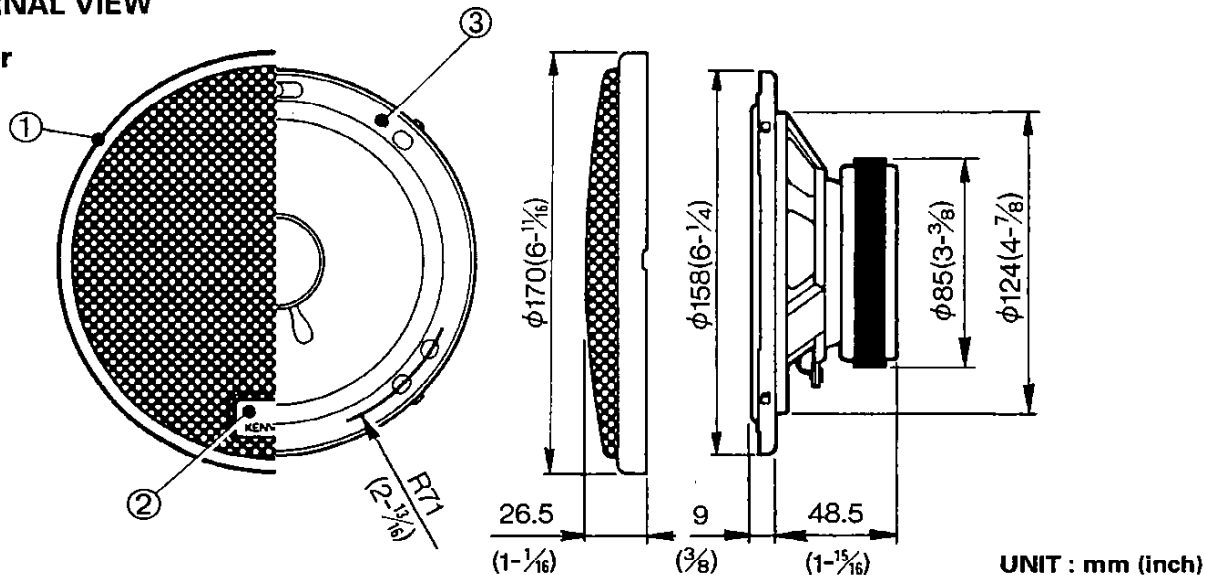

KFC-P306

SERVICE MANUAL

KENWOOD

© 1994-3 PRINTED IN JAPAN
B51-6702-00(N) 1253

EXTERNAL VIEW

Woofer

UNIT : mm (inch)

Tweeter

SPECIFICATIONS

- Woofer 160mm (6in) Sheet P.P. Cone Type
275g (9.7oz) Magnet
- Tweeter 25mm (1in) P.P.T.A Balanced Dome Type
- Peak power 150Watts
- Frequency Response 50Hz~20,000Hz
- Sensitivity 90dB/W at 1m
- Impedance 4 Ohms
- Weight Per Speaker with Grille
- Woofer 2,000g (4.4lb)/Pair
- Tweeter 140g (5 oz)/Pair
- Passive Crossover Network
- Crossover Frequency 6,000Hz