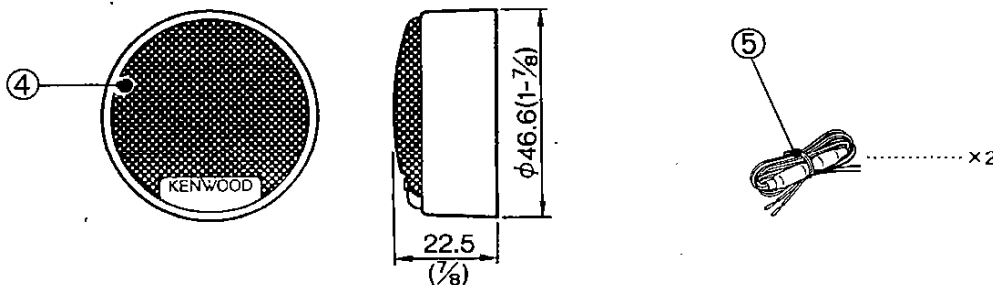

KFC-P306

SERVICE MANUAL

KENWOOD

© 1994-3 PRINTED IN JAPAN
B51-6702-00(N) 1253

EXTERNAL VIEW

Woofer

UNIT : mm (inch)

Tweeter

SPECIFICATIONS

- Woofer 160mm (6in) Sheet P.P. Cone Type
275g (9.7oz) Magnet
- Tweeter 25mm (1in) P.P.T.A Balanced Dome Type
- Peak power 150Watts
- Frequency Response 50Hz~20,000Hz
- Sensitivity 90dB/W at 1m
- Impedance 4 Ohms
- Weight Per Speaker with Grille
- Woofer 2,000g (4.4lb)/Pair
- Tweeter 140g (5 oz)/Pair
- Passive Crossover Network
- Crossover Frequency 6,000Hz