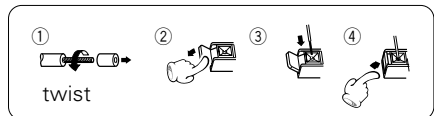

KENWOOD

MICRO HI-FI COMPONENT SYSTEM

HM-DV77

INSTRUCTION MANUAL

KENWOOD CORPORATION

Thank you for purchasing this product.

The HM-DV77 is identical to the HM-DV7 except for the subwoofer block. Therefore, this manual describes only the differences from the HM-DV7, such as the accessories provided with the subwoofer and its connection method. For other connections than the subwoofer connection and the operation of the main unit, please refer to the instruction manual for the HM-DV7.

Accessories

Speaker cord (1)

Cushion for subwoofer (4)

Connection of speaker

- Never short-circuit the "+" and "-" speaker cords.
The protection circuit will operate and no sound will be put out.
- The "+" and "-" polarity are inverted, the sound will be unnatural with unclear localization of musical instruments.
- Do not carry the subwoofer by inserting your hand in the hole on the front.

Speaker rear panel

Main unit

- You can attach the provided cushions on the bottom of the subwoofer as required.

Specifications

[Sub-woofer]

Enclosure Bass reflex type
 Speaker unit 160 mm (6-5/16")
 Impedance 8 Ω
 Maximum input level 40 W