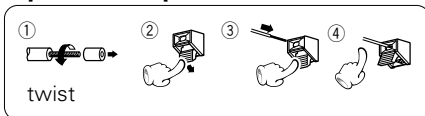

Accessories

Speaker cord (1)

Cushion for subwoofer (4)

Connection of speaker

- Never short-circuit the "+" and "-" speaker cords.
The protection circuit will operate and no sound will be put out.
- The "+" and "-" polarity are inverted, the sound will be unnatural with unclear localization of musical instruments.
- Do not carry the subwoofer by inserting your hand in the hole on the front.

Speaker rear panel

Main unit

- You can attach the provided cushions on the bottom of the subwoofer as required.

Specifications

[Sub-woofer]

Enclosure Bass reflex type
 Speaker unit 160 mm (6-5/16")
 Impedance 8 Ω
 Maximum input level 40 W