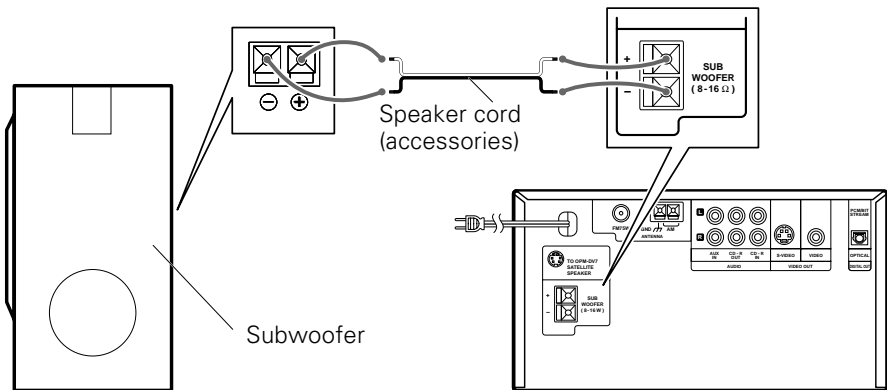

KENWOOD

MICRO HI-FI COMPONENT SYSTEM

HM-DV77

INSTRUCTION MANUAL

KENWOOD CORPORATION

Thank you for purchasing this product.

The HM-DV77 is identical to the HM-DV7 except for the subwoofer block. Therefore, this manual describes only the differences from the HM-DV7, such as the accessories provided with the subwoofer and its connection method. For other connections than the subwoofer connection and the operation of the main unit, please refer to the instruction manual for the HM-DV7.

Accessories

Speaker cord (1)

Cushion for subwoofer (4)

Connection of speaker

- Never short-circuit the "+" and "-" speaker cords.
The protection circuit will operate and no sound will be put out.
- The "+" and "-" polarity are inverted, the sound will be unnatural with unclear localization of musical instruments.
- Do not carry the subwoofer by inserting your hand in the hole on the front.

Speaker rear panel

Main unit

- You can attach the provided cushions on the bottom of the subwoofer as required.

Specifications

[Sub-woofer]

Enclosure Bass reflex type
 Speaker unit 160 mm (6-5/16")
 Impedance 8 Ω
 Maximum input level 40 W

Dimensions W : 175 mm (6-7/8")
 H : 310 mm (12-3/16")
 D : 295 mm (11-5/8")
 Weight (net) 4.9 kg (10.8 lb)

KENWOOD

For your records

Record the serial number, found on the back of the unit, in the spaces designated on the warranty card, and in the space provided below. Refer to the model and serial numbers whenever you call upon your dealer for information or service on this product.
 Model _____ Serial Number _____