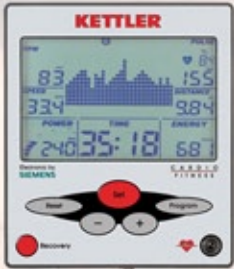

# ERGORACER GT

The Ergoracer GT is the perfect combination of an exercise bike and a proven road bike. The corrosion-proof, galvanized frame is extra narrow to simulate the streamlined profile of a top road bike. Coupled with cage/SPD pedals, adjustable triathlon & drop bars, multi-position stem & seat post and topped with an ergonomic racing gel saddle, the Ergoracer GT reproduces the feel of a world class road bike.

- SIEMENS® electronic display with 8 training programs including HRC (Heart Rate Control)
- KETTLER® USB interface allows downloads of interactive software and exchangeable pre-set programs from [www.kettlerusa.com](http://www.kettlerusa.com)

- KETTLER® Induktions Brake System™ - adaptable manual or programmable 25-600 watt electro-magnetic resistance range allows for variable levels of training with no friction and wear to brake components
- Wireless Polar® T34 heart rate transmitter included
- The KETTLER® eSYS™ System allows for perfect ergonomic, mechanical and electronic adjustments for the novice to expert
- Sturdy, powder coated frame with low step through, transport castors, levelers and cage/SPD pedals
- Adjustable multi-position padded drop bars, triathlon bars and palm grips
- Quick Adjust™ vertical & horizontal gel racing saddle, stem and seat post
- Poly-V ribbed belt drive system includes 40lbs balanced flywheel with high quality drive with safety freewheeling