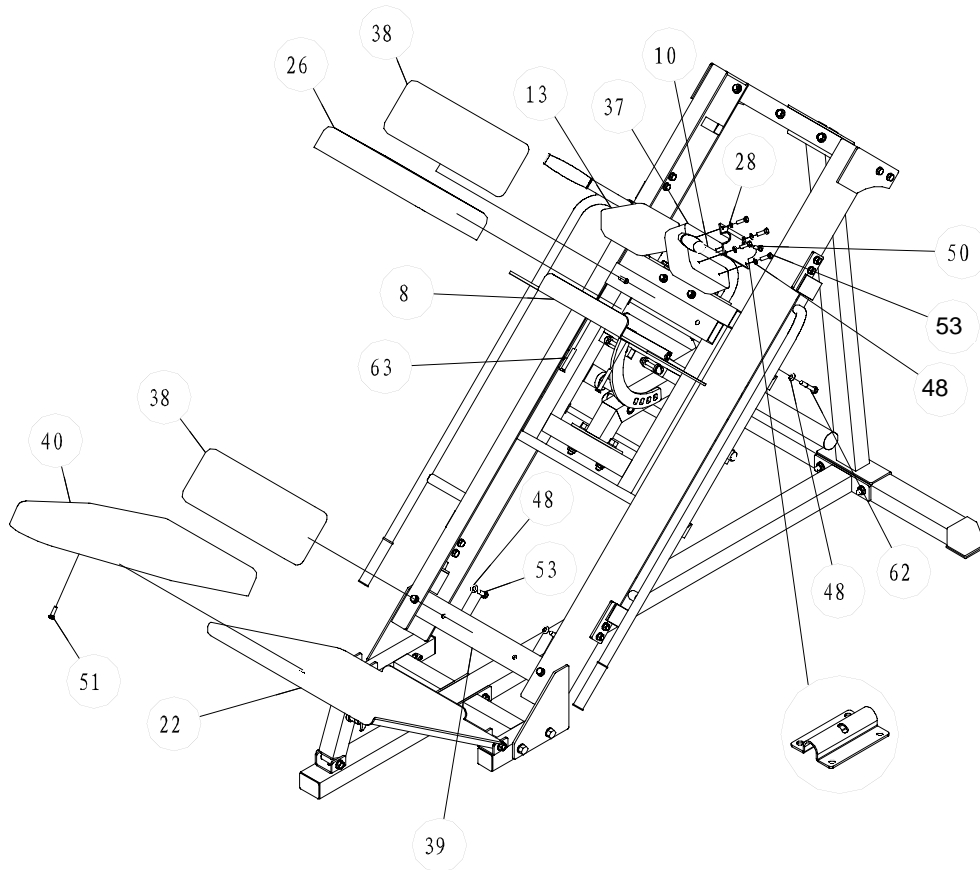

ASSEMBLY

NOTE: Hand tighten bolts and nylon nuts until machine is fully assembled.

STEP 4

Attach Shoulder Pads (37) to Left and Right Handle Bars (10,11) using:
2 x (28) Shoulder Connector   8 x (53) Bolt   8 x (48) Washer
2 x (50) Screw

Attach remaining Pads (40,38,26) using:
1 x (51) Screw   2 x (53) Bolt   4 x (48) Washer
2 x (63) Screw   2 x (62) Bolt