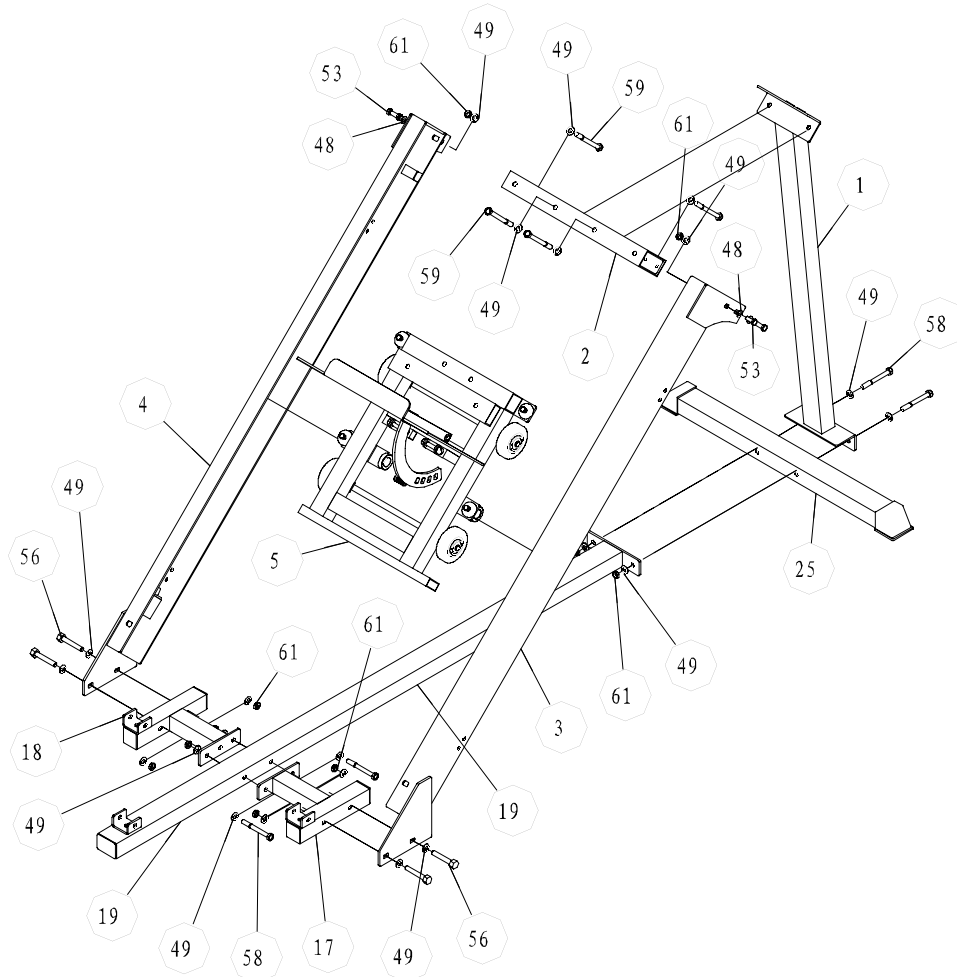

## STEP 1

Connect Left and Right Support Frames (17,18) to main Base Frame (19) using:  
2 x (58) Bolt                      4 x (49) Washer                      2 x (61) Nylon Lock Nut

Attach Rear Base Frame (25) and Upright Frame (1) to Main Base Frame (19) using:  
2 x (58) Bolt                      4 x (49) Washer                      2 x (61) Nylon Lock Nut