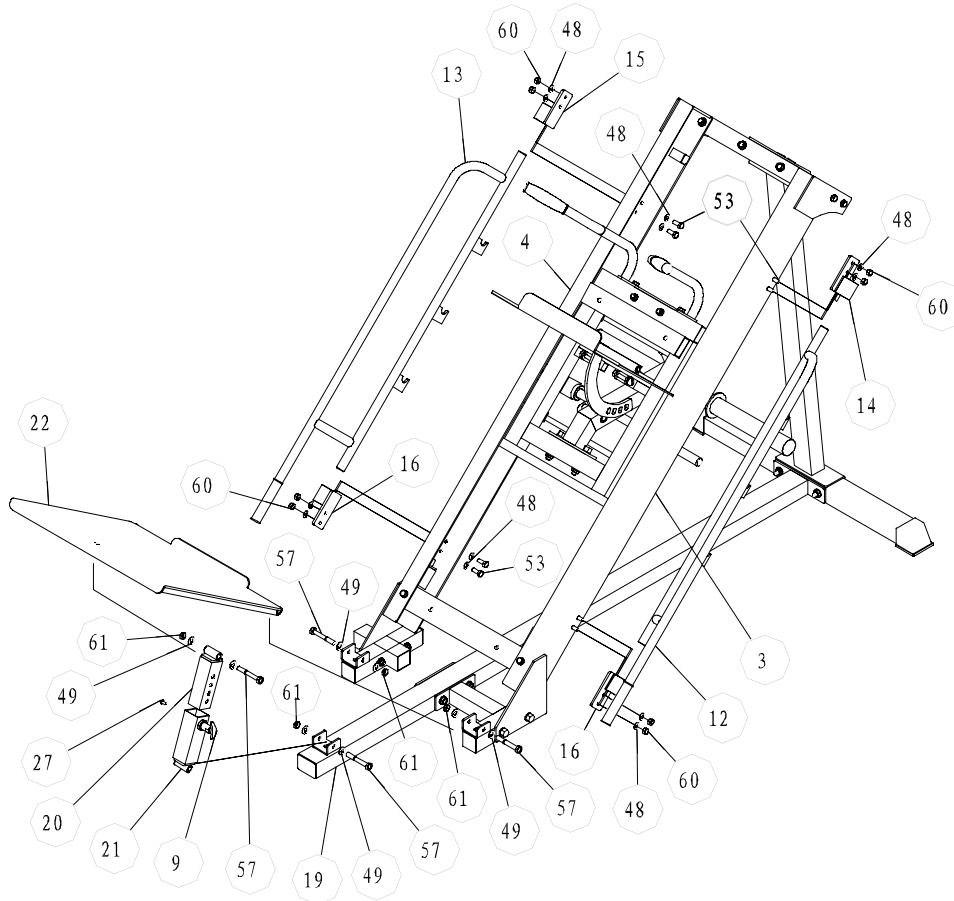

ASSEMBLY

NOTE: Hand tighten bolts and nylon nuts until machine is fully assembled.

STEP 3

Complete Big Foot Plate (22) assembly using:

- 1 x (20) Telescope Frame for Adj. Foot Plate
- 1 x (57) Bolt
- 1 x (27) Screw
- 2 x (49) Washer
- 1 x (9) Pop Pin

- 1 x (21) Adj. Support
- 1 x (61) Nylon Lock Nut

Attach Big Foot Plate assembly to main unit using:

- 3 x (57) Bolt
- 6 x (49) Washer
- 3 x (61) Nylon Lock Nut

Attach Left and Right Safety Bar Catches (12,13) using:

- 2 x (16) Safety Bar Mount
- 1 x (14) Left Safety Bar Mount w/Pin
- 8 x (60) Nylon Lock Nut
- 1 x (15) Right Safety Bar Mount w/Pin
- 8 x (53) Bolt
- 16 x (48) Washer

4