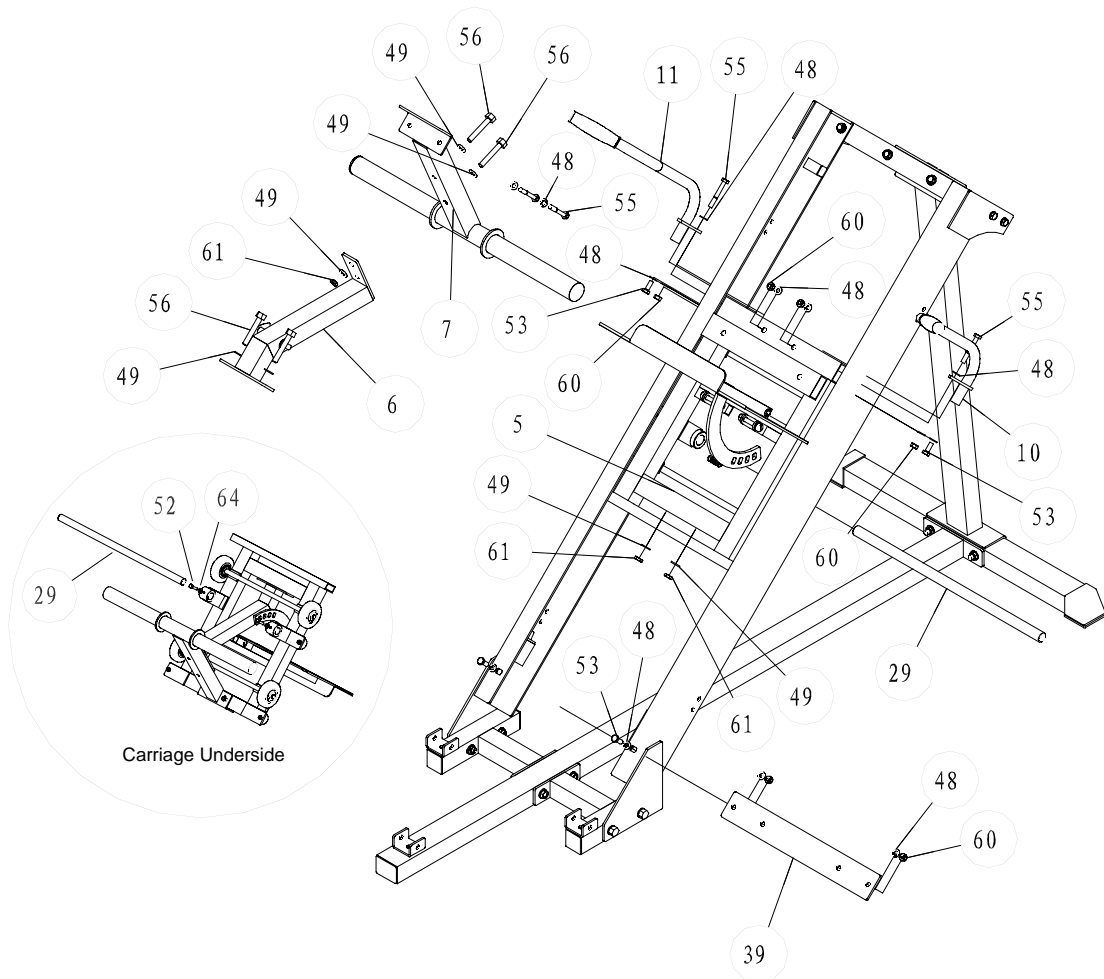

ASSEMBLY

NOTE: Hand tighten bolts and nylon nuts until machine is fully assembled.

STEP 2

Complete underside of Carriage (5) assembly using:

1 x (29) Stop Beam	2 x (52) Bolt	2 x (64) Nut
1 x (7) Weight Holder	1 x (6) Connecting Tube	
4 x (56) Bolt	8 x (49) Washer	3 x (61) Nylon Lock Nut
2 x (55) Bolt	4 x (48) Washer	2 x (60) Nylon Lock Nut

Attach Seat Pad Connector (39) to Left and Right Slide Frames (3,4) using:

2 x (53) Bolt	4 x (48) Washer	2 x (60) Nylon Lock Nut

Attach Left and Right Handle Bars (10,11) to Carriage (5) using:

2 x (55) Bolt	6 x (48) Washer	2 x (53) Bolt
2 x (60) Nylon Lock Nut		

3