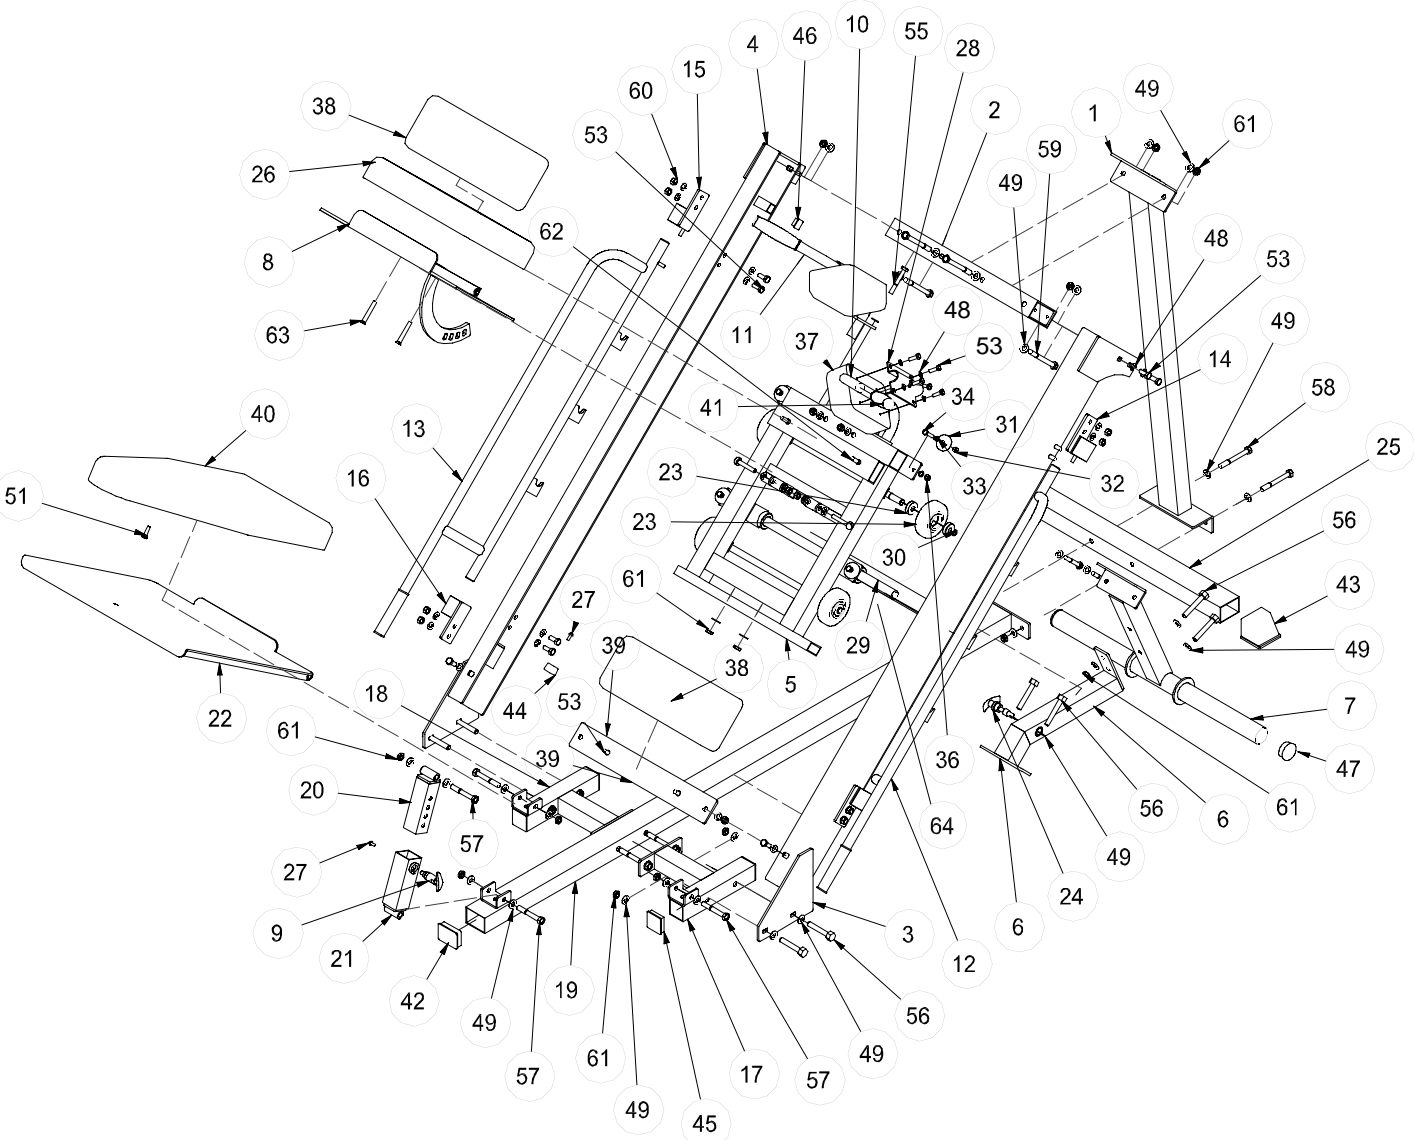

PARTS LIST

<u>#</u>	<u>DESCRIPTION</u>	<u>QTY</u>	<u>#</u>	<u>DESCRIPTION</u>	<u>QTY</u>
1	upright frame	1	33	short spacer	4
2	top cross frame	1	34	bolt M8x35	4
3	left slide frame	1	35	washer 8	4
4	right slide frame	1	36	nylon lock nut M8	4
5	carriage	1	37	shoulder pad	2
6	connecting tube	1	38	seat pad	2
7	weight holder	1	39	seat pad connector	1
8	small foot plate	1	40	big back pad	1
9	pop pin	1	41	grip	4
10	left handle bar	1	42	plug 50X70	1
11	right handle bar	1	43	end cap 50X70	2
12	left safety bar catch	1	44	rubber bumper	2
13	right safety bar catch	1	45	plug 50	4
14	left safety bar mount w/pin	1	46	plug 25	2
15	right safety bar mount w/pin	1	47	plug 48	2
16	safety bar mount	2	48	washer 10	50
17	left support frame	1	49	washer 12	39
18	right support frame	1	50	screw M8x12	2
19	main base frame	1	51	screw M8x25	1
20	telescope frame for adj foot plate	1	52	bolt M8x25	2
21	adj support	1	53	bolt M10x25	26
22	big foot plate	1	54	screw M10x60	2
23	wheel	4	55	bolt M10x75	4
24	big pop pin	1	56	bolt M12x75	8
25	rear base frame	1	57	bolt M12x80	4
26	small back pad	1	58	bolt M12x100	4
27	screw	3	59	bolt M12x125	4
28	shoulder connector	2	60	nylon lock nut M10	16
29	stop beam	1	61	nylon lock nut M12	19
30	clip	4	62	bolt M10x55	2
31	small wheel	4	63	screw M10x55	2
32	long spacer	4	64	nut M8	2

EXPLODED VIEW