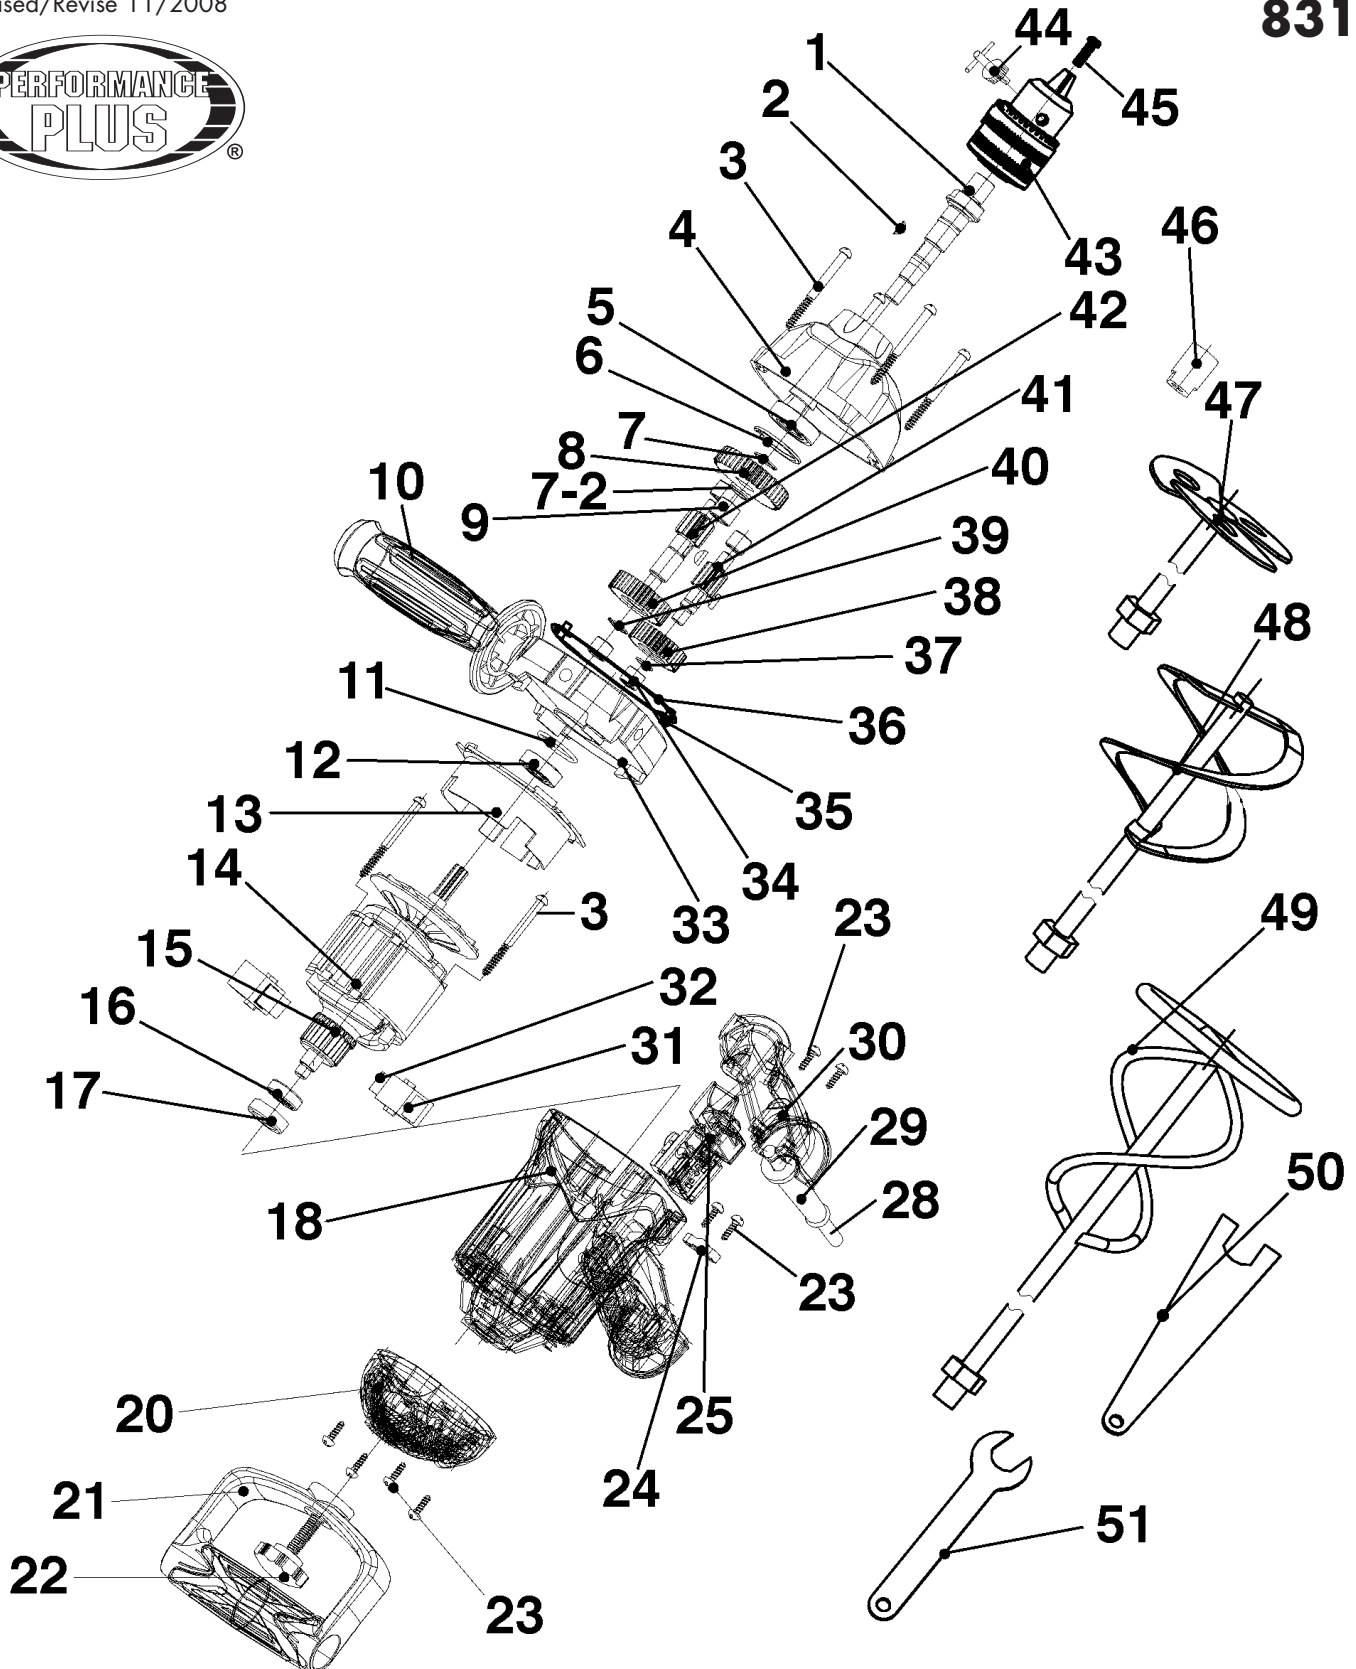

Service Manual / Manuel de Service

1/2" Drilling & Mixing Kit Ens. Perceuse et Malaxeur 1/2"

Revised/Revisé 11/2008

8316

Parts Pricing List / Liste de Prix des Pièces

8316

Diag.	Order # Com.	English Description	Description Française	Qty./Qté.	Price/Prix
1	8883160010	SPINDLE	ARBRE	1	\$12.95
2	8883160020	SEMI-CIRCULAR KEY	CLE A DISQUE WOODRUFF	3	\$1.55
3	8883160030	SELF-TAPPING SCREW (POINTED)	VIS AUTOTARAUDEUSE (POINTUE)	6	\$2.24
4	8883160040	GEAR BOX	BOITIER D'ENGRENAGE	1	\$19.95
5	8883160050	BALL BEARING	ROULEMENT A BILLES	1	\$12.25
6	8883160060	RETAINING RING/BORE	ANNEAU DE RETENU/ALESAGE	1	\$2.70
7	8883160070	RETAINING RING/SHAFT	ANNEAU DE RETENU/TIGE	1	\$2.13
7-2	8883160072	RETAINING RING/SHAFT	ANNEAU DE RETENU/TIGE	1	\$1.55
8	8883160080	GEAR	ENGRENAGE	1	\$11.95
9	8883160090	NEEDLE BEARING	ROULEMENT A AIGUILLES	1	\$15.69
10	8883160100	SIDE HANDLE	POIGNEE DU COTE	1	\$9.95
11	8883160110	O-RING	JOINT TORIQUE	1	\$2.95
12	8883160120	BALL BEARING	ROULEMENT A BILLES	1	\$10.95
13	8883160130	FAN BAFFLE	DEFLECTEUR DU VENTILATEUR	1	\$5.95
14	8883160140	STATOR	STATOR	1	\$24.95
15	8883160150	ROTOR	ROTOR	1	\$37.95
16	8883160160	BALL BEARING	ROULEMENT A BILLES	1	\$13.74
17	8883160170	BEARING COVER	COUVERCLE DU ROULEMENT	1	\$2.85
18	8883160180	MOTOR HOUSING	BOITIER DU MOTEUR	1	\$14.95
20	8883160200	BACK COVER	COUVERCLE ARRIERE	1	\$8.95
21	8883160210	REAR HANDLE	POIGNEE ARRIERE	1	\$12.95
22	8883160220	LOCKING KNOB	BOUTON DE VERROUILLAGE	1	\$3.95
23	8883160230	SELF-TAPPING SCREW (SQUARE PT)	VIS AUTOTARAUDEUSE (POINTE CAR.)	8	\$1.67
24	8883160240	CORD HOLDER	ATTACHE-CORDON	1	\$2.24
25	8883160250	SWITCH	INTERRUPTEUR	1	\$14.95
28	8883160280	CORD PROTECTOR	PROTEGE-CORDON	1	\$3.39
29	8883160290	POWER CORD	CORDON D'ALIMENTATION	1	\$16.04
30	8883160300	HANDLE COVER	COUVERCLE DE LA POIGNEE	1	\$9.95
31	8883160310	CARBON BRUSH HOLDER	PORTE-BALAI	2	\$3.74
32	8883160320	CARBON BRUSH (SET OF 2)	BALAIS DE CARBONE (JEU DE 2)	2	\$12.36
33	8883160330	GEAR BOX COVER	COUV. DU BOITIER D'ENGRENAGE	1	\$21.95
34	8883160340	NEEDLE BEARING	ROULEMENT A AIGUILLES	4	\$19.49
35	8883160350	PIN	GOUPILLE	2	\$2.25
36	8883160360	GASKET	JOINT D'ETANCHEITE	1	\$3.95
37	8883160370	RETAINING RING/SHAFT	ANNEAU DE RETENU/TIGE	1	\$1.55
38	8883160380	GEAR	ENGRENAGE	1	\$11.95
39	8883160390	RETAINING RING/SHAFT	ANNEAU DE RETENUE/TIGE	2	\$1.55
40	8883160400	GEAR	ENGRENAGE	1	\$1.33
41	8883160410	MAIN GEARED SHAFT	TIGE D'ENGRENAGE PRINCIPALE	1	\$12.95
42	8883160420	SECONDARY GEARED SHAFT	TIGE D'ENGRENAGE SECONDAIRE	1	\$9.95
43	8883160430	1/2" CHUCK	MANDRIN 1/2"	1	\$18.34
44	8883160440	CHUCK KEY	CLE DU MANDRIN	1	\$6.50
45	8883160450	CHUCK SCREW	VIS DU MANDRIN	1	\$3.05
46	8883160460	MIXING PADDLE COLLET	COLLET DES MALAXEURS	1	\$8.95
47	8883160470	MIXING PADDLE 1	MALAXEUR 1	1	\$12.95
48	8883160480	MIXING PADDLE 2	MALAXEUR 2	1	\$13.95
49	8883160490	MIXING PADDLE 3	MALAXEUR 3	1	\$14.95