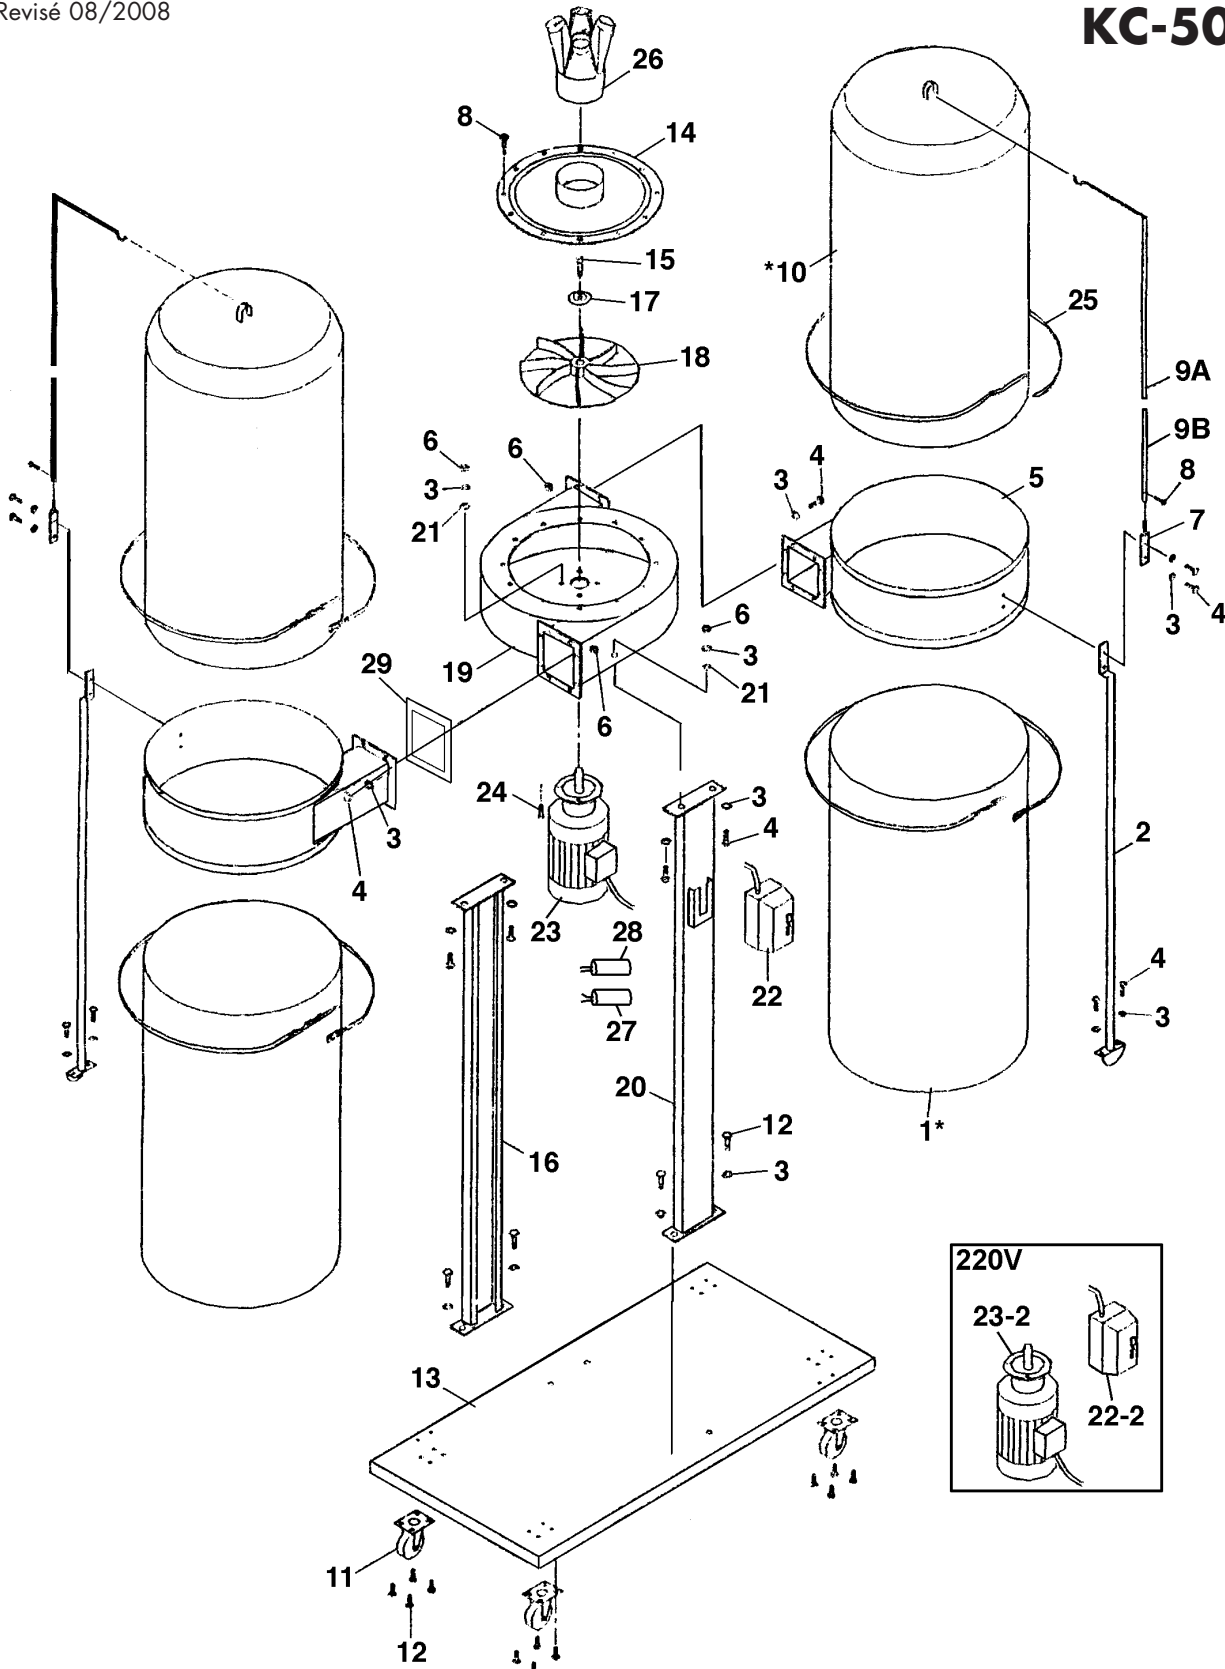

5 HP Dust Collector Collecteur de Poussière 5 CV

Revised/Revisé 08/2008

KC-5043C

Parts Pricing List / Liste de Prix des Pièces **KC-5043C**

| Diag. | Order # Com. | English Description | Description Française | Qty./Qté. | Price/Prix |
|-------|--------------|---------------------------|--------------------------------|-----------|------------|
| 1 | KDCB-5043B | BOTTOM DUST COLLECTOR BAG | SAC DE COLLECTION DU BAS | 2 | - |
| 2 | 2350430020 | SUPPORT LEG | JAMBAGE DE SUPPORT | 2 | \$28.58 |
| 3 | 2350430030 | SPRING WASHER | RONDELLE A RESSORT | 40 | \$1.67 |
| 4 | 2350430040 | HEX. BOLT | BOULON HEXAGONAL | 28 | \$1.67 |
| 5 | 2350430050 | COLLECTOR HOUSING | BOITIER D'ECHANGEUR | 2 | \$217.35 |
| 6 | 2350430060 | HEX. NUT | ECROU HEXAGONAL | 24 | \$1.55 |
| 7 | 2350430070 | HANGER BRACKET | SUPPORT DE TIGE | 2 | \$11.33 |
| 8 | 2350430080 | FLANGE HD. SCREW | VIS A TETE BOMBEE | 14 | \$2.01 |
| 9A | 2350430091 | UPPER HANGER | CROCHET/TIGE DU HAUT | 2 | \$25.24 |
| 9B | 2350430092 | LOWER HANGER | TIGE DU BAS | 2 | \$18.34 |
| 10 | KDCB-5043T | TOP DUST COLLECTOR BAG | SAC DE COLLECTION DU HAUT | 2 | - |
| 11 | 2350430110 | SWIVEL CASTOR | ROULETTE PIVOTANTE | 4 | \$27.43 |
| 12 | 2350430120 | HEX. BOLT | BOULON HEXAGONAL | 20 | \$1.61 |
| 13 | 2350430130 | BASE | SOCLE | 1 | \$166.75 |
| 14 | 2350430140 | INLET COVER | COUVERCLE DU BOITIER | 1 | \$68.83 |
| 15 | 2350430150 | CAP SCREW (LEFT HAND) | BOULON À TETE CYLIND. (GAUCHE) | 1 | \$2.59 |
| 16 | 2350430160 | REAR SUPPORT BRACKET | SUPPORT PRINCIPAL ARRIERE | 1 | \$68.71 |
| 17 | 2350430170 | IMPELLER FLANGE | BRIDE DU VENTILATEUR | 1 | \$5.00 |
| 18 | 2350430180 | IMPELLER | VENTILATEUR | 1 | \$224.25 |
| 19 | 2350430190 | IMPELLER HOUSING | BOITIER DU VENTILATEUR | 1 | \$304.75 |
| 20 | 2350430200 | FRONT SUPPORT BRACKET | SUPPORT PRINCIPAL AVANT | 1 | \$68.71 |
| 21 | 2350430210 | HEX. NUT | ECROU HEXAGONAL | 8 | \$1.55 |
| 22 | 2350430220 | MAGNETIC SWITCH 550V | INTERRUPTEUR MAGNETIQUE 550V | 1 | \$172.33 |
| 22-2 | 2350430222 | MAGNETIC SWITCH 220V | INTERRUPTEUR MAGNETIQUE 220V | 1 | \$195.44 |
| 23 | 2350430230 | MOTOR 5HP 550V | MOTEUR 5CV-550V | 1 | \$573.85 |
| 23-2 | 2350430232 | MOTOR 5HP-220V | MOTEUR 5CV-220V | 1 | \$573.85 |
| 24 | 2350430240 | HEX. BOLT | BOULON HEXAGONAL | 4 | \$2.07 |
| 25 | 2350430250 | RETAINER STRAP | COURROIE DE RETENUE | 4 | \$34.33 |
| 26 | 2350430260 | 4-WAY ADAPTOR | ADAPTATEUR 4 SORTIES | 1 | \$106.95 |
| 27 | 2350430270 | RUNNING CAPACITOR | CONDENSATEUR D'OPERATION | 1 | \$45.94 |
| 28 | 2350430280 | STARTING CAPACITOR | CONDENSATEUR DE DEMARRAGE | 1 | \$28.69 |
| 29 | 2350430290 | RUBBER GASKET | JOINT EN CAOUTCHOUC | 1 | \$14.89 |
| 555-5 | 2350435555 | HARDWARE BAG | SAC DE QUINCALLERIE | 1 | \$19.49 |
| | 235043MBIL | BILINGUAL MANUAL KC-5043C | MANUEL BILINGUE KC-5043C | 1 | \$15.00 |