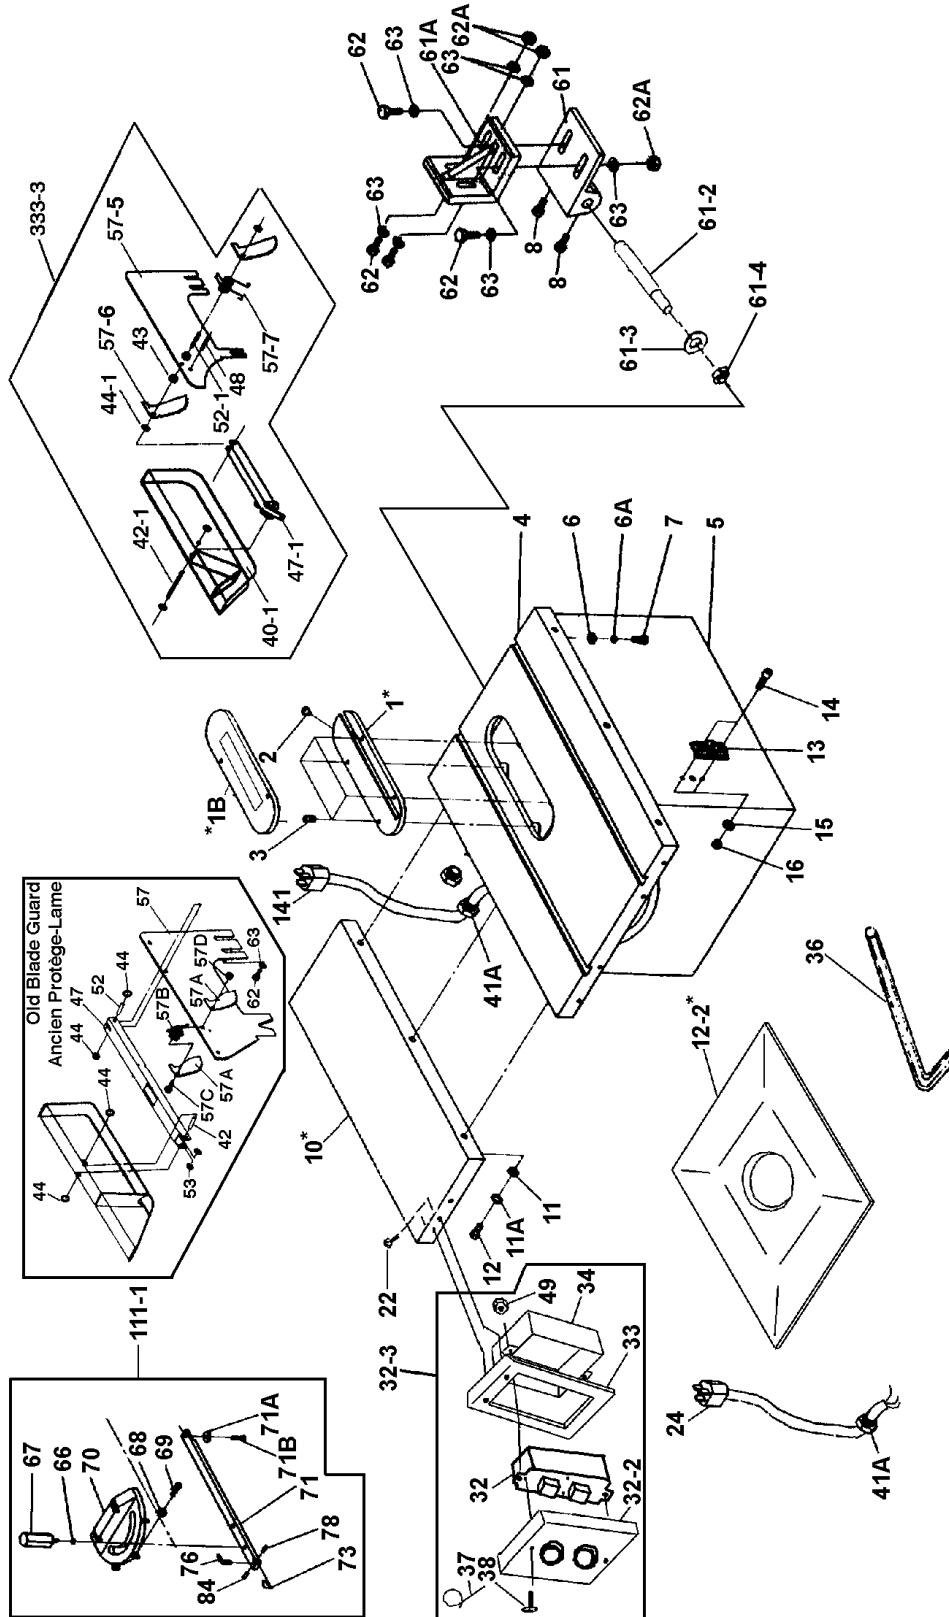

Main Diagram / Diagramme Principale

KC-10GC