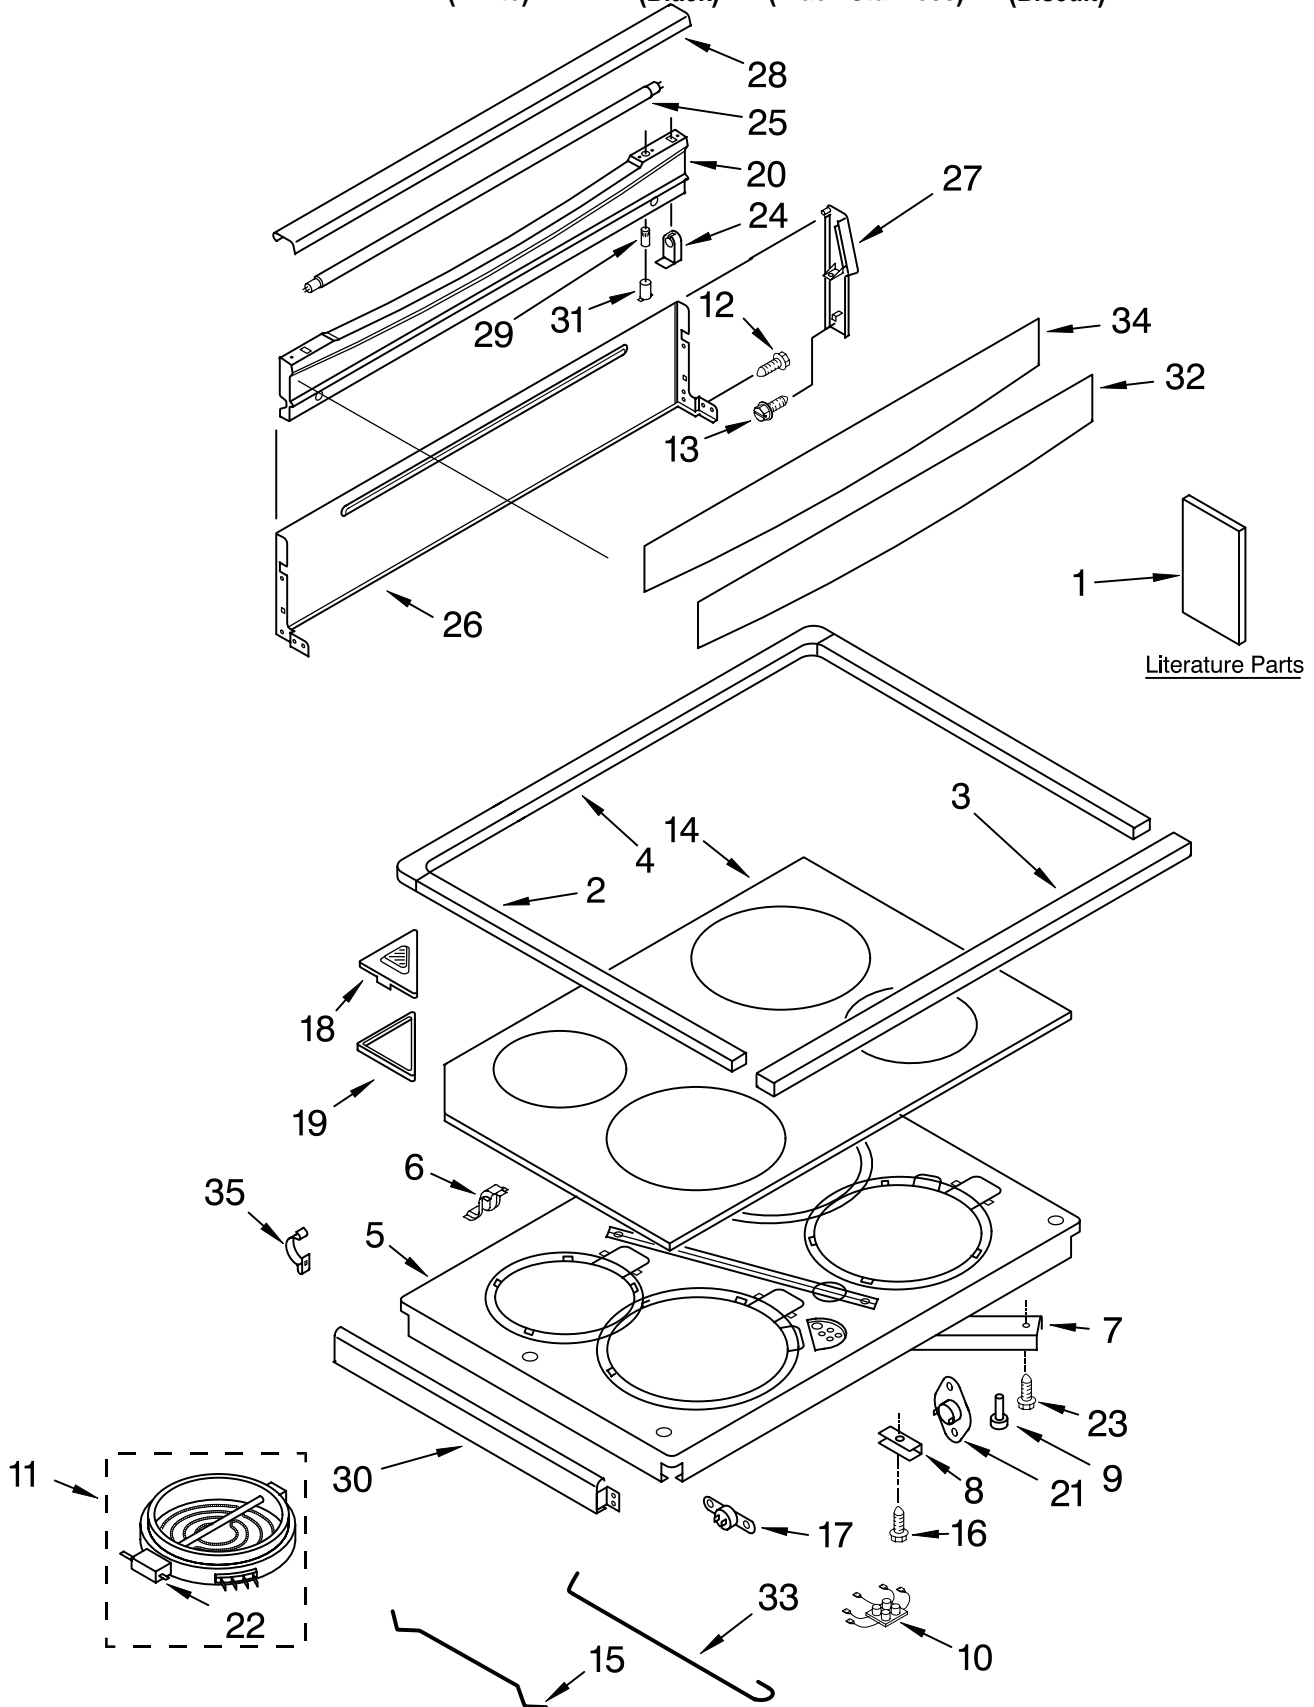

For Models: KERC607HWH0, KERC607HBL0, KERC607HBS0, KERC607HBT0
(White) (Black) (Black-Stainless) (Biscuit)

FOR ORDERING INFORMATION REFER TO PARTS PRICE LIST