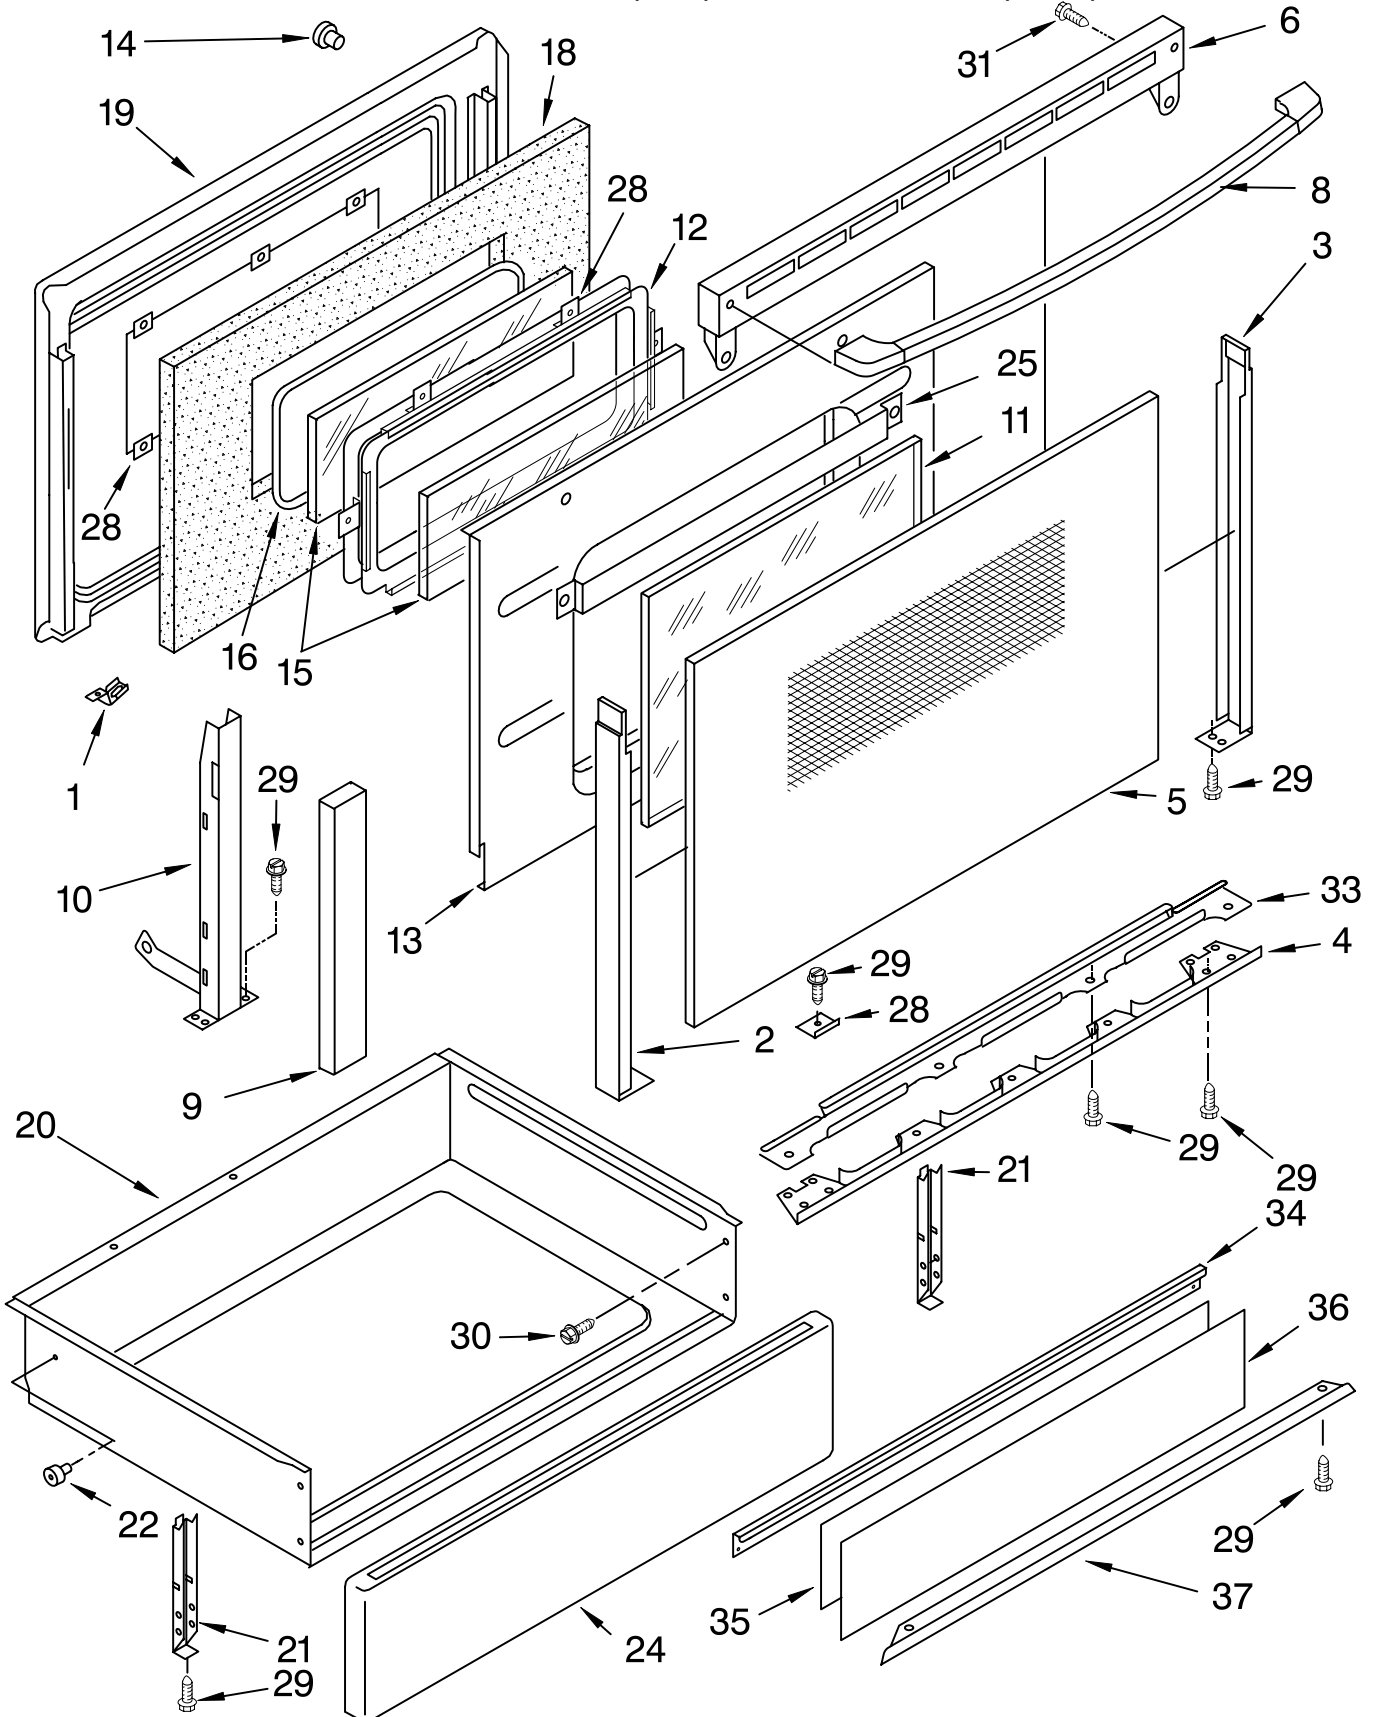

DOOR AND DRAWER PARTS

For Models: KERC607HWH0, KERC607HBL0, KERC607HBS0, KERC607HBT0
(White) (Black) (Black-Stainless) (Biscuit)

FOR ORDERING INFORMATION REFER TO PARTS PRICE LIST