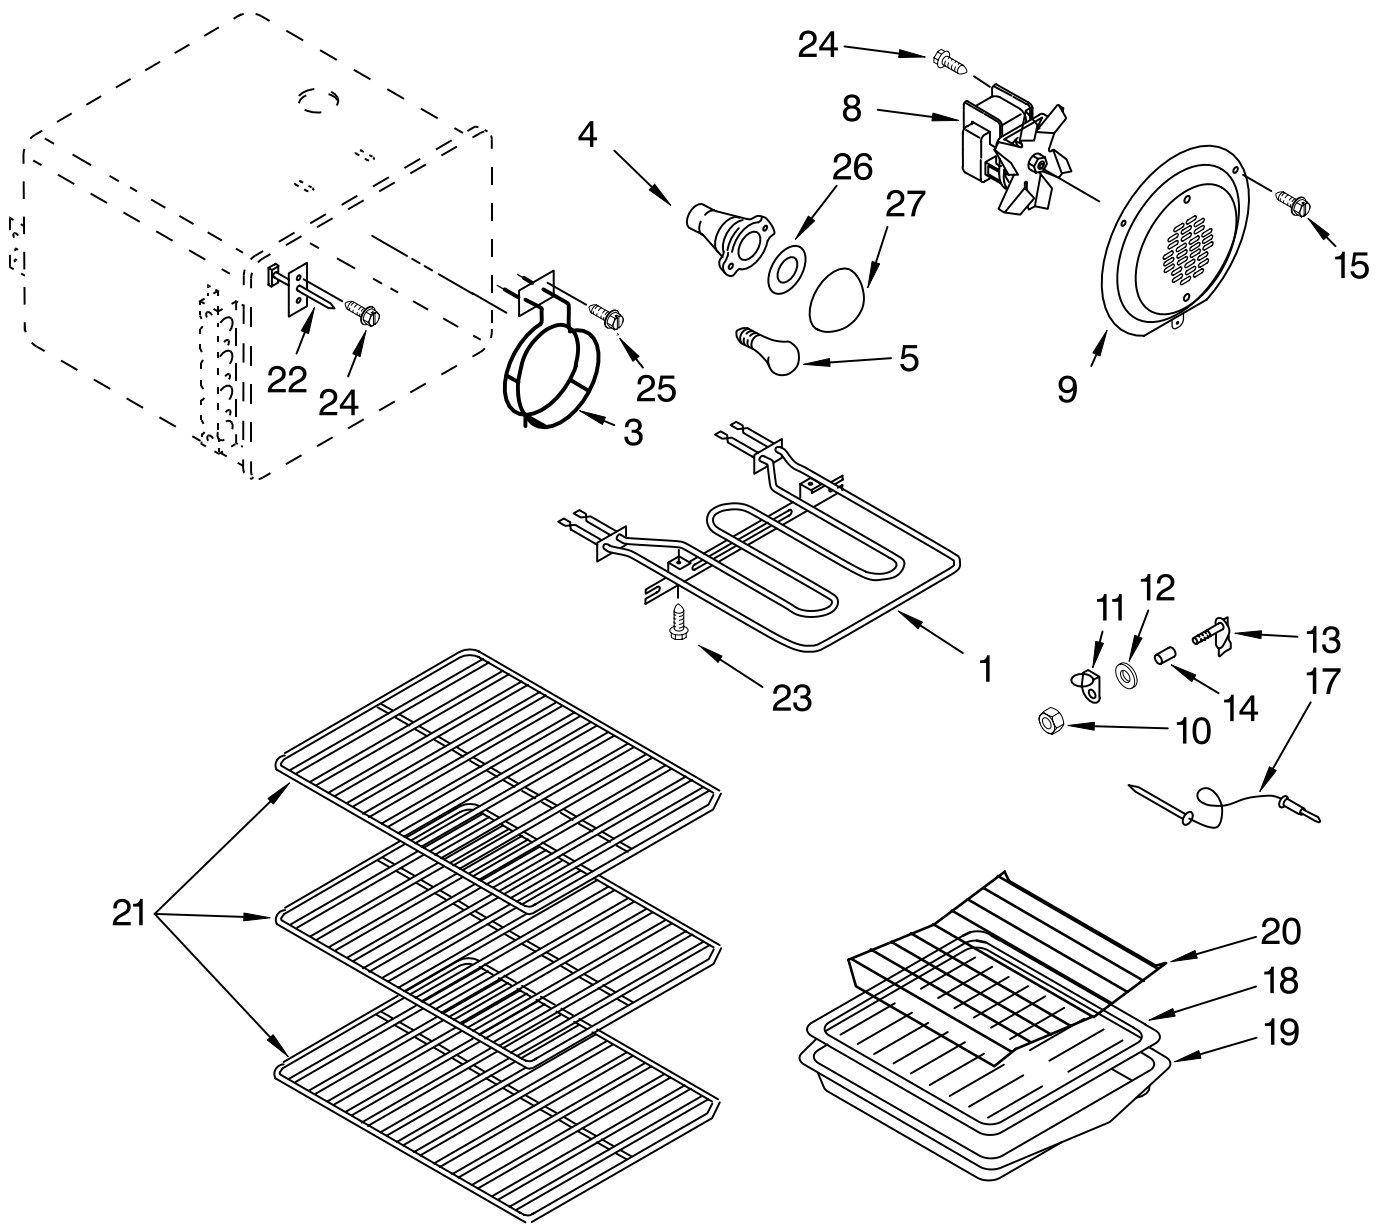

OVEN PARTS

For Models: KERC607HWH0, KERC607HBL0, KERC607HBS0, KERC607HBT0
(White) (Black) (Black-Stainless) (Biscuit)

Illus. No.	Part No.	DESCRIPTION
1	9750967	Element, Broil
3	9751447	Element, Convection
4	9781050	Socket, Light
5	8935	Bulb, Oven
8	9781543	Assembly, Fan
9	9751904GM	Baffle, Convection
10	4167277	Lock-Nut, Cvr.Jack

Illus. No.	Part No.	DESCRIPTION
11	4167266	Jack Cover
12	305289	Gasket
13	4173575	Receptacle, Probe
14	3179672	Spacer, Tubing
15	9781509	Screw
17	3150144	Probe
18	420104GM	Grill, Broiler
19	420101GM	Pan, Broiler

Illus. No.	Part No.	DESCRIPTION
20	9750827	Rack, Roasting
21	9750823	Rack, Standard
22	8053344	Sensor
23	340184	Screw
24	9780272	Screw
25	9780269	Screw
26	3184533	Gasket, Lens
27	9781049	Lens, Light

FOR ORDERING INFORMATION REFER TO PARTS PRICE LIST