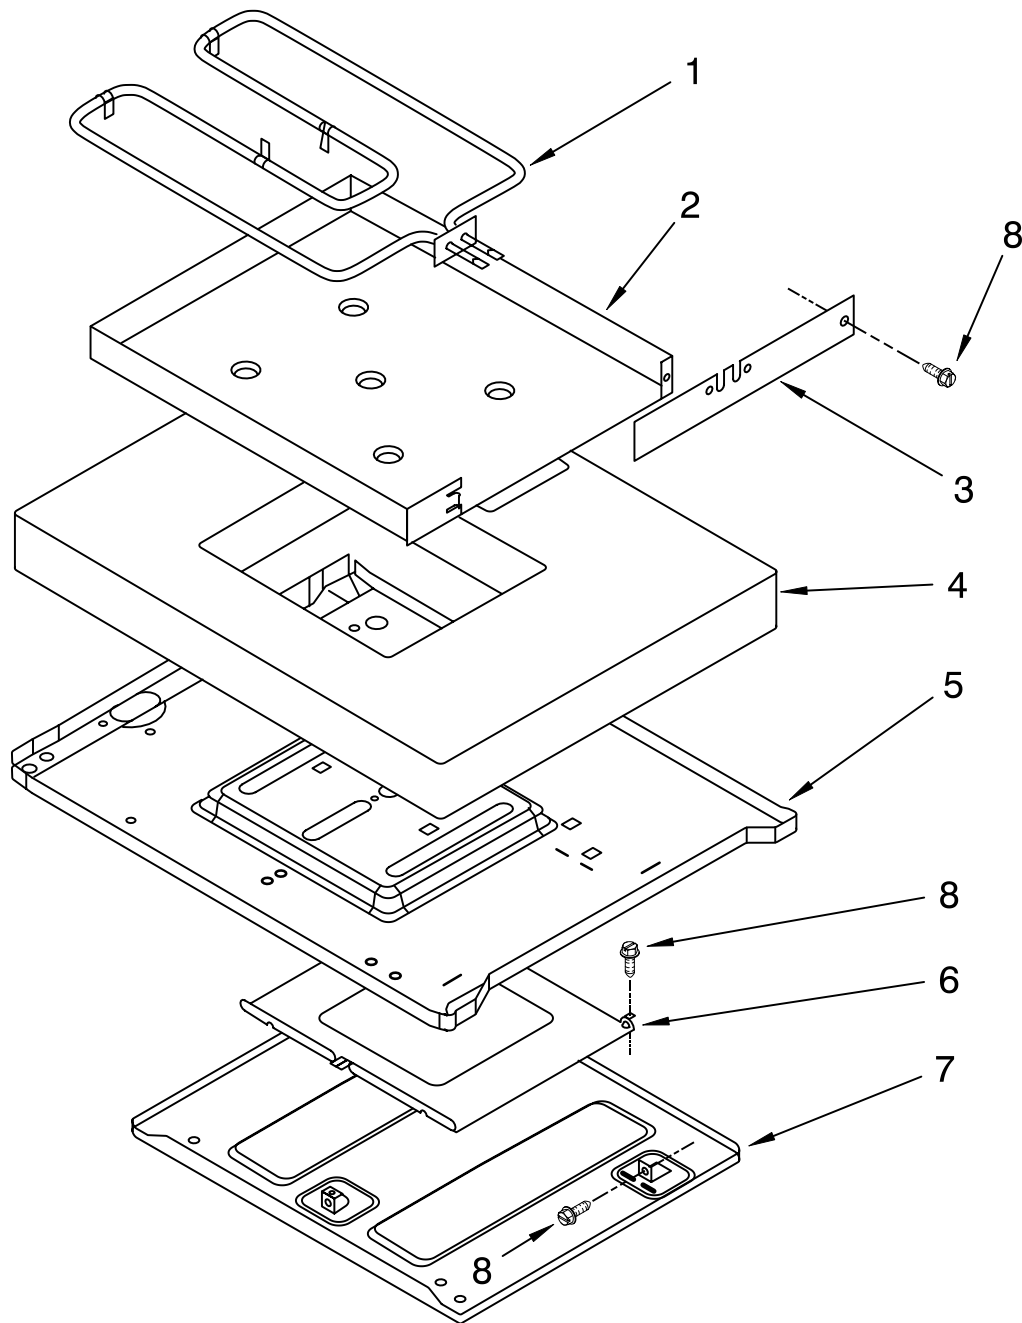

HIDDEN BAKE PARTS

For Models: KERC607HWH0, KERC607HBL0, KERC607HBS0, KERC607HBT0
(White) (Black) (Black-Stainless) (Biscuit)

Illus. No.	Part No.	DESCRIPTION
1	9752294	Element, Bake
2	9752228	Pan, Hidden Bake
3	9752250	Cover, Hidden Bake
4	9751323	Insulation
5	9752735	Retainer, Insulation
6	9751641	Plate, Reflector
7	9781025	Shield
8	9780265	Screw, 10-16 x 3/8

FOR ORDERING INFORMATION REFER TO PARTS PRICE LIST