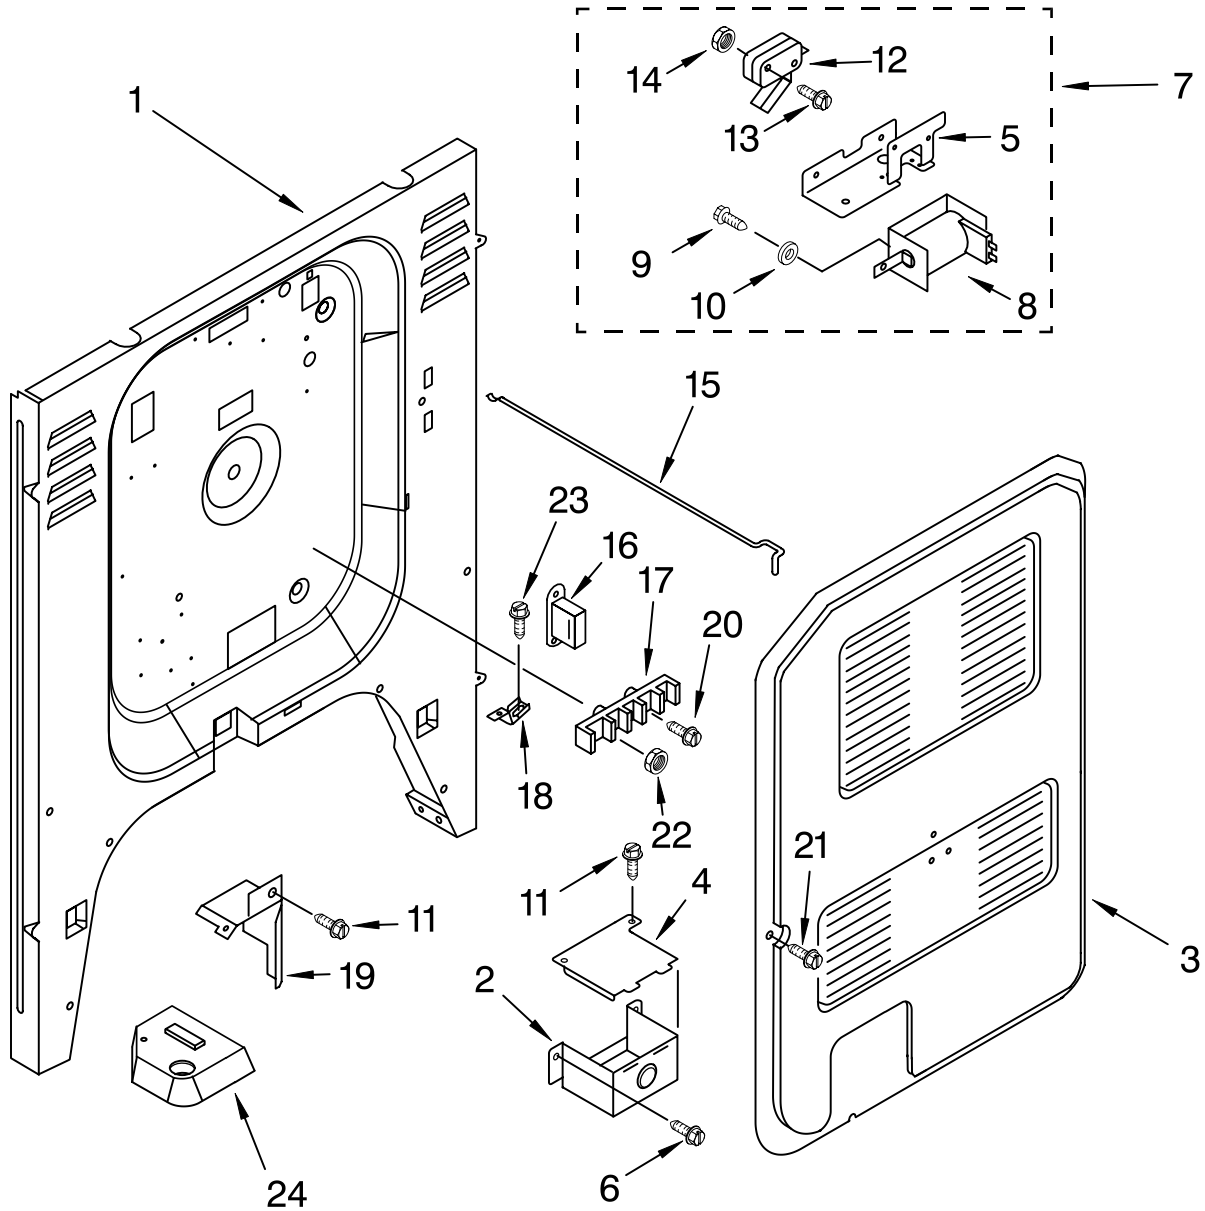

REAR CHASSIS PARTS

For Models: KERC607HWH0, KERC607HBL0, KERC607HBS0, KERC607HBT0
(White) (Black) (Black-Stainless) (Biscuit)

Illus. No.	Part No.	DESCRIPTION
1	9751051	Back panel, Chassis
2	9752344	Box, Terminal
3	9751353	Panel, Rear Cover
4	9752345	Cover, Terminal Box
5	9751418	Bracket, Lock
6	9780272	Screw
7	9751439	Oven Lock Assembly
8	9751590	Solenoid

Illus. No.	Part No.	DESCRIPTION
9	422222	Screw
10	424238	Washer
11	9780265	Screw
12	9751763	Switch, Interloc
13	9750887	Screw
14	9750888	Nut
15	9750523	Rod, Lock
16	3191044	Ballast, Light

Illus. No.	Part No.	DESCRIPTION
17	258076	Terminal Block
18	3169573	Ground Strap
	313660	Clip, (1)
19	9751798	Vent Back, Oven
20	98884	Screw
21	423247	Screw
22	112432	Nut
23	690989	Screw, Grounding
24	9753413	Block, Balance

FOR ORDERING INFORMATION REFER TO PARTS PRICE LIST