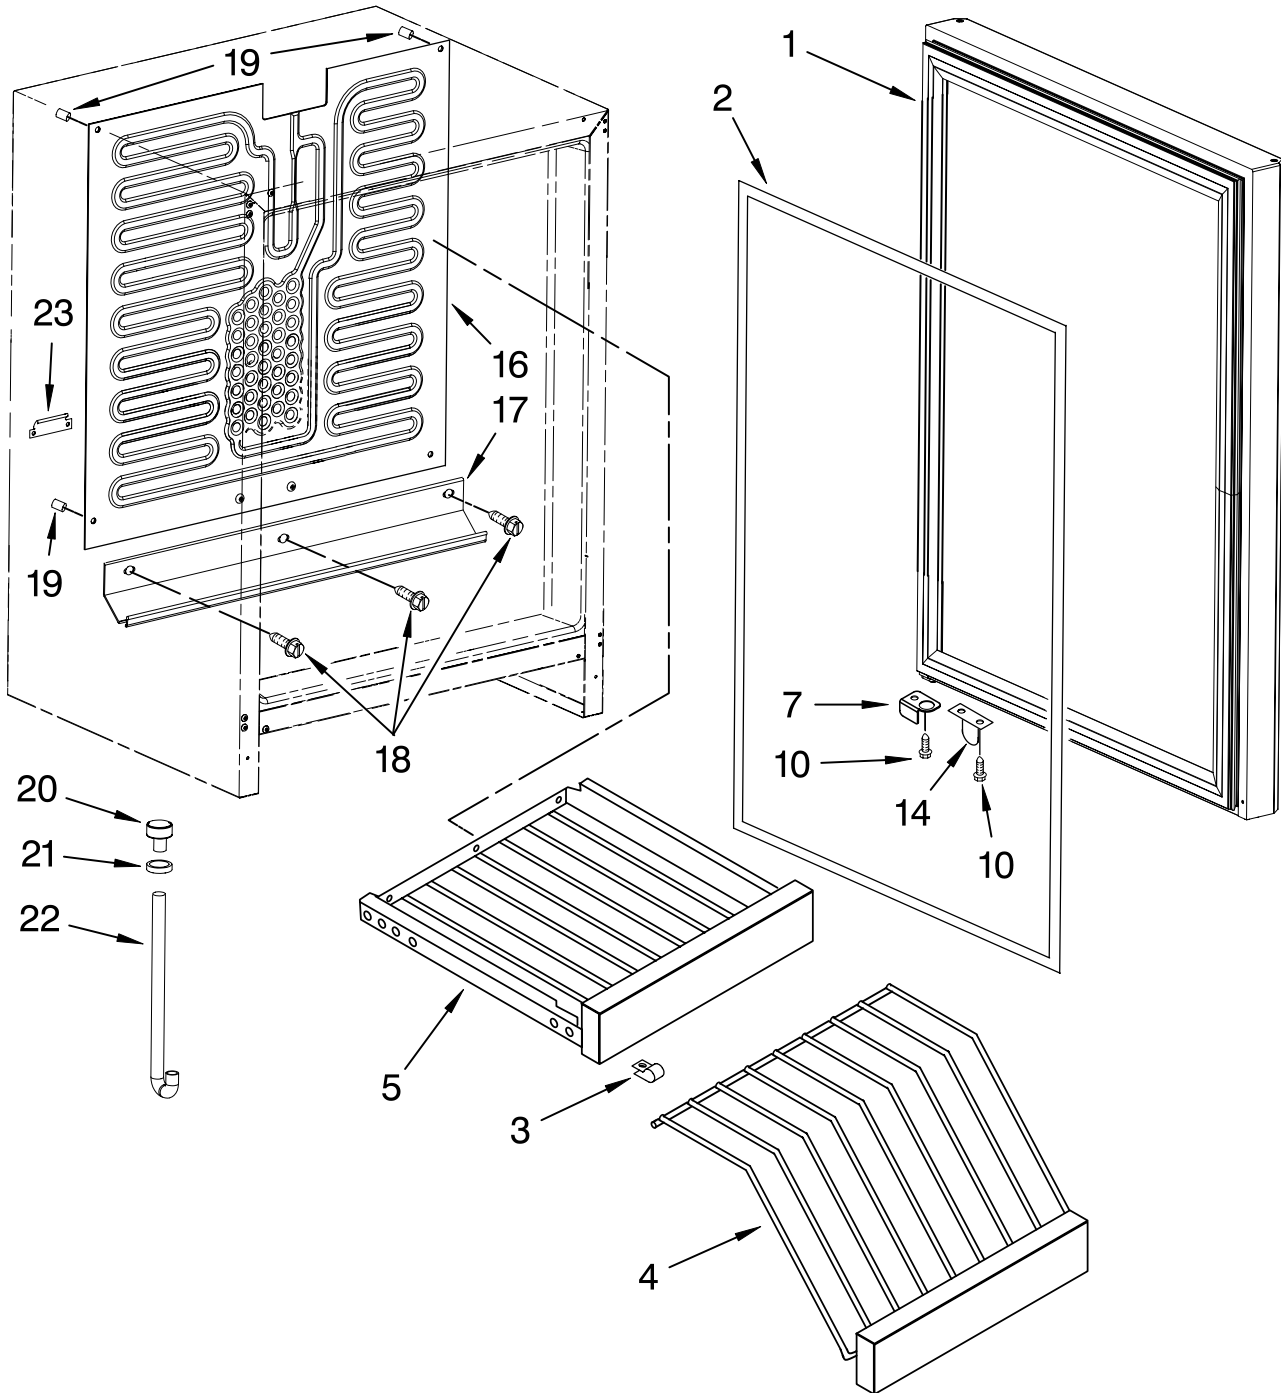

DOOR AND SHELF PARTS

For Model: KUWO244PBL00

(Black)

Illus. No.	Part No.	DESCRIPTION
1	4344732	Door Assembly (Includes Gasket)
2	4344696	Gasket, Door
3	4344660	Clip
4	4344692	Wine Display Rack
5	4344686	Shelf, Wine (5)

Illus. No.	Part No.	DESCRIPTION
7	4344733	Plate, Pivot
10	4344710	Screw
14	4344709	Bracket, Door Switch
16	4344679	Evaporator
17	4344718	Channel, Drain

Illus. No.	Part No.	DESCRIPTION
18	4344719	Rivet, Push-In
19	4344720	Spacer
20	4344611	Funnel, Drain
21	4344722	Washer, Foam
22	4344723	Tube, Drain
23	4344724	Clamp

FOR ORDERING INFORMATION REFER TO PARTS PRICE LIST