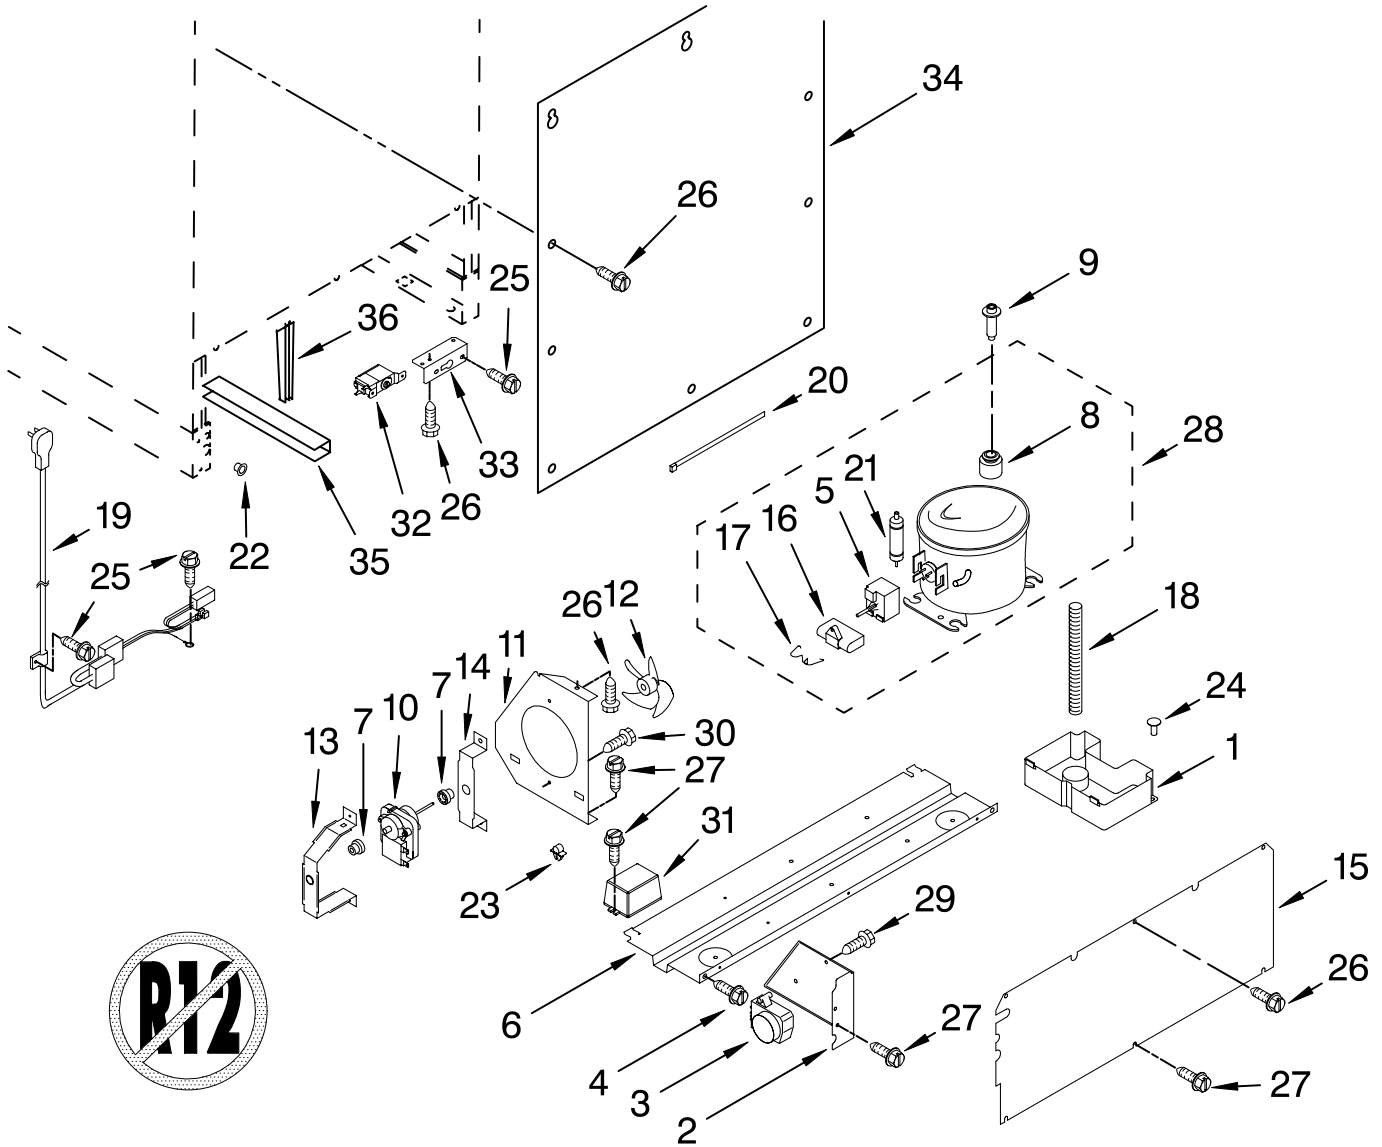

UNIT PARTS

For Models: KUWO24LSBX00
(Black)

Illus. No.	Part No.	DESCRIPTION
1	4344772	Drain Pan
2	4344773	Bracket, Defrost Timer
3	4344774	Defrost Timer
4	4344797	Screw
5	4344776	Start Device
6	4344777	Mounting Plate, Compressor
7	4344778	Grommet, Fan Motor
8	4344779	Grommet, Compressor
9	4344780	Bolt, Compressor
10	4344781	Fan Motor, Condenser
11	4344782	Baffle, Air
12	4344783	Fan Blade

Illus. No.	Part No.	DESCRIPTION
13	4344784	Bracket, Motor
14	4344785	Bracket, Motor
15	4344786	Cover, Rear
16	4344837	Capacitor
17	4344836	Clip
18	4344839	Tube, Drain
19	4344861	Power Cord
20	4344829	Cable Tie
21	4344828	Drier
22	4344838	Bushing
23	4344831	Clip, Bushing
24	4344835	Bushing
25	4344826	Screw
26	4344825	Screw
27	4344832	Screw

Illus. No.	Part No.	DESCRIPTION
28	4344775	Compressor (Includes Items 5, 8, 16, 17 & 21)
29	4344834	Screw
30	4344833	Screw
31	4344862	Transformer
32	4344863	Thermostat
33	4344864	Bracket, Thermostat
34	4344881	Ballast
35	4344907	Trim, Edge
36	4344908	Support, Drain

REFRIGERANT CHARGE

3.5 Ounces
(R-134A)

FOR ORDERING INFORMATION REFER TO PARTS PRICE LIST