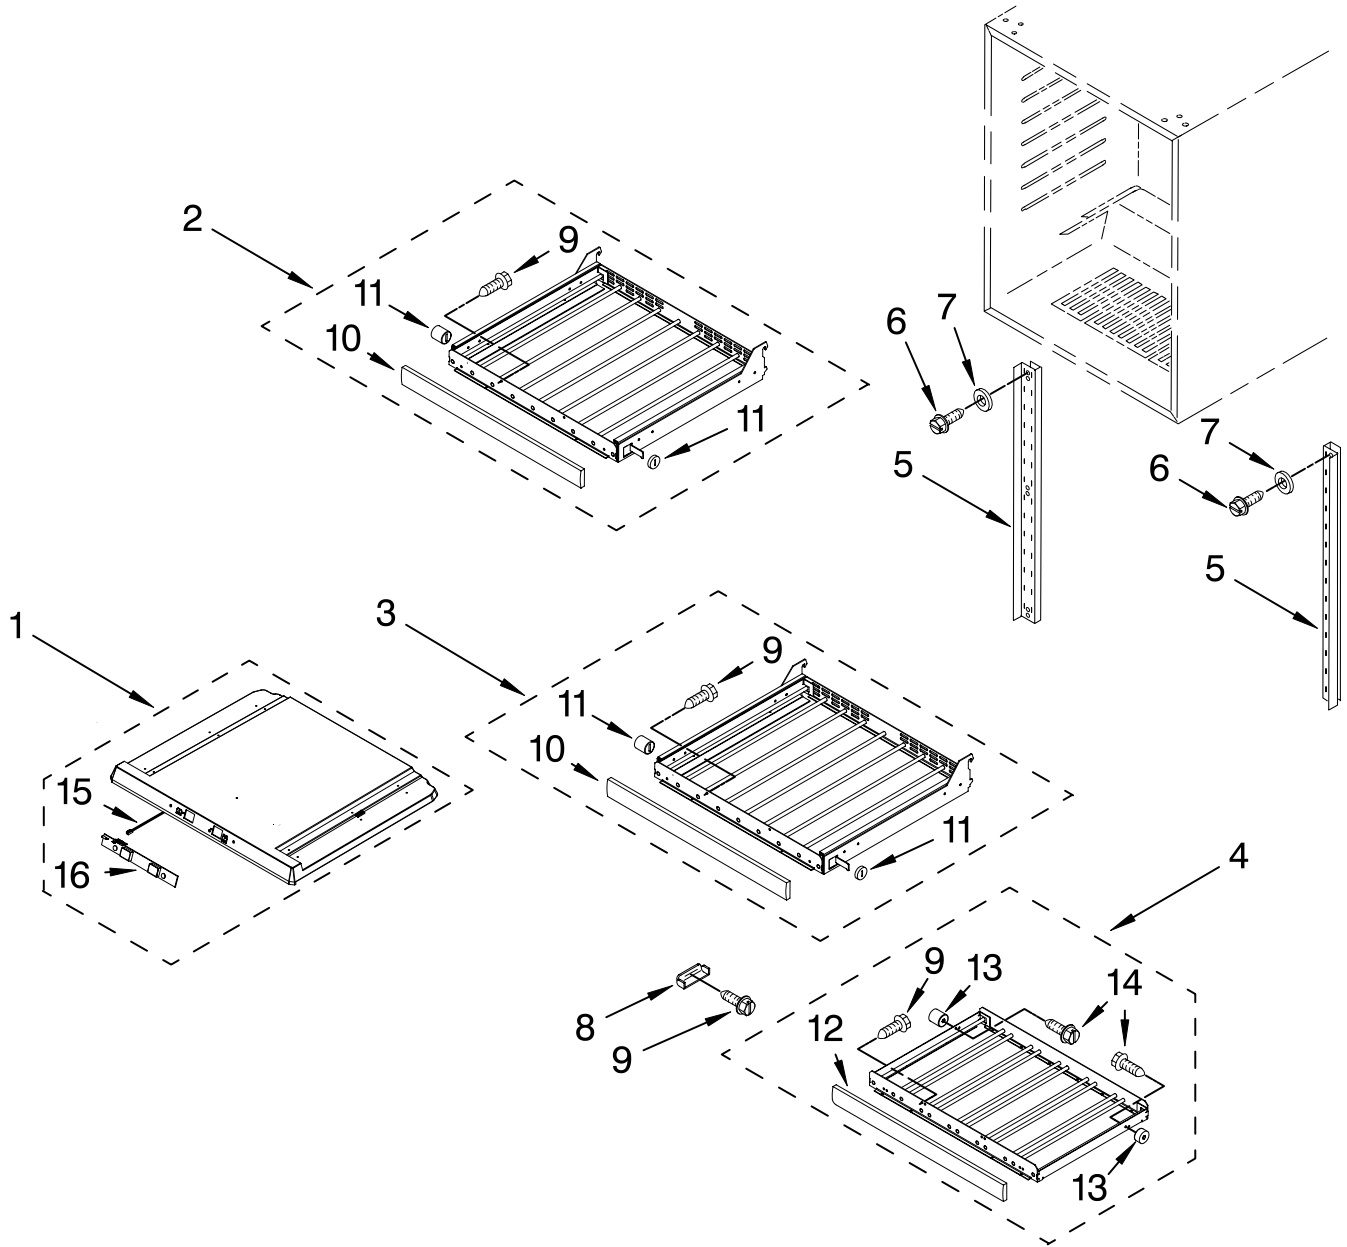

For Models: KUWO24LSBX00
(Black)

FOR ORDERING INFORMATION REFER TO PARTS PRICE LIST

CABINET PARTS

For Models: KUWO24LSBX00
(Black)

Illus. No.	Part No.	DESCRIPTION	Illus. No.	Part No.	DESCRIPTION	Illus. No.	Part No.	DESCRIPTION
1		Literature Parts	13	4344771	Bracket, Grille	26	4344827	Screw
	2300273	Use & Care Guide	14	4344840	Evaporator Fan Assembly	27	4344792	Thermal Fuse
	4344900	Wiring Diagram	15	4344859	Thermostat	28	4344793	Screw
2		Cabinet (Not A Service Part)	16	4344768	Knob, Thermostat	29	4344791	Screw
3	4344739	Lens, Light	17	4344767	Switch, Plunger	30	4344783	Fan Blade
4	4344740	Bulb, Light	18	4344826	Screw	31	4344878	Screw
5	4344746	Heater, Defrost	19	4344797	Screw	32	4344865	Evaporator Fan Motor
6	4344747	Heat Shield	20	4344819	Clip, Grille	33	4344877	Harness, Wire
7	4344761	Grille	21	4344825	Screw	34	4344832	Screw, Ground
8	4344762	Plate, Bottom	22	4344823	Seal	35	4344778	Grommet, Fan Motor
9	4344763	Foot, Leveling	23		Frame, Support	36	4344899	Bracket, Motor
10	4344764	Brace, Support		4344821	Right	37		Evaporator (Not Serviced)
11	4344898	Control Box		4344820	Left	38	4344858	Switch, Light
12		Frame, Side	24	4344824	Clip, Harness	39	4344917	Transformer Cable
	4344789	Left Side	25	4344857	Harness, Wire			
	4344790	Right Side						

FOR ORDERING INFORMATION REFER TO PARTS PRICE LIST

SHELF PARTS

For Models: KUWO24LSBX00
(Black)

Illus. No.	Part No.	DESCRIPTION
1	4344880	Temperature Separator
2	4344846	Wine Rack, (4)
3	4344847	Wine Rack, (1)
4	4344849	Wine Rack, Lower
5	4344842	Ladder, Shelf Left Side
	4344843	Right Side
6	4344794	Screw

Illus. No.	Part No.	DESCRIPTION
7	4344795	Washer
8	4344850	Stop, Lower Rack
9	4344851	Screw
10	4344882	Trim, Top And Middle Racks
11	4344867	Support Left
	4344866	Right

Illus. No.	Part No.	DESCRIPTION
12	4344884	Trim, Lower Rack
13	4344886	Support, Bumper Left
	4344885	Right
14	4344915	Screw Left
	4344914	Right
15	4344895	Transformer Cable
16	4344894	PCB Display Board