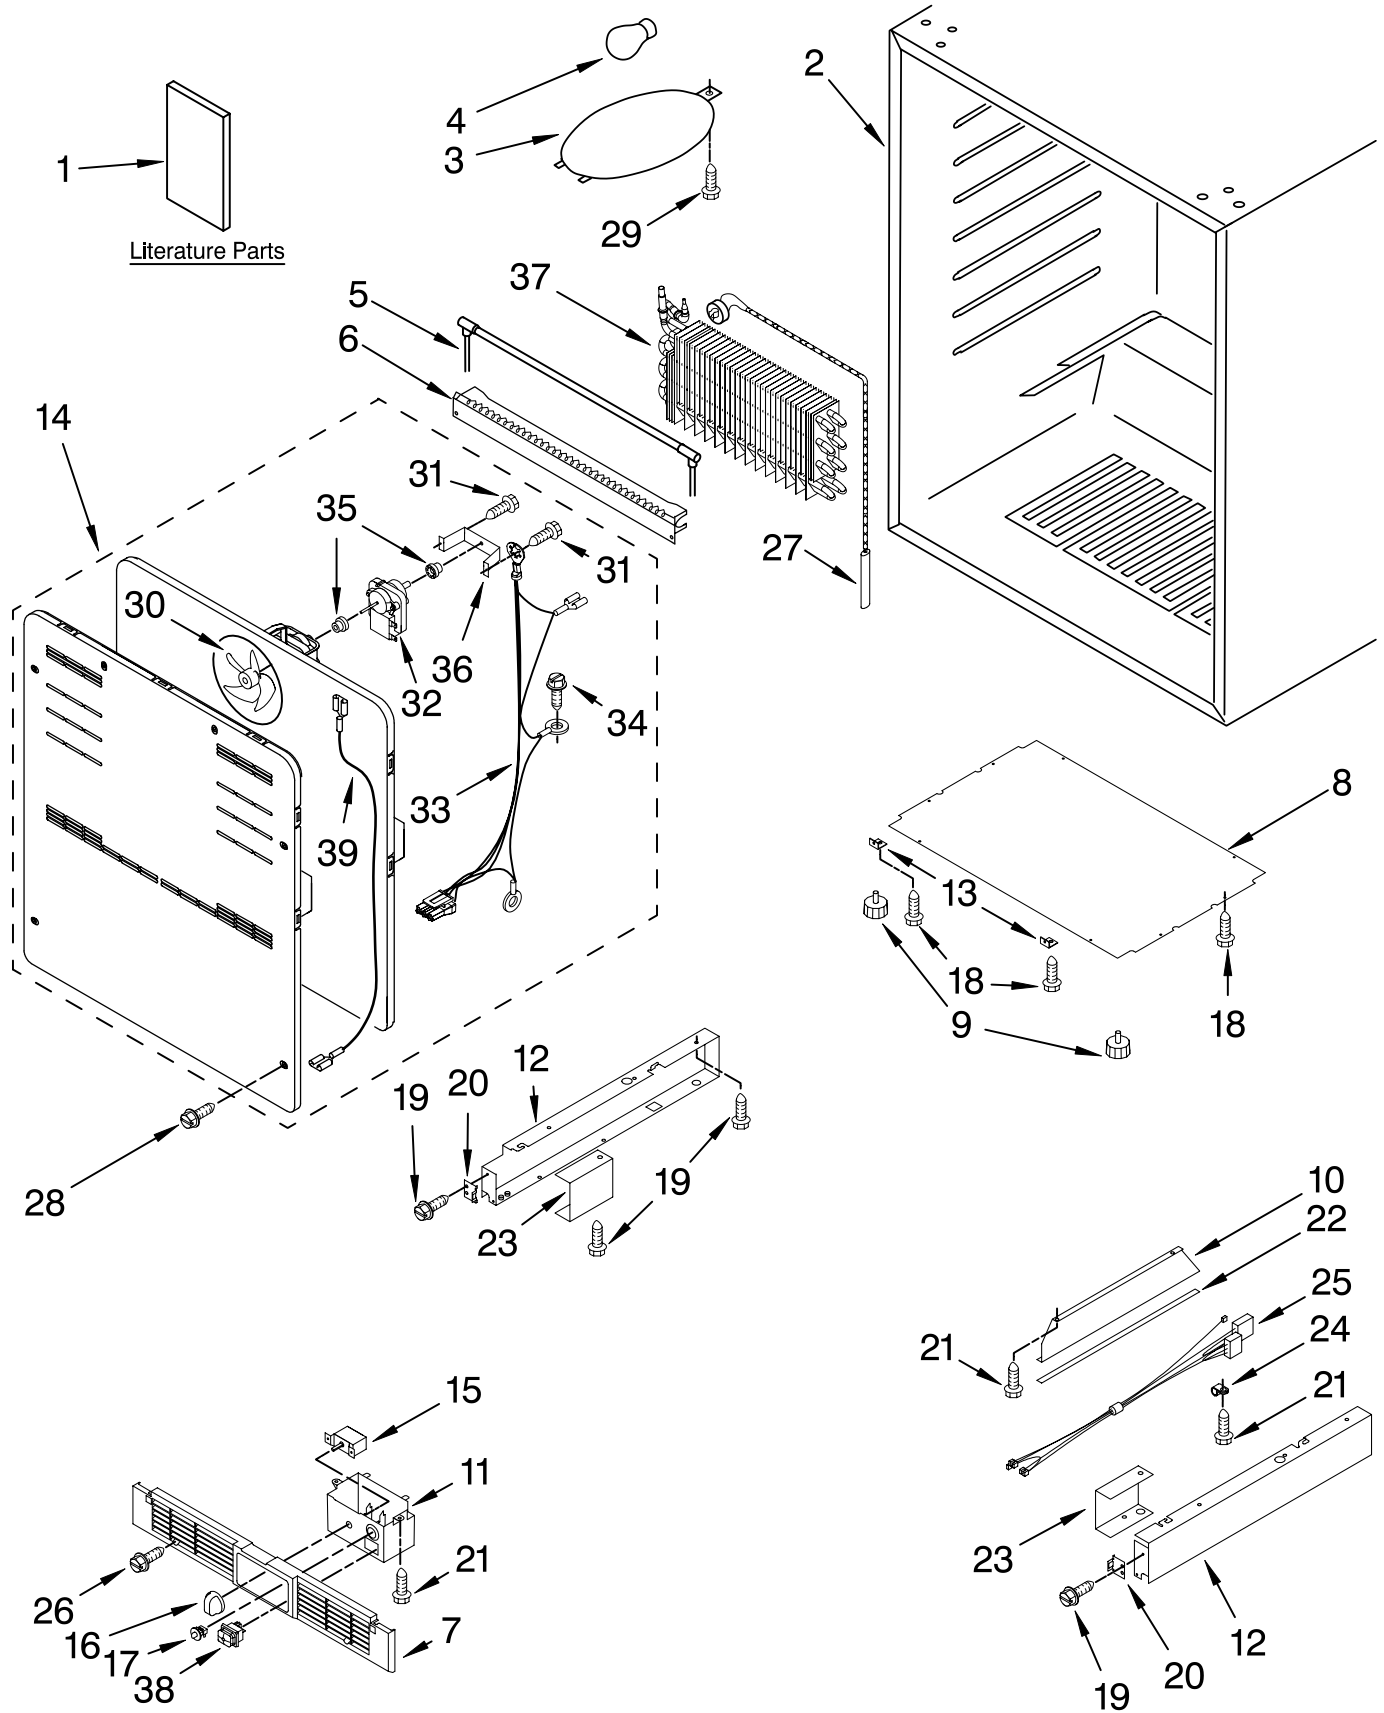

For Models: KUWO24LSBX00
(Black)

FOR ORDERING INFORMATION REFER TO PARTS PRICE LIST

CABINET PARTS

For Models: KUWO24LSBX00
(Black)

Illus. No.	Part No.	DESCRIPTION	Illus. No.	Part No.	DESCRIPTION	Illus. No.	Part No.	DESCRIPTION
1		Literature Parts	13	4344771	Bracket, Grille	26	4344827	Screw
	2300273	Use & Care Guide	14	4344840	Evaporator Fan Assembly	27	4344792	Thermal Fuse
	4344900	Wiring Diagram	15	4344859	Thermostat	28	4344793	Screw
2		Cabinet (Not A Service Part)	16	4344768	Knob, Thermostat	29	4344791	Screw
3	4344739	Lens, Light	17	4344767	Switch, Plunger	30	4344783	Fan Blade
4	4344740	Bulb, Light	18	4344826	Screw	31	4344878	Screw
5	4344746	Heater, Defrost	19	4344797	Screw	32	4344865	Evaporator Fan Motor
6	4344747	Heat Shield	20	4344819	Clip, Grille	33	4344877	Harness, Wire
7	4344761	Grille	21	4344825	Screw	34	4344832	Screw, Ground
8	4344762	Plate, Bottom	22	4344823	Seal	35	4344778	Grommet, Fan Motor
9	4344763	Foot, Leveling	23		Frame, Support	36	4344899	Bracket, Motor
10	4344764	Brace, Support		4344821	Right	37		Evaporator (Not Serviced)
11	4344898	Control Box		4344820	Left	38	4344858	Switch, Light
12		Frame, Side	24	4344824	Clip, Harness	39	4344917	Transformer Cable
	4344789	Left Side	25	4344857	Harness, Wire			
	4344790	Right Side						

FOR ORDERING INFORMATION REFER TO PARTS PRICE LIST

SHELF PARTS

For Models: KUWO24LSBX00
(Black)

Illus. No.	Part No.	DESCRIPTION
1	4344880	Temperature Separator
2	4344846	Wine Rack, (4)
3	4344847	Wine Rack, (1)
4	4344849	Wine Rack, Lower
5	4344842	Ladder, Shelf Left Side
	4344843	Right Side
6	4344794	Screw

Illus. No.	Part No.	DESCRIPTION
7	4344795	Washer
8	4344850	Stop, Lower Rack
9	4344851	Screw
10	4344882	Trim, Top And Middle Racks
11	4344867	Support Left
	4344866	Right

Illus. No.	Part No.	DESCRIPTION
12	4344884	Trim, Lower Rack
13	4344886	Support, Bumper Left
	4344885	Right
14	4344915	Screw Left
	4344914	Right
15	4344895	Transformer Cable
16	4344894	PCB Display Board