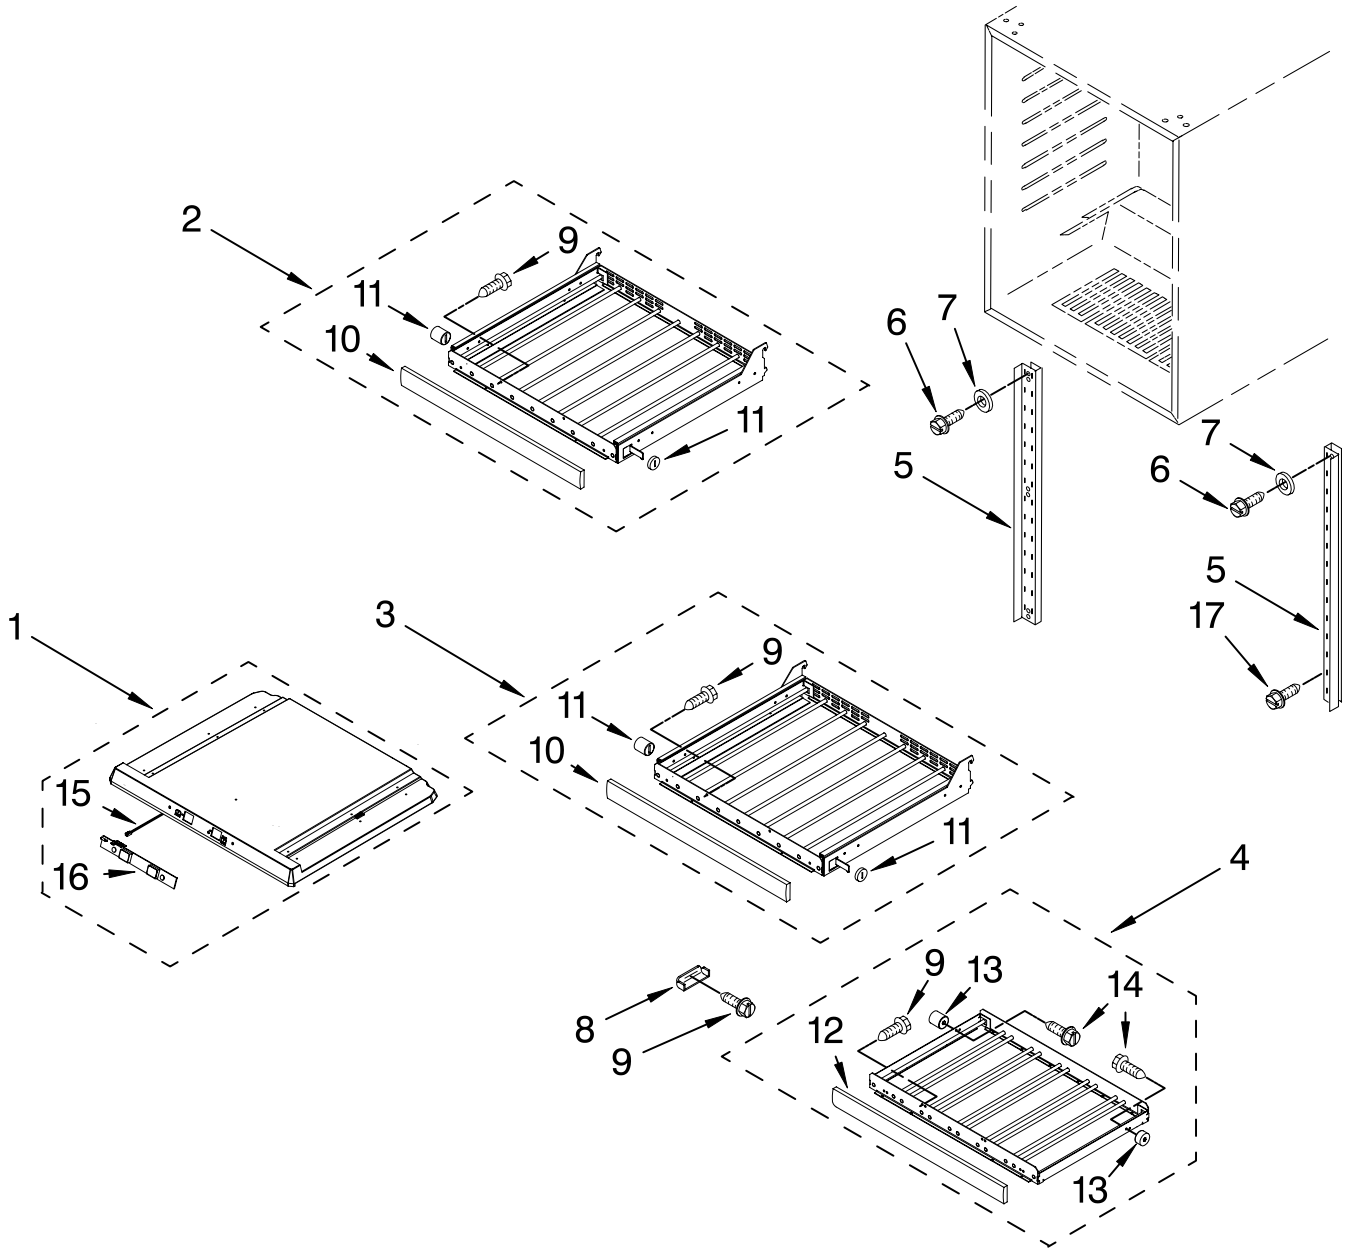

FOR ORDERING INFORMATION REFER TO PARTS PRICE LIST

CABINET PARTS

For Models: KUWO24LSBX01

(Black)

Illus. No.	Part No.	DESCRIPTION	Illus. No.	Part No.	DESCRIPTION	Illus. No.	Part No.	DESCRIPTION
1		Literature Parts	13	4344771	Bracket, Grille	26	4344827	Screw
	2300273	Use & Care Guide	14	4344840	Evaporator Fan	27	4344792	Thermal Fuse
	4344900	Wiring Diagram			Assembly	28	4344793	Screw
2		Cabinet (Not A	15	4344859	Thermostat	29	4344791	Screw
		Service Part)	16	4344768	Knob, Thermostat	30	4344783	Fan Blade
3	4344739	Lens, Light	17	4344767	Switch, Plunger	31	4344878	Screw
4	4344740	Bulb, Light	18	4344826	Screw	32	4344865	Evaporator Fan
5	4344746	Heater, Defrost	19	4344797	Screw			Motor
6	4344747	Heat Shield	20	4344819	Clip, Grille	33	4344877	Harness, Wire
7	4344761	Grille	21	4344825	Screw	34	4344832	Screw, Ground
8	4344762	Plate, Bottom	22	4344823	Seal	35	4344778	Grommet, Fan Motor
9	4344763	Foot, Leveling	23		Frame, Support	36	4344899	Bracket, Motor
10	4344764	Brace, Support		4344821	Right	37		Evaporator
11	4344898	Control Box		4344820	Left			(Not Serviced)
12		Frame, Side	24	4344824	Clip, Harness	38	4344858	Switch, Light
	4344789	Left Side	25	4344857	Harness, Wire	39	4344917	Transformer Cable
	4344790	Right Side						

FOR ORDERING INFORMATION REFER TO PARTS PRICE LIST

SHELF PARTS

For Models: KUWO24LSBX01
(Black)

Illus. No.	Part No.	DESCRIPTION	Illus. No.	Part No.	DESCRIPTION	Illus. No.	Part No.	DESCRIPTION
1	4344880	Temperature Separator	7	4344795	Washer	13		Support, Bumper
2	4344846	Wine Rack, (4)	8	4344850	Stop, Lower Rack		4344886	Left
3	4344847	Wine Rack, (1)	9	4344851	Screw		4344885	Right
4	4344849	Wine Rack, Lower	10	4344882	Trim, Top And Middle Racks	14		Screw
5		Ladder, Shelf	11		Support		4344915	Left
	4344842	Left Side		4344867	Left		4344914	Right
	4344843	Right Side		4344866	Right		4344895	Transformer Cable
6	4344794	Screw	12	4344884	Trim, Lower Rack		4344894	PCB Display Board
							17	W10162986 Screw W/Washer