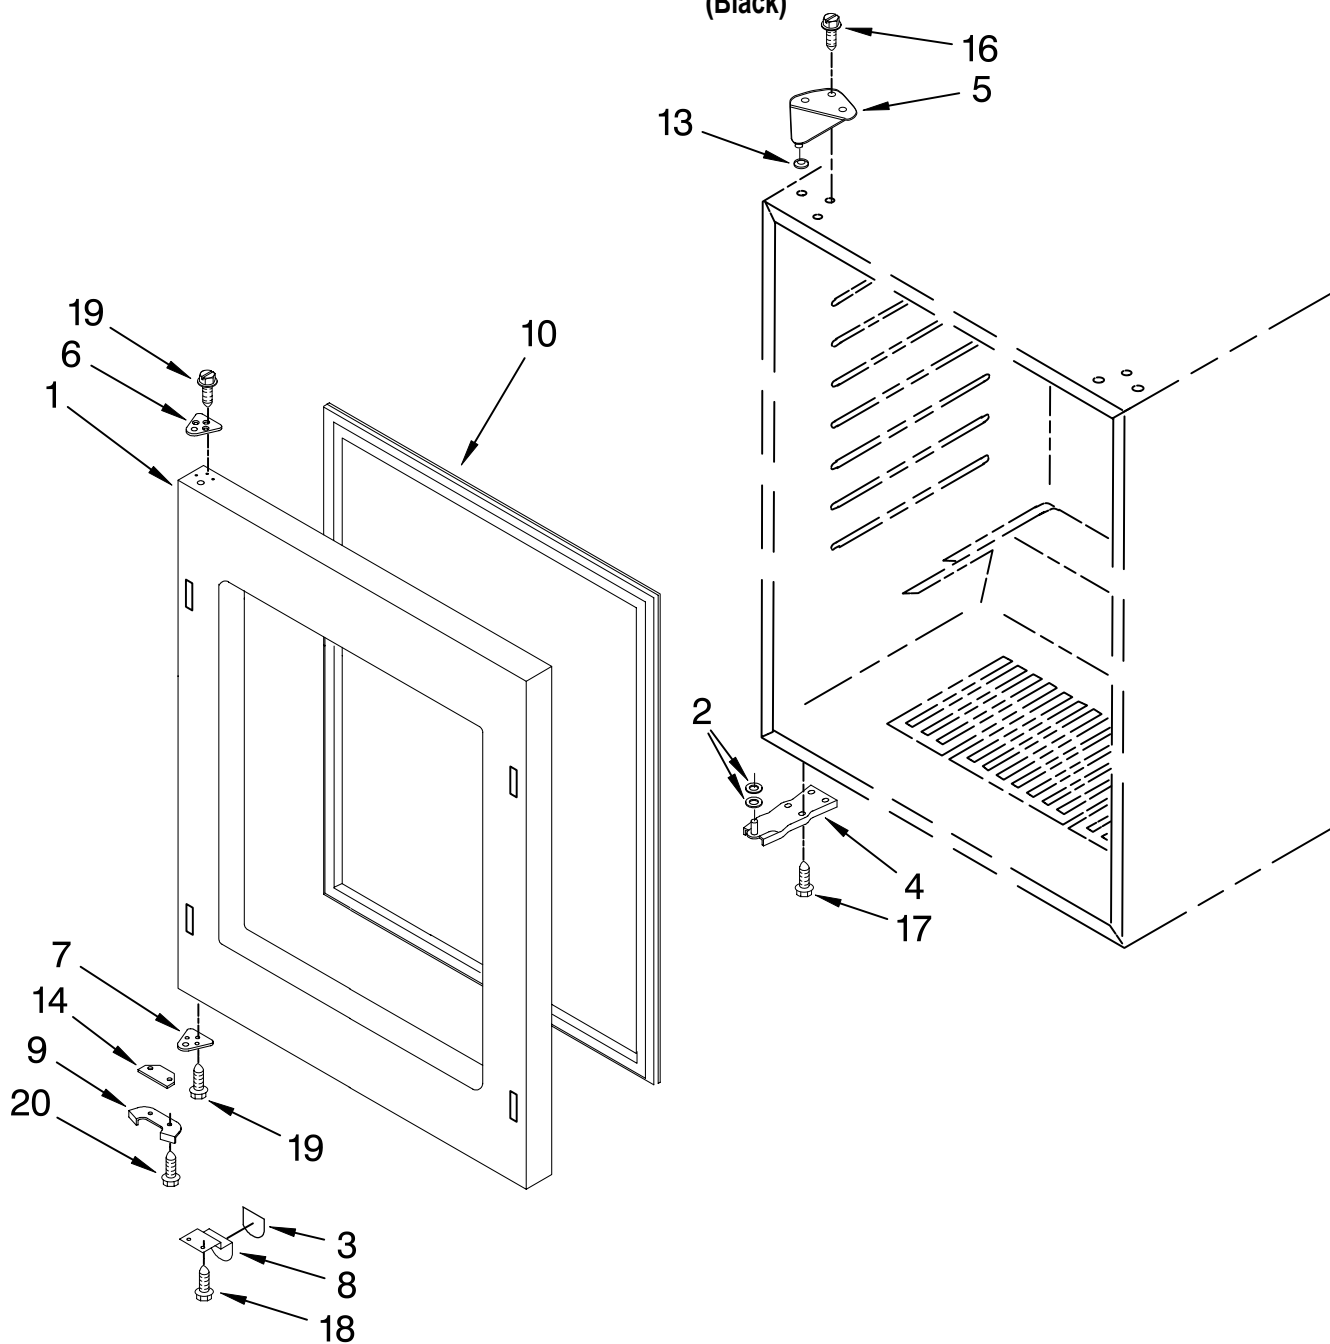

FOR ORDERING INFORMATION REFER TO PARTS PRICE LIST

SHELF PARTS

For Models: KUWO24LSBX01
(Black)

Illus. No.	Part No.	DESCRIPTION	Illus. No.	Part No.	DESCRIPTION	Illus. No.	Part No.	DESCRIPTION
1	4344880	Temperature Separator	7	4344795	Washer	13		Support, Bumper
2	4344846	Wine Rack, (4)	8	4344850	Stop, Lower Rack		4344886	Left
3	4344847	Wine Rack, (1)	9	4344851	Screw		4344885	Right
4	4344849	Wine Rack, Lower	10	4344882	Trim, Top And Middle Racks	14		Screw
5		Ladder, Shelf	11		Support		4344915	Left
	4344842	Left Side		4344867	Left		4344914	Right
	4344843	Right Side		4344866	Right		4344895	Transformer Cable
6	4344794	Screw	12	4344884	Trim, Lower Rack		4344894	PCB Display Board
							17	W10162986 Screw W/Washer

FOR ORDERING INFORMATION REFER TO PARTS PRICE LIST

DOOR PARTS

For Models: KUW024LSBX01

(Black)

Illus. No.	Part No.	DESCRIPTION
1	4344891	Door Assembly (Includes Gasket)
2	W10162992	Washer-Bottom
3	W10163191	Gasket-Push Plate
4	4344787	Hinge, Bottom
5	4344754	Hinge, Top
6	4344804	Spacer, Top Hinge
7	4344798	Spacer, Bottom Hinge