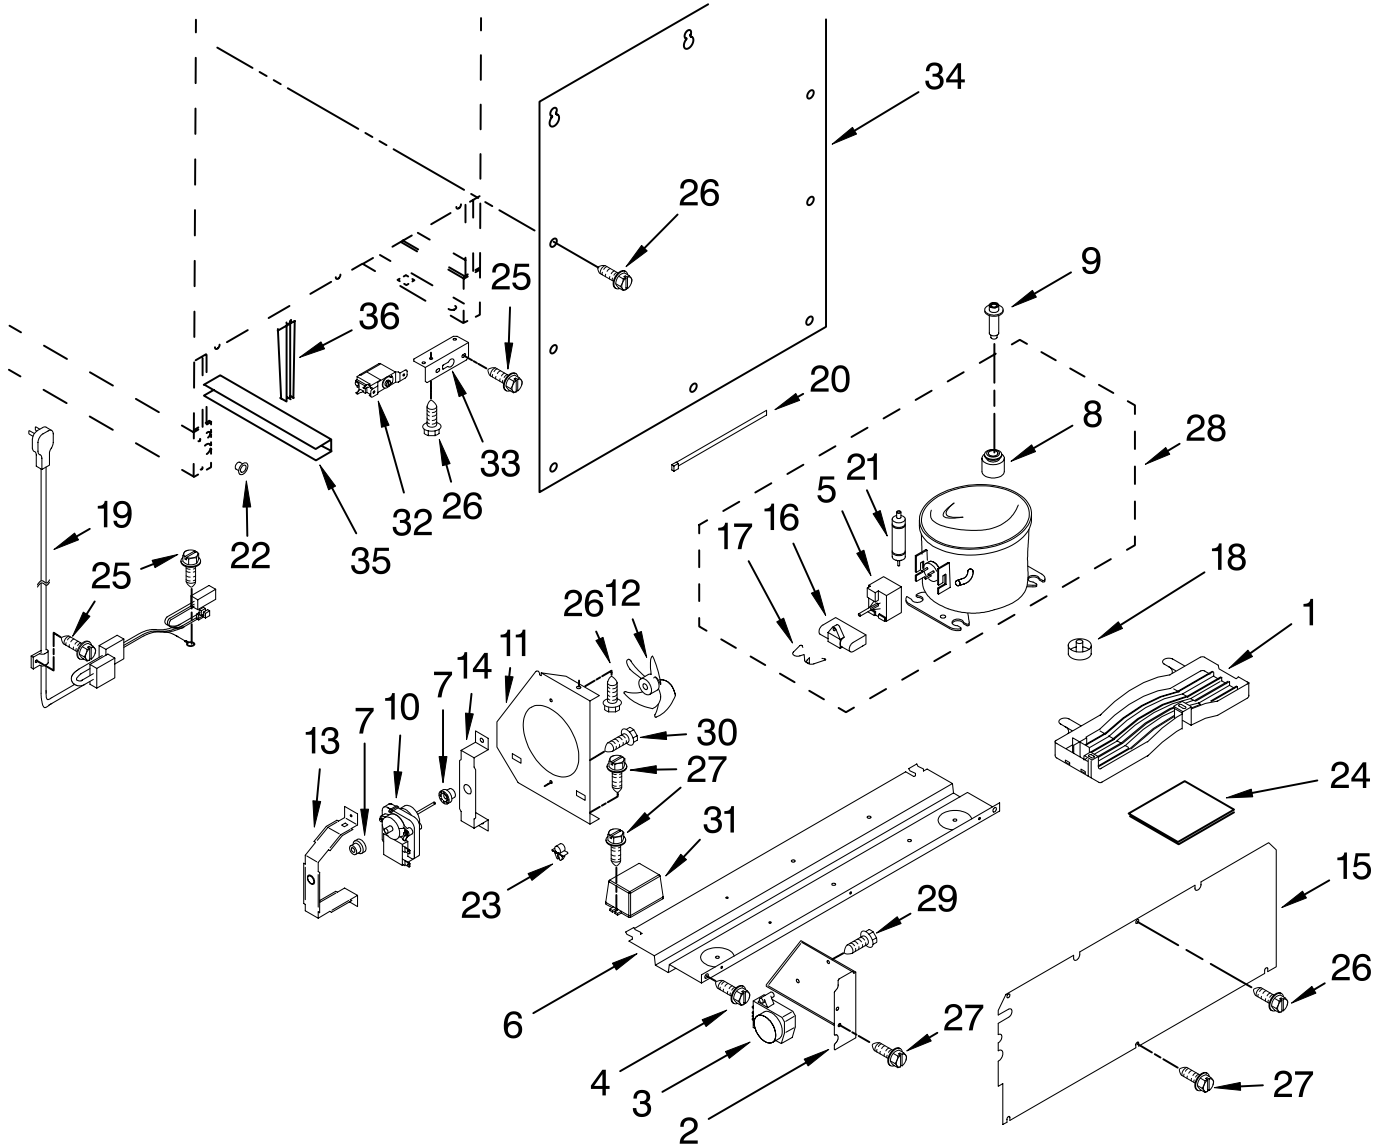

UNIT PARTS

For Models: KUWO24LSBX01
(Black)

Illus. No.	Part No.	DESCRIPTION
1	W10163193	Drain Pan
2	4344773	Bracket, Defrost Timer
3	4344774	Defrost Timer
4	4344797	Screw
5	4344776	Start Device
6	W10175971	Mounting Plate, Compressor
7	4344778	Grommet, Fan Motor
8	4344779	Grommet, Compressor
9	4344780	Bolt, Compressor
10	4344781	Fan Motor, Condenser
11	4344782	Baffle, Air
12	4344783	Fan Blade

Illus. No.	Part No.	DESCRIPTION
13	4344784	Bracket, Motor
14	4344785	Bracket, Motor
15	4344786	Cover, Rear
16	4344837	Capacitor
17	4344836	Clip
18	W10163276	Trap, Drain
19	4344861	Power Cord
20	4344829	Cable Tie
21	W10163273	Drier
22	4344838	Bushing
23	4344831	Clip, Bushing
24	W10163274	Pad-Rubber
25	4344826	Screw
26	4344825	Screw
27	4344832	Screw

Illus. No.	Part No.	DESCRIPTION
28	4344775	Compressor (Includes Items 5, 8, 16, 17 & 21)
29	4344834	Screw
30	4344833	Screw
31	4344862	Transformer
32	W10163278	Thermostat
33	4344864	Bracket, Thermostat
34	4344881	Ballast
35	4344907	Trim, Edge
36	4344908	Support, Drain

REFRIGERANT CHARGE

3.5 Ounces
(R-134A)

FOR ORDERING INFORMATION REFER TO PARTS PRICE LIST