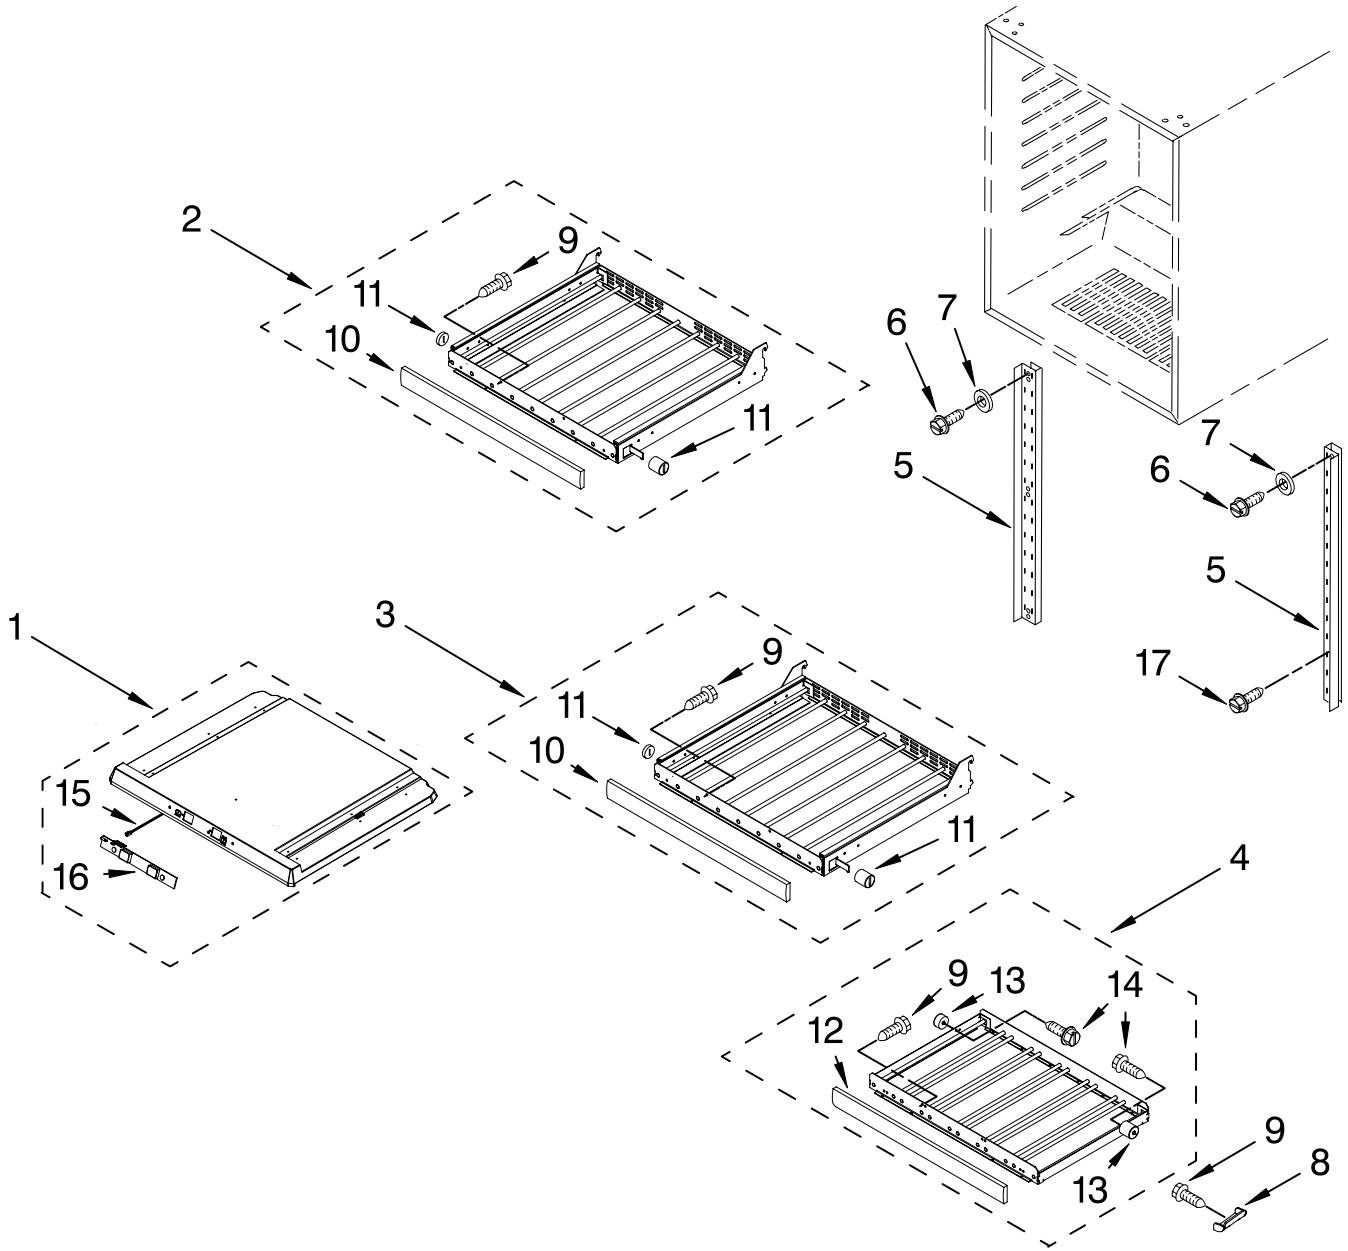

FOR ORDERING INFORMATION REFER TO PARTS PRICE LIST

CABINET PARTS

For Models: KUWO24RSBX01

(Black)

Illus. No.	Part No.	DESCRIPTION	Illus. No.	Part No.	DESCRIPTION	Illus. No.	Part No.	DESCRIPTION
1		Literature Parts	13	4344771	Bracket, Grille	27	4344792	Thermal Fuse
	2300273	Use & Care Guide	14	4344840	Evaporator Fan Assembly	28	4344793	Screw
	4344900	Wiring Diagram				29	4344791	Screw
2		Cabinet (Not A Service Part)	15	4344859	Thermostat	30	4344783	Fan Blade
3	4344739	Lens, Light	16	4344768	Knob, Thermostat	31	4344878	Screw
4	4344740	Bulb, Light	17	4344767	Switch, Plunger	32	4344865	Evaporator Fan Motor
5	4344746	Heater, Defrost	18	4344826	Screw	33	4344877	Harness, Wire
6	4344747	Heat Shield	19	4344797	Screw	34	4344832	Screw, Ground
7	4344761	Grille	20	4344819	Clip, Grille	35	4344778	Grommet, Fan Motor
8	4344762	Plate, Bottom	21	4344825	Screw	36	4344899	Bracket, Motor
9	4344763	Foot, Leveling	22	4344823	Seal	37		Evaporator (Not Serviced)
10	4344764	Brace, Support	23		Frame, Support	38	4344858	Switch, Light
11	4344898	Control Box		4344821	Right	39	4344917	Transformer Cable
12		Frame, Side		4344820	Left			
	4344769	Left Side	24	4344824	Clip, Harness			
	4344770	Right Side	25	4344857	Harness, Wire			
			26	4344827	Screw			

FOR ORDERING INFORMATION REFER TO PARTS PRICE LIST

SHELF PARTS

For Models: KUWO24RSBX01
(Black)

Illus. No.	Part No.	DESCRIPTION
1	4344879	Temperature Separator
2	4344844	Wine Rack, (4)
3	4344845	Wine Rack, (1)
4	4344848	Wine Rack, Lower
5	4344842	Left Side
	4344843	Right Side
6	4344794	Screw