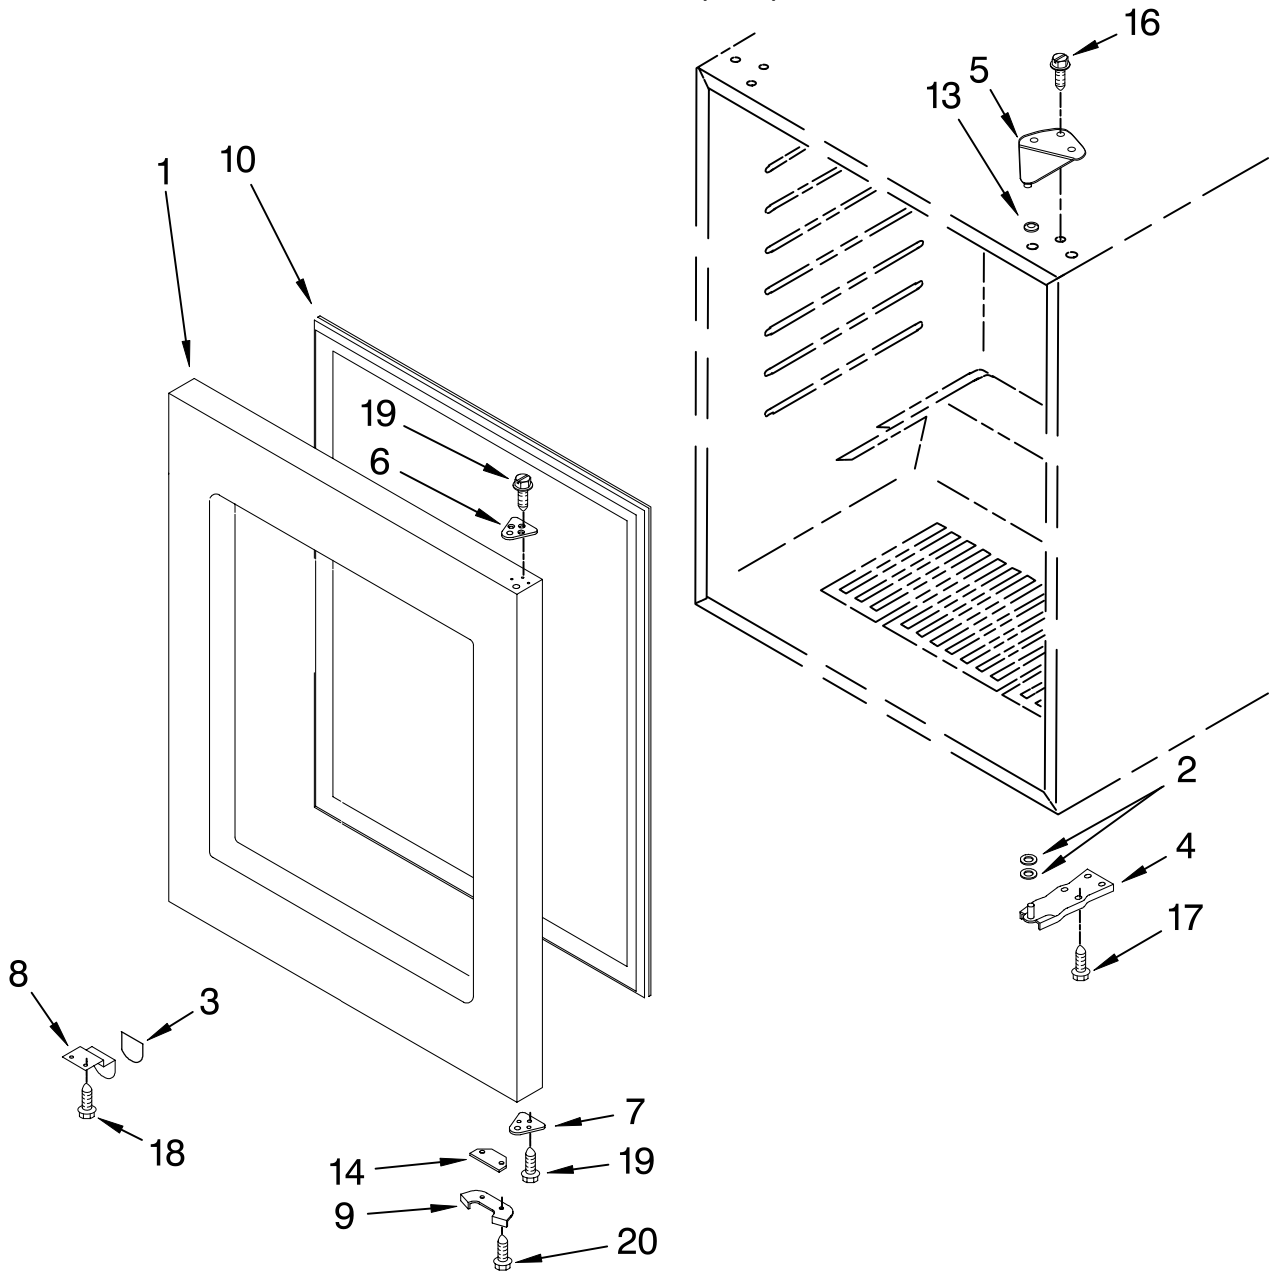

DOOR PARTS

For Models: KUWO24RSBX01
(Black)

Illus. No.	Part No.	DESCRIPTION
1	4344890	Door Assembly (Includes Gasket)
2	W10162992	Washer/Bottom
3	W10163191	Gasket-Push Plate
4	4344753	Hinge, Bottom
5	4344754	Hinge, Top
6	4344804	Spacer, Top Hinge
7	4344798	Spacer, Bottom Hinge
8	4344757	Actuator, Switch

Illus. No.	Part No.	DESCRIPTION
9	W10163283	Door Stop
10	4344852	Door Gasket
13	4344760	Washer
14	4344803	Spacer, Door
16	4344796	Screw
17	4344906	Screw, Lower Hinge
	4344906	Quantity 1
	4344797	Quantity 3
18	4344827	Screw

Illus. No.	Part No.	DESCRIPTION
19	4344800	Screw
20	4344801	Screw
OPTIONAL PARTS NOT ILLUSTRATED		
	4344818	Installation Kit, Door Panel

FOR ORDERING INFORMATION REFER TO PARTS PRICE LIST