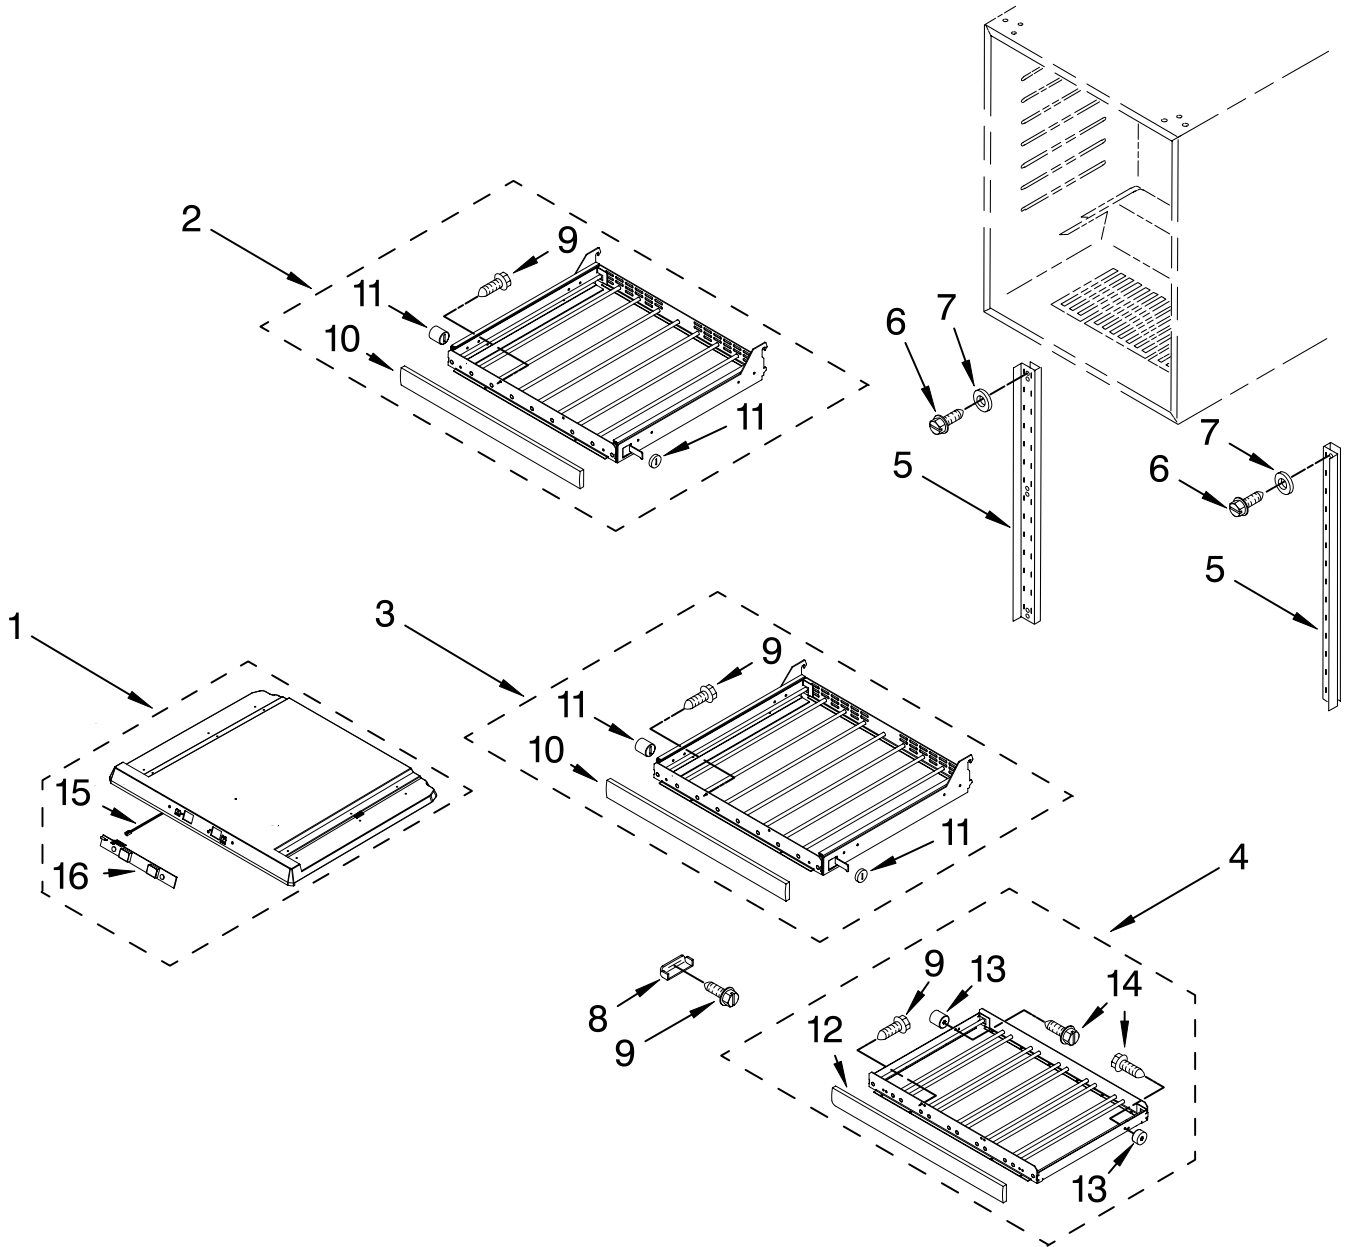

SHELF PARTS

For Models: KUWS24LSBS00
(Black)

Illus. No.	Part No.	DESCRIPTION
1	4344880	Temperature Separator
2	4344846	Wine Rack, (4)
3	4344847	Wine Rack, (1)
4	4344849	Wine Rack, Lower
5	4344842	Ladder, Shelf Left Side
	4344843	Right Side
6	4344794	Screw

Illus. No.	Part No.	DESCRIPTION
7	4344795	Washer
8	4344850	Stop, Lower Rack
9	4344851	Screw
10	4344882	Trim, Top And Middle Racks
11	4344867	Left Support
	4344866	Right

Illus. No.	Part No.	DESCRIPTION
12	4344884	Trim, Lower Rack
13	4344886	Left Support, Bumper
	4344885	Right
14	4344915	Left Screw
	4344914	Right
15	4344895	Transformer Cable
16	4344894	PCB Display Board

FOR ORDERING INFORMATION REFER TO PARTS PRICE LIST