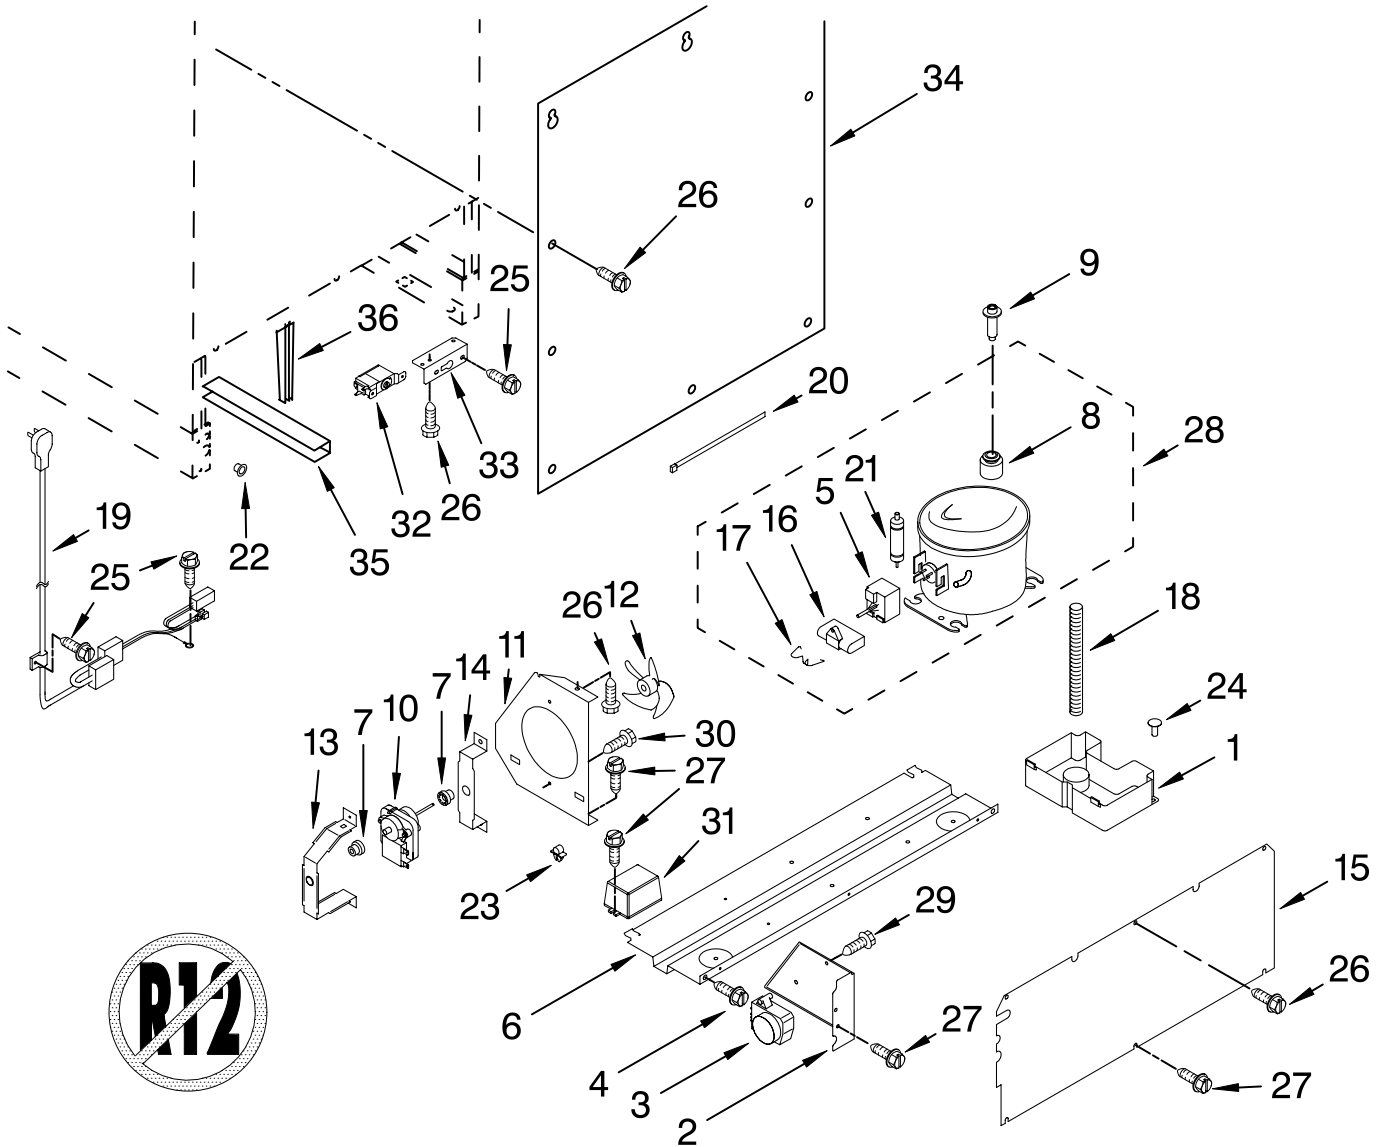

UNIT PARTS

For Models: KUWS24LSBS00
(Black)

Illus. No.	Part No.	DESCRIPTION
1	4344772	Drain Pan
2	4344773	Bracket, Defrost Timer
3	4344774	Defrost Timer
4	4344797	Screw
5	4344776	Start Device
6	4344777	Mounting Plate, Compressor
7	4344778	Grommet, Fan Motor
8	4344779	Grommet, Compressor
9	4344780	Bolt, Compressor
10	4344781	Fan Motor, Condenser
11	4344782	Baffle, Air
12	4344783	Fan Blade

Illus. No.	Part No.	DESCRIPTION
13	4344784	Bracket, Motor
14	4344785	Bracket, Motor
15	4344786	Cover, Rear
16	4344837	Capacitor
17	4344836	Clip
18	4344839	Tube, Drain
19	4344861	Power Cord
20	4344829	Cable Tie
21	4344828	Drier
22	4344838	Bushing
23	4344831	Clip, Bushing
24	4344835	Bushing
25	4344826	Screw
26	4344825	Screw
27	4344832	Screw

Illus. No.	Part No.	DESCRIPTION
28	4344775	Compressor (Includes Items 5, 8, 16, 17 & 21)
29	4344834	Screw
30	4344833	Screw
31	4344862	Transformer
32	4344863	Thermostat
33	4344864	Bracket, Thermostat

REFRIGERANT CHARGE

3.5 Ounces
(R-134A)

FOR ORDERING INFORMATION REFER TO PARTS PRICE LIST