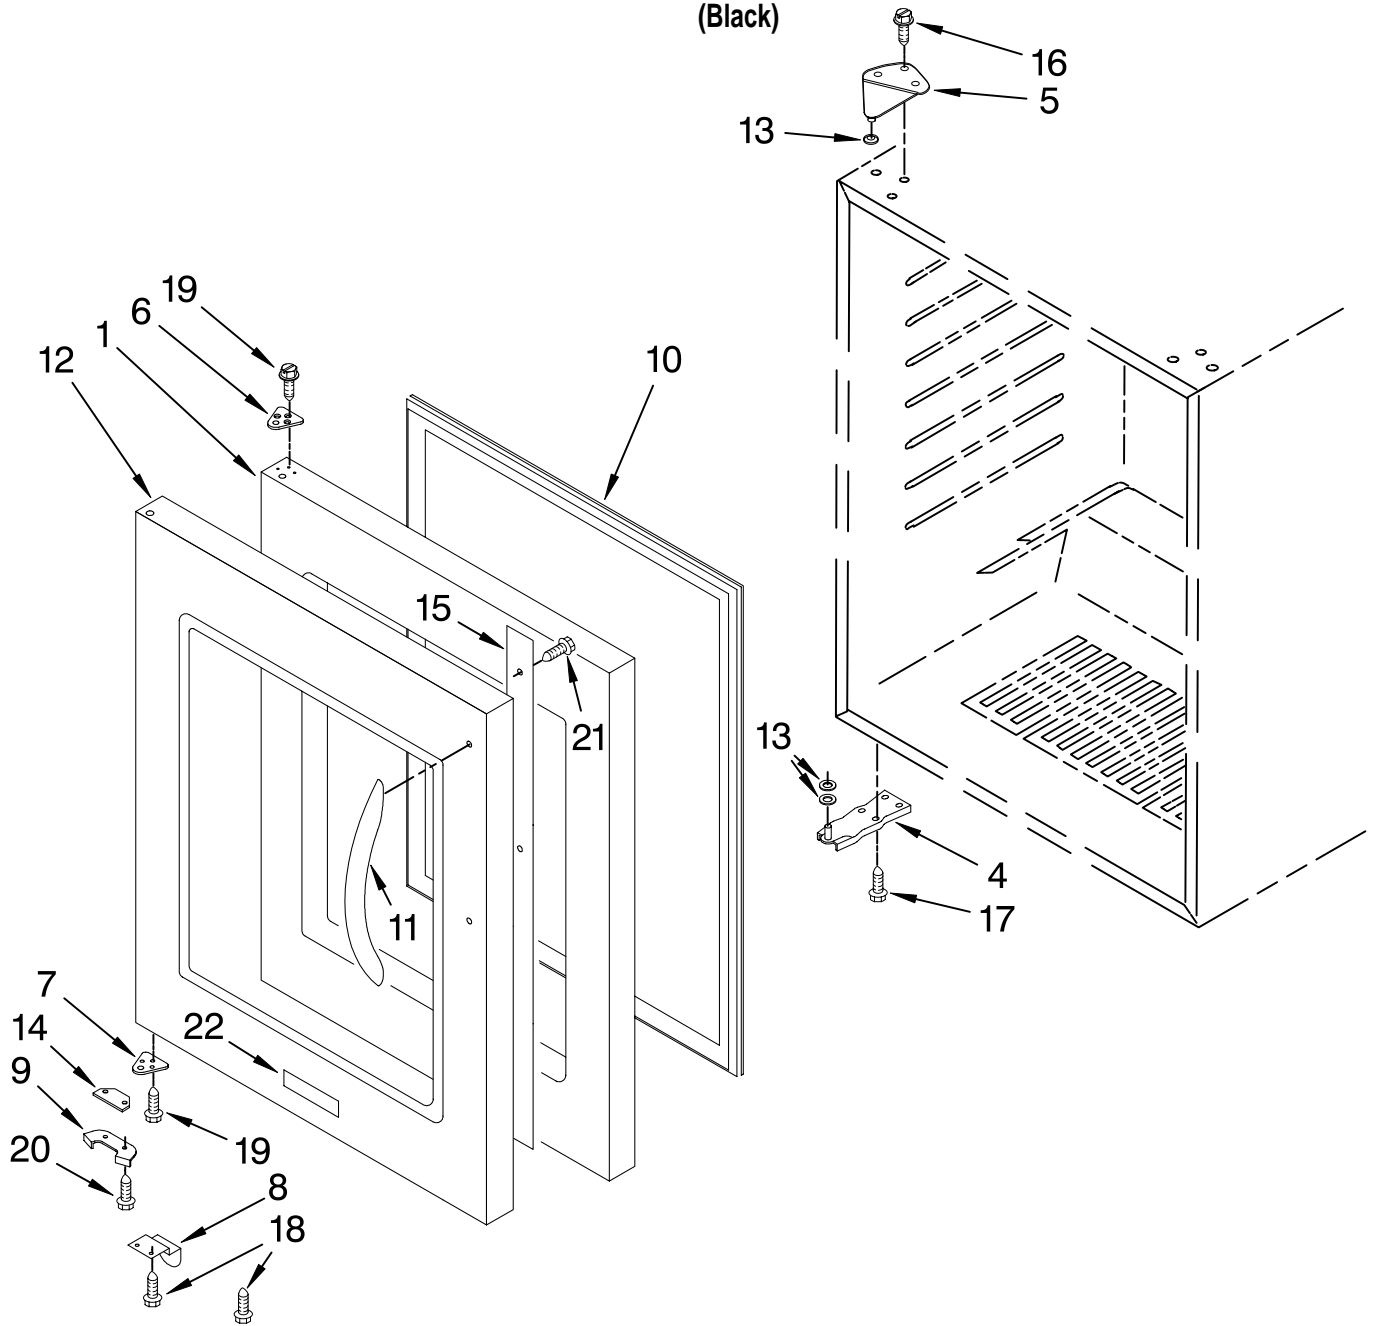

DOOR PARTS

For Models: KUWS24LSBS00
(Black)

Illus. No.	Part No.	DESCRIPTION
1	4344854	Door Assembly (Includes Gasket)
4	4344787	Hinge, Bottom
5	4344754	Hinge, Top
6	4344755	Spacer, Top Hinge
7	4344756	Spacer, Bottom Hinge
8	4344757	Actuator, Switch
9	4344758	Door Stop
10	4344852	Door Gasket
11	4344810	Handle, Door

Illus. No.	Part No.	DESCRIPTION
12	4344856	Door Skin, Stainless Steel
13	4344760	Washer
14	4344788	Spacer, Door
15	4344904	Plate
16	4344796	Screw
17	4344906	Screw, Lower Hinge
	4344906	Quantity 1
	4344797	Quantity 3
18	4344827	Screw
19	4344799	Screw

Illus. No.	Part No.	DESCRIPTION
20	4344801	Screw
21	4344808	Screw
22	4344813	Nameplate
OPTIONAL PARTS NOT ILLUSTRATED		
	8171420	Cleaner, Stainless Steel (12 oz)

FOR ORDERING INFORMATION REFER TO PARTS PRICE LIST