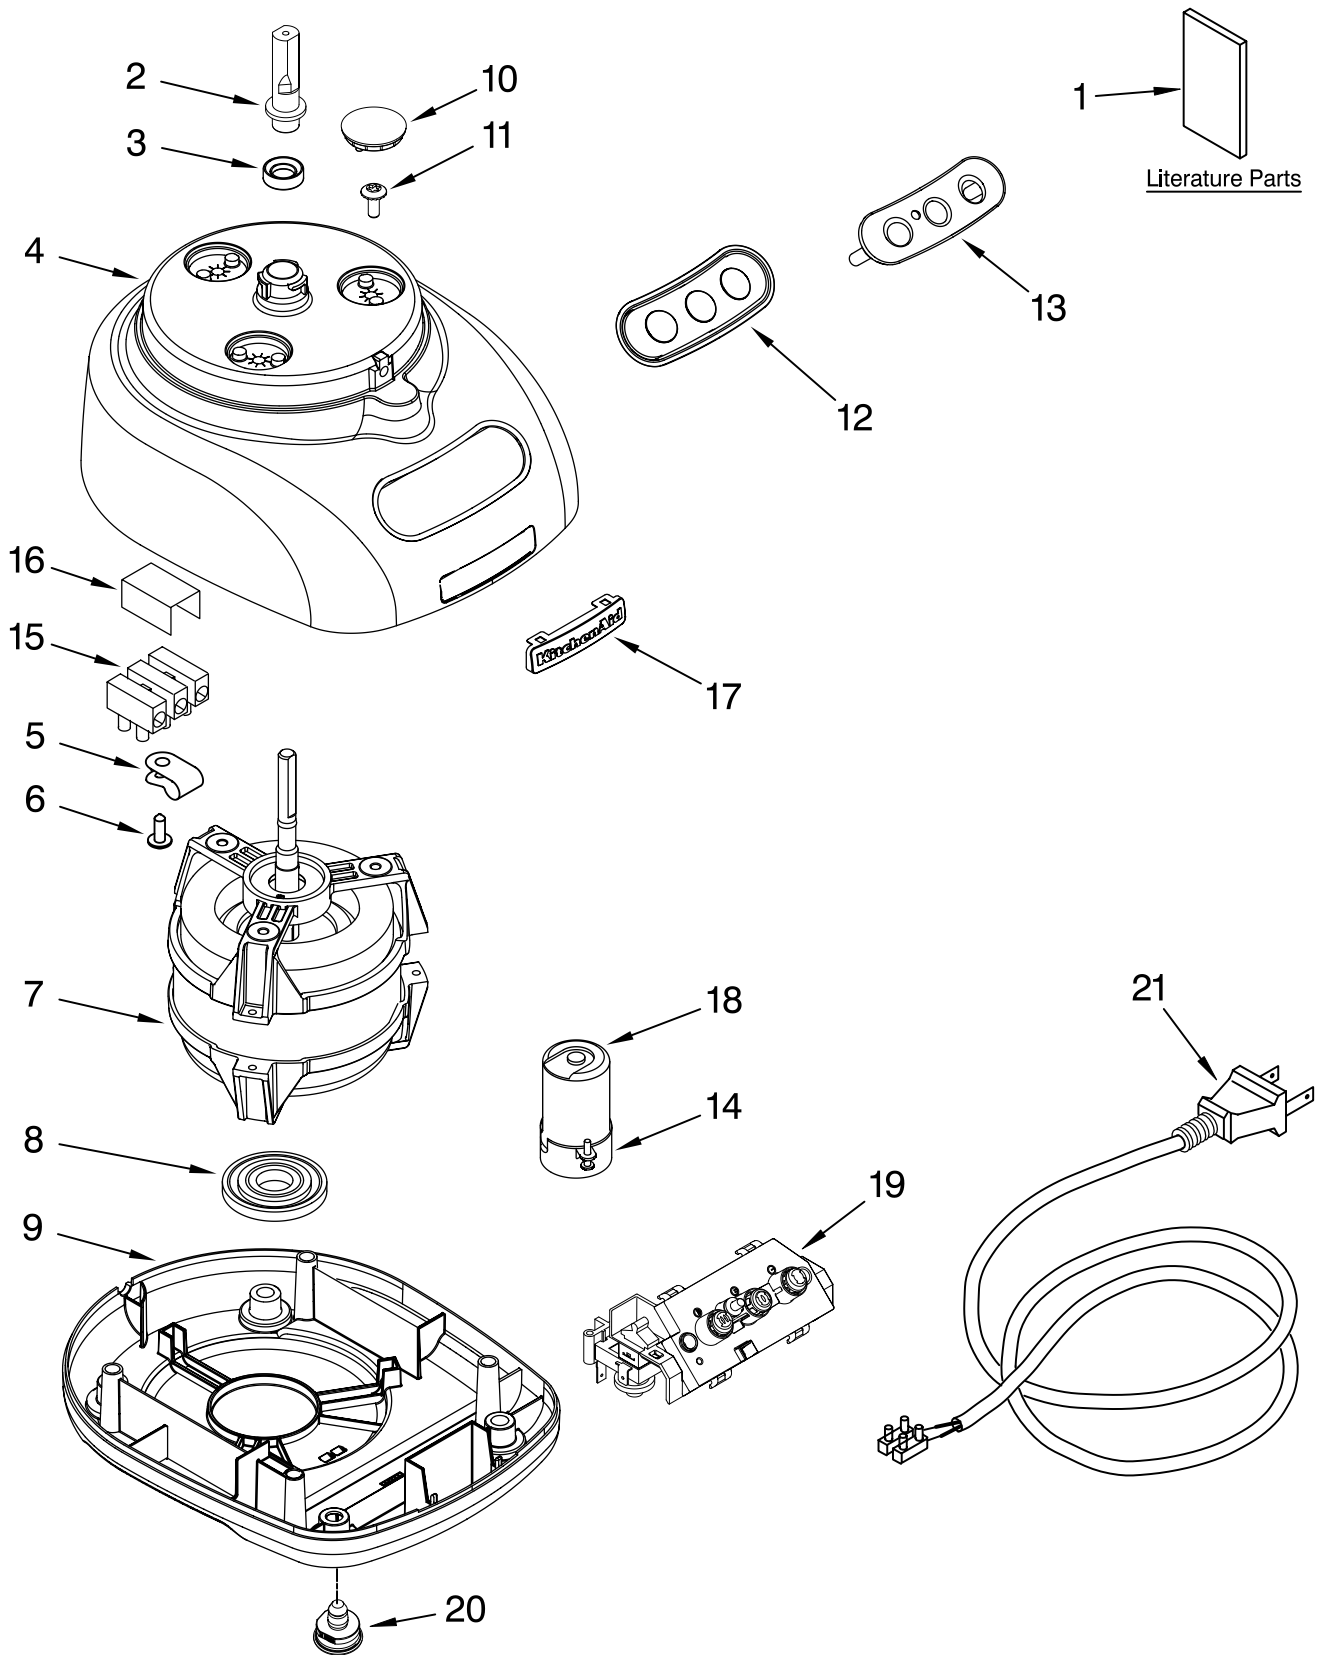

MOTOR AND HOUSING PARTS

For Models: KFP750__0, 4KFP750__0

FOR ORDERING INFORMATION REFER TO PARTS PRICE LIST