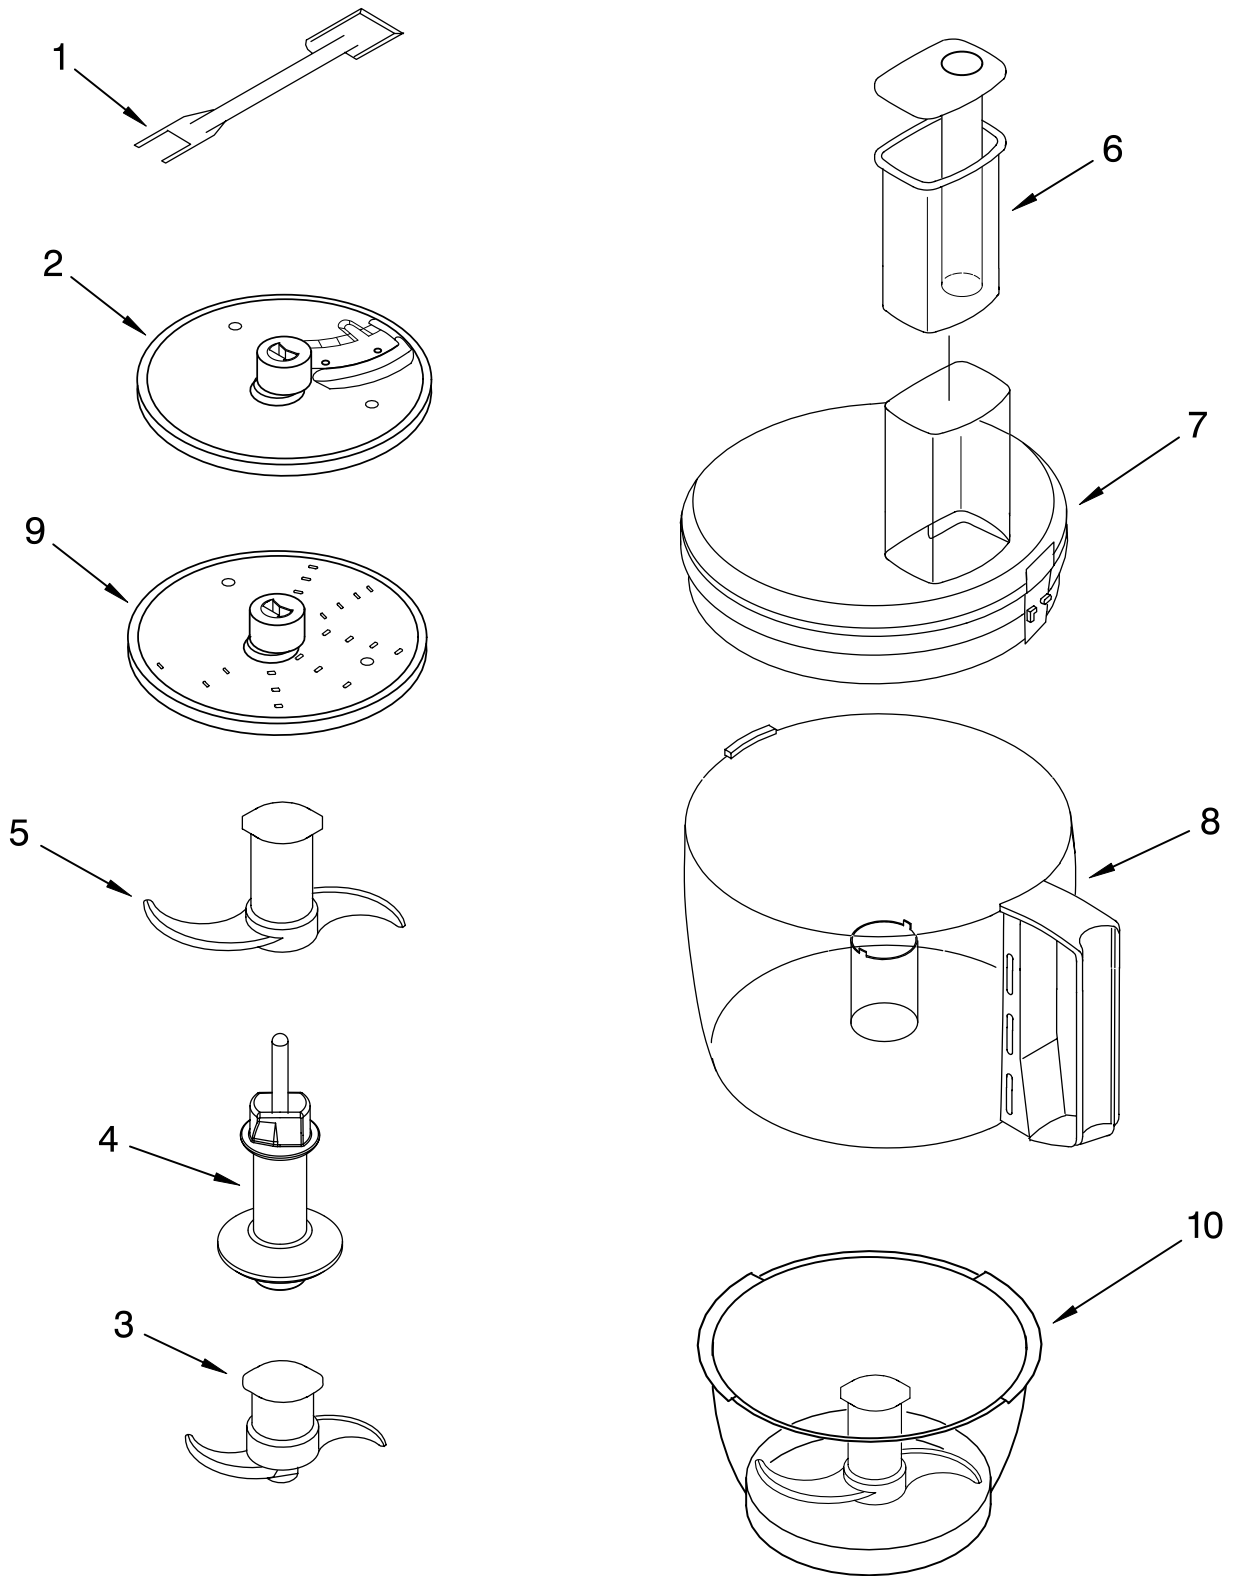

Illus. No.	Part No.	DESCRIPTION
1		Literature Parts
	8211865	Use & Care Guide
	8212046	Repair Parts List
2	8211849	Sleeve, Motor Shaft
3	8211828	Seal, Oil
4		Housing, Motor
	8211818	White
	8211821	Onyx Black
	8211819	Empire Red
	8211820	Cobalt Blue
	8211822	Chrome
	8212144	Pink
5	8211610	Clamp, Cable
6	8211731	Screw, Clamp
7	8211837	Motor, Die Cast
8	8211843	Grommet, Motor
9		Base, Housing
	8212183	White
	8212190	Onyx Black
	8212187	Empire Red
	8212189	Cobalt Blue
	8212235	Pink
10		Cover, Screw
	8211824	White
	8211827	Black
	8211825	Red
	8211826	Blue
	8212145	Pink
11	8211829	Screw, Motor Locking
12	8211848	Bezel, Switch Panel
13		Overlay & Cover
	8211847	Silver
	8211846	Black
14	8211607	Clip, Capacitor
15	8211605	Terminal Block
16	8211852	Cover, Terminal
17	8211842	Nameplate
18	8211608	Capacitor
19	8212011	Relay & Switch Assembly
20		Foot
	8211844	White
	8211845	Black
21		Cord, Power
	8211855	Black
	8211856	White
	8211857	Black for Chrome Model

FOR ORDERING INFORMATION REFER TO PARTS PRICE LIST

ATTACHMENT PARTS

For Models: KFP750__0, 4KFP750__0

FOR ORDERING INFORMATION REFER TO PARTS PRICE LIST

ATTACHMENT PARTS

For Models: KFP750__0, 4KFP750__0

Illus. No.	Part No.	DESCRIPTION
1	8211760	Spatula
2		Disc, Slicing
	8211929	2 mm
	8211930	4 mm
3	8212012	Mini Blade
4	8211858	Adapter, Shaft & Disc
5	8212014	Blade, Multipurpose
6		Pusher, Double Feed Tube
	8212023	White
	8212040	Black
	8212021	Red
	8212022	Blue
	8212233	Pink
7	8212029	Cover, Work Bowl
8		Bowl, Work
	8212043	White
	8212019	Black
	8212017	Red
	8212018	Blue
	8212146	Pink
9		Disc, Shredding
	8211933	4mm
10	8211926	Bowl, Mini