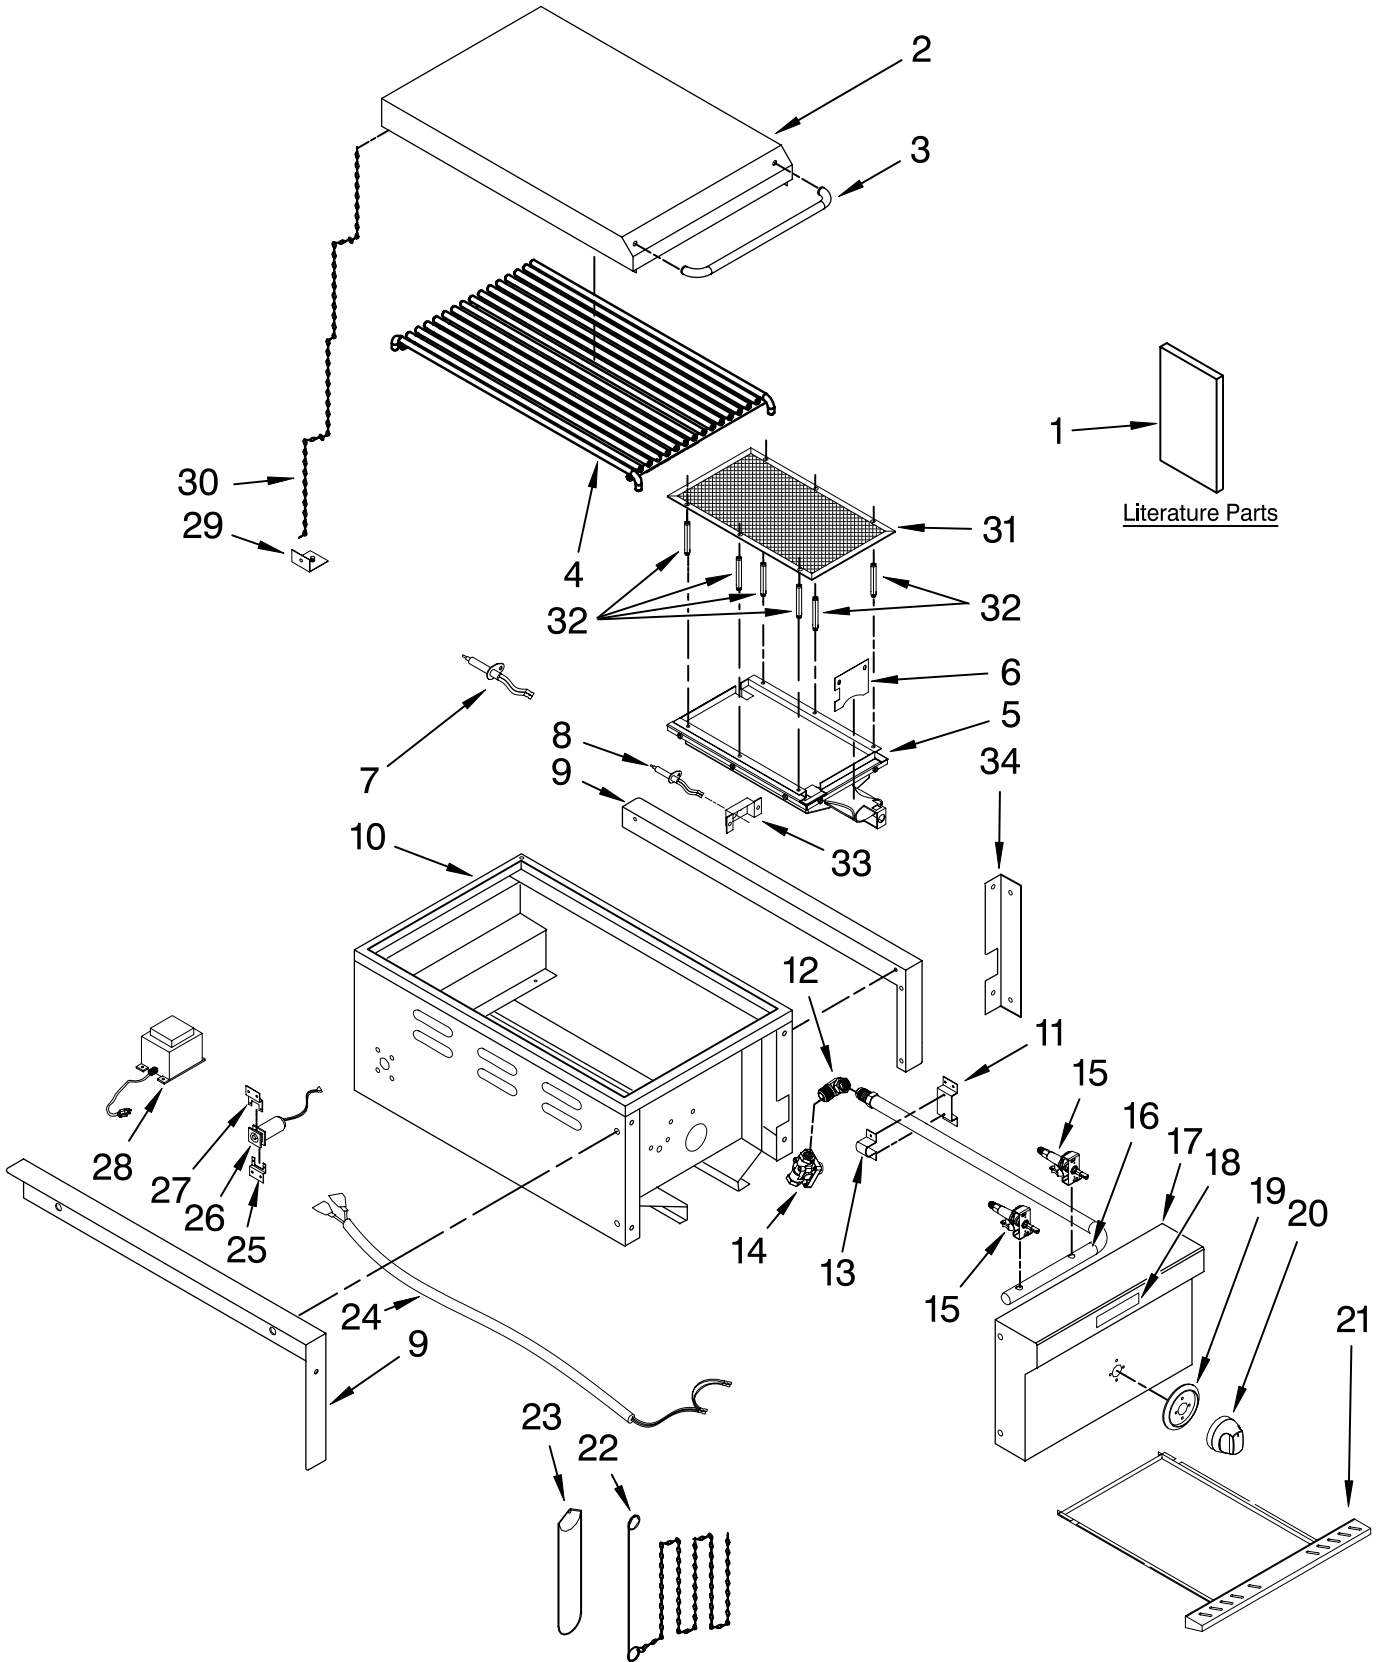

KitchenAid® SIDE BURNER PARTS

BUILT-IN SIDE BURNER

For Model: KBEU121TSS00
(STAINLESS)

FOR ORDERING INFORMATION REFER TO PARTS PRICE LIST

SIDE BURNER PARTS

For Model: KBEU121TSS00
(STAINLESS)

Illus. No.	Part No.	DESCRIPTION
1	W10110732	Literature U & C Guide / Instructions, Installation
2	W10198794	Cover, Burner
3	W10137053	Bar, Tool
4	W10137073	Grate, Burner
5	W10137071	Burner, Sear
6	W10137070	Panel, Burner
7	W10134826	Ignitor, Gas Colctr
8	W10198798	Ignitor, Surface
9	W10198800	Flange Right
	W10198810	Left
10	W10198812	Box, Burner
11	W10128749	Base, Manifold
12	W10128748	Connector, Brass
13	W10128747	Fitting, Manifold
14	W10140748	Regulator (NG)
15	W10128764	Valve, Burner
16	W10198806	Manifold
17	W10198805	Panel, Control
18	W10128751	Nameplate
19	W10140753	Bezel, Knob
20	W10141176	Knob
21	W10198808	Drip Tray Assy
22	W10198809	Rod, Lighting
23	W10128703	Bag, Ltg rod
24	W10141183	Harness, Wire
25	W10132695	Bracket, Trnsfrmr (Bottom)
26	W10198814	Outlet, Trnsfrmr
27	W10132694	Bracket, Transfrmr (Top)
28	W10141184	Transformer
29	W10137088	Stator, Chain
30	W10137089	Chain
31	W10137068	Screen
32	W10198797	Rod, Connecting
33	W10134798	Bracket, Sear Ign.
34	W10198801	Control Panel Trim Left
	W10198803	Right