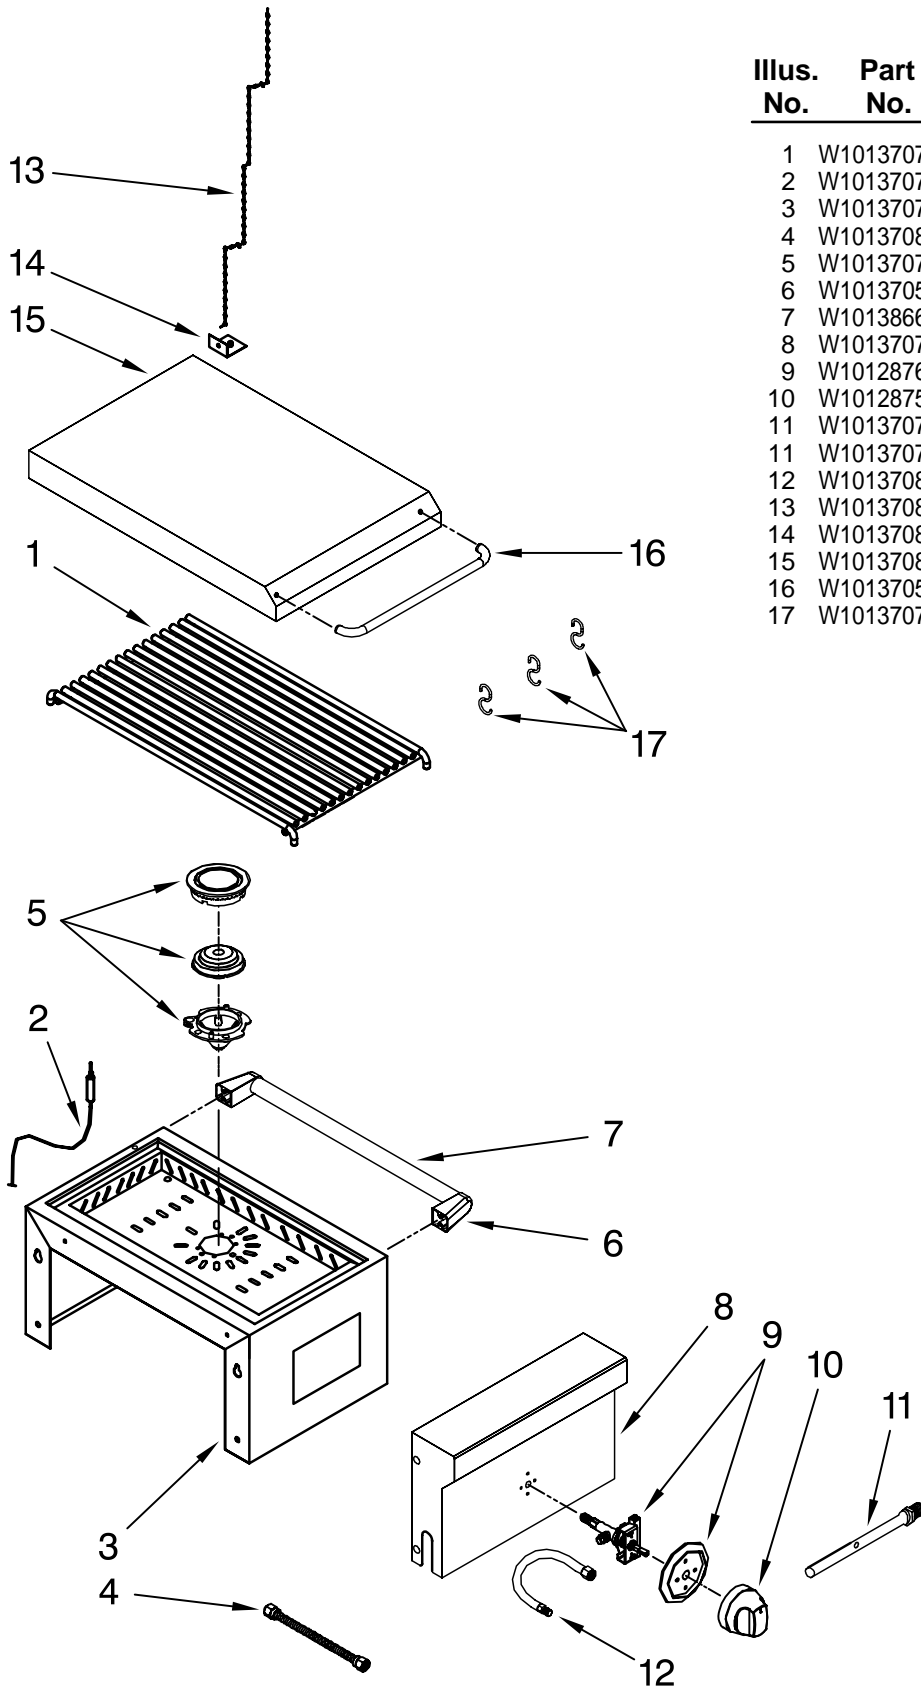

SIDE BURNER PARTS

For Models: KFRS365TSS00
(Stainless Steel)

Illus. No.	Part No.	DESCRIPTION
1	W10137073	Grate, Side Burner
2	W10137074	Wire, Side Burner
3	W10137075	Shelf, Side Burner
4	W10137084	Tube, Side Burner
5	W10137076	Burner, Side
6	W10137052	Bracket, Handle
7	W10138660	Handle, Shelf
8	W10137077	Panel, Control
9	W10128764	Valve, Burner
10	W10128753	Knob, Burner
11	W10137078	Manifold, Side Brnr
11	W10137078	Manifold, Sd Brnr
12	W10137080	Hose, Side Burner
13	W10137089	Chain, Lid
14	W10137088	Stator, Chain
15	W10137087	Lid, Side Burner
16	W10137053	Bar, Tool
17	W10137079	Hook

FOR ORDERING INFORMATION REFER TO PARTS PRICE LIST