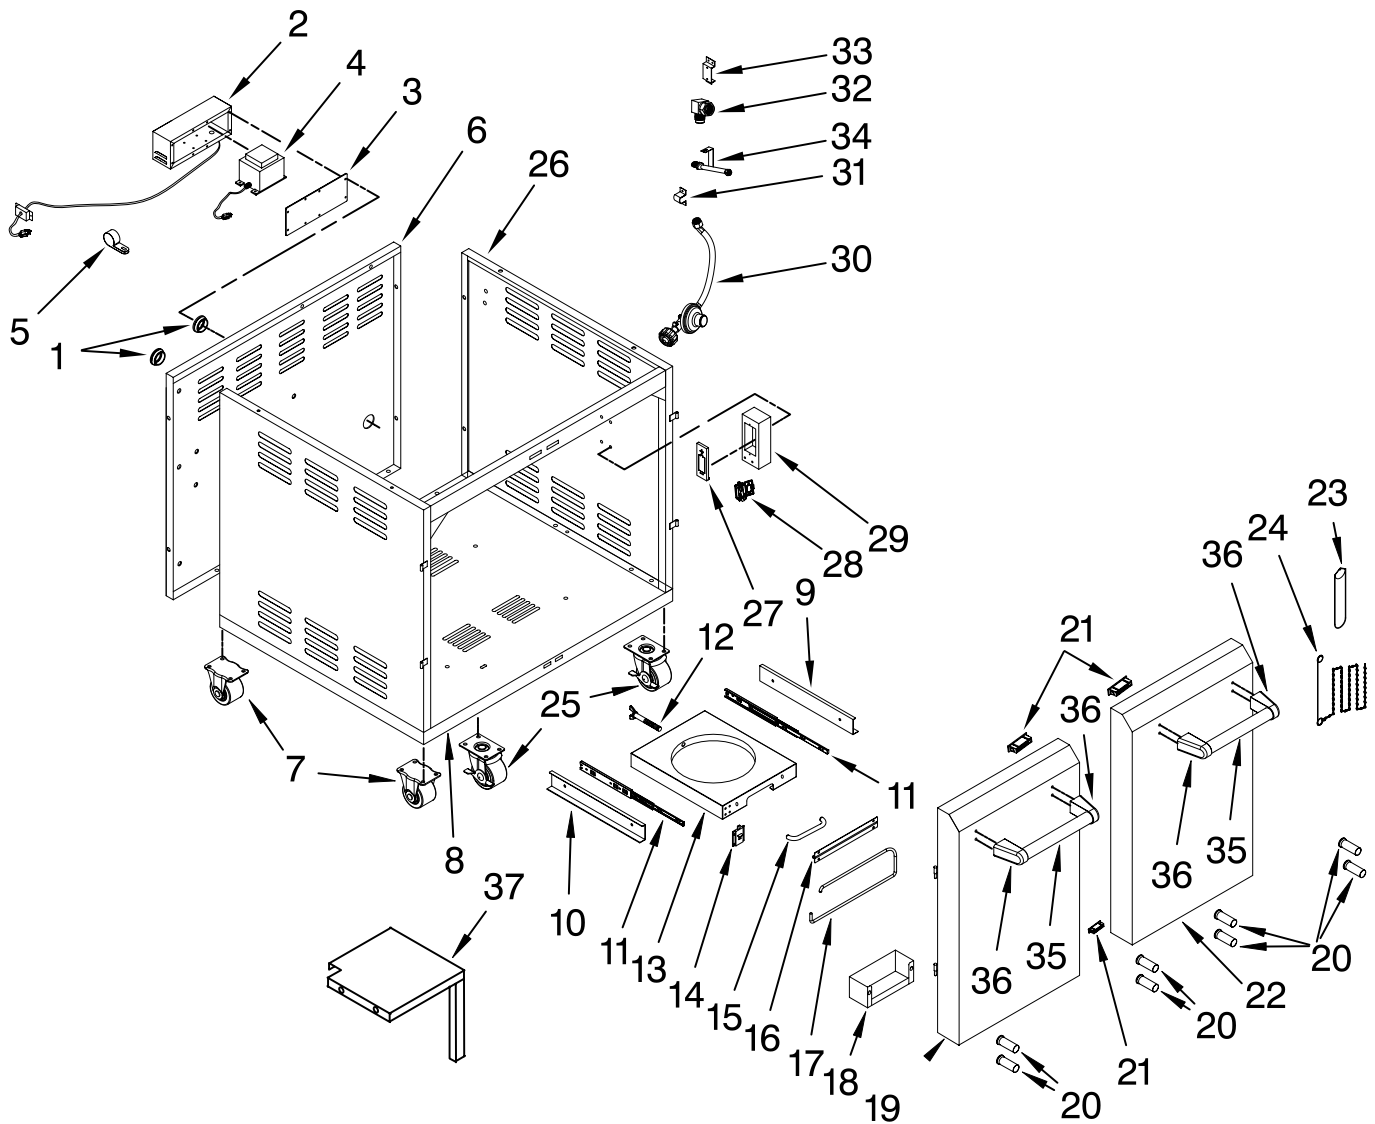

FOR ORDERING INFORMATION REFER TO PARTS PRICE LIST

BASE PARTS

For Models: KFRS365TSS00
(Stainless Steel)

Illus. No.	Part No.	DESCRIPTION
1	W10128666	Ring, Rubber
2	W10128667	Box,Transformer
3	W10128668	Cover,Transformr Box
4	W10128669	Transformer
5	W10128670	Clamp, Wire
6	W10136421	Panel, Rear
7	W10128672	Caster
8	W10136424	Panel, Bottom
9	W10128674	Bracket, Tank Tray (Right)
10	W10128675	Bracket, Tank Tray (Left)
11	W10128676	Slide, Tank Tray
12	W10128677	Bolt, Tank