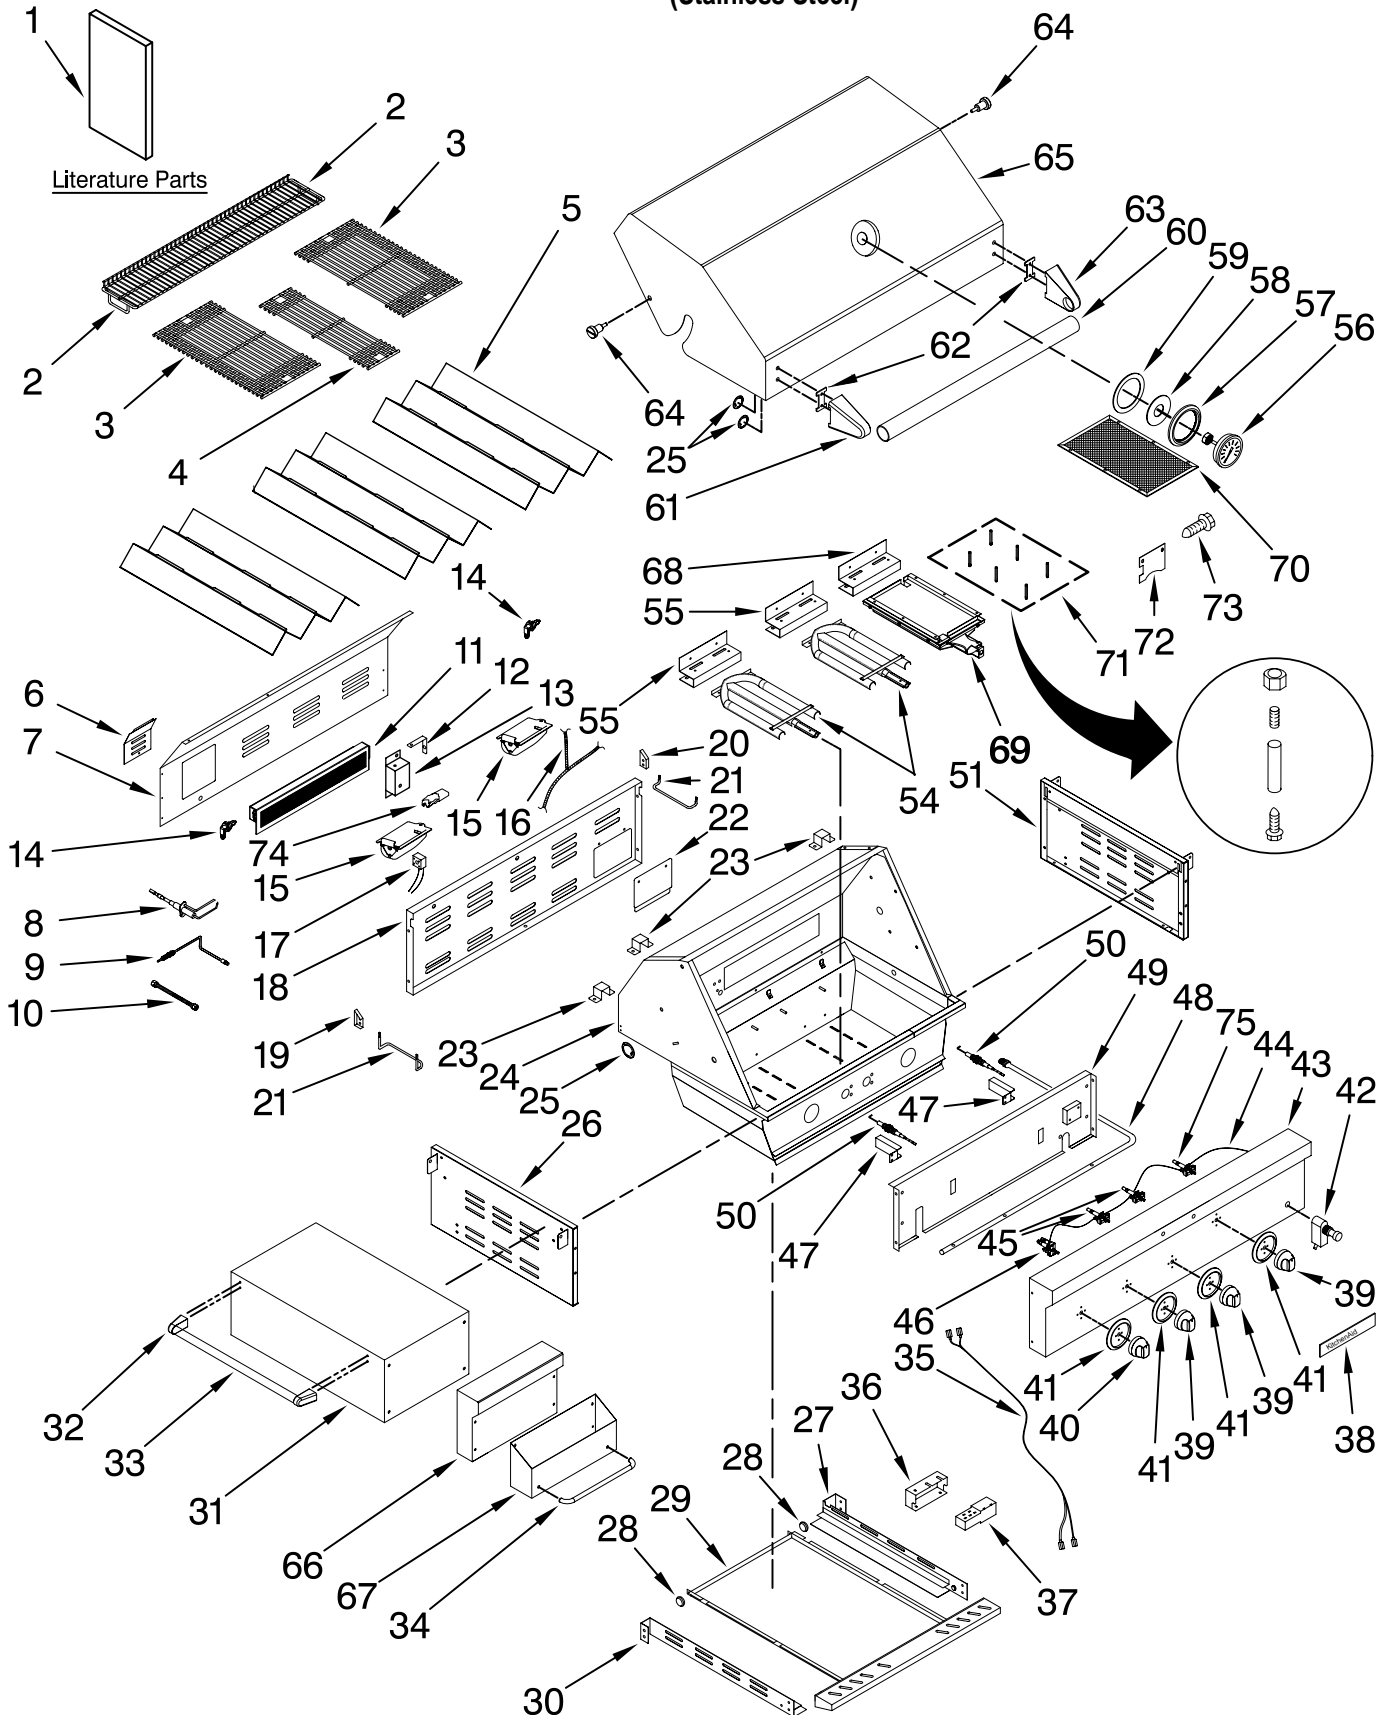

For Models: KFRS365TSS00

(Stainless Steel)

FOR ORDERING INFORMATION REFER TO PARTS PRICE LIST

GRILL PARTS

For Models: KFRS365TSS00
(Stainless Steel)

Illus. No.	Part No.	DESCRIPTION	Illus. No.	Part No.	DESCRIPTION	Illus. No.	Part No.	DESCRIPTION
1		Literature Parts	21	W10128636	Bracket, Warming Rack	47	W10128767	Igniter, Main Gas
	W10110725	Use & Care Guide	22	W10128637	Cover, Access Panel	48	W10137057	Manifold
	W10110730	Conversion Instr. (LP to Natural)	23	W10128638	Clip, Wire	49	W10137063	Baffle, Front
2	W10128611	Rack, Warming	24	W10136420	Hood Assy	50	W10128770	Electrode
3	W10136417	Grate, Large	25	W10128640	Hole Plug		W10136434	Main Burner
4	W10128616	Grate, Small	26	W10137047	Panel, Side Left	51	W10128771	Side Burner
5	W10128618	Plate, Sear	27	W10128644	Bracket, Grease Tray (Right)	54	W10128775	Side Panel, Right
6	W10128619	Cover, Rear	28	W10128655	Roller, Drip Tray	55	W10128776	Burner, Main
7	W10128620	Panel, Rear	29	W10128656	Drip Tray Assy (Includes Rollers)	56	W10128777	Bracket, Main Brnr
8	W10128621	Electrode, Rear Burner	30	W11286570	Bracket, Grease Tray (Left)	57	W10128779	Thermometer
9	W10128622	Thermocouple, Rear Burner	31	W10137048	Shelf, Side (Lf)	58	W10128780	Bezel, Thermometer
10	W10128623	Flex Tube, Rear Burner	32	W10137052	Bracket, Handle	59	W10128782	Insulator, Thermometer(Small)
11	W10128624	Burner, Rear	33	W10128660	Handle, Shelf	60	W10128783	Insulator, Thermometer(Large)
12	W10128625	Bracket, Rear Thermocouple	34	W10137053	Bar, Tool	61	W10128785	Handle, Hood
13	W10128626	Cover, Rear Thermocouple	35	W10128663	Harness, Wire Light	62	W10128786	Endcap, Handle (Left)
14	W10137046	Orifice, Rear Burner	36	W10137054	Cover, Igniter	63	W10128787	Spacer, Handle (Right)
15	W10128628	Light, Grill	37	W10137055	Igniter	64	W10128788	Endcap, Handle (Right)
16	W10136418	Harness, Wire Lights	38	W10128751	Nameplate	65	W10128789	Hinge, Lid
17	W10128631	Socket, Light	39	W10128753	Knob, Main Burner	66	W10137049	Hood
18	W10128632	Panel, Access	40	W10128756	Knob, Rear Burner	67	W10137051	Panel, Control
19	W10128634	Bracket, Panel Left	41	W10128759	Bezel, Knob	68	W10137067	Tray, Condiment
20	W10128635	Bracket, Panel Right	42	W10128761	Switch, Light	69	W10137071	Bracket, Sear Brnr
			43	W10137056	Panel, Control	70	W10137068	Burner, Sear
			44	W10128763	Harness, Wire Control	71	W10137068	Screen, Sear Brnr
			45	W10128764	Valve, Main Brnr	72	W10137683	Rod, Kit
			46	W10128766	Valve, Rear Brnr	73	W10137070	Panel, Sear Brnr
						74	8204670	Ignitor, Sear Brnr
						75	W10137901	Bulb, Light
								Valve, Sear Brnr

FOR ORDERING INFORMATION REFER TO PARTS PRICE LIST