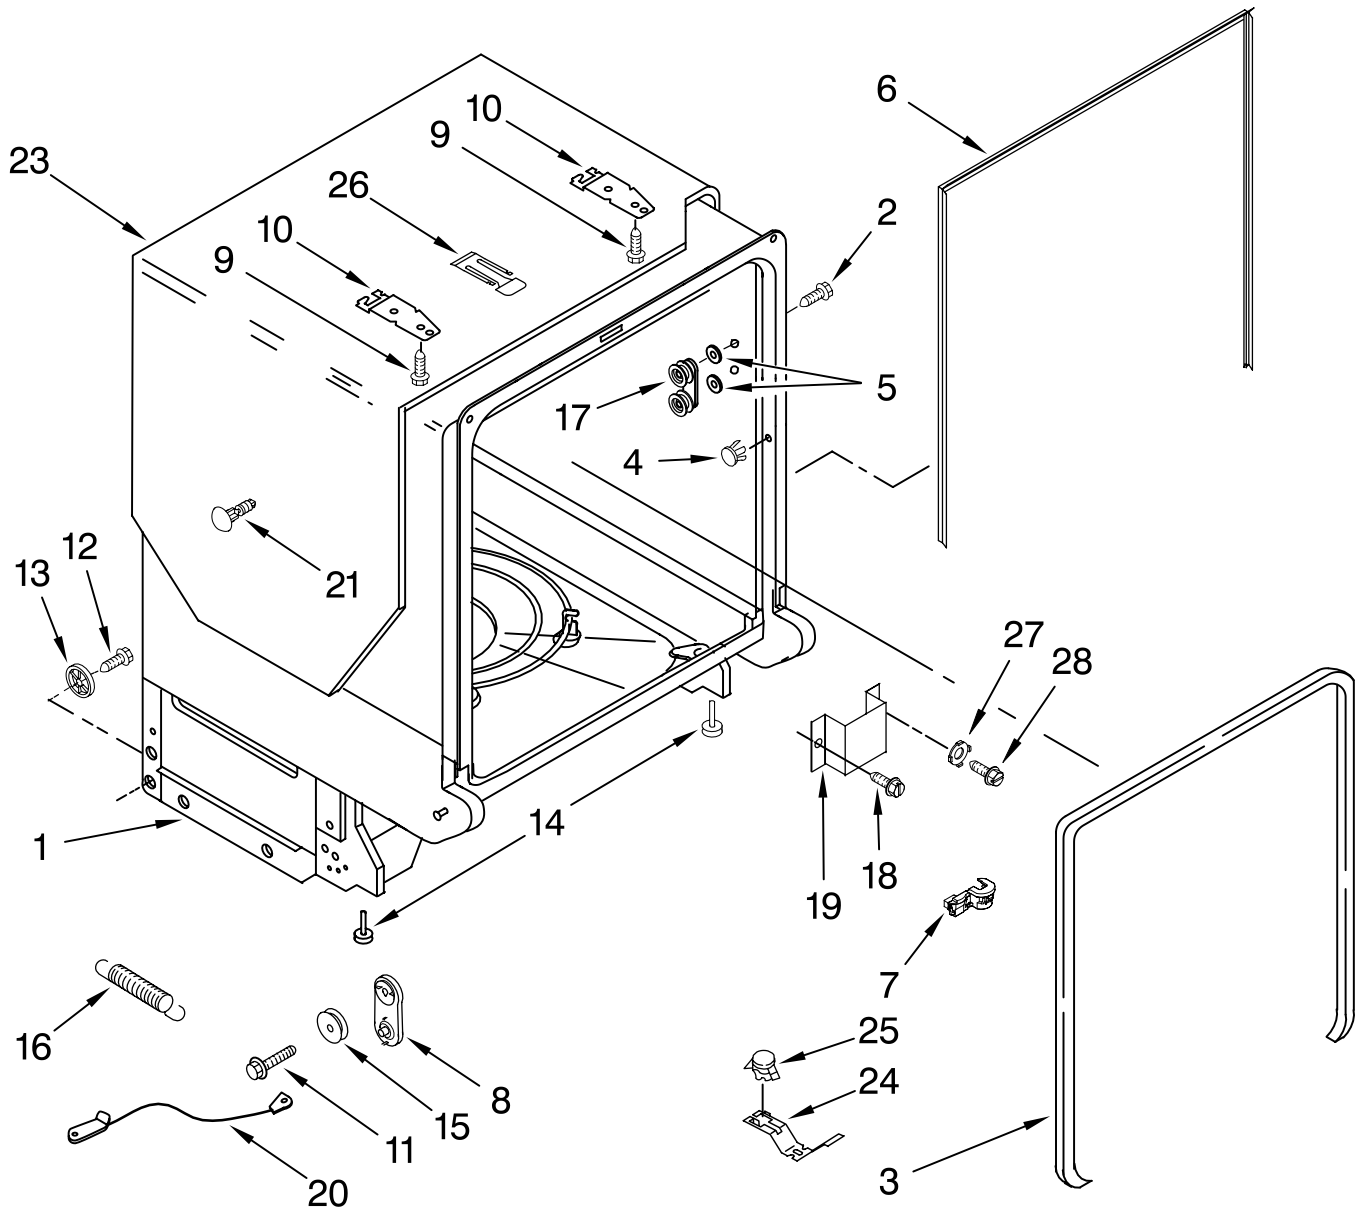

TUB AND FRAME PARTS

For Models: KUDC03ITBL1, KUDC03ITBS1

(Black) (Stainless)

FOR ORDERING INFORMATION REFER TO PARTS PRICE LIST

TUB AND FRAME PARTS

For Models: KUDC03ITBL1, KUDC03ITBS1

(Black) (Stainless)

Illus. No.	Part No.	DESCRIPTION
1	W10053090	Tub Assembly
2	3400072	Screw (8)
3	W10112096	Door Seal
4	W10082838	Plug Tub
5	9743002	Gasket, Bracket Mounting
6	8269110	Seal, Cabinet
7	8573061	Strain Relief
8	8270021	Mount, Door Balance
9	3367670	Screw
10	8269145	Bracket, Undercounter
11	3400074	Screw
12	3370389	Screw
13	8268977	Wheel Leg
14	8524584	Leveler, Leg
15	8524474	Wheel, door Balance
16	8270020	Spring, Door Balance
17	W10078083	Wheel & Mount Assembly (Also Order #5)
18	3400892	Screw
19	8268991	Cover, Terminal Box
20	8535568	Link, Door Balance
21	304666	Retainer, Push
23	8573241	Shield, Sound
24	9742648	Bracket, Thermostat
25	661566	Thermostat
26	8580309	Strike, Latch
27	3378128	Washer, Pronged Cup
28	3400014	Screw

FOR ORDERING INFORMATION REFER TO PARTS PRICE LIST