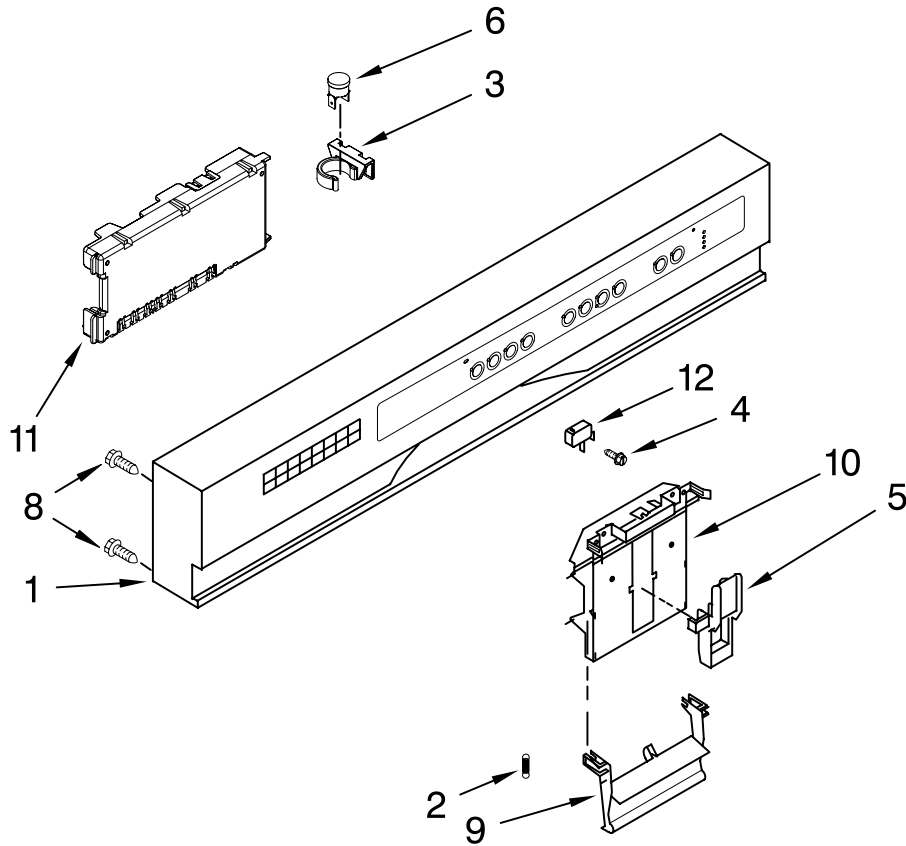

KitchenAid® DOOR AND PANEL PARTS

For Models: KUDC03ITBL1, KUDC03ITBS1

(Black) (Stainless)

UNDERCOUNTER
DISHWASHER

Illus. No.	Part No.	DESCRIPTION
1		Literature Parts
	W10078153	Instructions, Installation
	W10084091	Guide, Consumer Reference
	W10111124	Energy Guide
	W10084169	Guide, Use & Care
	W10082651	Tech Sheet
2		Arm, Hinge
	8534854	Left
	8534853	Right
3	8564886	Stiffener, Door
4	8542577	Insulation, Door
5		Access Panel
	8573255	Black
6		Panel, Full Front (Includes Items 4, 11 & 12)
	W10077995	Black
	W10137620	Stainless
7		Toe Panel (Includes #13)
	8573286	Black
8	302868	Screw
9	304392	Screw
10	3400071	Screw
11		Nameplate
	W10021860	Black
	W10021850	Stainless
12	2004333	Nut
13	8269016	Clip, Ground

FOR ORDERING INFORMATION REFER TO PARTS PRICE LIST

CONTROL PANEL PARTS

For Models: KUDC03ITBL1, KUDC03ITBS1
(Black) (Stainless)

Illus. No.	Part No.	DESCRIPTION
1		Console Assembly (Includes Insert)
	W10084152	Black
2	8268540	Spring, Handle
3	8546546	Clip, Bi-Metal
4	3400412	Screw
5	8524471	Actuator, Latch
6	661663	Bi-Metal
8	3369051	Screw
9		Handle, Latch
	8269117	Black
10	8524476	Bolt, Latch
11	W10084142	Control, Electronic
12	8269209	Switch, Door