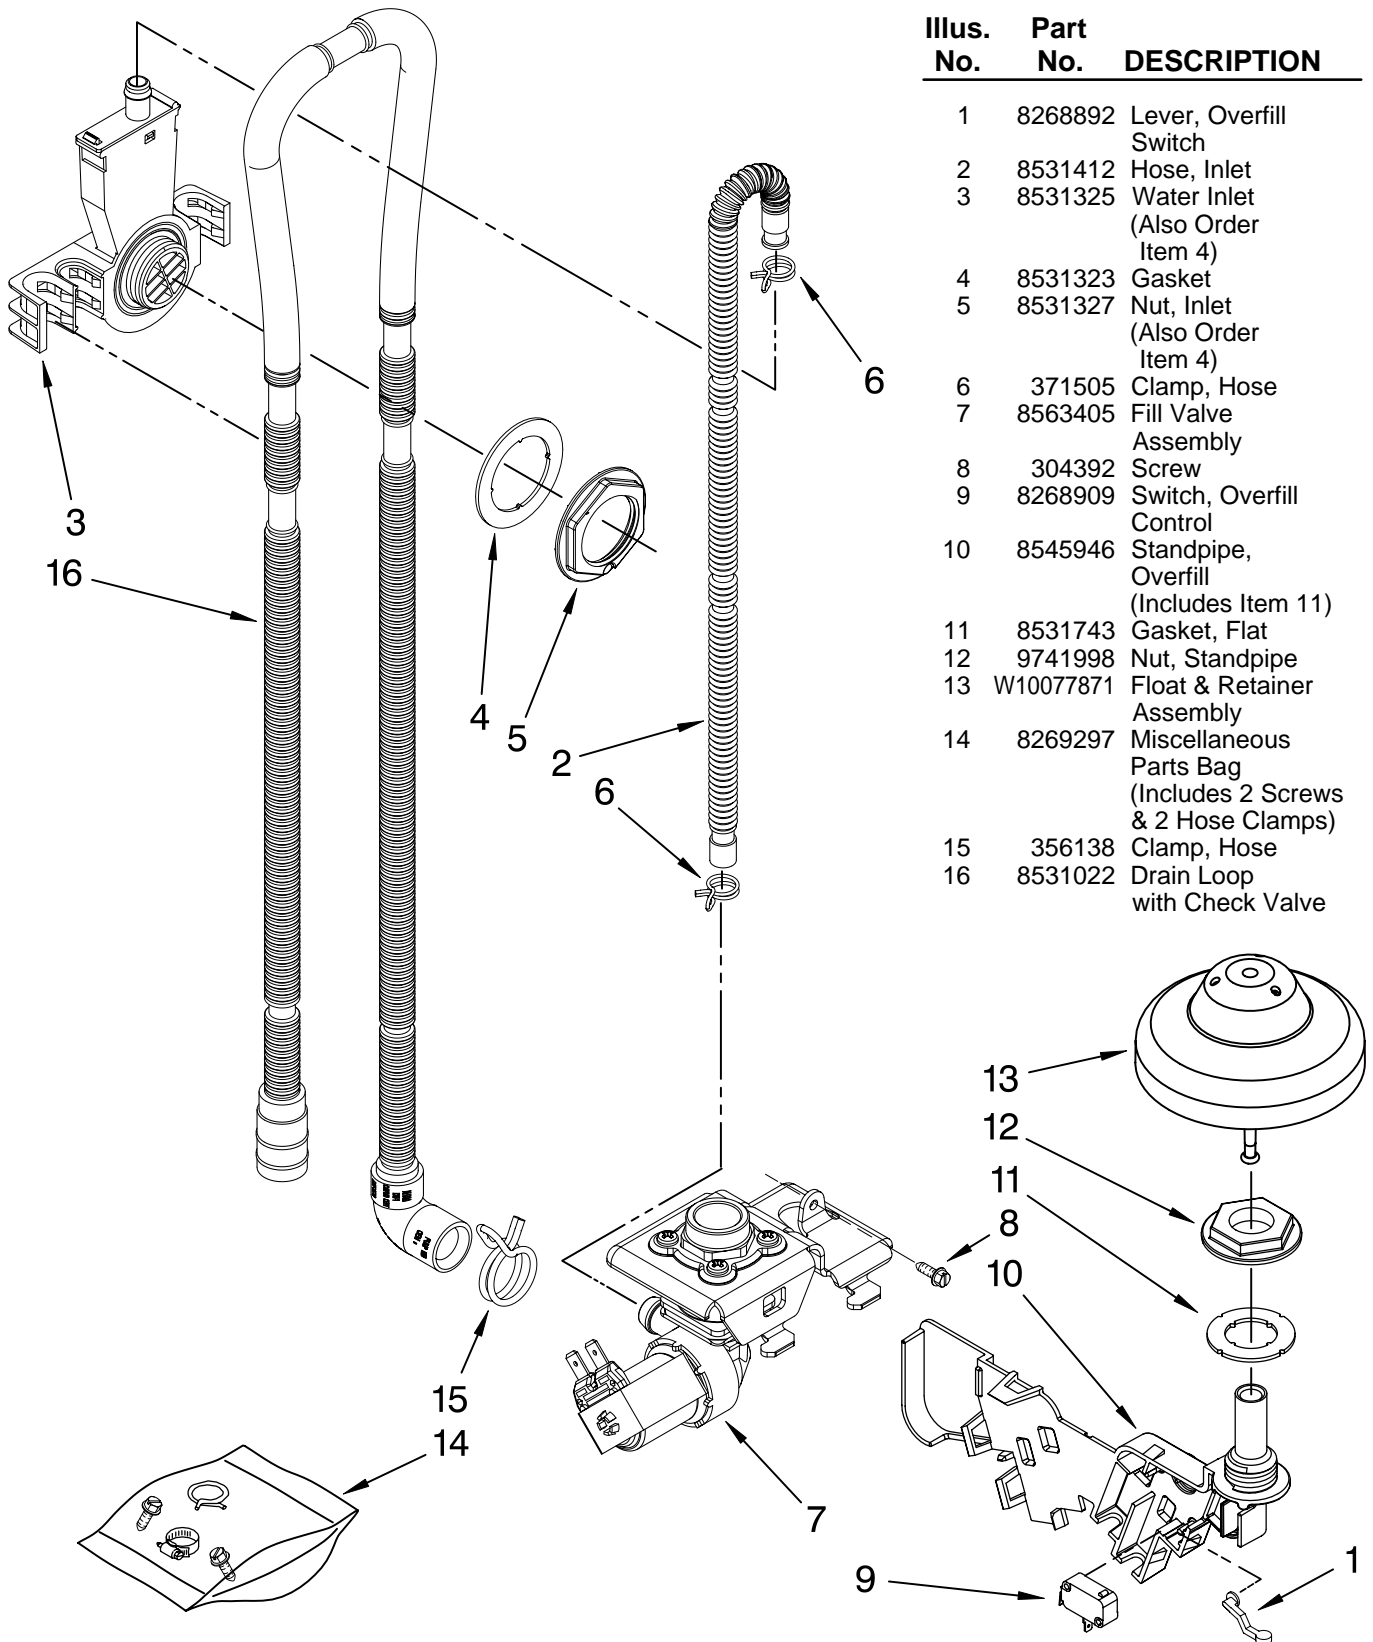

Illus. No.	Part No.	DESCRIPTION
6	8269259	Gasket, Vent
7	W10077877	Deflector, Vent (Also Order Item 6)
8	W10077882	Dispenser, Assembly
9	8269258	Seal, Front
10	8545608	Harness, Vent Motor

Illus. No.	Part No.	DESCRIPTION
11	8574160	Seal, Side
12	8573176	Wiring Harness
13	8281154	Screw
14	8535660	Seal, Console/door
15	8535637	Bracket, Dispenser
16	8531865	Shield, Dispenser
17	W10077881	Knob, Rinse Aid

FOR ORDERING INFORMATION REFER TO PARTS PRICE LIST

LOWER WASHARM AND STRAINER PARTS

For Models: KUDC03ITBL1, KUDC03ITBS1
(Black) (Stainless)

Illus. No.	Part No.	DESCRIPTION
1	W10077965	Wash Arm Assembly
2	W10077899	Cap, Internal Rear Feed (Also Order Item 3)
3	8268340	Seal, Sprayarm
4	W10077898	Hub, Lower Sprayarm (Also Order Item 3)

FOR ORDERING INFORMATION REFER TO PARTS PRICE LIST

HEATER PARTS

For Models: KUDC03ITBL1, KUDC03ITBS1
(Black) (Stainless)

Illus. No.	Part No.	DESCRIPTION
1	8537057	Heater Element Assembly (Also Includes Item 2)
2	717273	Washer, Heater Element
3	8268548	Nut, Heater Element
4	3400931	Retainer, Spring Grip

NOTE: If heater element is removed, it must be replaced.

FOR ORDERING INFORMATION REFER TO PARTS PRICE LIST

FILL, DRAIN AND OVERFILL PARTS

For Models: KUDC03ITBL1, KUDC03ITBS1

(Black) (Stainless)

Illus. No.	Part No.	DESCRIPTION
1	8268892	Lever, Overflow Switch
2	8531412	Hose, Inlet
3	8531325	Water Inlet (Also Order Item 4)
4	8531323	Gasket
5	8531327	Nut, Inlet (Also Order Item 4)
6	371505	Clamp, Hose
7	8563405	Fill Valve Assembly
8	304392	Screw
9	8268909	Switch, Overflow Control
10	8545946	Standpipe, Overflow (Includes Item 11)
11	8531743	Gasket, Flat
12	9741998	Nut, Standpipe
13	W10077871	Float & Retainer Assembly
14	8269297	Miscellaneous Parts Bag (Includes 2 Screws & 2 Hose Clamps)
15	356138	Clamp, Hose
16	8531022	Drain Loop with Check Valve