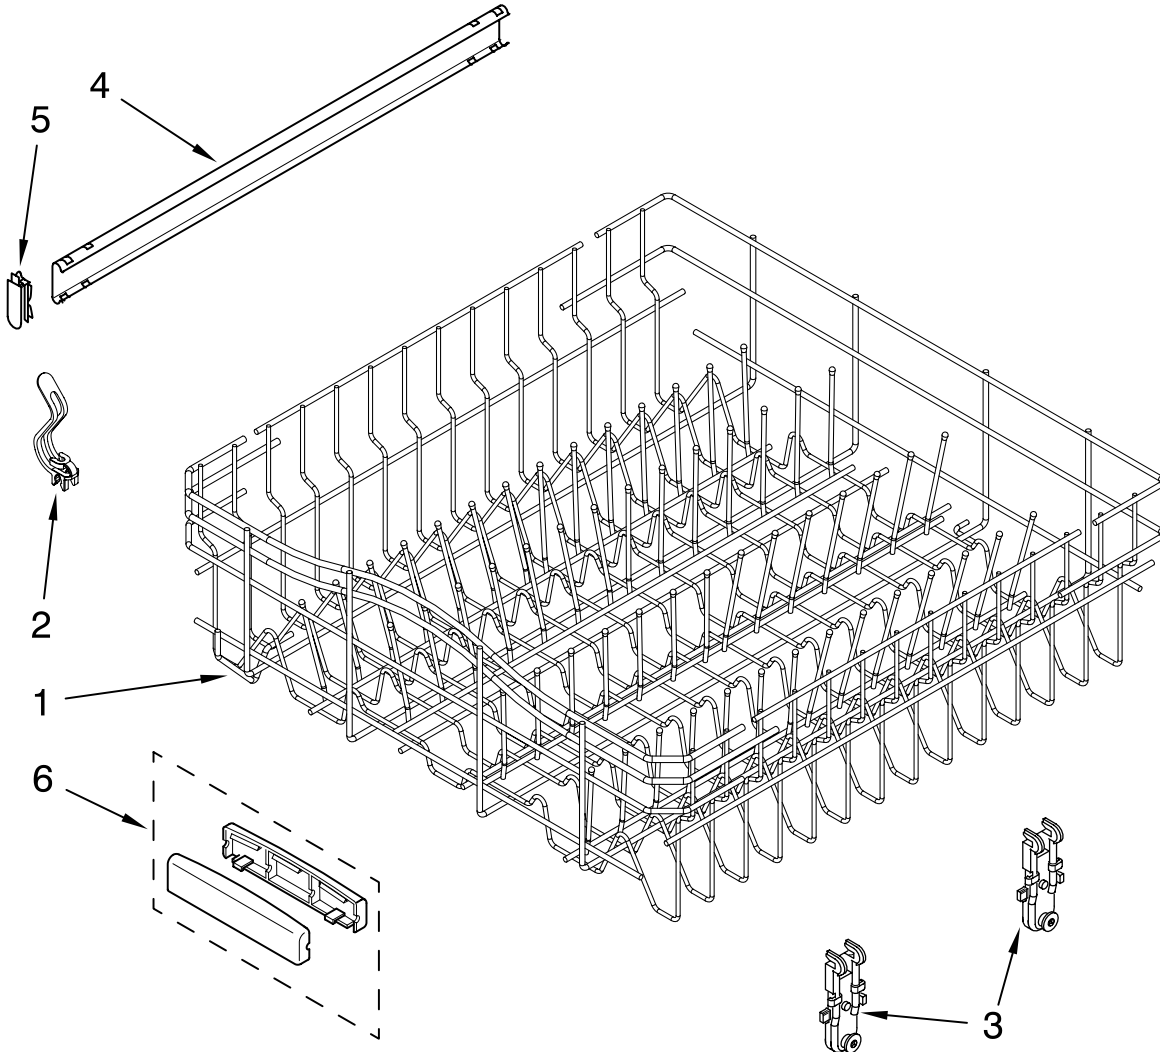

FOR ORDERING INFORMATION REFER TO PARTS PRICE LIST

UPPER RACK AND TRACK PARTS

For Models: KUDC03ITBL1, KUDC03ITBS1
(Black) (Stainless)

Illus. No.	Part No.	DESCRIPTION
1	8539234	Dishrack, Upper
2	W10077844	Clip, No-Flip
3	W10078214	Mount, Wheel Stationary
4	3385089	Track, Rack
5	W10082860	Stop, Track
6	8539110	Handle, Dishrack