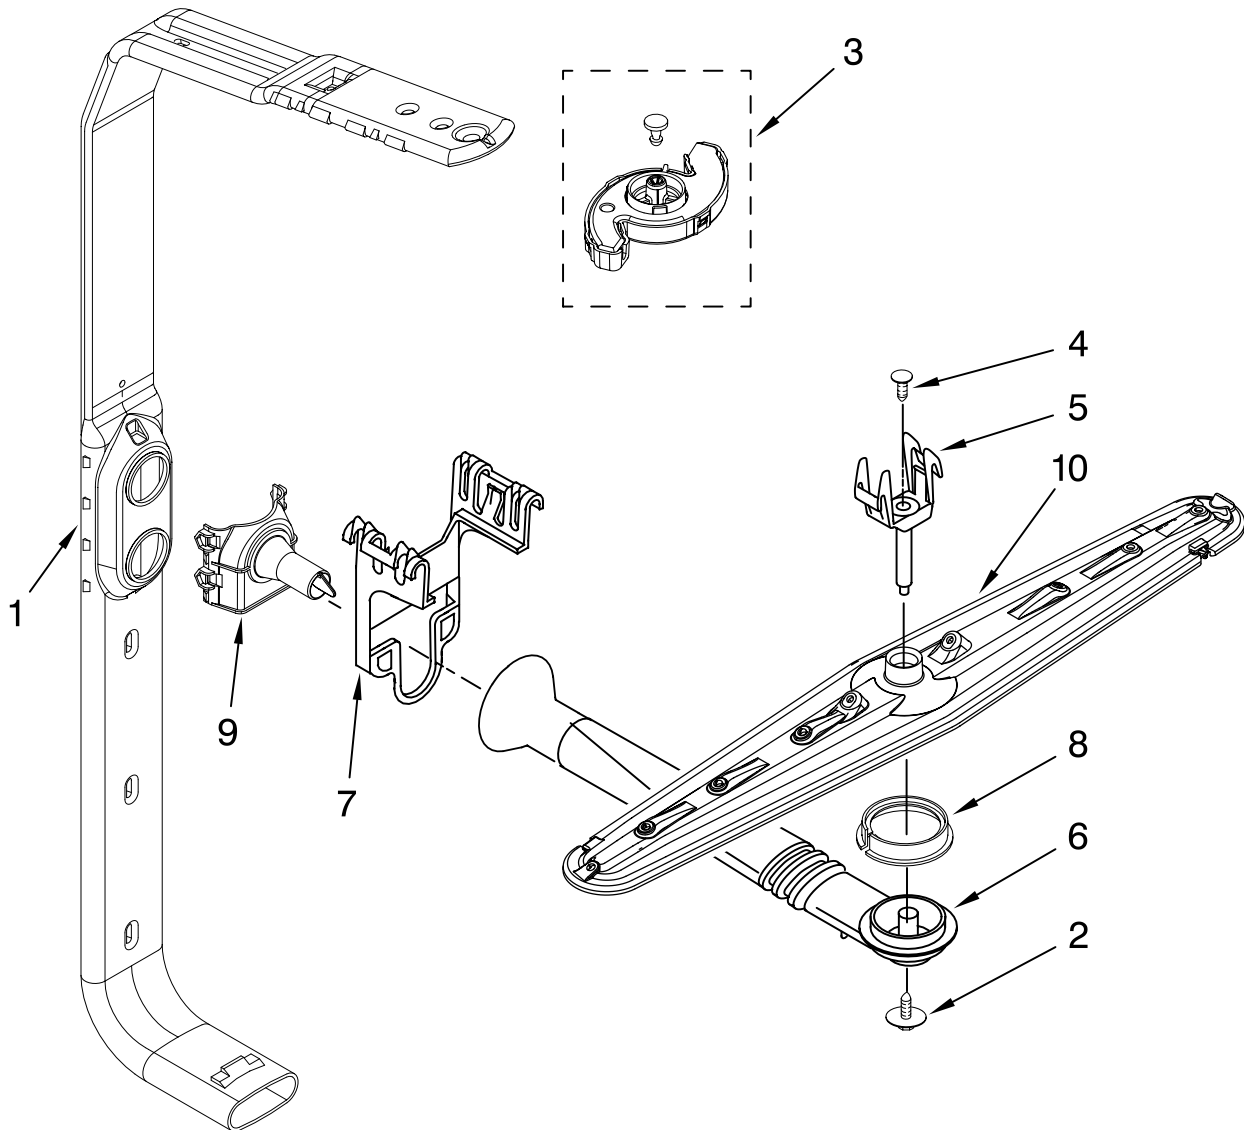

UPPER WASH AND RINSE PARTS

For Models: KUDC03ITBL1, KUDC03ITBS1

(Black) (Stainless)

Illus. No.	Part No.	DESCRIPTION

1	W10077896	Feed Tube Assembly (Also Includes Item 3)
2	8533889	Screw
3	8557720	Sprayarm, 3rd Level
4	W10118464	Cover, Screw
5	W10082867	Mount
6	W10082833	Manifold
7	W10082832	Hanger
8	8268433	Seal, Sprayarm
9	W10077923	Nozzle-Feed
10	W10082841	Sprayarm

FOR ORDERING INFORMATION REFER TO PARTS PRICE LIST