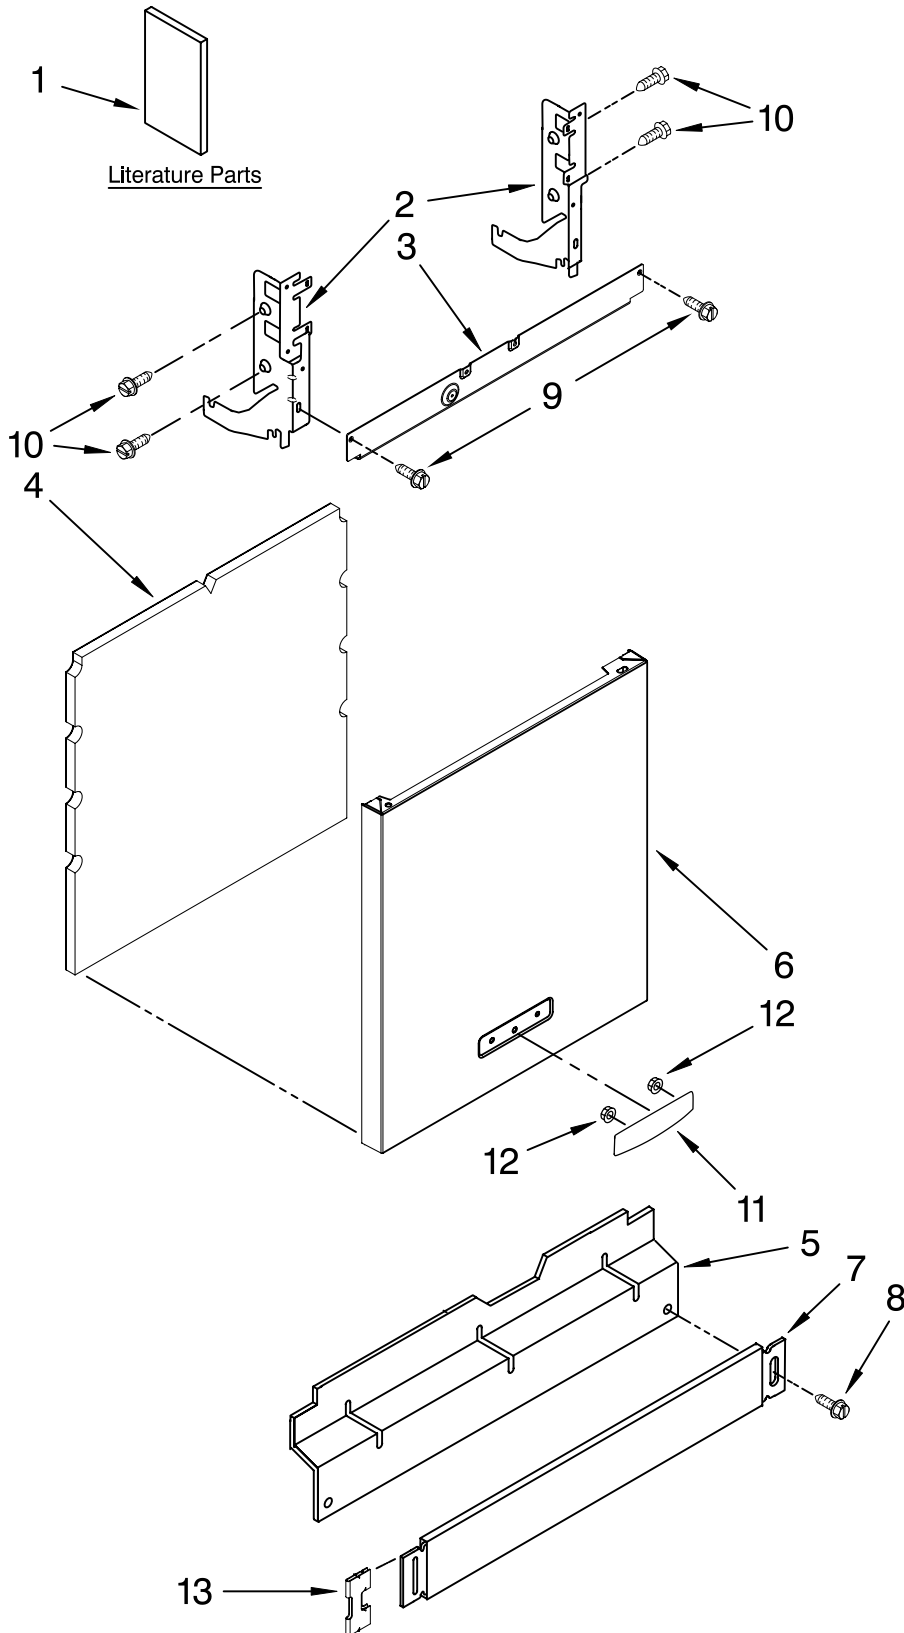

KitchenAid® DOOR AND PANEL PARTS

For Models: KUDC03ITBL1, KUDC03ITBS1

(Black) (Stainless)

UNDERCOUNTER
DISHWASHER

Illus. No.	Part No.	DESCRIPTION
1		Literature Parts
	W10078153	Instructions, Installation
	W10084091	Guide, Consumer Reference
	W10111124	Energy Guide
	W10084169	Guide, Use & Care
	W10082651	Tech Sheet
2		Arm, Hinge
	8534854	Left
	8534853	Right
3	8564886	Stiffener, Door
4	8542577	Insulation, Door
5		Access Panel
	8573255	Black
6		Panel, Full Front (Includes Items 4, 11 & 12)
	W10077995	Black
	W10137620	Stainless
7		Toe Panel (Includes #13)
	8573286	Black
8	302868	Screw
9	304392	Screw
10	3400071	Screw
11		Nameplate
	W10021860	Black
	W10021850	Stainless
12	2004333	Nut
13	8269016	Clip, Ground

FOR ORDERING INFORMATION REFER TO PARTS PRICE LIST

CONTROL PANEL PARTS

For Models: KUDC03ITBL1, KUDC03ITBS1
(Black) (Stainless)

Illus. No.	Part No.	DESCRIPTION
1		Console Assembly (Includes Insert)
	W10084152	Black
2	8268540	Spring, Handle
3	8546546	Clip, Bi-Metal
4	3400412	Screw
5	8524471	Actuator, Latch
6	661663	Bi-Metal
8	3369051	Screw
9		Handle, Latch
	8269117	Black
10	8524476	Bolt, Latch
11	W10084142	Control, Electronic
12	8269209	Switch, Door

FOR ORDERING INFORMATION REFER TO PARTS PRICE LIST

DOOR AND LATCH PARTS

For Models: KUDC03ITBL1, KUDC03ITBS1
(Black) (Stainless)

Illus. No.	Part No.	DESCRIPTION
1	3369051	Screw, Door
2	8281217	Screw
3	8530900	Inner Door Mastic Assembly (Also Order Item 6)
4	W10077883	Inlet, Air
5	8572583	Vent Assembly (Also Order Item 6)