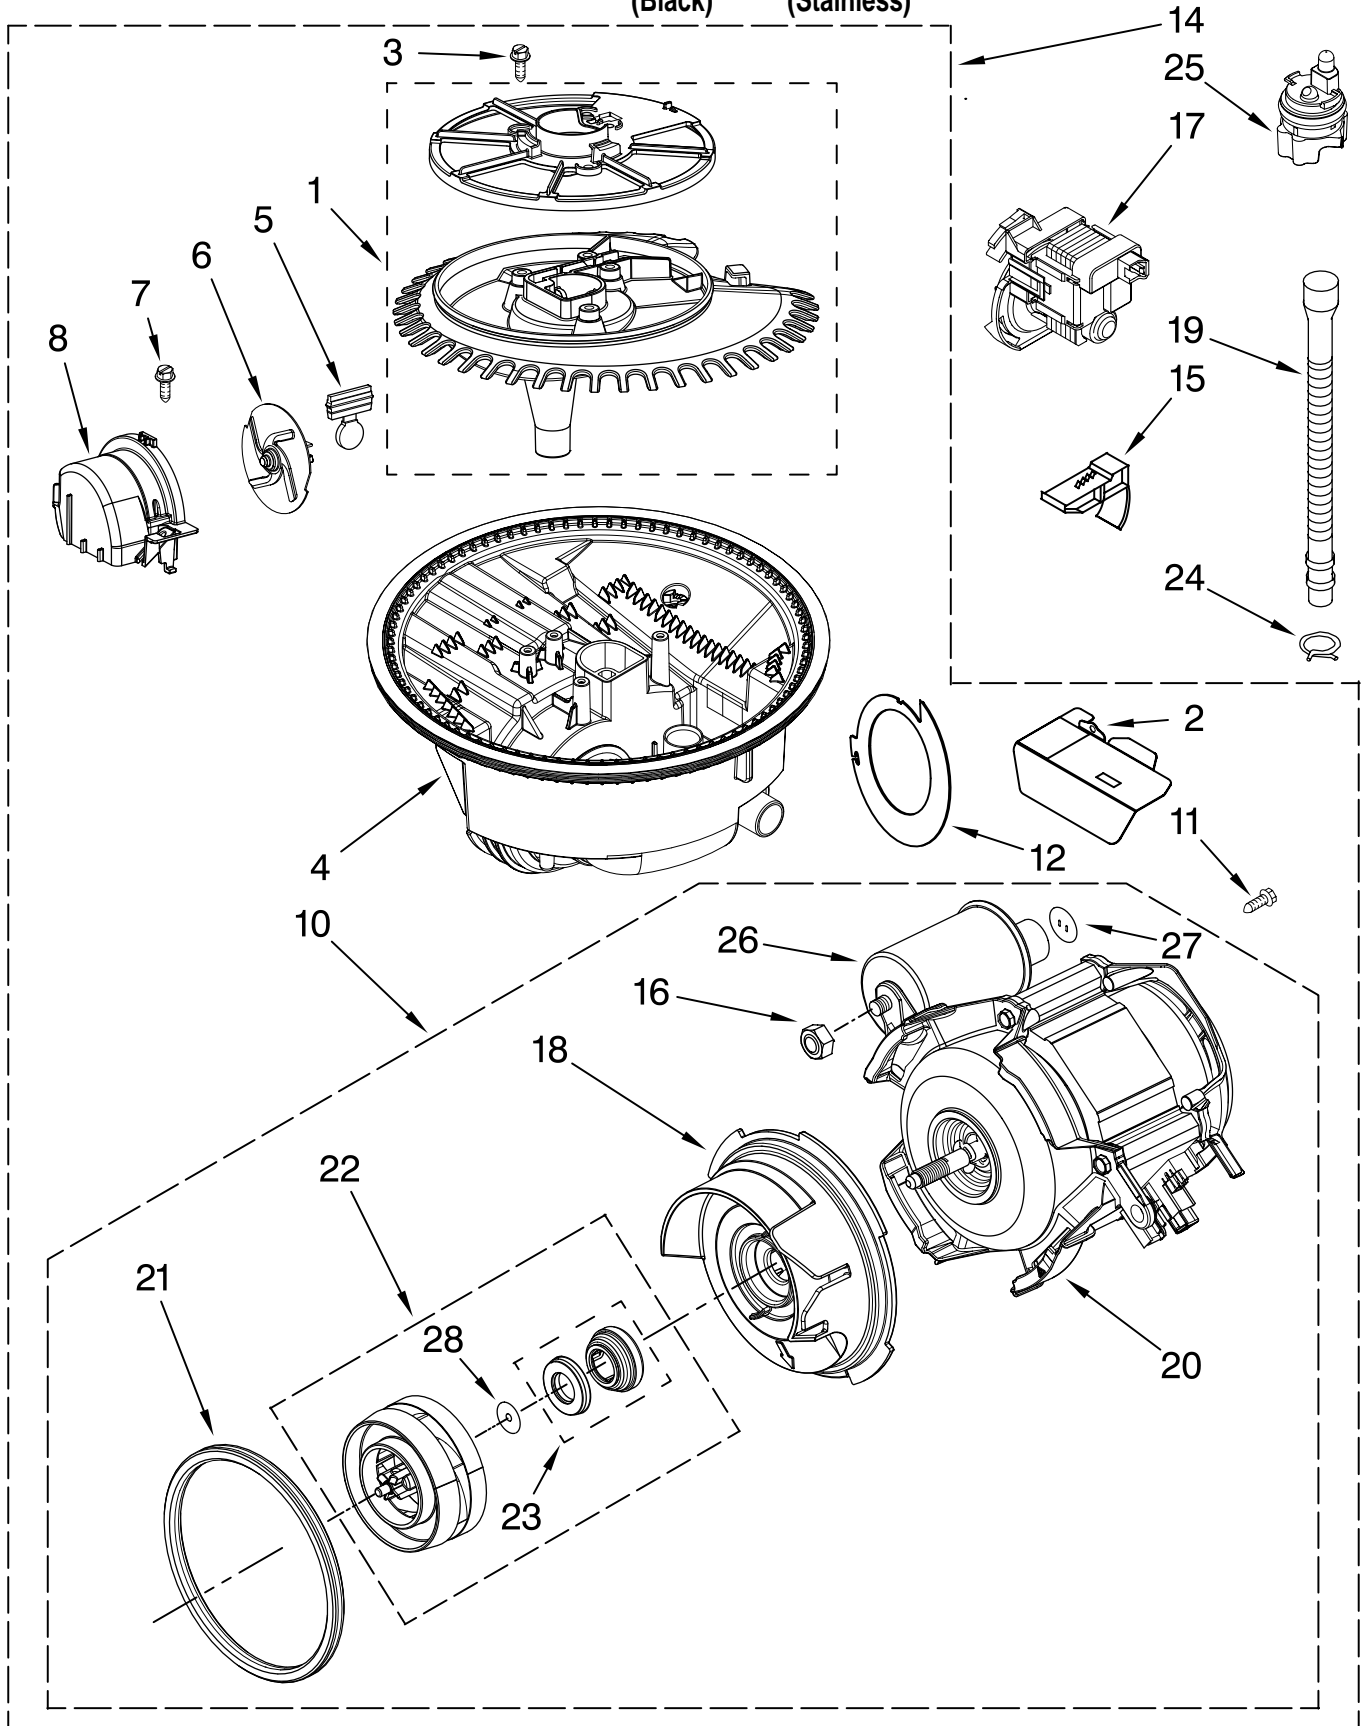

PUMP AND MOTOR PARTS

For Models: KUDC03ITBL1, KUDC03ITBS1
(Black) (Stainless)

FOR ORDERING INFORMATION REFER TO PARTS PRICE LIST

PUMP AND MOTOR PARTS

For Models: KUDC03ITBL1, KUDC03ITBS1

(Black) (Stainless)

<u>Illus.</u> <u>No.</u>	<u>Part</u> <u>No.</u>	<u>DESCRIPTION</u>
1	8534952	Accumulator Assy
2	8283527	Shield, Motor
3	3400069	Screw
4	8572618	Sump With Seal
5	8268375	Check Valve, Sump
6	W10083957	Chopper Assembly
7	9741232	Screw
8	8531857	Protector, Inlet
10	8535760	Motor Assembly
11	3400217	Screw
12	8268391	Screen, Separation
14	W10084107	Sump & Motor Assembly (Includes Item 15)
15	8269524	Tab, Sump
16	8533949	Nut
17	661662	Pump, Drain
18	8531019	Volute, Back (Also Order Items 23 & 28)
19	8269144	Hose, Drain
20	8535759	Motor
21	8268397	Seal, Volute
22	8531017	Impeller Kit
23	8268403	Face Seal Assembly (Also Order Item 28)
24	356138	Clamp, Hose
25	W10082647	Optical Water Indicator
26	8535474	Capacitor
27	8534946	Shield, Capacitor
28	8531018	Washer

FOR ORDERING INFORMATION REFER TO PARTS PRICE LIST