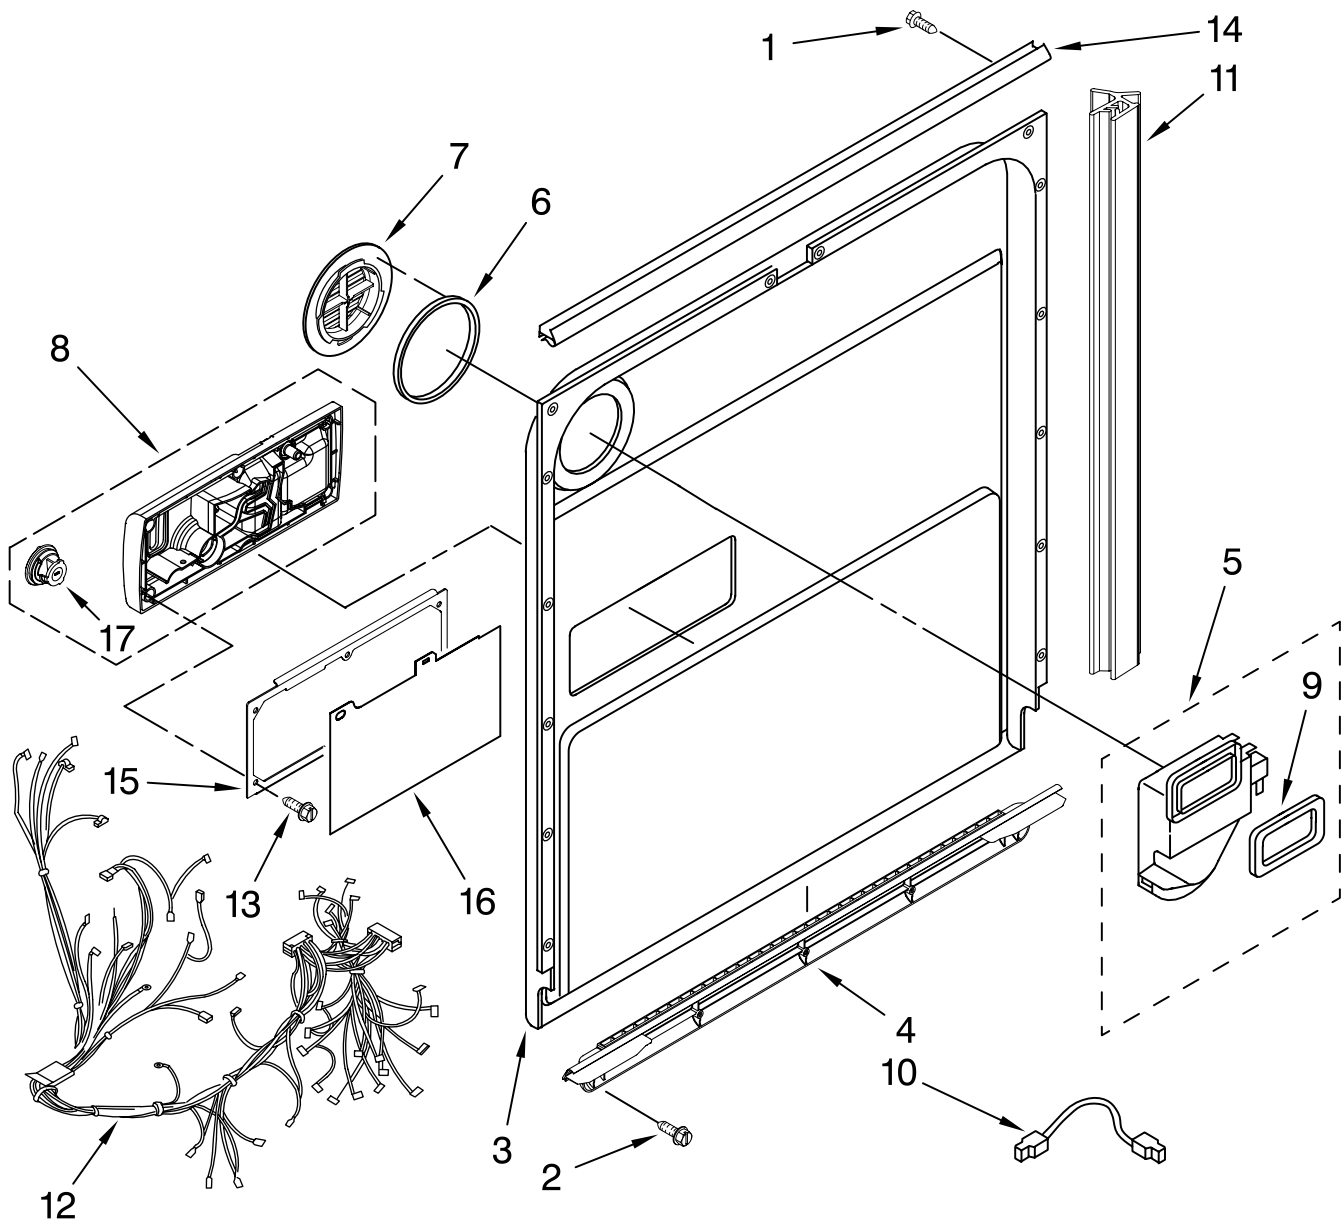

KitchenAid® DOOR AND PANEL PARTS

For Models: KUDC03ITBL1, KUDC03ITBS1

(Black) (Stainless)

UNDERCOUNTER
DISHWASHER

Illus. No.	Part No.	DESCRIPTION
1		Literature Parts
	W10078153	Instructions, Installation
	W10084091	Guide, Consumer Reference
	W10111124	Energy Guide
	W10084169	Guide, Use & Care
	W10082651	Tech Sheet
2		Arm, Hinge
	8534854	Left
	8534853	Right
3	8564886	Stiffener, Door
4	8542577	Insulation, Door
5		Access Panel
	8573255	Black
6		Panel, Full Front (Includes Items 4, 11 & 12)
	W10077995	Black
	W10137620	Stainless
7		Toe Panel (Includes #13)
	8573286	Black
8	302868	Screw
9	304392	Screw
10	3400071	Screw
11		Nameplate
	W10021860	Black
	W10021850	Stainless
12	2004333	Nut
13	8269016	Clip, Ground

FOR ORDERING INFORMATION REFER TO PARTS PRICE LIST

CONTROL PANEL PARTS

For Models: KUDC03ITBL1, KUDC03ITBS1
(Black) (Stainless)

Illus. No.	Part No.	DESCRIPTION
1		Console Assembly (Includes Insert)
	W10084152	Black
2	8268540	Spring, Handle
3	8546546	Clip, Bi-Metal
4	3400412	Screw
5	8524471	Actuator, Latch
6	661663	Bi-Metal
8	3369051	Screw
9		Handle, Latch
	8269117	Black
10	8524476	Bolt, Latch
11	W10084142	Control, Electronic
12	8269209	Switch, Door

FOR ORDERING INFORMATION REFER TO PARTS PRICE LIST

DOOR AND LATCH PARTS

For Models: KUDC03ITBL1, KUDC03ITBS1
(Black) (Stainless)

Illus. No.	Part No.	DESCRIPTION
1	3369051	Screw, Door
2	8281217	Screw
3	8530900	Inner Door Mastic Assembly (Also Order Item 6)
4	W10077883	Inlet, Air
5	8572583	Vent Assembly (Also Order Item 6)

Illus. No.	Part No.	DESCRIPTION
6	8269259	Gasket, Vent
7	W10077877	Deflector, Vent (Also Order Item 6)
8	W10077882	Dispenser, Assembly
9	8269258	Seal, Front
10	8545608	Harness, Vent Motor

Illus. No.	Part No.	DESCRIPTION
11	8574160	Seal, Side
12	8573176	Wiring Harness
13	8281154	Screw
14	8535660	Seal, Console/door
15	8535637	Bracket, Dispenser
16	8531865	Shield, Dispenser
17	W10077881	Knob, Rinse Aid