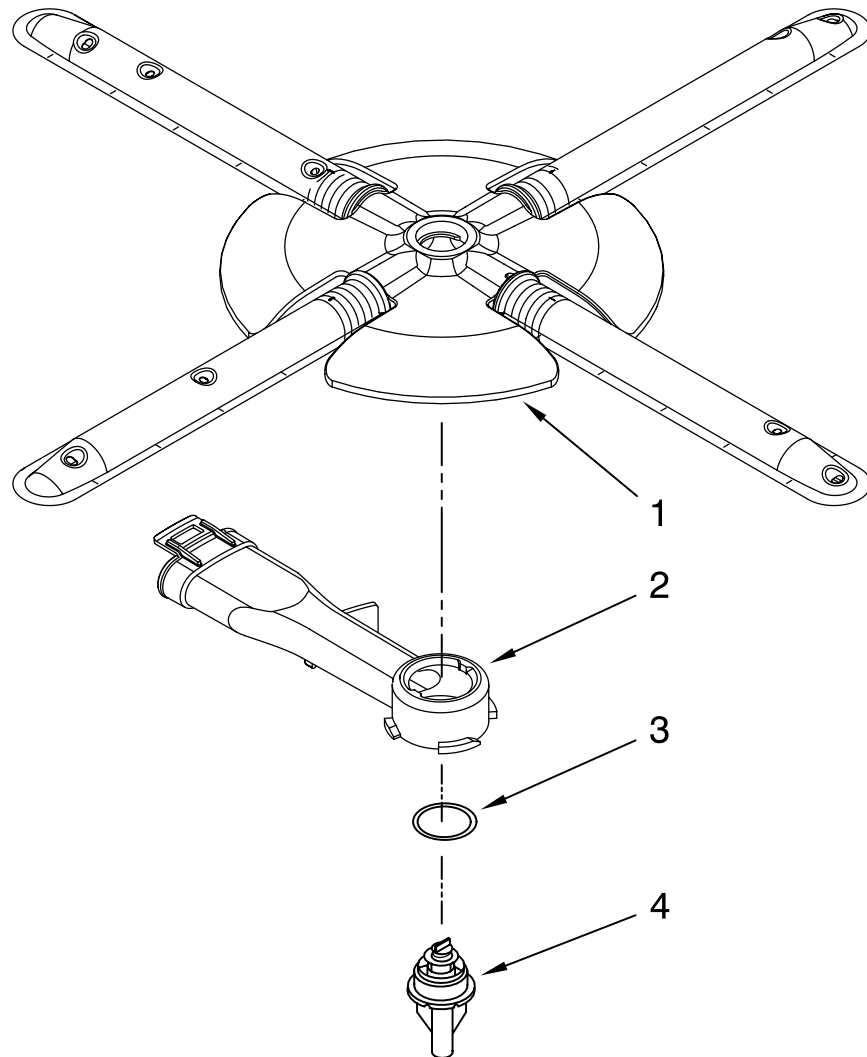

FOR ORDERING INFORMATION REFER TO PARTS PRICE LIST

CONTROL PANEL PARTS

For Models: KUDC03ITBL1, KUDC03ITBS1
(Black) (Stainless)

Illus. No.	Part No.	DESCRIPTION
1		Console Assembly (Includes Insert)
	W10084152	Black
2	8268540	Spring, Handle
3	8546546	Clip, Bi-Metal
4	3400412	Screw
5	8524471	Actuator, Latch
6	661663	Bi-Metal
8	3369051	Screw
9		Handle, Latch
	8269117	Black
10	8524476	Bolt, Latch
11	W10084142	Control, Electronic
12	8269209	Switch, Door

FOR ORDERING INFORMATION REFER TO PARTS PRICE LIST

DOOR AND LATCH PARTS

For Models: KUDC03ITBL1, KUDC03ITBS1
(Black) (Stainless)

Illus. No.	Part No.	DESCRIPTION
1	3369051	Screw, Door
2	8281217	Screw
3	8530900	Inner Door Mastic Assembly (Also Order Item 6)
4	W10077883	Inlet, Air
5	8572583	Vent Assembly (Also Order Item 6)

Illus. No.	Part No.	DESCRIPTION
6	8269259	Gasket, Vent
7	W10077877	Deflector, Vent (Also Order Item 6)
8	W10077882	Dispenser, Assembly
9	8269258	Seal, Front
10	8545608	Harness, Vent Motor

Illus. No.	Part No.	DESCRIPTION
11	8574160	Seal, Side
12	8573176	Wiring Harness
13	8281154	Screw
14	8535660	Seal, Console/door
15	8535637	Bracket, Dispenser
16	8531865	Shield, Dispenser
17	W10077881	Knob, Rinse Aid

FOR ORDERING INFORMATION REFER TO PARTS PRICE LIST

LOWER WASHARM AND STRAINER PARTS

For Models: KUDC03ITBL1, KUDC03ITBS1
(Black) (Stainless)

Illus. No.	Part No.	DESCRIPTION
1	W10077965	Wash Arm Assembly
2	W10077899	Cap, Internal Rear Feed (Also Order Item 3)
3	8268340	Seal, Sprayarm
4	W10077898	Hub, Lower Sprayarm (Also Order Item 3)