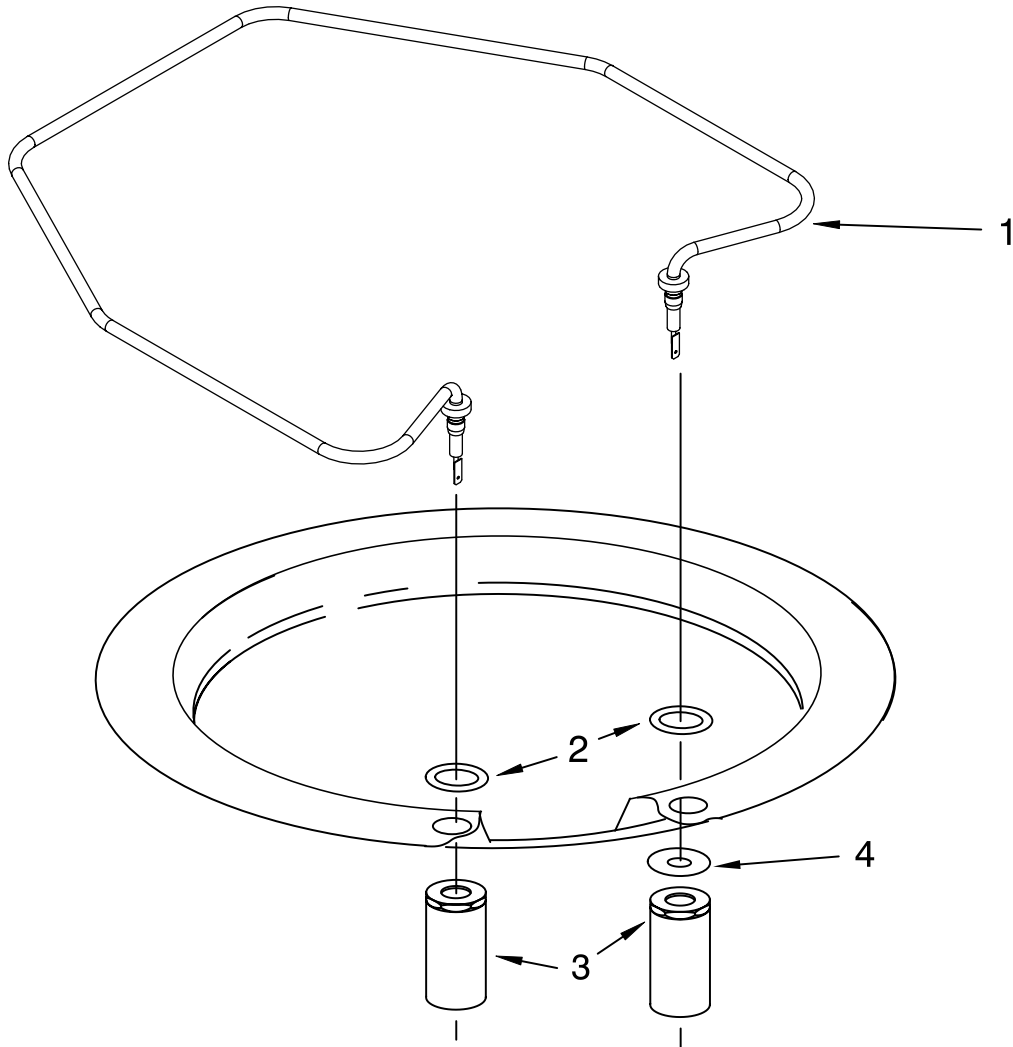

Illus. No.	Part No.	DESCRIPTION
6	8269259	Gasket, Vent
7	W10077877	Deflector, Vent (Also Order Item 6)
8	W10077882	Dispenser, Assembly
9	8269258	Seal, Front
10	8545608	Harness, Vent Motor

Illus. No.	Part No.	DESCRIPTION
11	8574160	Seal, Side
12	8573176	Wiring Harness
13	8281154	Screw
14	8535660	Seal, Console/door
15	8535637	Bracket, Dispenser
16	8531865	Shield, Dispenser
17	W10077881	Knob, Rinse Aid

FOR ORDERING INFORMATION REFER TO PARTS PRICE LIST

LOWER WASHARM AND STRAINER PARTS

For Models: KUDC03ITBL1, KUDC03ITBS1
(Black) (Stainless)

Illus. No.	Part No.	DESCRIPTION
1	W10077965	Wash Arm Assembly
2	W10077899	Cap, Internal Rear Feed (Also Order Item 3)
3	8268340	Seal, Sprayarm
4	W10077898	Hub, Lower Sprayarm (Also Order Item 3)

FOR ORDERING INFORMATION REFER TO PARTS PRICE LIST

HEATER PARTS

For Models: KUDC03ITBL1, KUDC03ITBS1
(Black) (Stainless)

Illus. No.	Part No.	DESCRIPTION
1	8537057	Heater Element Assembly (Also Includes Item 2)
2	717273	Washer, Heater Element
3	8268548	Nut, Heater Element
4	3400931	Retainer, Spring Grip

NOTE: If heater element is removed, it must be replaced.

FOR ORDERING INFORMATION REFER TO PARTS PRICE LIST

FILL, DRAIN AND OVERFILL PARTS

For Models: KUDC03ITBL1, KUDC03ITBS1

(Black) (Stainless)

Illus. No.	Part No.	DESCRIPTION
1	8268892	Lever, Overflow Switch
2	8531412	Hose, Inlet
3	8531325	Water Inlet (Also Order Item 4)
4	8531323	Gasket
5	8531327	Nut, Inlet (Also Order Item 4)
6	371505	Clamp, Hose
7	8563405	Fill Valve Assembly
8	304392	Screw
9	8268909	Switch, Overflow Control
10	8545946	Standpipe, Overflow (Includes Item 11)
11	8531743	Gasket, Flat
12	9741998	Nut, Standpipe
13	W10077871	Float & Retainer Assembly
14	8269297	Miscellaneous Parts Bag (Includes 2 Screws & 2 Hose Clamps)
15	356138	Clamp, Hose
16	8531022	Drain Loop with Check Valve