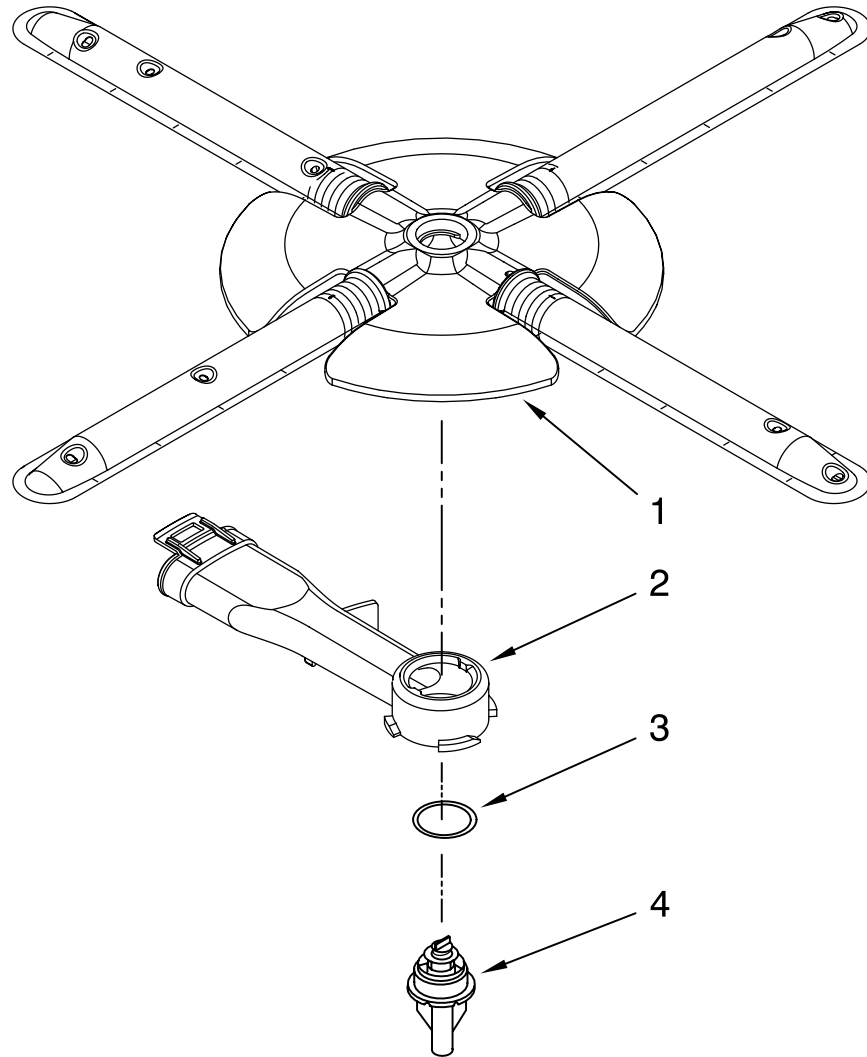

FOR ORDERING INFORMATION REFER TO PARTS PRICE LIST

CONTROL PANEL PARTS

For Models: KUDC03ITBL2, KUDC03ITBS2
(Black) (Stainless)

Illus. No.	Part No.	DESCRIPTION
1		Console Assembly (Includes Insert)
	W10084152	Black
2	8268540	Spring, Handle
3	8546546	Clip, BI-Metal
4	3400412	Screw
5	8524471	Actuator, Latch
6	661663	Bi-Metal
8	3369051	Screw
9		Handle, Latch
	8269117	Black
10	8524476	Bolt, Latch
11	W10084142	Control, Electronic
12	8269209	Switch, Door

FOR ORDERING INFORMATION REFER TO PARTS PRICE LIST

DOOR AND LATCH PARTS

For Models: KUDC03ITBL2, KUDC03ITBS2
(Black) (Stainless)

Illus. No.	Part No.	DESCRIPTION
1	3369051	Screw, Door
2	8281217	Screw
3	W10084288	Inner Door Mastic Assembly (Also Order Item 6)
4	W10077883	Inlet, Air
5	8572583	Vent Assembly (Also Order Item 6)

Illus. No.	Part No.	DESCRIPTION
6	8269259	Gasket, Vent
7	W10077877	Deflector, Vent (Also Order Item 6)
8	W10077882	Dispenser, Assembly
9	8269258	Seal, Front
10	8545608	Harness, Vent Motor

Illus. No.	Part No.	DESCRIPTION
11	8574160	Seal, Side
12	8573176	Wiring Harness
13	8281154	Screw
14	8535660	Seal, Console/door
15	8535637	Bracket, Dispenser
16	8531865	Shield, Dispenser
17	W10077881	Knob, Rinse Aid

FOR ORDERING INFORMATION REFER TO PARTS PRICE LIST

LOWER WASHARM AND STRAINER PARTS

For Models: KUDC03ITBL2, KUDC03ITBS2
(Black) (Stainless)

Illus. No.	Part No.	DESCRIPTION
1	W10077965	Wash Arm Assembly
2	W10077899	Cap, Internal Rear Feed (Also Order Item 3)
3	8268340	Seal, Sprayarm
4	W10077898	Hub, Lower Sprayarm (Also Order Item 3)