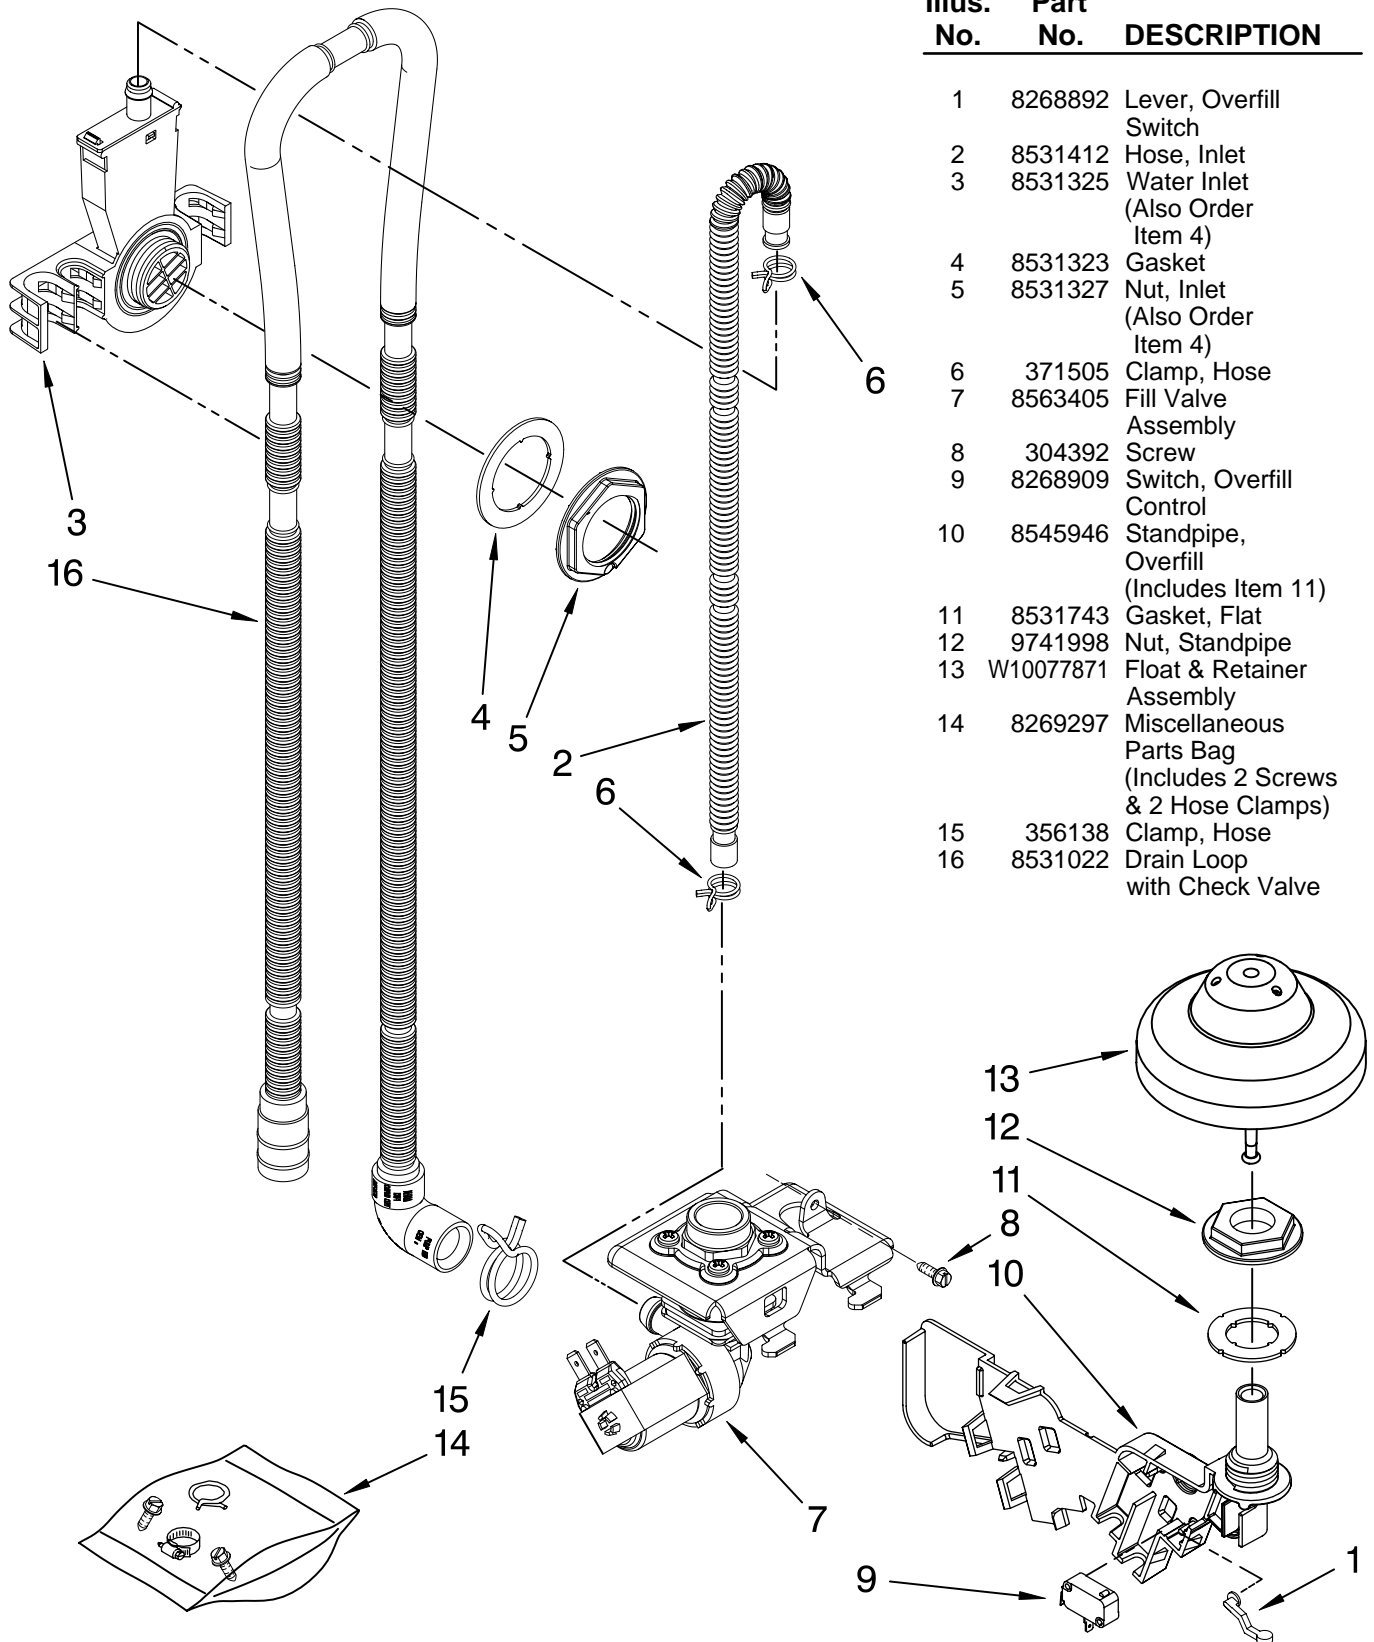

FOR ORDERING INFORMATION REFER TO PARTS PRICE LIST

HEATER PARTS

For Models: KUDC03ITBL2, KUDC03ITBS2
(Black) (Stainless)

Illus. No.	Part No.	DESCRIPTION
1	8537057	Heater Element Assembly (Also Includes Item 2)
2	717273	Washer, Heater Element
3	8268548	Nut, Heater Element
4	3400931	Retainer, Spring Grip

NOTE: If heater element is removed, it must be replaced.

FOR ORDERING INFORMATION REFER TO PARTS PRICE LIST

FILL, DRAIN AND OVERFILL PARTS

For Models: KUDC03ITBL2, KUDC03ITBS2
(Black) (Stainless)

Illus. No.	Part No.	DESCRIPTION
1	8268892	Lever, Overfill Switch
2	8531412	Hose, Inlet
3	8531325	Water Inlet (Also Order Item 4)
4	8531323	Gasket
5	8531327	Nut, Inlet (Also Order Item 4)
6	371505	Clamp, Hose
7	8563405	Fill Valve Assembly
8	304392	Screw
9	8268909	Switch, Overfill Control
10	8545946	Standpipe, Overflow (Includes Item 11)
11	8531743	Gasket, Flat
12	9741998	Nut, Standpipe
13	W10077871	Float & Retainer Assembly
14	8269297	Miscellaneous Parts Bag (Includes 2 Screws & 2 Hose Clamps)
15	356138	Clamp, Hose
16	8531022	Drain Loop with Check Valve

Illus. No.	Part No.	DESCRIPTION
1	W10084283	Tub Assembly
2	3400072	Screw
3	W10112096	Door Seal
4	W10082838	Plug Tub
5	9743002	Gasket, Bracket Mounting
6	8269110	Seal, Cabinet
7	8573061	Strain Relief
8	8270021	Mount, Door Balance
9	3367670	Screw
10	8269145	Bracket, Undercounter
11	3400074	Screw
12	3370389	Screw
13	8268977	Wheel Leg
14	8524584	Leveler, Leg
15	8524474	Wheel, door Balance
16	8270020	Spring, Door Balance
17	W10078083	Wheel & Mount Assembly (Also Order #5)
18	3400892	Screw
19	8268991	Cover, Terminal Box
20	8535568	Link, Door Balance
21	304666	Retainer, Push
23	8573241	Shield, Sound
24	9742648	Bracket, Thermostat
25	661566	Thermostat
26	8580309	Strike, Latch
27	3378128	Washer, Pronged Cup
28	3400014	Screw