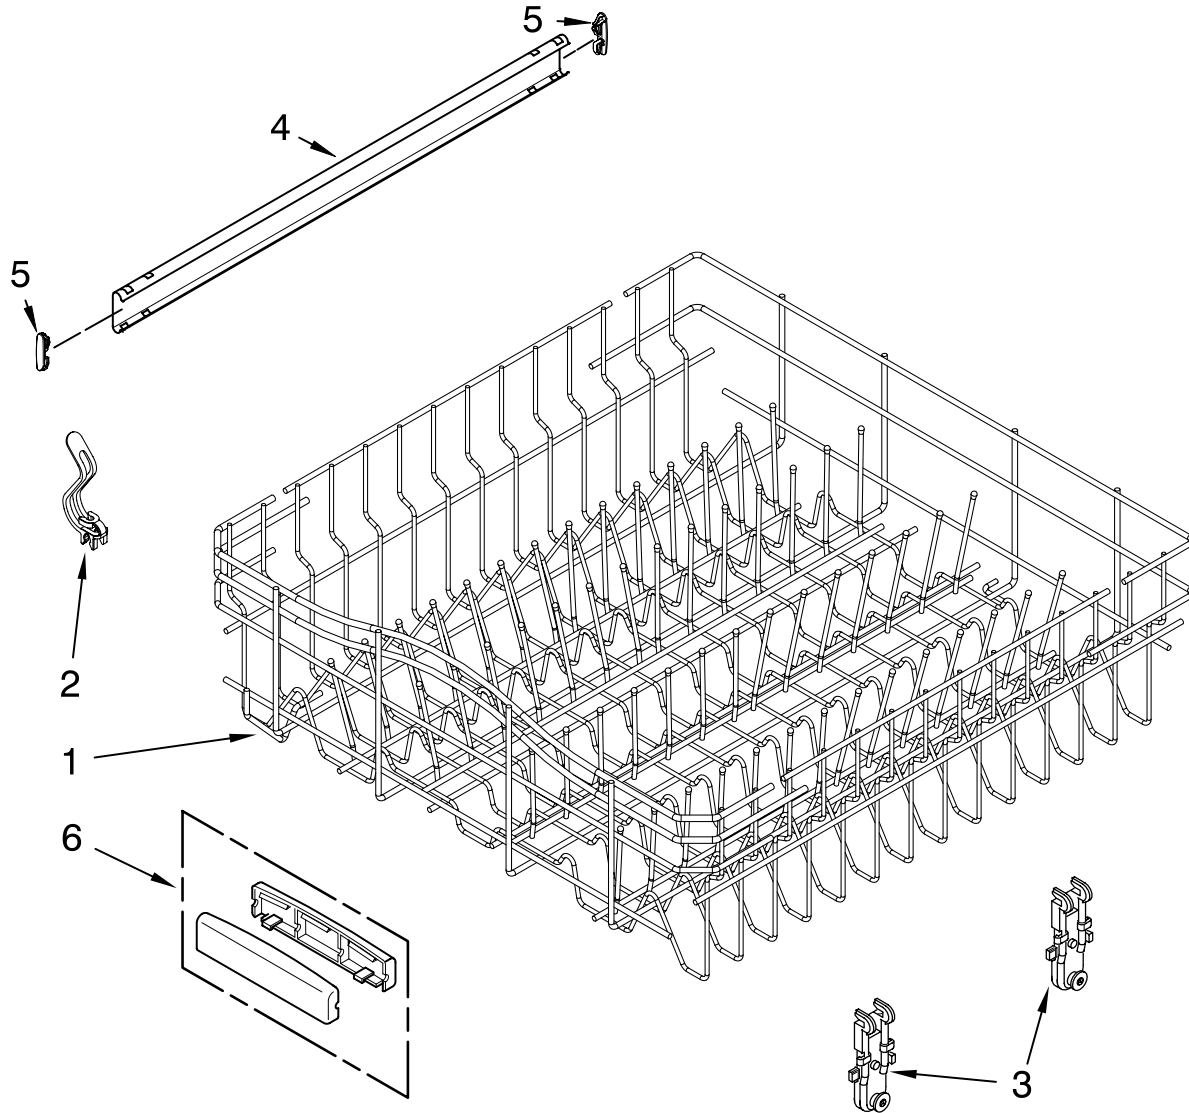

UPPER RACK AND TRACK PARTS

For Models: KUDC03ITBL2, KUDC03ITBS2
(Black) (Stainless)

Illus. No.	Part No.	DESCRIPTION
1	8539234	Dishrack, Upper
2	W10077844	Clip, No-Flip
3	W10078214	Mount, Wheel Stationary
4	3385089	Track, Rack
5	W10082860	Stop, Track
6	8539110	Handle, Dishrack

FOR ORDERING INFORMATION REFER TO PARTS PRICE LIST