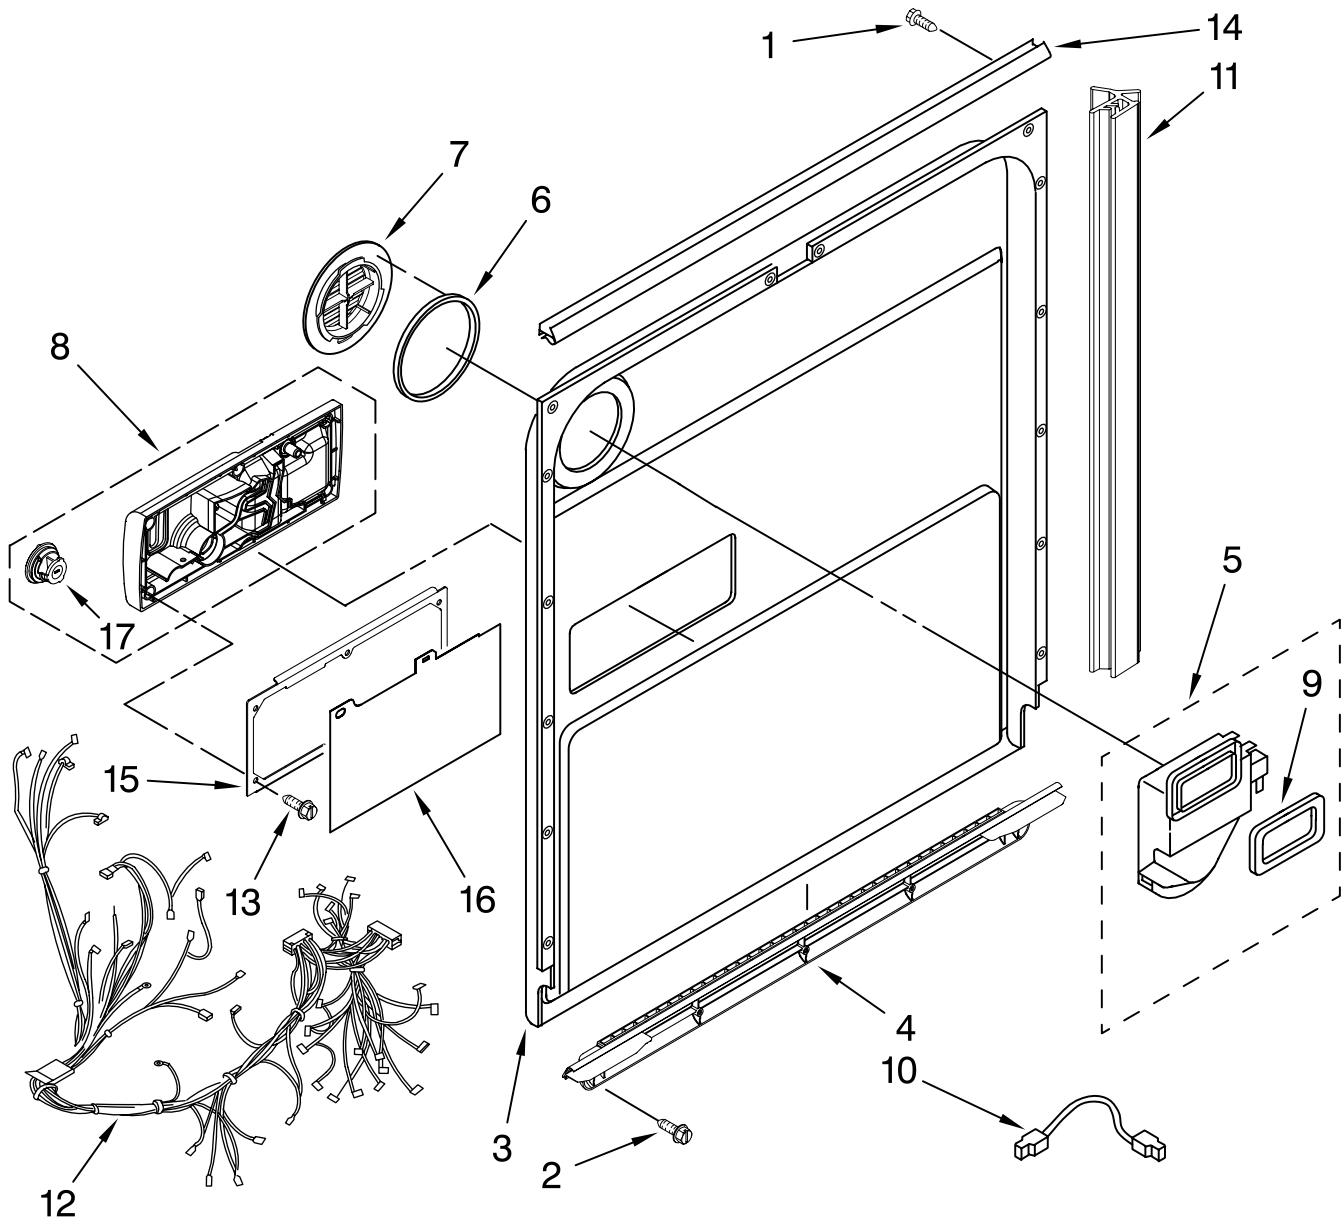

KitchenAid® DOOR AND PANEL PARTS

For Models: KUDC03ITBL2, KUDC03ITBS2
(Black) (Stainless)

UNDERCOUNTER
DISHWASHER

Illus. No.	Part No.	DESCRIPTION
1		Literature Parts
	W10078153	Instructions, Installation
	W10084091	Guide, Use & Care Spanish
	W10111124	Energy Guide
	W10084169	Guide, Use & Care English
	W10082651	Tech Sheet
2		Arm, Hinge
	8534854	Left
	8534853	Right
3	8564886	Stiffener, Door
4	8542577	Insulation, Door
5		Access Panel
	8573255	Black
6		Panel, Full Front (Includes Items 4, 11 & 12)
	W10077995	Black
	W10137620	Stainless
7		Toe Panel (Includes #13)
	8573286	Black
8	302868	Screw
9	304392	Screw
10	3400071	Screw
11		Nameplate
	W10021860	Black
	W10021850	Stainless
12	2004333	Nut
13	8269016	Clip, Ground

FOR ORDERING INFORMATION REFER TO PARTS PRICE LIST

CONTROL PANEL PARTS

For Models: KUDC03ITBL2, KUDC03ITBS2
(Black) (Stainless)

Illus. No.	Part No.	DESCRIPTION
1		Console Assembly (Includes Insert)
	W10084152	Black
2	8268540	Spring, Handle
3	8546546	Clip, BI-Metal
4	3400412	Screw
5	8524471	Actuator, Latch
6	661663	Bi-Metal
8	3369051	Screw
9		Handle, Latch
	8269117	Black
10	8524476	Bolt, Latch
11	W10084142	Control, Electronic
12	8269209	Switch, Door

FOR ORDERING INFORMATION REFER TO PARTS PRICE LIST

DOOR AND LATCH PARTS

For Models: KUDC03ITBL2, KUDC03ITBS2
(Black) (Stainless)

Illus. No.	Part No.	DESCRIPTION
1	3369051	Screw, Door
2	8281217	Screw
3	W10084288	Inner Door Mastic Assembly (Also Order Item 6)
4	W10077883	Inlet, Air
5	8572583	Vent Assembly (Also Order Item 6)

Illus. No.	Part No.	DESCRIPTION
6	8269259	Gasket, Vent
7	W10077877	Deflector, Vent (Also Order Item 6)
8	W10077882	Dispenser, Assembly
9	8269258	Seal, Front
10	8545608	Harness, Vent Motor

Illus. No.	Part No.	DESCRIPTION
11	8574160	Seal, Side
12	8573176	Wiring Harness
13	8281154	Screw
14	8535660	Seal, Console/door
15	8535637	Bracket, Dispenser
16	8531865	Shield, Dispenser
17	W10077881	Knob, Rinse Aid