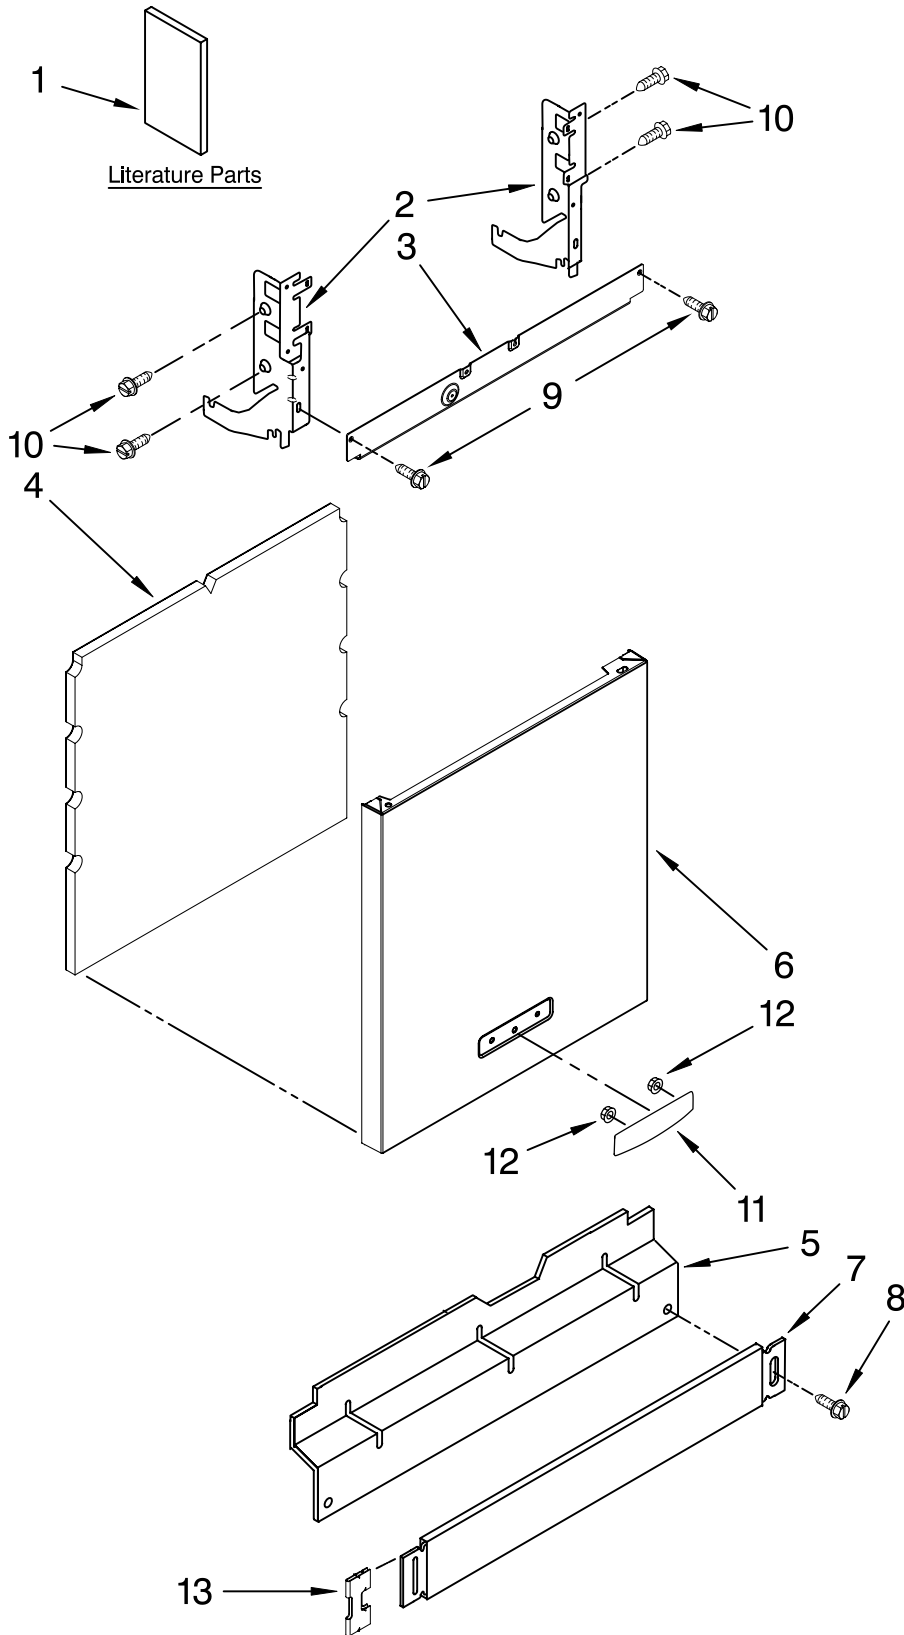

KitchenAid® DOOR AND PANEL PARTS

For Models: KUDC03ITBL2, KUDC03ITBS2
(Black) (Stainless)

UNDERCOUNTER
DISHWASHER

Illus. No.	Part No.	DESCRIPTION
1		Literature Parts
	W10078153	Instructions, Installation
	W10084091	Guide, Use & Care Spanish
	W10111124	Energy Guide
	W10084169	Guide, Use & Care English
	W10082651	Tech Sheet
2		Arm, Hinge
	8534854	Left
	8534853	Right
3	8564886	Stiffener, Door
4	8542577	Insulation, Door
5		Access Panel
	8573255	Black
6		Panel, Full Front (Includes Items 4, 11 & 12)
	W10077995	Black
	W10137620	Stainless
7		Toe Panel (Includes #13)
	8573286	Black
8	302868	Screw
9	304392	Screw
10	3400071	Screw
11		Nameplate
	W10021860	Black
	W10021850	Stainless
12	2004333	Nut
13	8269016	Clip, Ground

FOR ORDERING INFORMATION REFER TO PARTS PRICE LIST

CONTROL PANEL PARTS

For Models: KUDC03ITBL2, KUDC03ITBS2
(Black) (Stainless)

Illus. No.	Part No.	DESCRIPTION
1		Console Assembly (Includes Insert)
	W10084152	Black
2	8268540	Spring, Handle
3	8546546	Clip, BI-Metal
4	3400412	Screw
5	8524471	Actuator, Latch
6	661663	Bi-Metal
8	3369051	Screw
9		Handle, Latch
	8269117	Black
10	8524476	Bolt, Latch
11	W10084142	Control, Electronic
12	8269209	Switch, Door