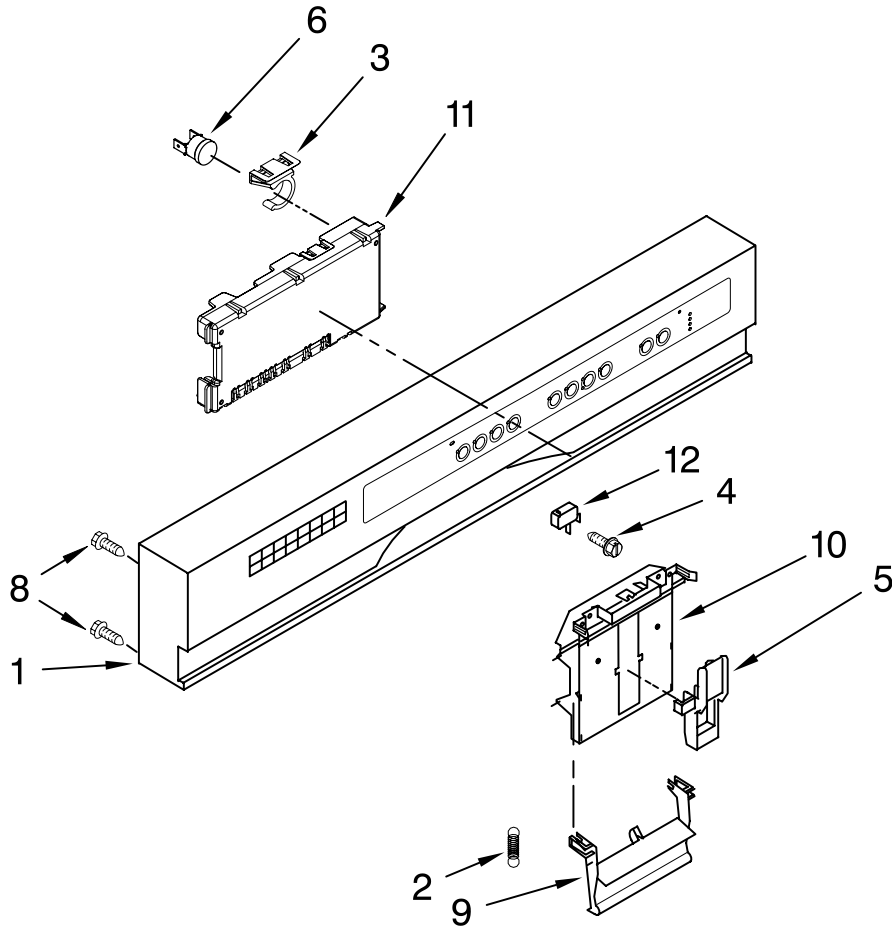

KitchenAid® DOOR AND PANEL PARTS

For Models: KUDC03ITBL2, KUDC03ITBS2
(Black) (Stainless)

UNDERCOUNTER
DISHWASHER

Illus. No.	Part No.	DESCRIPTION
1		Literature Parts
	W10078153	Instructions, Installation
	W10084091	Guide, Use & Care Spanish
	W10111124	Energy Guide
	W10084169	Guide, Use & Care English
	W10082651	Tech Sheet
2		Arm, Hinge
	8534854	Left
	8534853	Right
3	8564886	Stiffener, Door
4	8542577	Insulation, Door
5		Access Panel
	8573255	Black
6		Panel, Full Front (Includes Items 4, 11 & 12)
	W10077995	Black
	W10137620	Stainless
7		Toe Panel (Includes #13)
	8573286	Black
8	302868	Screw
9	304392	Screw
10	3400071	Screw
11		Nameplate
	W10021860	Black
	W10021850	Stainless
12	2004333	Nut
13	8269016	Clip, Ground

FOR ORDERING INFORMATION REFER TO PARTS PRICE LIST

CONTROL PANEL PARTS

For Models: KUDC03ITBL2, KUDC03ITBS2
(Black) (Stainless)

Illus. No.	Part No.	DESCRIPTION
1		Console Assembly (Includes Insert)
	W10084152	Black
2	8268540	Spring, Handle
3	8546546	Clip, BI-Metal
4	3400412	Screw
5	8524471	Actuator, Latch
6	661663	Bi-Metal
8	3369051	Screw
9		Handle, Latch
	8269117	Black
10	8524476	Bolt, Latch
11	W10084142	Control, Electronic
12	8269209	Switch, Door