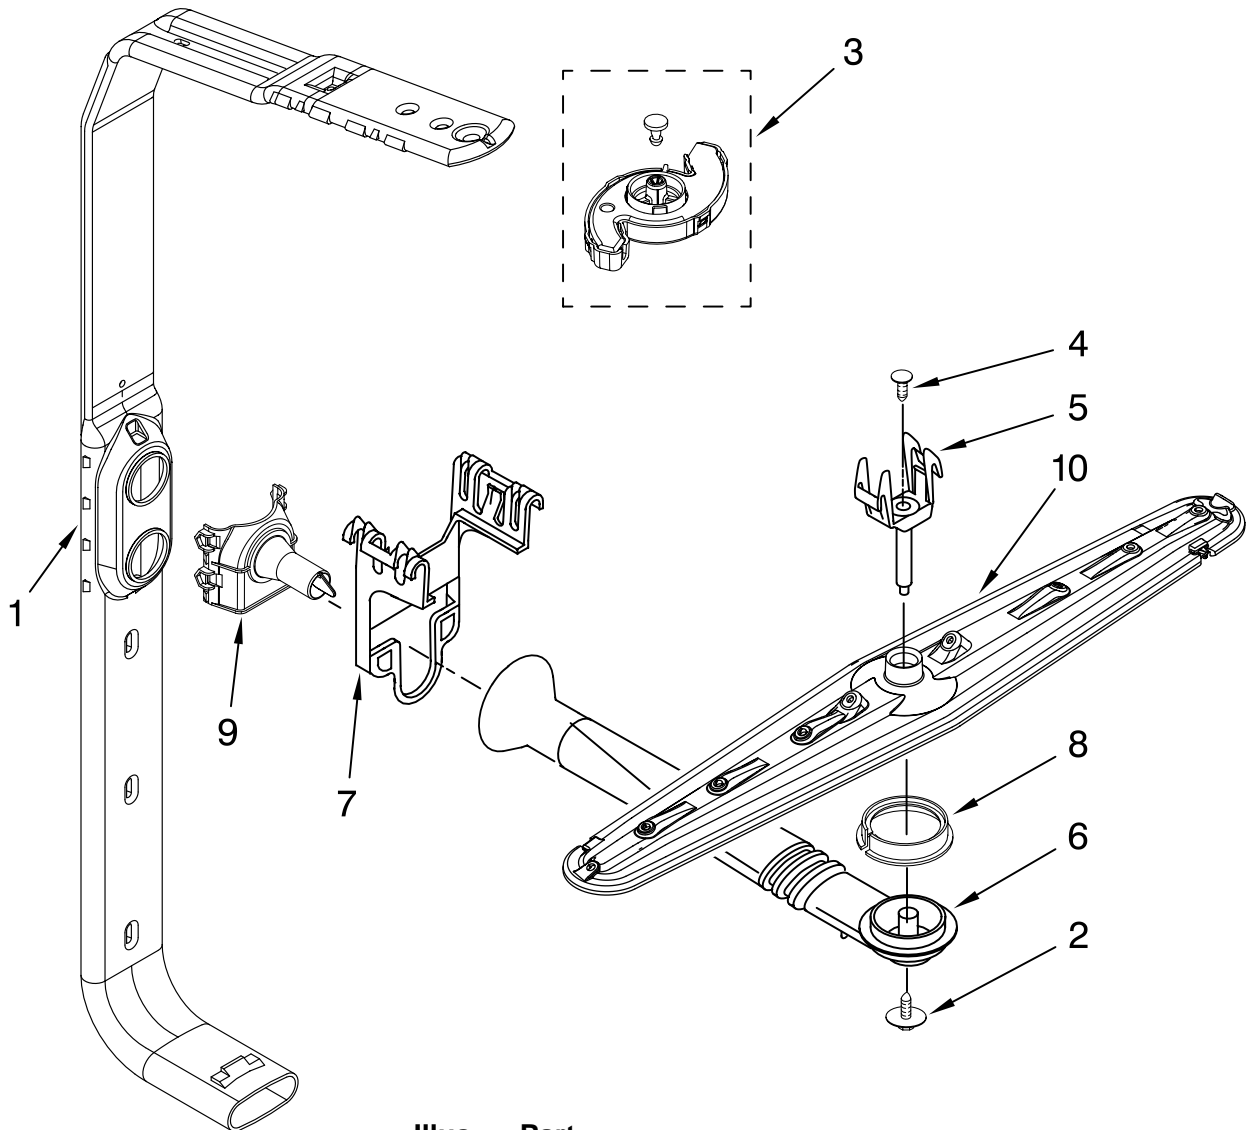

UPPER WASH AND RINSE PARTS

For Models: KUDC03ITBL2, KUDC03ITBS2
(Black) (Stainless)

Illus. No.	Part No.	DESCRIPTION

1	W10077896	Feed Tube Assembly (Also Includes Item 3)
2	8533889	Screw
3	8557720	Sprayarm, 3rd Level
4	W10118464	Cover, Screw
5	W10082867	Mount
6	W10082833	Manifold
7	W10082832	Hanger
8	8268433	Seal, Sprayarm
9	W10077923	Nozzle-Feed
10	W10082841	Sprayarm

FOR ORDERING INFORMATION REFER TO PARTS PRICE LIST