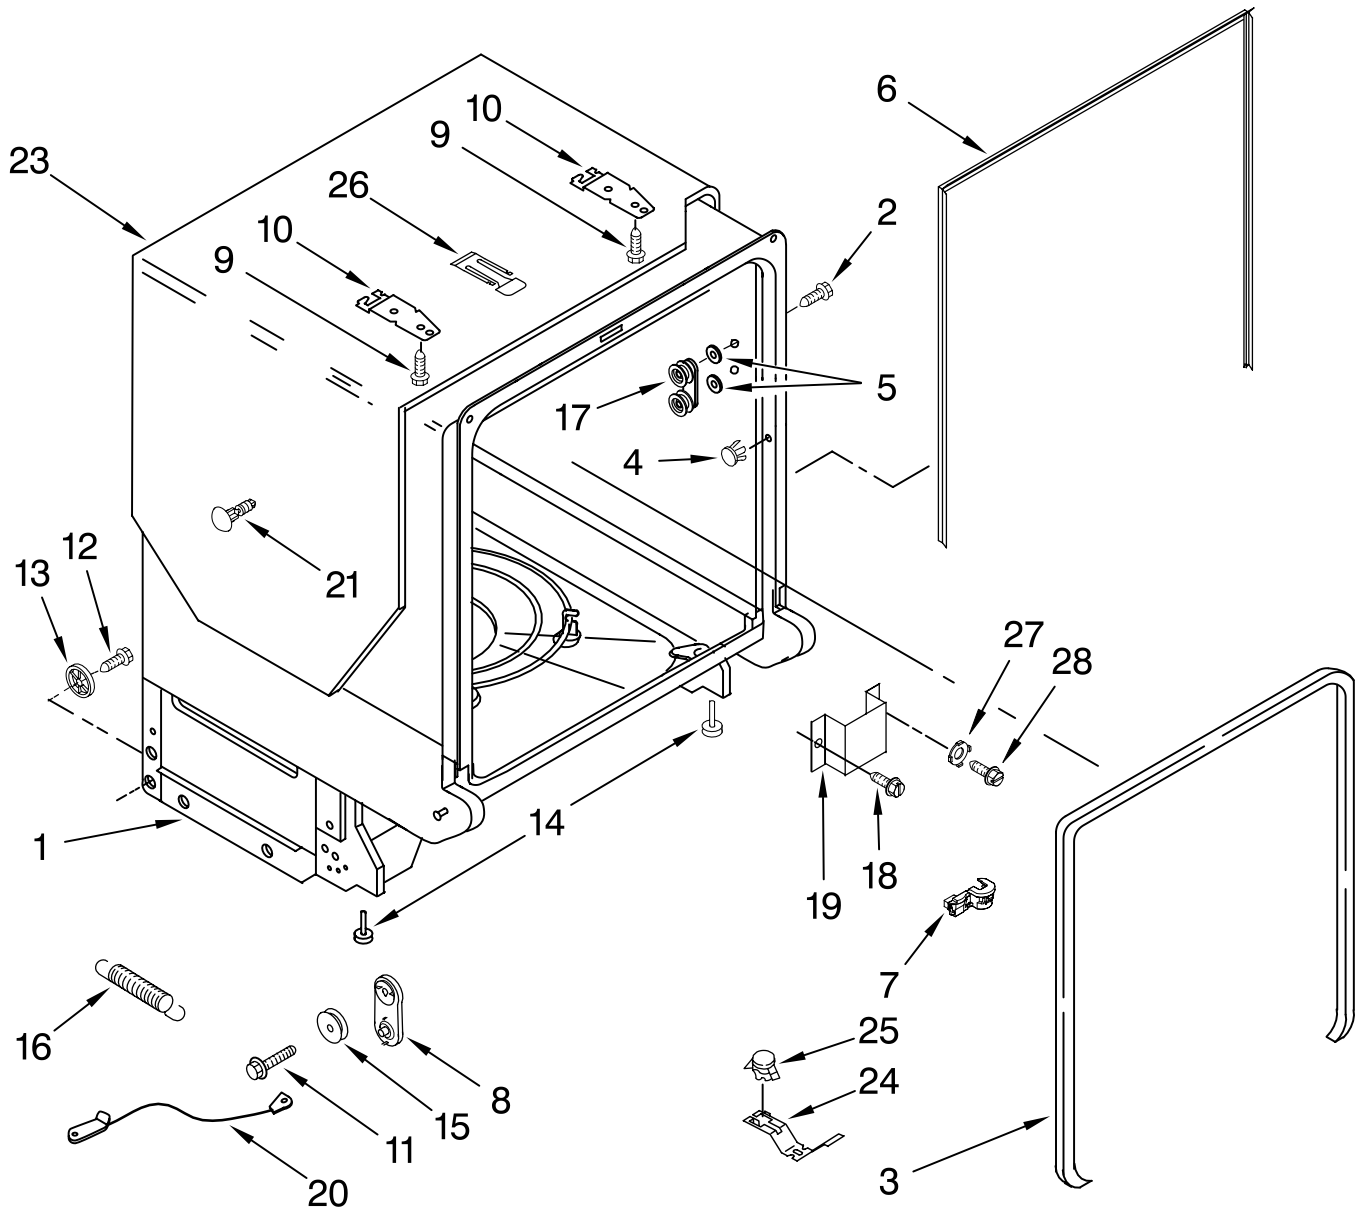

TUB AND FRAME PARTS

For Models: KUDC03ITBL2, KUDC03ITBS2
(Black) (Stainless)

FOR ORDERING INFORMATION REFER TO PARTS PRICE LIST

TUB AND FRAME PARTS

For Models: KUDC03ITBL2, KUDC03ITBS2
(Black) (Stainless)

Illus. No.	Part No.	DESCRIPTION
1	W10084283	Tub Assembly
2	3400072	Screw
3	W10112096	Door Seal
4	W10082838	Plug Tub
5	9743002	Gasket, Bracket Mounting
6	8269110	Seal, Cabinet
7	8573061	Strain Relief
8	8270021	Mount, Door Balance
9	3367670	Screw
10	8269145	Bracket, Undercounter
11	3400074	Screw
12	3370389	Screw
13	8268977	Wheel Leg
14	8524584	Leveler, Leg
15	8524474	Wheel, door Balance
16	8270020	Spring, Door Balance
17	W10078083	Wheel & Mount Assembly (Also Order #5)
18	3400892	Screw
19	8268991	Cover, Terminal Box
20	8535568	Link, Door Balance
21	304666	Retainer, Push
23	8573241	Shield, Sound
24	9742648	Bracket, Thermostat
25	661566	Thermostat
26	8580309	Strike, Latch
27	3378128	Washer, Pronged Cup
28	3400014	Screw

FOR ORDERING INFORMATION REFER TO PARTS PRICE LIST