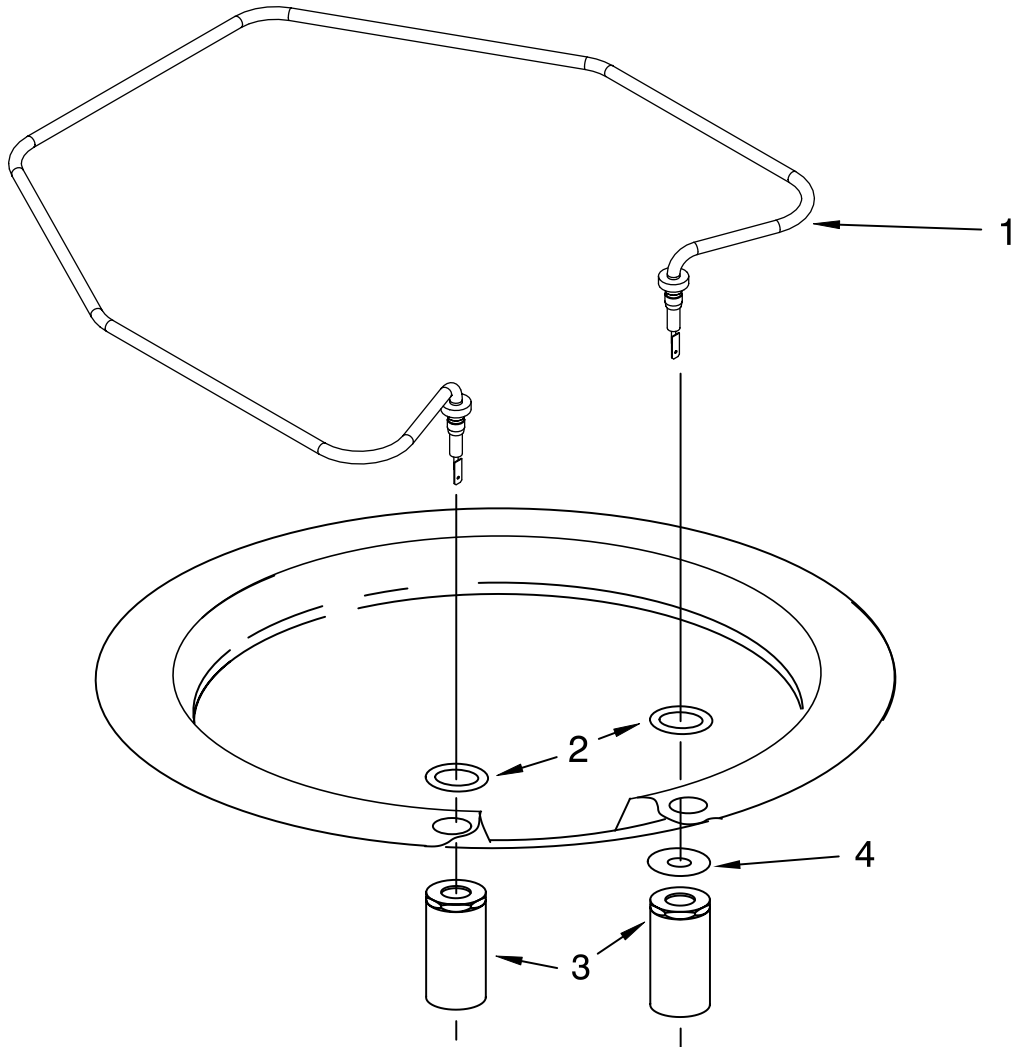

Illus. No.	Part No.	DESCRIPTION
6	8269259	Gasket, Vent
7	W10077877	Deflector, Vent (Also Order Item 6)
8	W10077882	Dispenser, Assembly
9	8269258	Seal, Front
10	8545608	Harness, Vent Motor

Illus. No.	Part No.	DESCRIPTION
11	8574160	Seal, Side
12	8573176	Wiring Harness
13	8281154	Screw
14	8535660	Seal, Console/door
15	8535637	Bracket, Dispenser
16	8531865	Shield, Dispenser
17	W10077881	Knob, Rinse Aid

FOR ORDERING INFORMATION REFER TO PARTS PRICE LIST

LOWER WASHARM AND STRAINER PARTS

For Models: KUDC03ITBL2, KUDC03ITBS2
(Black) (Stainless)

Illus. No.	Part No.	DESCRIPTION
1	W10077965	Wash Arm Assembly
2	W10077899	Cap, Internal Rear Feed (Also Order Item 3)
3	8268340	Seal, Sprayarm
4	W10077898	Hub, Lower Sprayarm (Also Order Item 3)

FOR ORDERING INFORMATION REFER TO PARTS PRICE LIST

HEATER PARTS

For Models: KUDC03ITBL2, KUDC03ITBS2
(Black) (Stainless)

Illus. No.	Part No.	DESCRIPTION
1	8537057	Heater Element Assembly (Also Includes Item 2)
2	717273	Washer, Heater Element
3	8268548	Nut, Heater Element
4	3400931	Retainer, Spring Grip