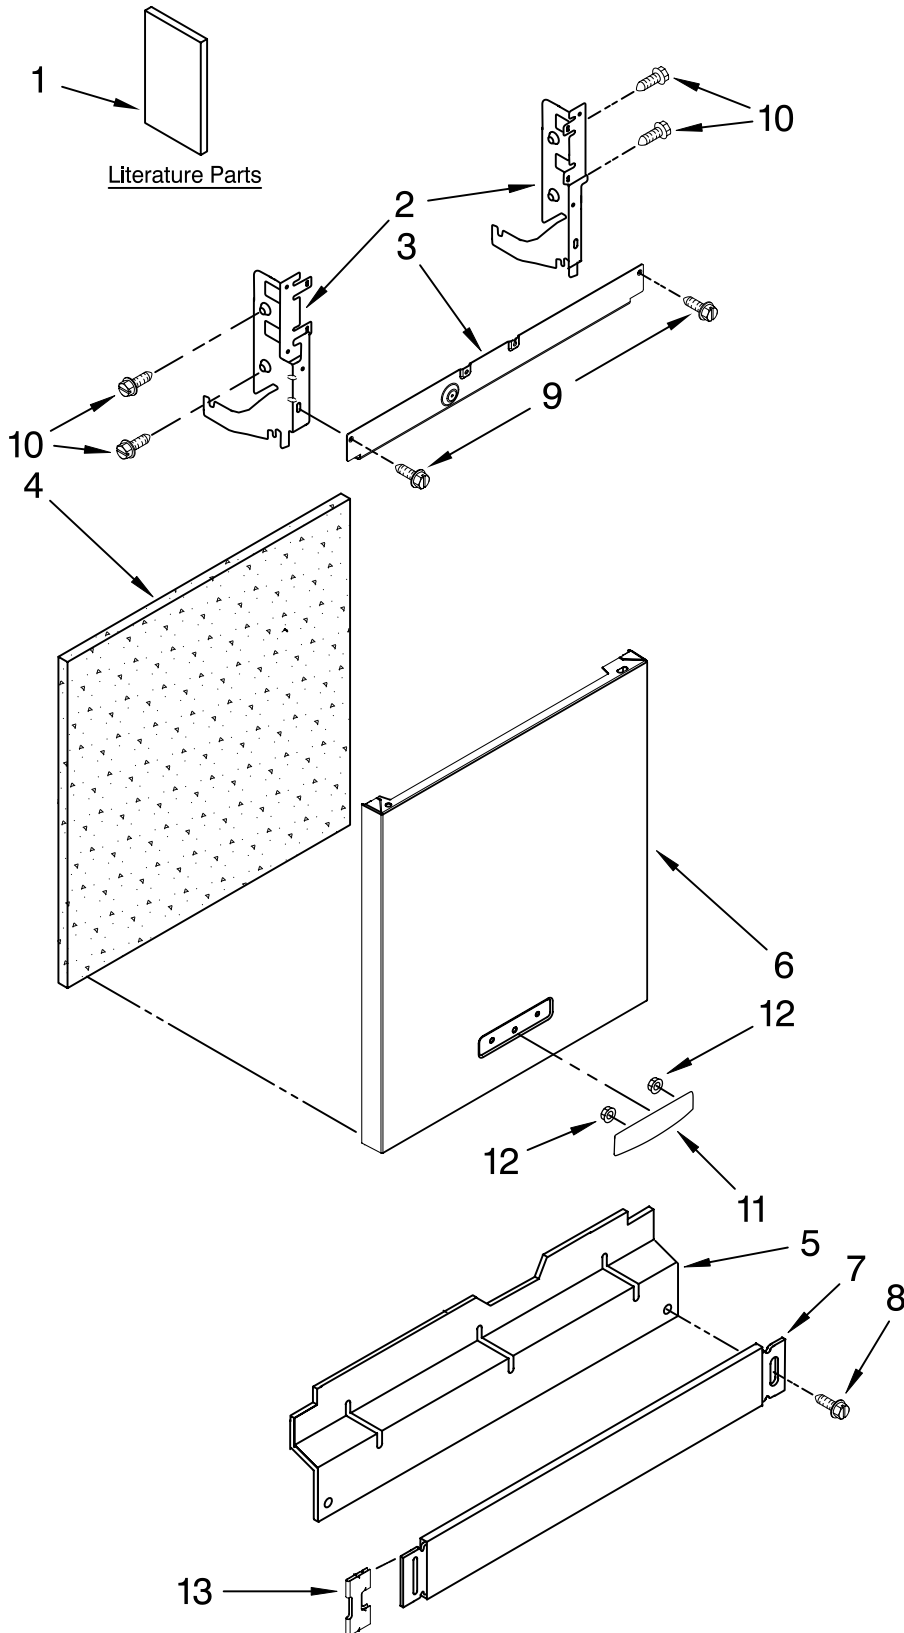

# KitchenAid® DOOR AND PANEL PARTS

For Models: KUDC03ITBL3, KUDC03ITBS3

(Black) (Stainless)

UNDERCOUNTER  
DISHWASHER

Illus. No.	Part No.	DESCRIPTION
1		Literature Parts
	W10078153	Instructions, Installation
	W10084559	Energy Guide
	W10193741	Guide, Use & Care Spanish
	W10193740	Guide, Use & Care English
	W10130990	Tech Sheet
2		Arm, Hinge
	8534854	Left
	8534853	Right
3	8564886	Stiffener, Door
4	W10073520	Insulation, Door
5		Access Panel
	8573255	Black
6		Panel, Full Front (Includes Items 4, 11 & 12)
	W10077995	Black
	W10137620	Stainless
7		Toe Panel (Includes #13)
	8573286	Black
8	302868	Screw
9	304392	Screw
10	3400071	Screw
11		Nameplate
	W10021860	Black
	W10021850	Stainless
12	2004333	Nut
13	8269016	Clip, Ground

# CONTROL PANEL PARTS

For Models: KUDC03ITBL3, KUDC03ITBS3

(Black) (Stainless)

Illus. No.	Part No.	DESCRIPTION
1		Console Assembly (Includes Insert)
	W10084152	Black
2	8268540	Spring, Handle
3	8546546	Clip, Bi-Metal
4	3400412	Screw
5	8524471	Actuator, Latch
6	661663	Bi-Metal
8	3369051	Screw
9		Handle, Latch
	8269117	Black
10	8524476	Bolt, Latch
11	W10084142	Control, Electronic
12	8269209	Switch, Door