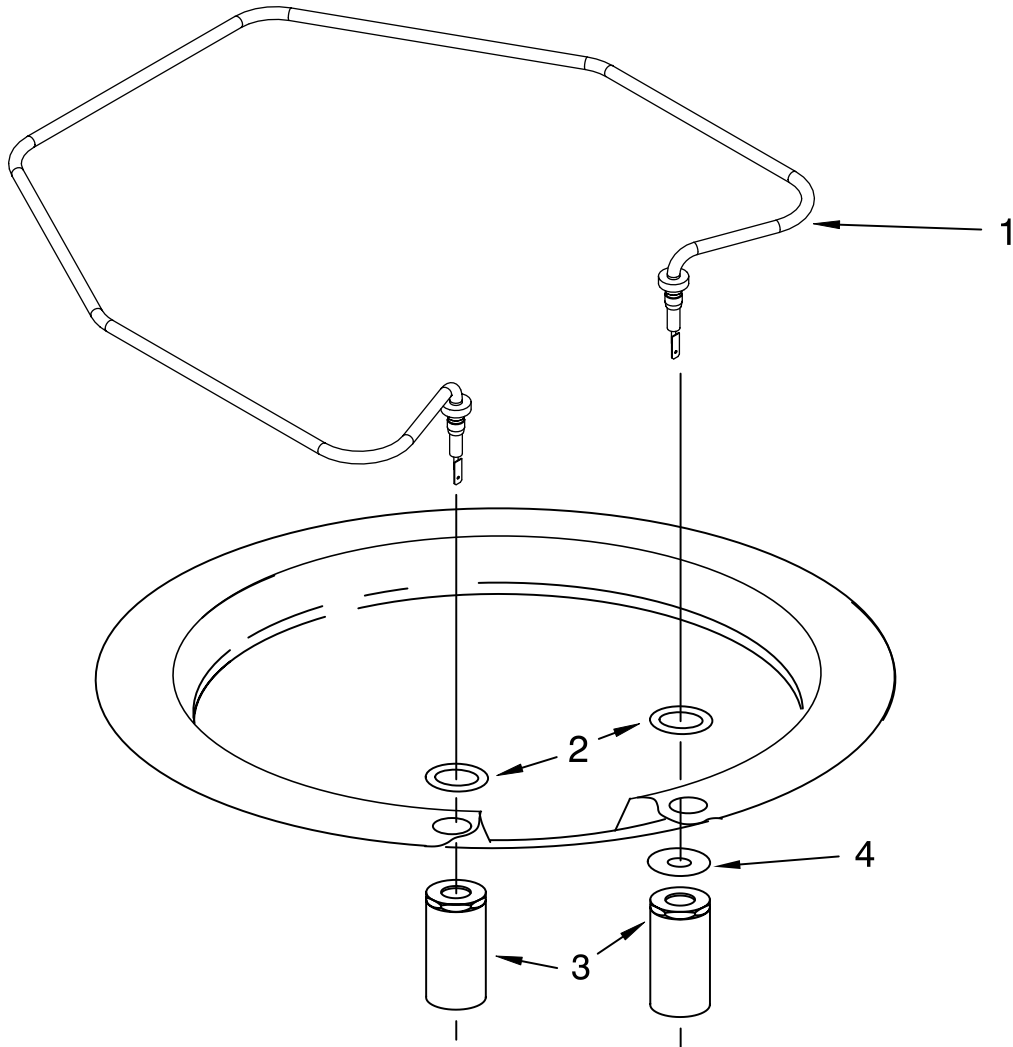

HEATER PARTS

For Models: KUDC03ITBL3, KUDC03ITBS3
(Black)   (Stainless)

Illus. No.	Part No.	DESCRIPTION
1	8537057	Heater Element Assembly (Also Includes Item 2)
2	717273	Washer, Heater Element
3	8268548	Nut, Heater Element
4	3400931	Retainer, Spring Grip

NOTE: If heater element is removed, it must be replaced.

FOR ORDERING INFORMATION REFER TO PARTS PRICE LIST