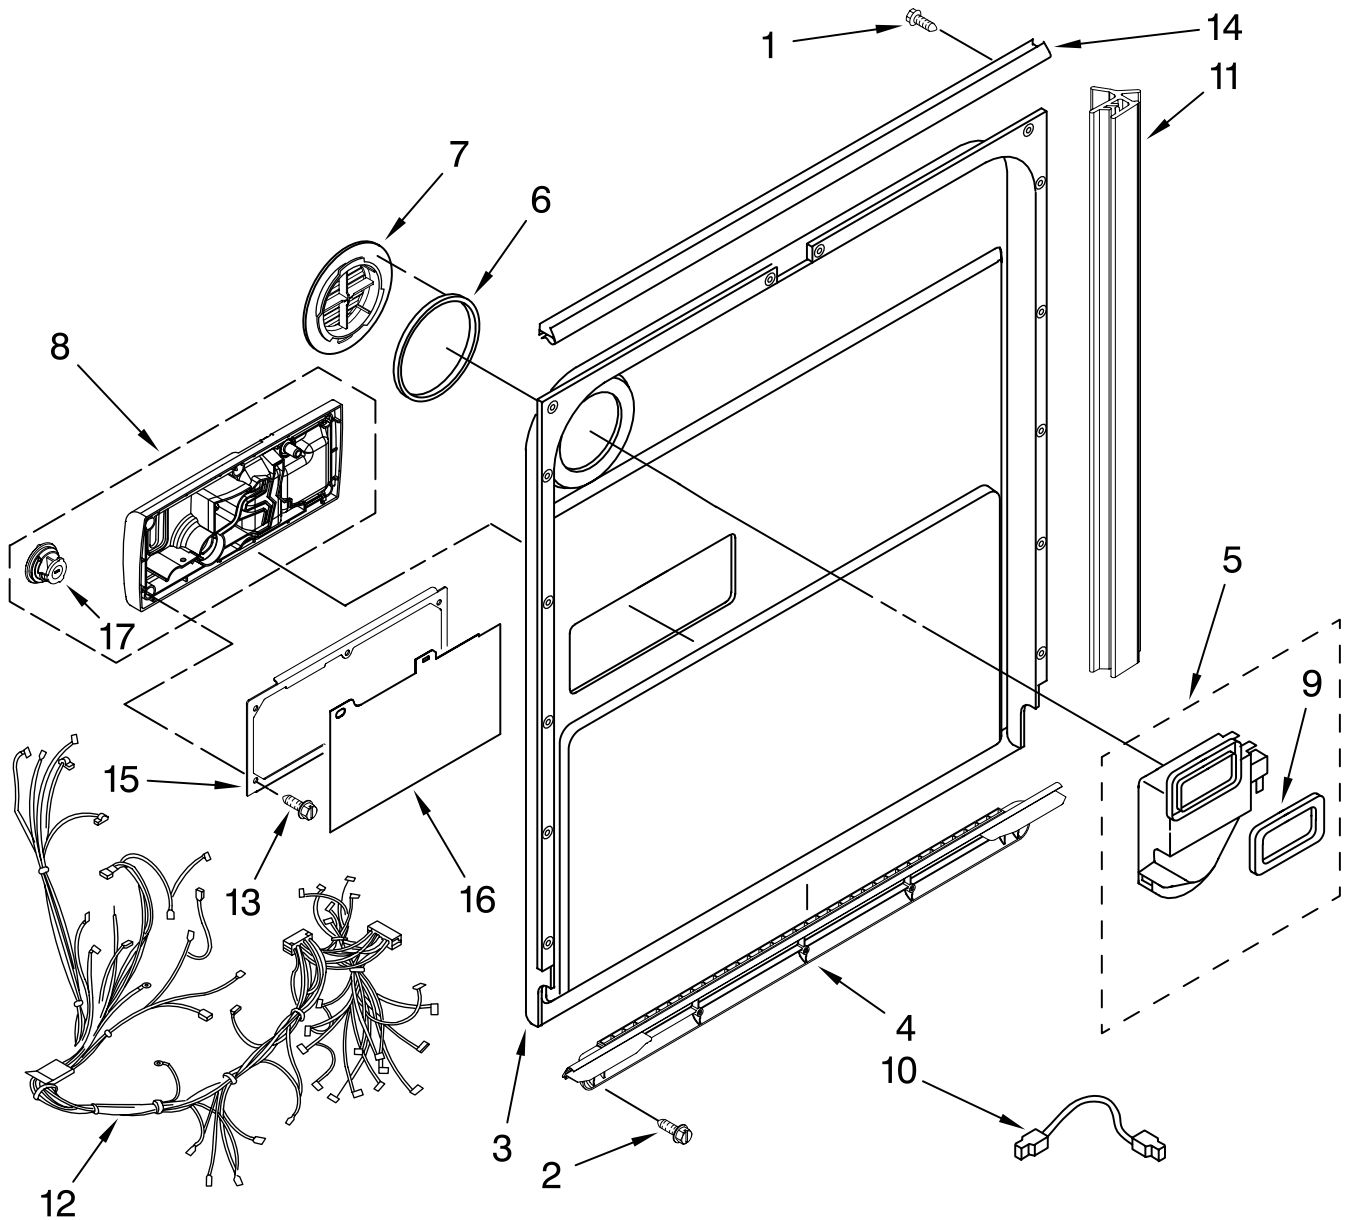

DOOR AND LATCH PARTS

For Models: KUDC03ITBL3, KUDC03ITBS3

(Black) (Stainless)

Illus. No.	Part No.	DESCRIPTION
1	3369051	Screw, Door
2	8281217	Screw
3	W10056249	Inner Door Mastic Assembly (Also Order Item 6)
4	W10077883	Inlet, Air
5	8572583	Vent Assembly (Also Order Item 6)

Illus. No.	Part No.	DESCRIPTION
6	8269259	Gasket, Vent
7	W10077877	Deflector, Vent (Also Order Item 6)
8	W10077882	Dispenser, Assembly
9	8269258	Seal, Front
10	8545608	Harness, Vent Motor

Illus. No.	Part No.	DESCRIPTION
11	8574160	Seal, Side
12	8573176	Wiring Harness
13	8281154	Screw
14	8535660	Seal, Console/door
15	8535637	Bracket, Dispenser
16	8531865	Shield, Dispenser
17	W10077881	Knob, Rinse Aid

FOR ORDERING INFORMATION REFER TO PARTS PRICE LIST