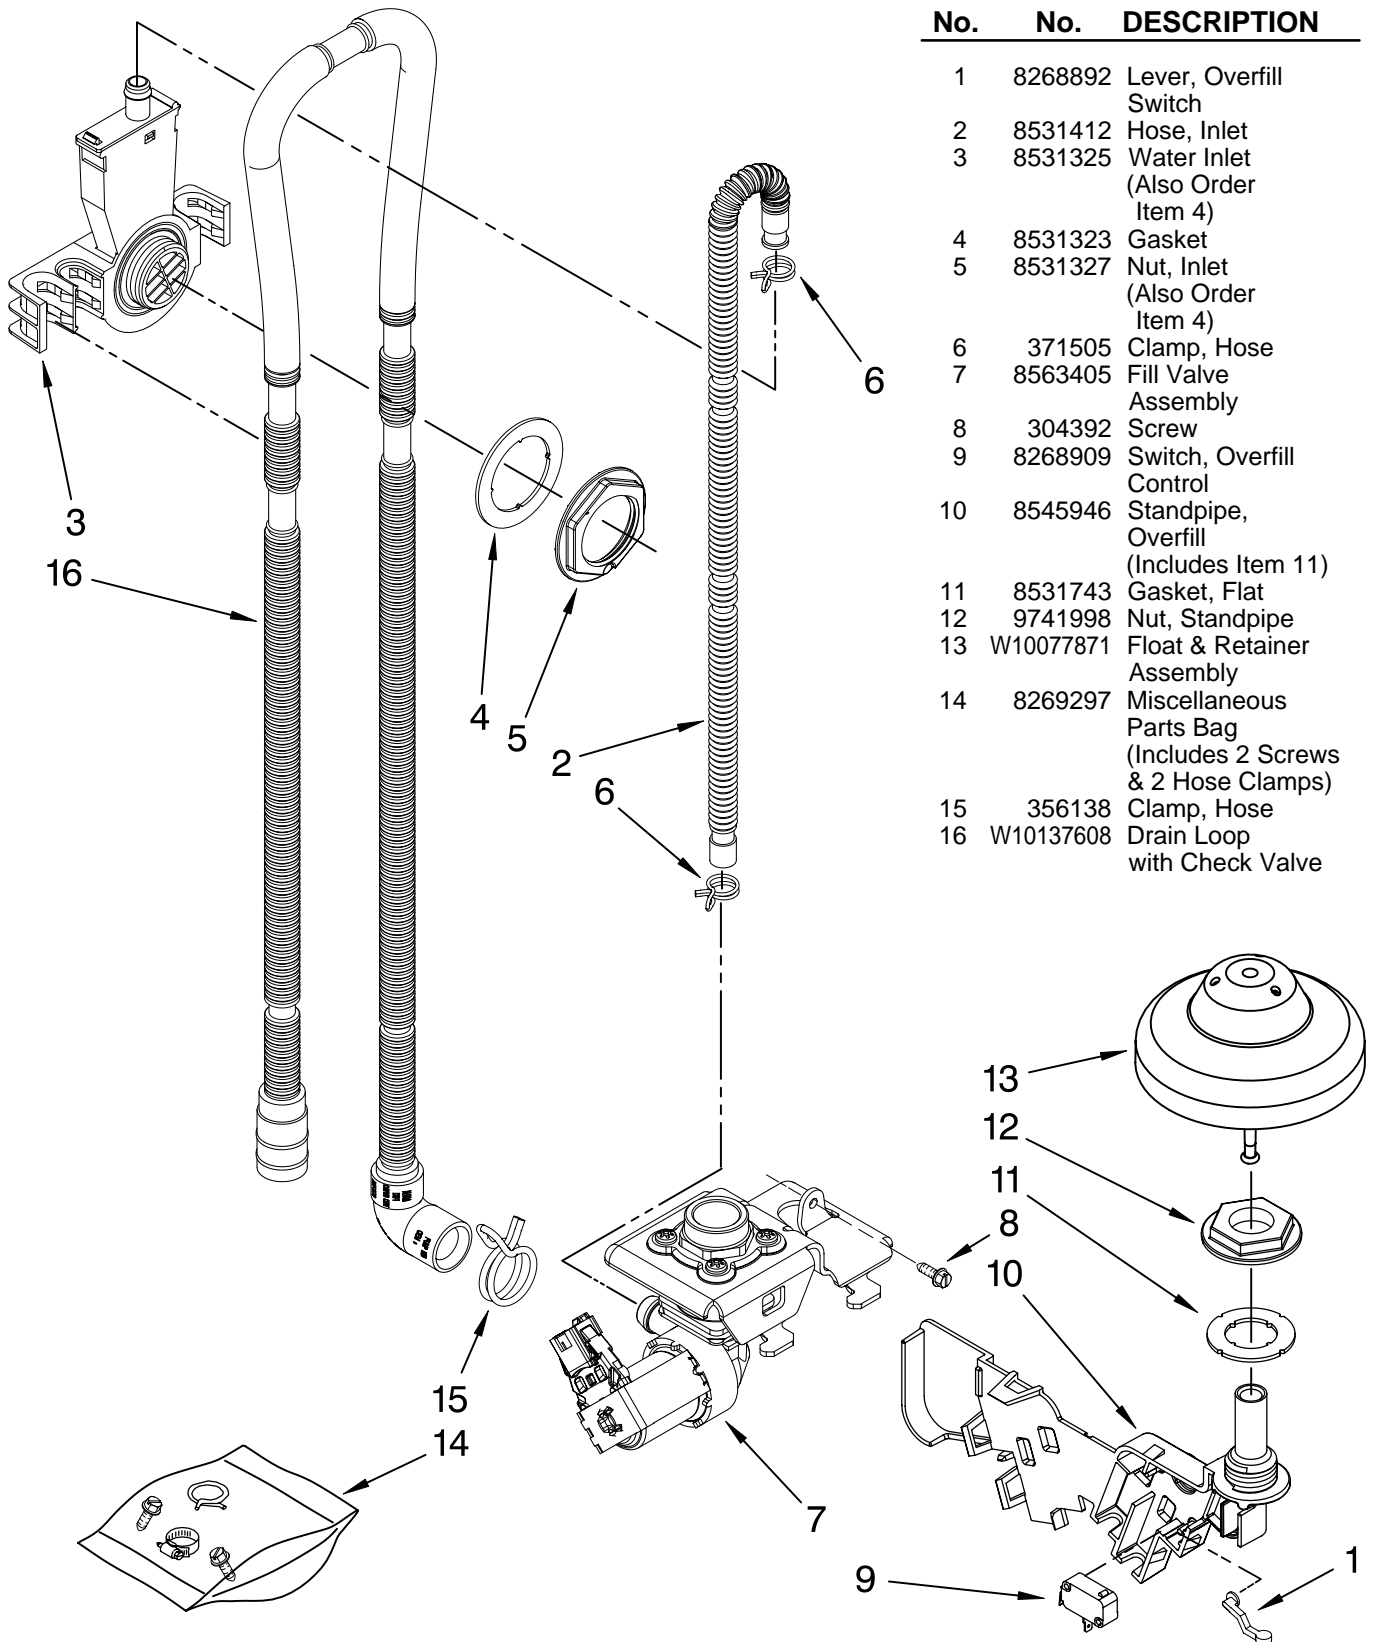

# CONTROL PANEL PARTS

For Models: KUDC03ITBL3, KUDC03ITBS3

(Black) (Stainless)

Illus. No.	Part No.	DESCRIPTION
1		Console Assembly (Includes Insert)
	W10084152	Black
2	8268540	Spring, Handle
3	8546546	Clip, Bi-Metal
4	3400412	Screw
5	8524471	Actuator, Latch
6	661663	Bi-Metal
8	3369051	Screw
9		Handle, Latch
	8269117	Black
10	8524476	Bolt, Latch
11	W10084142	Control, Electronic
12	8269209	Switch, Door

Illus. No.	Part No.	DESCRIPTION
6	8269259	Gasket, Vent
7	W10077877	Deflector, Vent (Also Order Item 6)
8	W10077882	Dispenser, Assembly
9	8269258	Seal, Front
10	8545608	Harness, Vent Motor

Illus. No.	Part No.	DESCRIPTION
11	8574160	Seal, Side
12	8573176	Wiring Harness
13	8281154	Screw
14	8535660	Seal, Console/door
15	8535637	Bracket, Dispenser
16	8531865	Shield, Dispenser
17	W10077881	Knob, Rinse Aid

# FILL, DRAIN AND OVERFILL PARTS

For Models: KUDC03ITBL3, KUDC03ITBS3

(Black) (Stainless)

Illus. No.	Part No.	DESCRIPTION
1	8268892	Lever, Overfill Switch
2	8531412	Hose, Inlet
3	8531325	Water Inlet (Also Order Item 4)
4	8531323	Gasket
5	8531327	Nut, Inlet (Also Order Item 4)
6	371505	Clamp, Hose
7	8563405	Fill Valve Assembly
8	304392	Screw
9	8268909	Switch, Overfill Control
10	8545946	Standpipe, Overfill (Includes Item 11)
11	8531743	Gasket, Flat
12	9741998	Nut, Standpipe
13	W10077871	Float & Retainer Assembly
14	8269297	Miscellaneous Parts Bag (Includes 2 Screws & 2 Hose Clamps)
15	356138	Clamp, Hose
16	W10137608	Drain Loop with Check Valve