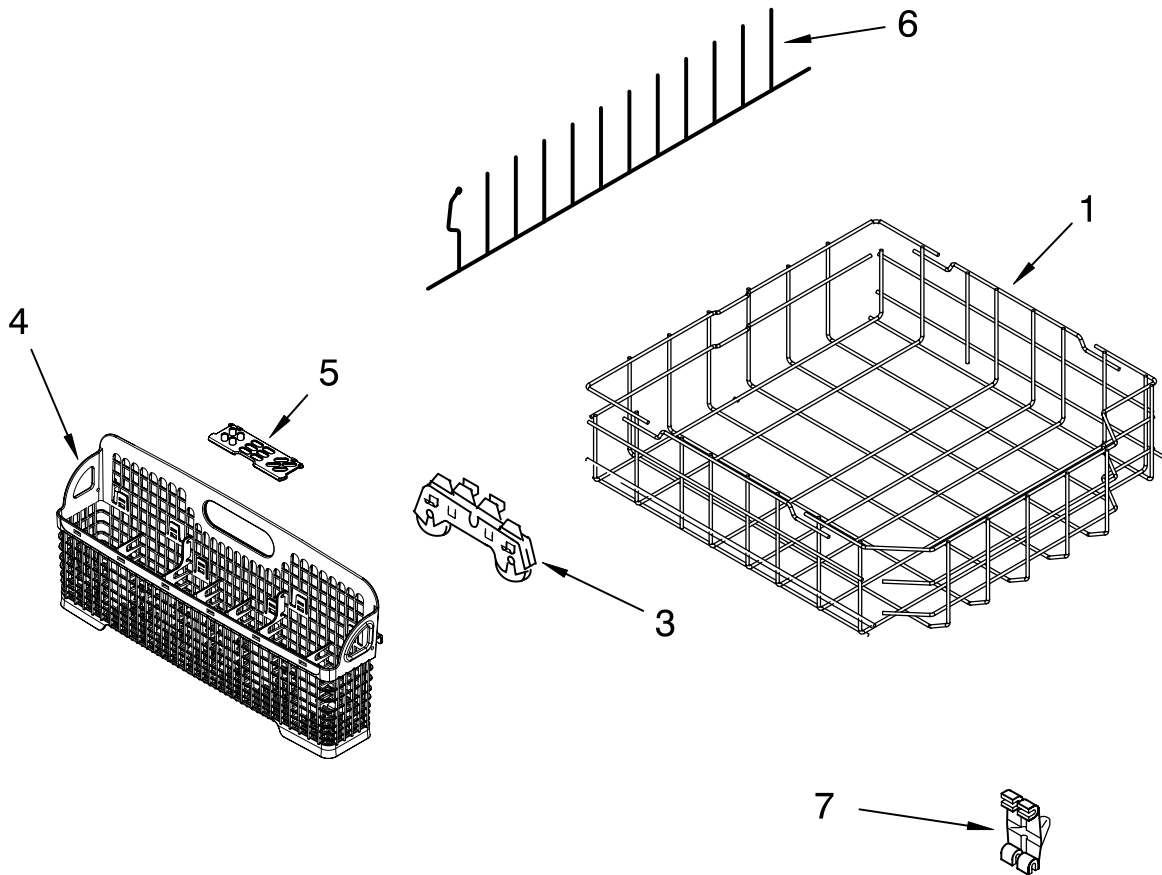

LOWER RACK PARTS

For Models: KUDC03ITBL3, KUDC03ITBS3

(Black) (Stainless)

Illus. No.	Part No.	DESCRIPTION
1	8539263	Lower Rack
3	W10082868	Wheel & Transport Assembly
4	8562043	Basket, Silverware (Includes Item 5)
5	8519662	Lid, Basket Center
6	8519589	Tinerow
7	8531314	Retainer, Tinerow

FOR ORDERING INFORMATION REFER TO PARTS PRICE LIST