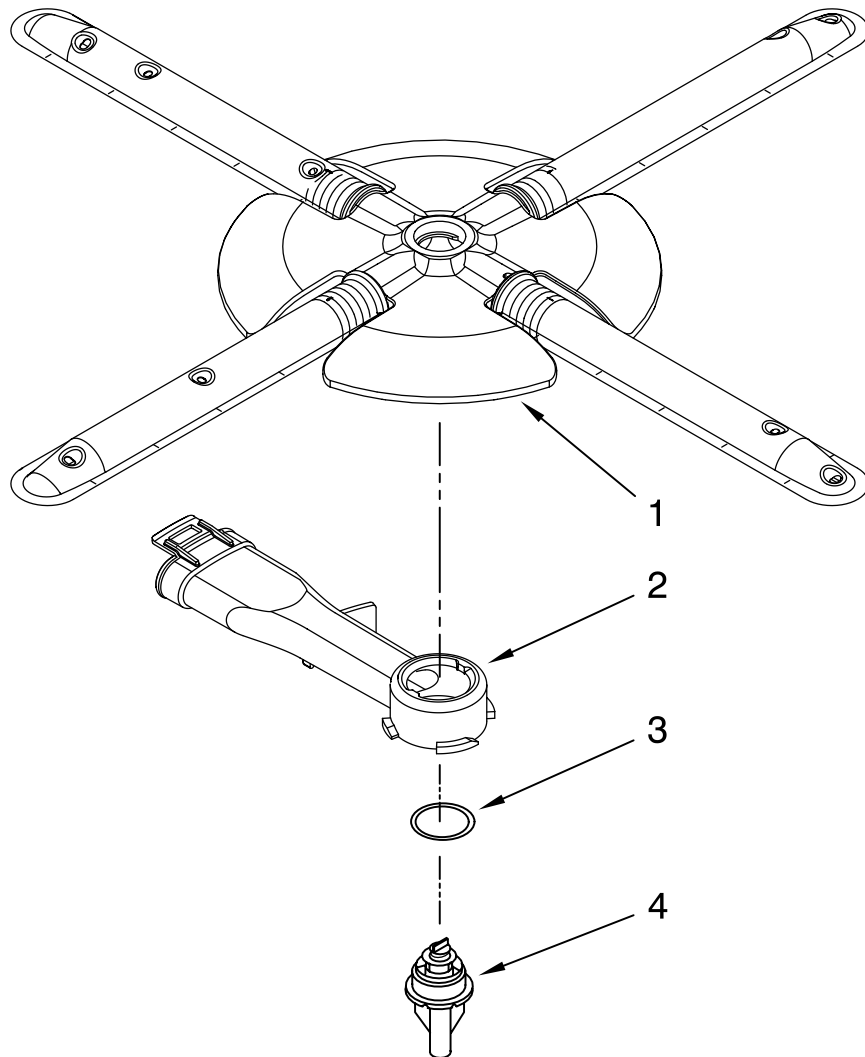

LOWER WASHARM AND STRAINER PARTS

For Models: KUDC03ITBL3, KUDC03ITBS3

(Black) (Stainless)

Illus. No.	Part No.	DESCRIPTION
1	W10077965	Wash Arm Assembly
2	W10077899	Cap, Internal Rear Feed (Also Order Item 3)
3	8268340	Seal, Sprayarm
4	W10077898	Hub, Lower Sprayarm (Also Order Item 3)

FOR ORDERING INFORMATION REFER TO PARTS PRICE LIST