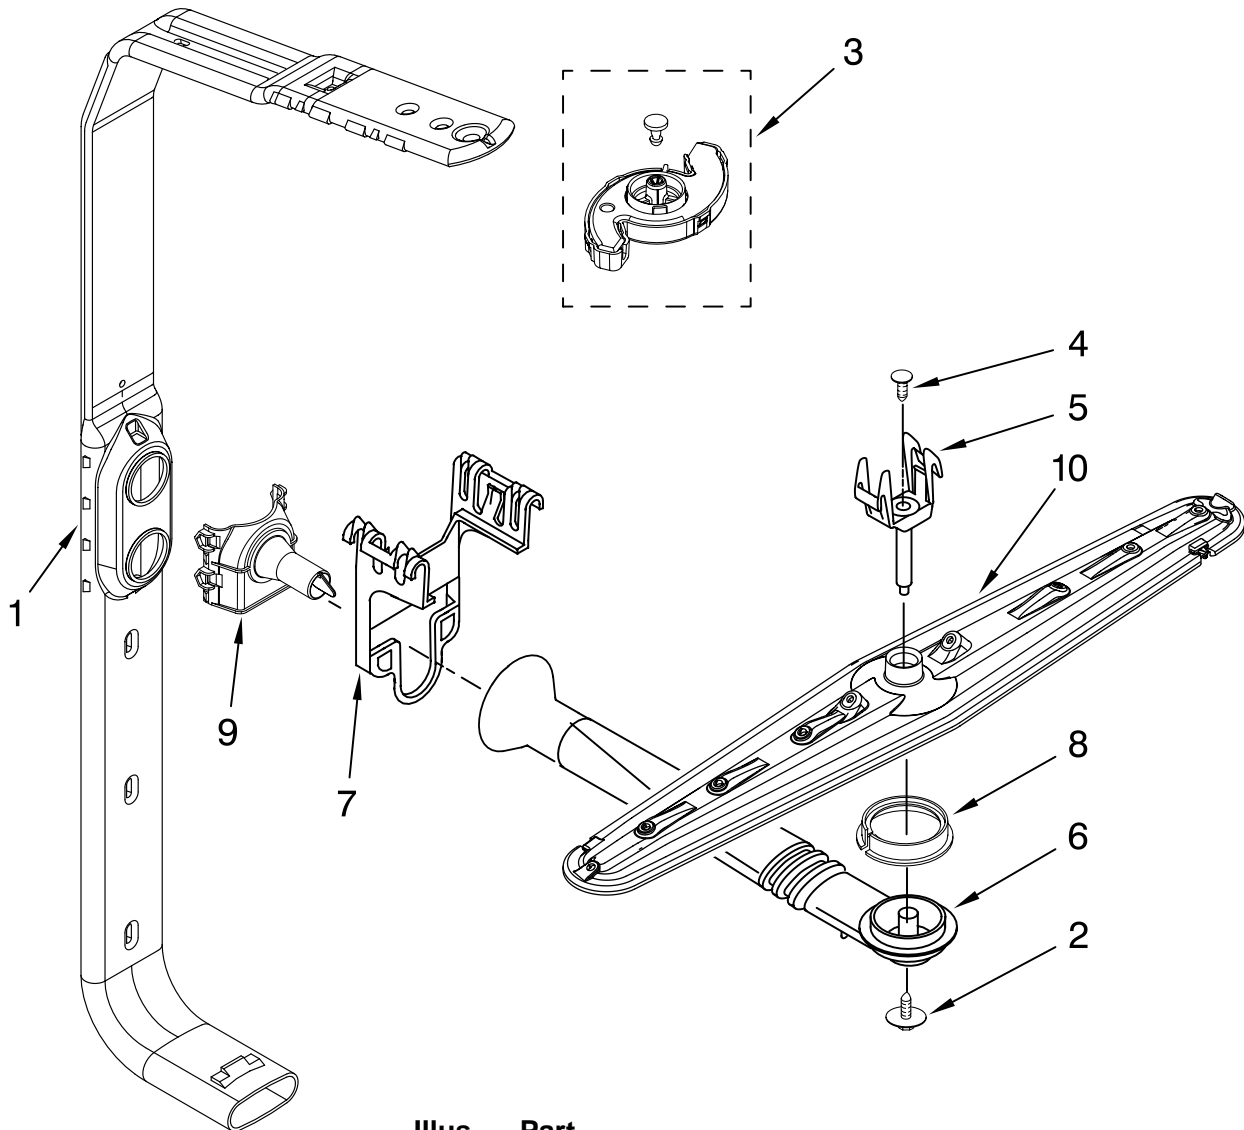

UPPER WASH AND RINSE PARTS

For Models: KUDC03ITBL3, KUDC03ITBS3

(Black) (Stainless)

Illus. No.	Part No.	DESCRIPTION
1	W10077896	Feed Tube Assembly (Also Includes Item 3)
2	8533889	Screw
3	8557720	Sprayarm, 3rd Level
4	W10118464	Cover, Screw
5	W10082867	Mount
6	W10082833	Manifold
7	W10082832	Hanger
8	8268433	Seal, Sprayarm
9	W10077923	Nozzle-Feed
10	W10082841	Sprayarm

FOR ORDERING INFORMATION REFER TO PARTS PRICE LIST