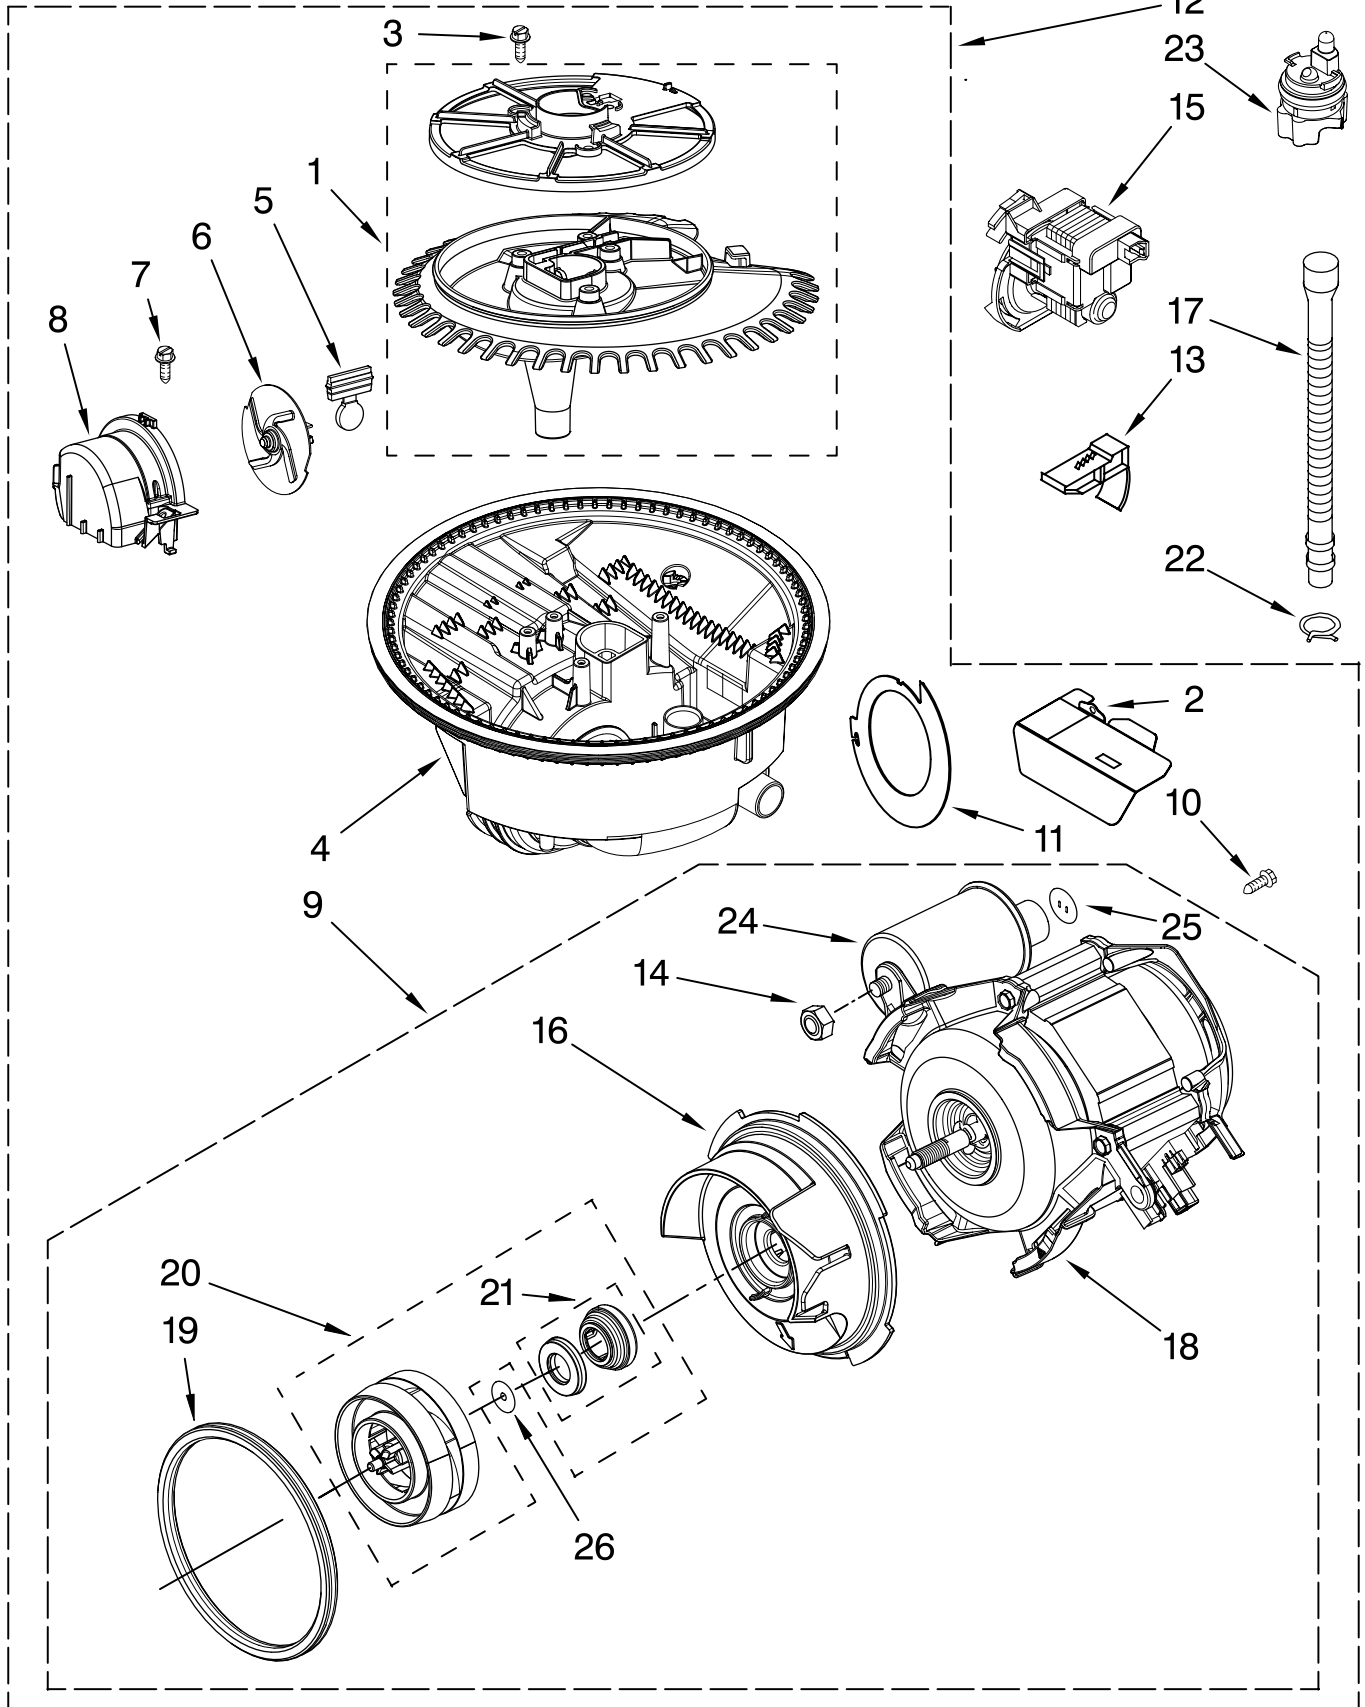

PUMP AND MOTOR PARTS

For Models: KUDC03ITBL3, KUDC03ITBS3

(Black)

(Stainless)

FOR ORDERING INFORMATION REFER TO PARTS PRICE LIST

PUMP AND MOTOR PARTS

For Models: KUDC03ITBL3, KUDC03ITBS3

(Black) (Stainless)

Illus. No.	Part No.	DESCRIPTION
1	8534952	Accumulator Assy
2	8283527	Shield, Motor
3	3400069	Screw
4	8572618	Sump With Seal
5	8268375	Check Valve, Sump
6	W10083957	Chopper Assembly
7	9741232	Screw
8	8531857	Protector, Inlet
9	8535760	Motor Assembly
10	3400217	Screw
11	W10084567	Screen, Separation
12	W10084107	Sump & Motor Assembly (Includes Item 13)
13	8269524	Tab, Sump
14	8533949	Nut
15	661662	Pump, Drain
16	8531019	Volute, Back (Also Order Items 21 & 26)
17	8269144	Hose, Drain
18	8535759	Motor
19	8268397	Seal, Volute
20	8531017	Impeller Kit (Also Order Item 26)
21	8268403	Face Seal Assembly (Also Order Item 26)
22	356138	Clamp, Hose
23	W10134016	Optical Water Indicator
24	8535474	Capacitor
25	8534946	Shield, Capacitor
26	8531018	Washer

FOR ORDERING INFORMATION REFER TO PARTS PRICE LIST