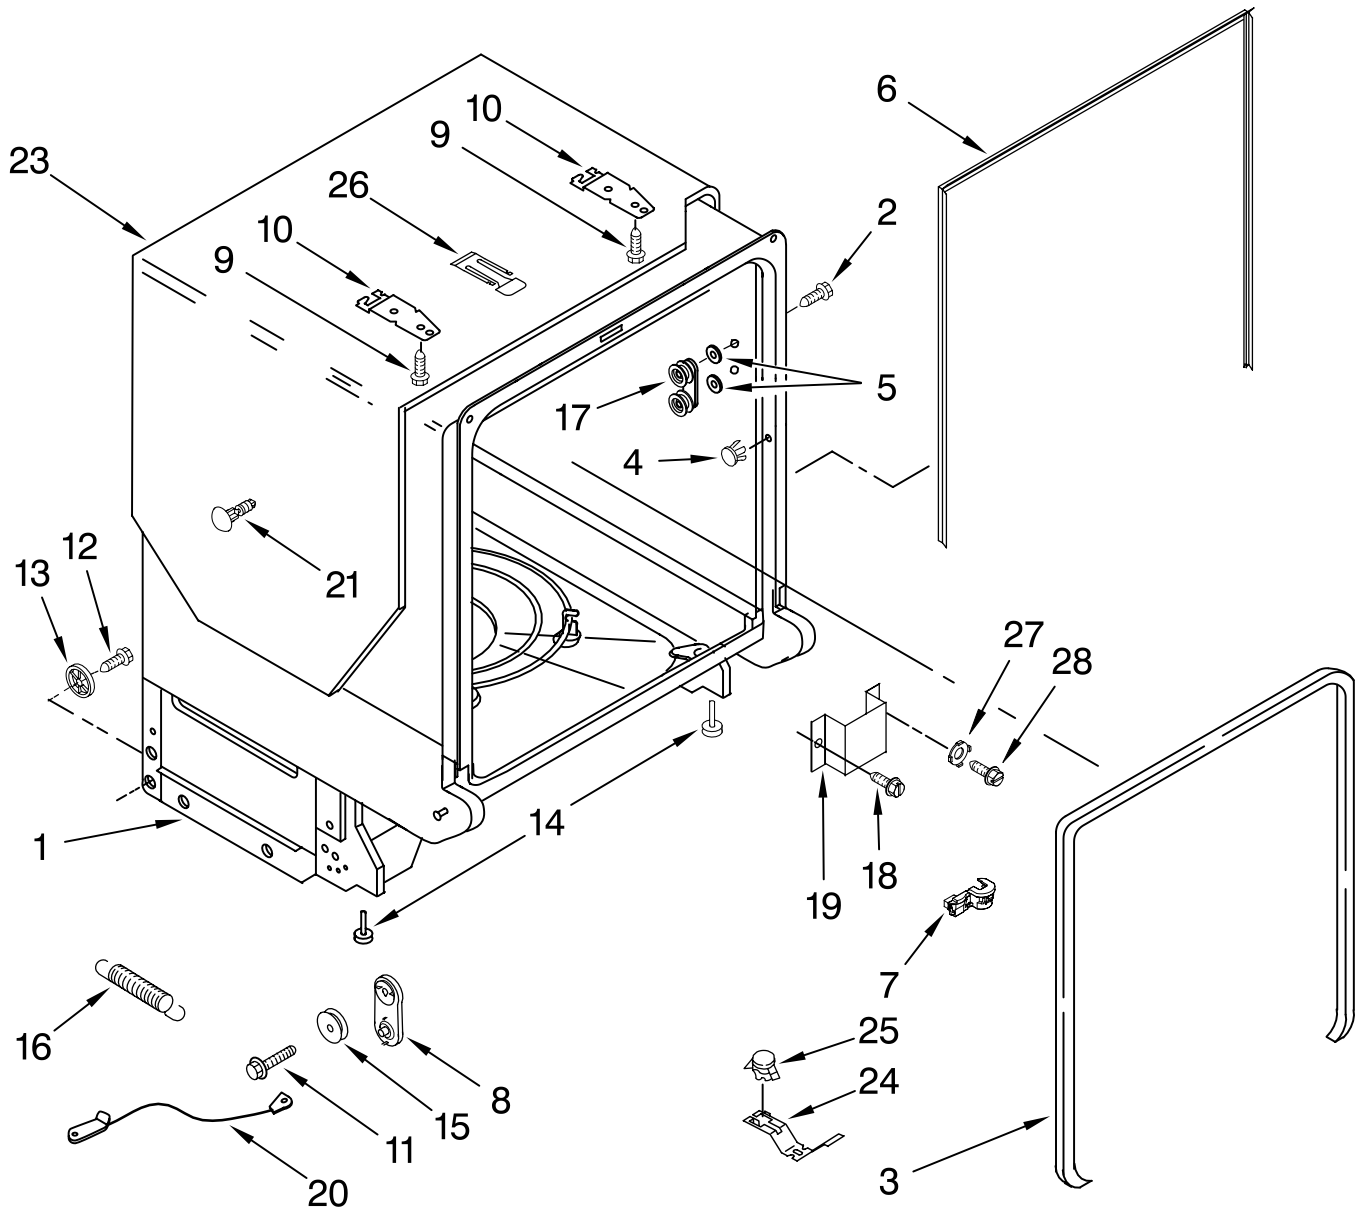

TUB AND FRAME PARTS

For Models: KUDC03ITBL3, KUDC03ITBS3

(Black)

(Stainless)

FOR ORDERING INFORMATION REFER TO PARTS PRICE LIST

TUB AND FRAME PARTS

For Models: KUDC03ITBL3, KUDC03ITBS3

(Black) (Stainless)

Illus. No.	Part No.	DESCRIPTION
1	W10164353	Tub Assembly
2	3400072	Screw
3	W10112096	Door Seal
4	W10082838	Plug Tub
5	9743002	Gasket, Bracket Mounting
6	8269110	Seal, Cabinet
7	8573061	Strain Relief
8	8270021	Mount, Door Balance
9	3367670	Screw
10	8269145	Bracket, Undercounter
11	3400074	Screw
12	3370389	Screw
13	8268977	Wheel Leg
14	8524584	Leveler, Leg
15	8524474	Wheel, door Balance
16	8270020	Spring, Door Balance
17	W10078083	Wheel & Mount Assembly (Also Order #5)
18	3400892	Screw
19	8268991	Cover, Terminal Box
20	8535568	Link, Door Balance
21	304666	Retainer, Push
23	8573241	Shield, Sound
24	9742648	Bracket, Thermostat
25	661566	Thermostat
26	8580309	Strike, Latch
27	3378128	Washer, Pronged Cup
28	3400014	Screw

FOR ORDERING INFORMATION REFER TO PARTS PRICE LIST