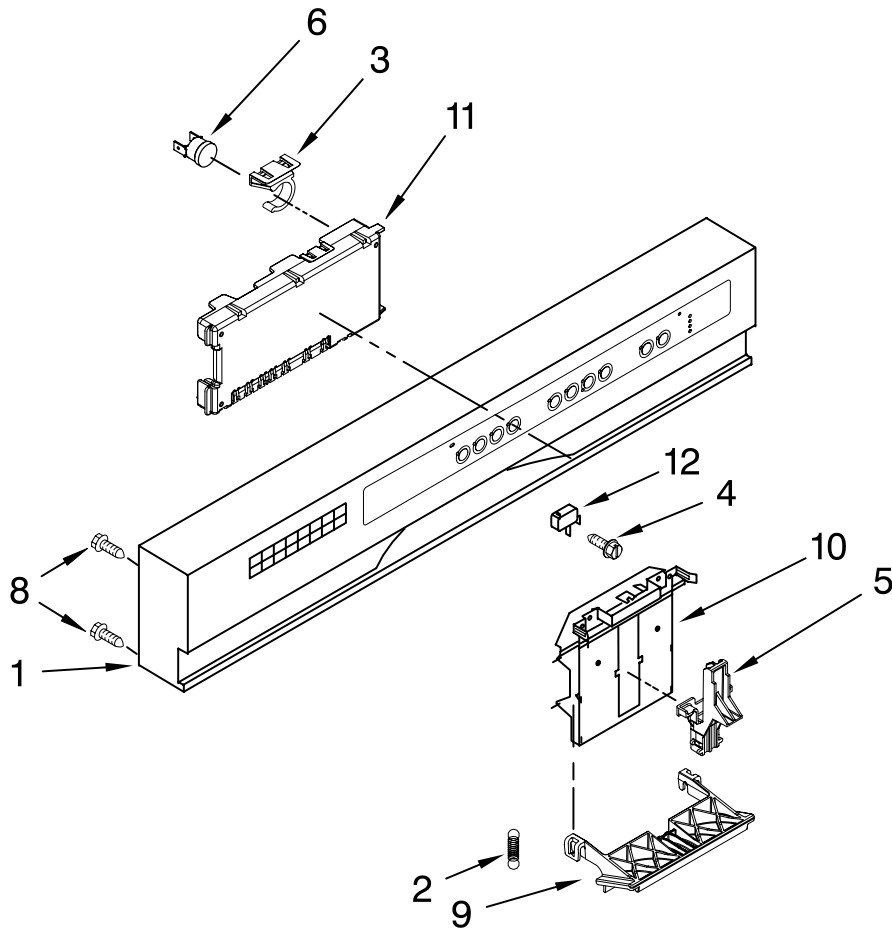

CONTROL PANEL PARTS

For Models: KUDC03ITBL3, KUDC03ITBS3

(Black) (Stainless)

Illus. No.	Part No.	DESCRIPTION
1		Console Assembly (Includes Insert)
	W10084152	Black
2	8268540	Spring, Handle
3	8546546	Clip, Bi-Metal
4	3400412	Screw
5	8524471	Actuator, Latch
6	661663	Bi-Metal
8	3369051	Screw
9		Handle, Latch
	8269117	Black
10	8524476	Bolt, Latch
11	W10084142	Control, Electronic
12	8269209	Switch, Door

FOR ORDERING INFORMATION REFER TO PARTS PRICE LIST