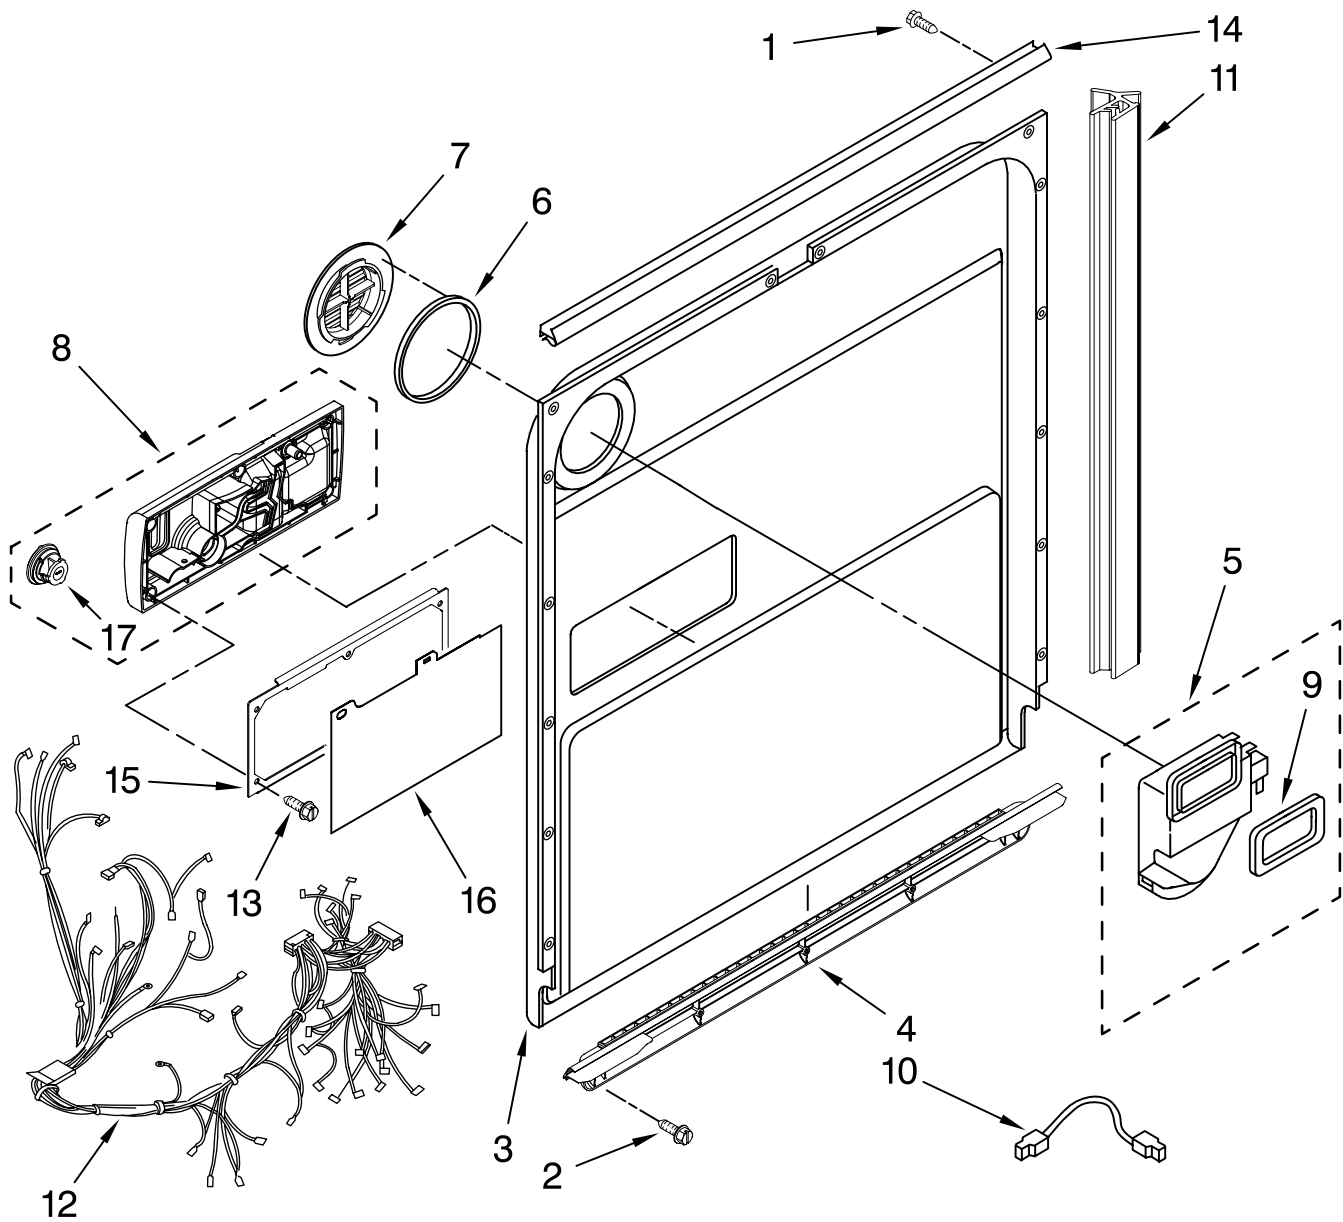

DOOR AND LATCH PARTS

For Models: KUDC03IVBL0, KUDC03IVWH0, KUDC03IVBS0
(Black) (White) (Black/Stainless)

Illus. No.	Part No.	DESCRIPTION
1	3369051	Screw, Door
2	8281217	Screw
3	W10056249	Inner Door Mastic Assembly (Also Order Item 6)
4	W10077883	Inlet, Air
5	W10164259	Vent Assembly (Also Order Item 6)

Illus. No.	Part No.	DESCRIPTION
6	8269259	Gasket, Vent
7	W10077877	Deflector, Vent (Also Order Item 6)
8	W10077882	Dispenser, Assembly
9	8269258	Seal, Front
10	8545608	Harness, Vent Motor

Illus. No.	Part No.	DESCRIPTION
11	8574160	Seal, Side
12	W10071160	Wiring Harness
13	W10177098	Screw
14	8535660	Seal, Console/door
15	8535637	Bracket, Dispenser
16	8531865	Shield, Dispenser
17	W10077881	Knob, Rinse Aid

FOR ORDERING INFORMATION REFER TO PARTS PRICE LIST