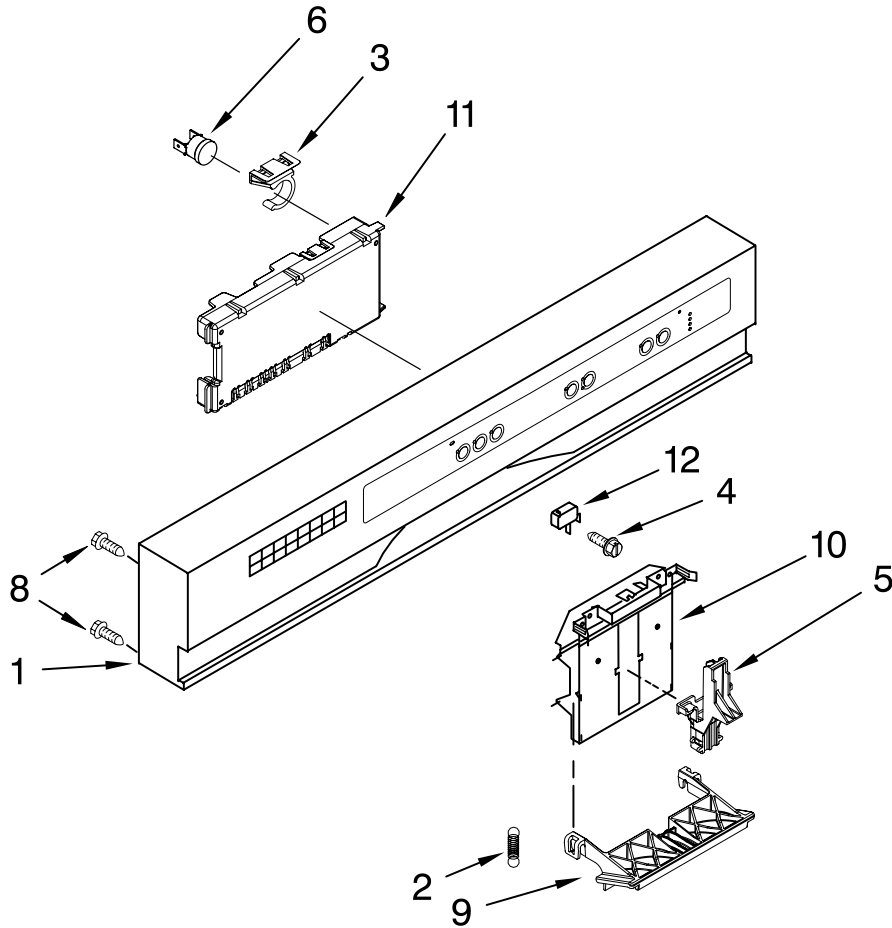

CONTROL PANEL PARTS

For Models: KUDC03IVBL0, KUDC03IVWH0, KUDC03IVBS0
(Black) (White) (Black/Stainless)

Illus. No.	Part No.	DESCRIPTION
1		Console Assembly (Includes Insert)
	W10056397	Black
	W10056393	White
2	8268540	Spring, Handle
3	8546546	Clip, Bi-Metal
4	3400412	Screw
5	8524471	Actuator, Latch
6	661663	Bi-Metal
8	3369051	Screw
9		Handle, Latch
	8269117	Black
	8269167	White
10	8524476	Bolt, Latch
11	W10084142	Control, Electronic
12	8269209	Switch, Door

FOR ORDERING INFORMATION REFER TO PARTS PRICE LIST