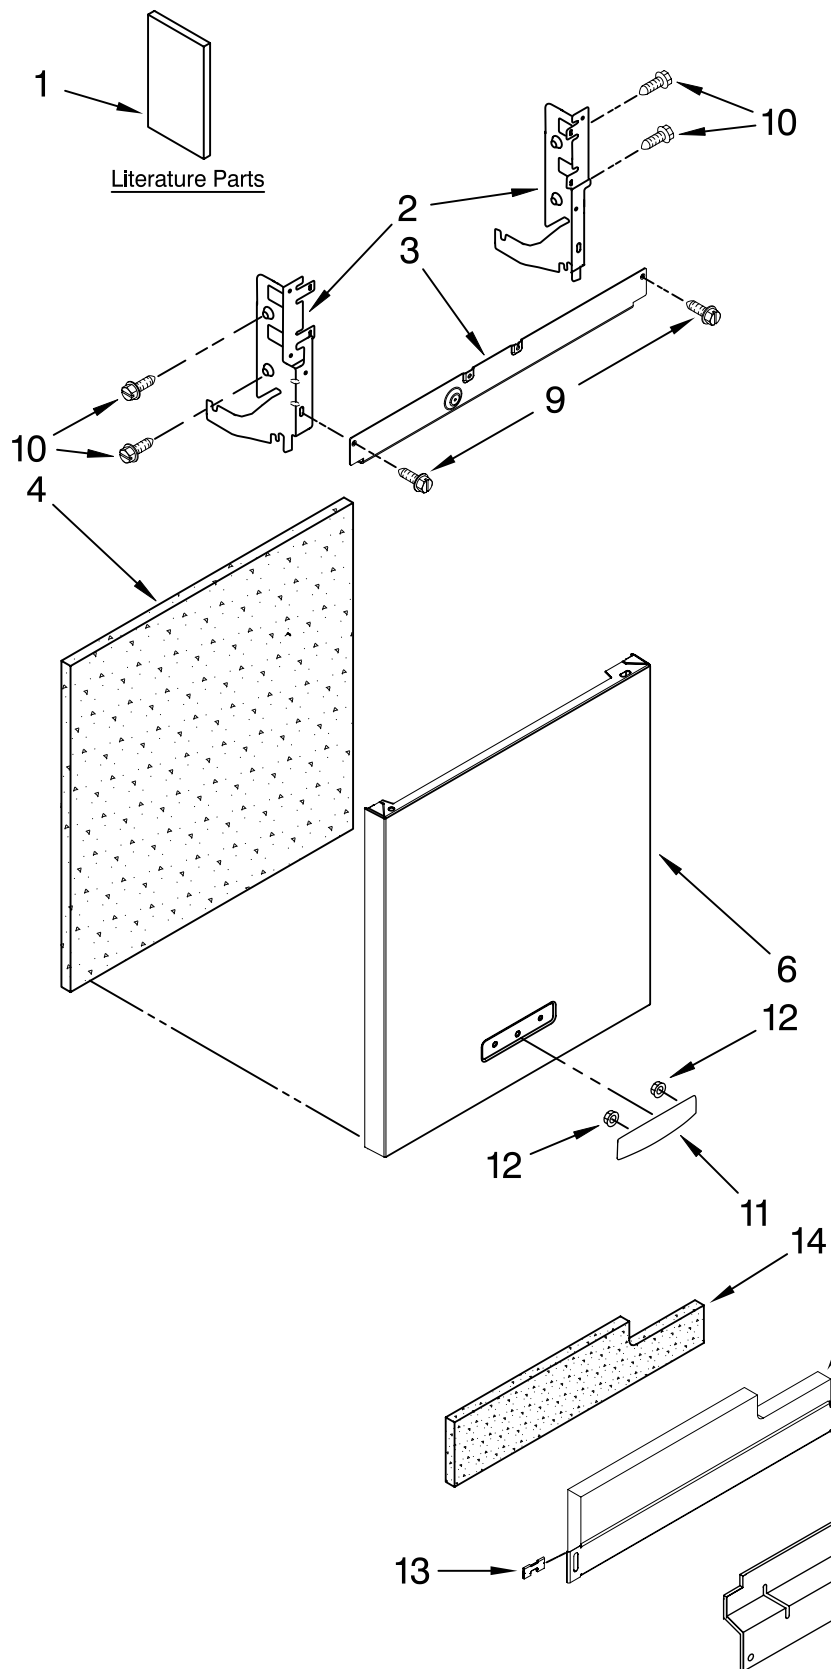

# KitchenAid® DOOR AND PANEL PARTS

For Models: KUDC03IVBL0, KUDC03IVWH0, KUDC03IVBS0

(Black) (White) (Black/Stainless)

UNDERCOUNTER  
DISHWASHER

Illus. No.	Part No.	DESCRIPTION
1		Literature Parts
	W10056407	Instructions, Installation
	W10238421	Energy Guide, Use & Care
	W10205937	English/French
	W10193741	Spanish
	W10130990	Tech Sheet
2		Arm, Hinge
	8534854	Left
	8534853	Right
3	8268983	Stiffener, Door
4	W10073520	Insulation, Door
5		Access Panel
	8573255	Black
	8573256	White
6		Panel, Full Front (Includes Items 4, 11 & 12)
	W10077995	Black
	W10077996	White
	W10137620	Stainless Steel
7		Toe Panel (Includes 13 & 14)
	W10205336	Black
	W10205337	White
8		Screw
	302868	Black
	3400836	White
9	304392	Screw
10	3400071	Screw
11		Nameplate
	W10021860	Black
	W10021870	White
	W10021850	Stainless Steel
12	2004333	Nut
13	8269016	Clip, Ground
14	W10073540	Insulation, Toe Panel

# CONTROL PANEL PARTS

For Models: KUDC03IVBL0, KUDC03IVWH0, KUDC03IVBS0  
 (Black) (White) (Black/Stainless)

Illus. No.	Part No.	DESCRIPTION
1		Console Assembly (Includes Insert)
	W10056397	Black
	W10056393	White
2	8268540	Spring, Handle
3	8546546	Clip, Bi-Metal
4	3400412	Screw
5	8524471	Actuator, Latch
6	661663	Bi-Metal
8	3369051	Screw
9		Handle, Latch
	8269117	Black
	8269167	White
10	8524476	Bolt, Latch
11	W10084142	Control, Electronic
12	8269209	Switch, Door