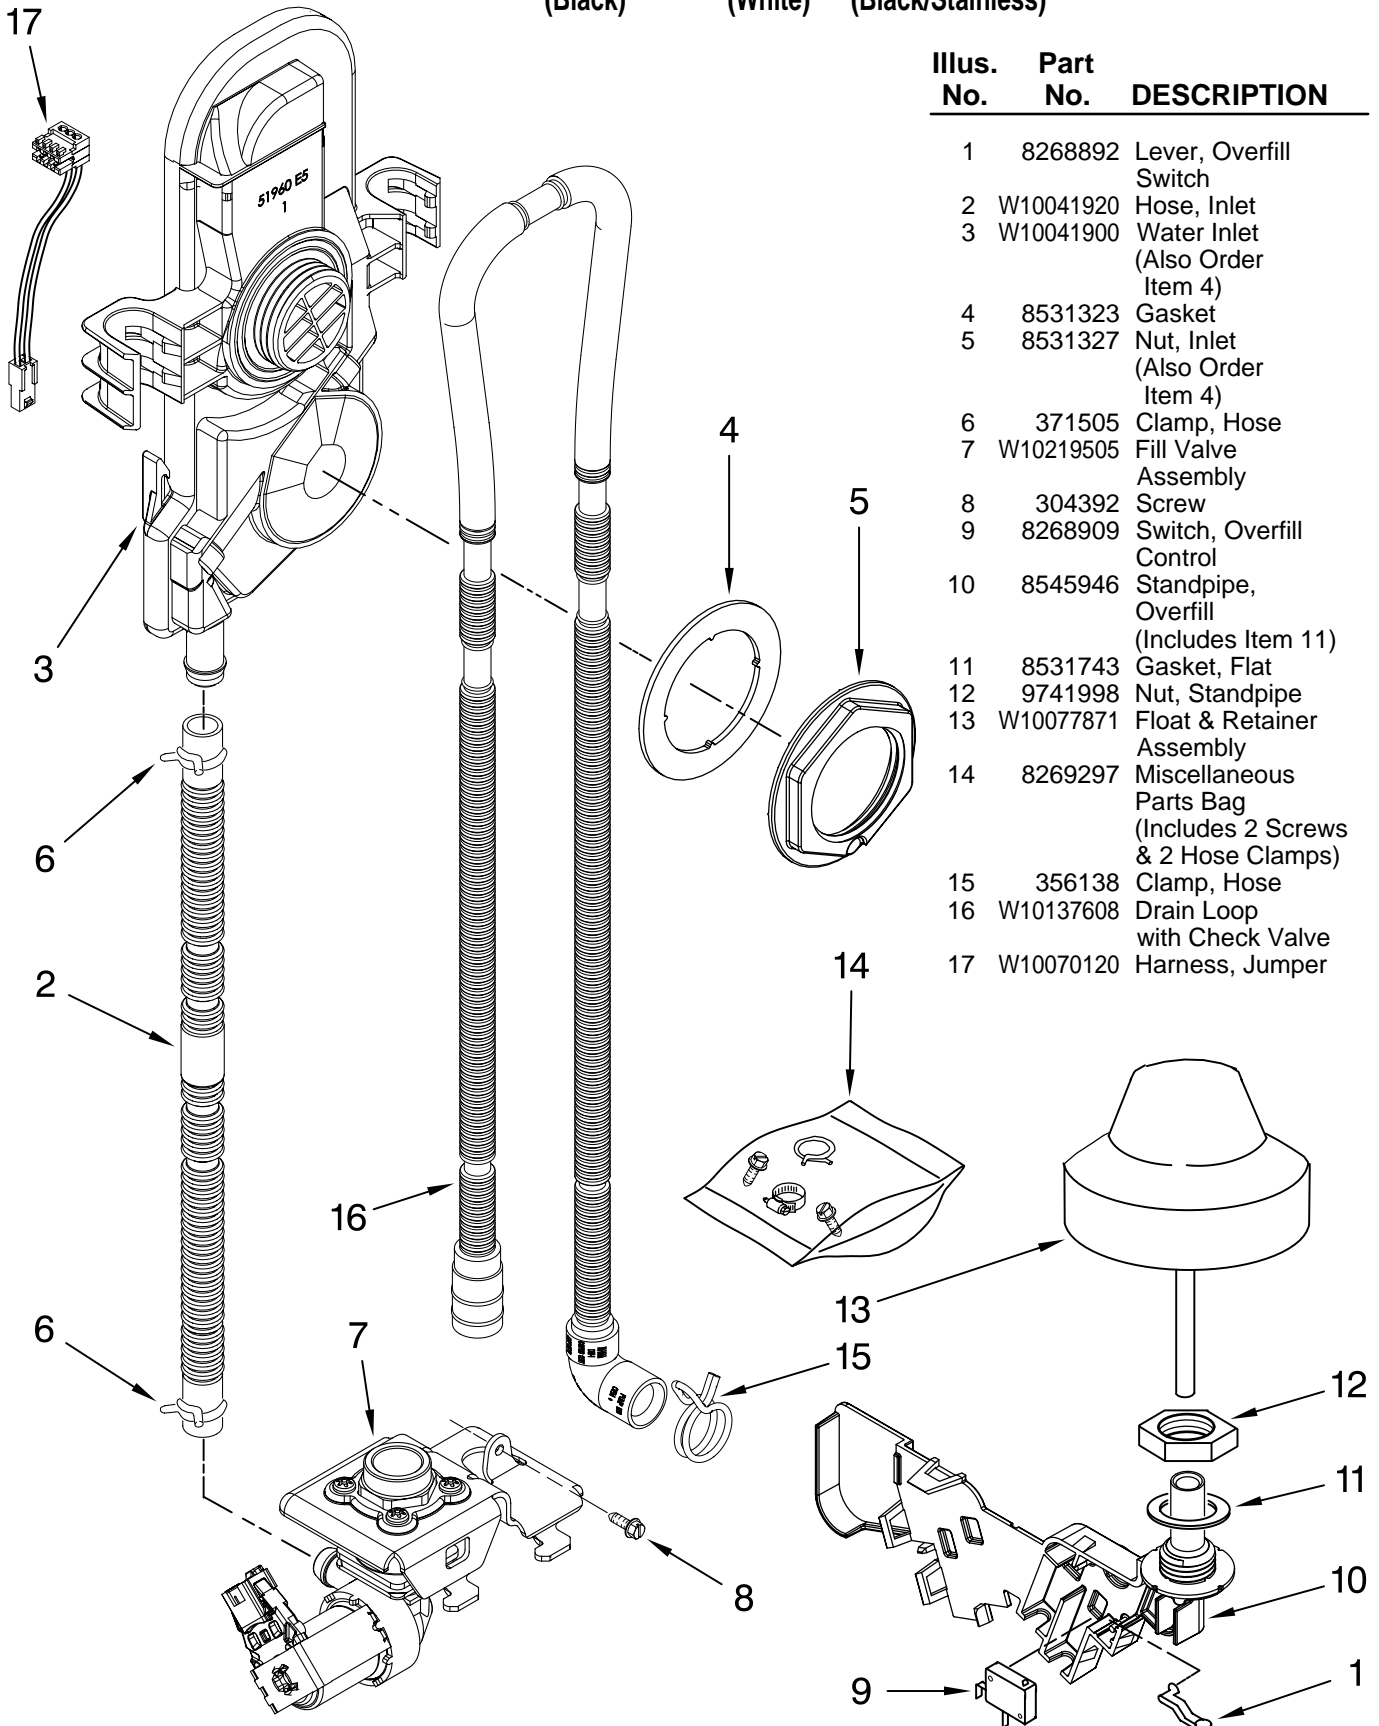

# CONTROL PANEL PARTS

For Models: KUDC03IVBL0, KUDC03IVWH0, KUDC03IVBS0  
 (Black) (White) (Black/Stainless)

Illus. No.	Part No.	DESCRIPTION
1		Console Assembly (Includes Insert)
	W10056397	Black
	W10056393	White
2	8268540	Spring, Handle
3	8546546	Clip, Bi-Metal
4	3400412	Screw
5	8524471	Actuator, Latch
6	661663	Bi-Metal
8	3369051	Screw
9		Handle, Latch
	8269117	Black
	8269167	White
10	8524476	Bolt, Latch
11	W10084142	Control, Electronic
12	8269209	Switch, Door

Illus. No.	Part No.	DESCRIPTION
6	8269259	Gasket, Vent
7	W10077877	Deflector, Vent (Also Order Item 6)
8	W10077882	Dispenser, Assembly
9	8269258	Seal, Front
10	8545608	Harness, Vent Motor

Illus. No.	Part No.	DESCRIPTION
11	8574160	Seal, Side
12	W10071160	Wiring Harness
13	W10177098	Screw
14	8535660	Seal, Console/door
15	8535637	Bracket, Dispenser
16	8531865	Shield, Dispenser
17	W10077881	Knob, Rinse Aid

# FILL, DRAIN AND OVERFILL PARTS

For Models: KUDC03IVBL0, KUDC03IVWH0, KUDC03IVBS0  
(Black) (White) (Black/Stainless)

Illus. No.	Part No.	DESCRIPTION
1	8268892	Lever, Overflow Switch
2	W10041920	Hose, Inlet
3	W10041900	Water Inlet (Also Order Item 4)
4	8531323	Gasket
5	8531327	Nut, Inlet (Also Order Item 4)
6	371505	Clamp, Hose
7	W10219505	Fill Valve Assembly
8	304392	Screw
9	8268909	Switch, Overflow Control
10	8545946	Standpipe, Overflow (Includes Item 11)
11	8531743	Gasket, Flat
12	9741998	Nut, Standpipe
13	W10077871	Float & Retainer Assembly
14	8269297	Miscellaneous Parts Bag (Includes 2 Screws & 2 Hose Clamps)
15	356138	Clamp, Hose
16	W10137608	Drain Loop with Check Valve
17	W10070120	Harness, Jumper