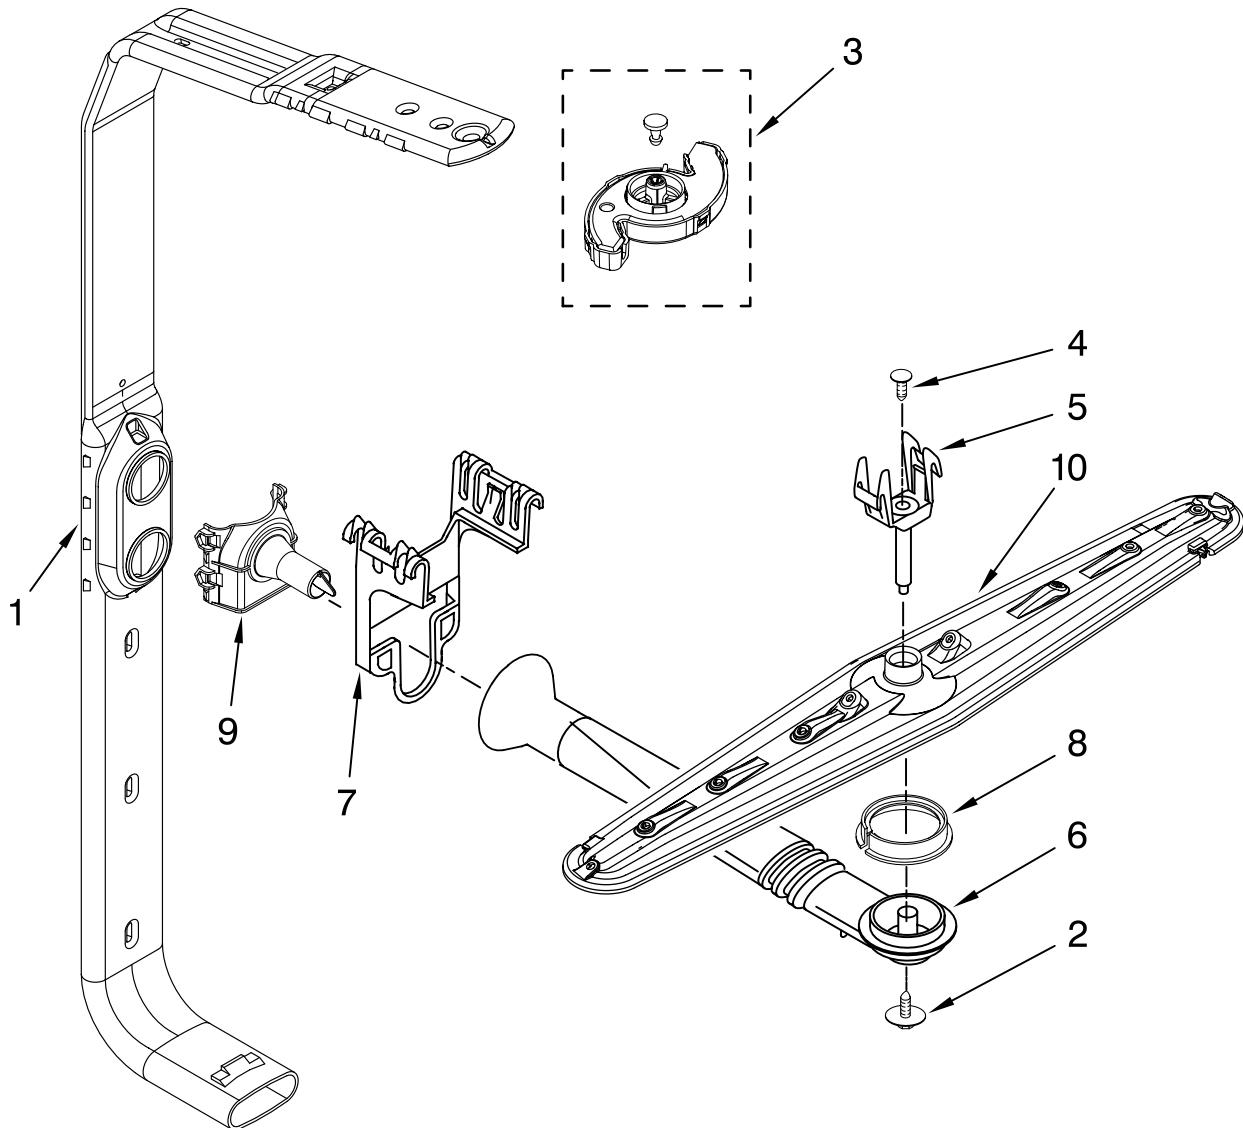

UPPER WASH AND RINSE PARTS

For Models: KUDC03IVBL0, KUDC03IVWH0, KUDC03IVBS0
(Black) (White) (Black/Stainless)

Illus. No.	Part No.	DESCRIPTION

1	W10077896	Feed Tube Assembly (Also Includes Item 3)
2	8533889	Screw
3	8557720	Sprayarm, 3rd Level
4	W10118464	Cover, Screw
5	W10082867	Mount
6	W10082833	Manifold
7	W10082832	Hanger
8	8268433	Seal, Sprayarm
9	W10077923	Nozzle-Feed
10	W10082841	Sprayarm

FOR ORDERING INFORMATION REFER TO PARTS PRICE LIST