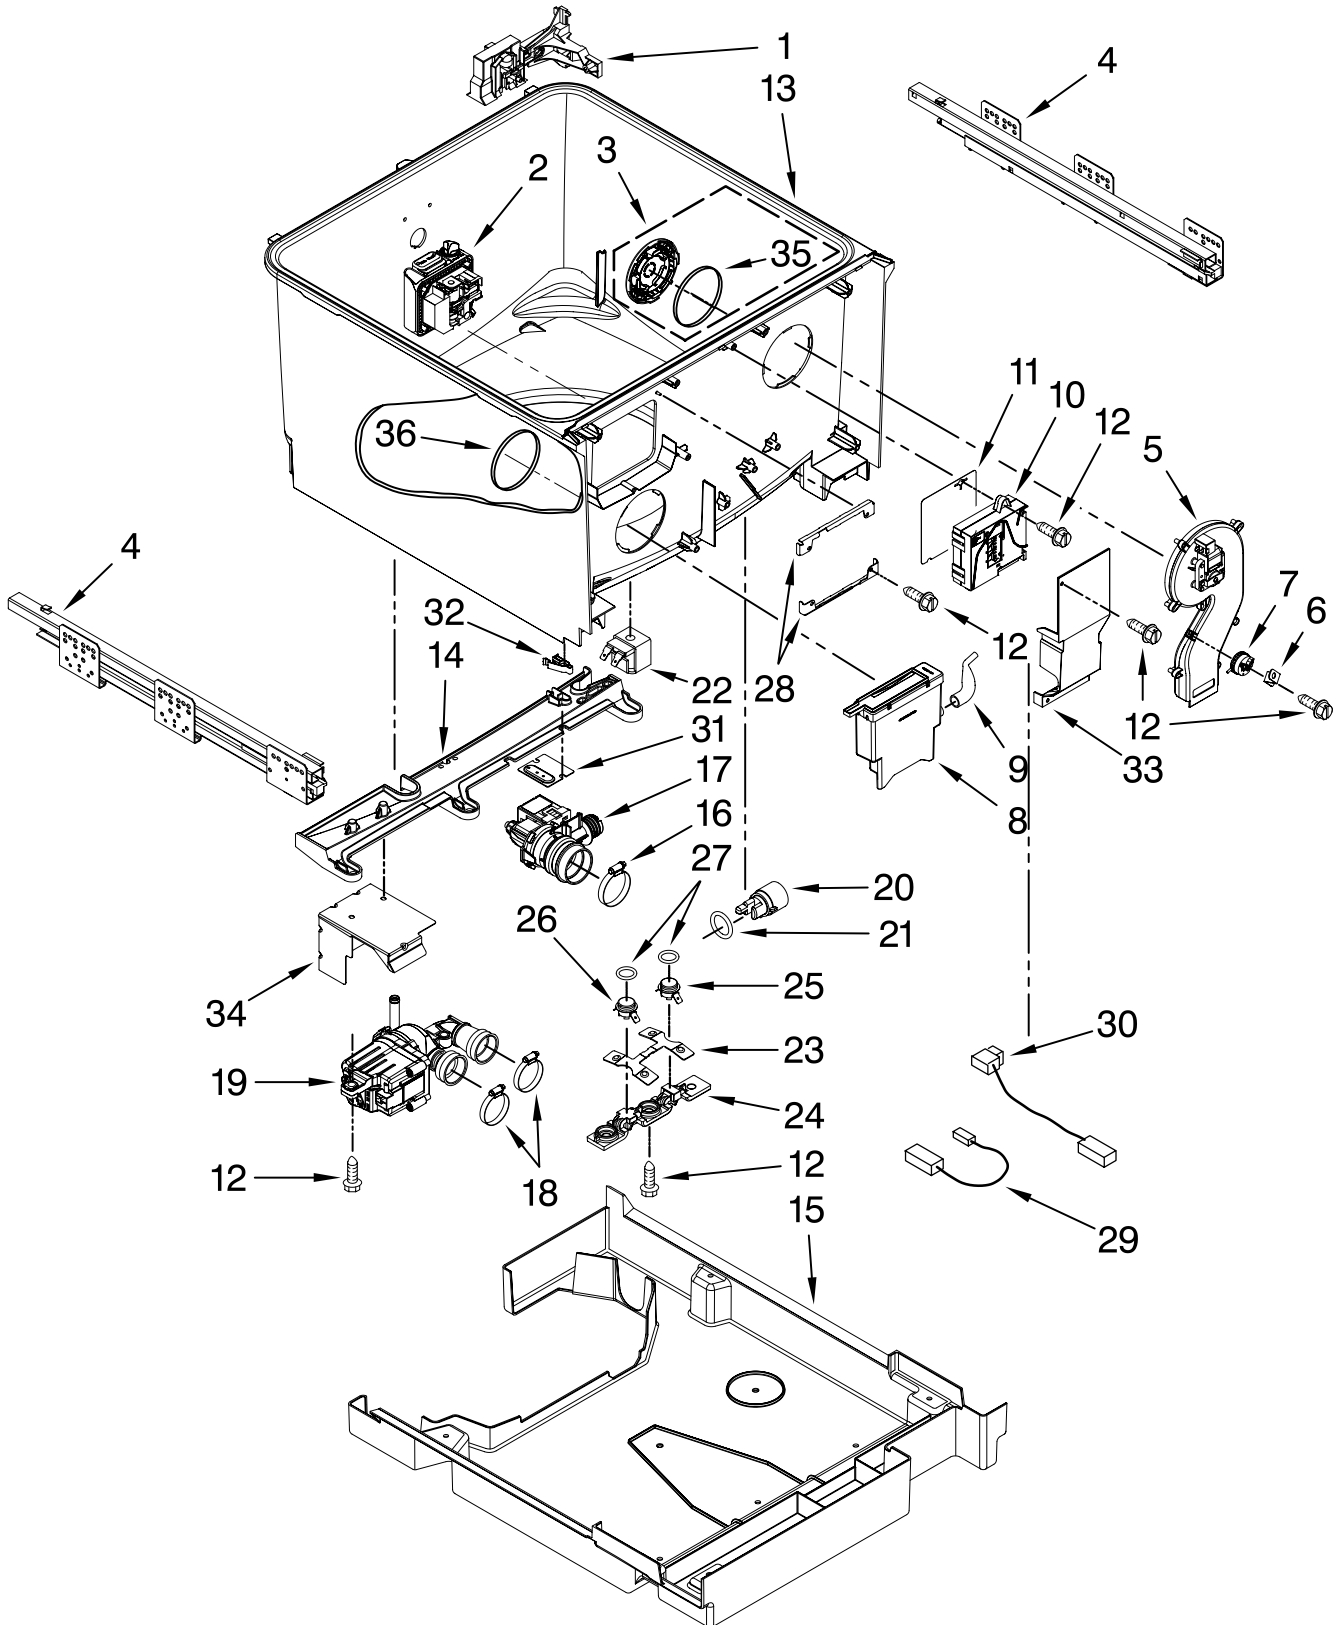

Illus. No.	Part No.	DESCRIPTION
------------	----------	-------------

7	W10117965	Pad, EPS
8	99003716	Trim, Toe Kick
9	Y912620	Screw
10	99003156	Screw
11		Nameplate
	8304603BL	Black
	8304603WH	White
	8304603SS	Stainless
12	W10117969	Harness, User Interface

TUB PARTS

For Models: KUDD03DTBL0, KUDD03DTWH0, KUDD03DTSS0

(Black)

(White)

(Stainless)

The model(s) number shown may be different than what is printed on the model/serial tag of your product. The number(s) shown combine the model number and the first two digits of the serial number from the product tag.