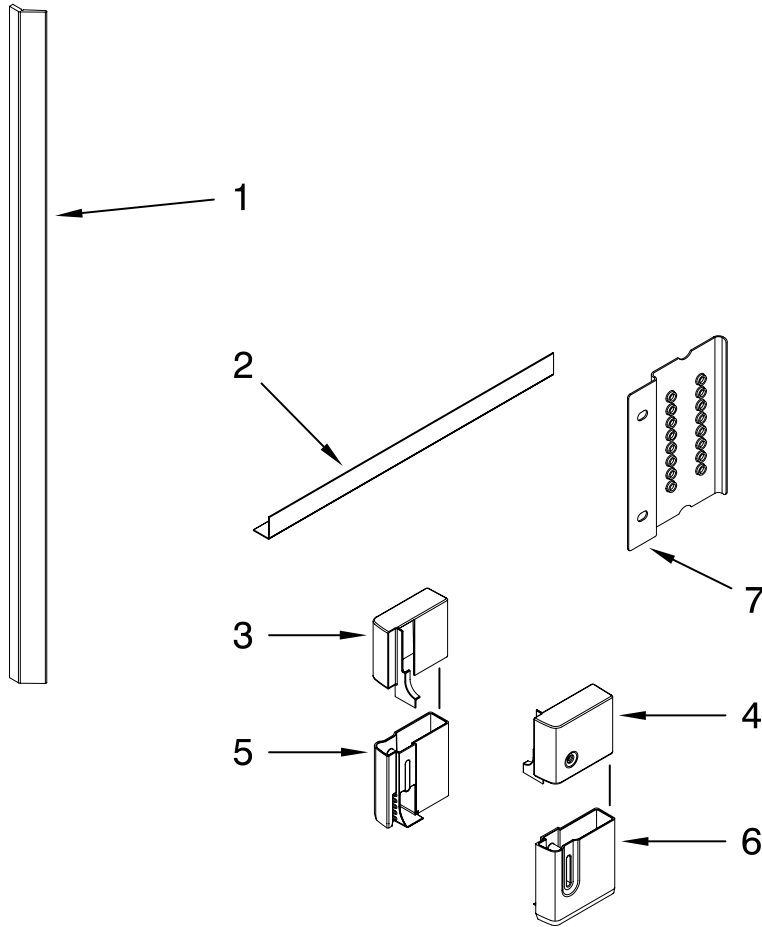

ACCESSORY PARTS

For Models: KUDD03DTBL0, KUDD03DTWH0, KUDD03DTSS0
(Black) (White) (Stainless)

The model(s) number shown may be different than what is printed on the model/serial tag of your product. The number(s) shown combine the model number and the first two digits of the serial number from the product tag.

Illus. No.	Part No.	DESCRIPTION
1	W10133725	Trim, Side
2	99003716	Trim, Toe Kick (Black)
3		Toe Kick Base (LH)
	Y6920293	Black
	Y6920297	White
4		Toe Kick Base (RH)
	Y6920295	Black
	Y6920299	White
5		Toe Kick Slide (LH)
	Y6920294	Black
	Y6920298	White
6		Toe Kick Slide (RH)
	Y6920296	Black
	Y6920300	White
7	Y6920591	Bracket, Mounting