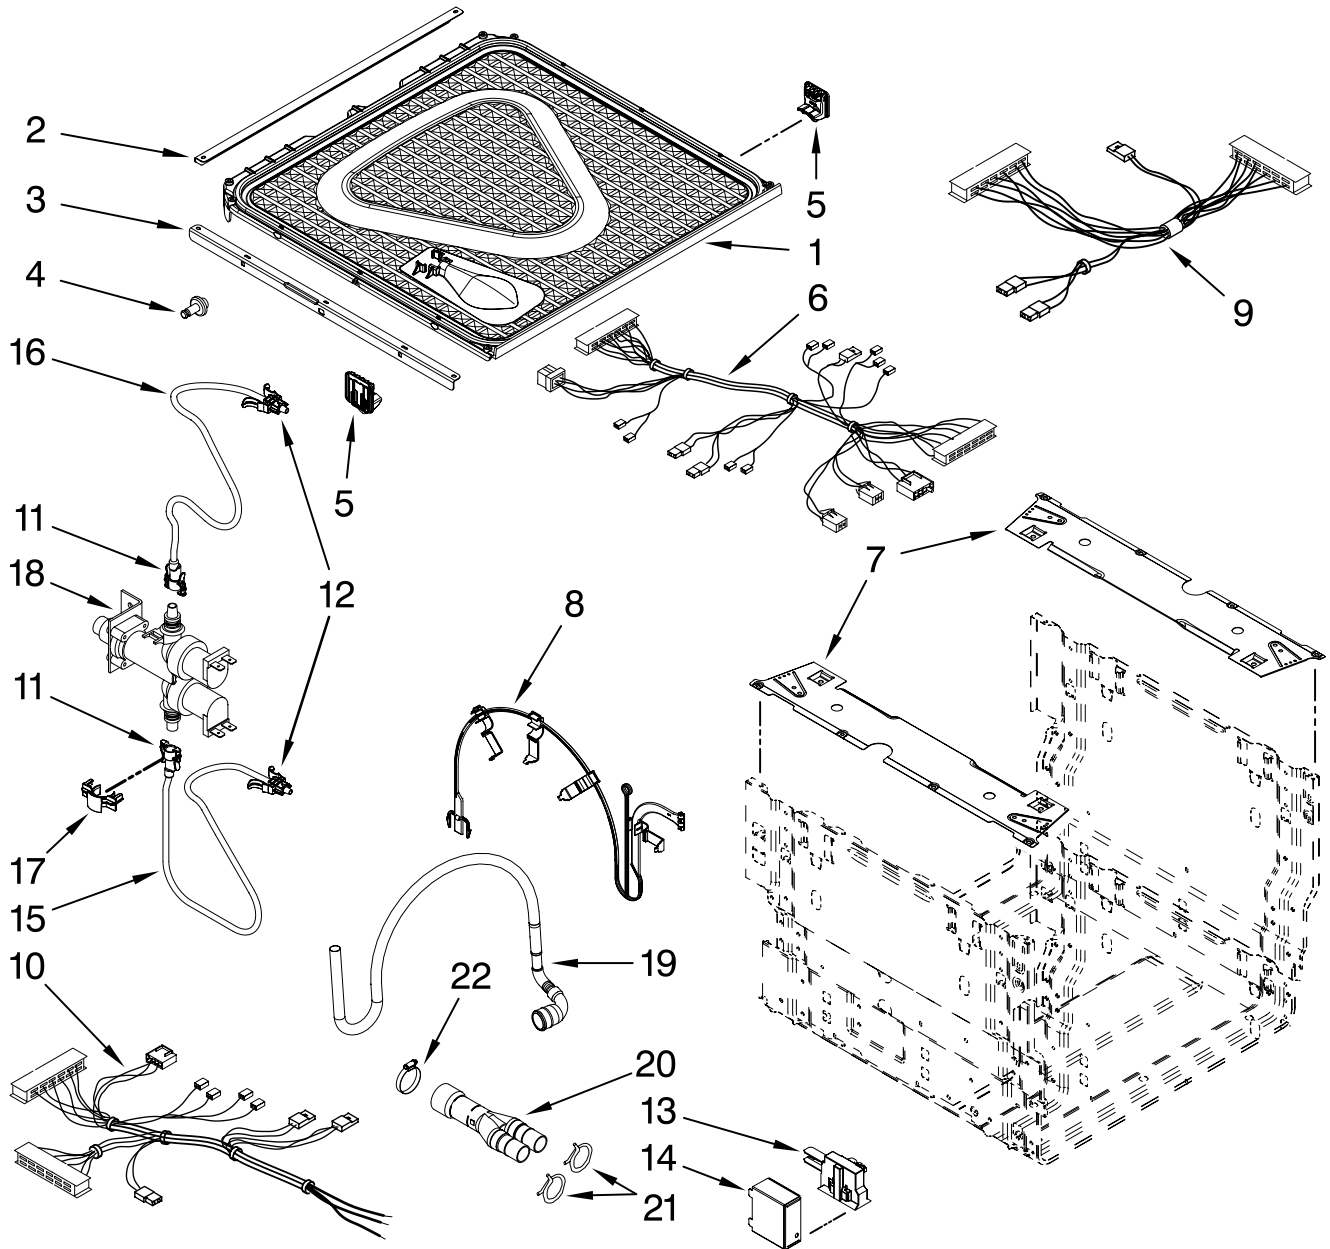

FRAME AND LID PARTS

For Model: KUDD03STPA10

(Panel-Ready)

The model(s) number shown may be different than what is printed on the model/serial tag of your product. The number(s) shown combine the model number and the first two digits of the serial number from the product tag.

Illus. No.	Part No.	DESCRIPTION
1	99003677	Lid Assembly (Seal Included)
2	Y6920305	Bracket, Lid (Rear)
3	99003722	Bracket, Lid Assy. (Side)
4	99003724	Roller, Lid Pin
5	99003725	Lid Slider Assy. Right Hand
	99003726	Left Hand
6	99003706	Harness, Drawer

Illus. No.	Part No.	DESCRIPTION
7	W10188309	Brace, Top Side (Undercounter Mounting Bracket)
8	W10166505	Retainer, Flex
9	99003710	Harness, Upper
10	99003709	Harness, Lower
11	W10188315	Clip, Fill Valve
12	W10188316	Clip, Lid
13	99003732	Base, Utility Box
14	99003731	Cover, Utility Box

Illus. No.	Part No.	DESCRIPTION
15	99003766	Hose, Fill (Lower)
16	99003765	Hose, Fill (Upper)
17	W10189242	Retainer, Valve End
18	99003606	Valve, Water
19	99003597	Hose, Drain
20	Y6919906	Y- Connector
21	99003633	Clamp
22	99003635	Clamp