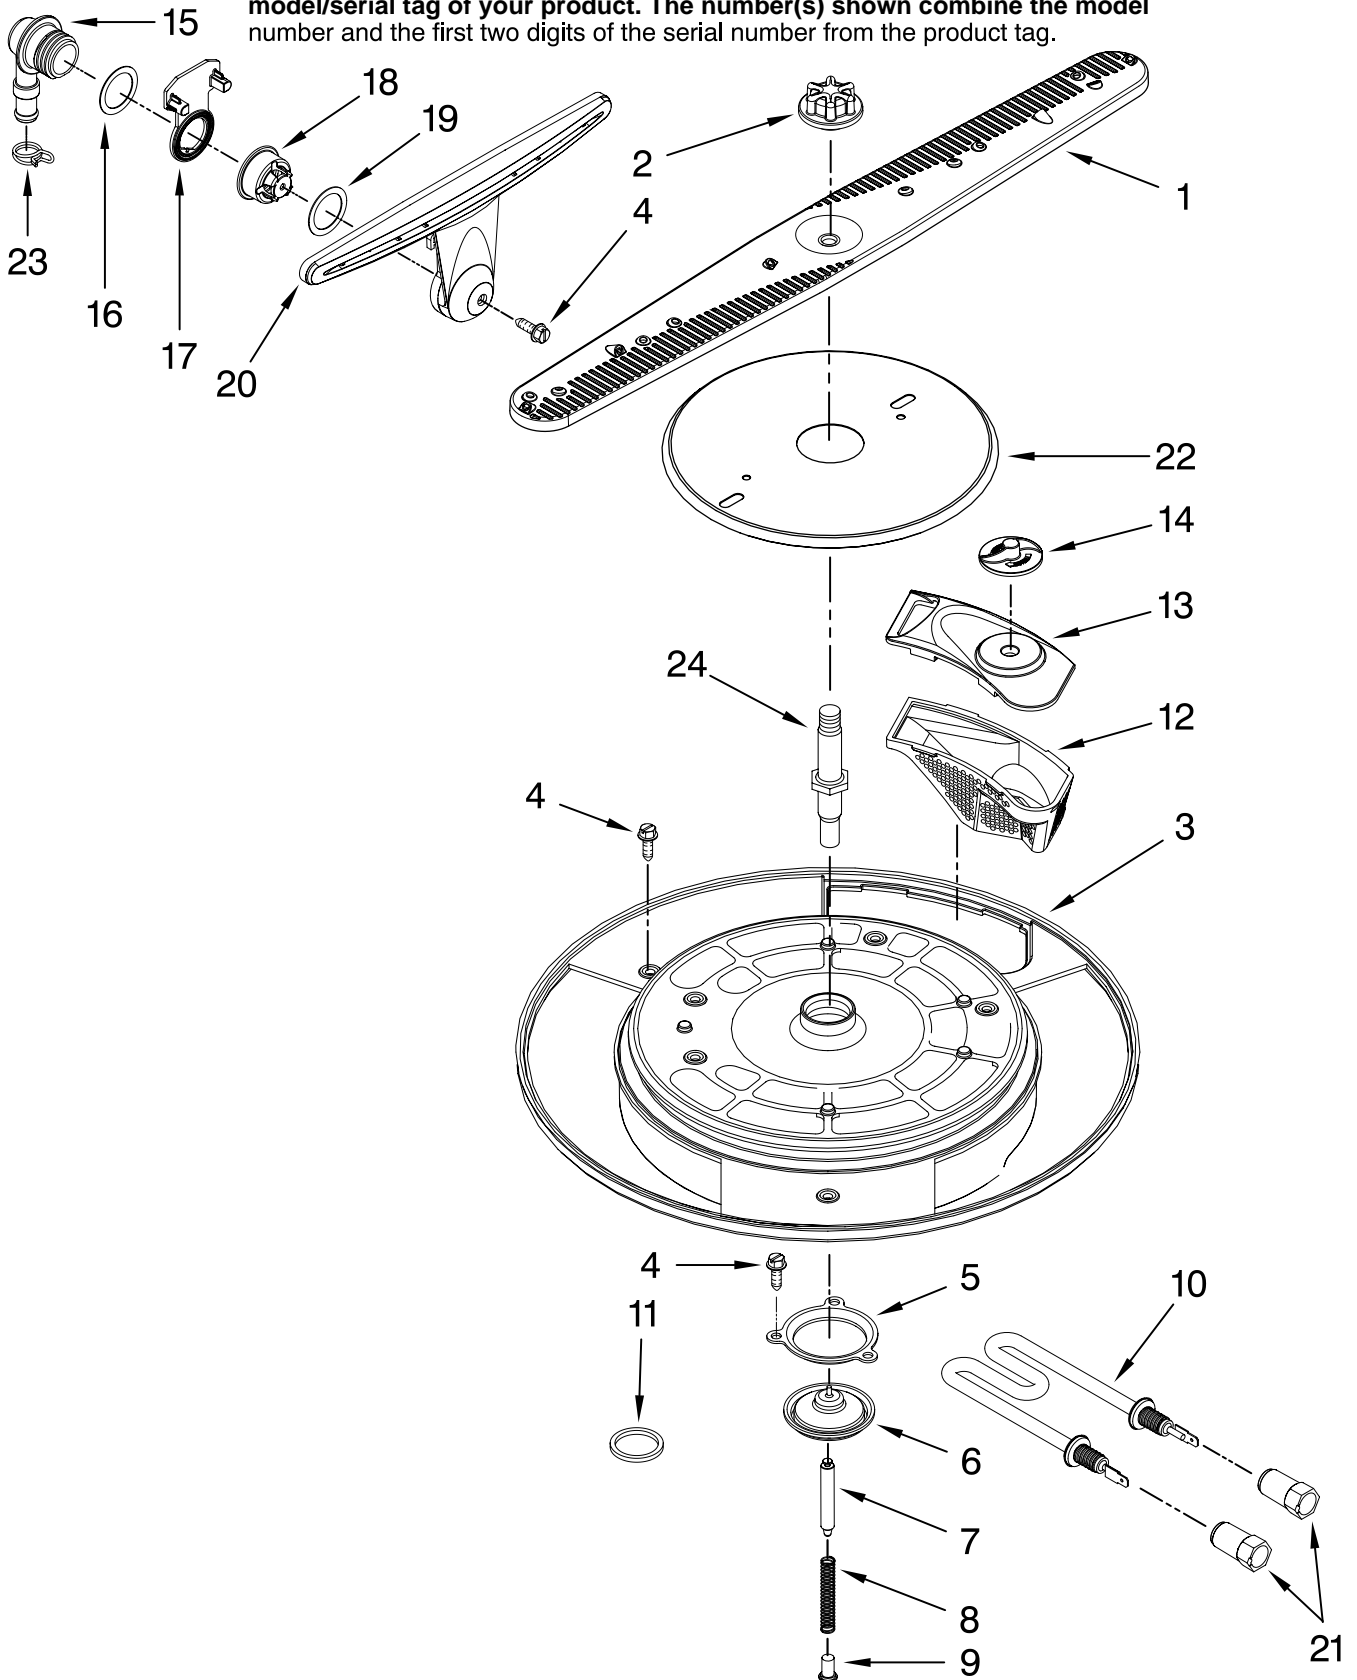

WASH SYSTEM PARTS

For Model: KUDD03STPA10

(Panel-Ready)

The model(s) number shown may be different than what is printed on the model/serial tag of your product. The number(s) shown combine the model number and the first two digits of the serial number from the product tag.

WASH SYSTEM PARTS

For Model: KUDD03STPA10

(Panel-Ready)

The model(s) number shown may be different than what is printed on the model/serial tag of your product. The number(s) shown combine the model number and the first two digits of the serial number from the product tag.

Illus. No.	Part No.	DESCRIPTION
1	99003689	Wash Arm Assembly
2	99003697	Cap, Wash Arm
3	W10190556	Filter Flowplate Assembly
4	Y6918536	Screw
5	99003720	Compression Ring, Fine Drain
6	99003692	Seal, Fine Drain
7	99003772	Armature, Fine Drain
8	99003774	Spring, Fine Drain
9	99003775	Shaft, Fine Drain
10	99003625	Heater
11	Y6920320	O-Ring (EPDM)
12	99003777	Coarse Cup, Lower
13	99003776	Coarse Cup, Upper
14	99003778	Coarse Cup Cap
15	Y6920170	Inlet, Upper (Manifold)
16	99003602	Seal, Inlet/Outlet
17	Y6920354	Bracket, Upper Manifold Mtg
18	Y6920171	Cap, Manifold Inlet
19	99003602	Seal, Inlet/Outlet
20	99003683	Manifold, Upper Assembly
21	99003771	Nut, Heater
22	99003704	Shield, Fine Filter
23	99003634	Clamp, Manifold
24	99003697	Pivot, Wash Arm