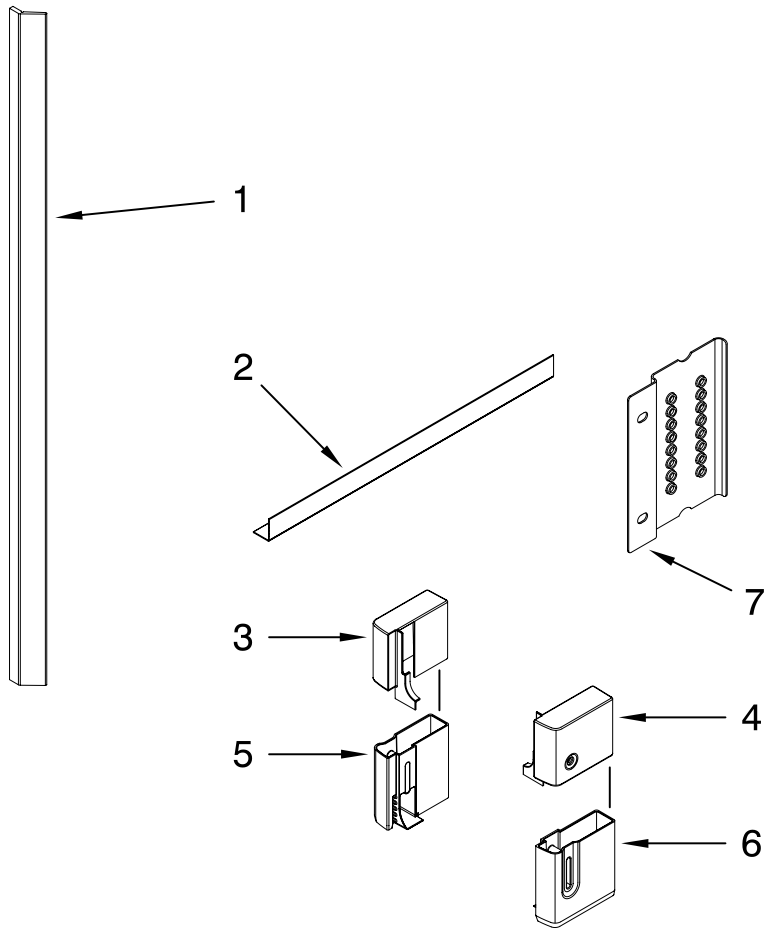

ACCESSORY PARTS

For Model: KUDD03STPA10

(Panel-Ready)

The model(s) number shown may be different than what is printed on the model/serial tag of your product. The number(s) shown combine the model number and the first two digits of the serial number from the product tag.

Illus. No.	Part No.	DESCRIPTION
1	W10133725	Trim, Side
2	99003716	Trim, Toe Kick (Black)
3		Toe Kick Base (LH)
	Y6920293	Black
	Y6920297	White
4		Toe Kick Base (RH)
	Y6920295	Black
	Y6920299	White
5		Toe Kick Slide (LH)
	Y6920294	Black
	Y6920298	White
6		Toe Kick Slide (RH)
	Y6920296	Black
	Y6920300	White
7	Y6920591	Bracket, Mounting