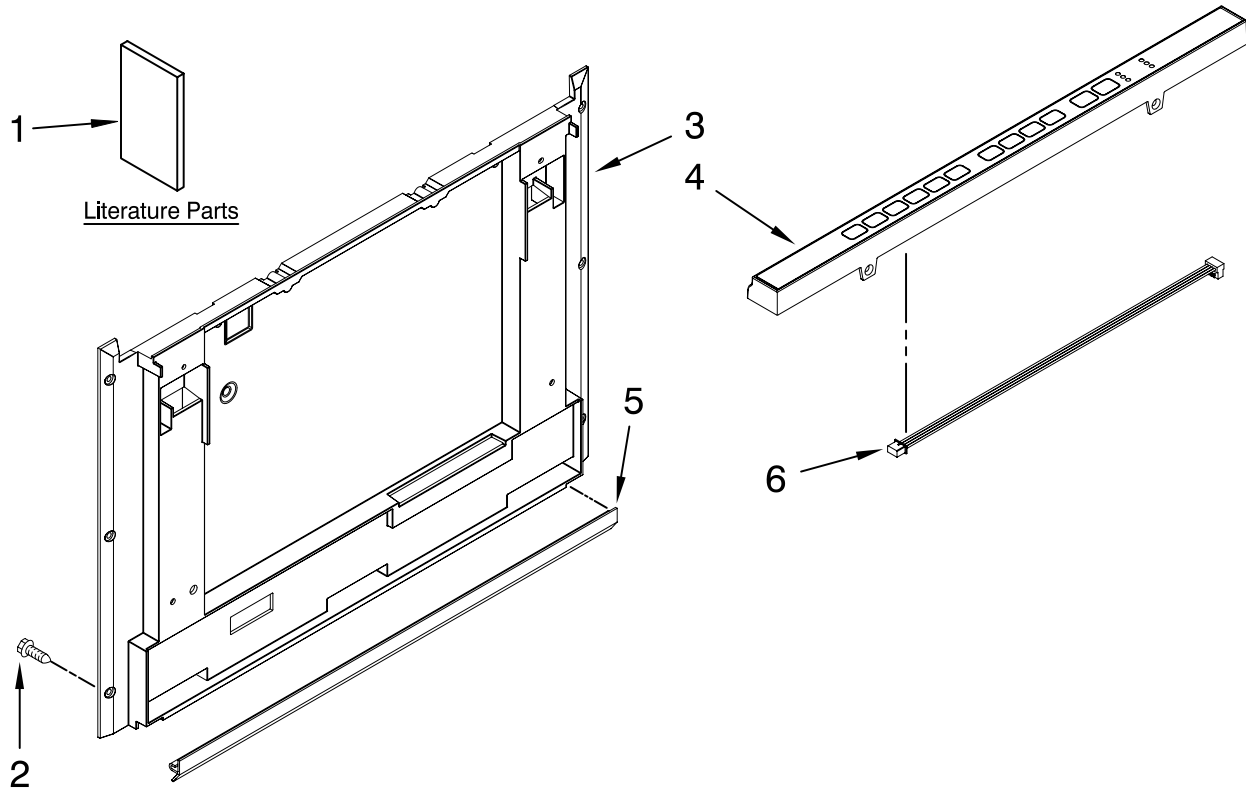

KitchenAid® FRONT PANEL PARTS

For Model: KUDD03STPA10

(Panel-Ready)

DRAWER
DISHWASHER

The model(s) number shown may be different than what is printed on the model/serial tag of your product. The number(s) shown combine the model number and the first two digits of the serial number from the product tag.

Illus. No.	Part No.	DESCRIPTION
1	W10118037	Literature Parts Instructions, Installation
	W10155587	Energy Guide
2	Y912620	Screw
3	W10117988	Intermediate Panel Lower
	W10117987	Upper
4	W10117977	Control Panel (Includes User Interface)
5	99003716	Trim, Toe Kick
6	W10117969	Harness, User Interface

TUB PARTS

For Model: KUDD03STPA10

(Panel-Ready)

The model(s) number shown may be different than what is printed on the model/serial tag of your product. The number(s) shown combine the model number and the first two digits of the serial number from the product tag.