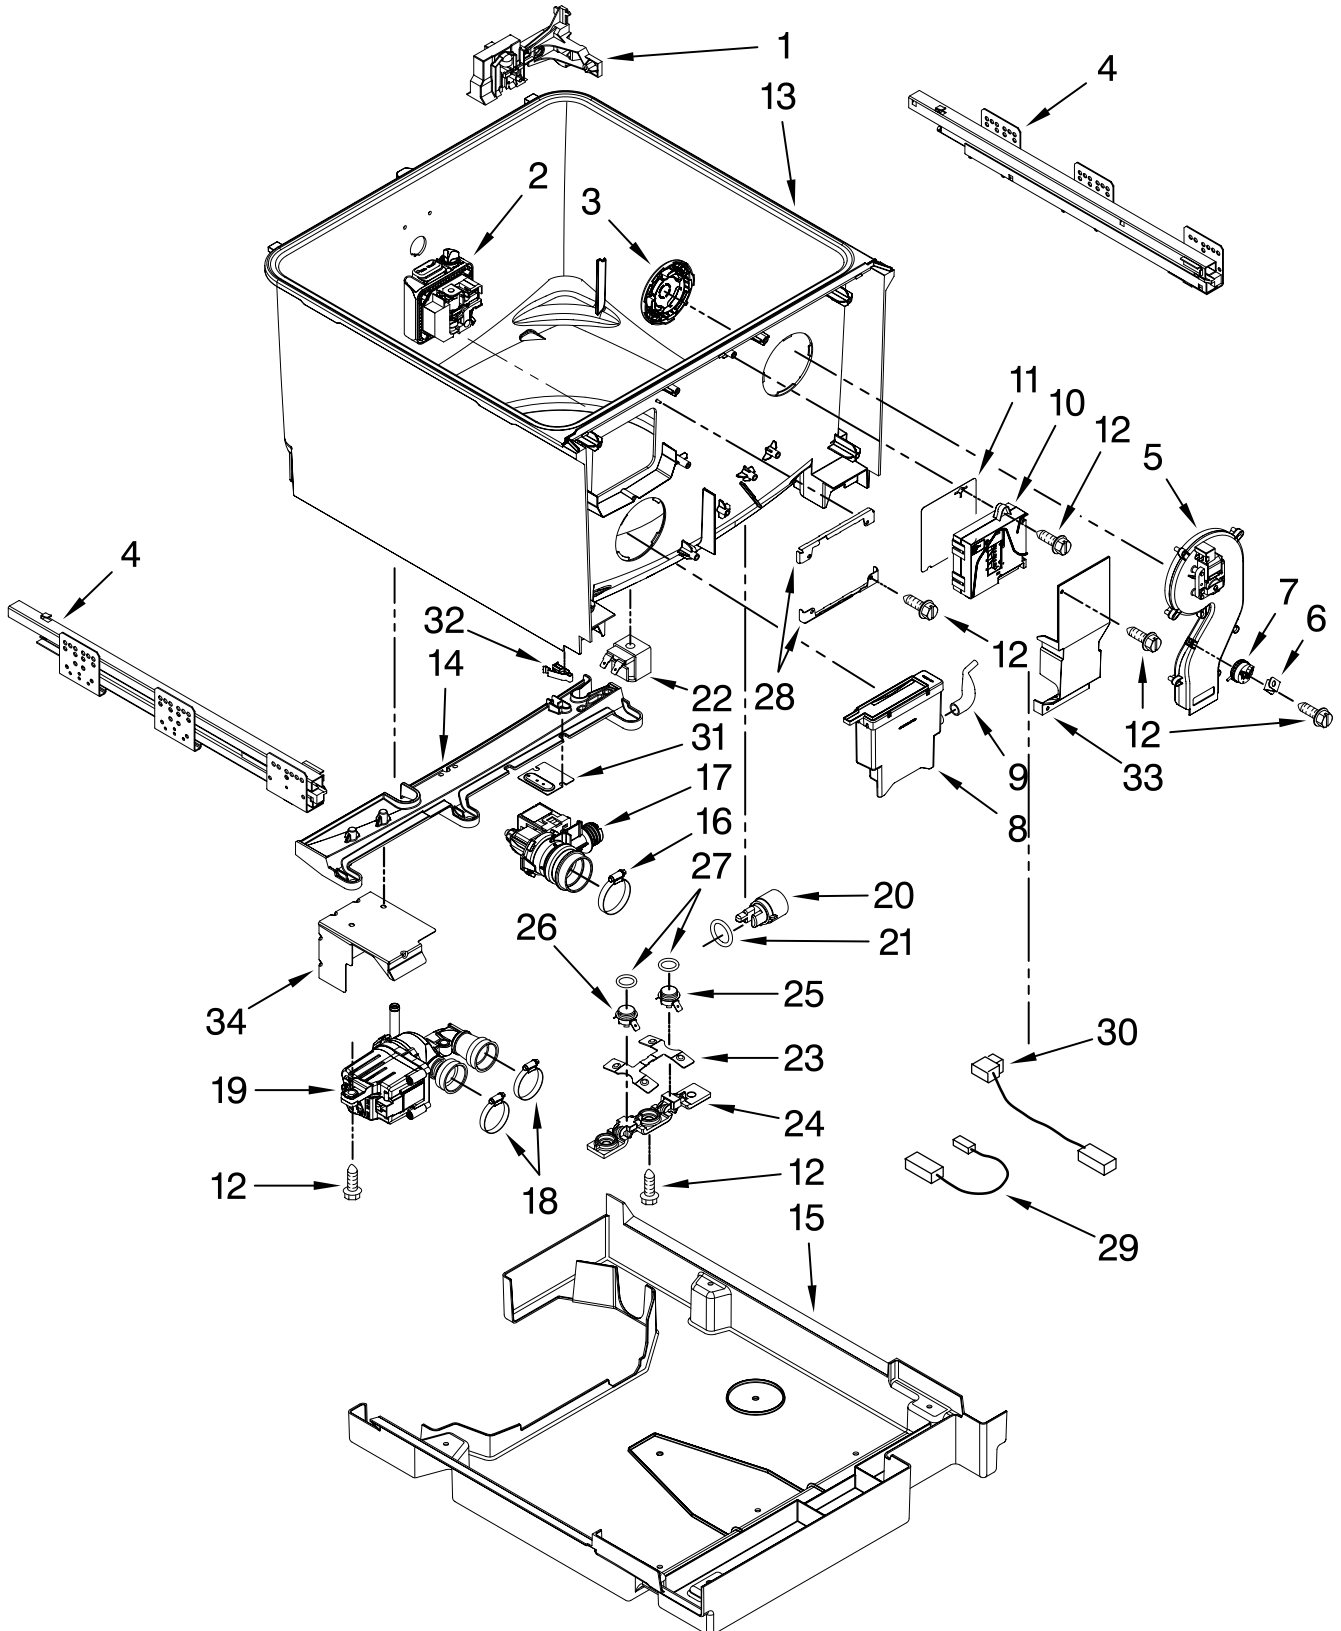

KitchenAid® FRONT PANEL PARTS

For Model: KUDD03STPA10

(Panel-Ready)

DRAWER
DISHWASHER

The model(s) number shown may be different than what is printed on the model/serial tag of your product. The number(s) shown combine the model number and the first two digits of the serial number from the product tag.

Illus. No.	Part No.	DESCRIPTION
1	W10118037	Literature Parts Instructions, Installation
	W10155587	Energy Guide
2	Y912620	Screw
3	W10117988	Intermediate Panel Lower
	W10117987	Upper
4	W10117977	Control Panel (Includes User Interface)
5	99003716	Trim, Toe Kick
6	W10117969	Harness, User Interface

TUB PARTS

For Model: KUDD03STPA10

(Panel-Ready)

The model(s) number shown may be different than what is printed on the model/serial tag of your product. The number(s) shown combine the model number and the first two digits of the serial number from the product tag.