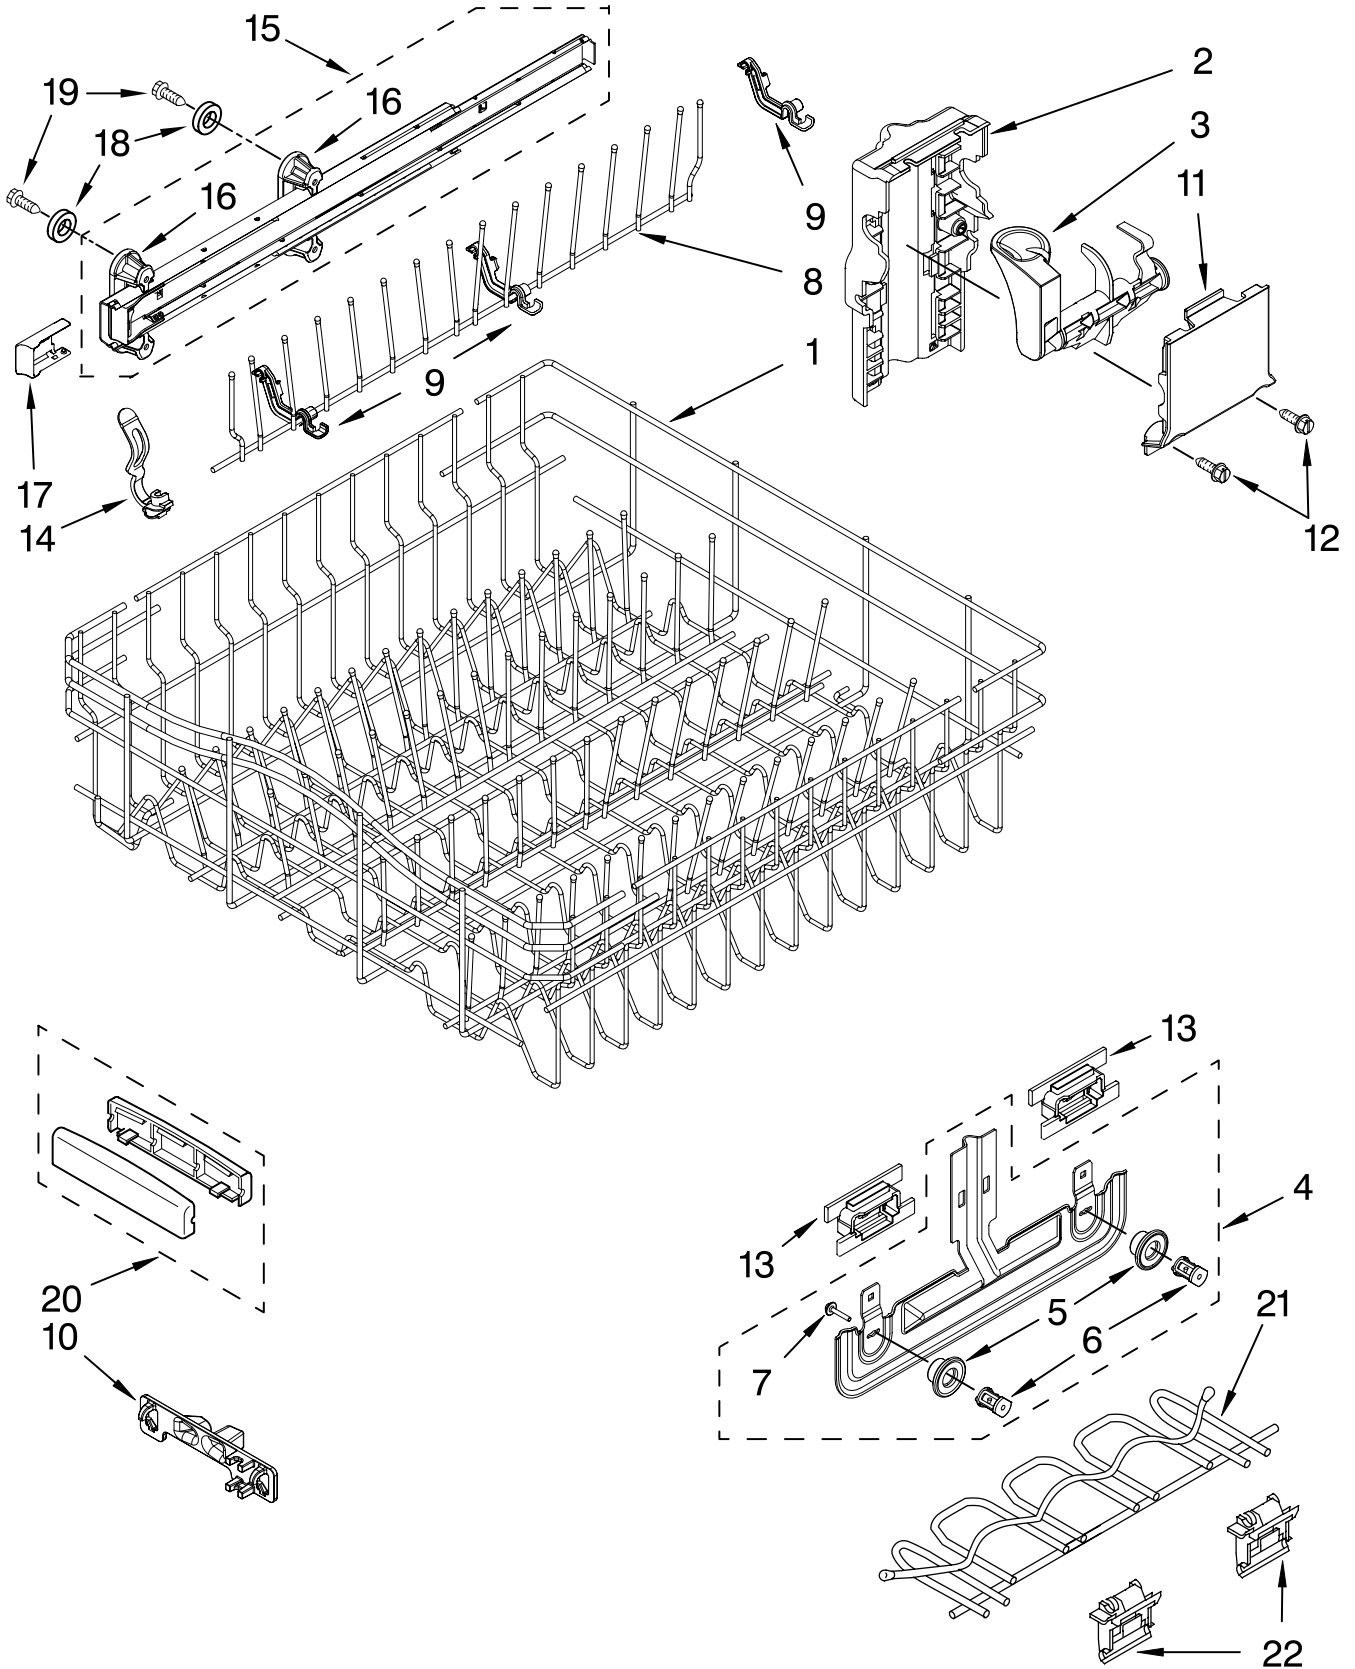

FOR ORDERING INFORMATION REFER TO PARTS PRICE LIST

UPPER RACK AND TRACK PARTS

For Models: KUDE60FVBLO, KUDE60FVWH0, KUDE60FVSS0

(Black)

(White)

(Stainless)

Illus. No.	Part No.	DESCRIPTION
1	W10056270	Dishrack, Upper
2	W10082839	Housing, Adjuster
3		Actuator, Adjuster
	W10077838	Right Hand
	W10077839	Left Hand
4	8268653	Adjuster Assembly
5	8270138	Wheel
6	8268703	Axel, Adjuster
7	8281156	Screw
8	8562030	Tine Row
9	W10082853	Clip, Pivot
10	8539102	Positioner, Dual
11	W10082840	Cover, Adjuster
12	9741232	Retainer
13	W10082834	Positioner, Arm
14	W10077844	Clip, No-Flip
15		Track, Assembly
	W10078218	Right Hand
	W10078217	Left Hand (Also Order Item 18)
16	W10077876	Mount, Track (Also Order Item 18)
17	W10077854	Stop, Track
18	9743002	Gasket, Bracket Mounting
19	3400072	Screw
20	8539110	Handle, Dishrack
21	8562029	Cupshelf
22	8562026	Clip, Cupshelf