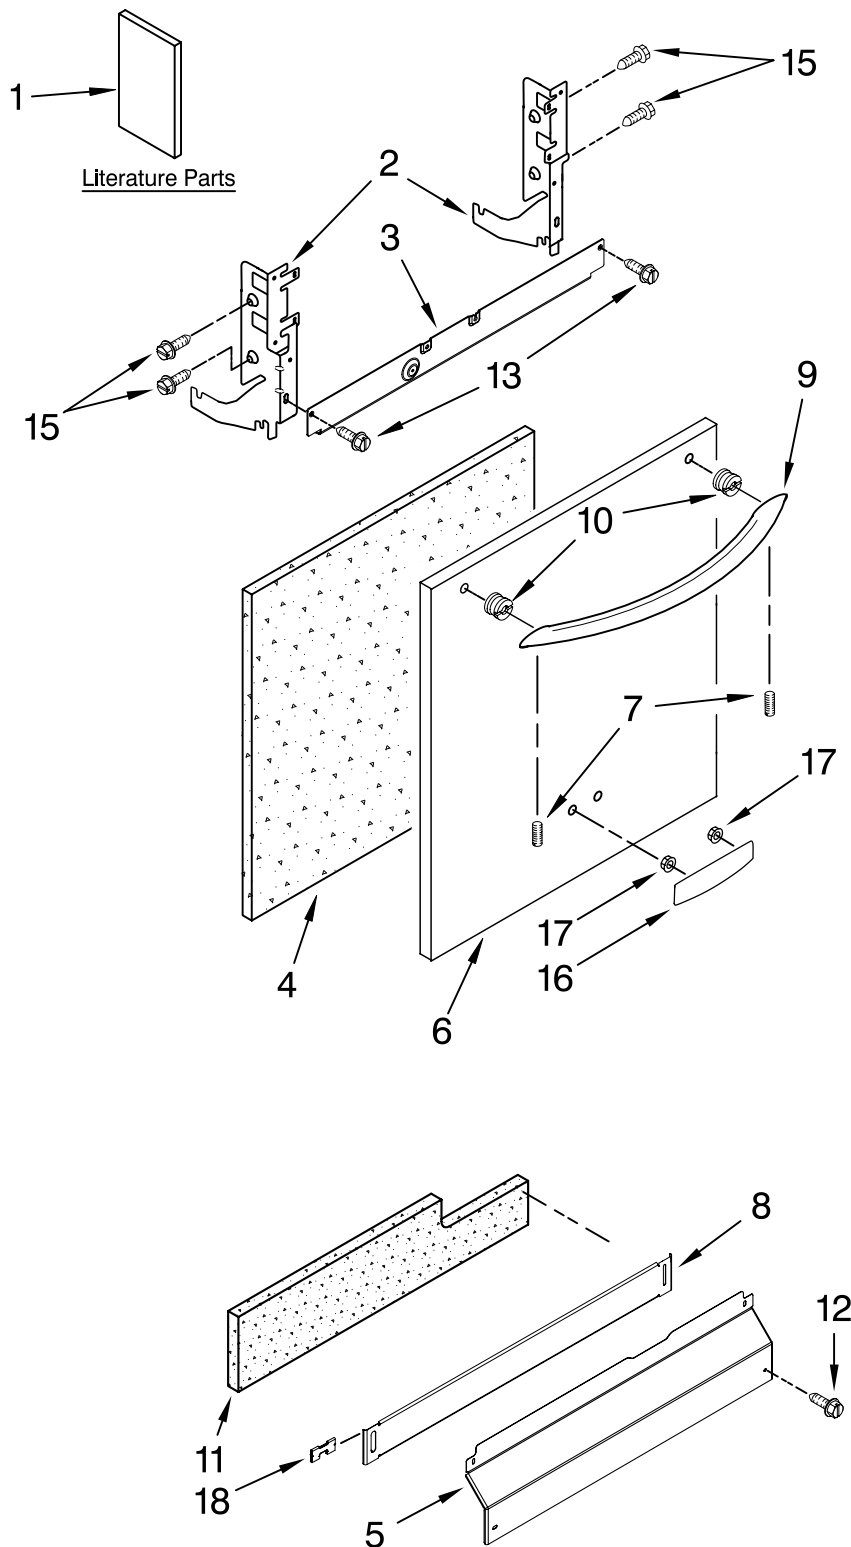

KitchenAid® DOOR AND PANEL PARTS

For Models: KUDE60FVBLO, KUDE60FVWHO, KUDE60FVSSO

(Black)

(White)

(Stainless)

UNDERCOUNTER
DISHWASHER

Illus. No.	Part No.	DESCRIPTION
1	W10056407	Literature Parts
	W10056441	Instructions, Installation
	W10208709	Energy Guide
	W10208710	Guide, Use & Care English
	W10208710	Guide, Use & Care Spanish
	W10142826	Tech Sheet
	W10158347	Tech Sheet, French
2		Arm, Hinge
	8534854	Left
	8534853	Right
3	8268983	Stiffener, Door
4	W10073520	Insulation, Door
5		Access Panel
	8573255	Black
	8573256	White
6		Panel, Full Front (Includes Items 4, 10, 16 & 17)
	W10078007	Black
	W10078008	White
	W10137623	Stainless
7	8534008	Screw
8		Toe Panel (Includes Items 11 & 18)
	W10205336	Black
	W10205337	White
9		Handle Assy (Includes Item 7)
	W10083936	Black
	W10083937	White
	W10083935	Stainless
10	8564951	Stud, Mounting
11	W10073540	Insulation, Toe Panel
12		Screw
	302868	Black
	3400836	White
13	304392	Screw
15	3400071	Screw
16		Nameplate
	W10021860	Black
	W10021870	White
	W10021850	Stainless
17	2004333	Nut
18	8269016	Clip, Grounding

FOR ORDERING INFORMATION REFER TO PARTS PRICE LIST

CONTROL PANEL PARTS

For Models: KUDE60FVBLO, KUDE60FVWH0, KUDE60FVSS0
 (Black) (White) (Stainless)

Illus. No.	Part No.	DESCRIPTION
1		Console Assembly (Includes Insert)
	W10208736	Black
	W10208737	White
	W10208738	Stainless
2	8546546	Clip, Bi-Metal
3	661663	Bi-Metal
4	3369051	Screw
5	W10077360	Latch Assembly
6	W10056352	Control, Electronic
7	W10134019	Switch, Door
8	W10083167	Fuse, In-Line