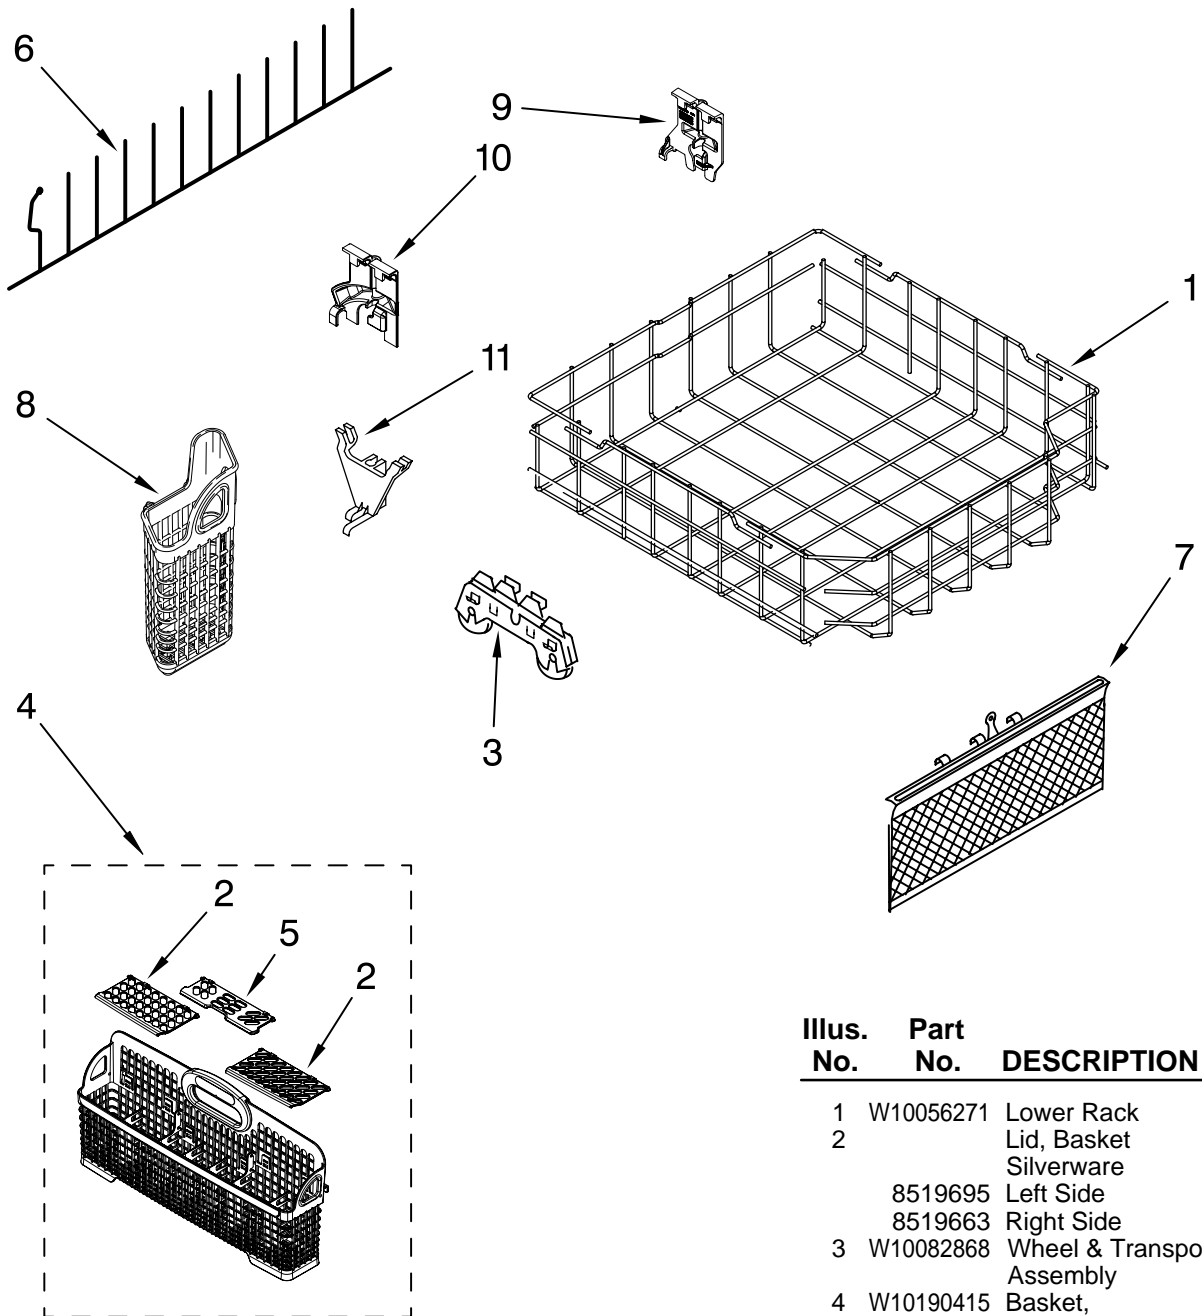

LOWER RACK PARTS

For Models: KUDE60FVBLO, KUDE60FVWH0, KUDE60FVSS0
(Black) (White) (Stainless)

Illus. No.	Part No.	DESCRIPTION
1	W10056271	Lower Rack
2		Lid, Basket Silverware
	8519695	Left Side
	8519663	Right Side
3	W10082868	Wheel & Transport Assembly
4	W10190415	Basket, Silverware
5	8519662	Lid, Basket Center
6	W10056272	Tine, Row
7	8519716	Basket, Small Items
8	8519702	Basket, Utensil
9	W10175279	Retainer, Tine Row
10	W10078215	Retainer, Tine Row (Combo)
11	W10078227	Pivot, Tine Row

FOR ORDERING INFORMATION REFER TO PARTS PRICE LIST