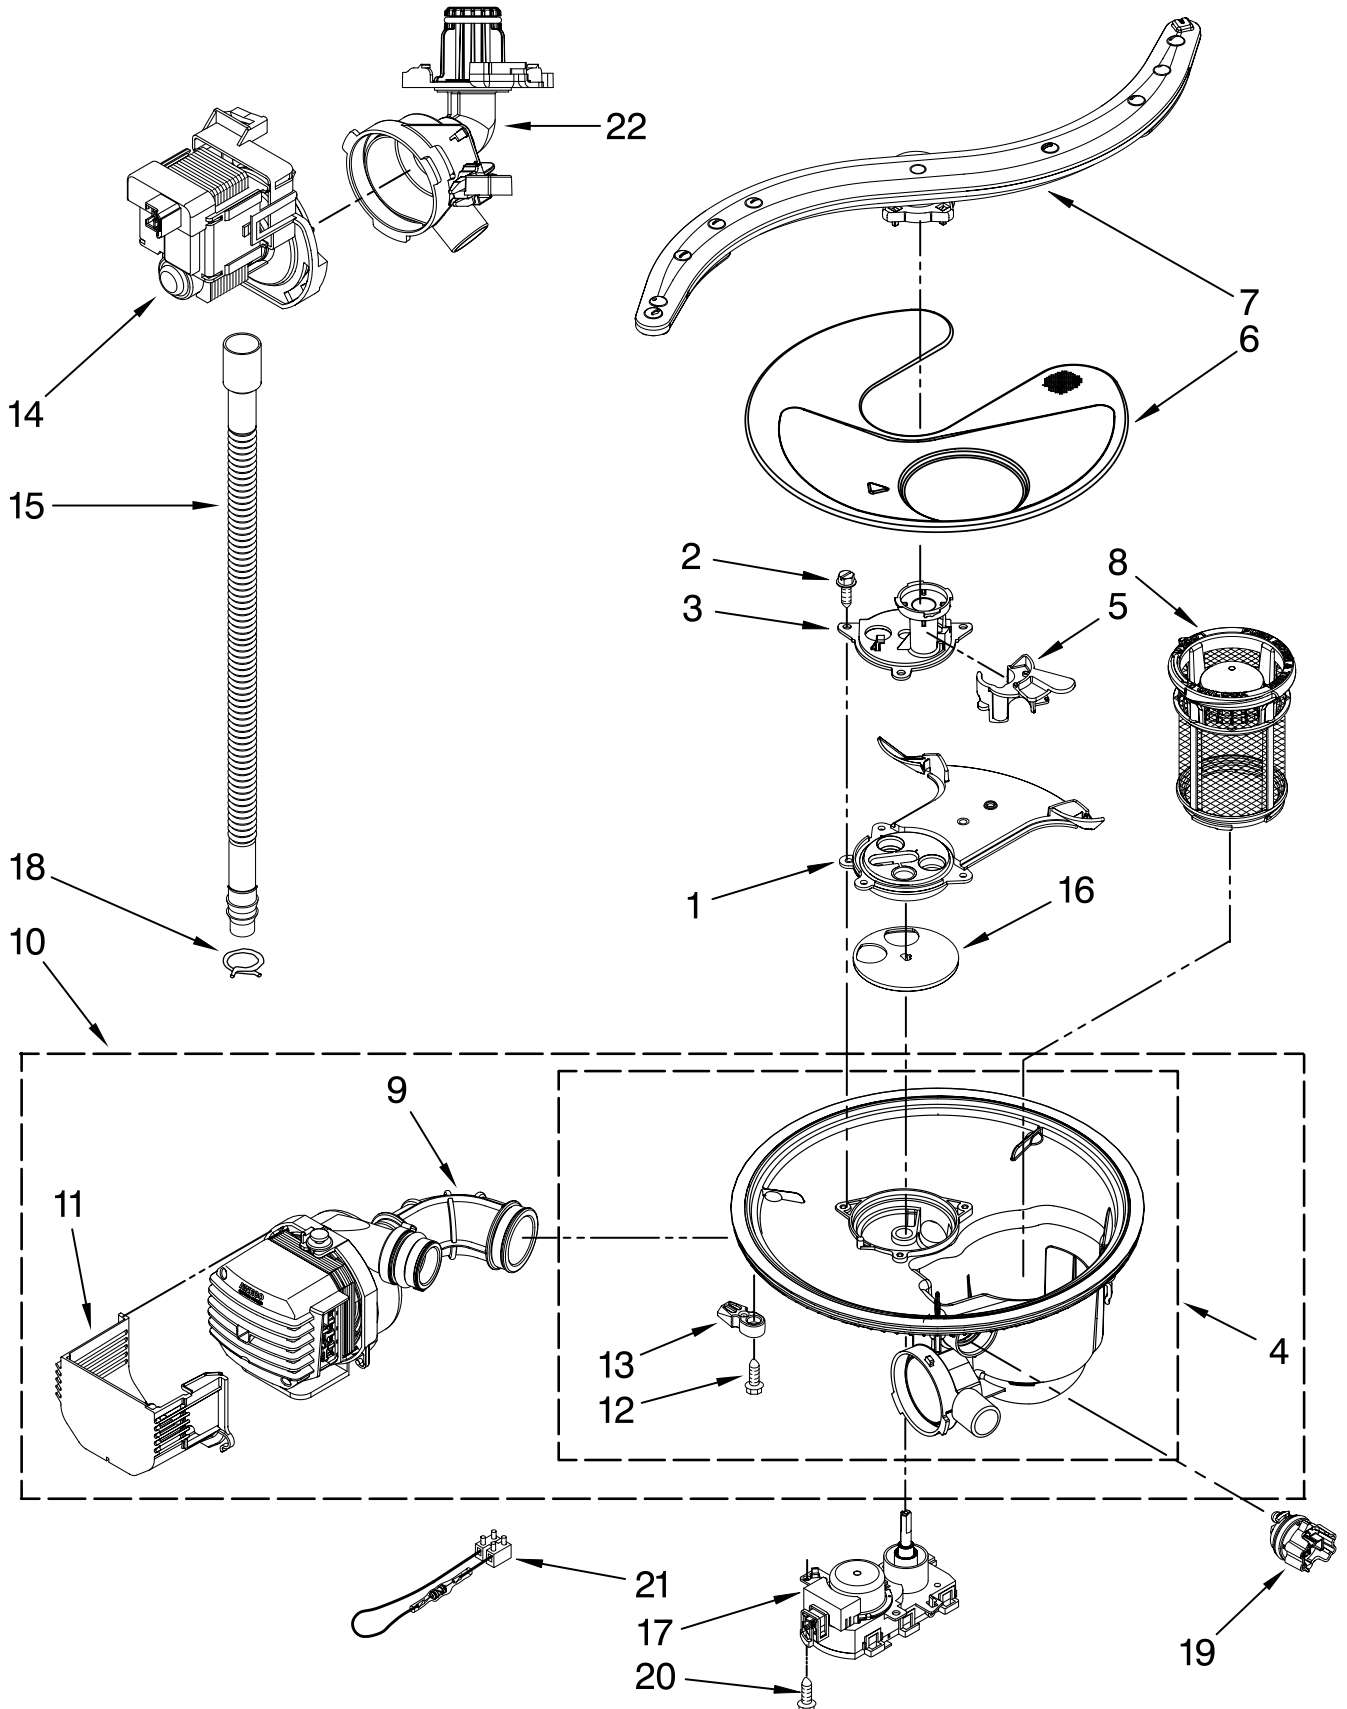

PUMP, WASHARM AND MOTOR PARTS

For Models: KUDE60FVBL0, KUDE60FVWH0, KUDE60FVSS0

(Black)

(White)

(Stainless)

FOR ORDERING INFORMATION REFER TO PARTS PRICE LIST

PUMP, WASHARM AND MOTOR PARTS

For Models: KUDE60FVBLO, KUDE60FVWH0, KUDE60FVSS0

(Black)

(White)

(Stainless)

Illus. No.	Part No.	DESCRIPTION
1	8579241	Cover, Sieve
2	3400069	Screw
3	8579240	Cover, Outlet
4	W10208687	Sump With Seal (Includes Items 12, 13 and 2 Hose Clamps)
5	8579298	Retainer, Feed Tube
6	8579253	Screen
7	W10084508	Wash Arm Assembly
8	W10056426	Filter Cup, Assembly
9	8579311	Hose, Inlet (Includes 3 Hose Clamps)
10	W10208688	Motor & Sump Assy. (Includes Item 21)
11	8579272	Shield, Motor
12	3400072	Screw
13	8579289	Tab, Sump
14	W10158351	Pump, Drain
15	8269144	Hose, Drain
16	8579251	Disc-Valve Diverter
17	W10208691	Motor, Diverter Valve (Includes Item 21)
18	356138	Hose Clamp
19	W10134017	Optical Water Indicator
20	9741232	Screw
21	W10083167	Fuse In-Line
22	W10179455	Drain De-Coupler Assembly

FOR ORDERING INFORMATION REFER TO PARTS PRICE LIST