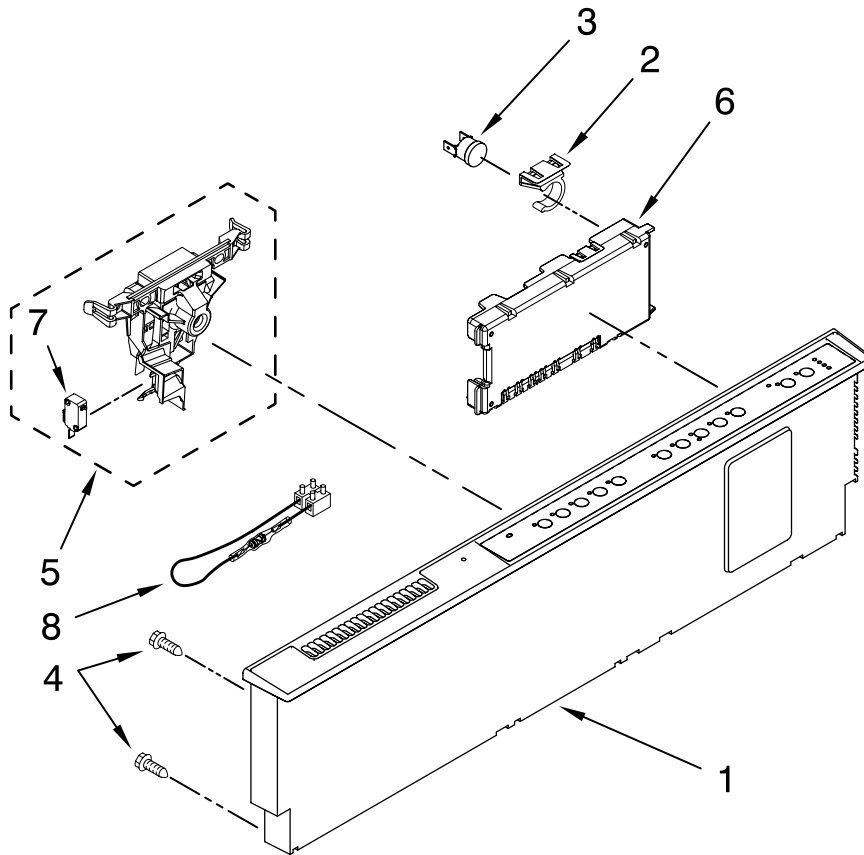

CONTROL PANEL PARTS

For Models: KUDE60FVBLO, KUDE60FVWH0, KUDE60FVSS0
(Black) (White) (Stainless)

Illus. No.	Part No.	DESCRIPTION
1		Console Assembly (Includes Insert)
	W10208736	Black
	W10208737	White
	W10208738	Stainless
2	8546546	Clip, Bi-Metal
3	661663	Bi-Metal
4	3369051	Screw
5	W10077360	Latch Assembly
6	W10056352	Control, Electronic
7	W10134019	Switch, Door
8	W10083167	Fuse, In-Line

FOR ORDERING INFORMATION REFER TO PARTS PRICE LIST