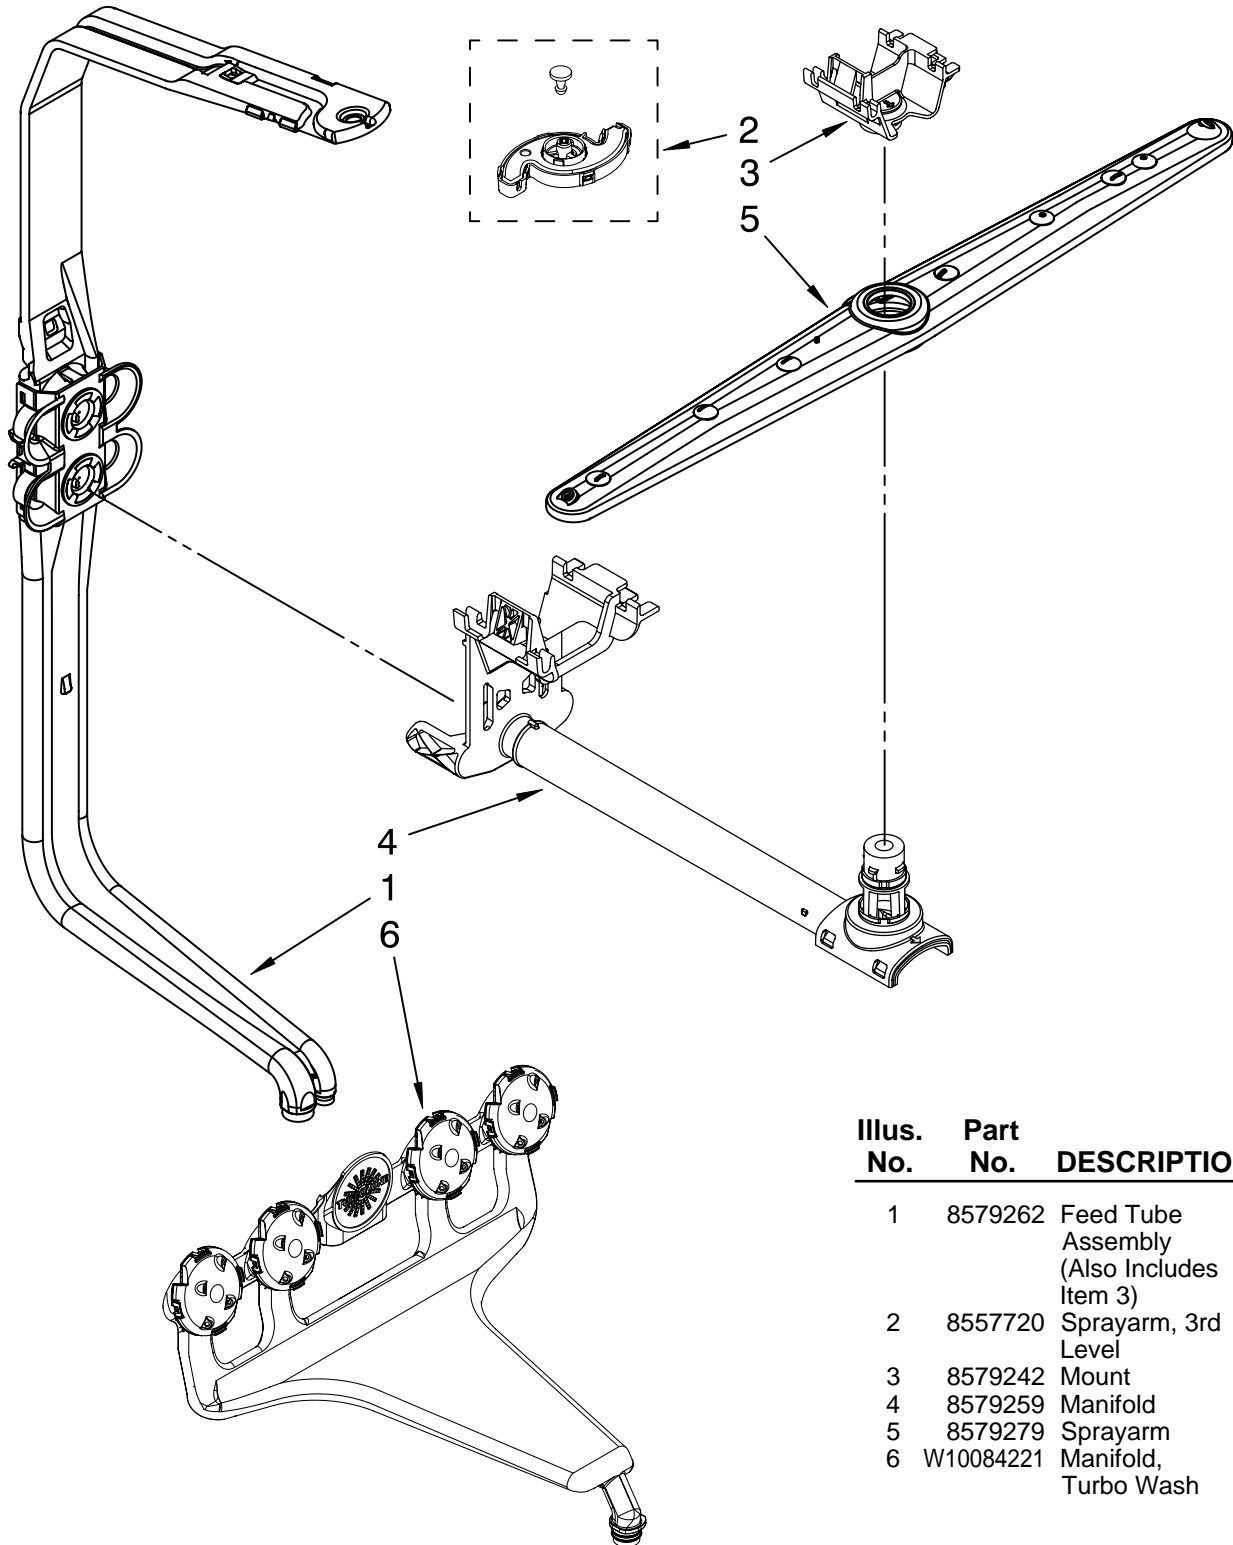

FOR ORDERING INFORMATION REFER TO PARTS PRICE LIST

UPPER WASH AND RINSE PARTS

For Models: KUDE60FVBL0, KUDE60FVWH0, KUDE60FVSS0

(Black)

(White)

(Stainless)

Illus. No.	Part No.	DESCRIPTION
1	8579262	Feed Tube Assembly (Also Includes Item 3)
2	8557720	Sprayarm, 3rd Level
3	8579242	Mount
4	8579259	Manifold
5	8579279	Sprayarm
6	W10084221	Manifold, Turbo Wash