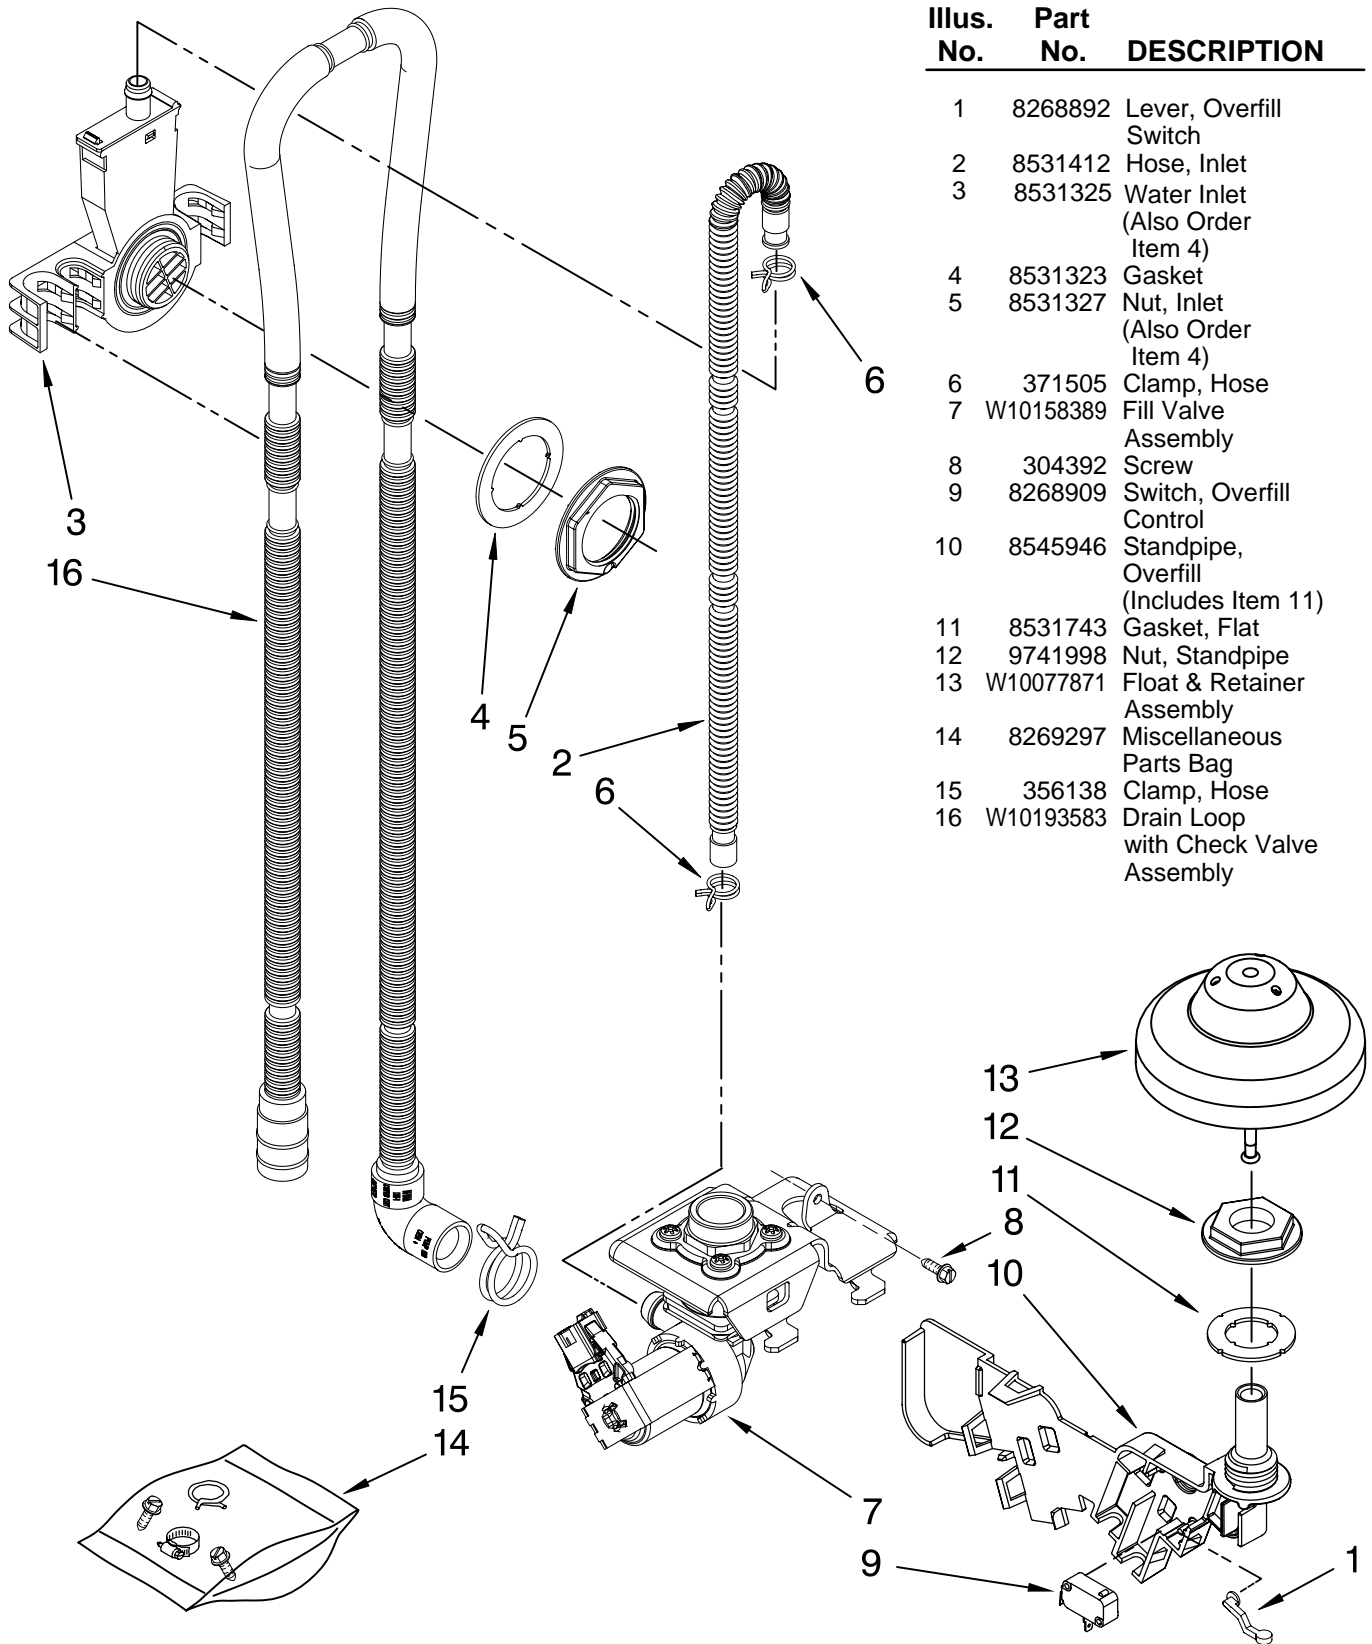

FILL, DRAIN AND OVERFILL PARTS

For Models: KUDE60FVBLO, KUDE60FVWH0, KUDE60FVSS0

(Black)

(White)

(Stainless)

Illus. No.	Part No.	DESCRIPTION

1	8268892	Lever, Overflow Switch
2	8531412	Hose, Inlet
3	8531325	Water Inlet (Also Order Item 4)
4	8531323	Gasket
5	8531327	Nut, Inlet (Also Order Item 4)
6	371505	Clamp, Hose
7	W10158389	Fill Valve Assembly
8	304392	Screw
9	8268909	Switch, Overflow Control
10	8545946	Standpipe, Overflow (Includes Item 11)
11	8531743	Gasket, Flat
12	9741998	Nut, Standpipe
13	W10077871	Float & Retainer Assembly
14	8269297	Miscellaneous Parts Bag
15	356138	Clamp, Hose
16	W10193583	Drain Loop with Check Valve Assembly

FOR ORDERING INFORMATION REFER TO PARTS PRICE LIST