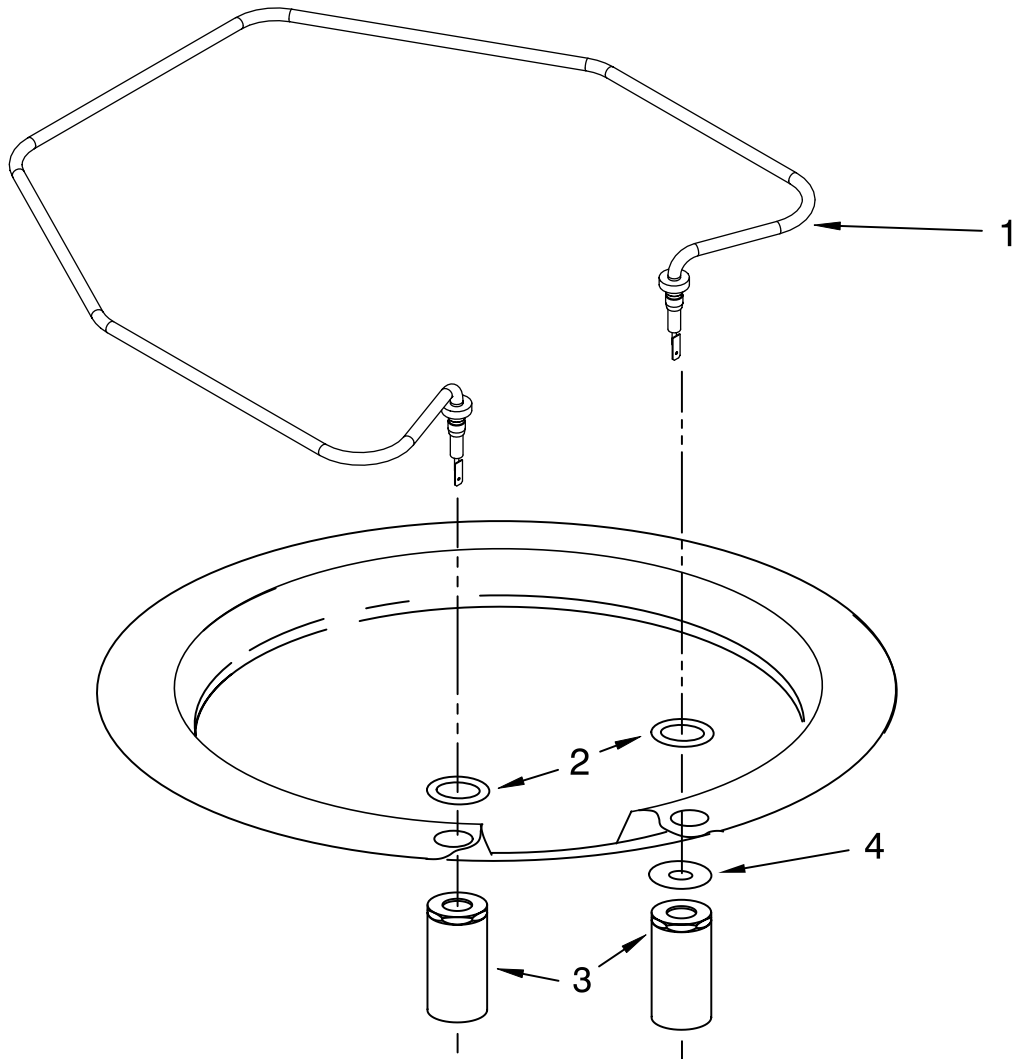

HEATER PARTS

For Models: KUDE60FVBLO, KUDE60FVWH0, KUDE60FVSS0
(Black) (White) (Stainless)

Illus. No.	Part No.	DESCRIPTION
1	8537057	Heater Element Assembly (Also Includes Item 2)
2	717273	Washer, Heater Element
3	8268548	Nut, Heater Element
4	3400931	Retainer, Spring Grip

NOTE: If heater element is removed, it must be replaced.

FOR ORDERING INFORMATION REFER TO PARTS PRICE LIST