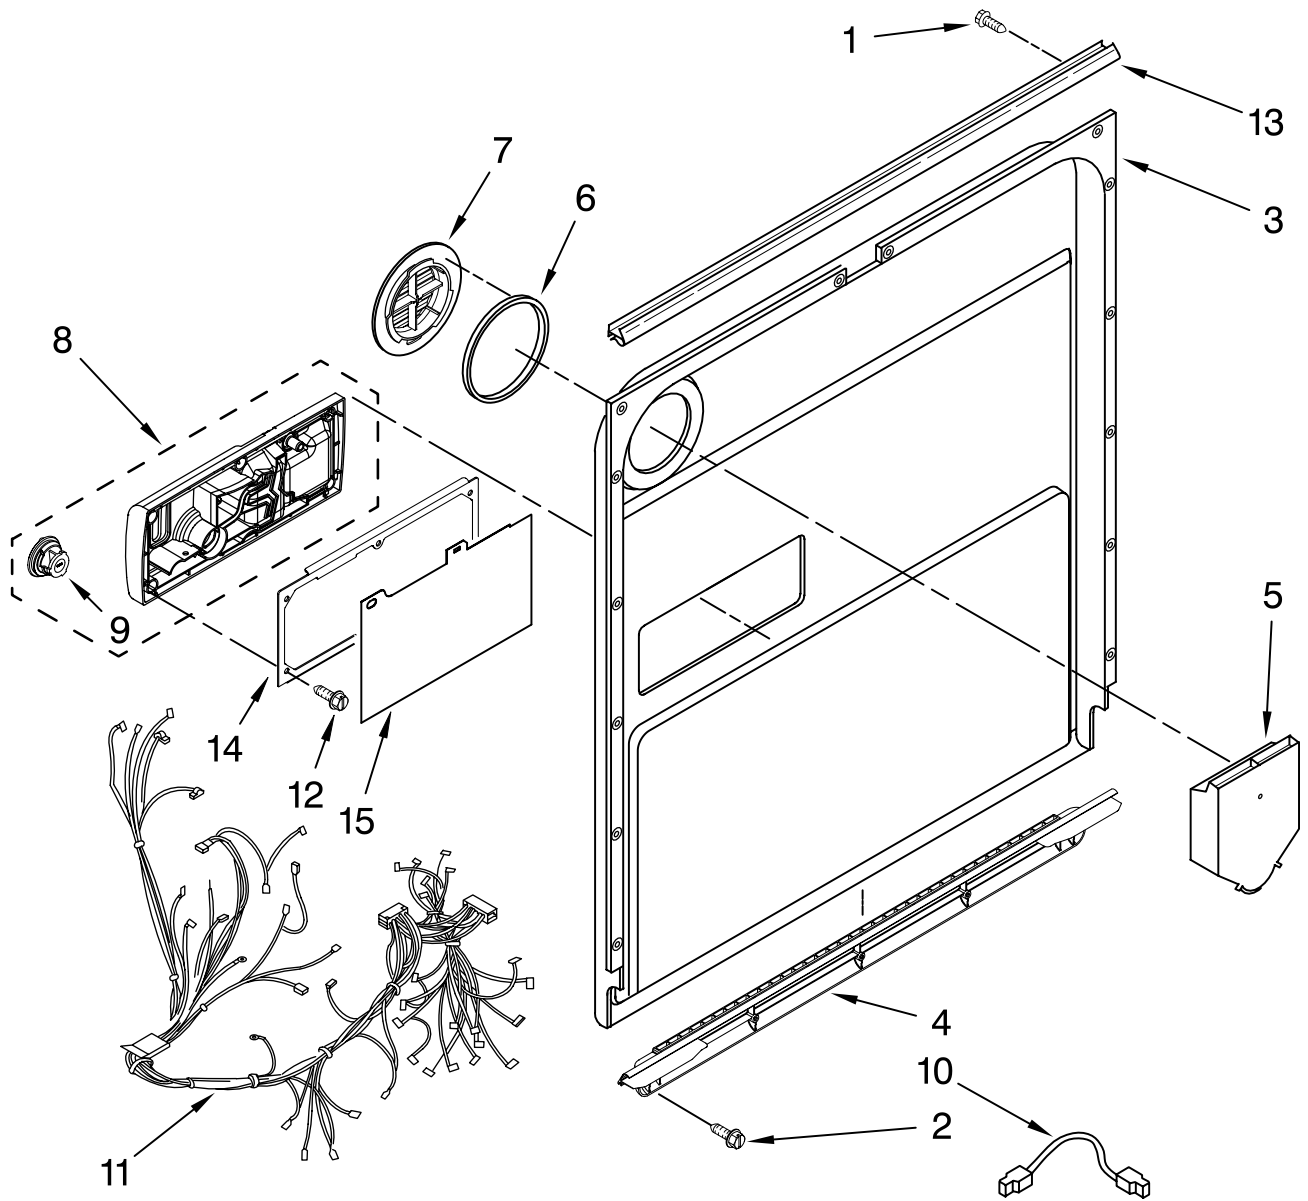

DOOR AND LATCH PARTS

For Models: KUDE60FVBL0, KUDE60FVWH0, KUDE60FVSS0
(Black) (White) (Stainless)

Illus. No.	Part No.	DESCRIPTION
1	3369051	Screw, Door
2	8281217	Screw
3	W10056249	Inner Door Mastic Assembly (Also Order Item 6)
4	W10077883	Inlet, Air
5	8572611	Vent Assembly (Also Order Item 6)

Illus. No.	Part No.	DESCRIPTION
6	8269259	Gasket, Vent
7	W10077877	Deflector, Vent (Also Order Item 6)
8	W10077882	Dispenser, Assembly
9	W10077881	Knob, Rinse Aid

Illus. No.	Part No.	DESCRIPTION
10	8545608	Harness, Vent Motor
11	W10238390	Wiring Harness
12	W10177098	Screw
13	8535660	Seal, Console/door
14	8535637	Bracket, Dispenser
15	8531865	Shield, Dispenser

FOR ORDERING INFORMATION REFER TO PARTS PRICE LIST