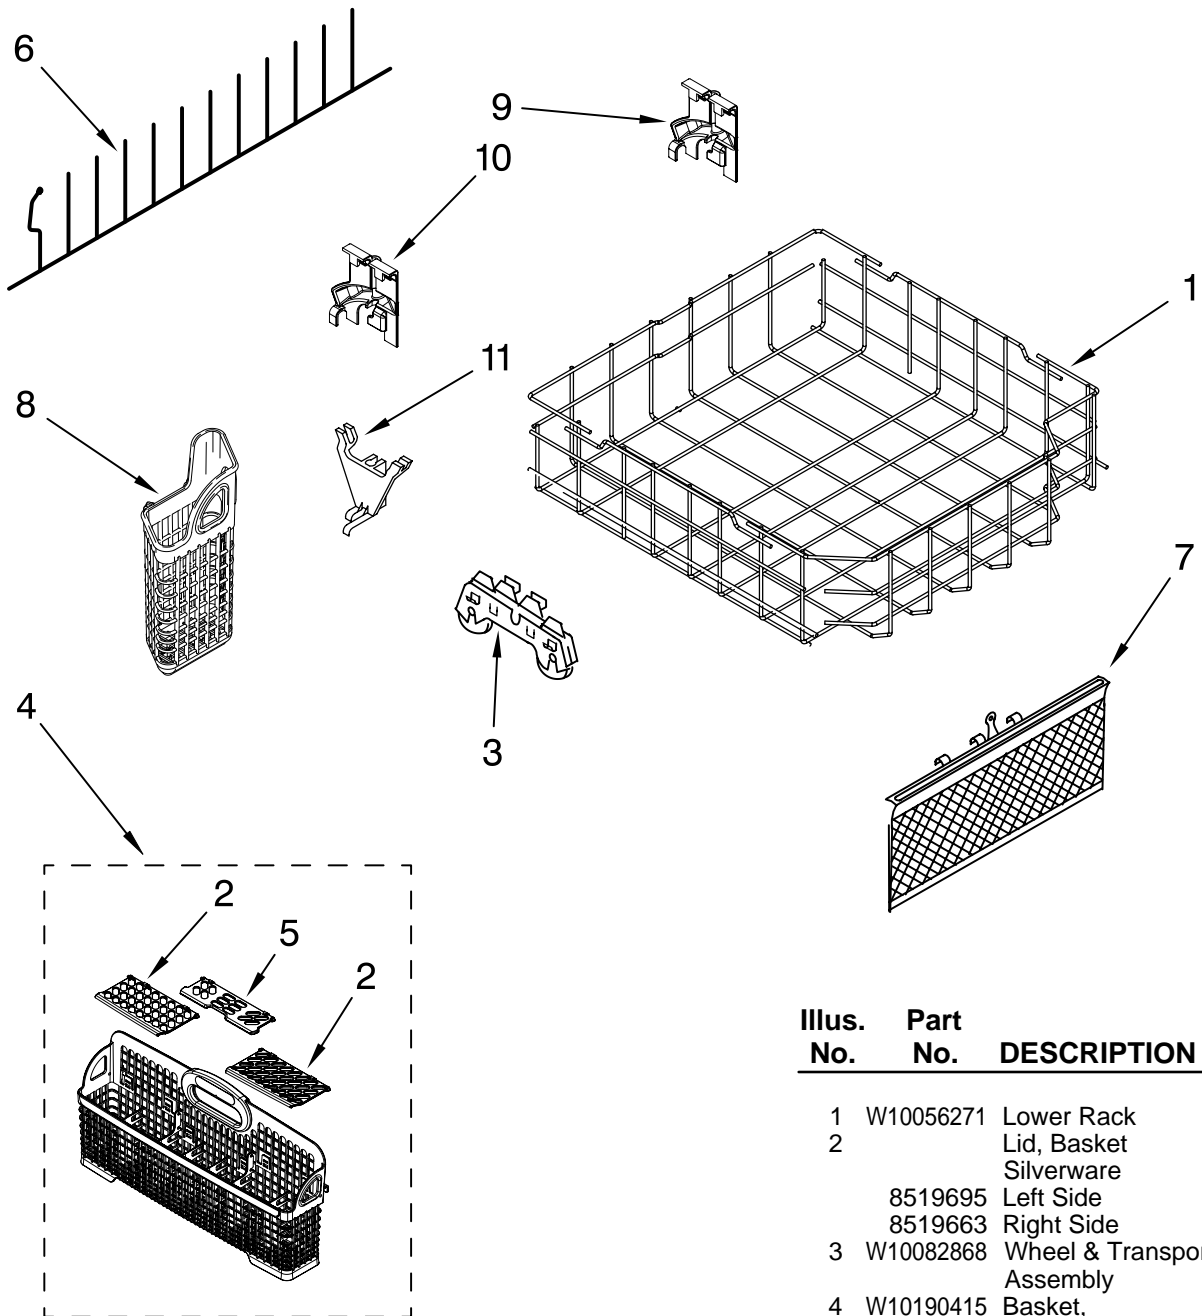

LOWER RACK PARTS

For Model: KUDE70CVSS0
(Stainless)

Illus. No.	Part No.	DESCRIPTION
1	W10056271	Lower Rack
2	8519662	Lid, Basket Silverware
	8519695	Left Side
	8519663	Right Side
3	W10082868	Wheel & Transport Assembly
4	W10190415	Basket, Silverware
5	8519662	Lid, Basket Center
6	W10056272	Tine, Row
7	8519716	Basket, Small Items
8	8519702	Basket, Utensil
9	W10175279	Retainer, Tine Row
10	W10078215	Retainer, Tine Row (Combo)
11	W10078227	Pivot, Tine Row

FOR ORDERING INFORMATION REFER TO PARTS PRICE LIST