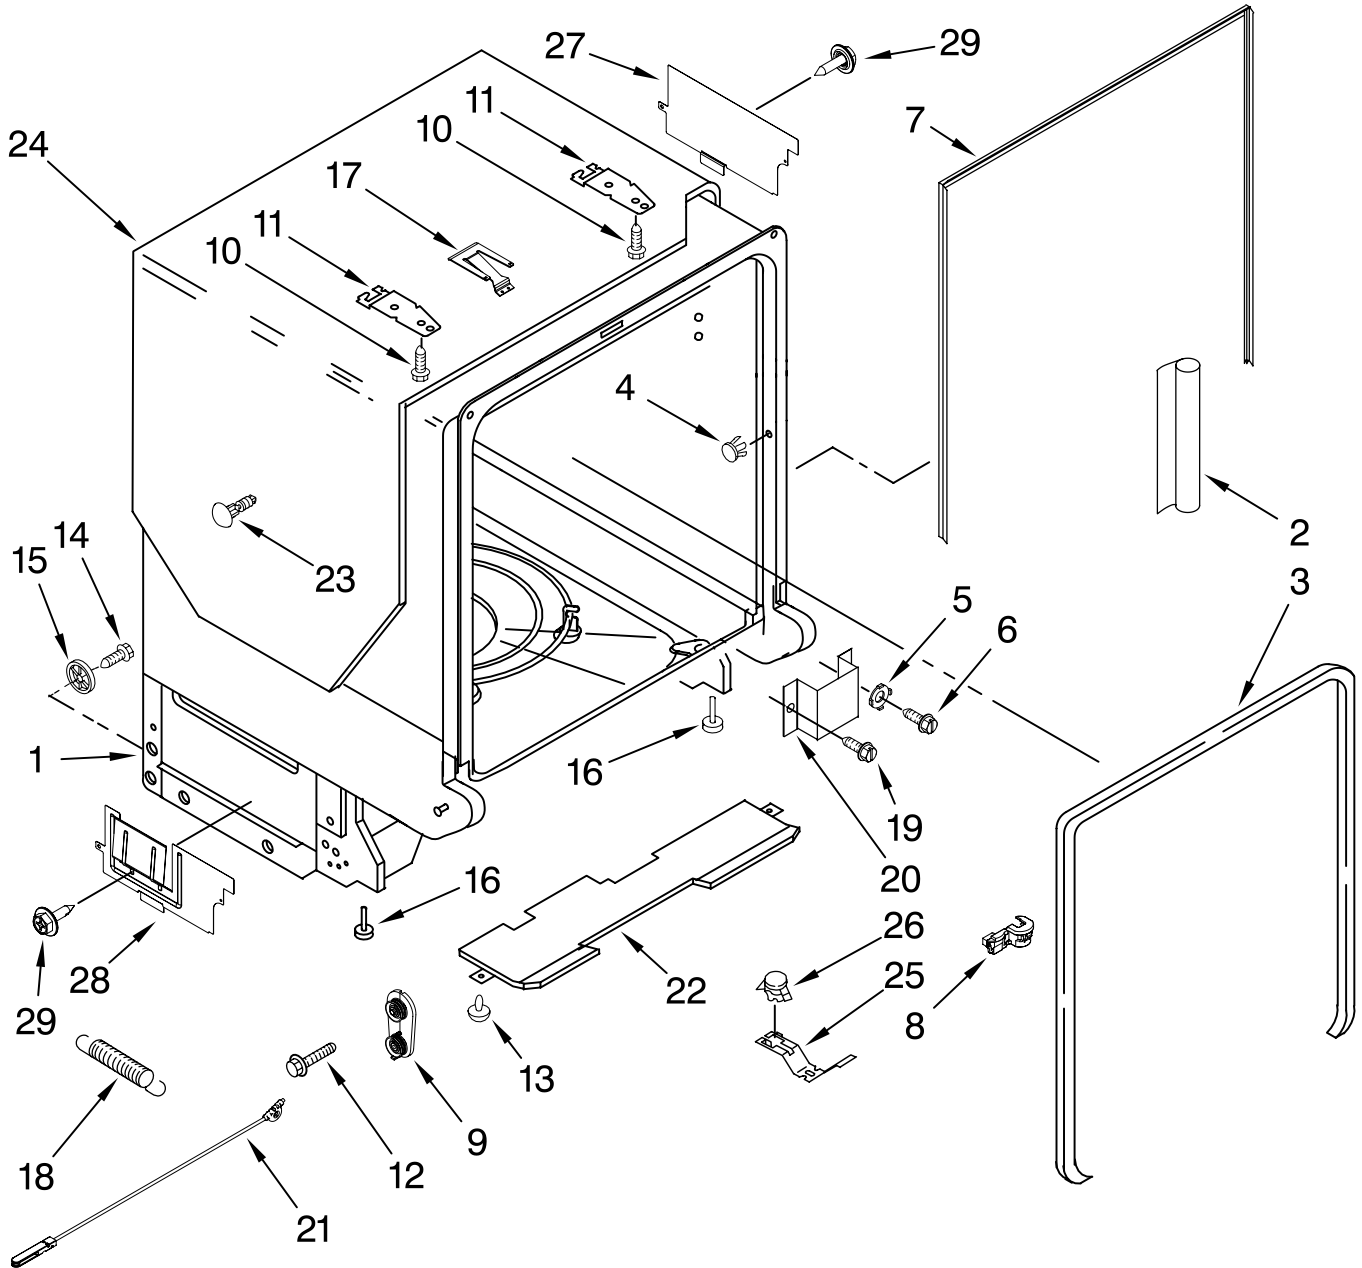

TUB AND FRAME PARTS

For Model: KUDE70CVSS0
(Stainless)

FOR ORDERING INFORMATION REFER TO PARTS PRICE LIST

TUB AND FRAME PARTS

For Model: KUDE70CVSS0
(Stainless)

Illus. No.	Part No.	DESCRIPTION
1	W10194844	Tub Assembly (Also Includes Heater Assembly)
2	8574123	Barrier, Moisture Undercounter
3	W10112096	Door Seal
4	W10082838	Plug Tub
5	3378128	Washer Pronged Cup
6	3400014	Screw
7	W10179427	Seal, Cabinet
8	8573061	Strain Relief
9	W10084086	Door, Balance Assembly
10	3367670	Screw
11	8269145	Bracket, Undercounter
12	3400074	Screw
13	3400924	Retainer, Push-in
14	3370389	Screw
15	8268977	Wheel Leg
16	8524584	Leveler, Leg
17	W10077370	Strike, Latch
18	8270020	Spring, Door Balance
19	3400892	Screw
20	8268991	Cover, Terminal Box
21	W10158291	Cable, Door Balance
22	8268587	Insulator, Sound
23	304666	Retainer, Push
24	8573239	Shield, Sound Tub
25	9742648	Bracket, Thermostat
26	661566	Thermostat
27	W10190766	Panel, Right Side
28	W10190767	Panel, Left Side
29	3400924	Retainer, Push

FOR ORDERING INFORMATION REFER TO PARTS PRICE LIST