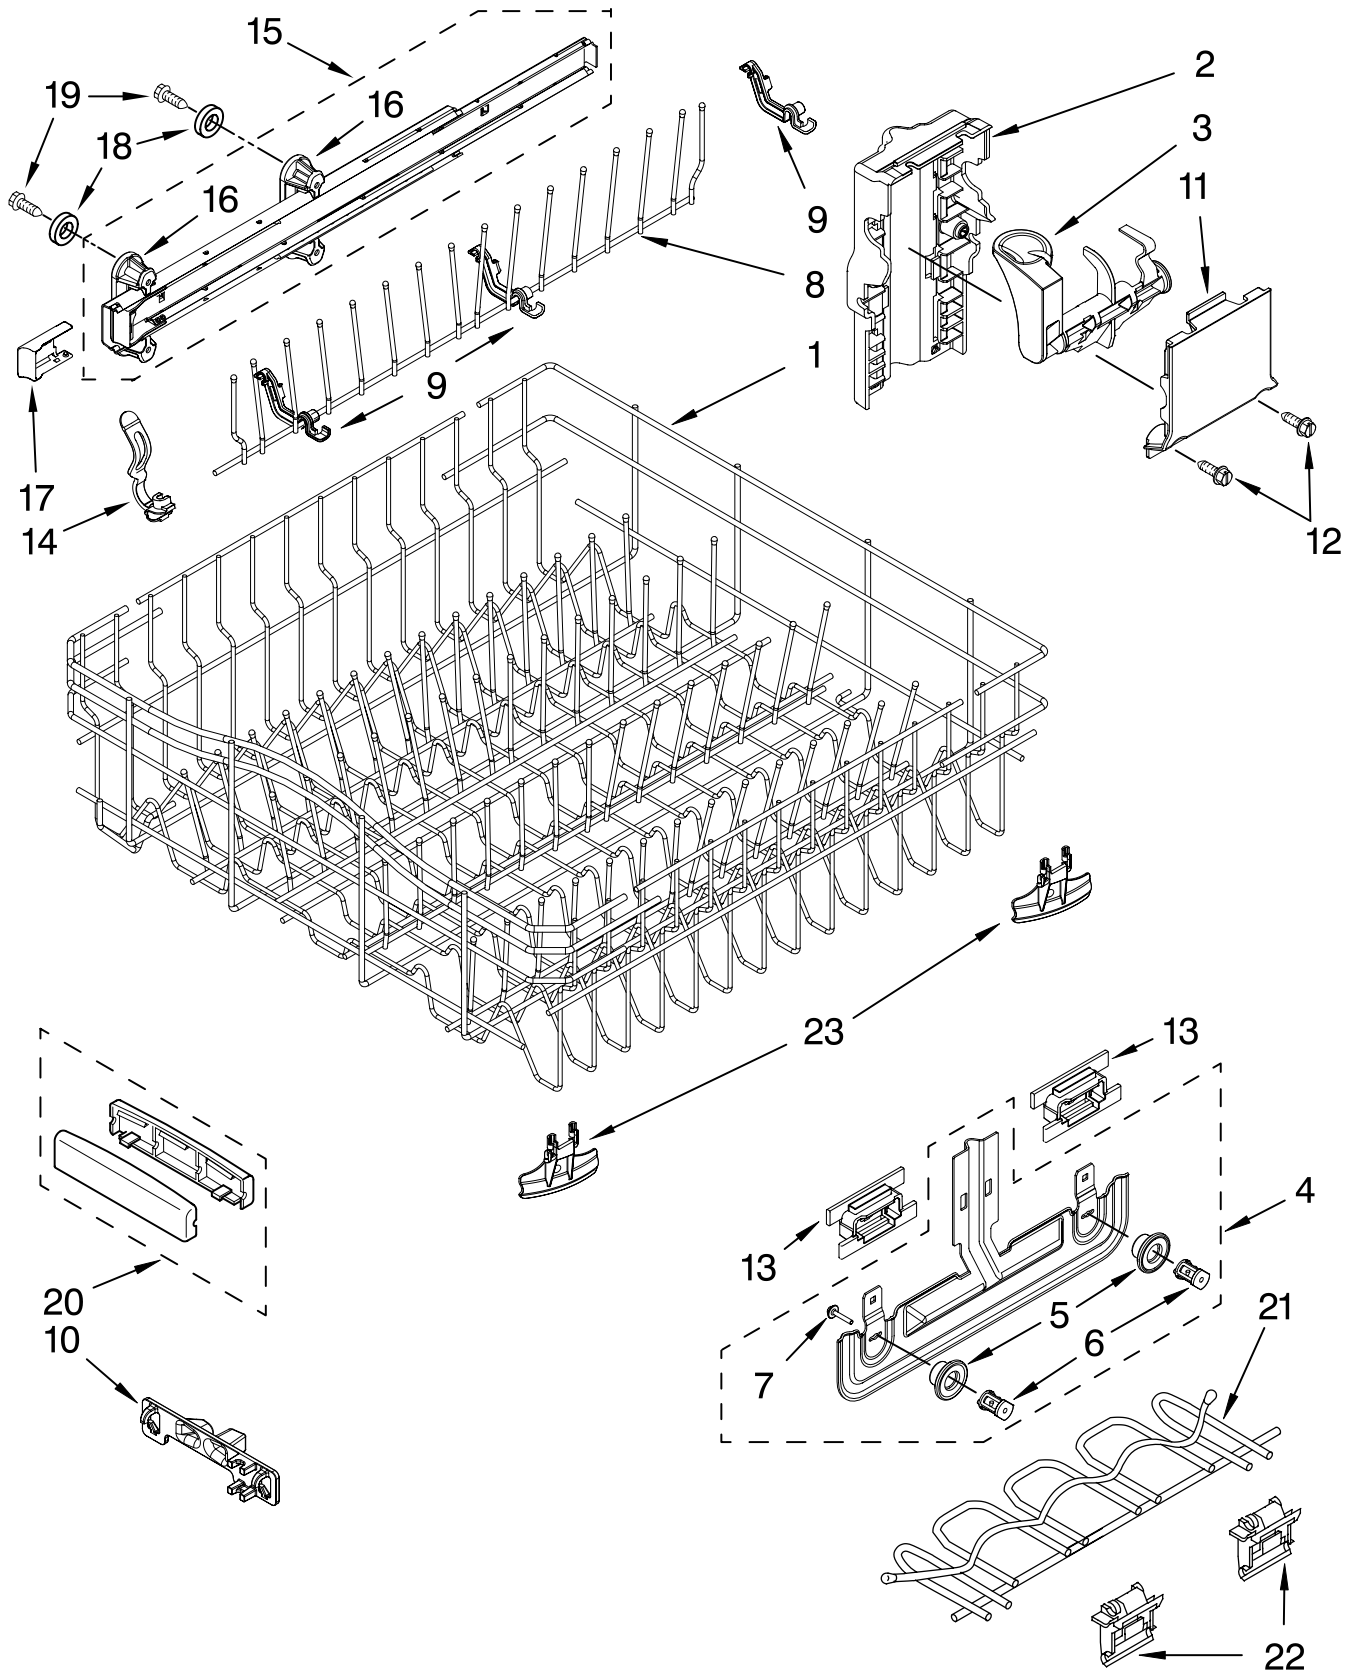

UPPER RACK AND TRACK PARTS

For Model: KUDE70CVSS0
(Stainless)

FOR ORDERING INFORMATION REFER TO PARTS PRICE LIST

UPPER RACK AND TRACK PARTS

For Model: KUDE70CVSS0
(Stainless)

<u>Illus. No.</u>	<u>Part No.</u>	<u>DESCRIPTION</u>
1	W10056270	Dishrack, Upper
2	W10082839	Housing, Adjuster
3		Actuator, Adjuster
	W10077838	Right Hand
	W10077839	Left Hand
4	8268653	Adjuster Assembly
5	8270138	Wheel
6	8268703	Axel, Adjuster
7	8281156	Screw
8	8562030	Tine Row
9	W10082853	Clip, Pivot
10	8539102	Positioner, Dual
11	W10082840	Cover, Adjuster
12	9741232	Retainer
13	W10082834	Positioner, Arm
14	W10077844	Clip, No-Flip
15		Track, Assembly
	W10078218	Right Hand
	W10078217	Left Hand
		(Also Order Item 18)
16	W10077876	Mount, Track
		(Also Order Item 18)
17		Stop, Track
	8573954	Right
	8573953	Left
18	9743002	Gasket, Bracket Mounting
19	3400072	Screw
20	8539110	Handle, Dishrack
21	8562029	Cupshelf
22	8562026	Clip, Cupshelf
23	W10179459	Shield, Corner

FOR ORDERING INFORMATION REFER TO PARTS PRICE LIST