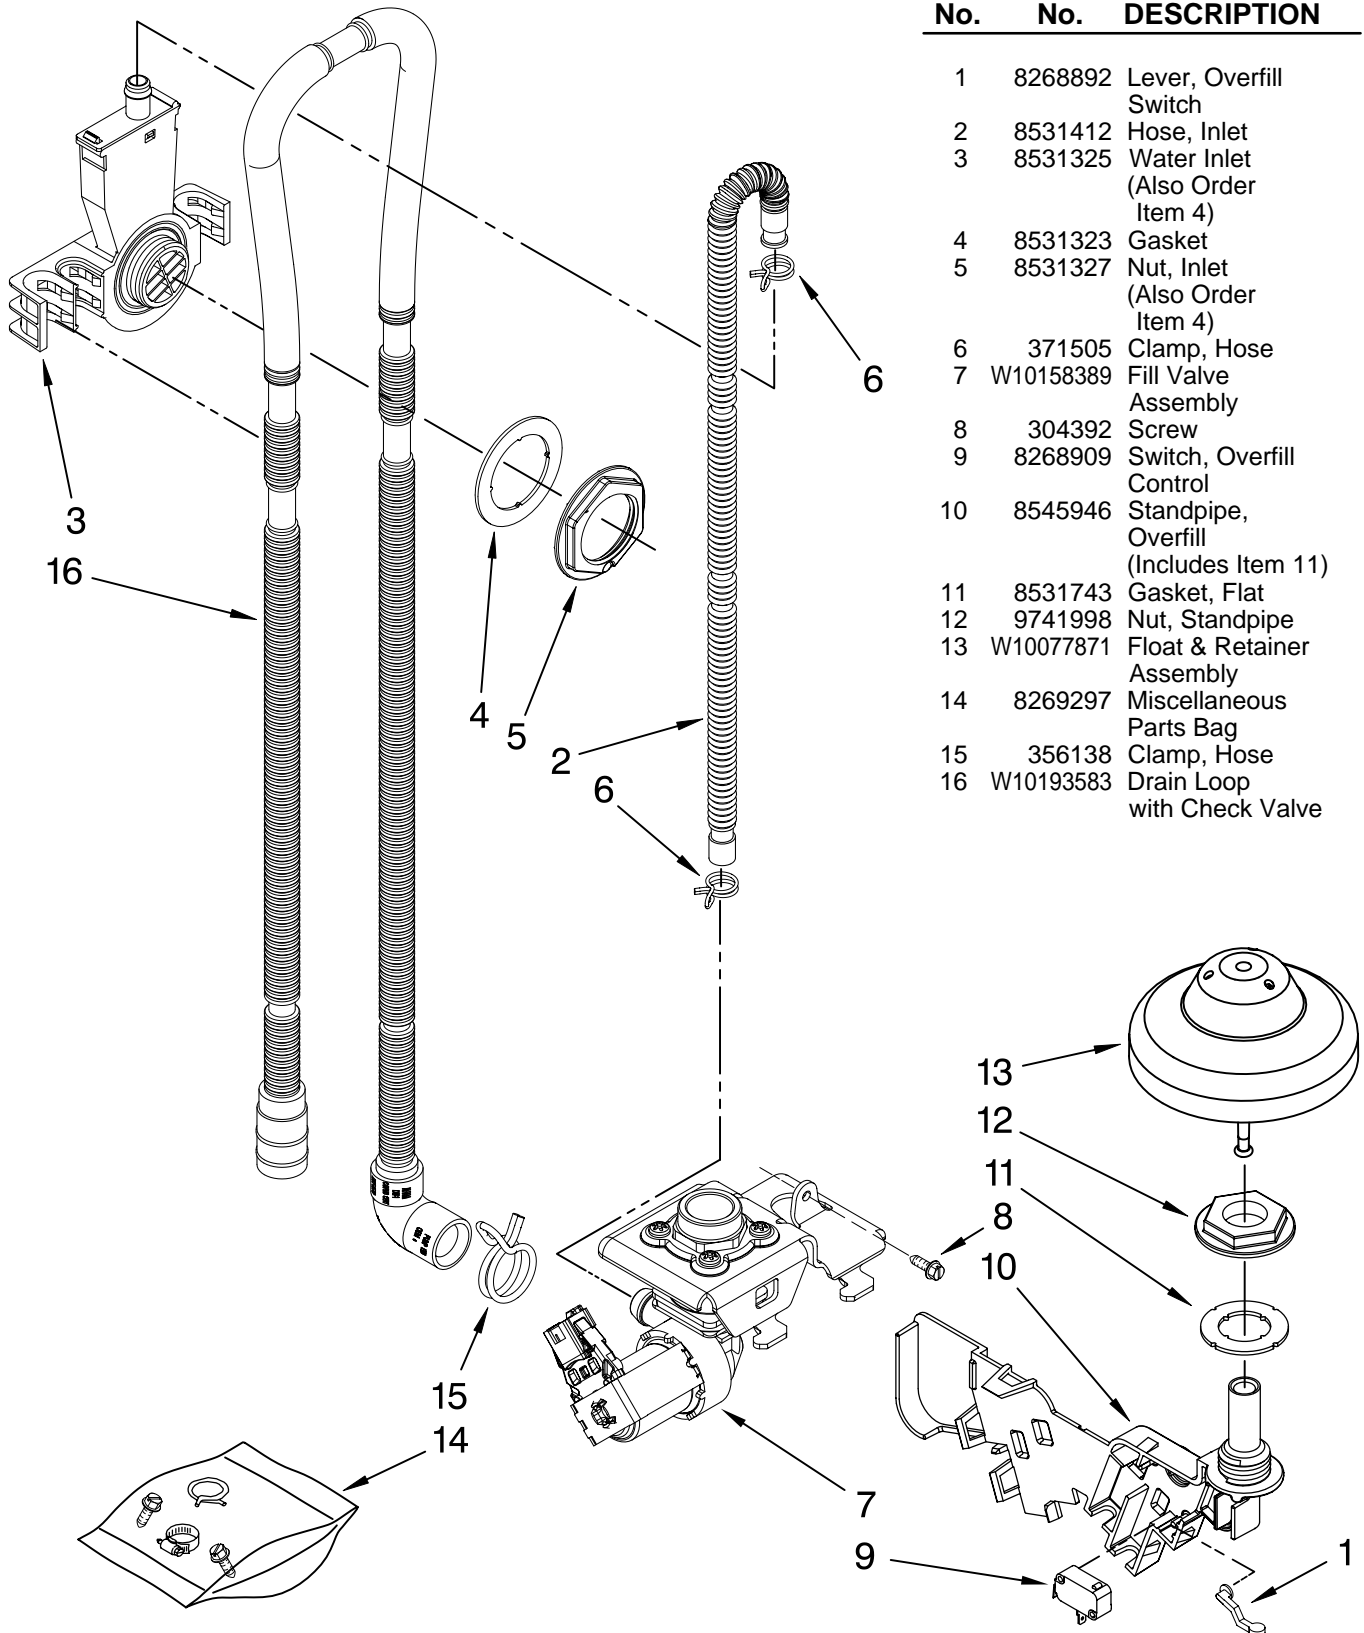

FILL, DRAIN AND OVERFILL PARTS

For Model: KUDE70CVSS0
(Stainless)

Illus. No.	Part No.	DESCRIPTION

1	8268892	Lever, Overfill Switch
2	8531412	Hose, Inlet
3	8531325	Water Inlet (Also Order Item 4)
4	8531323	Gasket
5	8531327	Nut, Inlet (Also Order Item 4)
6	371505	Clamp, Hose
7	W10158389	Fill Valve Assembly
8	304392	Screw
9	8268909	Switch, Overfill Control
10	8545946	Standpipe, Overfill (Includes Item 11)
11	8531743	Gasket, Flat
12	9741998	Nut, Standpipe
13	W10077871	Float & Retainer Assembly
14	8269297	Miscellaneous Parts Bag
15	356138	Clamp, Hose
16	W10193583	Drain Loop with Check Valve

FOR ORDERING INFORMATION REFER TO PARTS PRICE LIST