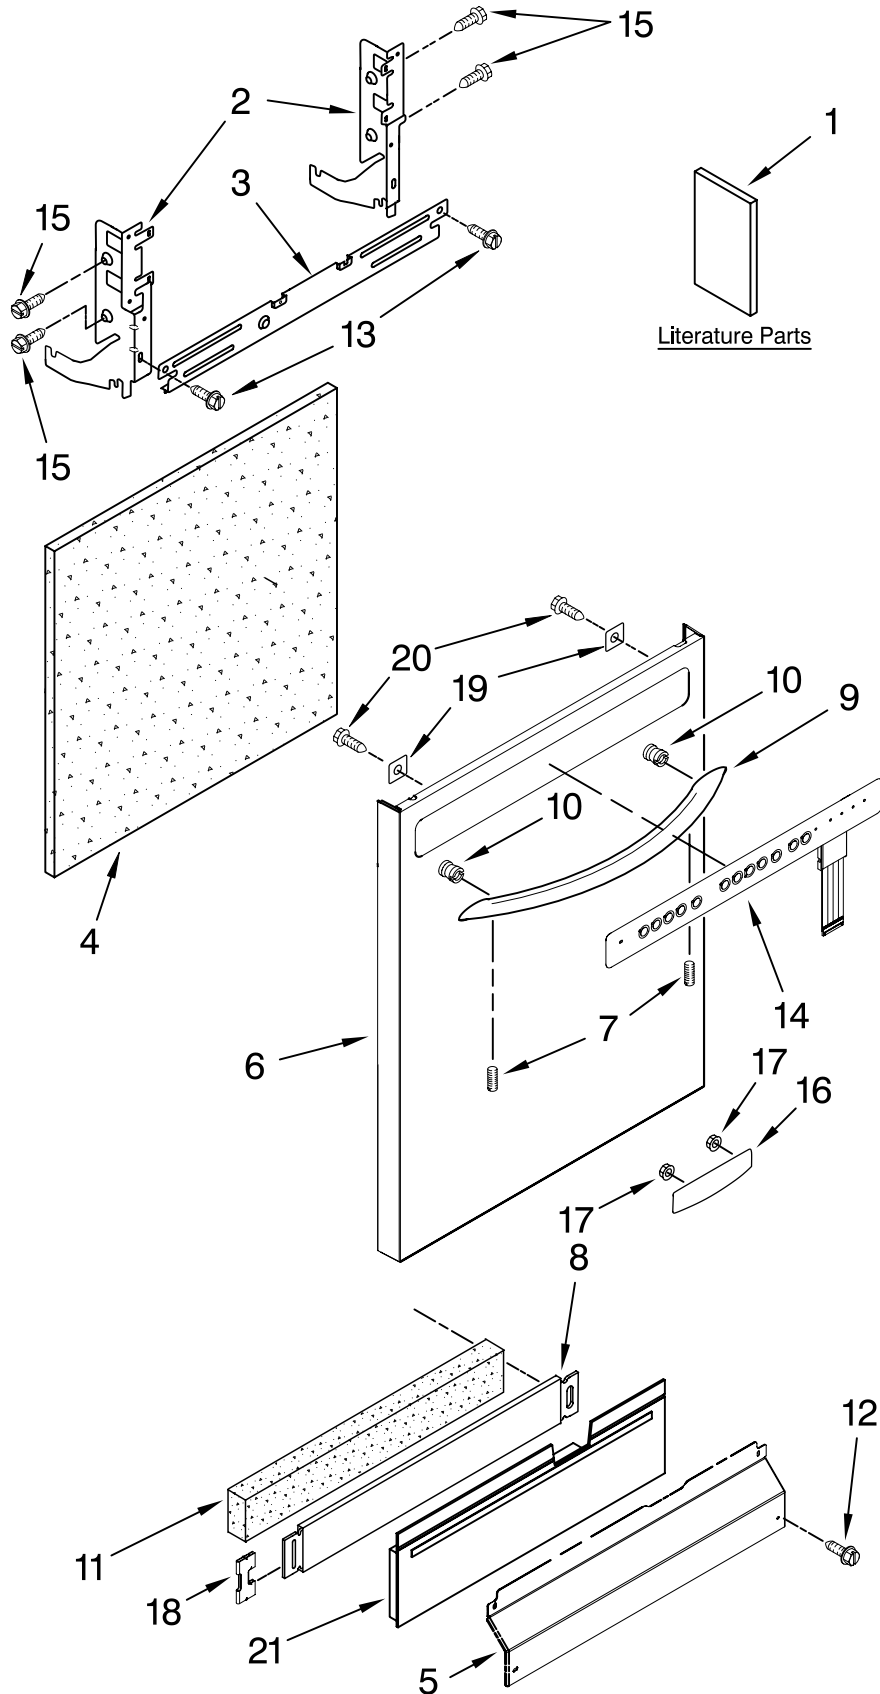

KitchenAid® DOOR AND PANEL PARTS

UNDERCOUNTER
DISHWASHER

For Model: KUDE70CVSS0
(Stainless)

Illus. No.	Part No.	DESCRIPTION
1	W10056407	Literature Parts Instructions, Installation
	W10194847	Energy Guide
	W10208710	Guide, Use & Care Spanish
	W10208709	Guide, Use & Care English/French
	W10142826	Tech Sheet
	W10158347	Tech Sheet, French
2		Arm, Hinge
	8534854	Left
	8534853	Right
3	8268983	Stiffener, Door
4	W10073520	Insulation, Door
5		Access Panel
	W10194851	Black
6		Panel, Full Front (Includes Items 4, 10, 16, 17, 19 AND 20)
	W10137621	Stainless
7	8534008	Screw
8		Toe Panel (Includes Items 11 & 18)
	8558252	Black
9		Handle Assy (Includes Item 7)
	W10083935	Stainless
10	8564951	Stud, Mounting
11	8268581	Insulation, Toe Panel
12		Screw
	302868	Black
13	304392	Screw
14	W10056420	Bezel
15	3400071	Screw
16		Nameplate
	W10021850	Stainless
17	2004333	Nut
18	8269016	Clip, Grounding
19	W10133538	Plate, Backing
20	W10123421	Screw
21	W10056310	Panel, Access Panel

FOR ORDERING INFORMATION REFER TO PARTS PRICE LIST

CONTROL PANEL PARTS

For Model: KUDE70CVSS0
(Stainless)

Illus. No.	Part No.	DESCRIPTION
------------	----------	-------------

1		Console Assembly (Includes Insert)
	W10056419	Midnight Grey
2	8546546	Clip, Bi-Metal
3	661663	Bi-Metal
4	3369051	Screw
5	W10077360	Latch Assembly
6	W10056352	Control, Electronic
7	W10134019	Switch, Door
8	8531873	Board, Interconnect
9	8531877	Cable-Ribbon