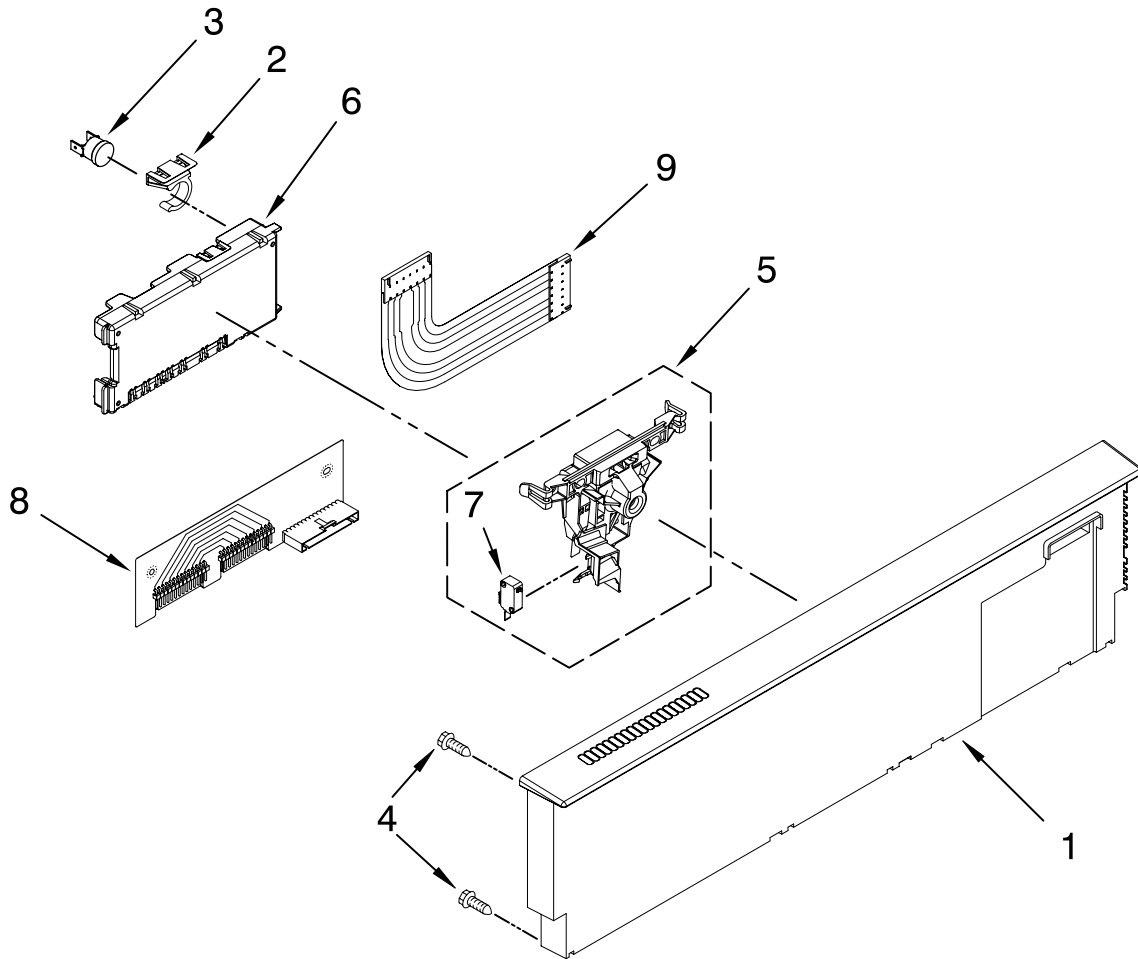

KitchenAid® DOOR AND PANEL PARTS

UNDERCOUNTER
DISHWASHER

For Model: KUDE70CVSS0
(Stainless)

Illus. No.	Part No.	DESCRIPTION
1	W10056407	Literature Parts Instructions, Installation
	W10194847	Energy Guide
	W10208710	Guide, Use & Care Spanish
	W10208709	Guide, Use & Care English/French
	W10142826	Tech Sheet
	W10158347	Tech Sheet, French
2		Arm, Hinge
	8534854	Left
	8534853	Right
3	8268983	Stiffener, Door
4	W10073520	Insulation, Door
5		Access Panel
	W10194851	Black
6		Panel, Full Front (Includes Items 4, 10, 16, 17, 19 AND 20)
	W10137621	Stainless
7	8534008	Screw
8		Toe Panel (Includes Items 11 & 18)
	8558252	Black
9		Handle Assy (Includes Item 7)
	W10083935	Stainless
10	8564951	Stud, Mounting
11	8268581	Insulation, Toe Panel
12		Screw
	302868	Black
13	304392	Screw
14	W10056420	Bezel
15	3400071	Screw
16		Nameplate
	W10021850	Stainless
17	2004333	Nut
18	8269016	Clip, Grounding
19	W10133538	Plate, Backing
20	W10123421	Screw
21	W10056310	Panel, Access Panel

FOR ORDERING INFORMATION REFER TO PARTS PRICE LIST

CONTROL PANEL PARTS

For Model: KUDE70CVSS0
(Stainless)

Illus. No.	Part No.	DESCRIPTION
------------	----------	-------------

1		Console Assembly (Includes Insert)
	W10056419	Midnight Grey
2	8546546	Clip, Bi-Metal
3	661663	Bi-Metal
4	3369051	Screw
5	W10077360	Latch Assembly
6	W10056352	Control, Electronic
7	W10134019	Switch, Door
8	8531873	Board, Interconnect
9	8531877	Cable-Ribbon