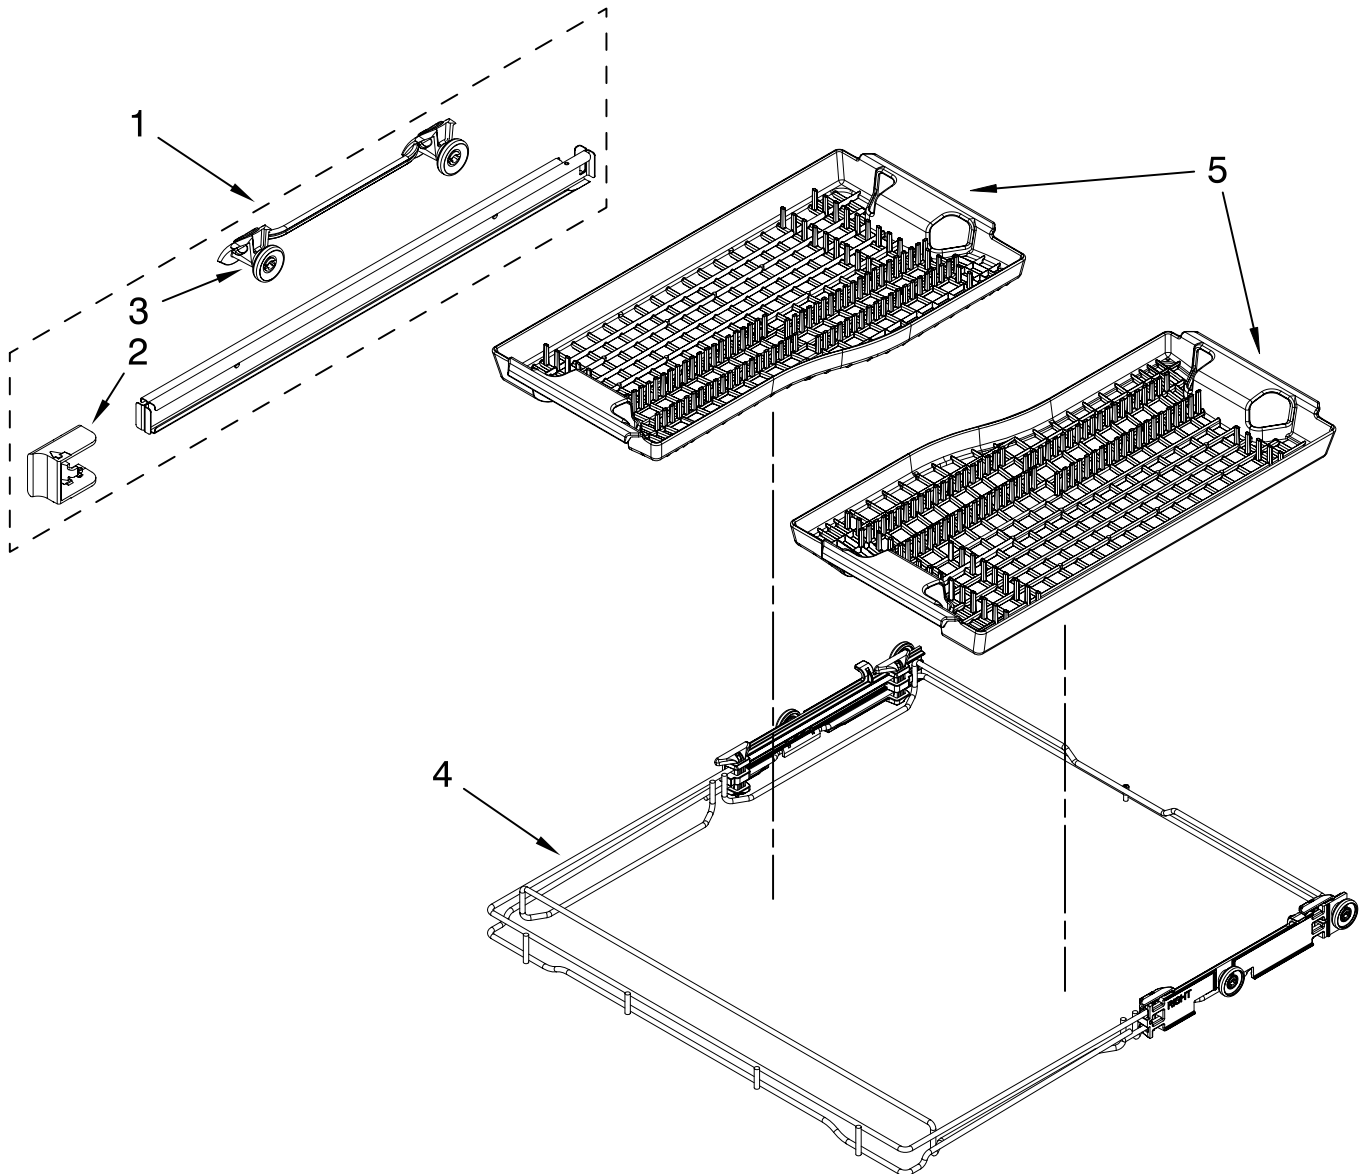

THIRD LEVEL RACK AND TRACK PARTS

For Model: KUDE70CVSS0
(Stainless)

Illus. No.	Part No.	DESCRIPTION

1	W10077855	Track Assembly Right
	W10077856	Track Assembly Left
2	W10077854	Stop, Track
3	8564899	Mount, Track
4	8564900	Rack Assembly (Third Level)
5	8564901	Basket-TLR

FOR ORDERING INFORMATION REFER TO PARTS PRICE LIST