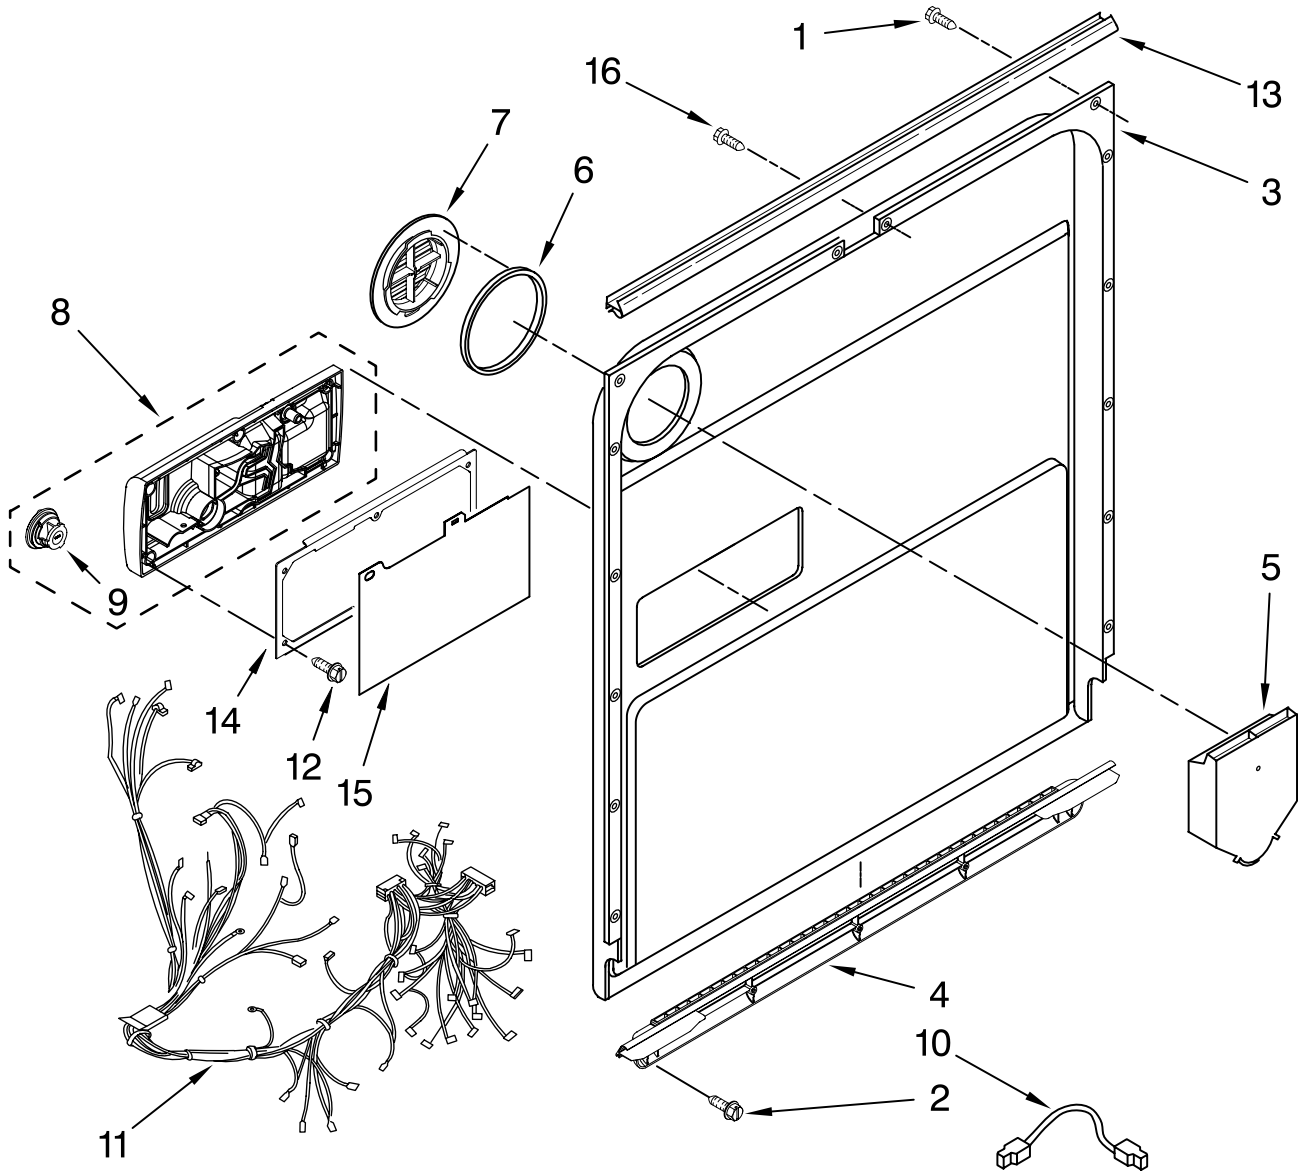

KitchenAid® DOOR AND PANEL PARTS

UNDERCOUNTER
DISHWASHER

For Model: KUDE70CVSS0
(Stainless)

Illus. No.	Part No.	DESCRIPTION
1	W10056407	Literature Parts Instructions, Installation
	W10194847	Energy Guide
	W10208710	Guide, Use & Care Spanish
	W10208709	Guide, Use & Care English/French
	W10142826	Tech Sheet
	W10158347	Tech Sheet, French
2		Arm, Hinge
	8534854	Left
	8534853	Right
3	8268983	Stiffener, Door
4	W10073520	Insulation, Door
5		Access Panel
	W10194851	Black
6		Panel, Full Front (Includes Items 4, 10, 16, 17, 19 AND 20)
	W10137621	Stainless
7	8534008	Screw
8		Toe Panel (Includes Items 11 & 18)
	8558252	Black
9		Handle Assy (Includes Item 7)
	W10083935	Stainless
10	8564951	Stud, Mounting
11	8268581	Insulation, Toe Panel
12		Screw
	302868	Black
13	304392	Screw
14	W10056420	Bezel
15	3400071	Screw
16		Nameplate
	W10021850	Stainless
17	2004333	Nut
18	8269016	Clip, Grounding
19	W10133538	Plate, Backing
20	W10123421	Screw
21	W10056310	Panel, Access Panel

FOR ORDERING INFORMATION REFER TO PARTS PRICE LIST

CONTROL PANEL PARTS

For Model: KUDE70CVSS0
(Stainless)

Illus. No.	Part No.	DESCRIPTION
------------	----------	-------------

1		Console Assembly (Includes Insert)
	W10056419	Midnight Grey
2	8546546	Clip, Bi-Metal
3	661663	Bi-Metal
4	3369051	Screw
5	W10077360	Latch Assembly
6	W10056352	Control, Electronic
7	W10134019	Switch, Door
8	8531873	Board, Interconnect
9	8531877	Cable-Ribbon

FOR ORDERING INFORMATION REFER TO PARTS PRICE LIST

DOOR AND LATCH PARTS

For Model: KUDE70CVSS0
(Stainless)

Illus. No.	Part No.	DESCRIPTION
1	3369051	Screw, Door
2	8281217	Screw
3	W10056250	Inner Door Mastic Assembly (Also Order Item 6)
4	W10077883	Inlet, Air
5	8572611	Vent Assembly (Also Order Item 6)