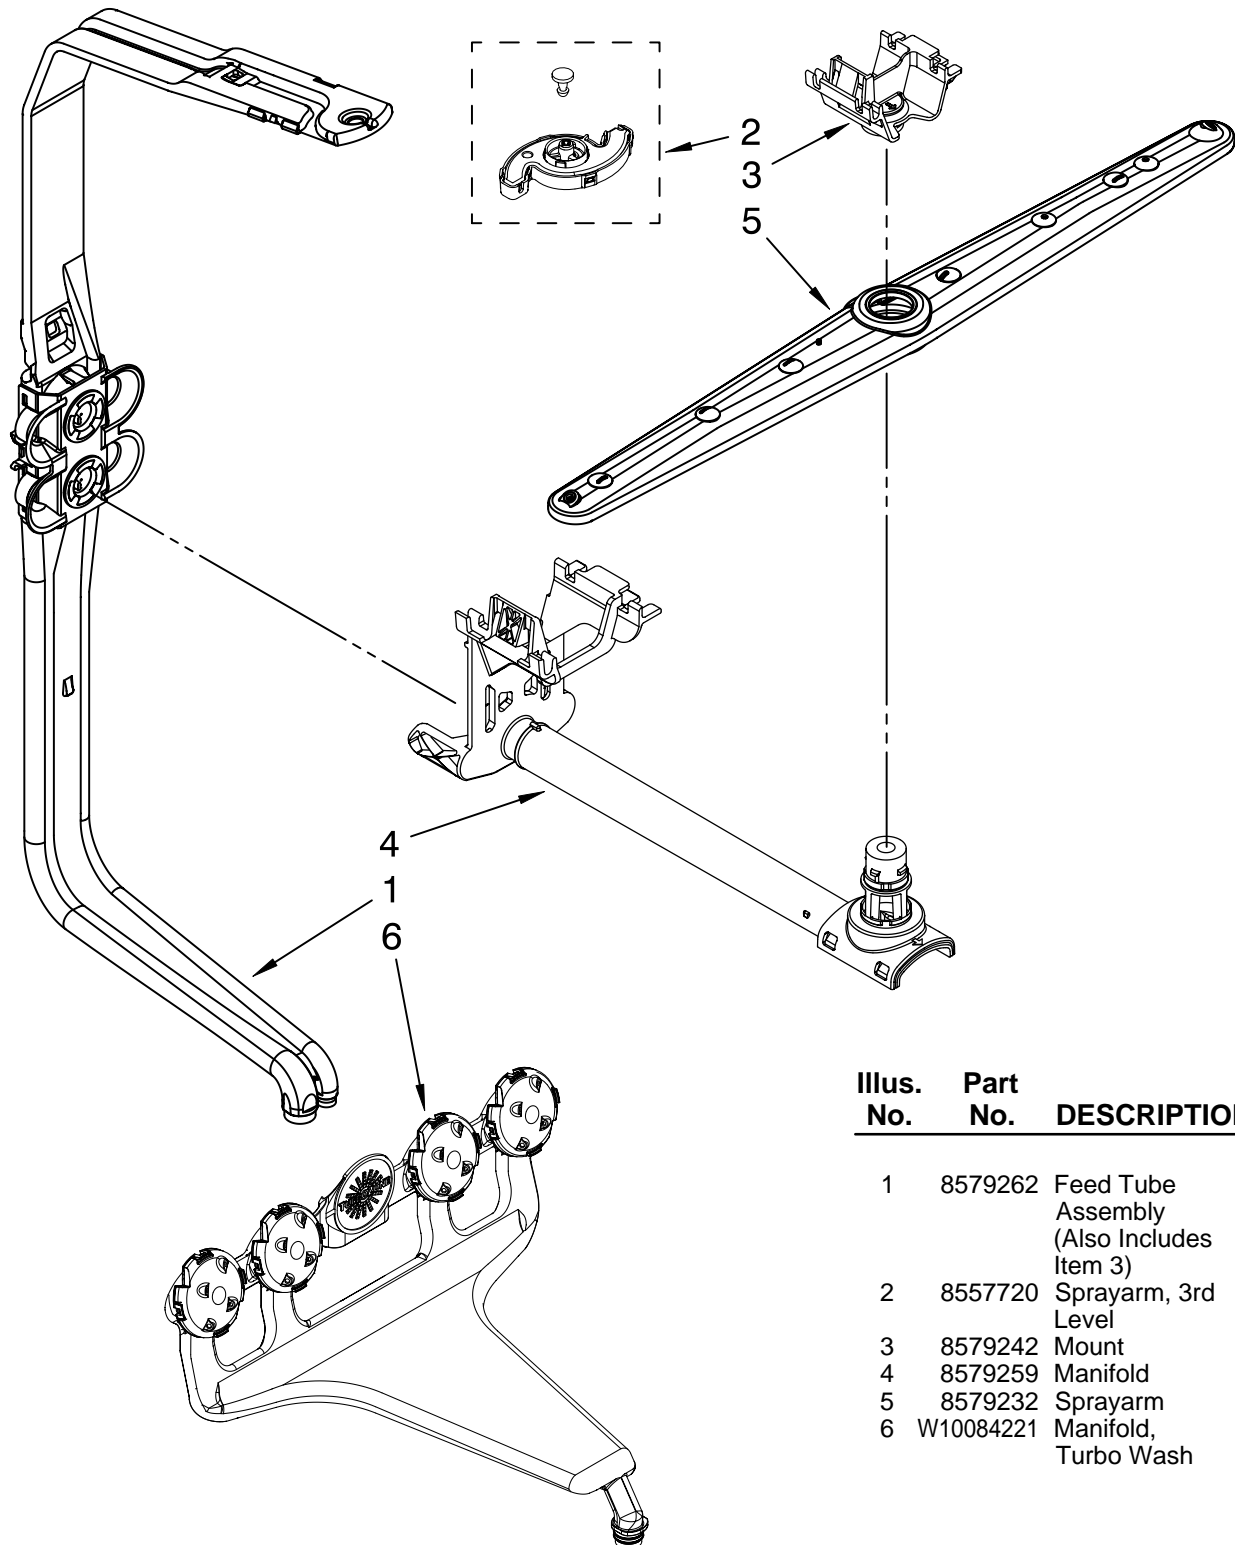

UPPER WASH AND RINSE PARTS

For Model: KUDE70CVSS0
(Stainless)

Illus. No.	Part No.	DESCRIPTION

1	8579262	Feed Tube Assembly (Also Includes Item 3)
2	8557720	Sprayarm, 3rd Level
3	8579242	Mount
4	8579259	Manifold
5	8579232	Sprayarm
6	W10084221	Manifold, Turbo Wash

FOR ORDERING INFORMATION REFER TO PARTS PRICE LIST