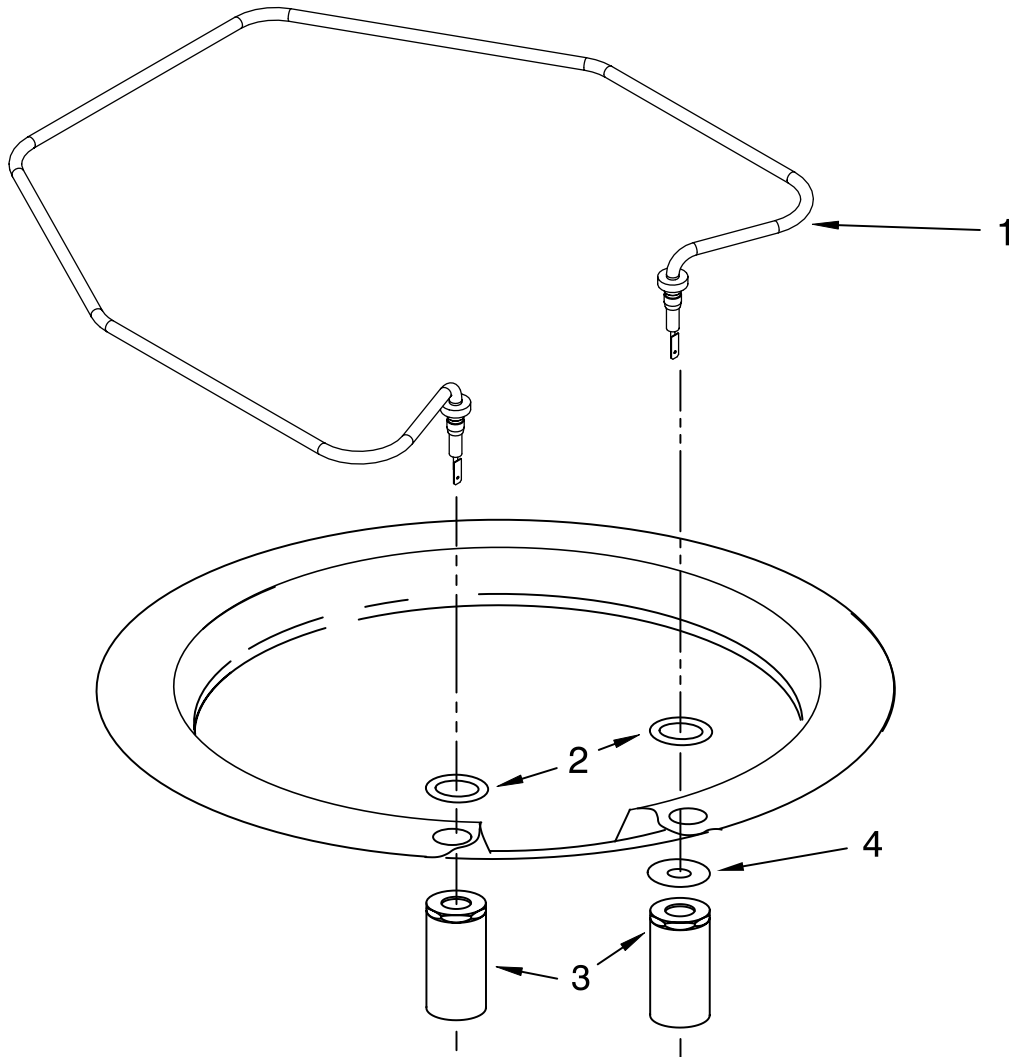

HEATER PARTS

For Model: KUDE70CVSS0
(Stainless)

Illus. No.	Part No.	DESCRIPTION
1	8537057	Heater Element Assembly (Also Includes Item 2)
2	717273	Washer, Heater Element
3	8268548	Nut, Heater Element
4	3400931	Retainer, Spring Grip

NOTE: If heater element is removed, it must be replaced.

FOR ORDERING INFORMATION REFER TO PARTS PRICE LIST