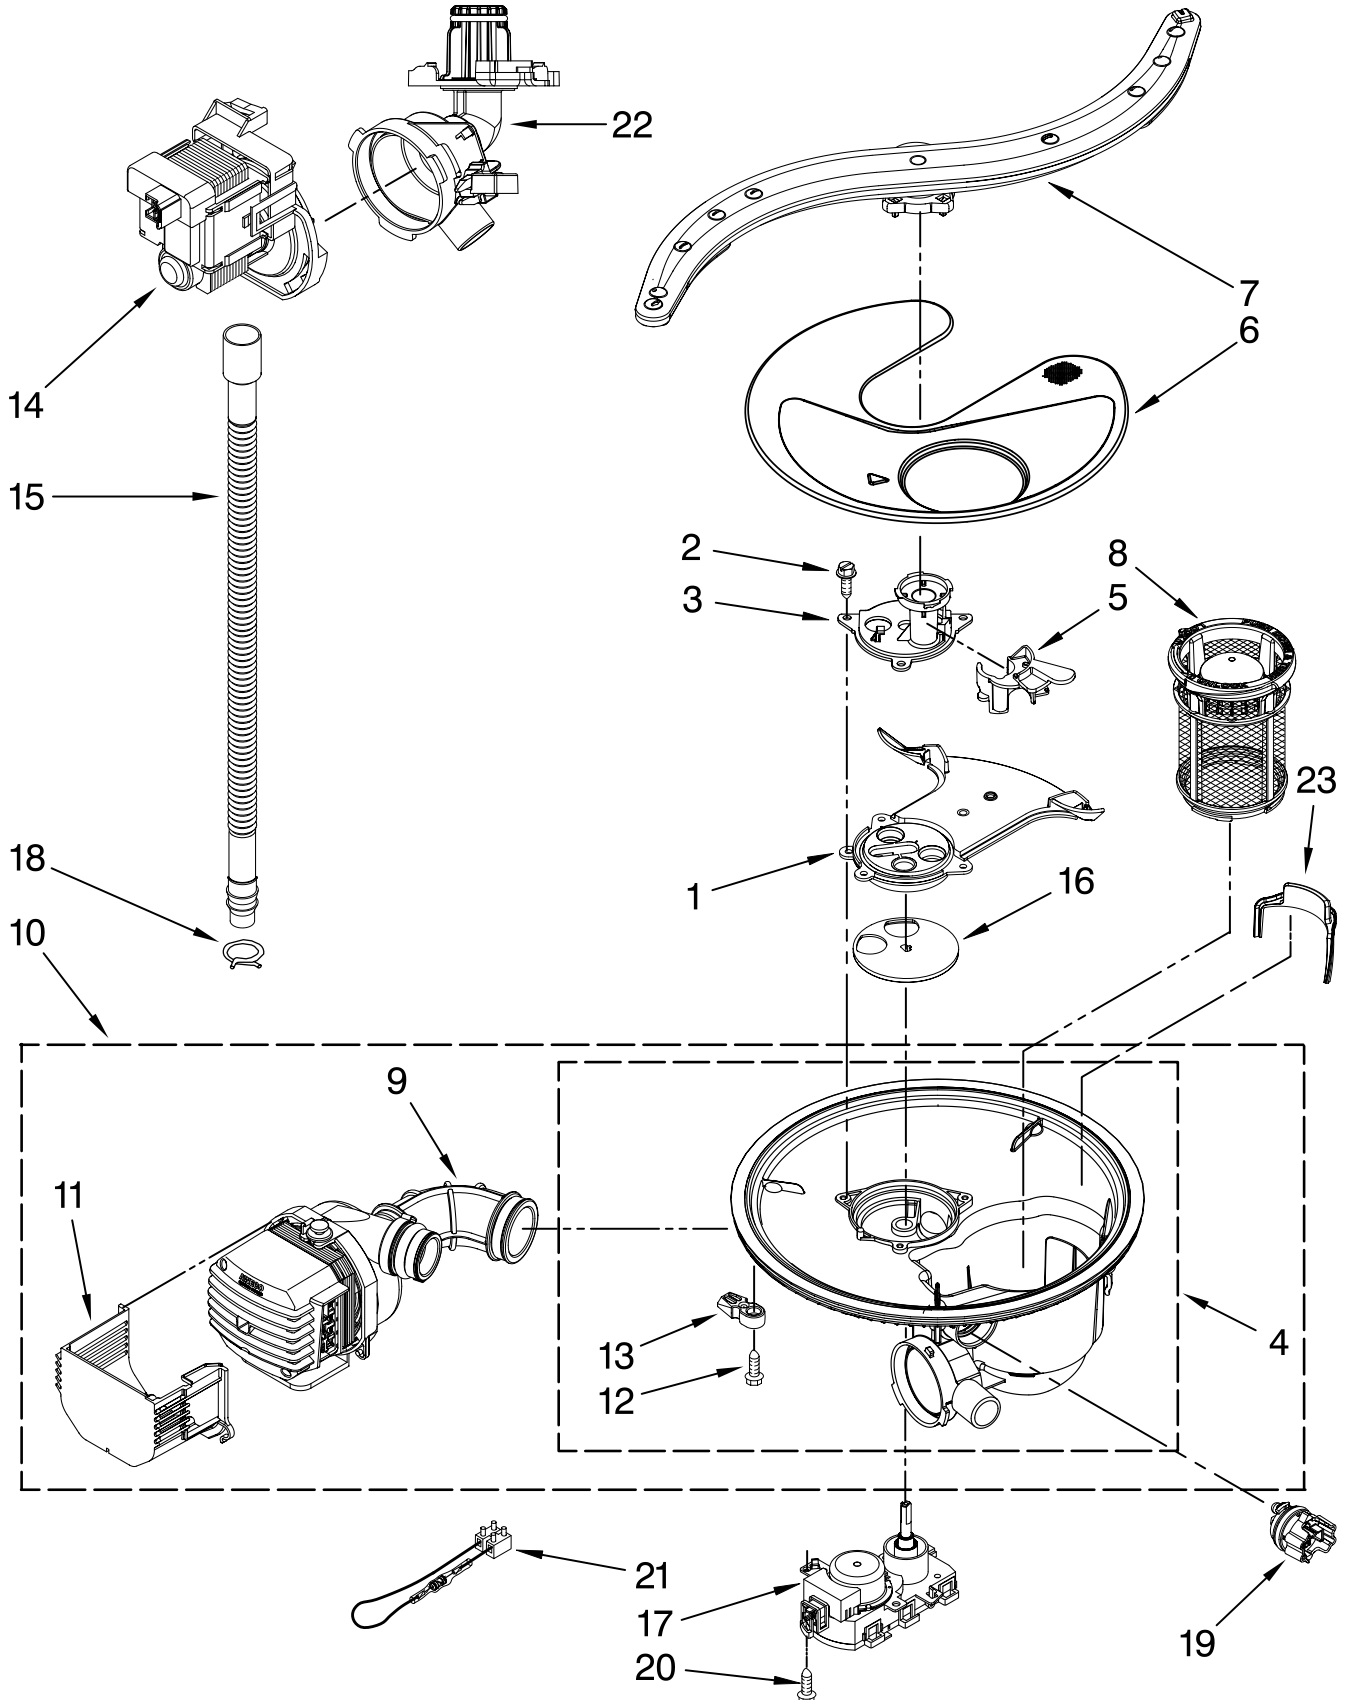

PUMP, WASHARM AND MOTOR PARTS

For Model: KUDE70CVSS0
(Stainless)

FOR ORDERING INFORMATION REFER TO PARTS PRICE LIST

PUMP, WASHARM AND MOTOR PARTS

For Model: KUDE70CVSS0
(Stainless)

Illus. No.	Part No.	DESCRIPTION
1	8579241	Cover, Sieve
2	3400069	Screw
3	8579240	Cover, Outlet
4	W10208687	Sump With Seal (Includes Items 12, 13 and 2 Hose Clamps)
5	8579298	Retainer, Feed Tube
6	8579253	Screen
7	W10084508	Wash Arm Assembly
8	W10056426	Filter Cup, Assembly
9	8579311	Hose, Inlet (Includes 3 Hose Clamps)
10	W10056309	Motor & Sump Assy. (Includes Item 21)
11	8579272	Shield, Motor
12	3400072	Screw
13	8579289	Tab, Sump
14	W10158351	Pump, Drain
15	8269144	Hose, Drain
16	8579251	Disc-Valve Diverter
17	W10208691	Motor, Diverter Valve (Includes Item 21)
18	356138	Hose Clamp
19	W10134017	Optical Water Indicator
20	9741232	Screw
21	W10083167	Fuse In-Line
22	W10179455	Drain, De-Coupler Assembly
23	W10056308	Baffle, Sump

FOR ORDERING INFORMATION REFER TO PARTS PRICE LIST