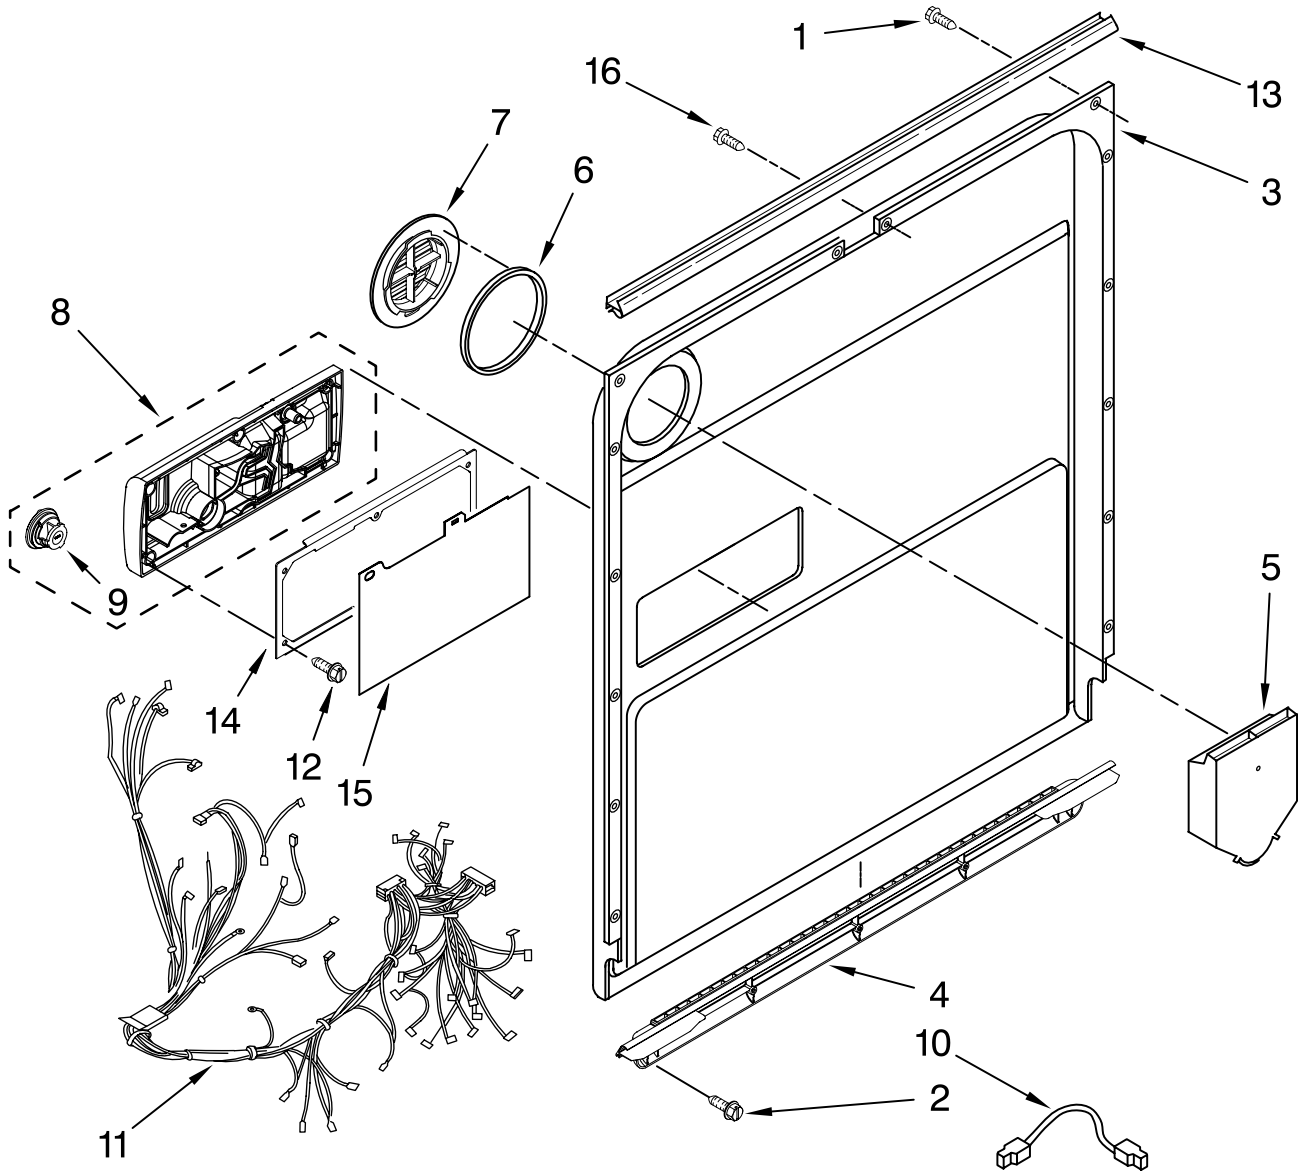

DOOR AND PANEL PARTS

For Model: KUDE70CVSS1
(Stainless)

UNDERCOUNTER
DISHWASHER

Illus. No.	Part No.	DESCRIPTION
1	W10056407	Literature Parts
	W10194847	Instructions, Installation
	W10208710	Energy Guide
	W10208710	Guide, Use & Care Spanish
	W10208709	Guide, Use & Care English/French
	W10142826	Tech Sheet
	W10158347	Tech Sheet, French
2		Arm, Hinge
	8534854	Left
	8534853	Right
3	8268983	Stiffener, Door
4	W10073520	Insulation, Door
5		Access Panel
	W10194851	Black
6		Panel, Full Front (Includes Items 4, 10, 16, 17, 19 AND 20)
	W10137621	Stainless
7	8534008	Screw
8		Toe Panel (Includes Items 11 & 18)
	8558252	Black
9		Handle Assy (Includes Item 7)
	W10083935	Stainless
10	8564951	Stud, Mounting
11	8268581	Insulation, Toe Panel
12		Screw
	302868	Black
13	304392	Screw
14	W10056420	Bezel
15	3400071	Screw
16		Nameplate
	W10021850	Stainless
17	2004333	Nut
18	8269016	Clip, Grounding
19	W10133538	Plate, Backing
20	W10123421	Screw
21	W10056310	Panel, Access Panel

FOR ORDERING INFORMATION REFER TO PARTS PRICE LIST

CONTROL PANEL PARTS

For Model: KUDE70CVSS1
(Stainless)

Illus. No.	Part No.	DESCRIPTION
1		Console Assembly (Includes Insert)
	W10056419	Midnight Grey
2	8546546	Clip, Bi-Metal
3	661663	Bi-Metal
4	3369051	Screw
5	W10077360	Latch Assembly
6	W10056352	Control, Electronic
7	W10134019	Switch, Door
8	8531873	Board, Interconnect
9	8531877	Cable-Ribbon

FOR ORDERING INFORMATION REFER TO PARTS PRICE LIST

DOOR AND LATCH PARTS

For Model: KUDE70CVSS1

(Stainless)

Illus. No.	Part No.	DESCRIPTION
1	3369051	Screw, Door
2	8281217	Screw
3	W10056250	Inner Door Mastic Assembly (Also Order Item 6)
4	W10077883	Inlet, Air
5	8572611	Vent Assembly (Also Order Item 6)