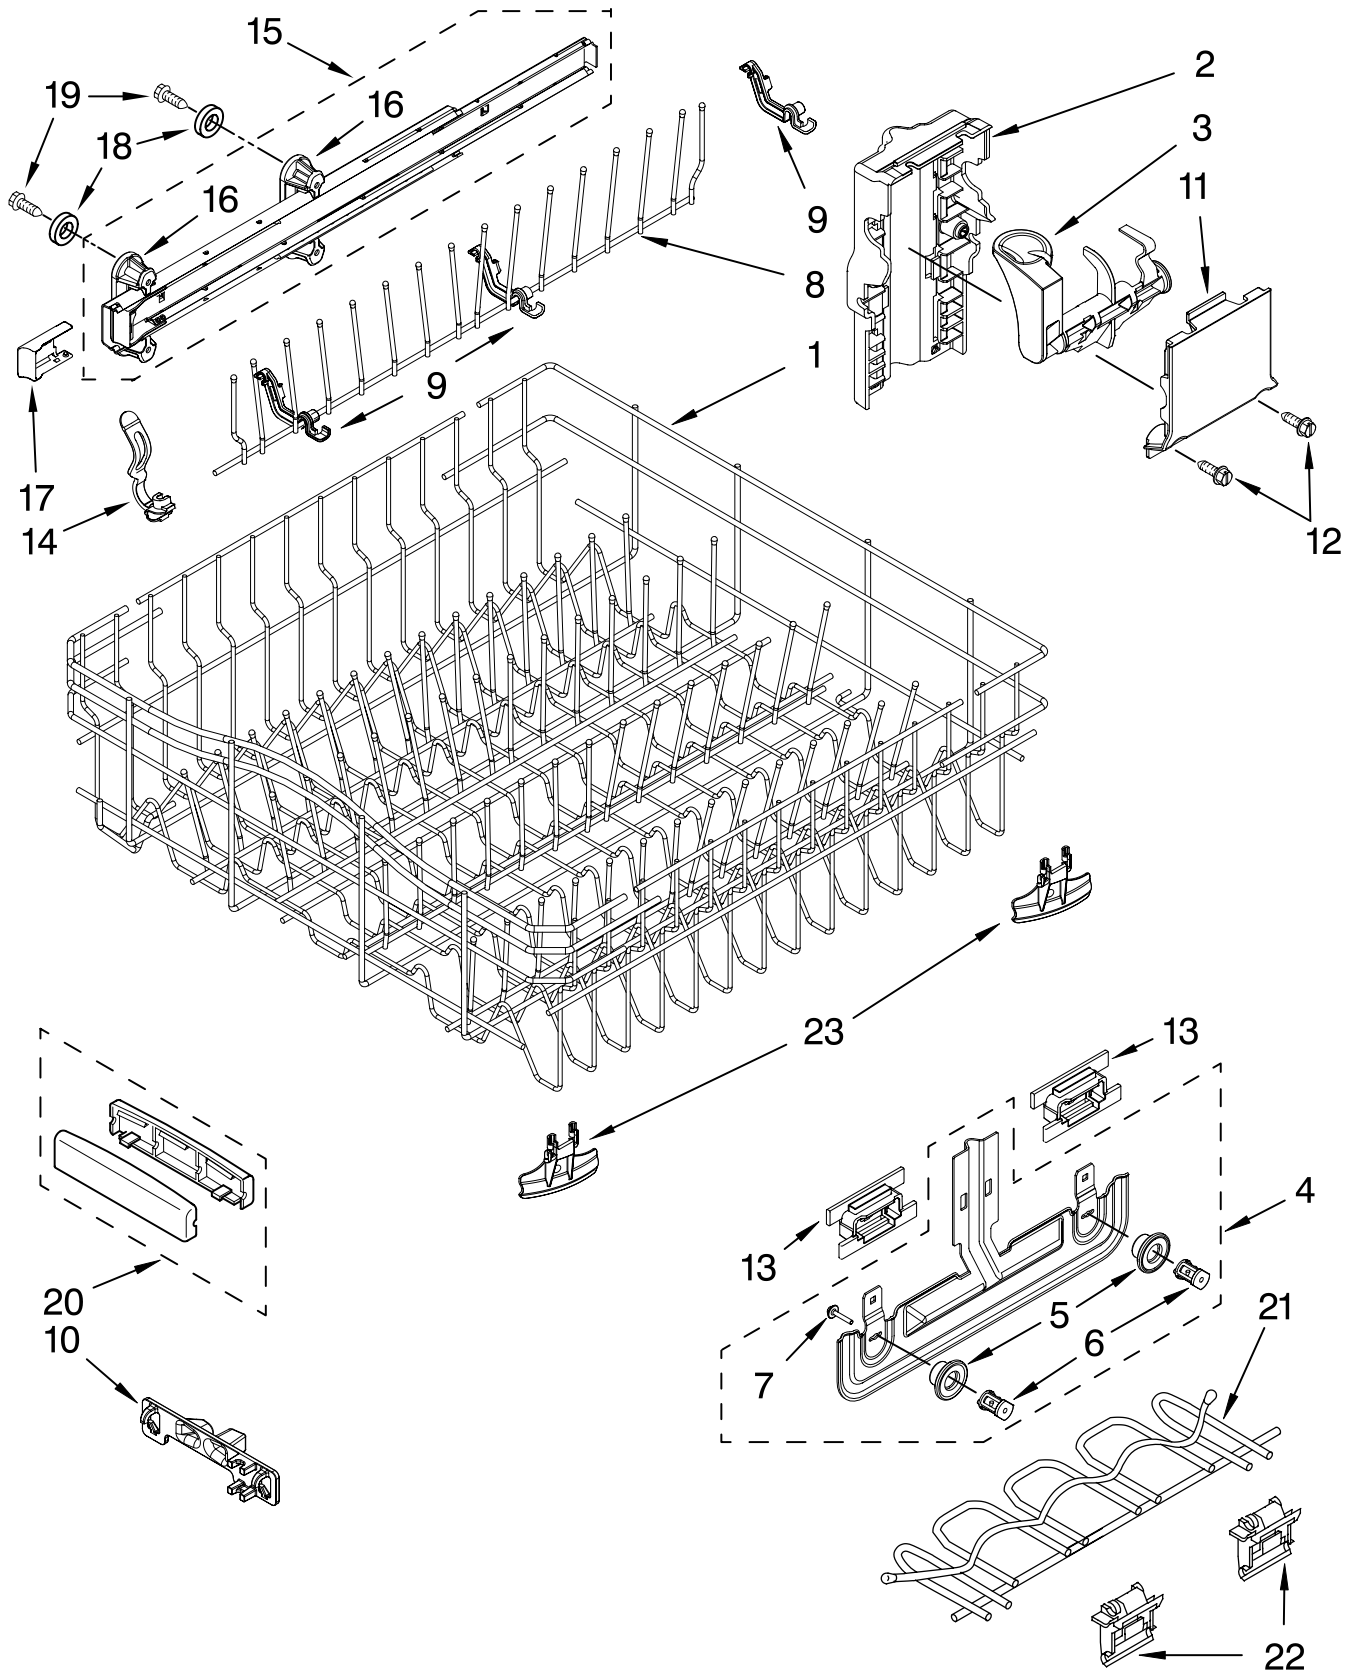

UPPER RACK AND TRACK PARTS

For Model: KUDE70CVSS1

(Stainless)

FOR ORDERING INFORMATION REFER TO PARTS PRICE LIST

UPPER RACK AND TRACK PARTS

For Model: KUDE70CVSS1

(Stainless)

Illus. No.	Part No.	DESCRIPTION
1	W10056270	Dishrack, Upper
2	W10082839	Housing, Adjuster
3		Actuator, Adjuster
	W10077838	Right Hand
	W10077839	Left Hand
4	8268653	Adjuster Assembly
5	8270138	Wheel
6	8268703	Axel, Adjuster
7	8281156	Screw
8	8562030	Tine Row
9	W10082853	Clip, Pivot
10	8539102	Positioner, Dual
11	W10082840	Cover, Adjuster
12	9741232	Retainer
13	W10082834	Positioner, Arm
14	W10077844	Clip, No-Flip
15		Track, Assembly
	W10078218	Right Hand
	W10078217	Left Hand
		(Also Order Item 18)
16	W10077876	Mount, Track
		(Also Order Item 18)
17		Stop, Track
	8573954	Right
	8573953	Left
18	9743002	Gasket, Bracket Mounting
19	3400072	Screw
20	8539110	Handle, Dishrack
21	8562029	Cupshelf
22	8562026	Clip, Cupshelf
23	W10179459	Shield, Corner

FOR ORDERING INFORMATION REFER TO PARTS PRICE LIST