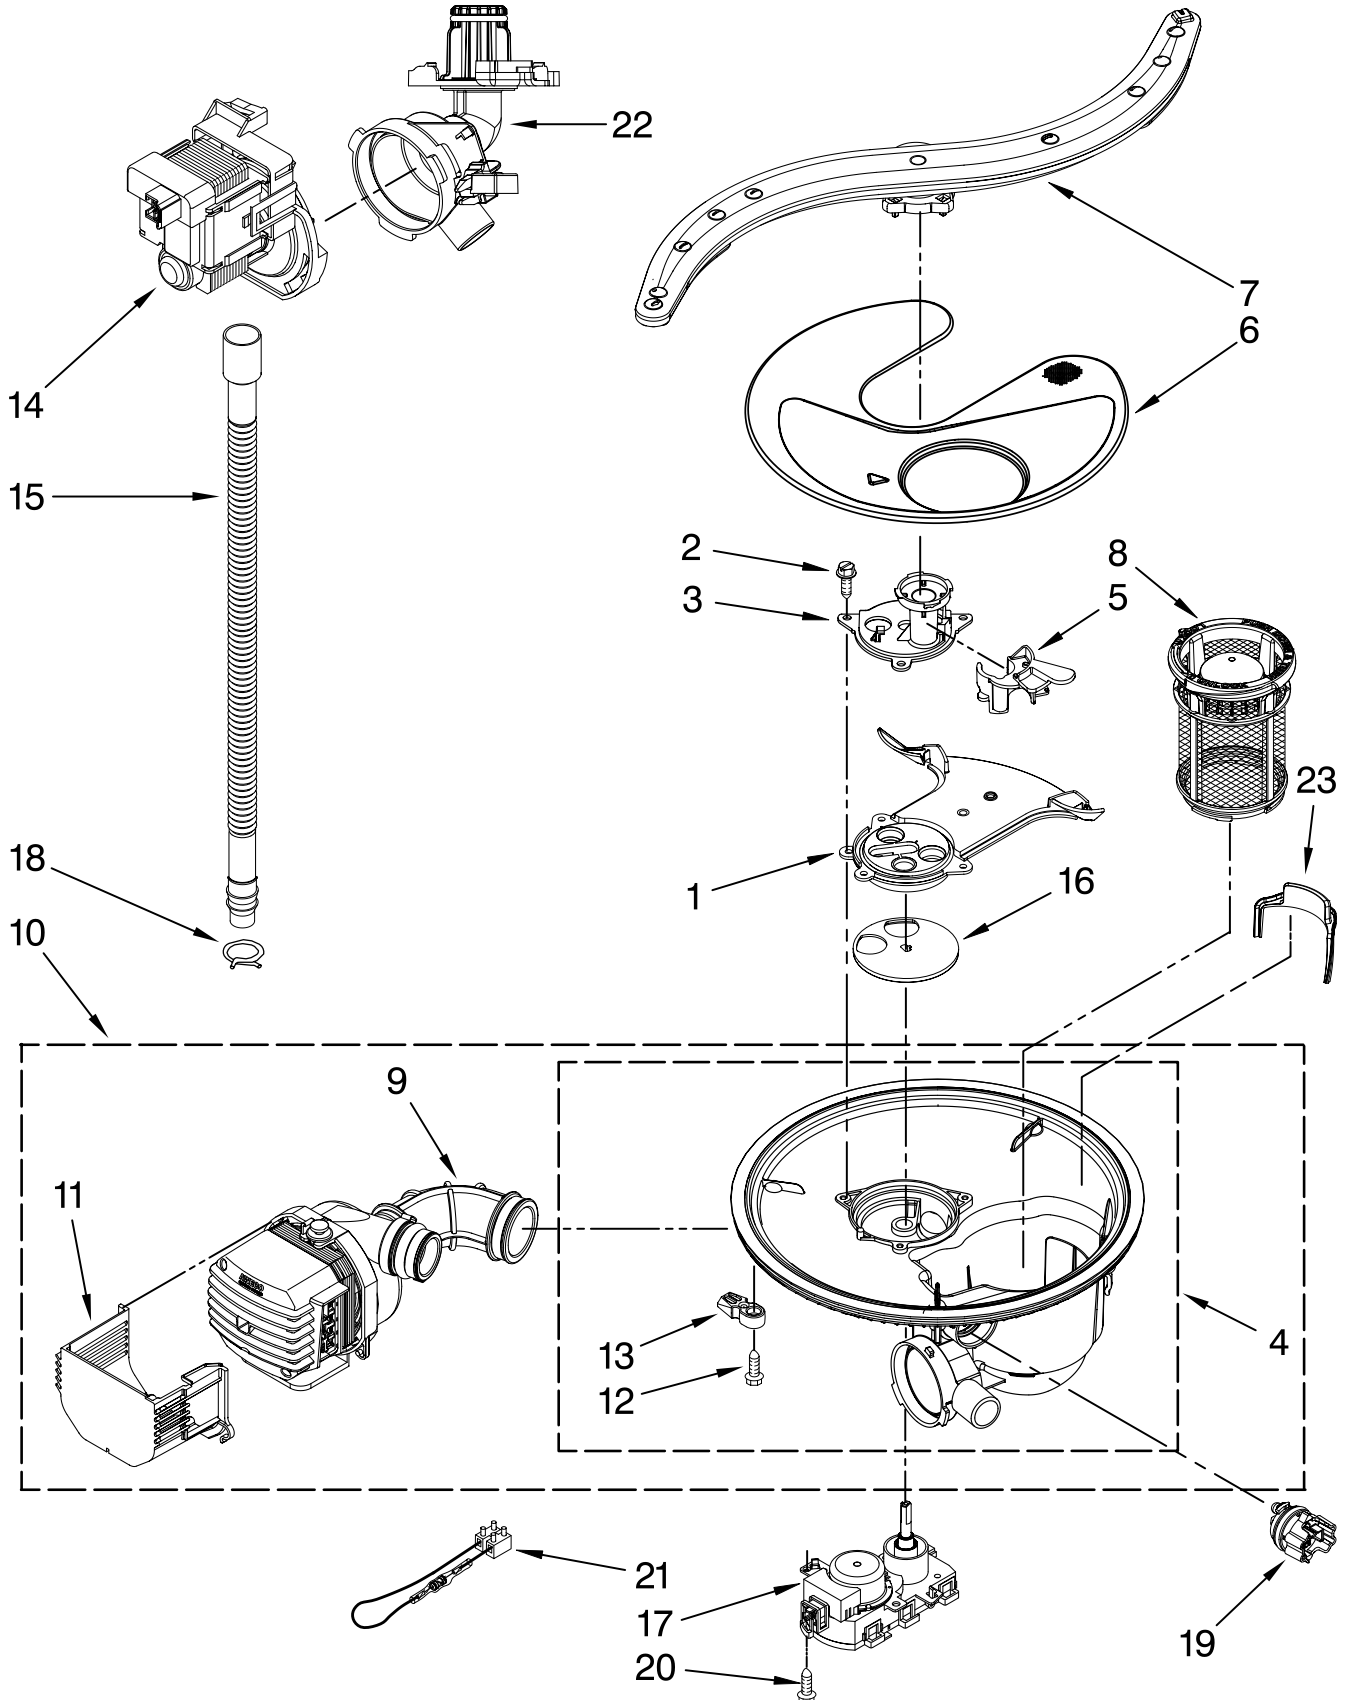

PUMP, WASHARM AND MOTOR PARTS

For Model: KUDE70CVSS1
(Stainless)

FOR ORDERING INFORMATION REFER TO PARTS PRICE LIST

PUMP, WASHARM AND MOTOR PARTS

For Model: KUDE70CVSS1

(Stainless)

Illus. No.	Part No.	DESCRIPTION
1	8579241	Cover, Sieve
2	3400069	Screw
3	8579240	Cover, Outlet
4	W10208687	Sump With Seal (Includes Items 12, 13 and 2 Hose Clamps)
5	8579298	Retainer, Feed Tube
6	8579253	Screen
7	W10084508	Wash Arm Assembly
8	W10056426	Filter Cup, Assembly
9	8579311	Hose, Inlet (Includes 3 Hose Clamps)
10	W10056309	Motor & Sump Assy. (Includes Item 21)
11	8579272	Shield, Motor
12	3400072	Screw
13	8579289	Tab, Sump
14	W10158351	Pump, Drain
15	8269144	Hose, Drain
16	8579251	Disc-Valve Diverter
17	W10208691	Motor, Diverter Valve (Includes Item 21)
18	356138	Hose Clamp
19	W10134017	Optical Water Indicator
20	9741232	Screw
21	W10083167	Fuse In-Line
22	W10179455	Drain, De-Coupler Assembly
23	W10056308	Baffle, Sump

FOR ORDERING INFORMATION REFER TO PARTS PRICE LIST