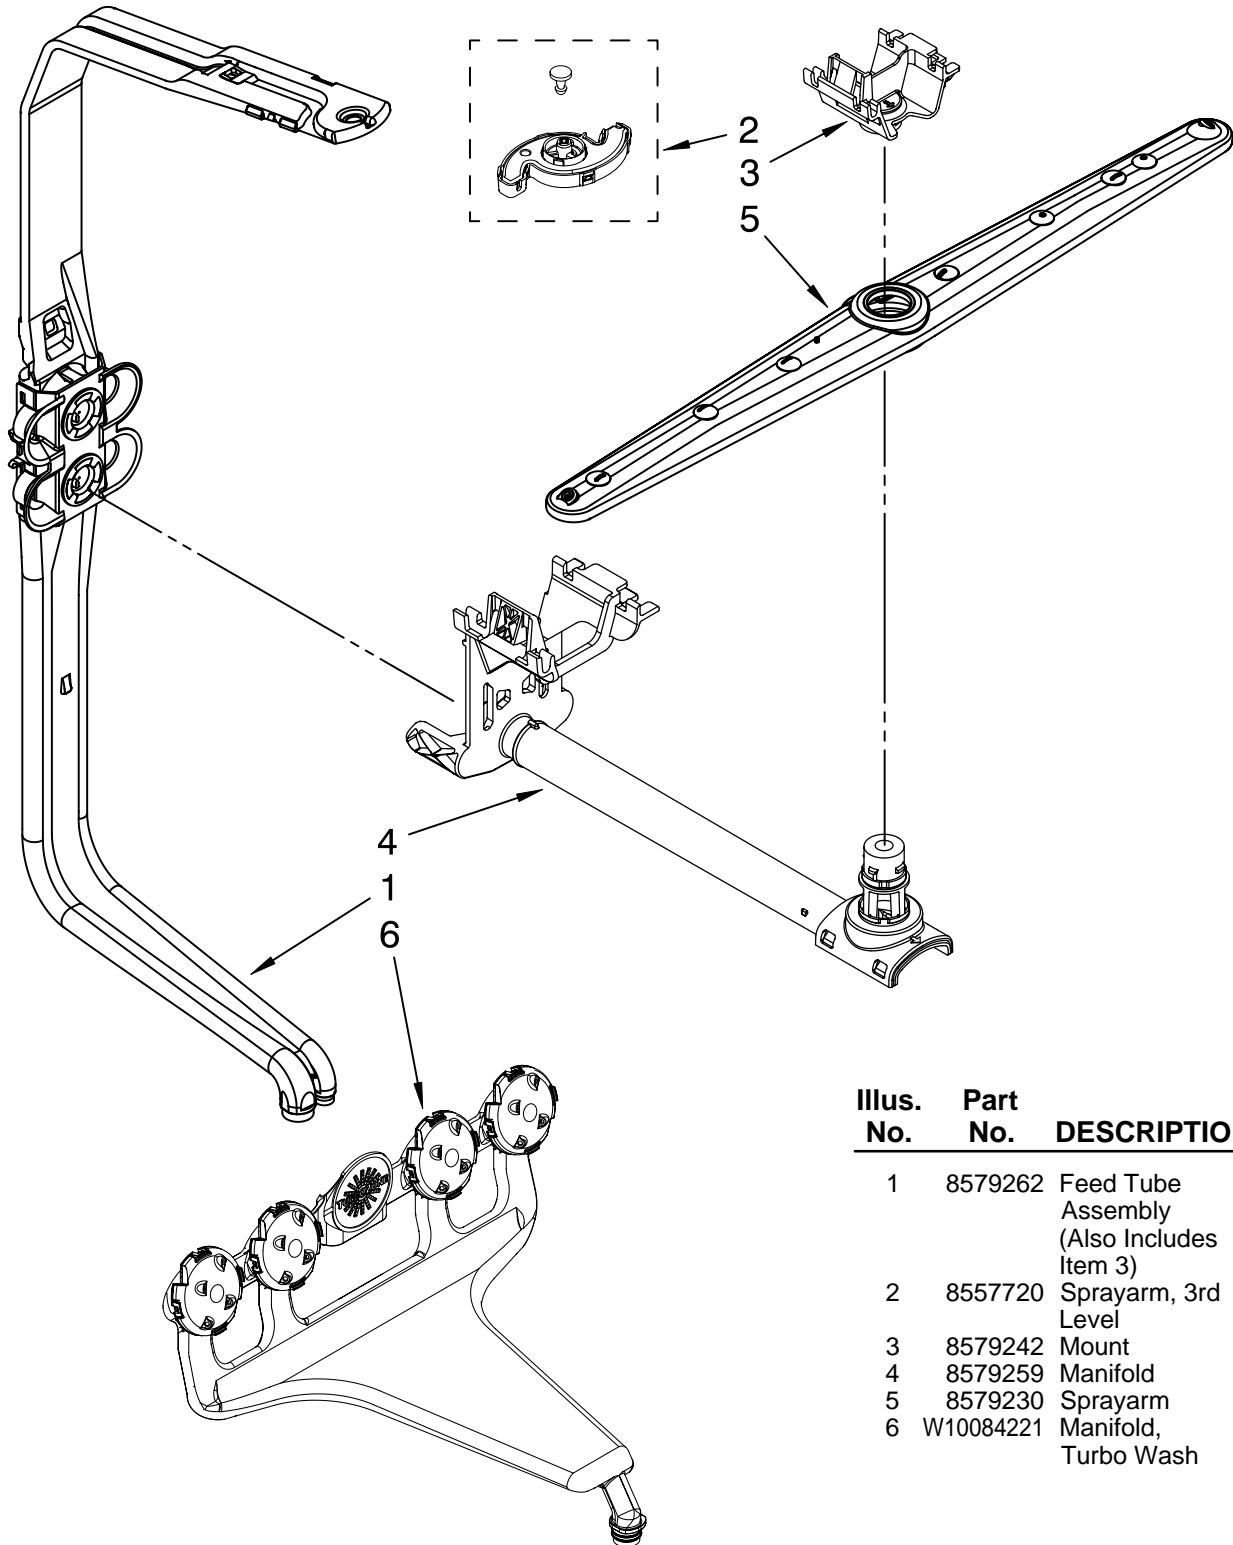

UPPER WASH AND RINSE PARTS

For Model: KUDE70CVSS1

(Stainless)

Illus. No.	Part No.	DESCRIPTION

1	8579262	Feed Tube Assembly (Also Includes Item 3)
2	8557720	Sprayarm, 3rd Level
3	8579242	Mount
4	8579259	Manifold
5	8579230	Sprayarm
6	W10084221	Manifold, Turbo Wash

FOR ORDERING INFORMATION REFER TO PARTS PRICE LIST