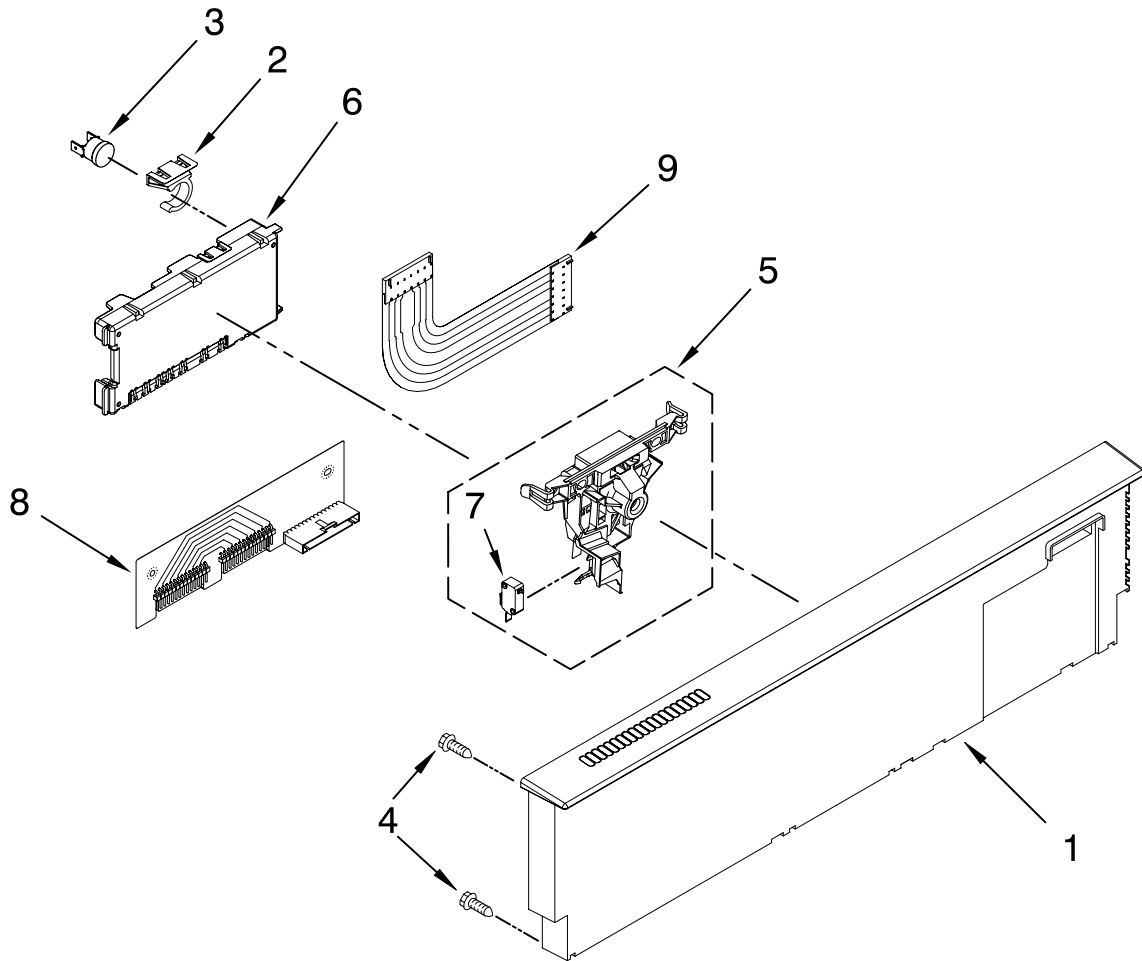

DOOR AND PANEL PARTS

For Model: KUDE70CVSS1
(Stainless)

UNDERCOUNTER
DISHWASHER

Illus. No.	Part No.	DESCRIPTION
1	W10056407	Literature Parts
	W10194847	Instructions, Installation
	W10208710	Energy Guide
	W10208710	Guide, Use & Care Spanish
	W10208709	Guide, Use & Care English/French
	W10142826	Tech Sheet
	W10158347	Tech Sheet, French
2		Arm, Hinge
	8534854	Left
	8534853	Right
3	8268983	Stiffener, Door
4	W10073520	Insulation, Door
5		Access Panel
	W10194851	Black
6		Panel, Full Front (Includes Items 4, 10, 16, 17, 19 AND 20)
	W10137621	Stainless
7	8534008	Screw
8		Toe Panel (Includes Items 11 & 18)
	8558252	Black
9		Handle Assy (Includes Item 7)
	W10083935	Stainless
10	8564951	Stud, Mounting
11	8268581	Insulation, Toe Panel
12		Screw
	302868	Black
13	304392	Screw
14	W10056420	Bezel
15	3400071	Screw
16		Nameplate
	W10021850	Stainless
17	2004333	Nut
18	8269016	Clip, Grounding
19	W10133538	Plate, Backing
20	W10123421	Screw
21	W10056310	Panel, Access Panel

FOR ORDERING INFORMATION REFER TO PARTS PRICE LIST

CONTROL PANEL PARTS

For Model: KUDE70CVSS1
(Stainless)

Illus. No.	Part No.	DESCRIPTION
1		Console Assembly (Includes Insert)
	W10056419	Midnight Grey
2	8546546	Clip, Bi-Metal
3	661663	Bi-Metal
4	3369051	Screw
5	W10077360	Latch Assembly
6	W10056352	Control, Electronic
7	W10134019	Switch, Door
8	8531873	Board, Interconnect
9	8531877	Cable-Ribbon

FOR ORDERING INFORMATION REFER TO PARTS PRICE LIST

DOOR AND LATCH PARTS

For Model: KUDE70CVSS1

(Stainless)

Illus. No.	Part No.	DESCRIPTION
1	3369051	Screw, Door
2	8281217	Screw
3	W10056250	Inner Door Mastic Assembly (Also Order Item 6)
4	W10077883	Inlet, Air
5	8572611	Vent Assembly (Also Order Item 6)