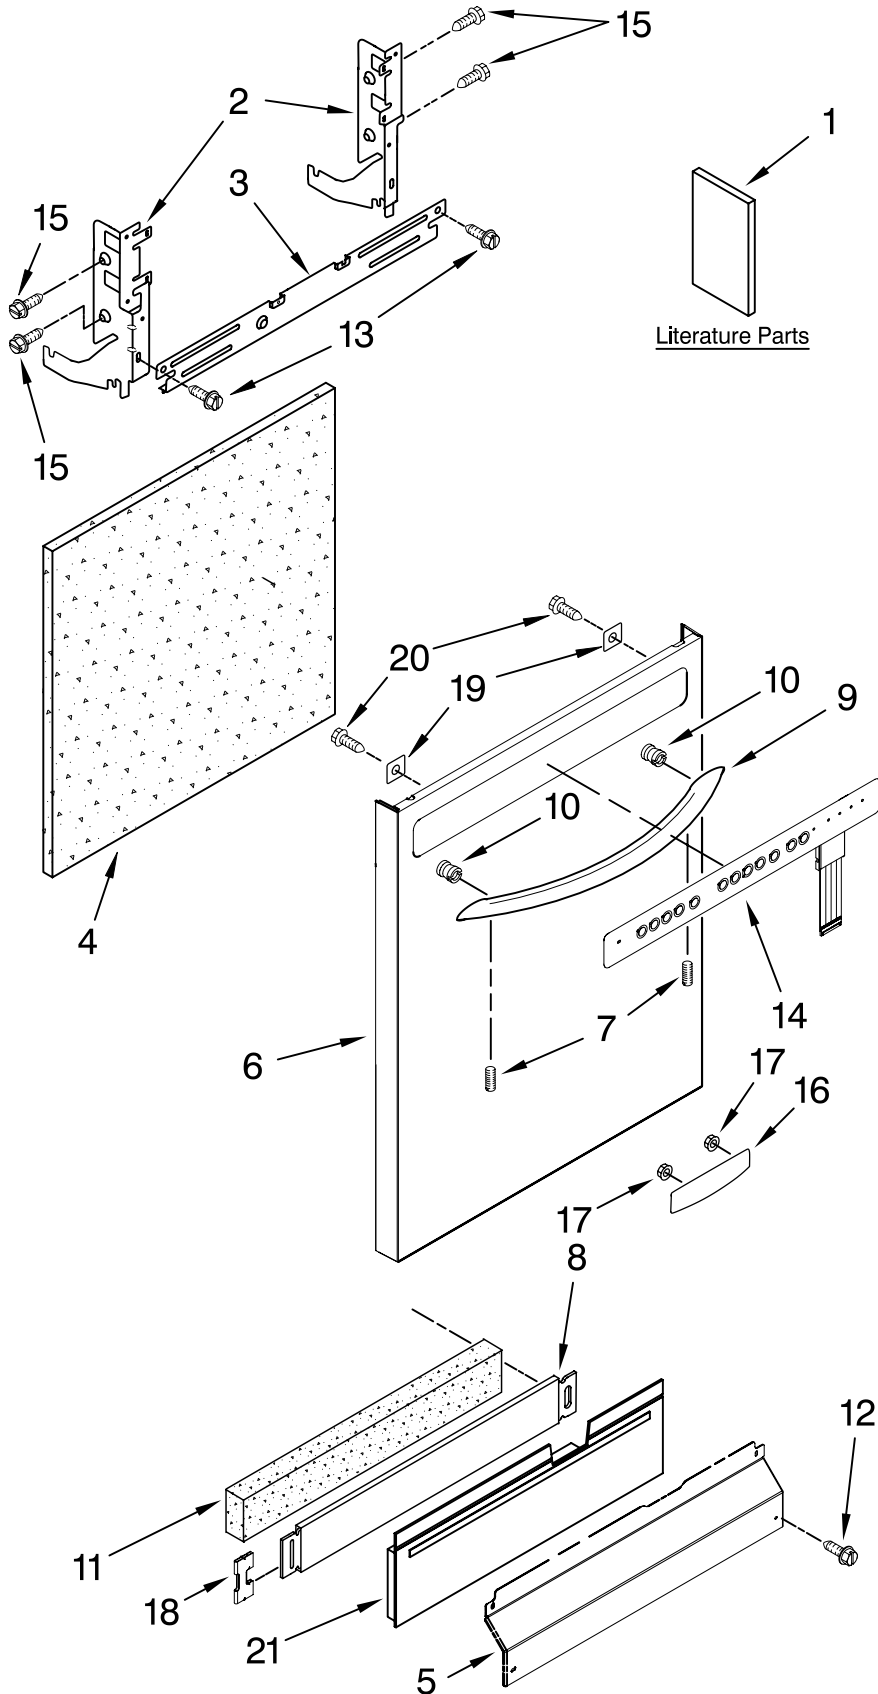

DOOR AND PANEL PARTS

For Model: KUDE70CVSS1
(Stainless)

UNDERCOUNTER
DISHWASHER

Illus. No.	Part No.	DESCRIPTION
1	W10056407	Literature Parts
	W10194847	Instructions, Installation
	W10208710	Energy Guide
	W10208710	Guide, Use & Care Spanish
	W10208709	Guide, Use & Care English/French
	W10142826	Tech Sheet
	W10158347	Tech Sheet, French
2		Arm, Hinge
	8534854	Left
	8534853	Right
3	8268983	Stiffener, Door
4	W10073520	Insulation, Door
5		Access Panel
	W10194851	Black
6		Panel, Full Front (Includes Items 4, 10, 16, 17, 19 AND 20)
	W10137621	Stainless
7	8534008	Screw
8		Toe Panel (Includes Items 11 & 18)
	8558252	Black
9		Handle Assy (Includes Item 7)
	W10083935	Stainless
10	8564951	Stud, Mounting
11	8268581	Insulation, Toe Panel
12		Screw
	302868	Black
13	304392	Screw
14	W10056420	Bezel
15	3400071	Screw
16		Nameplate
	W10021850	Stainless
17	2004333	Nut
18	8269016	Clip, Grounding
19	W10133538	Plate, Backing
20	W10123421	Screw
21	W10056310	Panel, Access Panel

FOR ORDERING INFORMATION REFER TO PARTS PRICE LIST

CONTROL PANEL PARTS

For Model: KUDE70CVSS1
(Stainless)

Illus. No.	Part No.	DESCRIPTION
1		Console Assembly (Includes Insert)
	W10056419	Midnight Grey
2	8546546	Clip, Bi-Metal
3	661663	Bi-Metal
4	3369051	Screw
5	W10077360	Latch Assembly
6	W10056352	Control, Electronic
7	W10134019	Switch, Door
8	8531873	Board, Interconnect
9	8531877	Cable-Ribbon

FOR ORDERING INFORMATION REFER TO PARTS PRICE LIST

DOOR AND LATCH PARTS

For Model: KUDE70CVSS1

(Stainless)

Illus. No.	Part No.	DESCRIPTION
1	3369051	Screw, Door
2	8281217	Screw
3	W10056250	Inner Door Mastic Assembly (Also Order Item 6)
4	W10077883	Inlet, Air
5	8572611	Vent Assembly (Also Order Item 6)