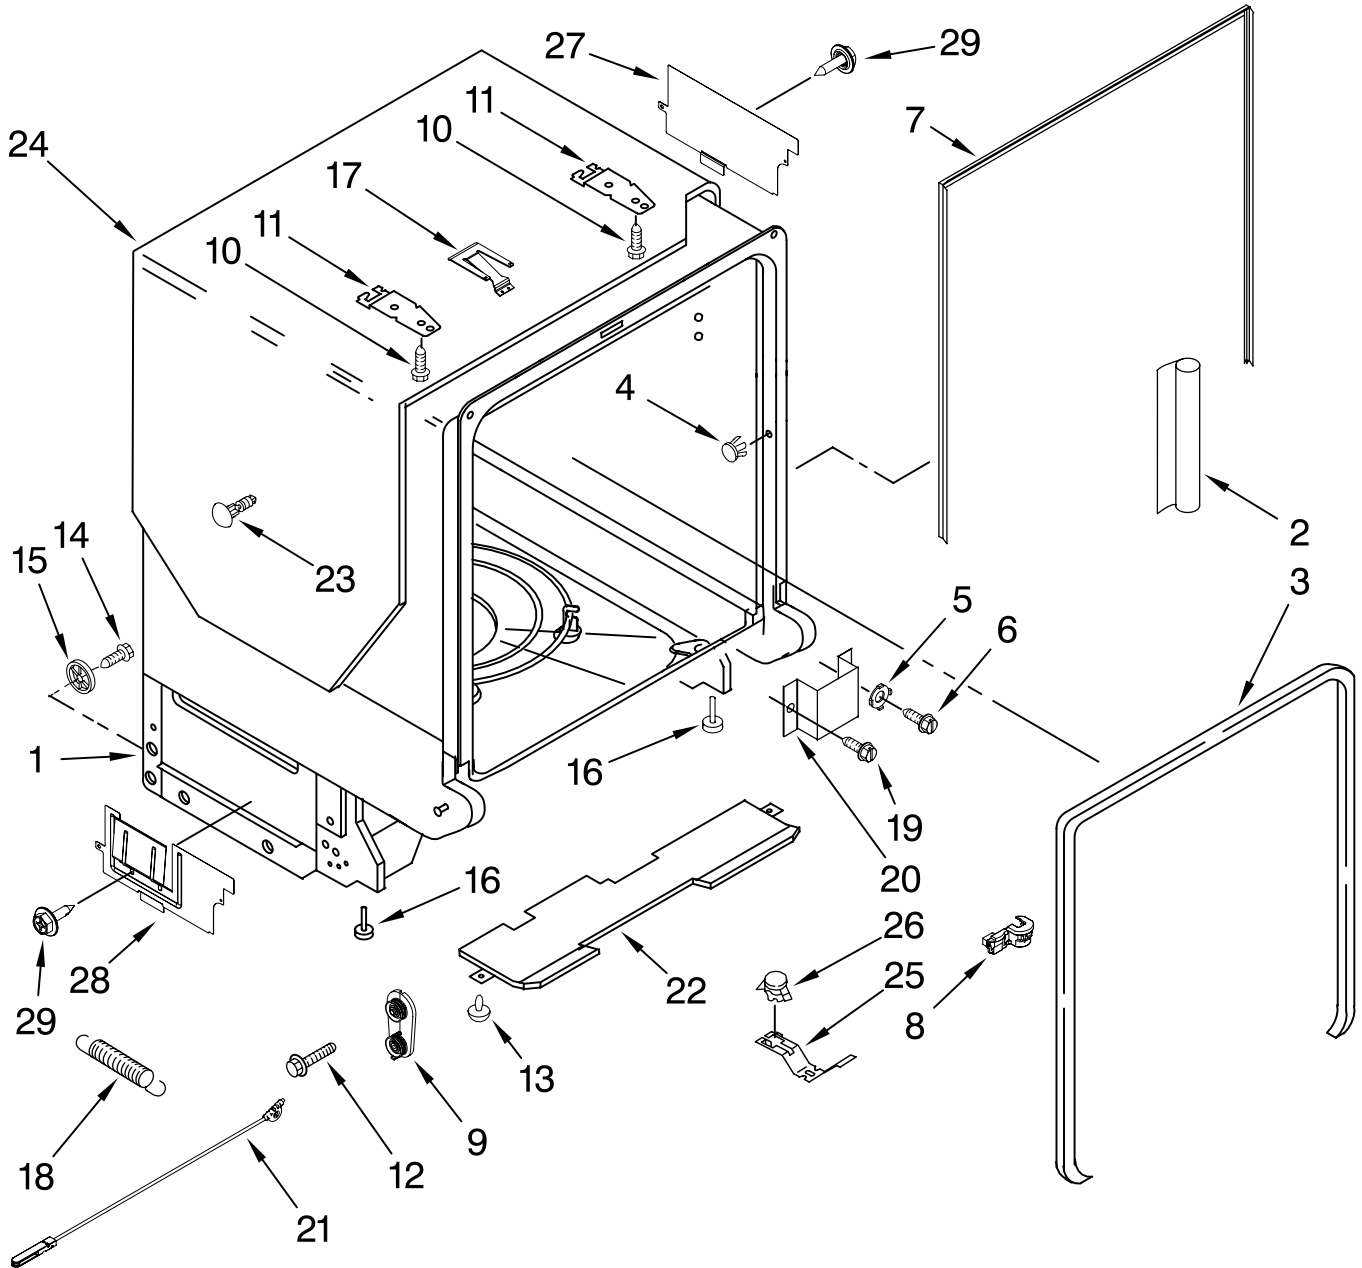

TUB AND FRAME PARTS

For Model: KUDE70CVSS1

(Stainless)

FOR ORDERING INFORMATION REFER TO PARTS PRICE LIST

TUB AND FRAME PARTS

For Model: KUDE70CVSS1

(Stainless)

Illus. No.	Part No.	DESCRIPTION
1	W10213821	Tub Assembly (Also Includes Heater Assembly)
2	8574123	Barrier, Moisture Undercounter
3	W10112096	Door Seal
4	W10082838	Plug Tub
5	3378128	Washer Pronged Cup
6	3400014	Screw
7	W10179427	Seal, Cabinet
8	8573061	Strain Relief
9	W10084086	Door, Balance Assembly
10	3367670	Screw
11	8269145	Bracket, Undercounter
12	3400074	Screw
13	3400924	Retainer, Push-in
14	3370389	Screw
15	8268977	Wheel Leg
16	8524584	Leveler, Leg
17	W10077370	Strike, Latch
18	8270020	Spring, Door Balance
19	3400892	Screw
20	8268991	Cover, Terminal Box
21	W10158291	Cable, Door Balance
22	8268587	Insulator, Sound
23	304666	Retainer, Push
24	8573239	Shield, Sound Tub
25	9742648	Bracket, Thermostat
26	661566	Thermostat
27	W10190766	Panel, Right Side
28	W10190767	Panel, Left Side
29	3400924	Retainer, Push

FOR ORDERING INFORMATION REFER TO PARTS PRICE LIST