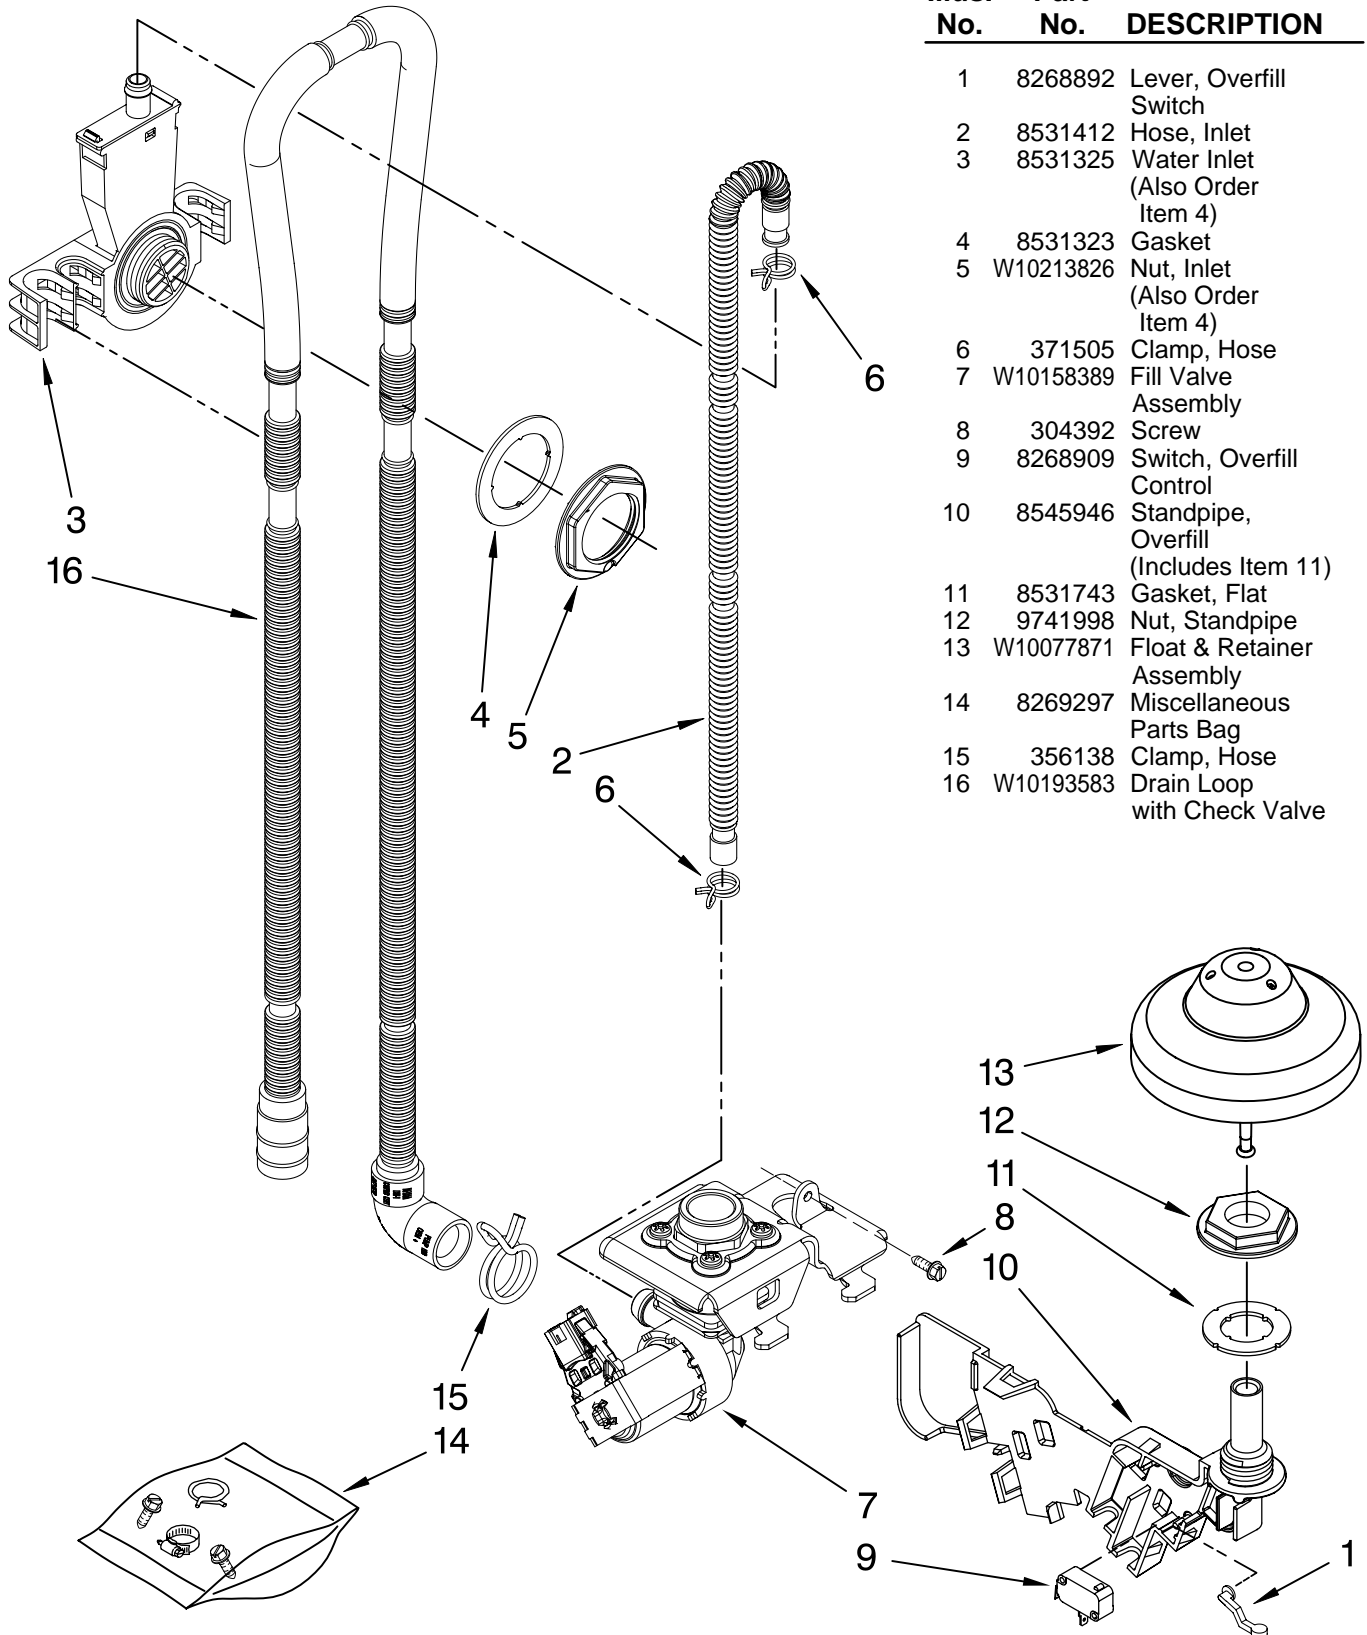

FILL, DRAIN AND OVERFILL PARTS

For Model: KUDE70CVSS1
(Stainless)

Illus. No.	Part No.	DESCRIPTION
1	8268892	Lever, Overfill Switch
2	8531412	Hose, Inlet
3	8531325	Water Inlet (Also Order Item 4)
4	8531323	Gasket
5	W10213826	Nut, Inlet (Also Order Item 4)
6	371505	Clamp, Hose
7	W10158389	Fill Valve Assembly
8	304392	Screw
9	8268909	Switch, Overfill Control
10	8545946	Standpipe, Overflow (Includes Item 11)
11	8531743	Gasket, Flat
12	9741998	Nut, Standpipe
13	W10077871	Float & Retainer Assembly
14	8269297	Miscellaneous Parts Bag
15	356138	Clamp, Hose
16	W10193583	Drain Loop with Check Valve

FOR ORDERING INFORMATION REFER TO PARTS PRICE LIST