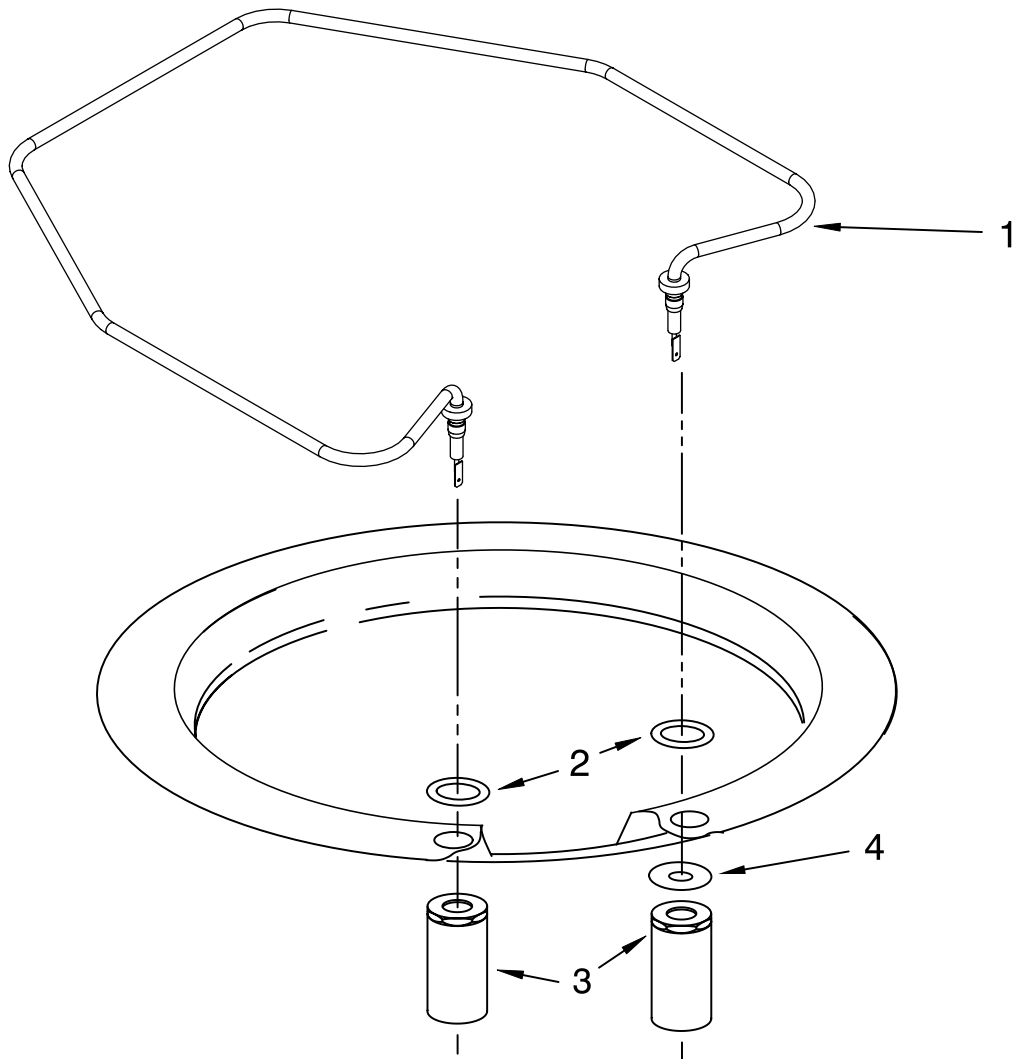

HEATER PARTS

For Model: KUDE70CVSS1

(Stainless)

Illus. No.	Part No.	DESCRIPTION
1	8537057	Heater Element Assembly (Also Includes Item 2)
2	717273	Washer, Heater Element
3	8268548	Nut, Heater Element
4	3400931	Retainer, Spring Grip

NOTE: If heater element is removed, it must be replaced.

FOR ORDERING INFORMATION REFER TO PARTS PRICE LIST