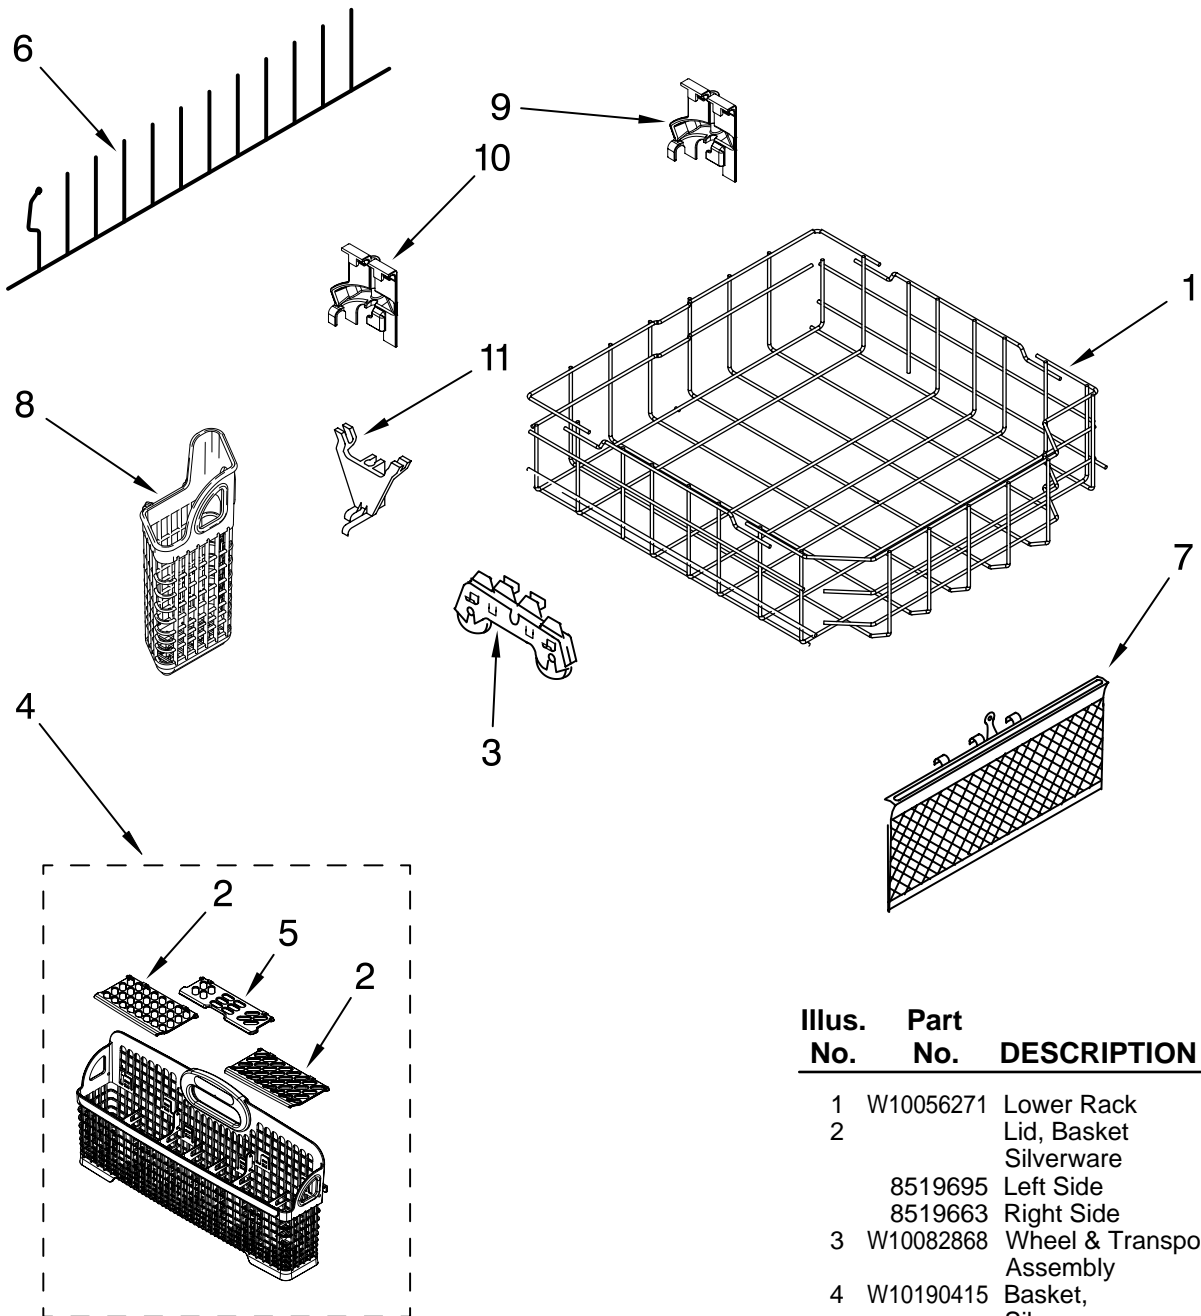

LOWER RACK PARTS

For Model: KUDE70CVSS1

(Stainless)

Illus. No.	Part No.	DESCRIPTION
1	W10056271	Lower Rack
2	W10056271	Lid, Basket Silverware
	8519695	Left Side
	8519663	Right Side
3	W10082868	Wheel & Transport Assembly
4	W10190415	Basket, Silverware
5	8519662	Lid, Basket Center
6	W10056272	Tine, Row
7	8519716	Basket, Small Items
8	8519702	Basket, Utensil
9	W10175279	Retainer, Tine Row
10	W10078215	Retainer, Tine Row (Combo)
11	W10078227	Pivot, Tine Row

FOR ORDERING INFORMATION REFER TO PARTS PRICE LIST