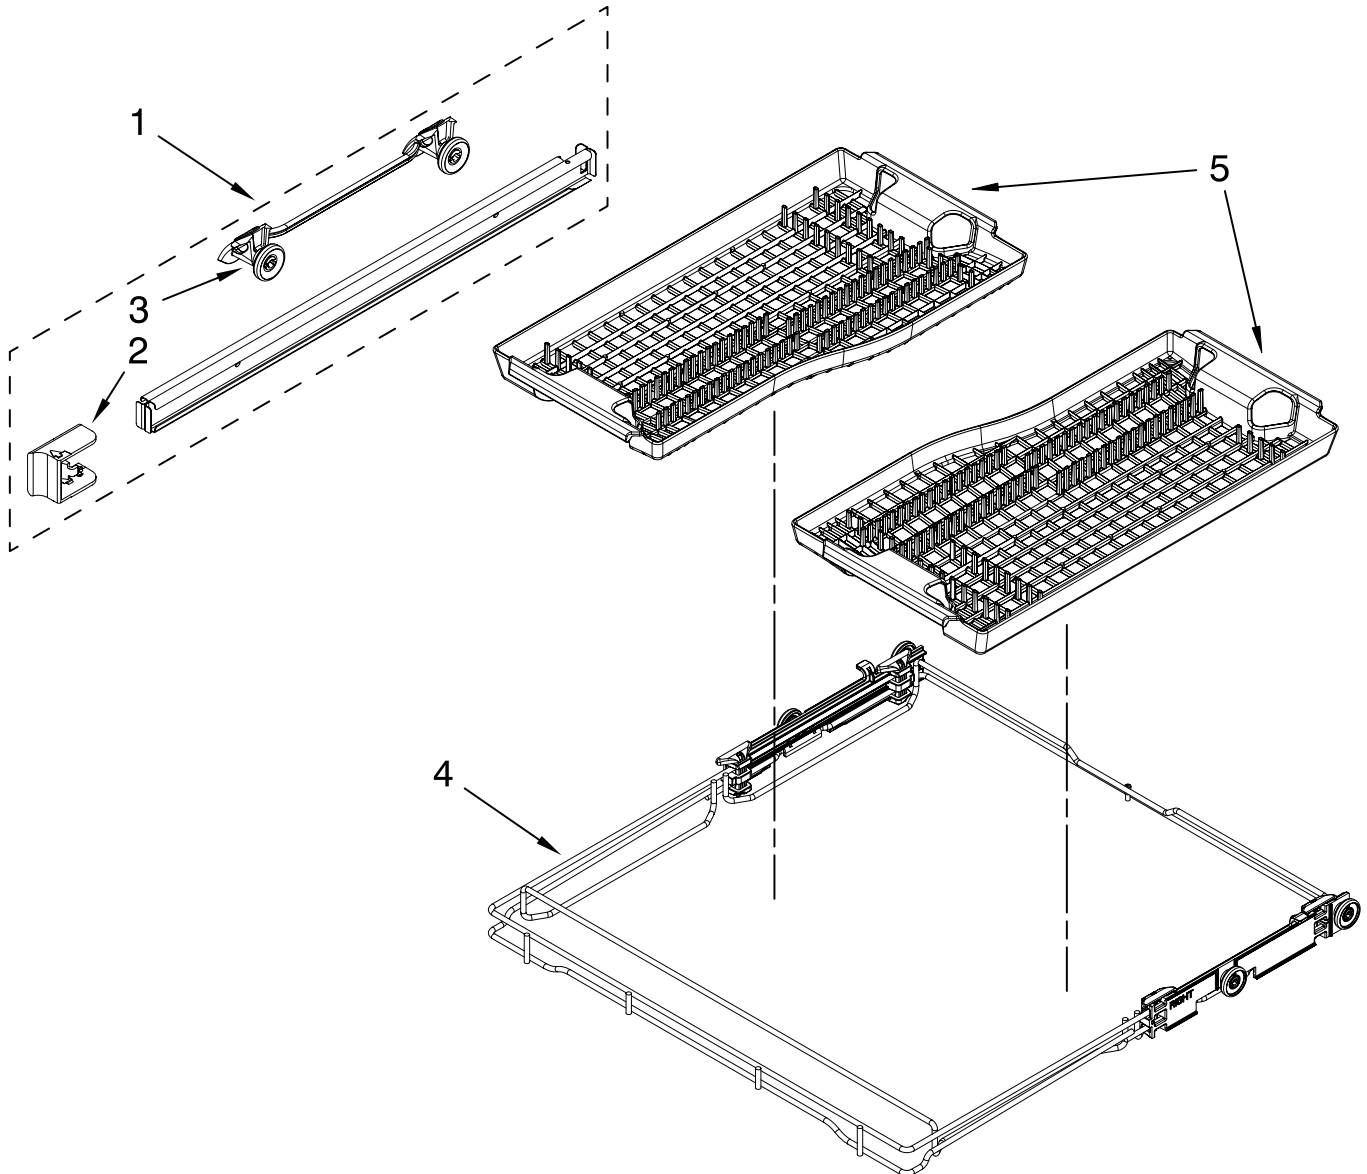

THIRD LEVEL RACK AND TRACK PARTS

For Model: KUDE70CVSS1

(Stainless)

Illus. No.	Part No.	DESCRIPTION

1	W10205950	Track Assembly Right
	W10224501	Track Assembly Left
2	W10077854	Stop, Track
3	8564899	Mount, Track
4	8564900	Rack Assembly (Third Level)
5	8564901	Basket-TLR

FOR ORDERING INFORMATION REFER TO PARTS PRICE LIST