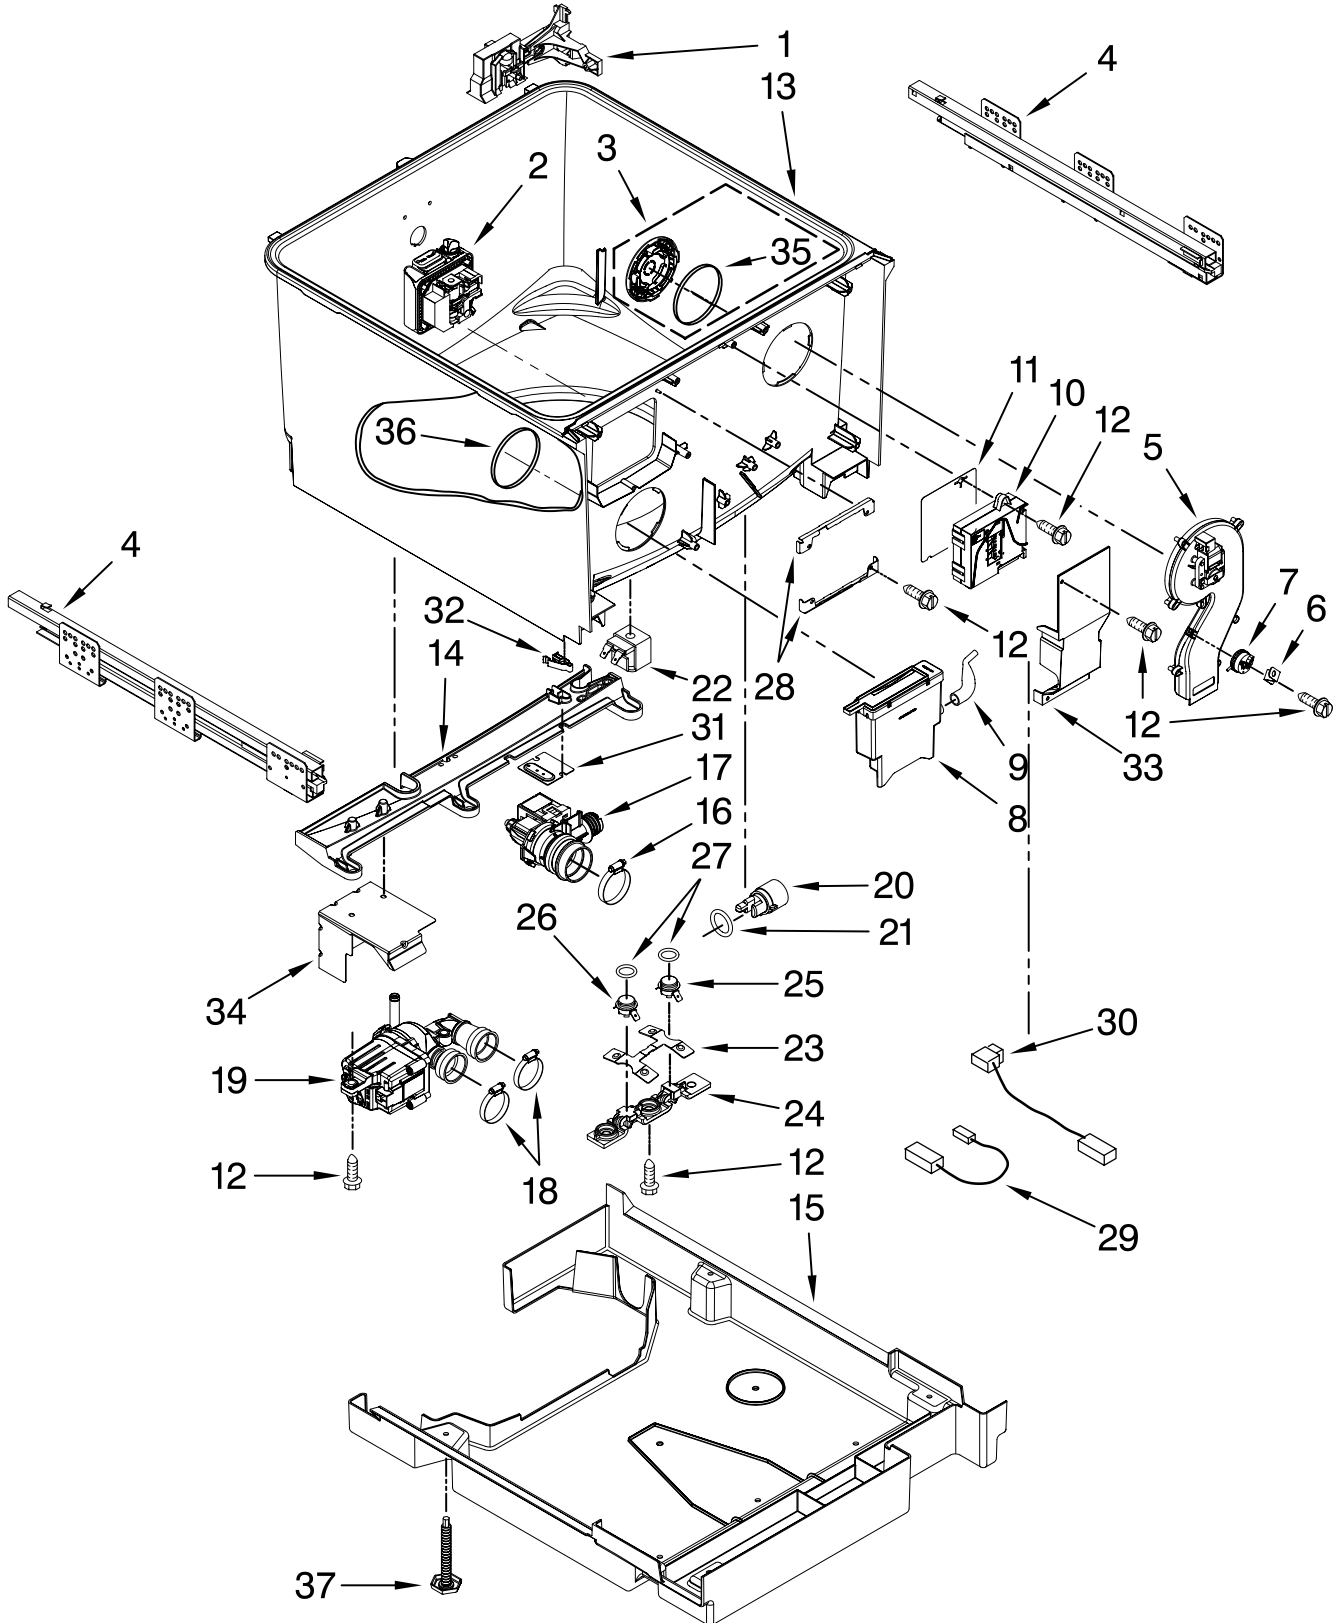

KitchenAid® FRONT PANEL PARTS

For Model: KUDH03DTSS0

(Stainless)

DRAWER
DISHWASHER

The model(s) number shown may be different than what is printed on the model/serial tag of your product. The number(s) shown combine the model number and the first two digits of the serial number from the product tag.

Illus. No.	Part No.	DESCRIPTION
5		Handle
	W10185045	Stainless
6		Panel, Drawer (Lower) (Also Order Item 11)
	W10185027	Stainless Steel (Upper) (Nameplate not Included)
	W10185059	Stainless Steel

Illus. No.	Part No.	DESCRIPTION
7	W10117969	Harness, User Interface
8	99003716	Trim, Toe Kick
9	Y912620	Screw
10	99003156	Screw
11		Nameplate
	W10185040	Stainless Steel

FOR ORDERING INFORMATION REFER TO PARTS PRICE LIST

TUB PARTS

For Model: KUDH03DTSS0
(Stainless)

The model(s) number shown may be different than what is printed on the model/serial tag of your product. The number(s) shown combine the model number and the first two digits of the serial number from the product tag.