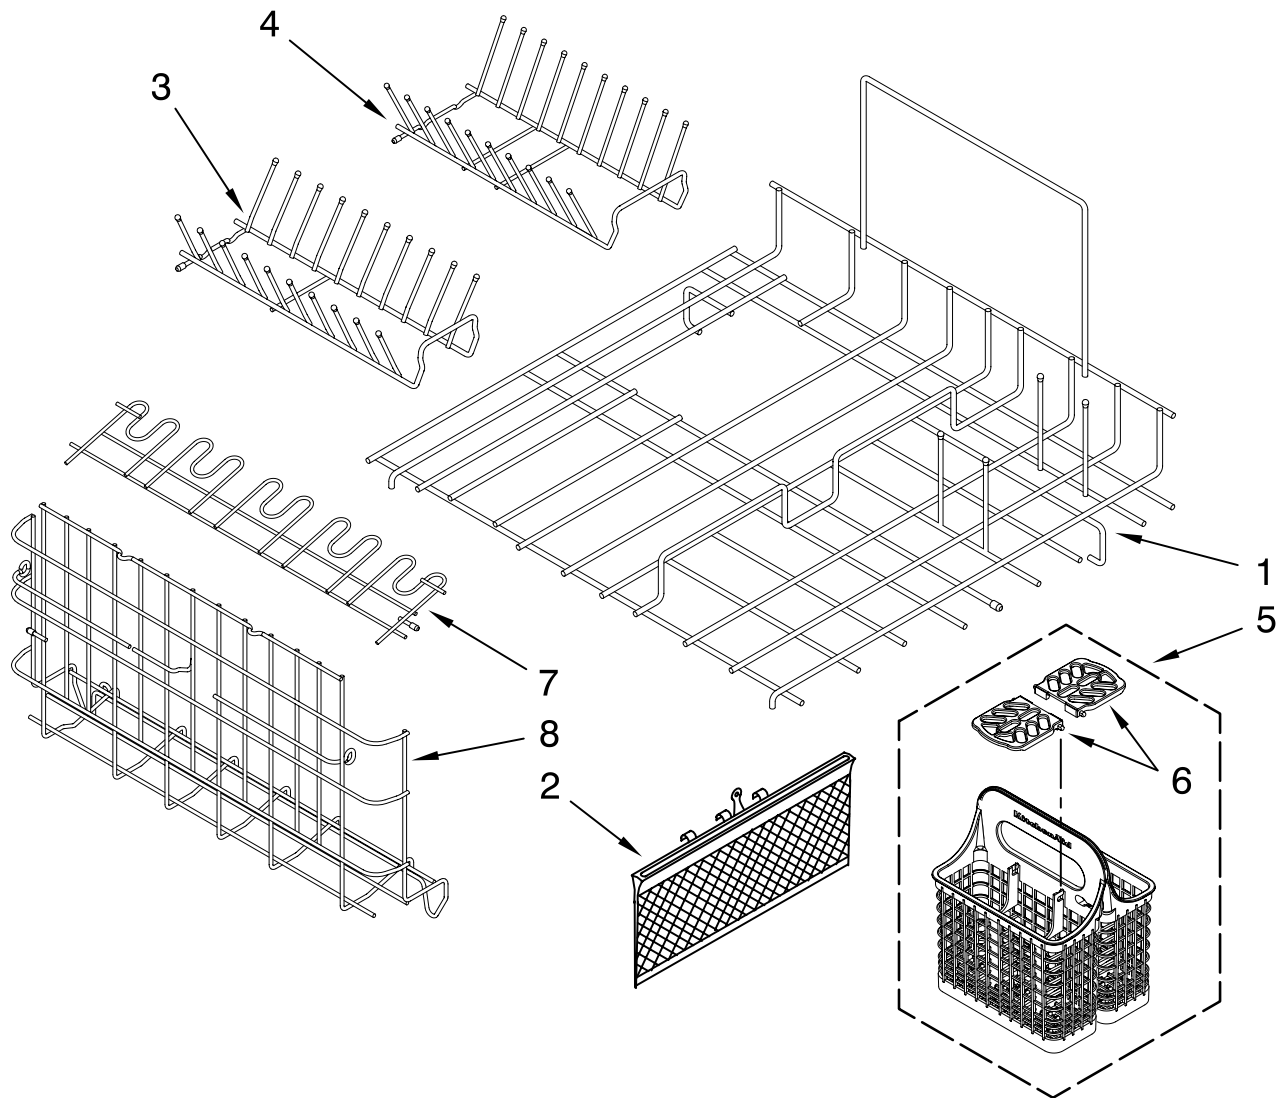

UPPER AND LOWER DISHRACK PARTS

For Model: KUDH03DTSS0

(Stainless)

The model(s) number shown may be different than what is printed on the model/serial tag of your product. The number(s) shown combine the model number and the first two digits of the serial number from the product tag.

Illus. No.	Part No.	DESCRIPTION
1	W10118023	Rack, Base
2	8519716	Basket, Small Items
3	W10118020	Rack, Insert (Includes Item 2)
4	W10118019	Rack, Insert (Small Tines)
5	W10118031	Basket, Silverware Assembly
6	W10118032	Cover, Silverware Basket
7	W10118001	Shelf, Rack
8	W10118010	Rack, Left

FOR ORDERING INFORMATION REFER TO PARTS PRICE LIST