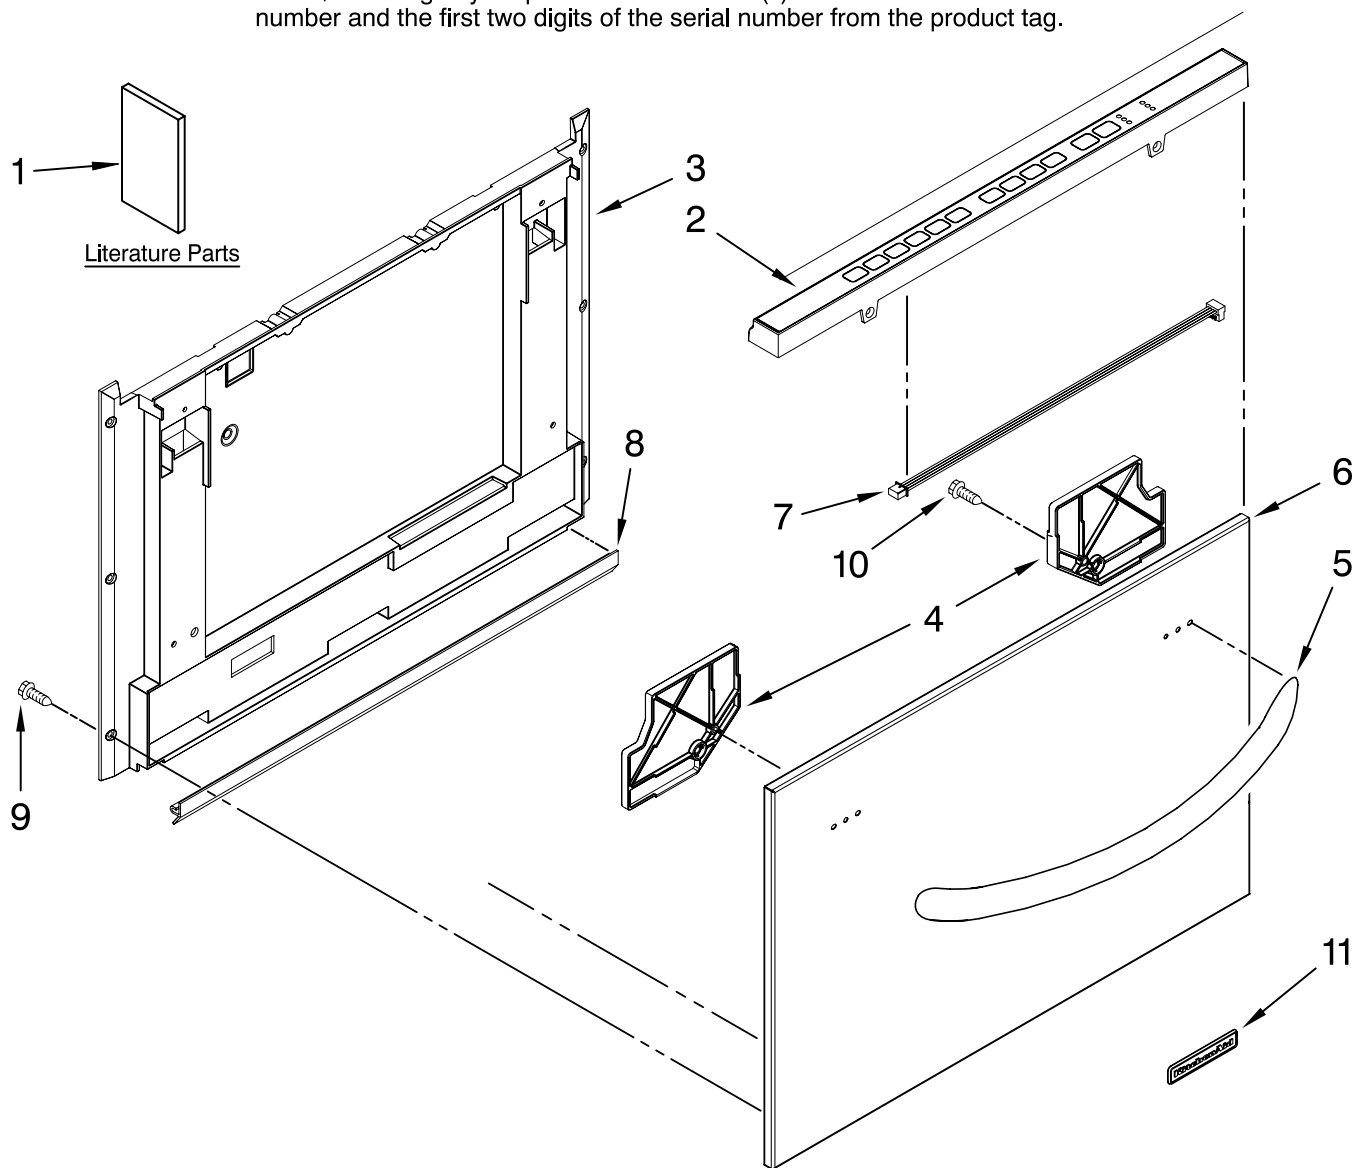

KitchenAid® FRONT PANEL PARTS

For Model: KUDH03DTSS0

(Stainless)

DRAWER
DISHWASHER

The model(s) number shown may be different than what is printed on the model/serial tag of your product. The number(s) shown combine the model number and the first two digits of the serial number from the product tag.