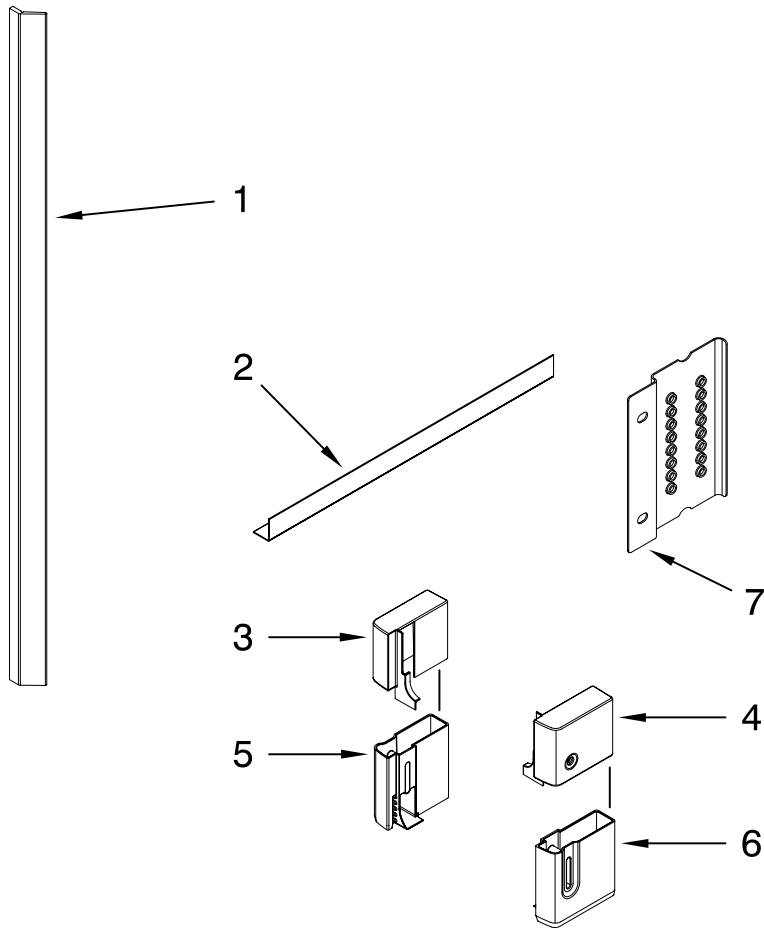

ACCESSORY PARTS

For Model: KUDH03DTSS0

(Stainless)

The model(s) number shown may be different than what is printed on the model/serial tag of your product. The number(s) shown combine the model number and the first two digits of the serial number from the product tag.

Illus. No.	Part No.	DESCRIPTION
1	W10133725	Trim, Side
2	99003716	Trim, Toe Kick (Black)
3		Toe Kick Base (LH)
	Y6920293	Black
	Y6920297	White
4		Toe Kick Base (RH)
	Y6920295	Black
	Y6920299	White
5		Toe Kick Slide (LH)
	Y6920294	Black
	Y6920298	White
6		Toe Kick Slide (RH)
	Y6920296	Black
	Y6920300	White
7	Y6920591	Bracket, Mounting

FOR ORDERING INFORMATION REFER TO PARTS PRICE LIST