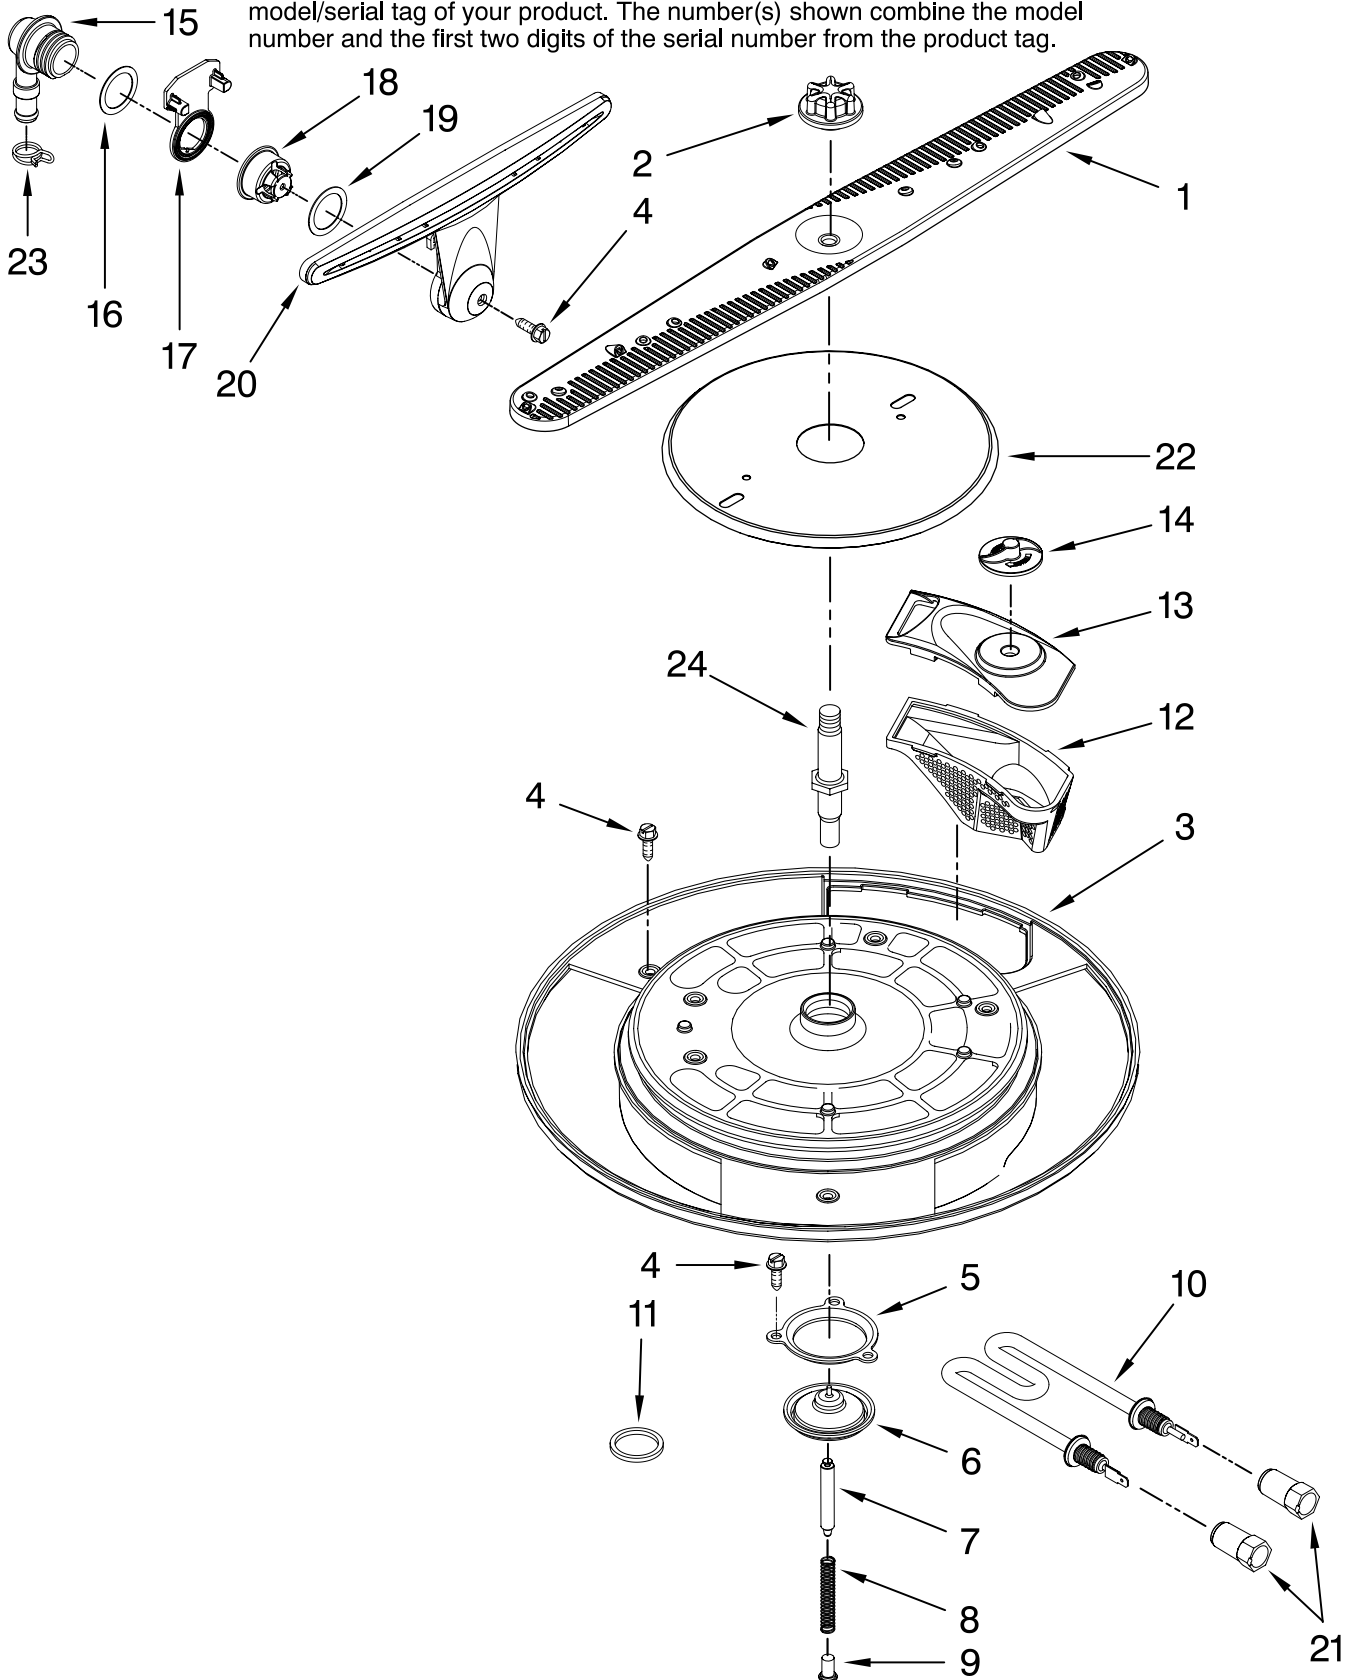

WASH SYSTEM PARTS

For Model: KUDH03DTSS0

(Stainless)

The model(s) number shown may be different than what is printed on the model/serial tag of your product. The number(s) shown combine the model number and the first two digits of the serial number from the product tag.

FOR ORDERING INFORMATION REFER TO PARTS PRICE LIST