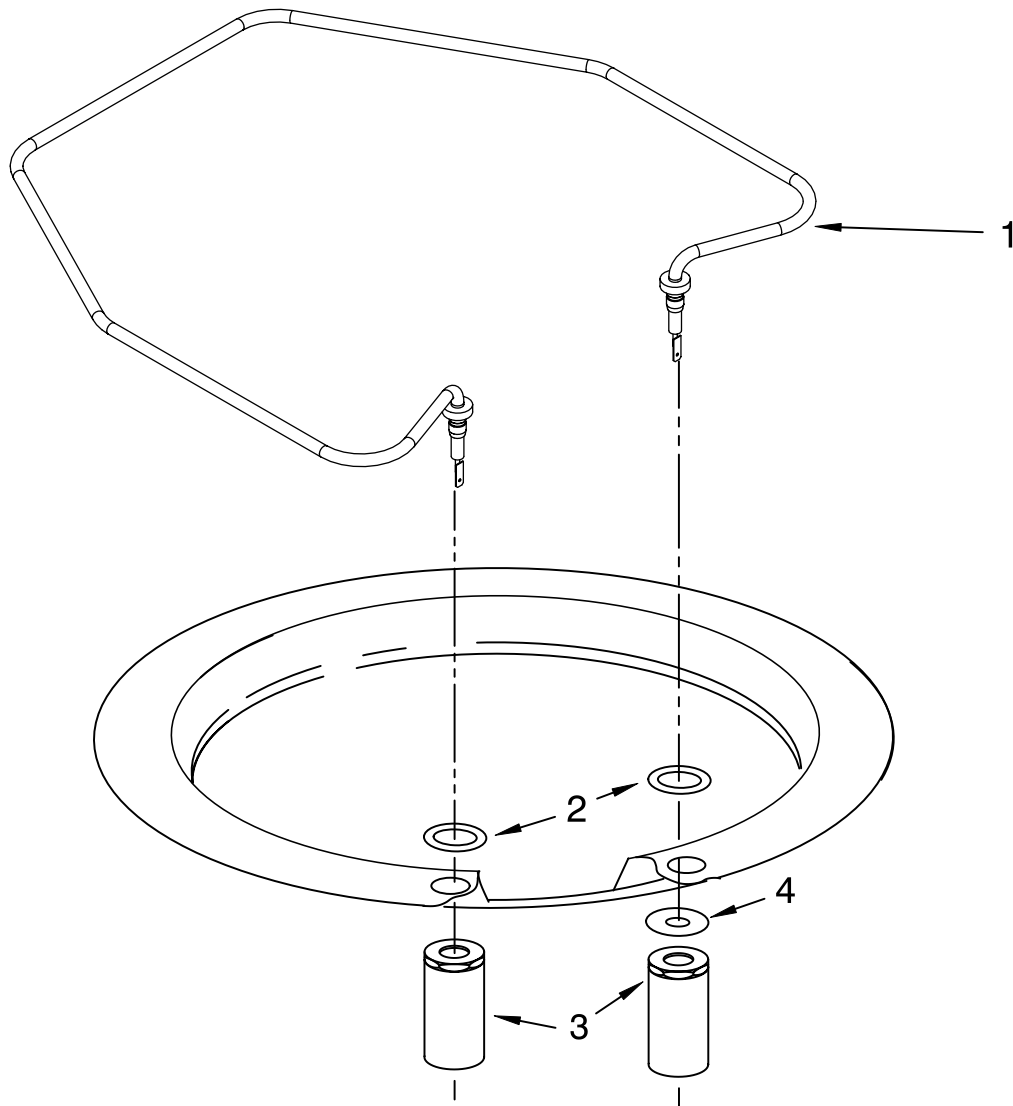

HEATER PARTS

For Models: KUDU03STBL0, KUDU03STWH0, KUDU03STSS0
(Black) (White) (Stainless)

Illus. No.	Part No.	DESCRIPTION
1	8537057	Heater Element Assembly (Also Includes Item 2)
2	717273	Washer, Heater Element
3	8268548	Nut, Heater Element
4	3400931	Retainer, Spring Grip

NOTE: If heater element is removed, it must be replaced.

FOR ORDERING INFORMATION REFER TO PARTS PRICE LIST