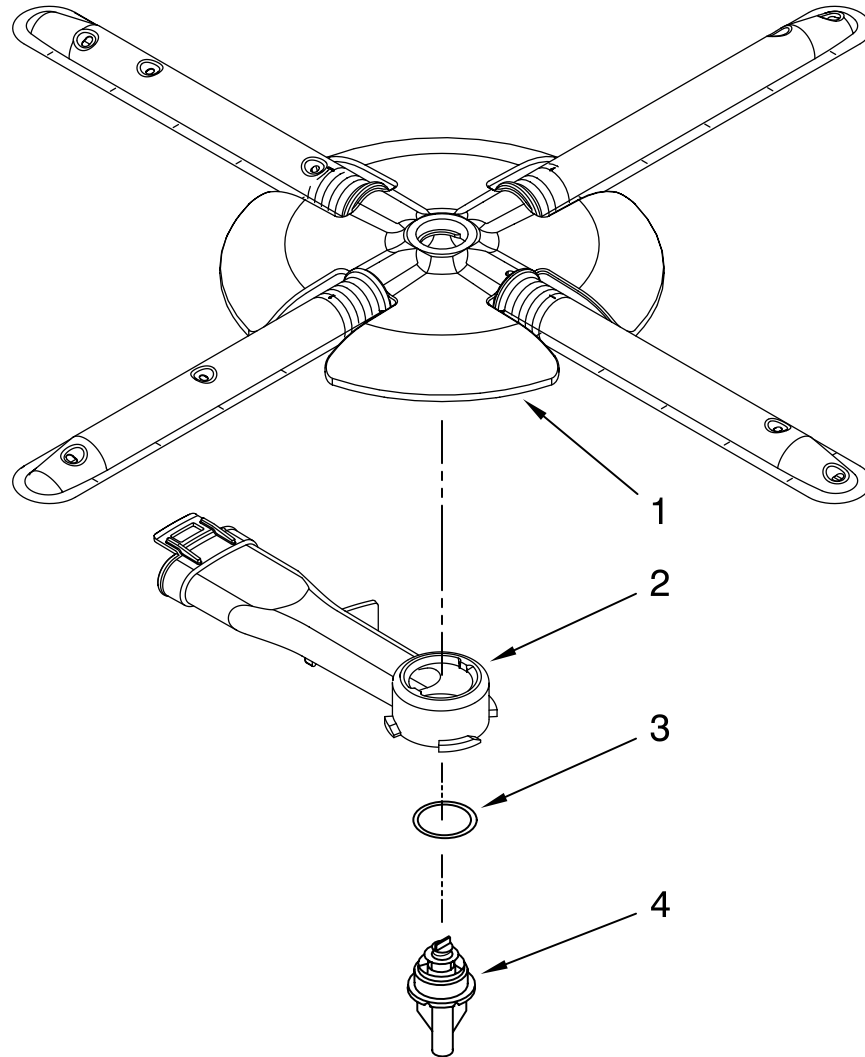

Illus. No.	Part No.	DESCRIPTION
6	8269259	Gasket, Vent
7	W10077877	Deflector, Vent (Also Order Item 6)
8	W10077882	Dispenser, Assembly
9	W10077881	Knob, Rinse Aid
10	8545608	Harness, Vent Motor

Illus. No.	Part No.	DESCRIPTION
11	W10078202	Wiring Harness
12	8281154	Screw (6)
13	8535660	Seal, Console/door
14	8535637	Bracket, Dispenser
15	8531865	Shield, Dispenser

FOR ORDERING INFORMATION REFER TO PARTS PRICE LIST

LOWER WASHARM AND STRAINER PARTS

For Models: KUDU03STBL0, KUDU03STWH0, KUDU03STSS0

(Black)

(White)

(Stainless)

Illus. No.	Part No.	DESCRIPTION
1	W10077965	Wash Arm Assembly
2	W10077899	Cap, Internal Rear Feed (Also Order Item 3)
3	8268340	Seal, Sprayarm
4	W10077898	Hub, Lower Sprayarm (Also Order Item 3)