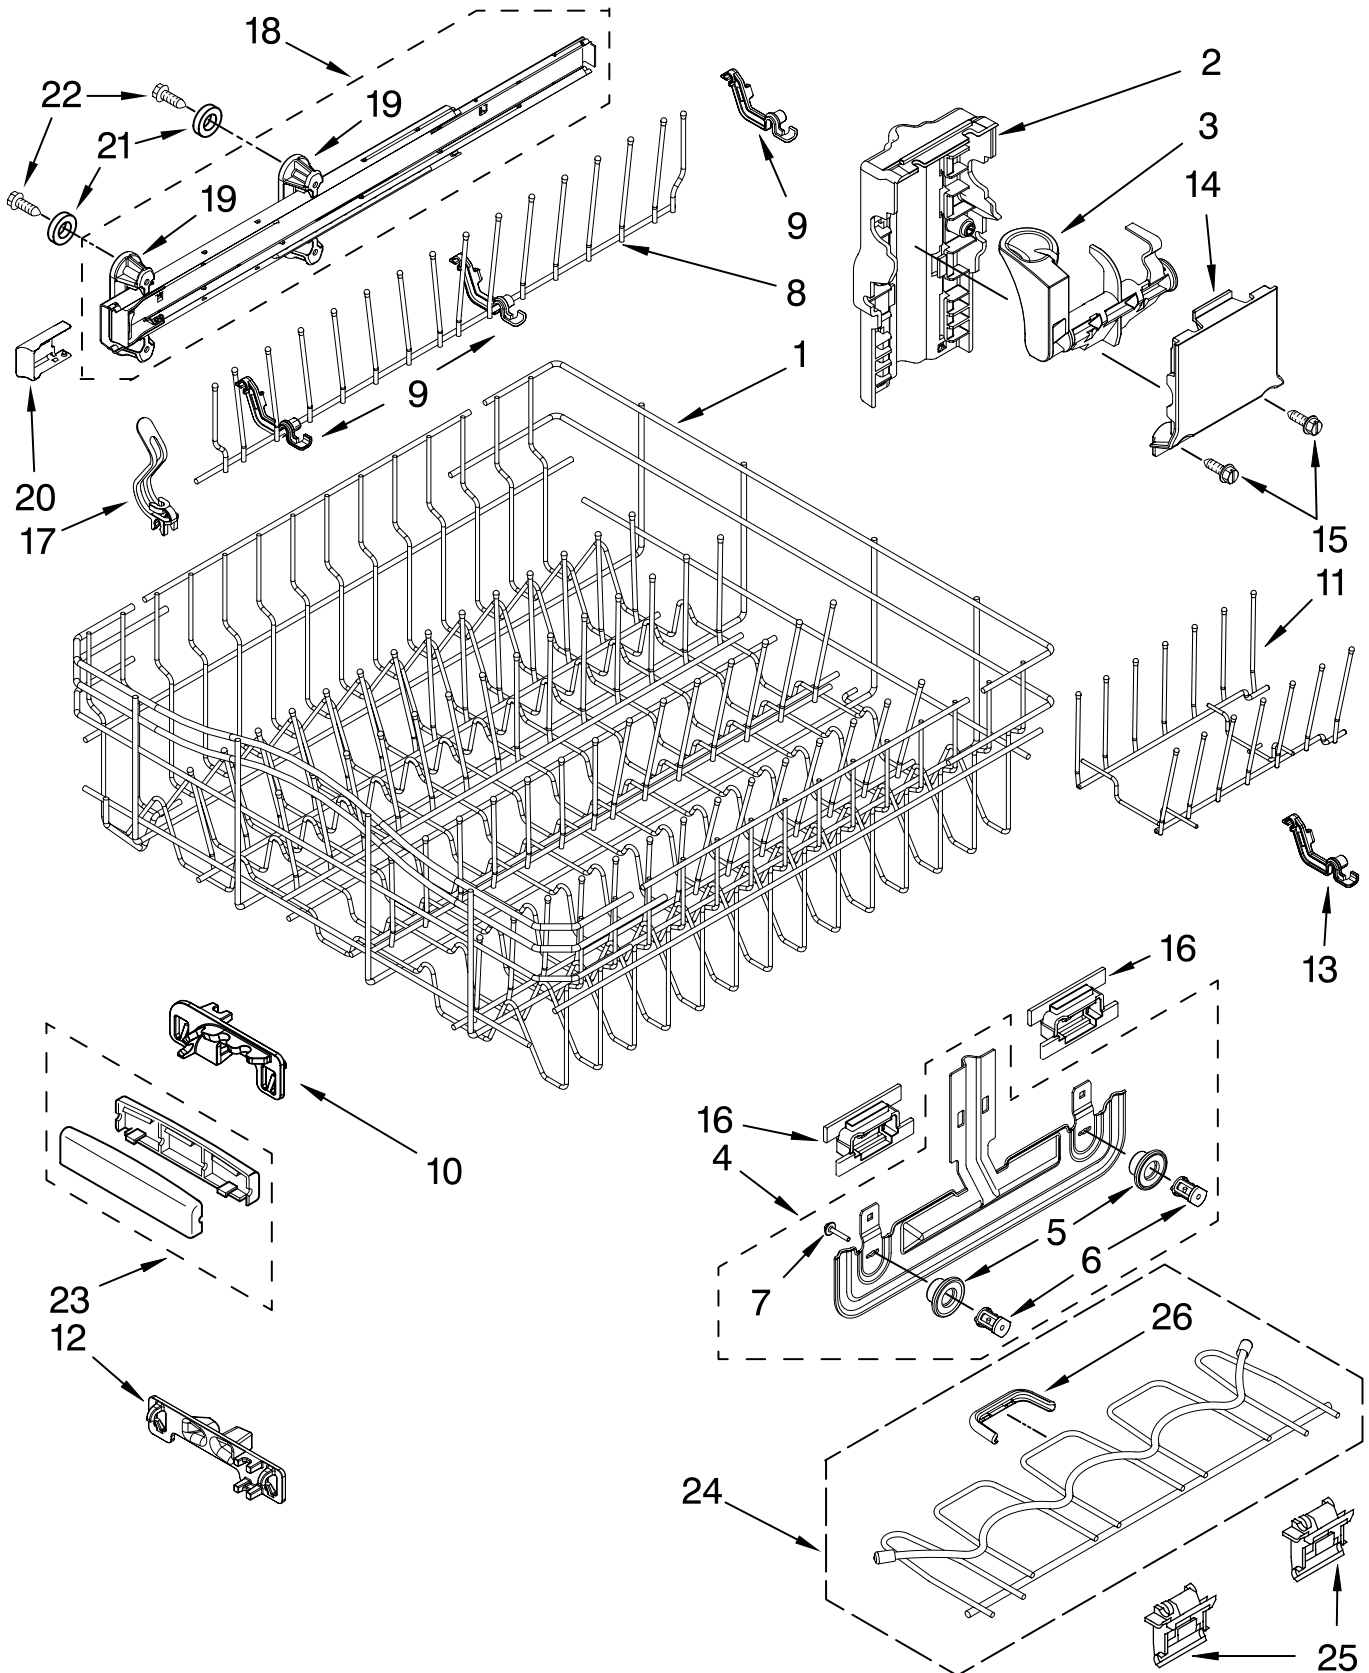

UPPER RACK AND TRACK PARTS

For Models: KUDU03STBL0, KUDU03STWH0, KUDU03STSS0

(Black)

(White)

(Stainless)

FOR ORDERING INFORMATION REFER TO PARTS PRICE LIST

UPPER RACK AND TRACK PARTS

For Models: KUDU03STBL0, KUDU03STWH0, KUDU03STSS0

(Black)

(White)

(Stainless)

<u>Illus. No.</u>	<u>Part No.</u>	<u>DESCRIPTION</u>
1	8561731	Dishrack, Upper
2	8531344	Housing, Adjuster
3		Actuator, Adjuster
	W10077838	Right Hand
	W10077839	Left Hand
4	8268653	Adjuster Assembly
5	8270138	Wheel
6	8268703	Axel, Adjuster
7	8281156	Screw
8	8562030	Tine Row
9	8539190	Clip, Pivot
10	8539103	Positioner, Multi
11	8539149	Insert, Fold Down Tines
12	8539102	Positioner, Dual
13	8539148	Clip, Insert Tines
14	8531346	Cover, Adjuster
15	9741232	Retainer
16	8268738	Positioner, Arm
17	W10077844	Clip, No-Flip
18		Track, Assembly
	W10077852	Right Hand
	W10077851	Left Hand (Also Order Item 21)
19	W10077876	Mount, Track (Also Order Item 21)
20		Stop, Track
	W10077848	Right
	W10077847	Left
21	9743002	Gasket, Bracket Mounting
22	3400072	Screw (8)
23	8539110	Handle, Dishrack
24	W10077958	Cupshelf Assembly
25	8562026	Clip, Cupshelf
26	W10077843	Indicator, Cupshelf

FOR ORDERING INFORMATION REFER TO PARTS PRICE LIST