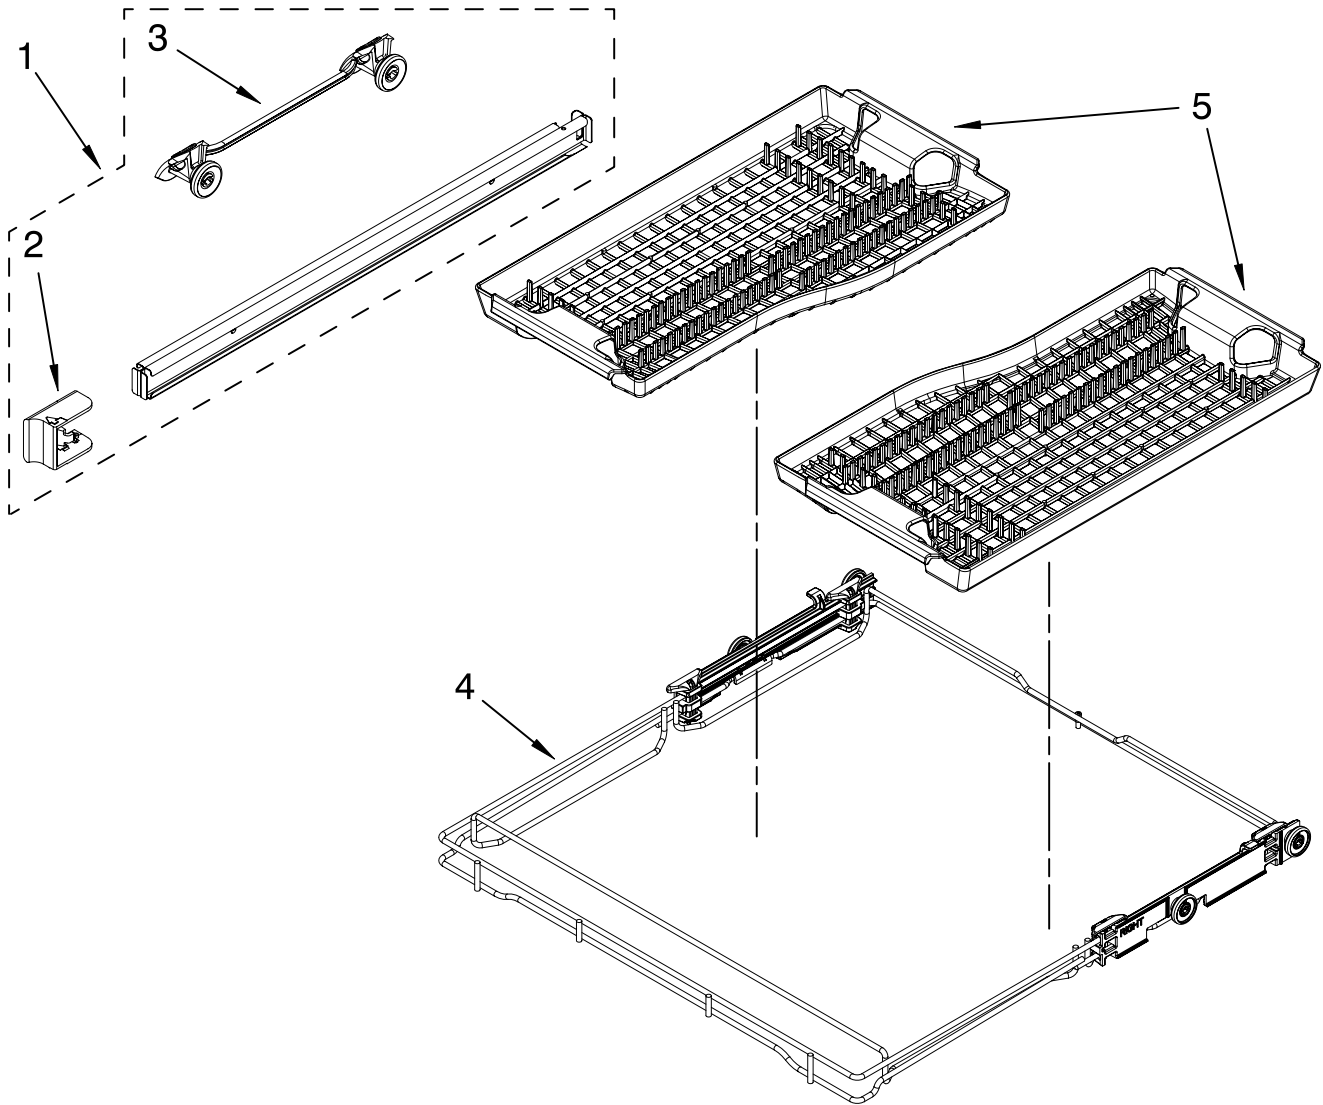

FOR ORDERING INFORMATION REFER TO PARTS PRICE LIST

THIRD LEVEL RACK AND TRACK PARTS

For Models: KUDU03STBL0, KUDU03STWH0, KUDU03STSS0

(Black)

(White)

(Stainless)

Illus. No.	Part No.	DESCRIPTION
1	W10077855	Track Right
	W10077856	Track Left
2	W10077854	Stop, Track
3	8564899	Mount, Track
4	8564900	Rack Assembly (Third Level)
5	8564901	Basket- TLR