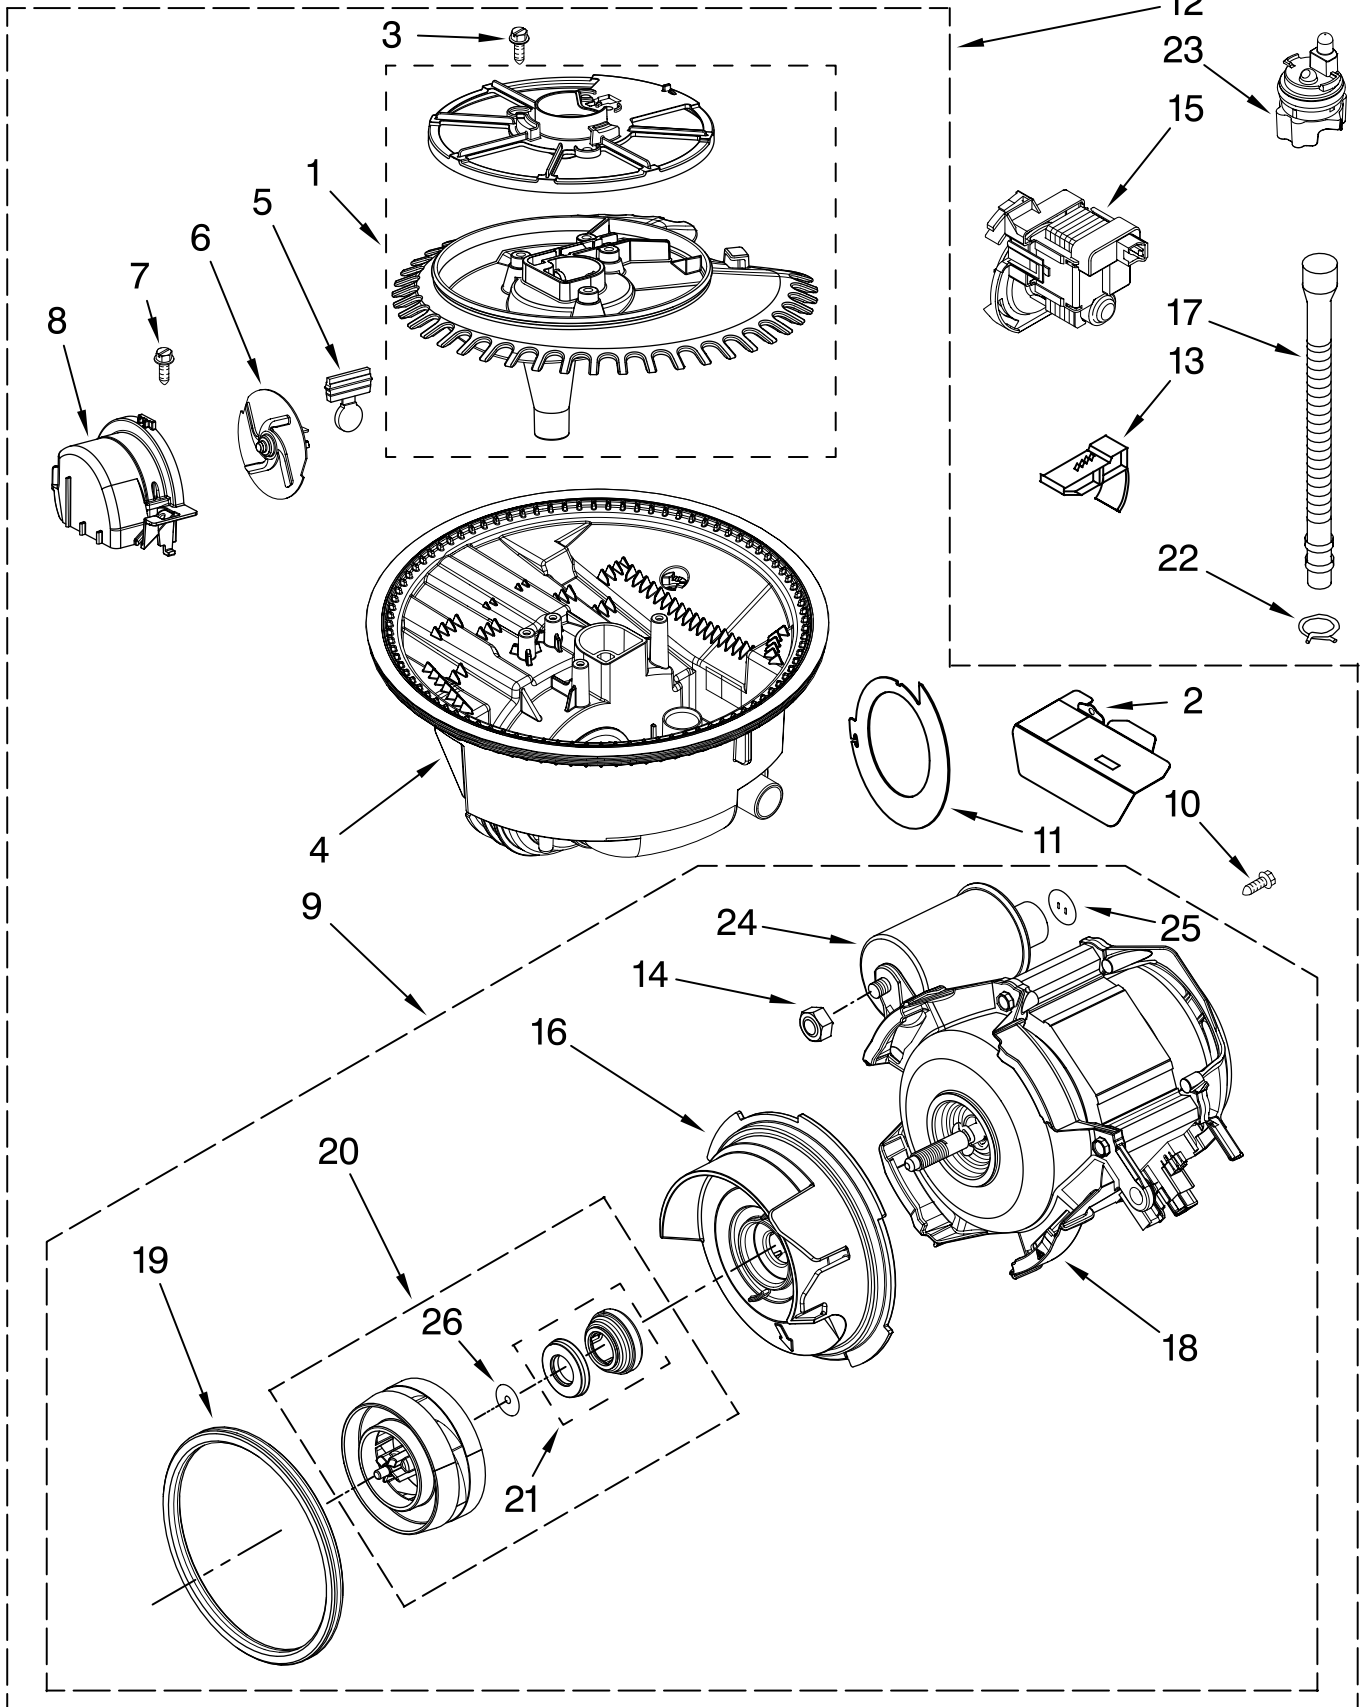

PUMP AND MOTOR PARTS

For Models: KUDU03STBL0, KUDU03STWH0, KUDU03STSS0

(Black)

(White)

(Stainless)

FOR ORDERING INFORMATION REFER TO PARTS PRICE LIST

PUMP AND MOTOR PARTS

For Models: KUDU03STBL0, KUDU03STWH0, KUDU03STSS0
(Black) (White) (Stainless)

Illus. No.	Part No.	DESCRIPTION
1	8534952	Accumulator Assy
2	8283527	Shield, Motor
3	3400069	Screw
4	8572618	Sump With Seal
5	8268375	Check Valve, Sump
6	W10083957	Chopper Assembly
7	9741232	Screw
8	8531857	Protector, Inlet
9	8535760	Motor Assembly
10	3400217	Screw
11	8268391	Screen, Separation
12	W10084107	Sump & Motor Assembly (Includes Item 13)
13	8269524	Tab, Sump
14	8533949	Nut
15	661662	Pump, Drain
16	8531019	Volute, Back (Also Order Items 21 & 26)
17	8269144	Hose, Drain
18	8535759	Motor
19	8268397	Seal, Volute
20	8531017	Impeller Kit
21	8268403	Face Seal Assembly (Also Order Item 26)
22	356138	Clamp, Hose
23	W10082647	Optical Water Indicator
24	8535474	Capacitor
25	8534946	Shield, Capacitor
26	8531018	Washer

FOR ORDERING INFORMATION REFER TO PARTS PRICE LIST