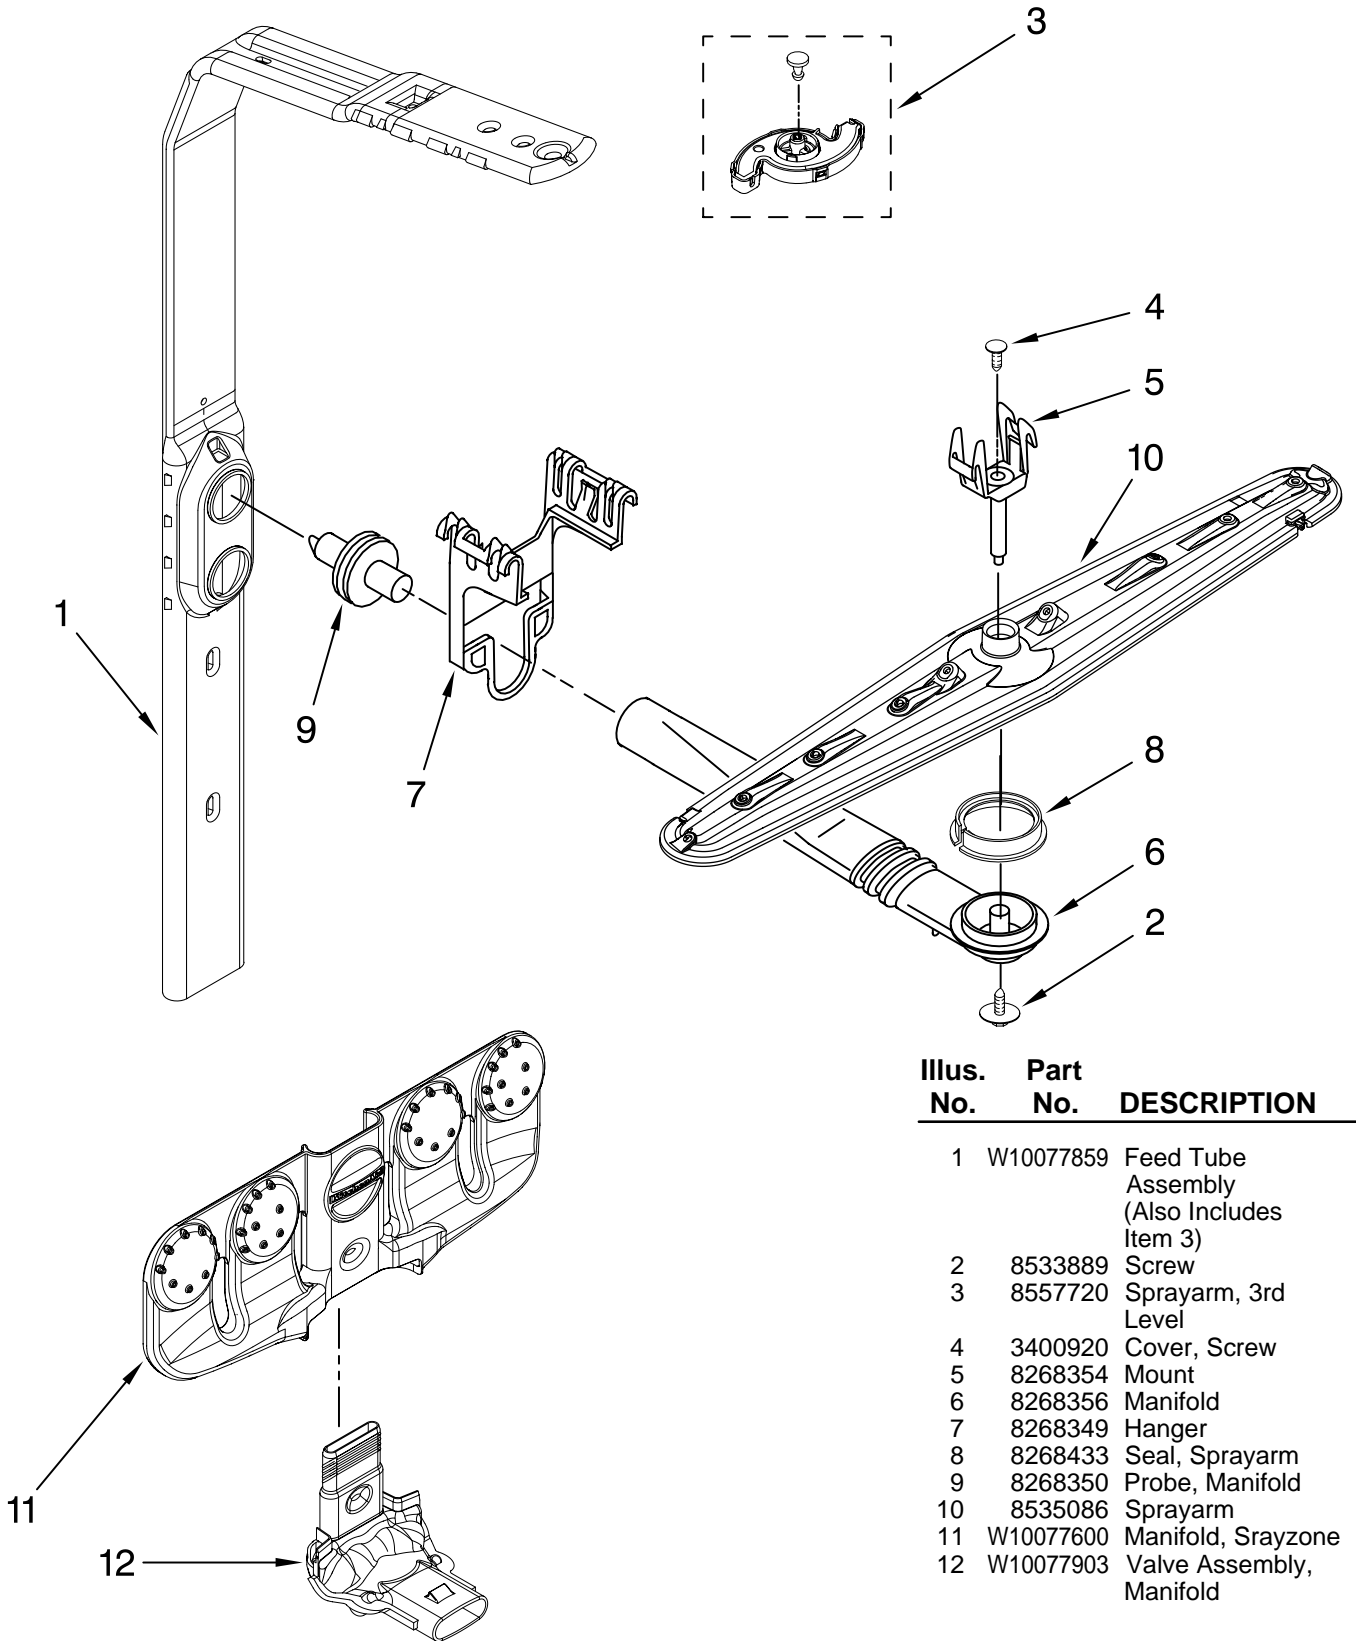

UPPER WASH AND RINSE PARTS

For Models: KUDU03STBL0, KUDU03STWH0, KUDU03STSS0

(Black)

(White)

(Stainless)

Illus. No.	Part No.	DESCRIPTION
1	W10077859	Feed Tube Assembly (Also Includes Item 3)
2	8533889	Screw
3	8557720	Sprayarm, 3rd Level
4	3400920	Cover, Screw
5	8268354	Mount
6	8268356	Manifold
7	8268349	Hanger
8	8268433	Seal, Sprayarm
9	8268350	Probe, Manifold
10	8535086	Sprayarm
11	W10077600	Manifold, Sprayzone
12	W10077903	Valve Assembly, Manifold

FOR ORDERING INFORMATION REFER TO PARTS PRICE LIST