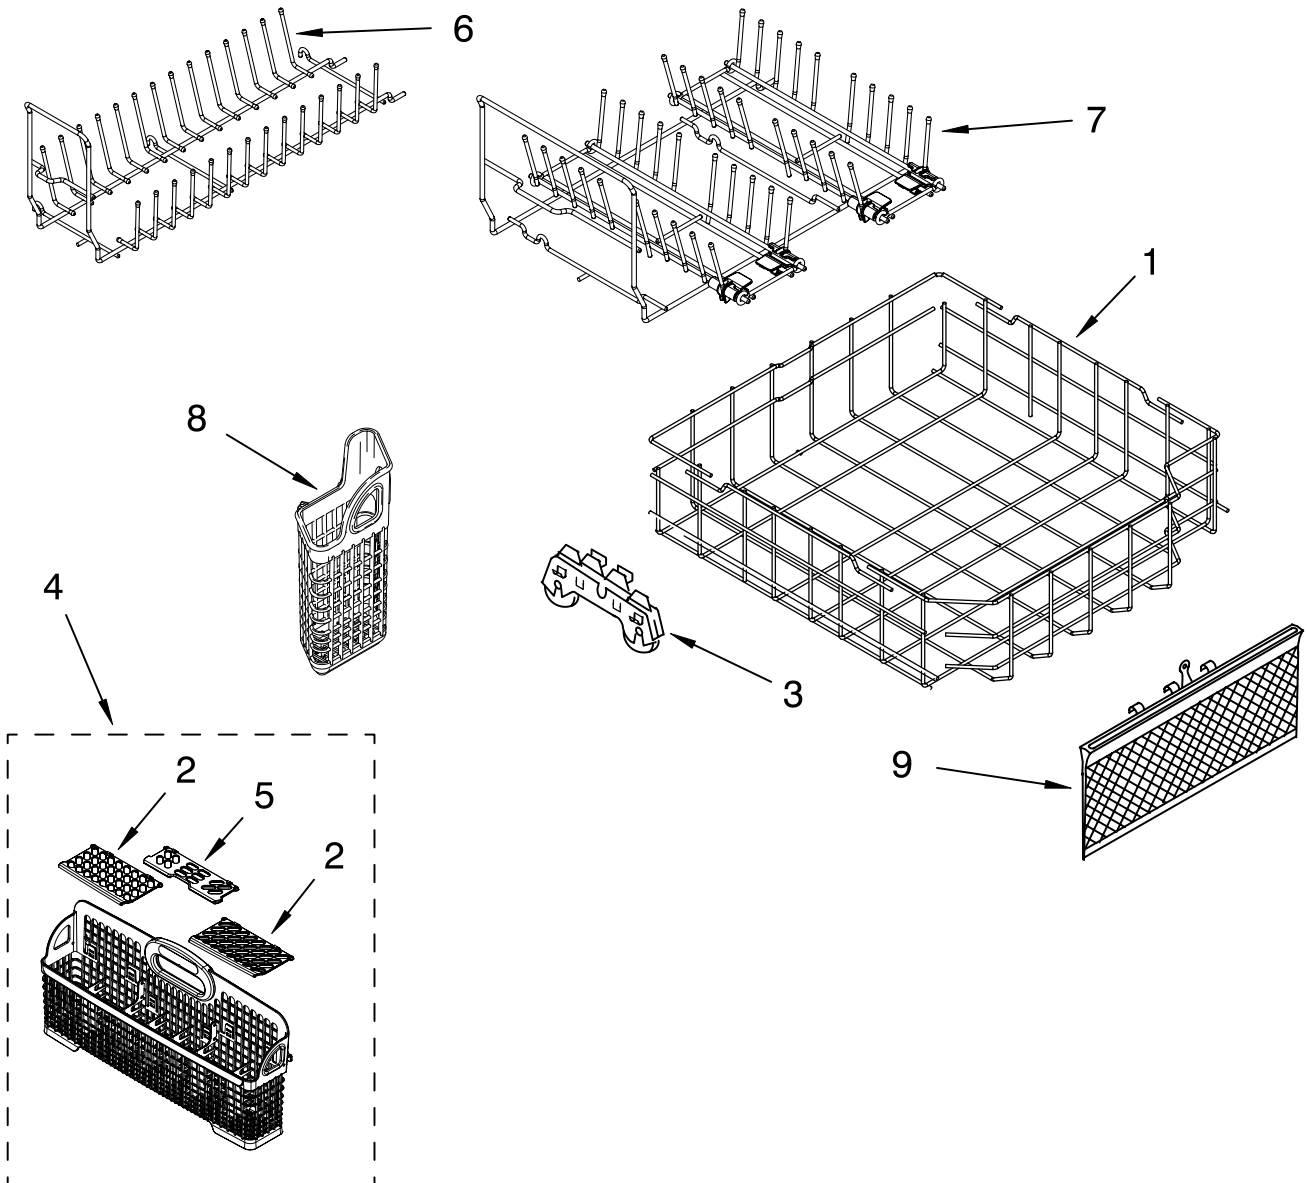

UPPER RACK AND TRACK PARTS

For Models: KUDU03STBL0, KUDU03STWH0, KUDU03STSS0

(Black)

(White)

(Stainless)

<u>Illus. No.</u>	<u>Part No.</u>	<u>DESCRIPTION</u>
1	8561731	Dishrack, Upper
2	8531344	Housing, Adjuster
3		Actuator, Adjuster
	W10077838	Right Hand
	W10077839	Left Hand
4	8268653	Adjuster Assembly
5	8270138	Wheel
6	8268703	Axel, Adjuster
7	8281156	Screw
8	8562030	Tine Row
9	8539190	Clip, Pivot
10	8539103	Positioner, Multi
11	8539149	Insert, Fold Down Tines
12	8539102	Positioner, Dual
13	8539148	Clip, Insert Tines
14	8531346	Cover, Adjuster
15	9741232	Retainer
16	8268738	Positioner, Arm
17	W10077844	Clip, No-Flip
18		Track, Assembly
	W10077852	Right Hand
	W10077851	Left Hand (Also Order Item 21)
19	W10077876	Mount, Track (Also Order Item 21)
20		Stop, Track
	W10077848	Right
	W10077847	Left
21	9743002	Gasket, Bracket Mounting
22	3400072	Screw (8)
23	8539110	Handle, Dishrack
24	W10077958	Cupshelf Assembly
25	8562026	Clip, Cupshelf
26	W10077843	Indicator, Cupshelf

FOR ORDERING INFORMATION REFER TO PARTS PRICE LIST

UPPER WASH AND RINSE PARTS

For Models: KUDU03STBL0, KUDU03STWH0, KUDU03STSS0

(Black)

(White)

(Stainless)

Illus. No.	Part No.	DESCRIPTION
1	W10077859	Feed Tube Assembly (Also Includes Item 3)
2	8533889	Screw
3	8557720	Sprayarm, 3rd Level
4	3400920	Cover, Screw
5	8268354	Mount
6	8268356	Manifold
7	8268349	Hanger
8	8268433	Seal, Sprayarm
9	8268350	Probe, Manifold
10	8535086	Sprayarm
11	W10077600	Manifold, Sprayzone
12	W10077903	Valve Assembly, Manifold

FOR ORDERING INFORMATION REFER TO PARTS PRICE LIST

LOWER RACK PARTS

For Models: KUDU03STBL0, KUDU03STWH0, KUDU03STSS0
 (Black) (White) (Stainless)

Illus. No.	Part No.	DESCRIPTION
1	8561733	Dishrack, Lower
2		Lid, Basket Silverware
	8519695	Left Side
	8519663	Right Side
3	8268713	Wheel & Transport Assembly
4	8531282	Basket, Silverware
5	8519662	Lid, Basket Center
6	W10086370	Insert, Single
7	W10086340	Insert, Double
8	8519702	Basket, Utensil
9	8519716	Basket-Small Items