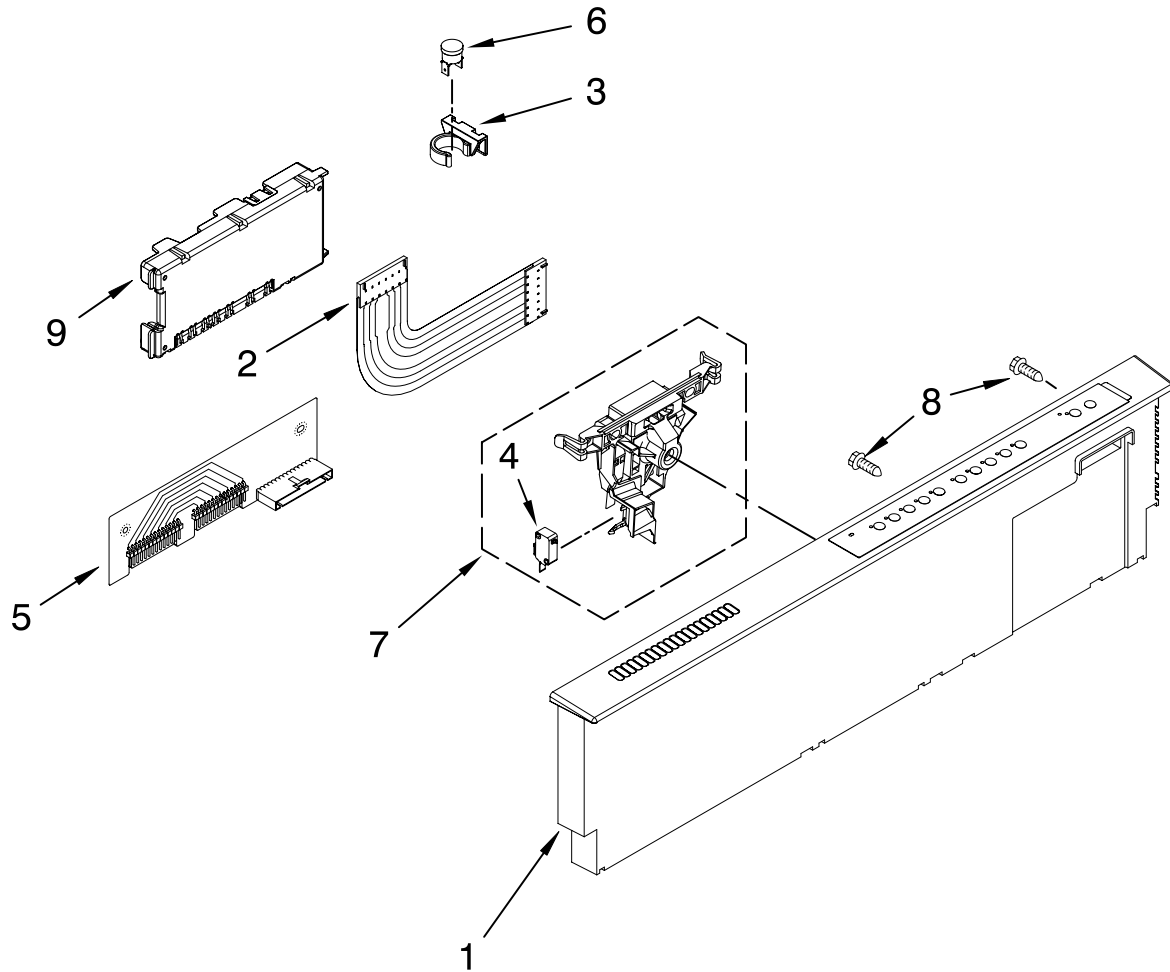

CONTROL PANEL PARTS

For Models: KUDU03STBL0, KUDU03STWH0, KUDU03STSS0
(Black) (White) (Stainless)

Illus. No.	Part No.	DESCRIPTION
1		Console Assembly (Includes Insert)
	W10078037	Black
	W10078038	White
	W10084127	Stainless
2	8531877	Cable, Ribbon
3	8546546	Clip, BI-Metal
4	W10134019	Switch, Door
5	8531873	Board, Interconnect
6	661663	BI-Metal
7	W10077360	Latch Assembly
8	3369051	Screw (6)
9	8575276	Control, Electronic

FOR ORDERING INFORMATION REFER TO PARTS PRICE LIST