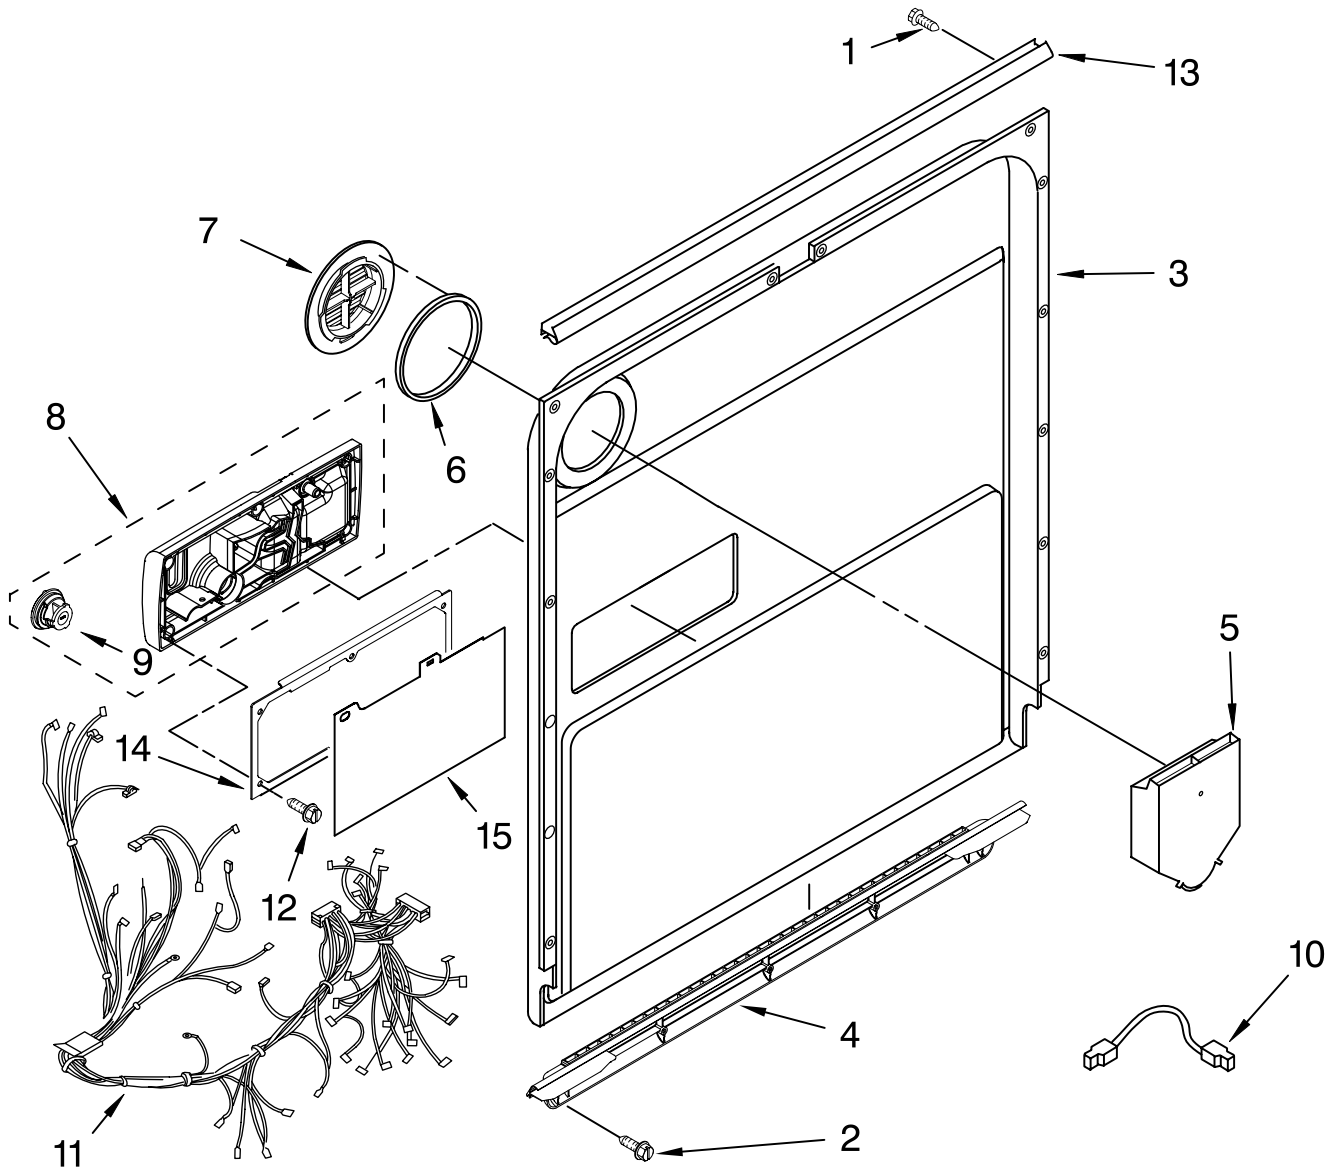

DOOR AND LATCH PARTS

For Models: KUDU03STBL0, KUDU03STWH0, KUDU03STSS0
(Black) (White) (Stainless)

Illus. No.	Part No.	DESCRIPTION
1	3369051	Screw, Door
2	8281217	Screw
3	8530900	Inner Door Mastic Assembly (Also Order Item 6)
4	W10077883	Inlet, Air
5	8572611	Vent Assembly (Also Order Item 6)

Illus. No.	Part No.	DESCRIPTION
6	8269259	Gasket, Vent
7	W10077877	Deflector, Vent (Also Order Item 6)
8	W10077882	Dispenser, Assembly
9	W10077881	Knob, Rinse Aid
10	8545608	Harness, Vent Motor

Illus. No.	Part No.	DESCRIPTION
11	W10078202	Wiring Harness
12	8281154	Screw (6)
13	8535660	Seal, Console/door
14	8535637	Bracket, Dispenser
15	8531865	Shield, Dispenser

FOR ORDERING INFORMATION REFER TO PARTS PRICE LIST