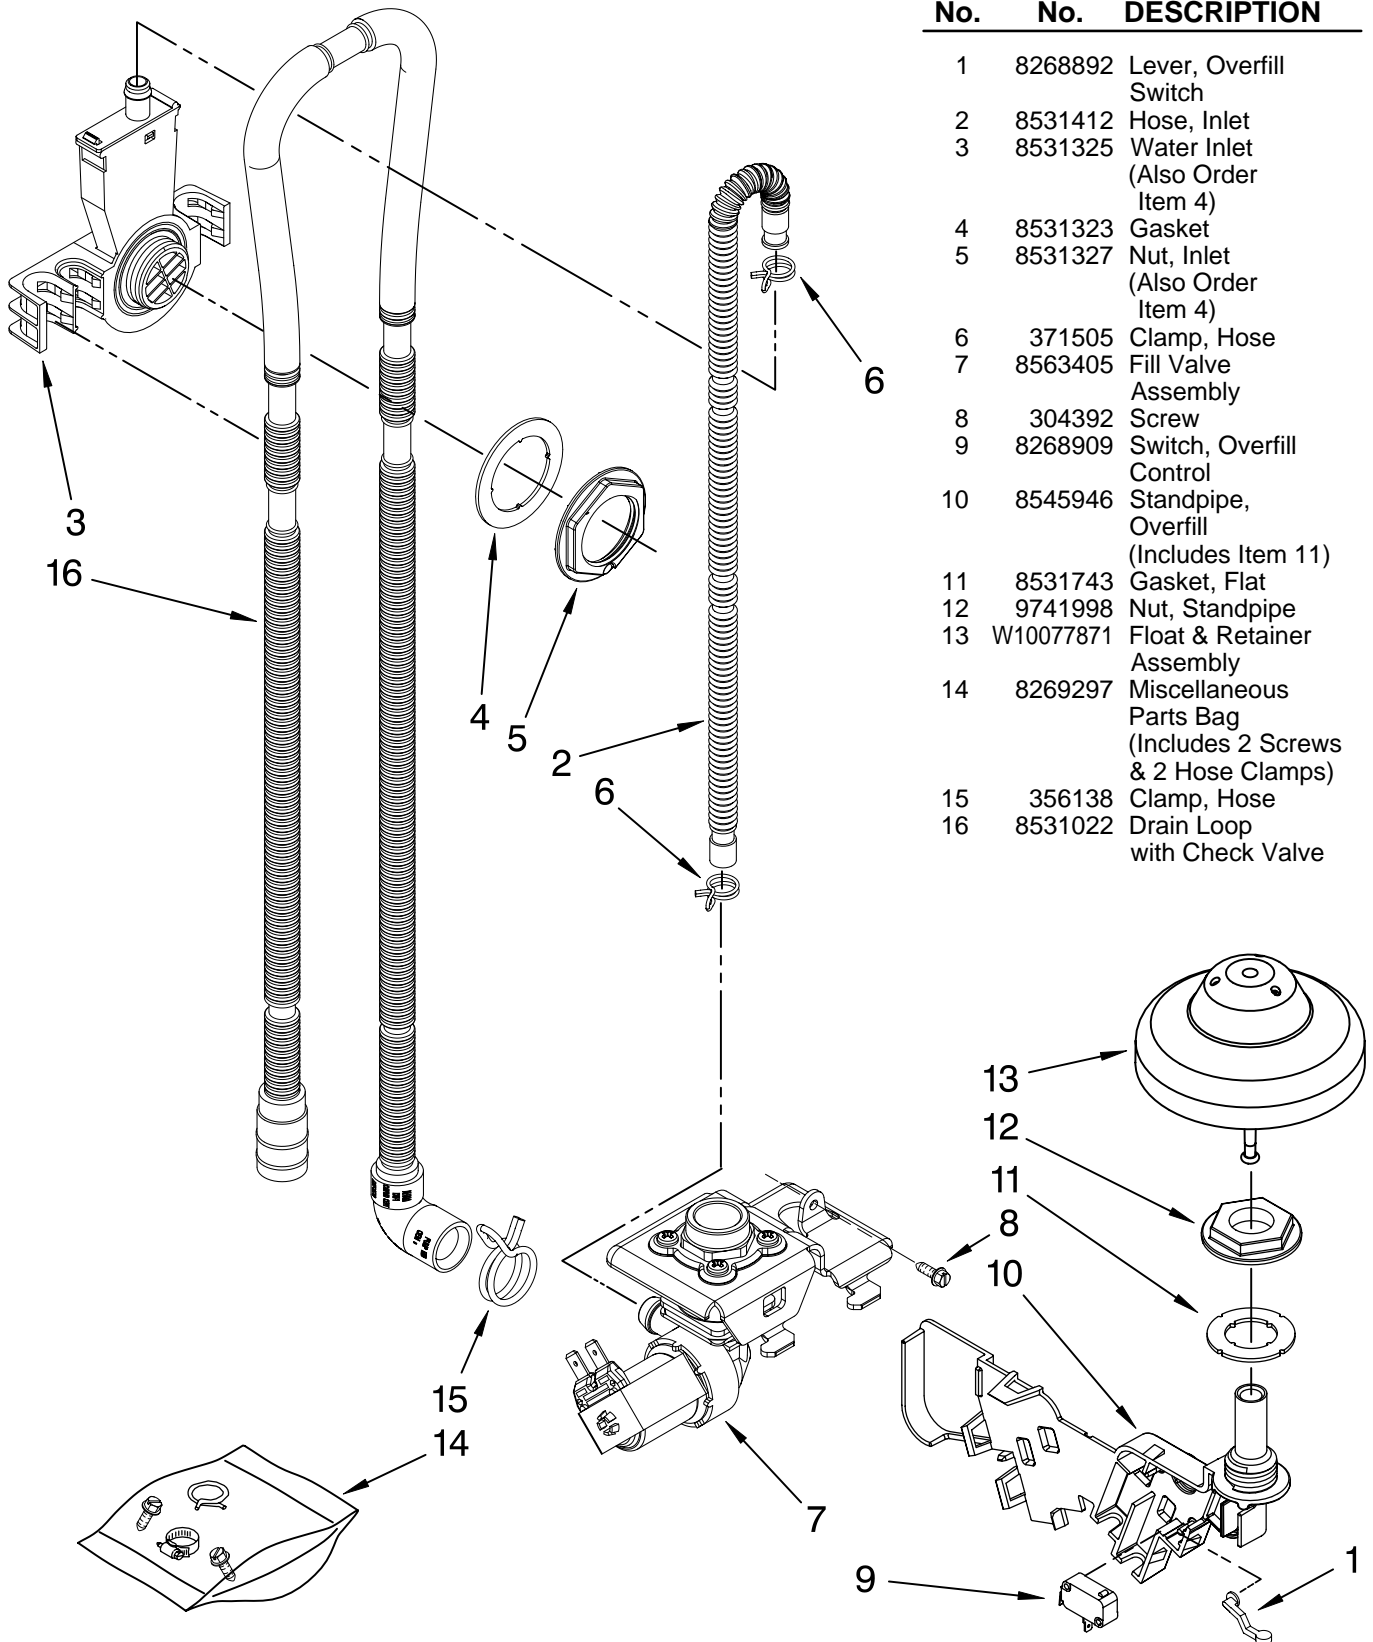

Illus. No.	Part No.	DESCRIPTION
1	8268892	Lever, Overfill Switch
2	8531412	Hose, Inlet
3	8531325	Water Inlet (Also Order Item 4)
4	8531323	Gasket
5	8531327	Nut, Inlet (Also Order Item 4)
6	371505	Clamp, Hose
7	8563405	Fill Valve Assembly
8	304392	Screw
9	8268909	Switch, Overfill Control
10	8545946	Standpipe, Overfill (Includes Item 11)
11	8531743	Gasket, Flat
12	9741998	Nut, Standpipe
13	W10077871	Float & Retainer Assembly
14	8269297	Miscellaneous Parts Bag (Includes 2 Screws & 2 Hose Clamps)
15	356138	Clamp, Hose
16	8531022	Drain Loop with Check Valve