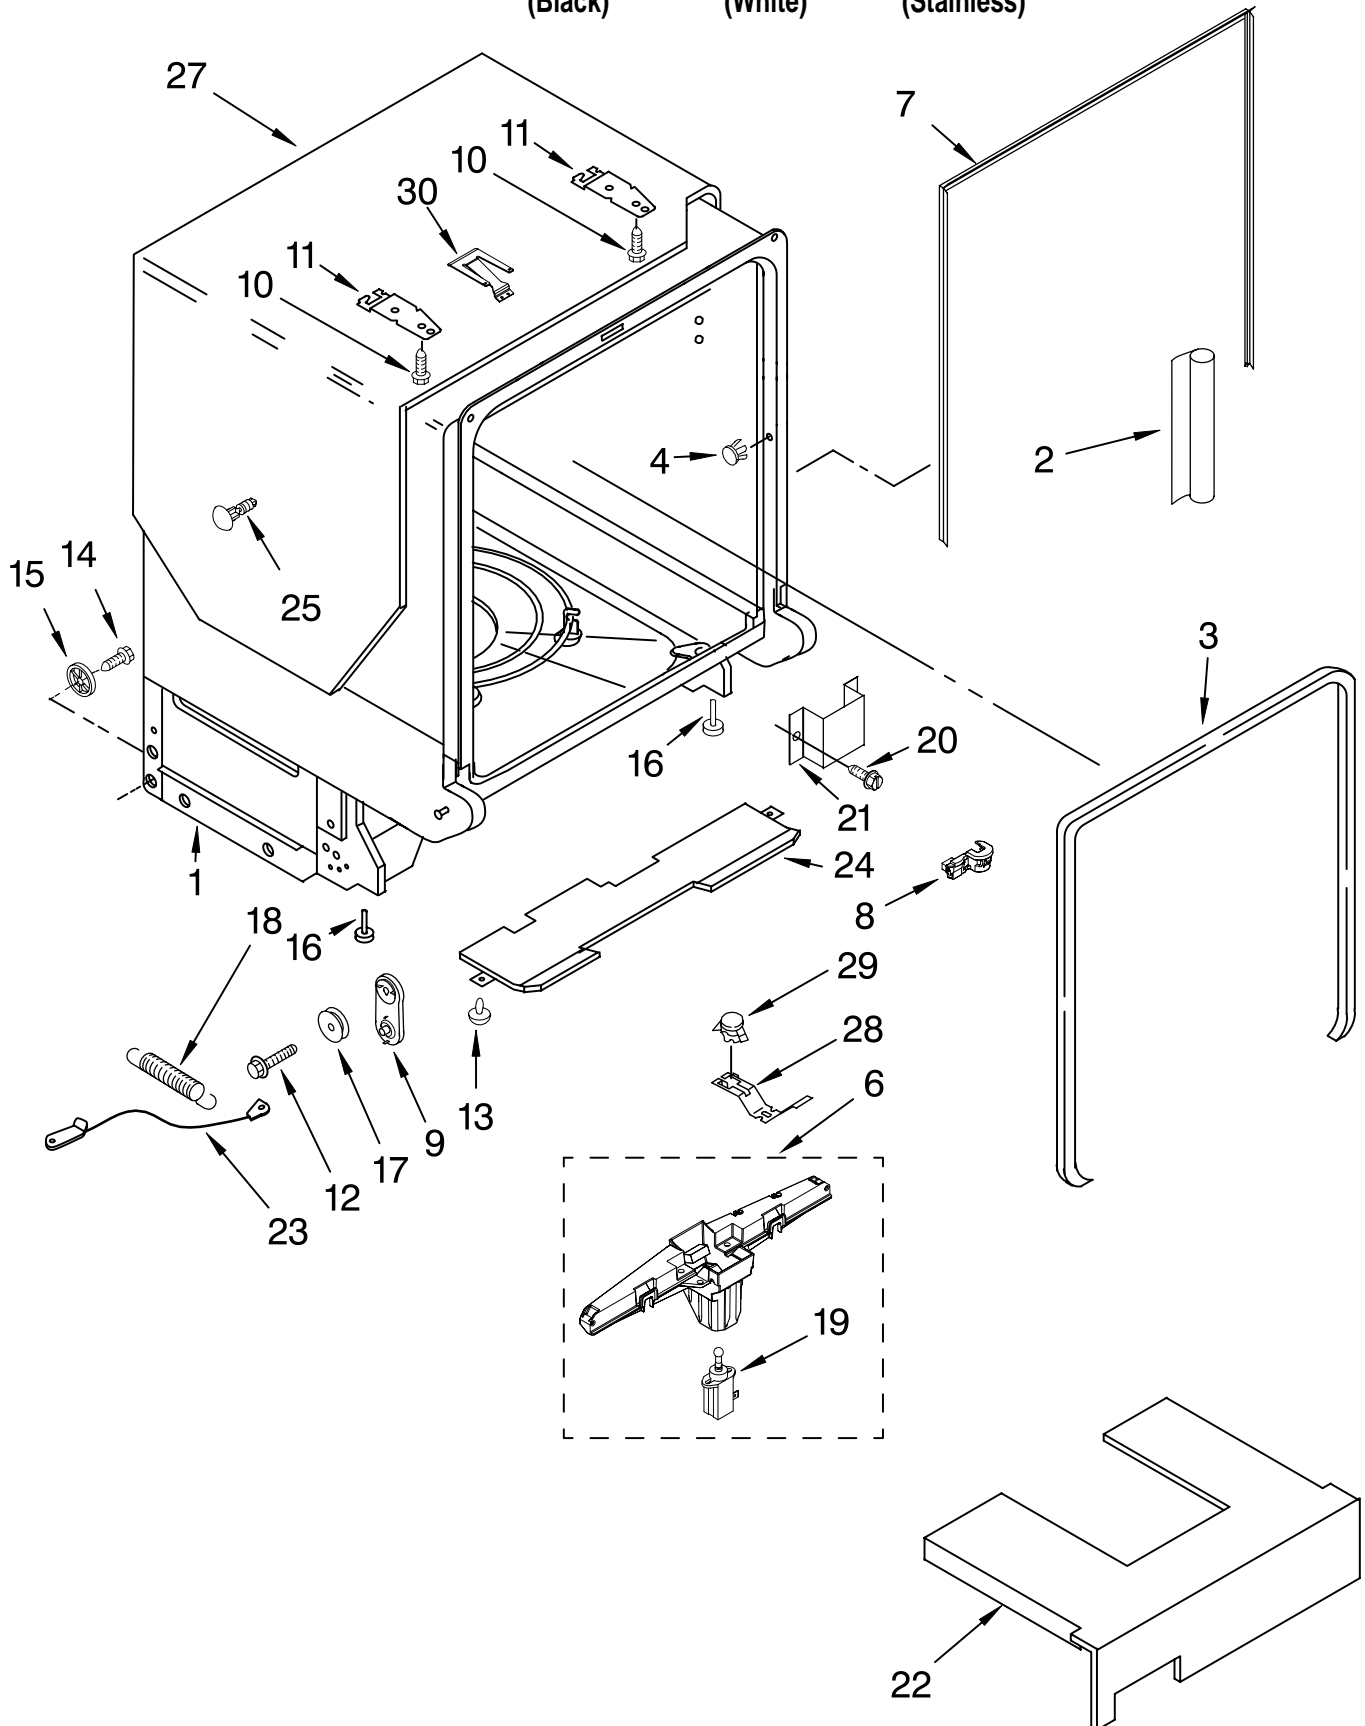

TUB AND FRAME PARTS

For Models: KUDU03STBL0, KUDU03STWH0, KUDU03STSS0

(Black)

(White)

(Stainless)

FOR ORDERING INFORMATION REFER TO PARTS PRICE LIST

TUB AND FRAME PARTS

For Models: KUDU03STBL0, KUDU03STWH0, KUDU03STSS0
(Black)   (White)   (Stainless)

Illus. No.	Part No.	DESCRIPTION
1	W10053130	Tub Assembly
2	8574123	Barrier, Moisture Undercounter
3	W10112096	Door Seal
4	8270119	Plug Tub (2)
6	8572661	Actuator, Assembly
7	8269110	Seal, Cabinet
8	8573061	Strain Relief
9	8270021	Mount, Door Balance
10	3367670	Screw
11	8269145	Bracket, Undercounter
12	3400074	Screw (2)
13	3400924	Retainer, Push-in
14	3370389	Screw (2)
15	8268977	Wheel Leg
16	8524584	Leveler, Leg
17	8524474	Wheel, door Balance
18	8270020	Spring, Door Balance
19	8559844	Motor, Wax
20	3400892	Screw
21	8268991	Cover, Terminal Box
22	8545574	Absorber, Sound
23	8535568	Link, Door Balance
24	8268587	Insulator, Sound
25	304666	Retainer, Push (2)
27	8573239	Shield, Sound Tub
28	9742648	Bracket, Thermostat
29	661566	Thermostat
30	W10077370	Strike, Latch

FOR ORDERING INFORMATION REFER TO PARTS PRICE LIST