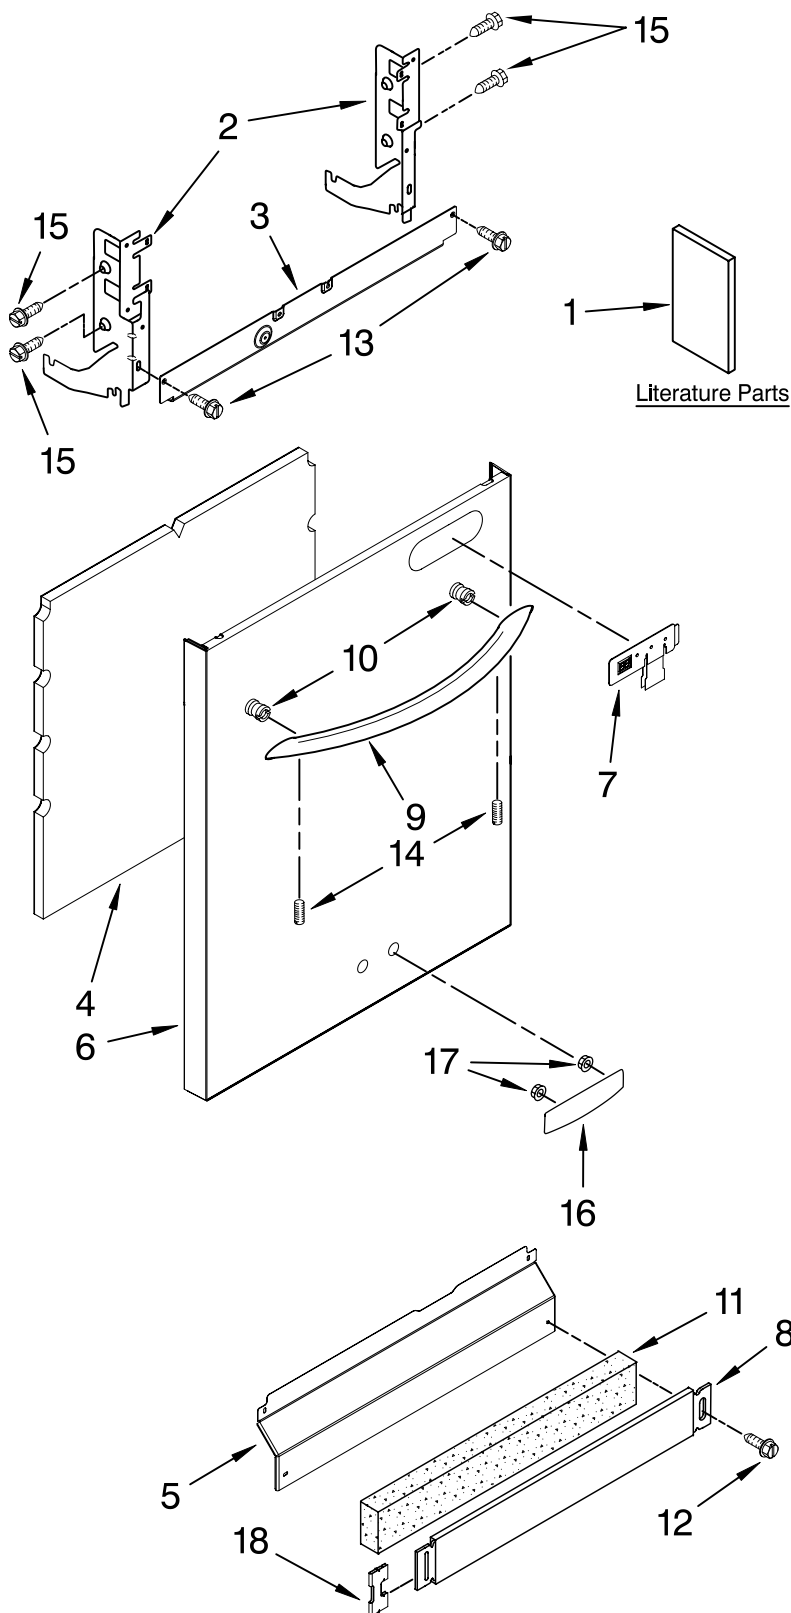

KitchenAid® DOOR AND PANEL PARTS

For Models: KUDU03STBL0, KUDU03STWH0, KUDU03STSS0

(Black)

(White)

(Stainless)

UNDERCOUNTER
DISHWASHER

Illus. No.	Part No.	DESCRIPTION
1	W10078153	Literature Parts
	W10111124	Instructions, Installation
	8574093	Energy Guide
	W10077824	Guide, Use & Care
	W10082651	Reference
	W10082651	Tech Sheet
2		Arm, Hinge
	8534854	Left
	8534853	Right
3	8564886	Stiffener, Door
4	8542577	Insulation, Door
5		Access Panel
	8573255	Black
	8573256	White
6		Panel, Full Front (Includes Items 4,10,16 & 17)
	W10078003	Black
	W10078004	White
	W10078006	Stainless
7		Overlay
	W10077798	Black
	W10077799	White
	W10077801	Stainless
8		Toe Panel (Includes Items 11 & 18)
	8558252	Black
	8558253	White
9		Handle (Includes Item 14)
	W10083936	Black
	W10083937	White
	W10083935	Stainless
10	8564951	Stud, Mounting
11	W10073550	Insulation, Toe Panel
12		Screw
	302868	Black
	3400836	White
13	304392	Screw
14	8534008	Screw
15	3400071	Screw
16		Nameplate
	W10021860	Black
	W10021870	White
	W10021850	Stainless
17	2004333	Nut
18	8269016	Clip, Grounding

FOR ORDERING INFORMATION REFER TO PARTS PRICE LIST

CONTROL PANEL PARTS

For Models: KUDU03STBL0, KUDU03STWH0, KUDU03STSS0
 (Black) (White) (Stainless)

Illus. No.	Part No.	DESCRIPTION
1		Console Assembly (Includes Insert)
	W10078037	Black
	W10078038	White
	W10084127	Stainless
2	8531877	Cable, Ribbon
3	8546546	Clip, BI-Metal
4	W10134019	Switch, Door
5	8531873	Board, Interconnect
6	661663	BI-Metal
7	W10077360	Latch Assembly
8	3369051	Screw (6)
9	8575276	Control, Electronic