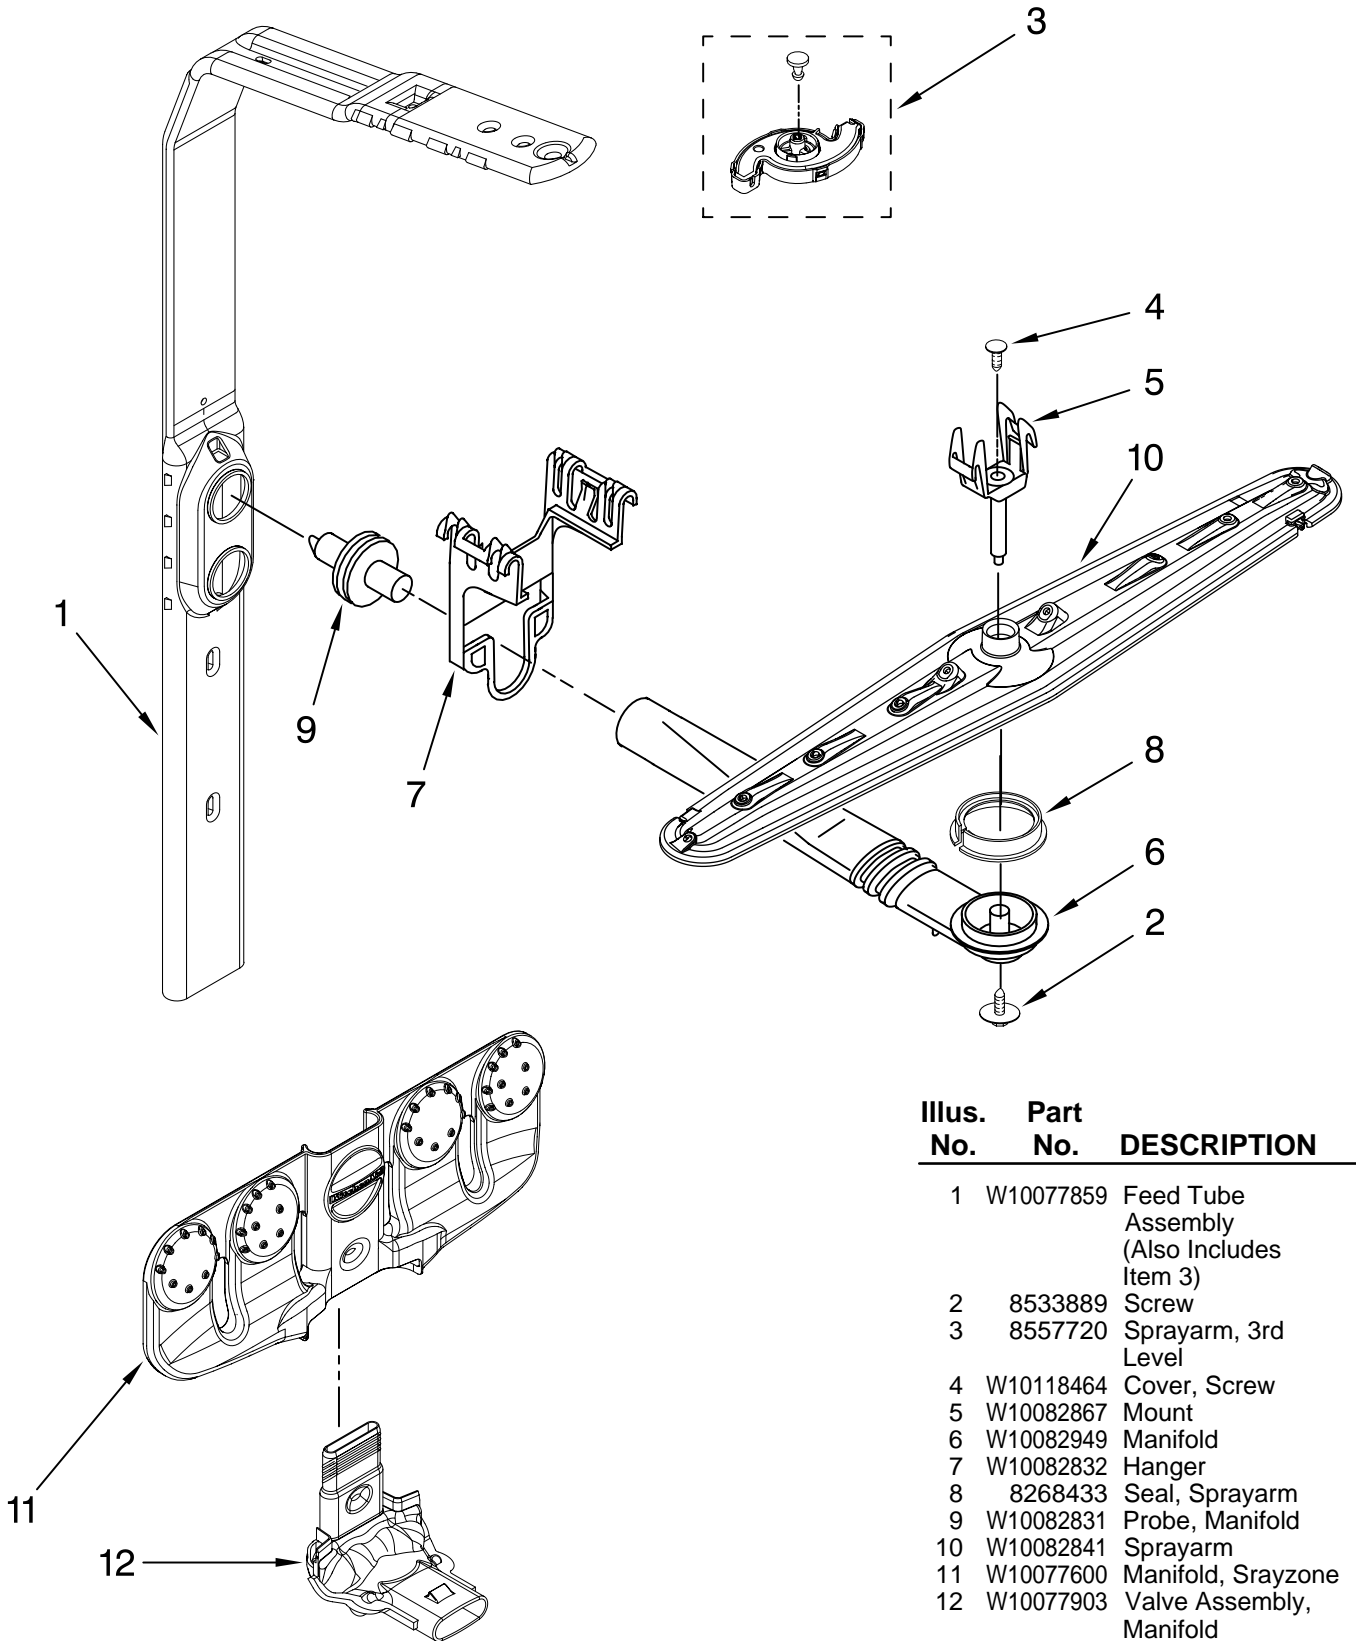

UPPER WASH AND RINSE PARTS

For Models: KUDU03STBL1, KUDU03STWH1, KUDU03STSS1

(Black)

(White)

(Stainless)

Illus. No.	Part No.	DESCRIPTION
1	W10077859	Feed Tube Assembly (Also Includes Item 3)
2	8533889	Screw
3	8557720	Sprayarm, 3rd Level
4	W10118464	Cover, Screw
5	W10082867	Mount
6	W10082949	Manifold
7	W10082832	Hanger
8	8268433	Seal, Sprayarm
9	W10082831	Probe, Manifold
10	W10082841	Sprayarm
11	W10077600	Manifold, Srayzone
12	W10077903	Valve Assembly, Manifold

FOR ORDERING INFORMATION REFER TO PARTS PRICE LIST