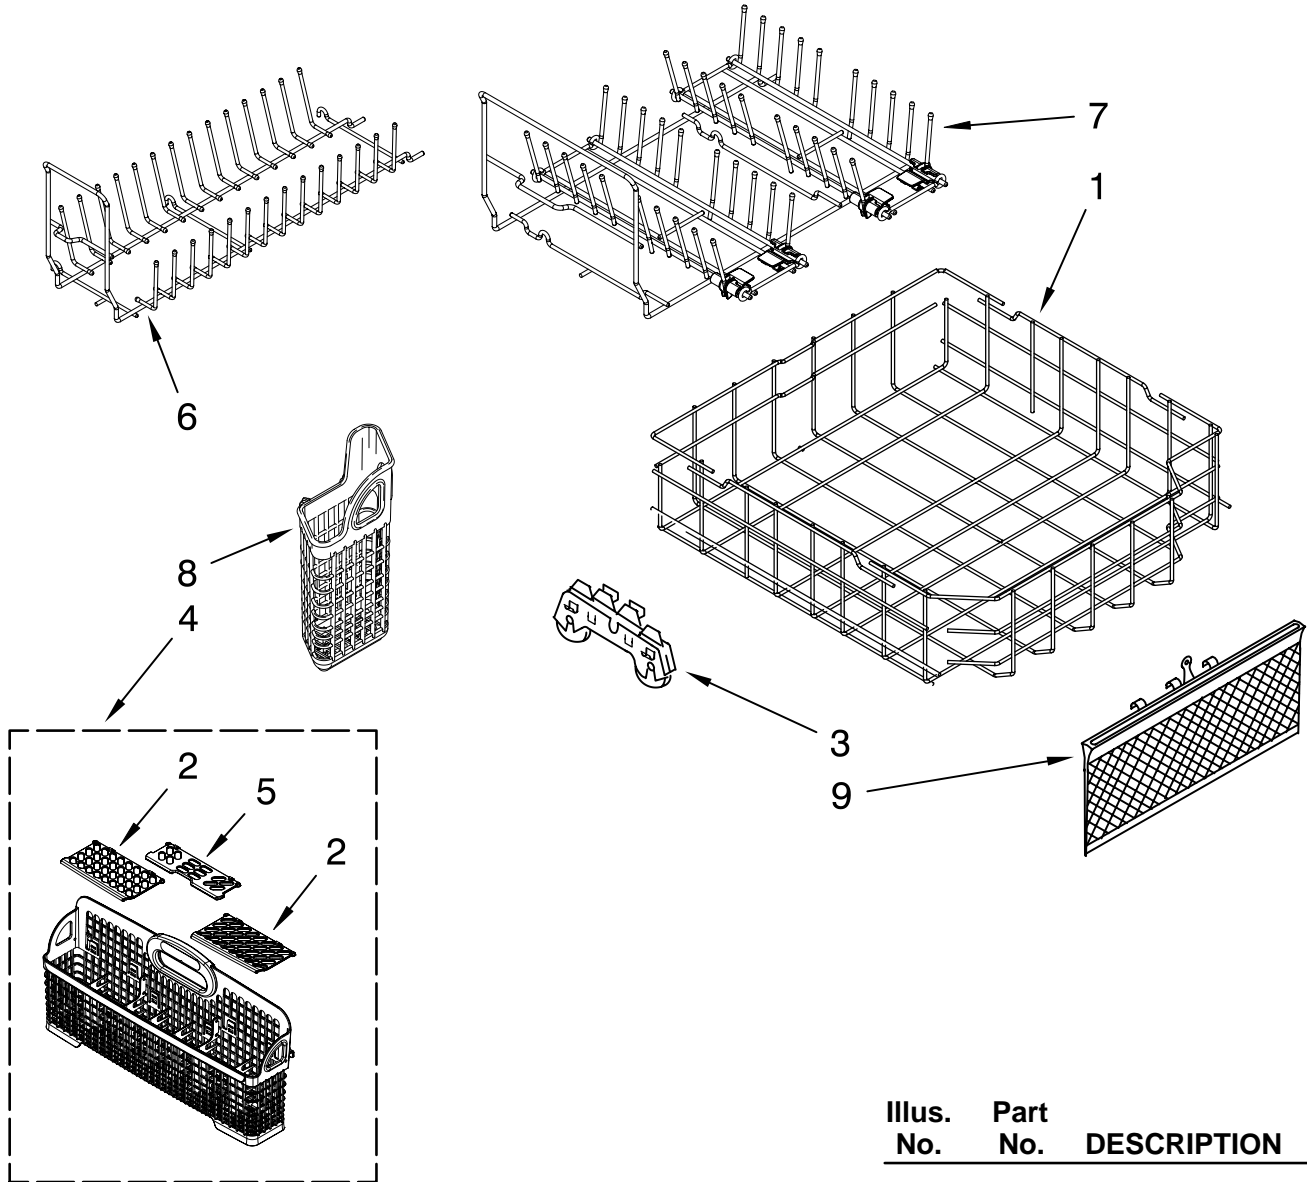

FOR ORDERING INFORMATION REFER TO PARTS PRICE LIST

UPPER RACK AND TRACK PARTS

For Models: KUDU03STBL1, KUDU03STWH1, KUDU03STSS1

(Black)

(White)

(Stainless)

Illus. No.	Part No.	DESCRIPTION
1	8561731	Dishrack, Upper
2	W10082839	Housing, Adjuster
3		Actuator, Adjuster
	W10077838	Right Hand
	W10077839	Left Hand
4	8268653	Adjuster Assembly
5	8270138	Wheel
6	8268703	Axel, Adjuster
7	8281156	Screw
8	8562030	Tine Row
9	W10082853	Clip, Pivot
10	8539103	Positioner, Multi
11	8539149	Insert, Fold Down Tines
12	8539102	Positioner, Dual
13	8539148	Clip, Insert Tines
14	W10082840	Cover, Adjuster
15	9741232	Retainer
16	W10082834	Positioner, Arm
17	W10077844	Clip, No-Flip
18		Track, Assembly
	W10077852	Right Hand
	W10077851	Left Hand (Also Order Item 21)
19	W10077876	Mount, Track (Also Order Item 21)
20		Stop, Track
	W10077848	Right
	W10077847	Left
21	9743002	Gasket, Bracket Mounting
22	3400072	Screw
23	8539110	Handle, Dishrack
24	W10077958	Cupshelf Assembly
25	8562026	Clip, Cupshelf
26	W10077843	Indicator, Cupshelf

FOR ORDERING INFORMATION REFER TO PARTS PRICE LIST

LOWER RACK PARTS

For Models: KUDU03STBL1, KUDU03STWH1, KUDU03STSS1
 (Black) (White) (Stainless)

Illus. No.	Part No.	DESCRIPTION
1	8561733	Dishrack, Lower
2		Lid, Basket Silverware
	8519695	Left Side
	8519663	Right Side
3	W10082868	Wheel & Transport Assembly
4	8531282	Basket, Silverware
5	8519662	Lid, Basket Center
6	W10086370	Insert, Single
7	W10086340	Insert, Double
8	8519702	Basket, Utensil
9	8519716	Basket-Small Items