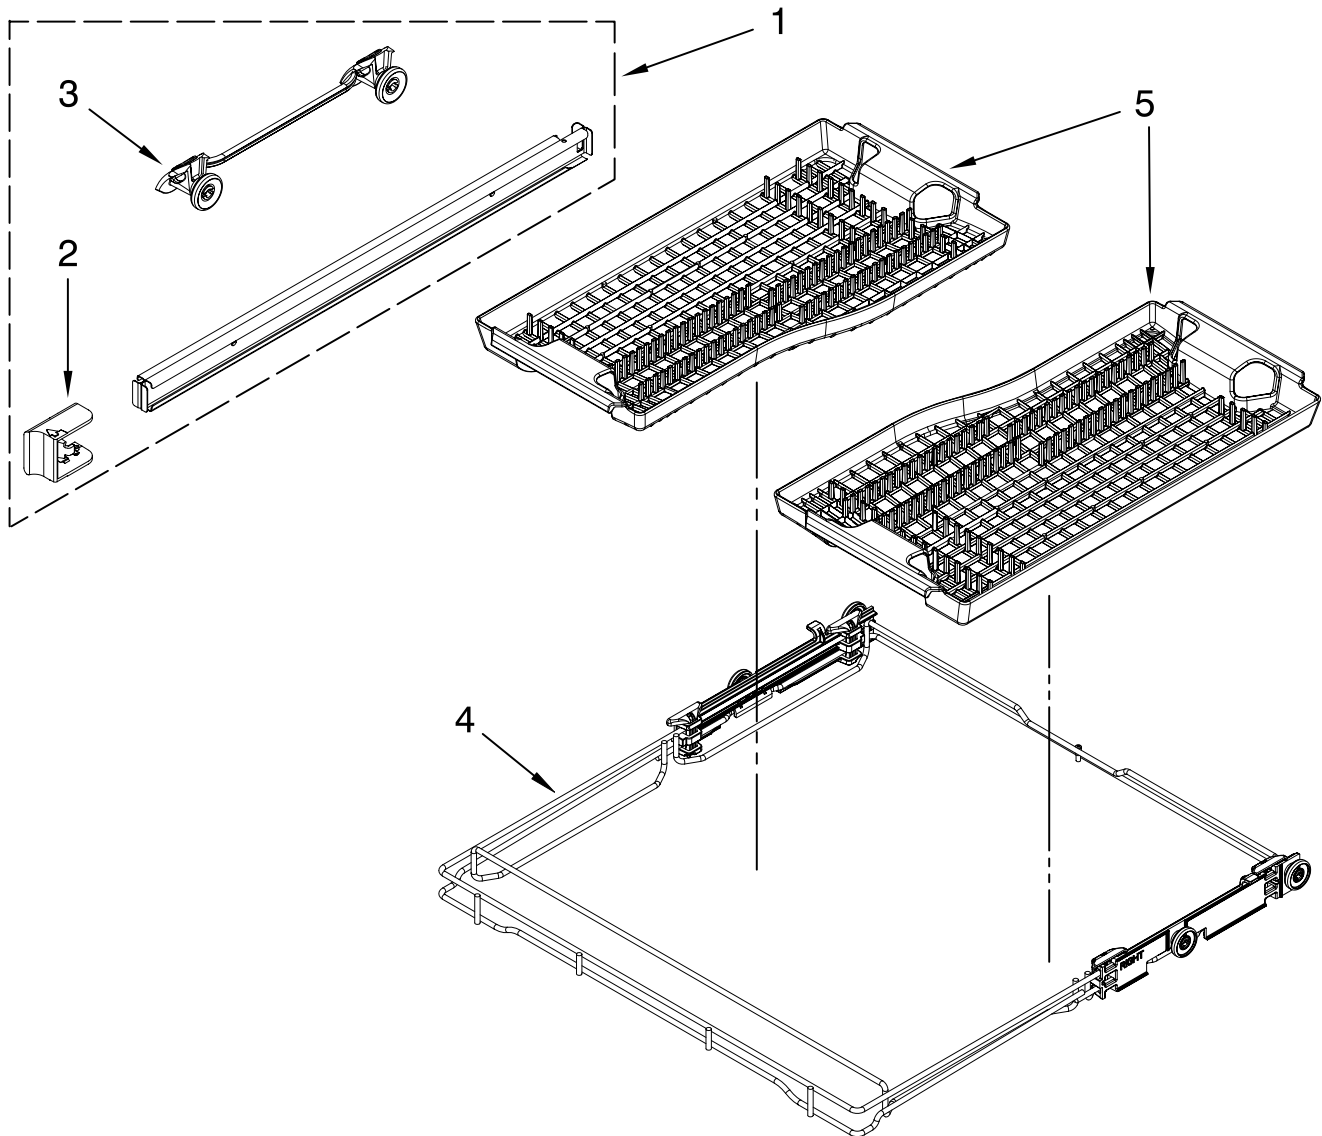

THIRD LEVEL RACK AND TRACK PARTS

For Models: KUDU03STBL1, KUDU03STWH1, KUDU03STSS1
(Black) (White) (Stainless)

Illus. No.	Part No.	DESCRIPTION
1	W10077855	Track Right
	W10077856	Track Left
2	W10077854	Stop, Track
3	8564899	Mount, Track
4	8564900	Rack Assembly (Third Level)
5	8564901	Basket-TLR

FOR ORDERING INFORMATION REFER TO PARTS PRICE LIST