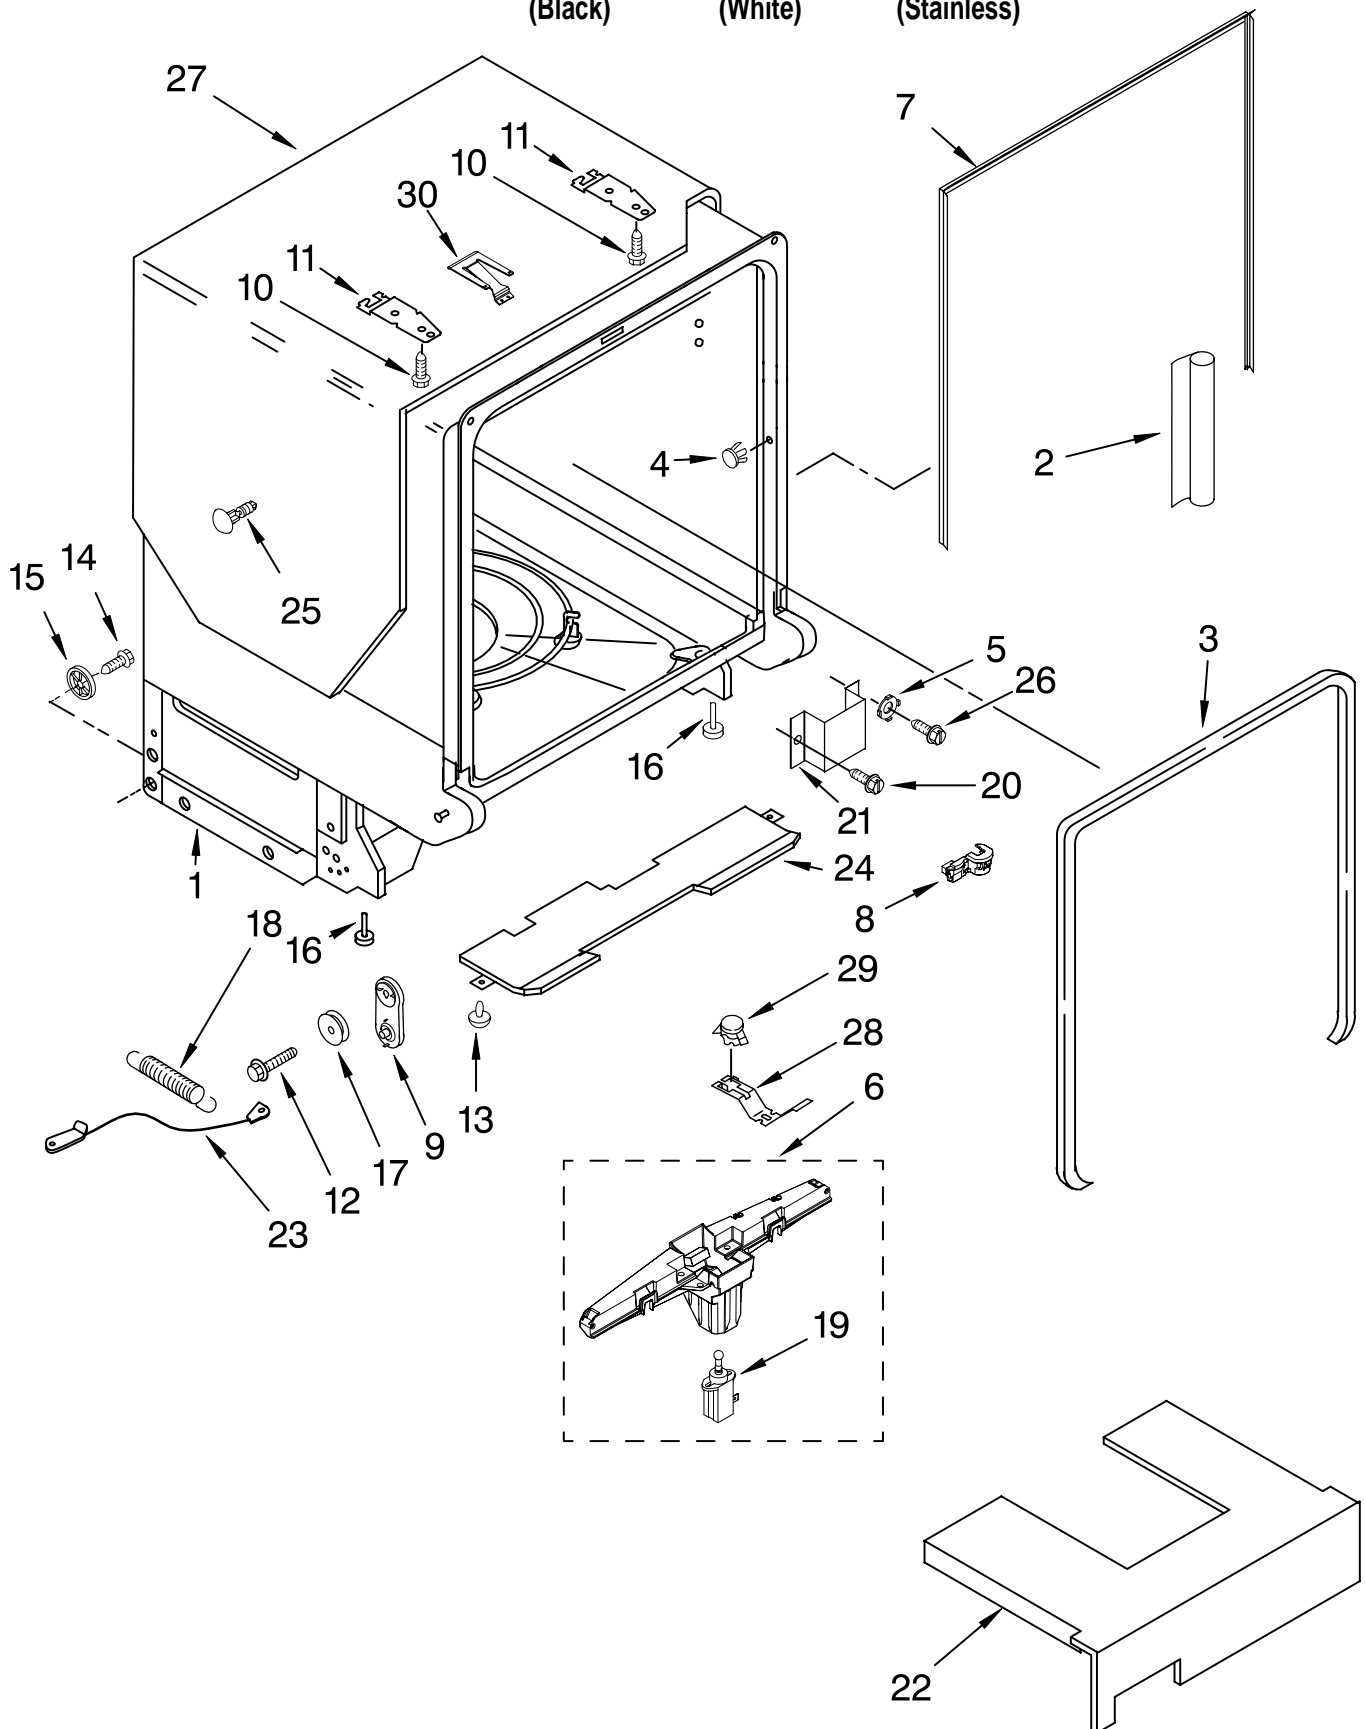

TUB AND FRAME PARTS

For Models: KUDU03STBL1, KUDU03STWH1, KUDU03STSS1
(Black) (White) (Stainless)

FOR ORDERING INFORMATION REFER TO PARTS PRICE LIST

TUB AND FRAME PARTS

For Models: KUDU03STBL1, KUDU03STWH1, KUDU03STSS1
(Black) (White) (Stainless)

Illus. No.	Part No.	DESCRIPTION
1	W10053130	Tub Assembly
2	8574123	Barrier, Moisture Undercounter
3	W10112096	Door Seal
4	W10082838	Plug Tub
5	3378128	Washer, Pronged Cup
6	8572661	Actuator, Assembly
7	8269110	Seal, Cabinet
8	8573061	Strain Relief
9	8270021	Mount, Door Balance
10	3367670	Screw
11	8269145	Bracket, Undercounter
12	3400074	Screw
13	3400924	Retainer, Push-in
14	3370389	Screw
15	8268977	Wheel Leg
16	8524584	Leveler, Leg
17	8524474	Wheel, Door Balance
18	8270020	Spring, Door Balance
19	8559844	Motor, Wax
20	3400892	Screw
21	8268991	Cover, Terminal Box
22	8545574	Absorber, Sound
23	8535568	Link, Door Balance
24	8268587	Insulator, Sound
25	304666	Retainer, Push
26	3400014	Screw
27	8573239	Shield, Sound Tub
28	9742648	Bracket, Thermostat
29	661566	Thermostat
30	W10077370	Strike, Latch

FOR ORDERING INFORMATION REFER TO PARTS PRICE LIST