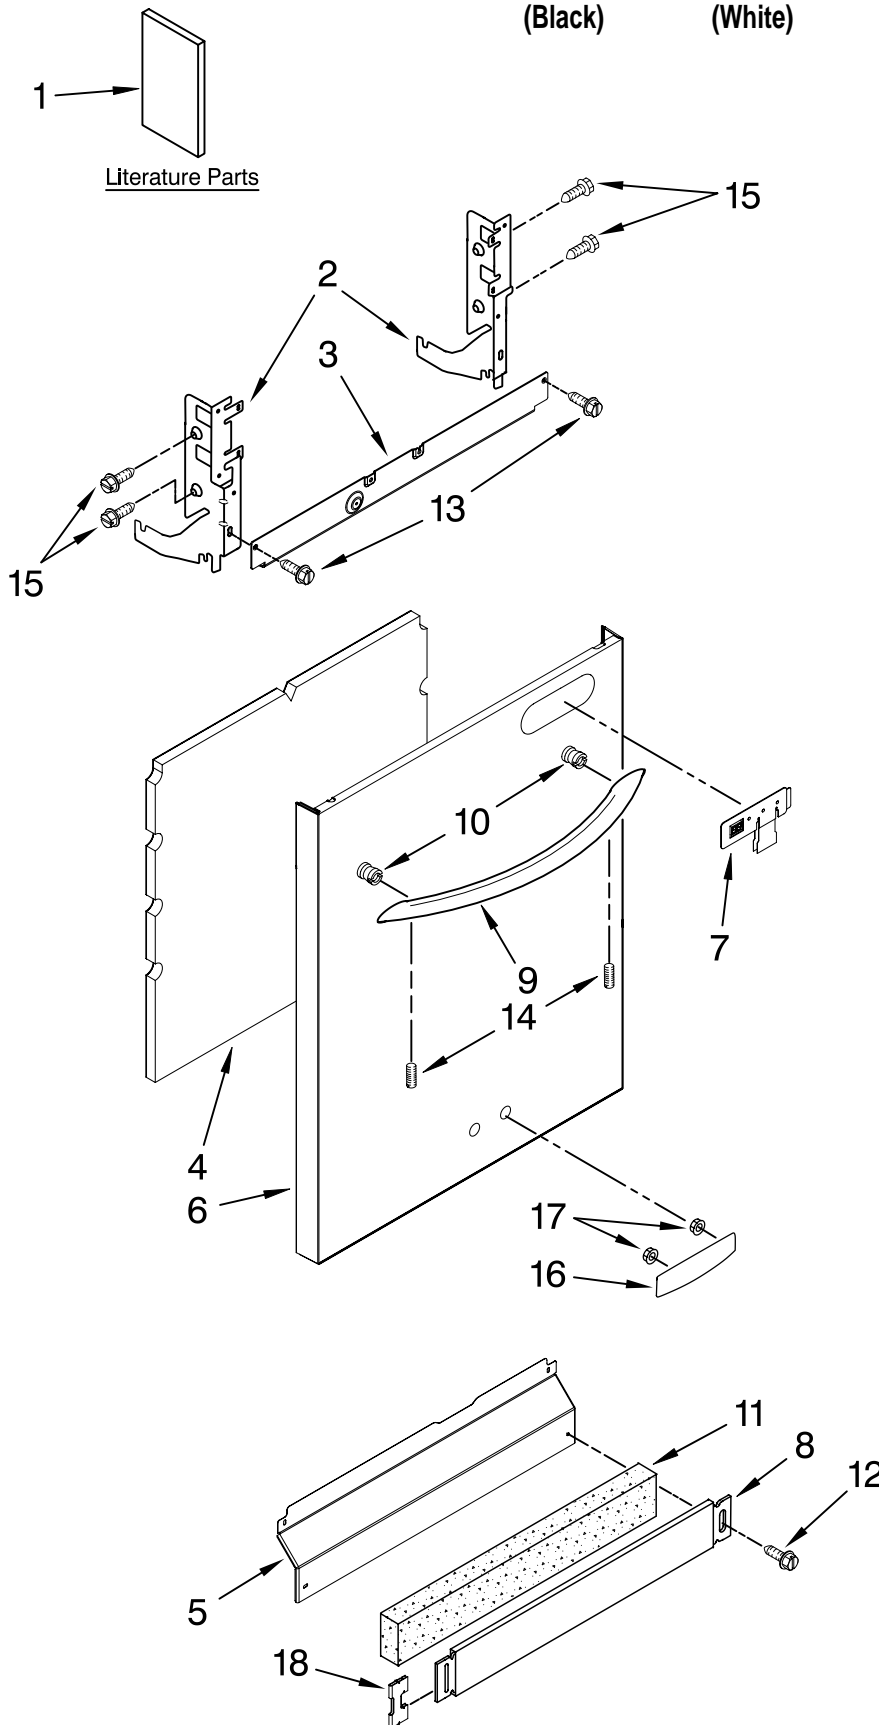

KitchenAid® DOOR AND PANEL PARTS

For Models: KUDU03STBL1, KUDU03STWH1, KUDU03STSS1

(Black)

(White)

(Stainless)

UNDERCOUNTER
DISHWASHER

Illus. No.	Part No.	DESCRIPTION
1		Literature Parts
	W10078153	Instructions, Installation
	W10111124	Energy Guide
	W10084169	D/W User Instructions, Spanish
	W10084091	D/W User Instructions, English/French
	W10082651	Tech Sheet
2		Arm, Hinge
	8534854	Left
	8534853	Right
3	8564886	Stiffener, Door
4	8542577	Insulation, Door
5		Access Panel
	8573255	Black
	8573256	White
6		Panel, Full Front (Includes Items 4, 10, 16 & 17)
	W10078003	Black
	W10078004	White
	W10137622	Stainless
7		Overlay
	W10077798	Black
	W10077799	White
	W10077801	Stainless
8		Toe Panel (Includes Items 11 & 18)
	8558252	Black
	8558253	White
9		Handle (Includes Item 14)
	W10083936	Black
	W10083937	White
	W10083935	Stainless
10	8564951	Stud, Mounting
11	W10073550	Insulation, Toe Panel
12		Screw
	302868	Black
	3400836	White
13	304392	Screw
14	8534008	Screw
15	3400071	Screw
16		Nameplate
	W10021860	Black
	W10021870	White
	W10021850	Stainless
17	2004333	Nut
18	8269016	Clip, Grounding