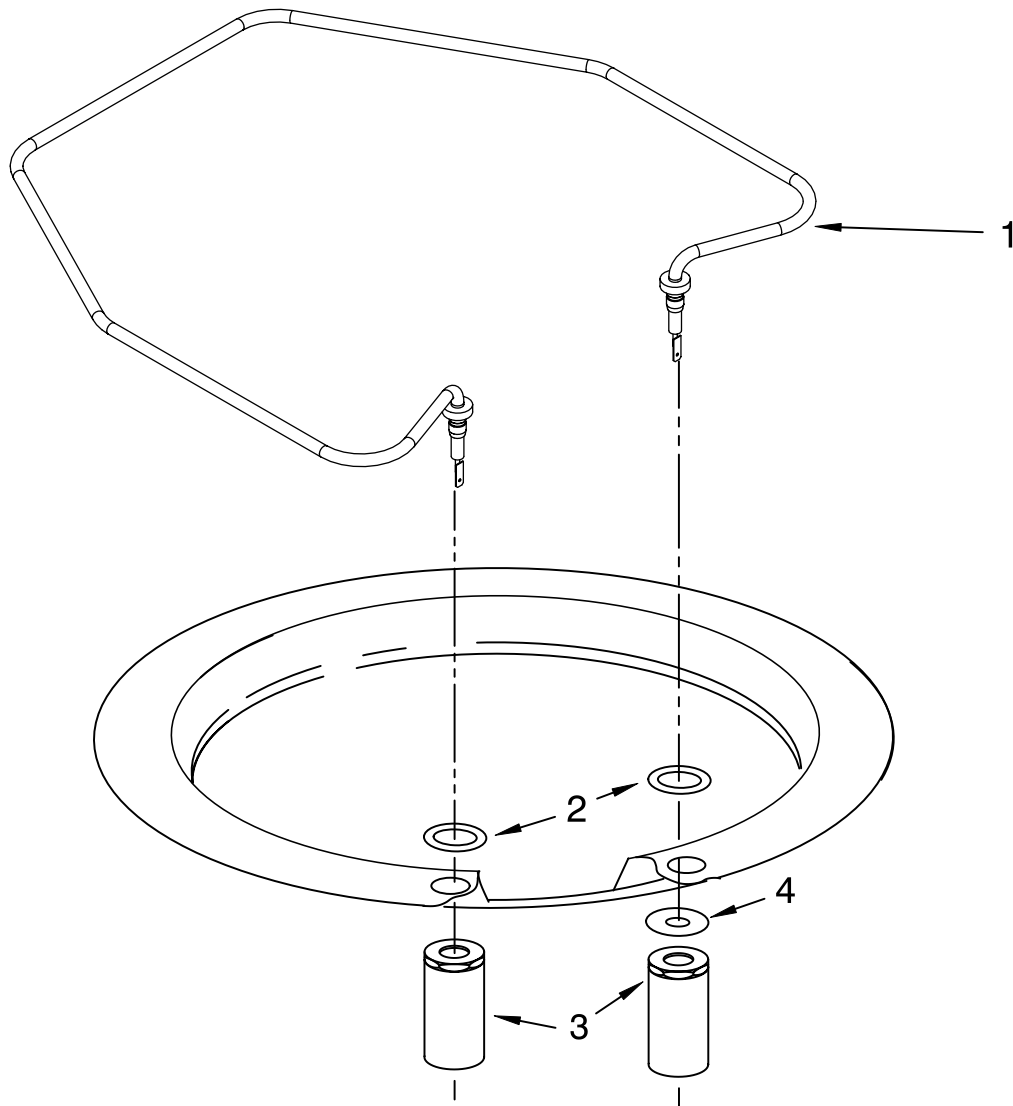

HEATER PARTS

For Models: KUDU03STBL1, KUDU03STWH1, KUDU03STSS1
(Black) (White) (Stainless)

Illus. No.	Part No.	DESCRIPTION
1	8537057	Heater Element Assembly (Also Includes Item 2)
2	717273	Washer, Heater Element
3	8268548	Nut, Heater Element
4	3400931	Retainer, Spring Grip

NOTE: If heater element is removed, it must be replaced.

FOR ORDERING INFORMATION REFER TO PARTS PRICE LIST