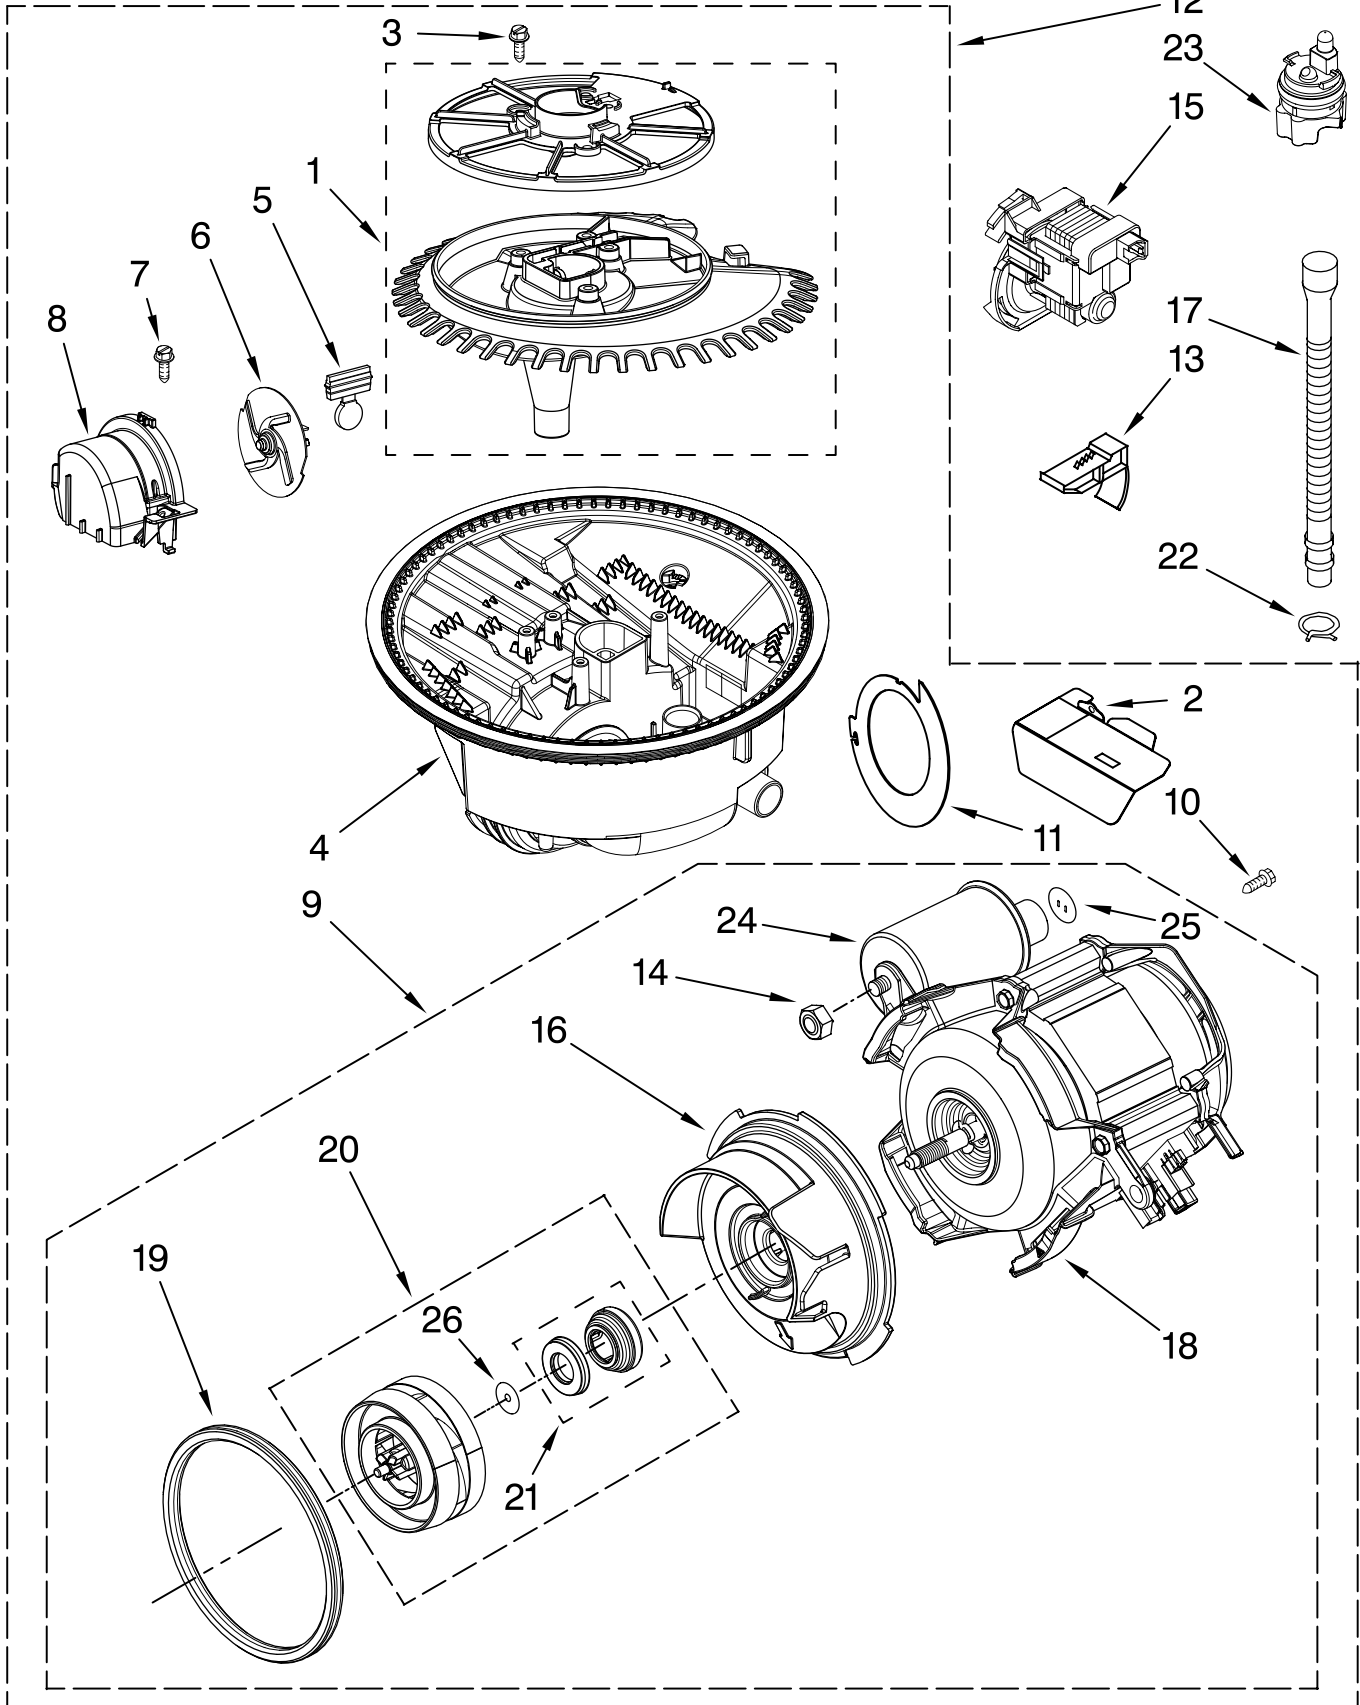

PUMP AND MOTOR PARTS

For Models: KUDU03STBL1, KUDU03STWH1, KUDU03STSS1

(Black)

(White)

(Stainless)

FOR ORDERING INFORMATION REFER TO PARTS PRICE LIST

PUMP AND MOTOR PARTS

For Models: KUDU03STBL1, KUDU03STWH1, KUDU03STSS1
(Black) (White) (Stainless)

Illus. No.	Part No.	DESCRIPTION
1	8534952	Accumulator Assy
2	8283527	Shield, Motor
3	3400069	Screw
4	8572618	Sump With Seal
5	8268375	Check Valve, Sump
6	W10083957	Chopper Assembly
7	9741232	Screw
8	8531857	Protector, Inlet
9	8535760	Motor Assembly
10	3400217	Screw
11	8268391	Screen, Separation
12	W10084107	Sump & Motor Assembly (Includes Item 13)
13	8269524	Tab, Sump
14	8533949	Nut
15	661662	Pump, Drain
16	8531019	Volute, Back (Also Order Items 21 & 26)
17	8269144	Hose, Drain
18	8535759	Motor
19	8268397	Seal, Volute
20	8531017	Impeller Kit
21	8268403	Face Seal Assembly (Also Order Item 26)
22	356138	Clamp, Hose
23	W10082647	Optical Water Indicator
24	8535474	Capacitor
25	8534946	Shield, Capacitor
26	8531018	Washer

FOR ORDERING INFORMATION REFER TO PARTS PRICE LIST