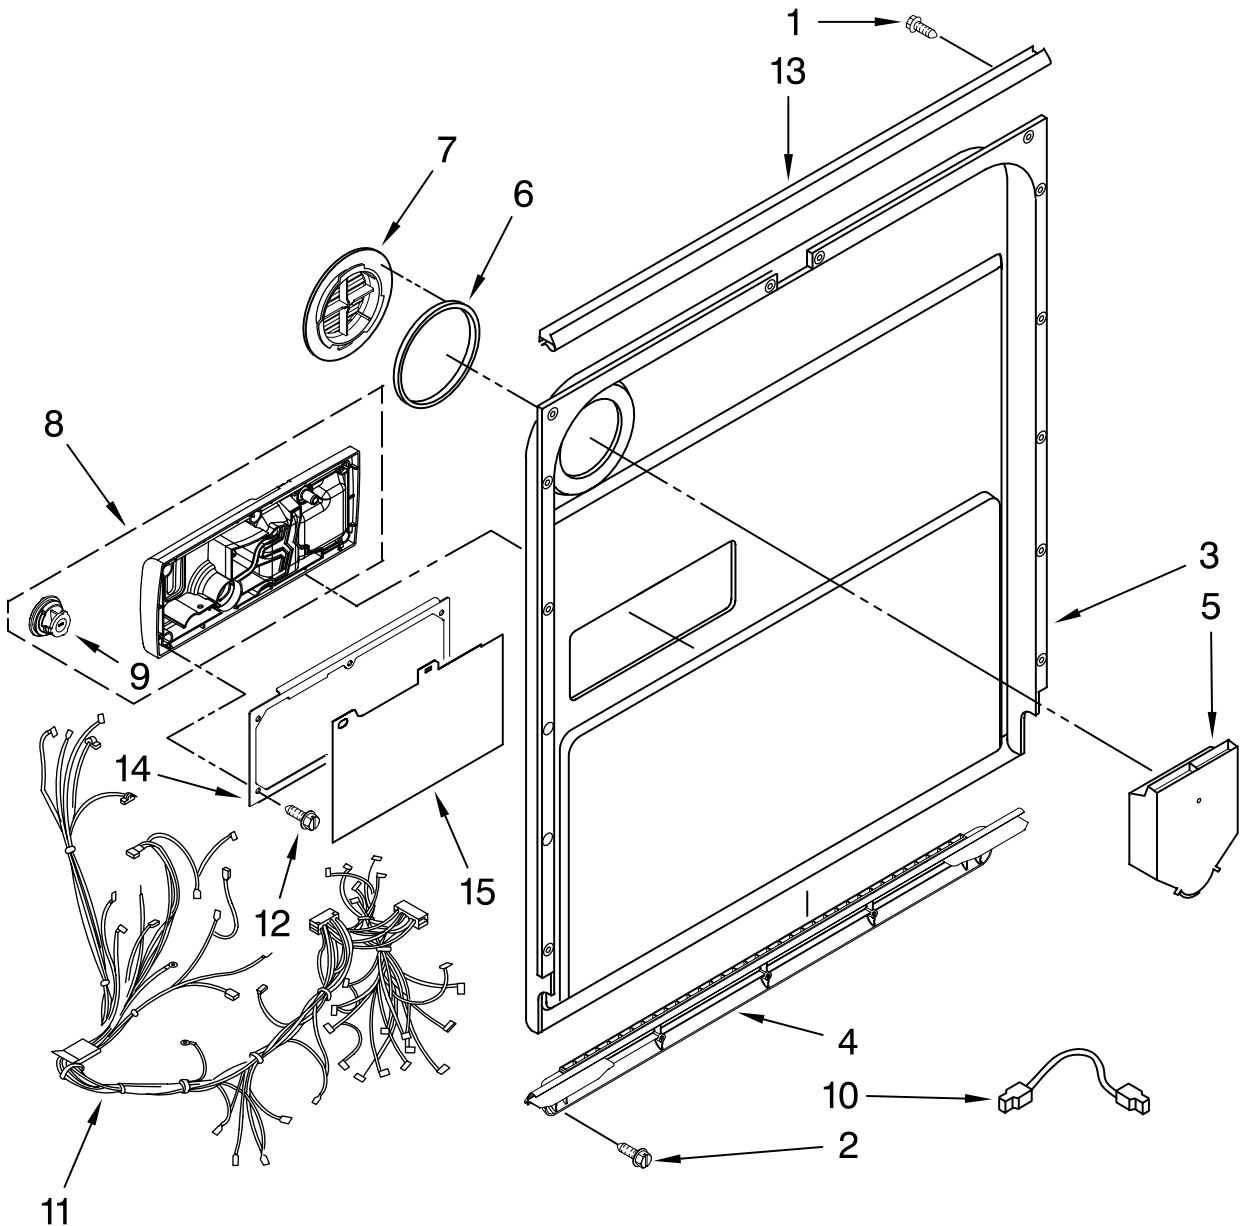

DOOR AND LATCH PARTS

For Models: KUDU03STBL1, KUDU03STWH1, KUDU03STSS1
(Black) (White) (Stainless)

Illus. No.	Part No.	DESCRIPTION
1	3369051	Screw, Door
2	8281217	Screw
3	8530900	Inner Door Mastic Assembly (Also Order Item 6)
4	W10077883	Inlet, Air
5	8572611	Vent Assembly (Also Order Item 6)

Illus. No.	Part No.	DESCRIPTION
6	8269259	Gasket, Vent
7	W10077877	Deflector, Vent (Also Order Item 6)
8	W10077882	Dispenser, Assembly
9	W10077881	Knob, Rinse Aid
10	8545608	Harness, Vent Motor

Illus. No.	Part No.	DESCRIPTION
11	W10078202	Wiring Harness
12	8281154	Screw
13	8535660	Seal, Console/door
14	8535637	Bracket, Dispenser
15	8531865	Shield, Dispenser

FOR ORDERING INFORMATION REFER TO PARTS PRICE LIST