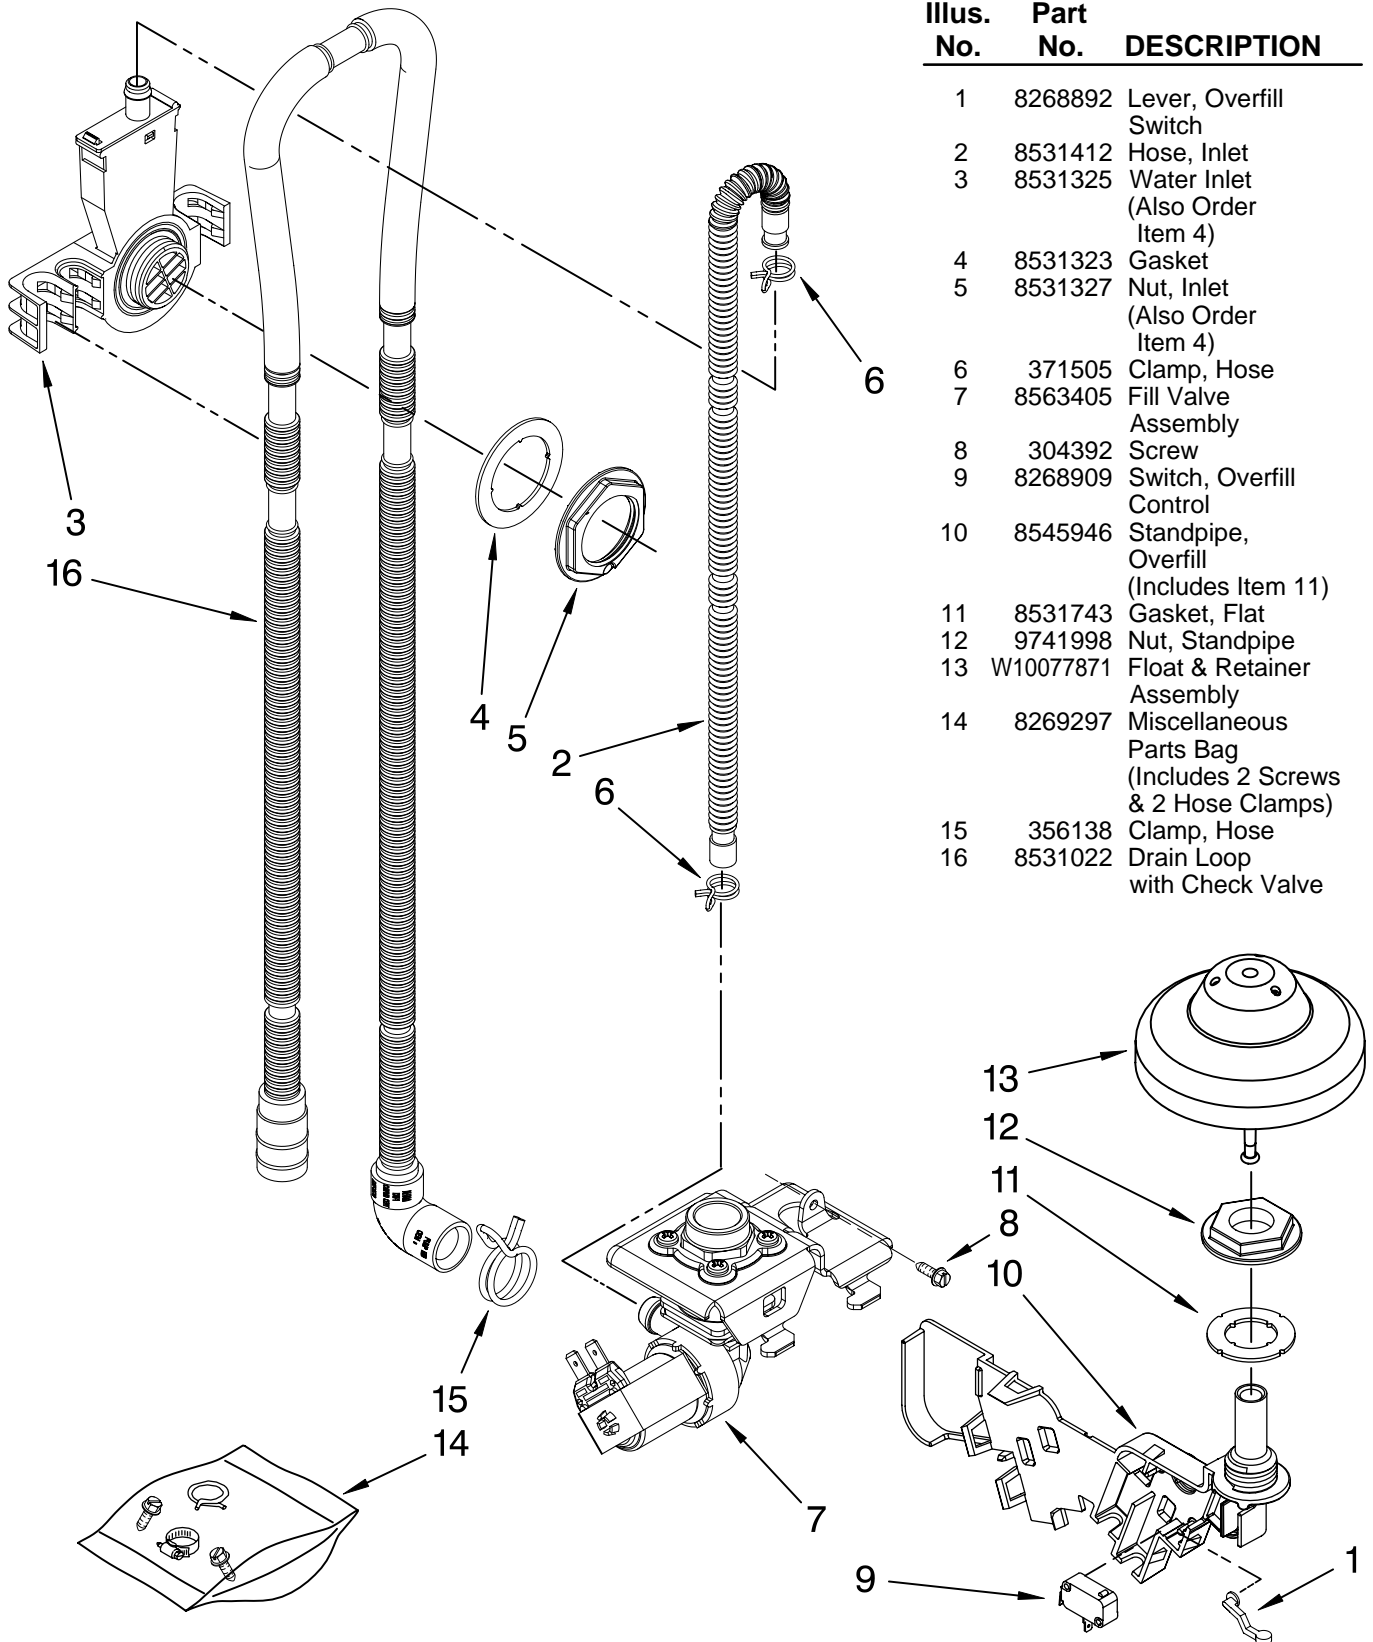

Illus. No.	Part No.	DESCRIPTION
6	8269259	Gasket, Vent
7	W10077877	Deflector, Vent (Also Order Item 6)
8	W10077882	Dispenser, Assembly
9	W10077881	Knob, Rinse Aid
10	8545608	Harness, Vent Motor

Illus. No.	Part No.	DESCRIPTION
11	W10078202	Wiring Harness
12	8281154	Screw
13	8535660	Seal, Console/door
14	8535637	Bracket, Dispenser
15	8531865	Shield, Dispenser

FOR ORDERING INFORMATION REFER TO PARTS PRICE LIST

HEATER PARTS

For Models: KUDU03STBL1, KUDU03STWH1, KUDU03STSS1
(Black) (White) (Stainless)

Illus. No.	Part No.	DESCRIPTION
1	8537057	Heater Element Assembly (Also Includes Item 2)
2	717273	Washer, Heater Element
3	8268548	Nut, Heater Element
4	3400931	Retainer, Spring Grip

Illus. No.	Part No.	DESCRIPTION
1	8268892	Lever, Overflow Switch
2	8531412	Hose, Inlet
3	8531325	Water Inlet (Also Order Item 4)
4	8531323	Gasket
5	8531327	Nut, Inlet (Also Order Item 4)
6	371505	Clamp, Hose
7	8563405	Fill Valve Assembly
8	304392	Screw
9	8268909	Switch, Overflow Control
10	8545946	Standpipe, Overflow (Includes Item 11)
11	8531743	Gasket, Flat
12	9741998	Nut, Standpipe
13	W10077871	Float & Retainer Assembly
14	8269297	Miscellaneous Parts Bag (Includes 2 Screws & 2 Hose Clamps)
15	356138	Clamp, Hose
16	8531022	Drain Loop with Check Valve