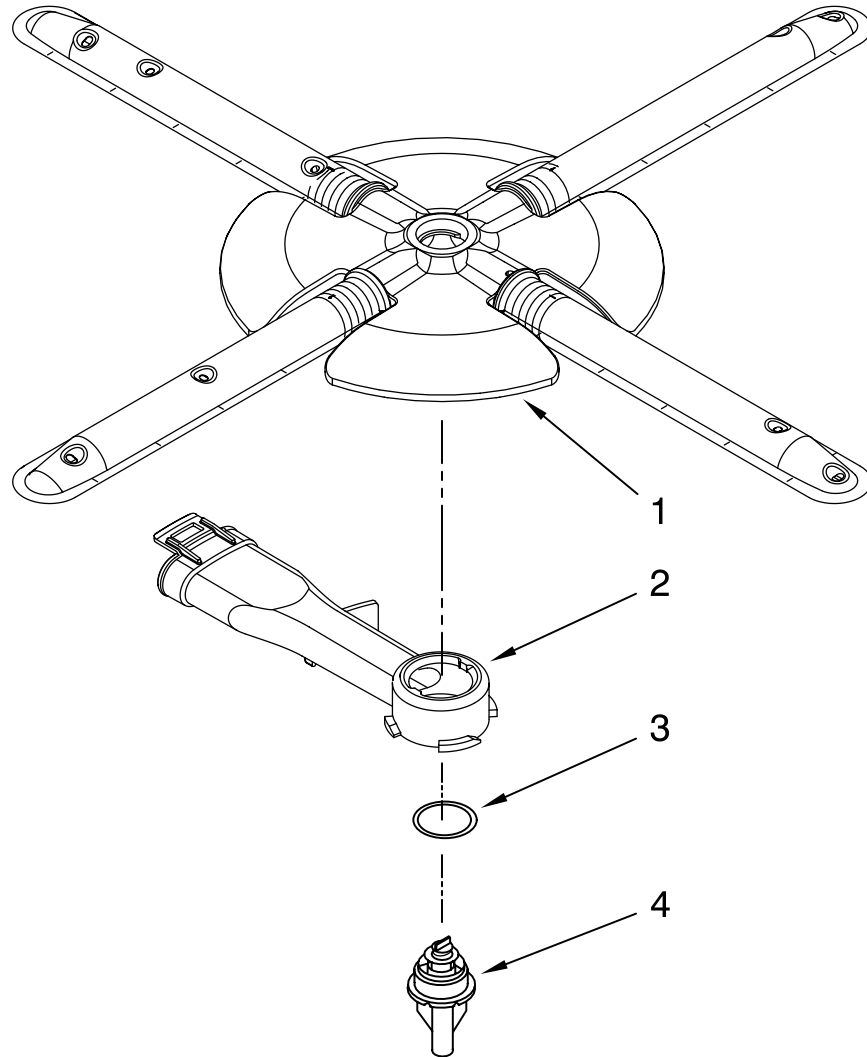

LOWER WASHARM AND STRAINER PARTS

For Models: KUDU03STBL1, KUDU03STWH1, KUDU03STSS1
(Black) (White) (Stainless)

Illus. No.	Part No.	DESCRIPTION
1	W10077965	Wash Arm Assembly
2	W10077899	Cap, Internal Rear Feed (Also Order Item 3)
3	8268340	Seal, Sprayarm
4	W10077898	Hub, Lower Sprayarm (Also Order Item 3)

FOR ORDERING INFORMATION REFER TO PARTS PRICE LIST