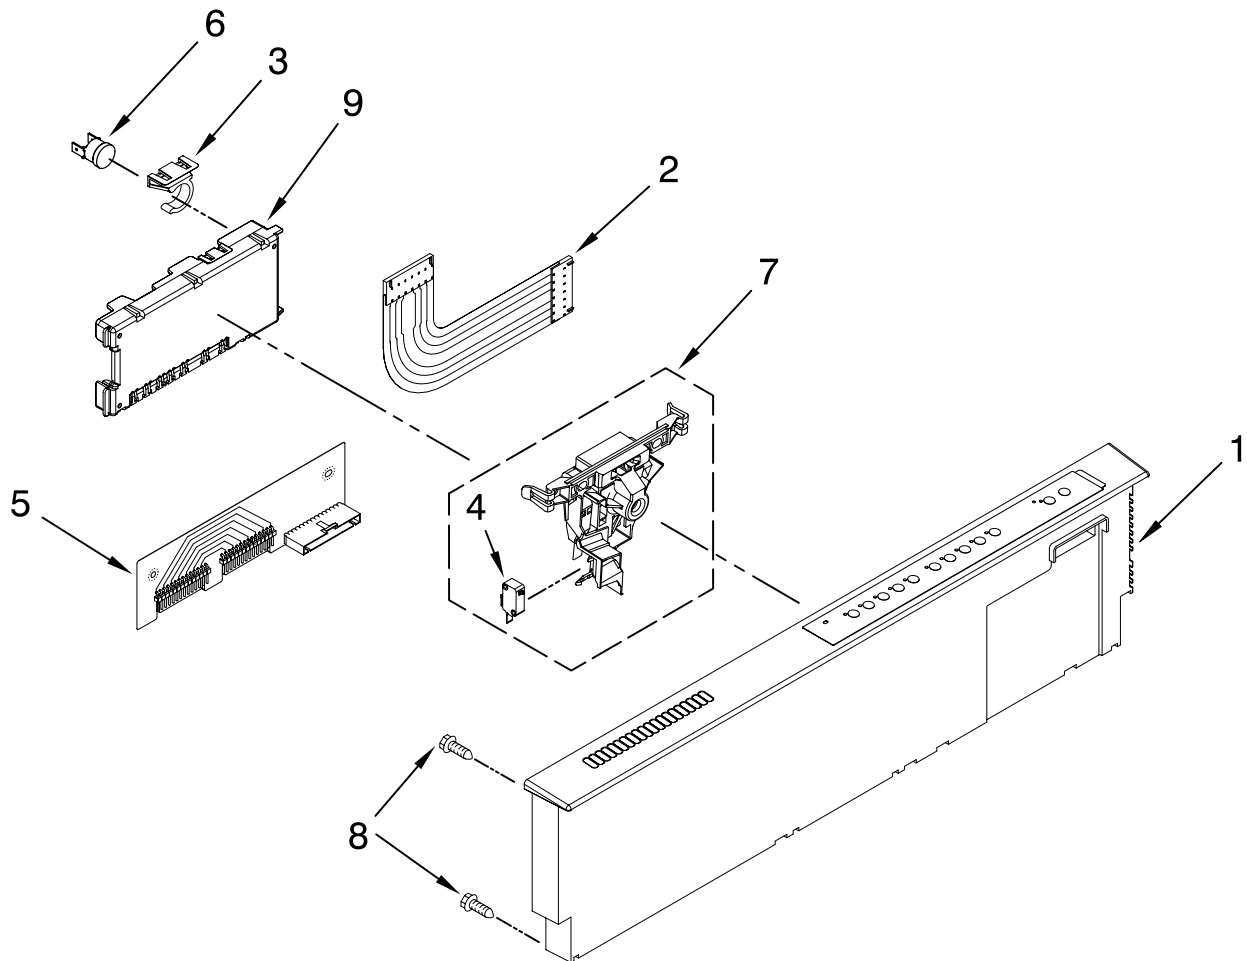

CONTROL PANEL PARTS

For Models: KUDU03STBL1, KUDU03STWH1, KUDU03STSS1
(Black) (White) (Stainless)

Illus. No.	Part No.	DESCRIPTION

1		Console Assembly (Includes Insert)
	W10084166	Black
	W10084167	White
	W10084168	Stainless
2	8531877	Cable, Ribbon
3	8546546	Clip, BI-Metal
4	W10134019	Switch, Door
5	8531873	Board, Interconnect
6	661663	BI-Metal
7	W10077360	Latch Assembly
8	3369051	Screw
9	W10084141	Control, Electronic

FOR ORDERING INFORMATION REFER TO PARTS PRICE LIST