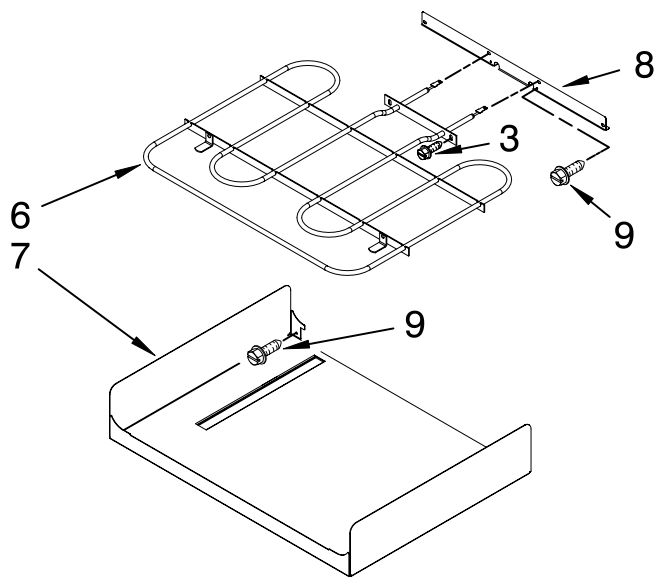

INTERNAL OVEN PARTS

For Models: KEBS277SBL04, KEBS277SWH04, KEBS277SSS04
(Black) (White) (Stainless)

Illus. No.	Part No.	DESCRIPTION

1	8304602	Element, Broil Shield
2	9760774	Element, Broil
3	4449154	Screw
4	8303842	Rack, Oven
6	9760768	Element, Bake
7	4455036	Tray, Bake
8	4450039	Cover, Bake Tray
9	4449809	Screw
10	8304422BU	Cover, Fan
11	9760769	Element Convection
12	W10116351	Blade, Fan
13	W10116349	Nut
14	W10116228	Fan, Convection
15	9755543	Jack, Meat Probe
16	9755542	Probe, Meat
17	9755547	Washer, Lock
18	9755546	Nut, Hidden

FOR ORDERING INFORMATION REFER TO PARTS PRICE LIST