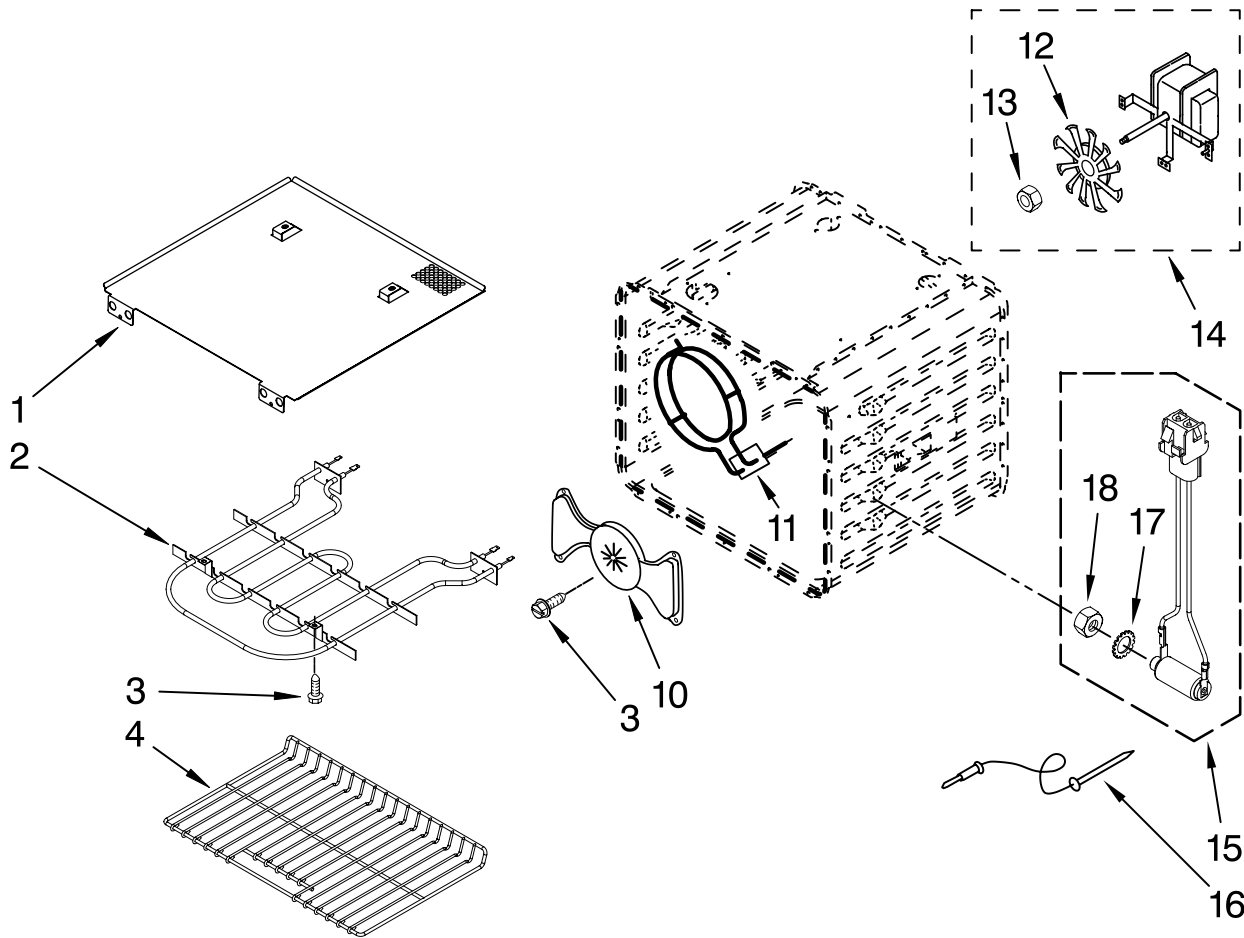

INTERNAL OVEN PARTS

For Models: KEBS277SBL04, KEBS277SWH04, KEBS277SSS04
(Black) (White) (Stainless)

Illus. No.	Part No.	DESCRIPTION

1	8304602	Element, Broil Shield
2	9760774	Element, Broil
3	4449154	Screw
4	8303842	Rack, Oven
6	9760768	Element, Bake
7	4455036	Tray, Bake
8	4450039	Cover, Bake Tray
9	4449809	Screw
10	8304422BU	Cover, Fan
11	9760769	Element Convection
12	W10116351	Blade, Fan
13	W10116349	Nut
14	W10116228	Fan, Convection
15	9755543	Jack, Meat Probe
16	9755542	Probe, Meat
17	9755547	Washer, Lock
18	9755546	Nut, Hidden

FOR ORDERING INFORMATION REFER TO PARTS PRICE LIST