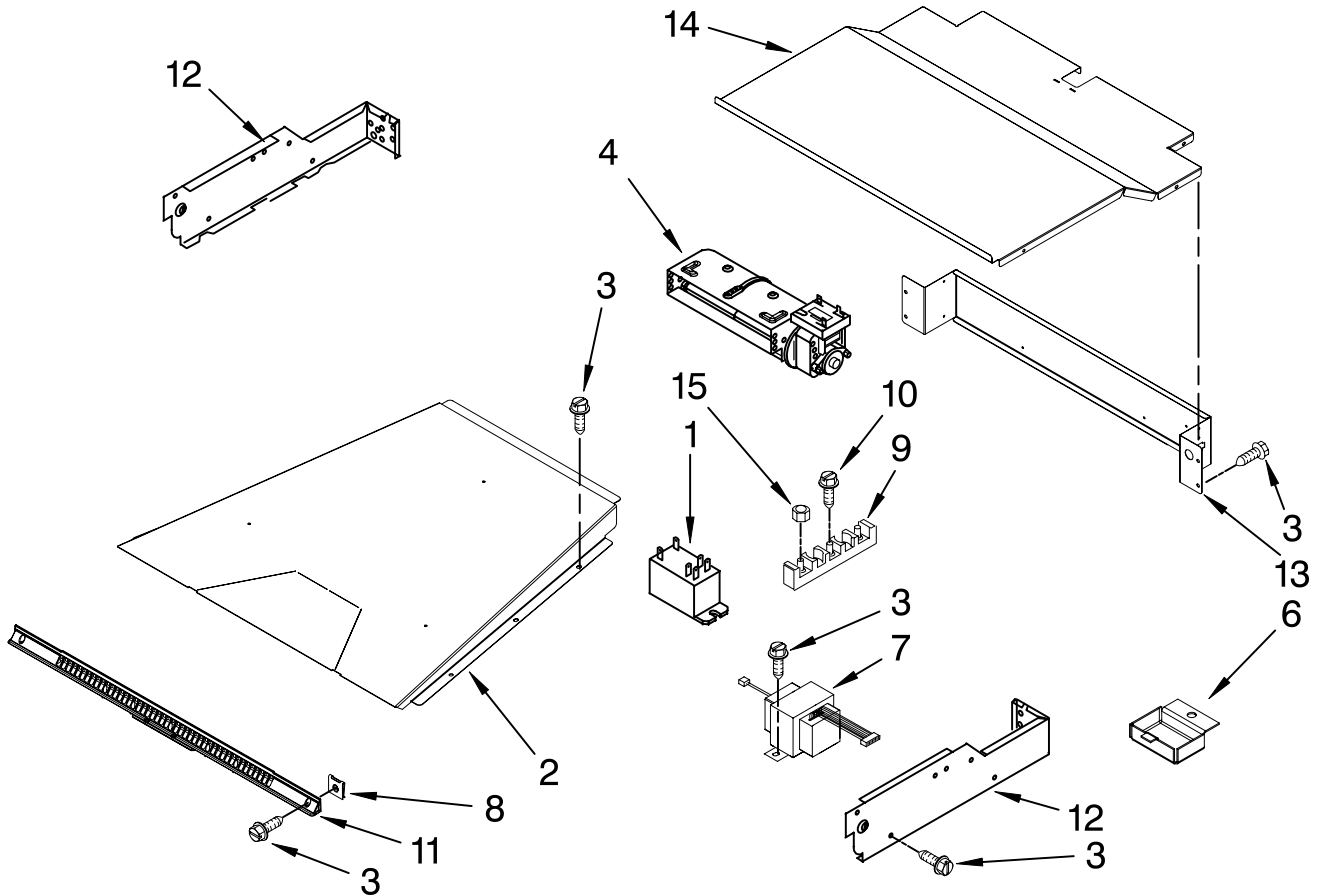

FOR ORDERING INFORMATION REFER TO PARTS PRICE LIST

TOP VENTING PARTS

For Models: KEBS277SBL04, KEBS277SWH04, KEBS277SSS04
 (Black) (White) (Stainless)

Illus. No.	Part No.	DESCRIPTION
1	9752759	Relay (2)
2	8304643	Duct, Air Outlet
3	4449809	Screw
4	8303972	Blower, 60mm
6	8285593	Connector, Cover
7	W10111628	Control, Transformer
8	4450118	Nut
9	4449868	Block, Terminal
10	3400080	Screw
11	8303722	Vent, Control Panel
12	8303518	Side, Control Top Right
	8304255	Left
13	8303520	Back, Control Panel
14	8304220	Cover, Top
15	112432	Nut (3)