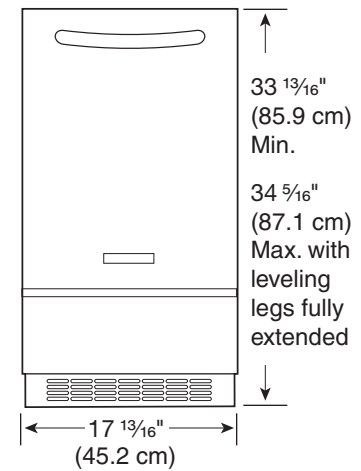

## CABINET OPENING DIMENSIONS

### REAR VIEW

A. Drain hose (drain pump models only)  
B. Vent hose (drain pump models only)  
C. Water supply line

### SIDE VIEW

## PRODUCT DIMENSIONS

Drain lines must have a minimum of 5/8" (15.88 mm) inside diameter.

Drain lines must have a 1" drop per 48" (2.54 cm drop per 122 cm) of run or 1/4" drop per 12" (6.35 mm per 30.48 cm) of run and must not have low points where water can settle.