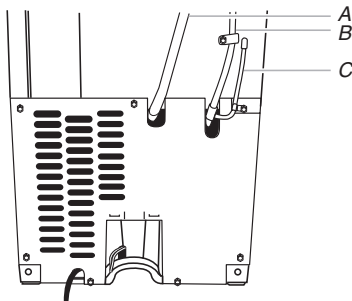

A. Drain hose (drain pump models only)
B. Vent hose (drain pump models only)
C. Water supply line