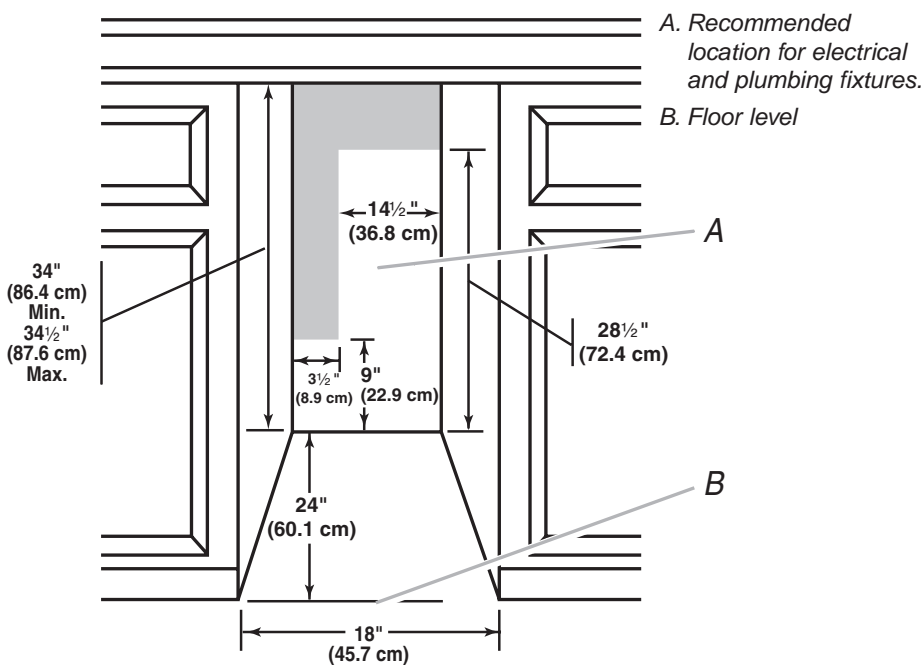

## CABINET OPENING DIMENSIONS

## PRODUCT DIMENSIONS

Drain lines must have a minimum of 5/8" (15.88 mm) inside diameter.

Drain lines must have a 1" drop per 48" (2.54 cm drop per 122 cm) of run or 1/4" drop per 12" (6.35 mm per 30.48 cm) of run and must not have low points where water can settle.