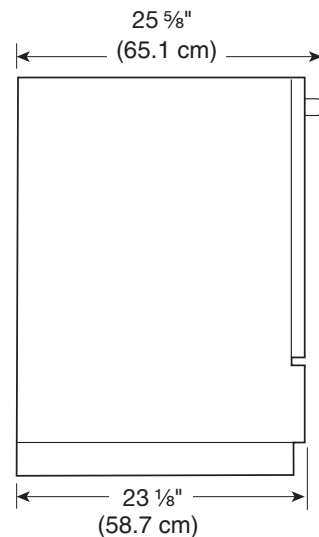

## CABINET OPENING DIMENSIONS

### SIDE VIEW

## PRODUCT DIMENSIONS

Drain lines must have a minimum of 5/8" (15.88 mm) inside diameter.

Drain lines must have a 1" drop per 48" (2.54 cm drop per 122 cm) of run or 1/4" drop per 12" (6.35 mm per 30.48 cm) of run and must not have low points where water can settle.