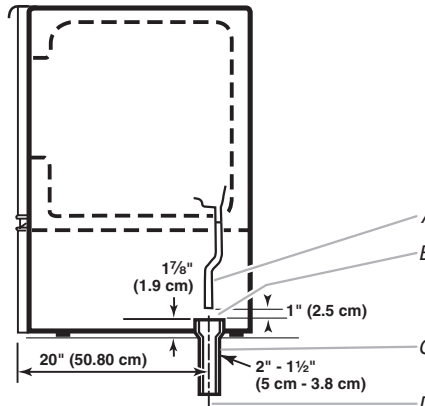

## CABINET OPENING DIMENSIONS

## PRODUCT DIMENSIONS

Drain lines must have a minimum of 5/8" (15.88 mm) inside diameter.

Drain lines must have a 1" drop per 48" (2.54 cm drop per 122 cm) of run or 1/4" drop per 12" (6.35 mm per 30.48 cm) of run and must not have low points where water can settle.