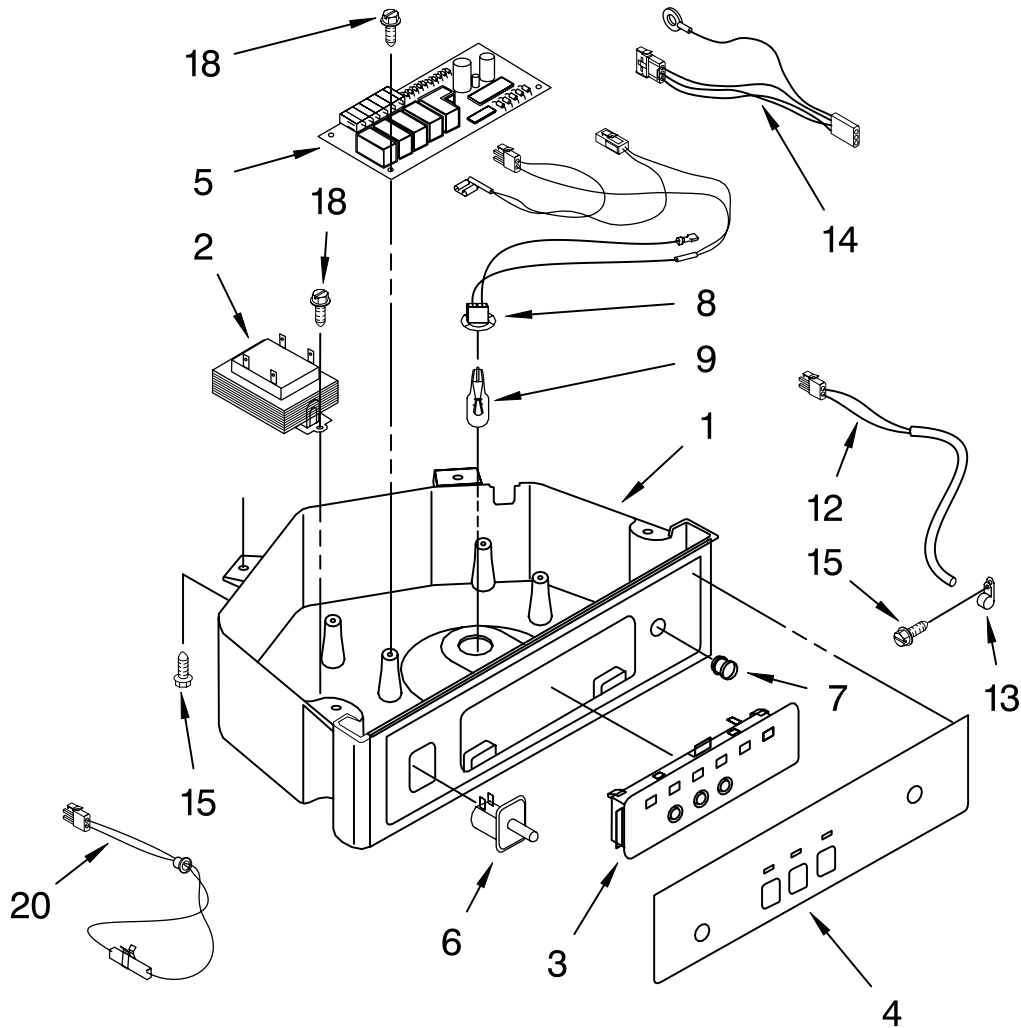

# EVAPORATOR, ICE CUTTER GRID AND WATER PARTS

For Models: KUIC15NLSS0  
(Stainless Steel)

<u>Illus.</u> <u>No.</u>	<u>Part</u> <u>No.</u>	<u>DESCRIPTION</u>
1	2313644	Valve, Complete Water
2	2217286	Tube, Plastic
3	488208	Screw
4	2185523	Dispenser, Water
5	2217269	Evaporator
8	2172593	Tube, Water Fill
9	488660	Nut, Speed
10	836667	Spacer
11	2208539	Fastener, Pushnut
12	489443	Screw
13	2185625	Reservoir, Water Slide
14	2185626	Tube
15	2185673	Hose, Overflow
16	2313604	Guide-Ice, Grid
17	2313603	Bracket, Front and Rear
18	2313602	Bracket, Side Left and Right
19	2185681	Harness, Grid
20	2313745	Tube
26	3400886	Screw 8-18 x 1 1/4
28	2313637	Grid Assembly (Complete)
29	2174754	Wire, Grid Cutter
30	2185570	Cover, Grid
31	8281228	Thumbscrew
32	2217379	Reservoir, Water
33	3400884	Screw 8-18 x 5/8
34	2185696	Cap, Drain
35	3400909	Nut, Push-In

# PUMP PARTS

For Models: KUIC15NLSS0  
(Stainless Steel)

<b>Illus. No.</b>	<b>Part No.</b>	<b>DESCRIPTION</b>
1	2217220	Pump, Water (Complete)
2	3400884	Screw 8-18 x 5/8
3	2185677	Cover, Pump
4	2185585	Bracket, Connector Assembly

# CONTROL PANEL PARTS

For Models: KUIC15NLSS0  
(Stainless Steel)

Illus. No.	Part No.	DESCRIPTION	Illus. No.	Part No.	DESCRIPTION	Illus. No.	Part No.	DESCRIPTION
1	2185738	Box, Control	6	2149705	Switch, Plunger	13	2185825	Clamp
2	2185657	Transformer	7	2185694	Lens, LED	14	2187836	Wiring Harness, Main to Pump
3	2185592	Assembly, Switch (ALSO ORDER #4)	8	2185692	Wiring Harness Grid/ Light	15	3400884	Screw
4	2208317W	Overlay	9	745362	Bulb	18	3400850	Screw 8-16 x 3/8
5	2304016	Control Board	12	2313633	Thermostat, Bin	20	2313635	Thermister, Ice Control