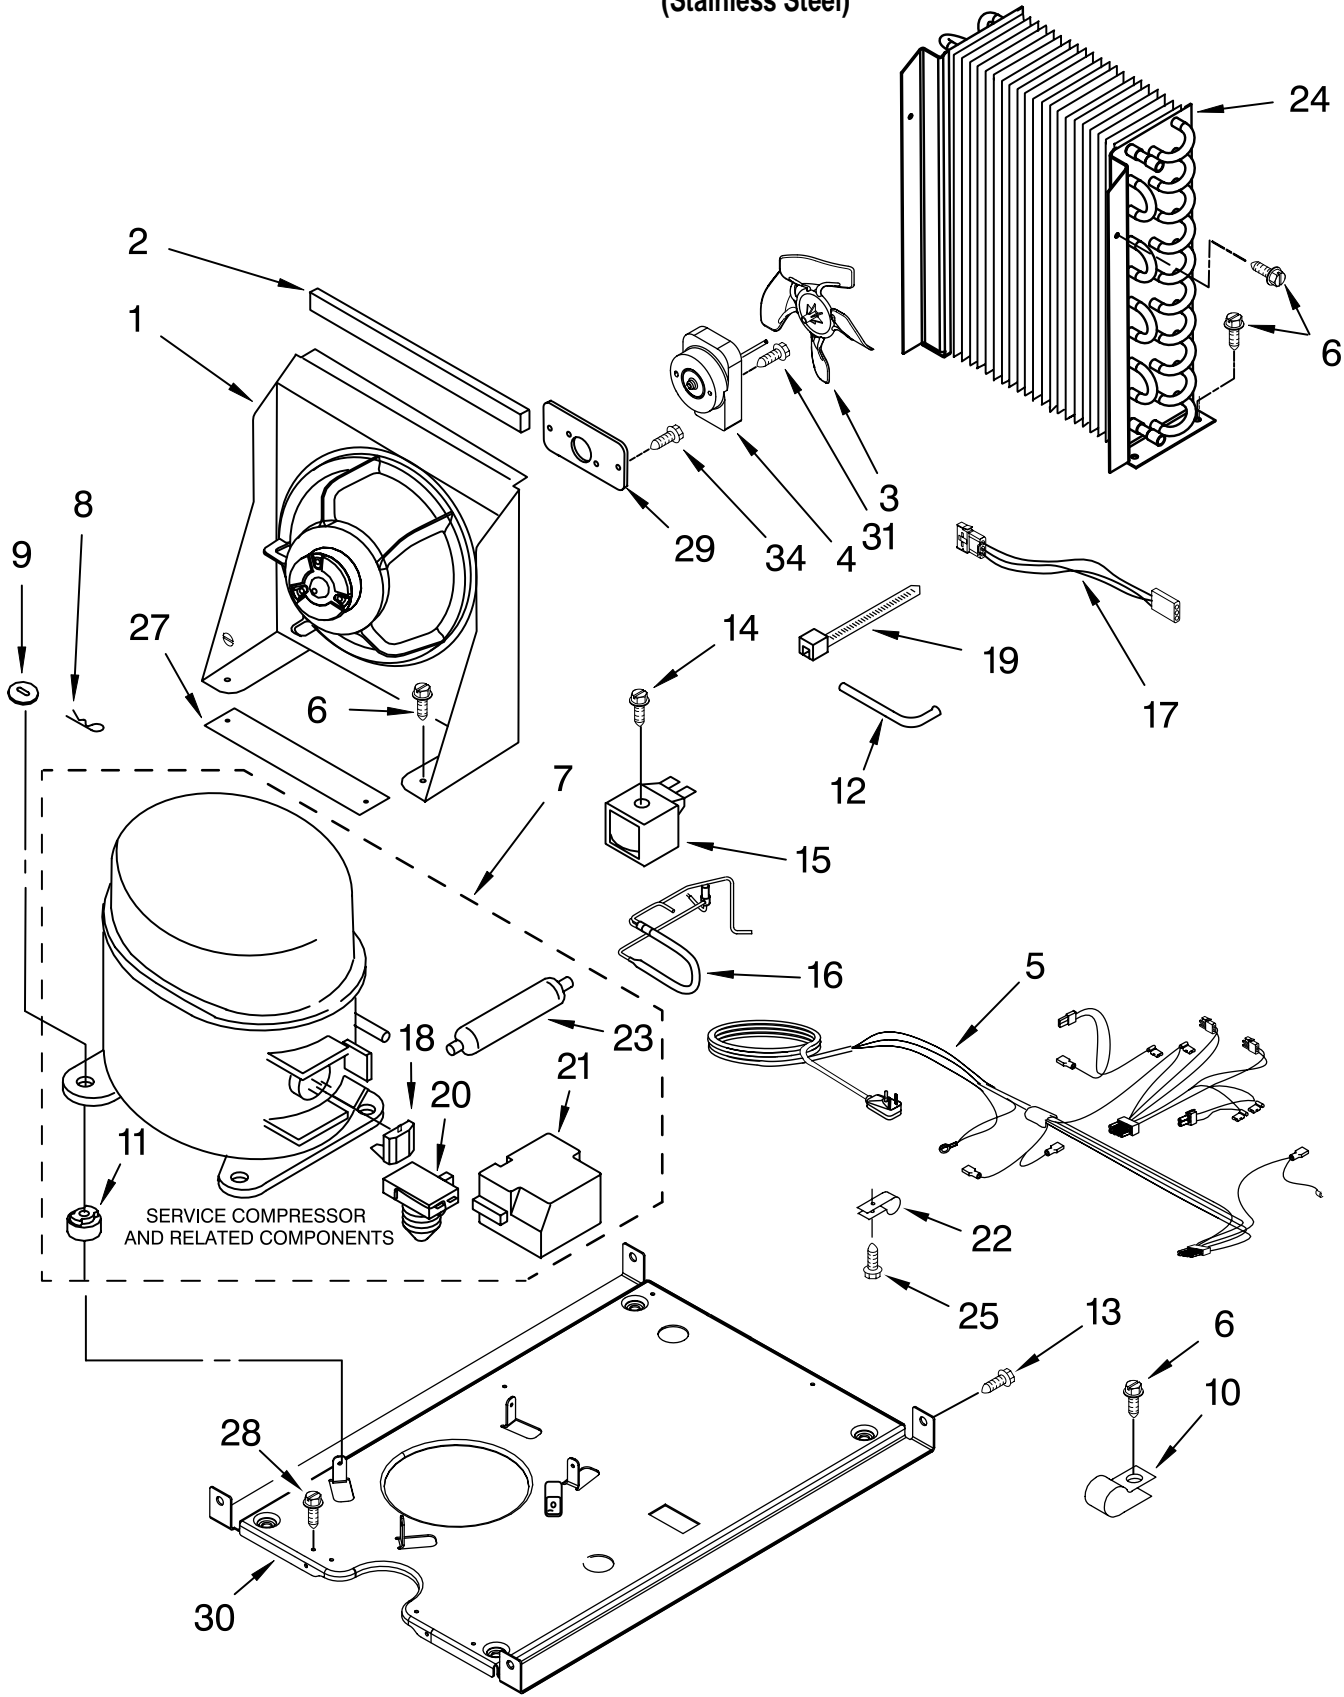

UNIT PARTS

For Models: KUIC15NLSS0

(Stainless Steel)

FOR ORDERING INFORMATION REFER TO PARTS PRICE LIST

UNIT PARTS

For Models: KUIC15NLSS0
(Stainless Steel)

Illus. No.	Part No.	DESCRIPTION
1	2185532	Bracket, Fan Mtg.
2	2185675	Pad, Foam
3	2188935	Blade, Fan
4	2188891	Motor, Fan
5	2313636	Wiring Harness, Complete Unit (Includes Power Cord
6	304392	Screw 8-18 x 1/2
7	2313858	Compressor (Includes Illus. 11, 18, 20, 21 & 23)
8	A201435	Clip, Mounting
9	A201441	Shim (4)
10	2185960	Clamp (Power Cord)
11		Grommet (4)
	2217318	Production
	4387558	Service

Illus. No.	Part No.	DESCRIPTION
12	2208415	Tube, Process
13	489423	Screw
14	489472	Screw
15	759112	Coil, Solenoid
16	759113	Valve, Body
17	2187629	Wiring Harness, Condenser Fan Overload
18		2217223 Production
	4387938	Service (Includes Relay)
19	2155774	Strap
20		Relay, Start
	2217224	Production
	4387938	Service (Includes Overload)

Illus. No.	Part No.	DESCRIPTION
21		Cover, Terminal
	2208371	Production
	4387731	Service
22	2185788	Clamp
23		Drier
	2319826	Production
	4387019	Service
24	2313624	Condenser
25	3400884	Screw
27	2217397	Pad, Foam (2)
28	488500	Screw
29	2301979	Plate, Mtg.
30	2217388	Base, Unit
31	8281197	Screw
34	8281196	Screw

REFRIGERANT CHARGE

6.5 OZ. (R134A)

FOR ORDERING INFORMATION REFER TO PARTS PRICE LIST