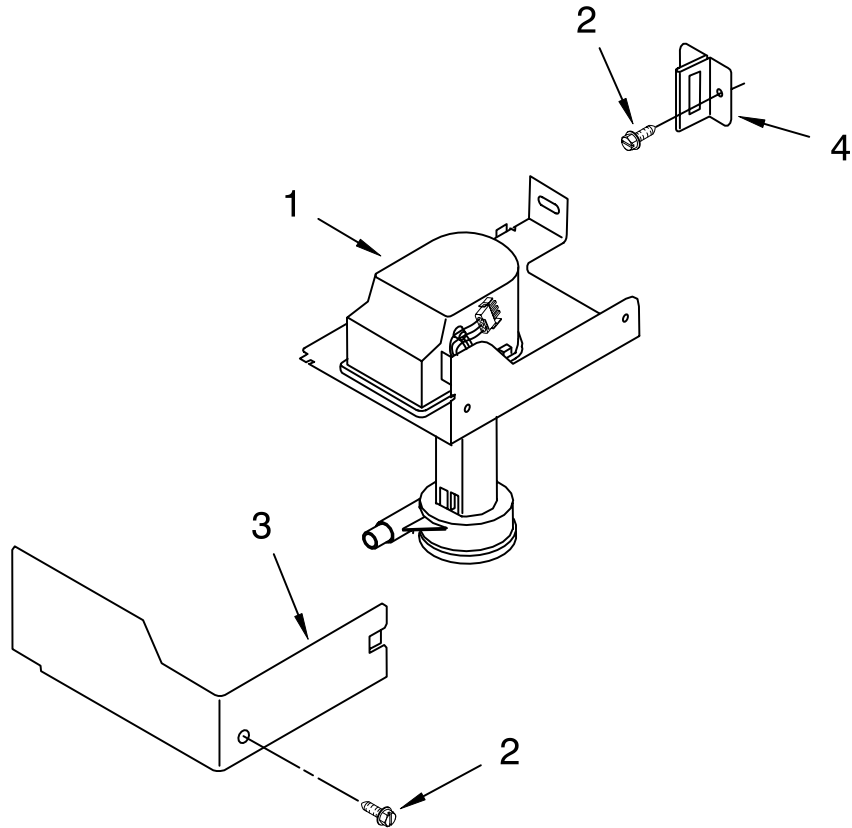

PUMP PARTS

For Models: KUIC15NLSS0
(Stainless Steel)

Illus. No.	Part No.	DESCRIPTION
1	2217220	Pump, Water (Complete)
2	3400884	Screw 8-18 x 5/8
3	2185677	Cover, Pump
4	2185585	Bracket, Connector Assembly

FOR ORDERING INFORMATION REFER TO PARTS PRICE LIST