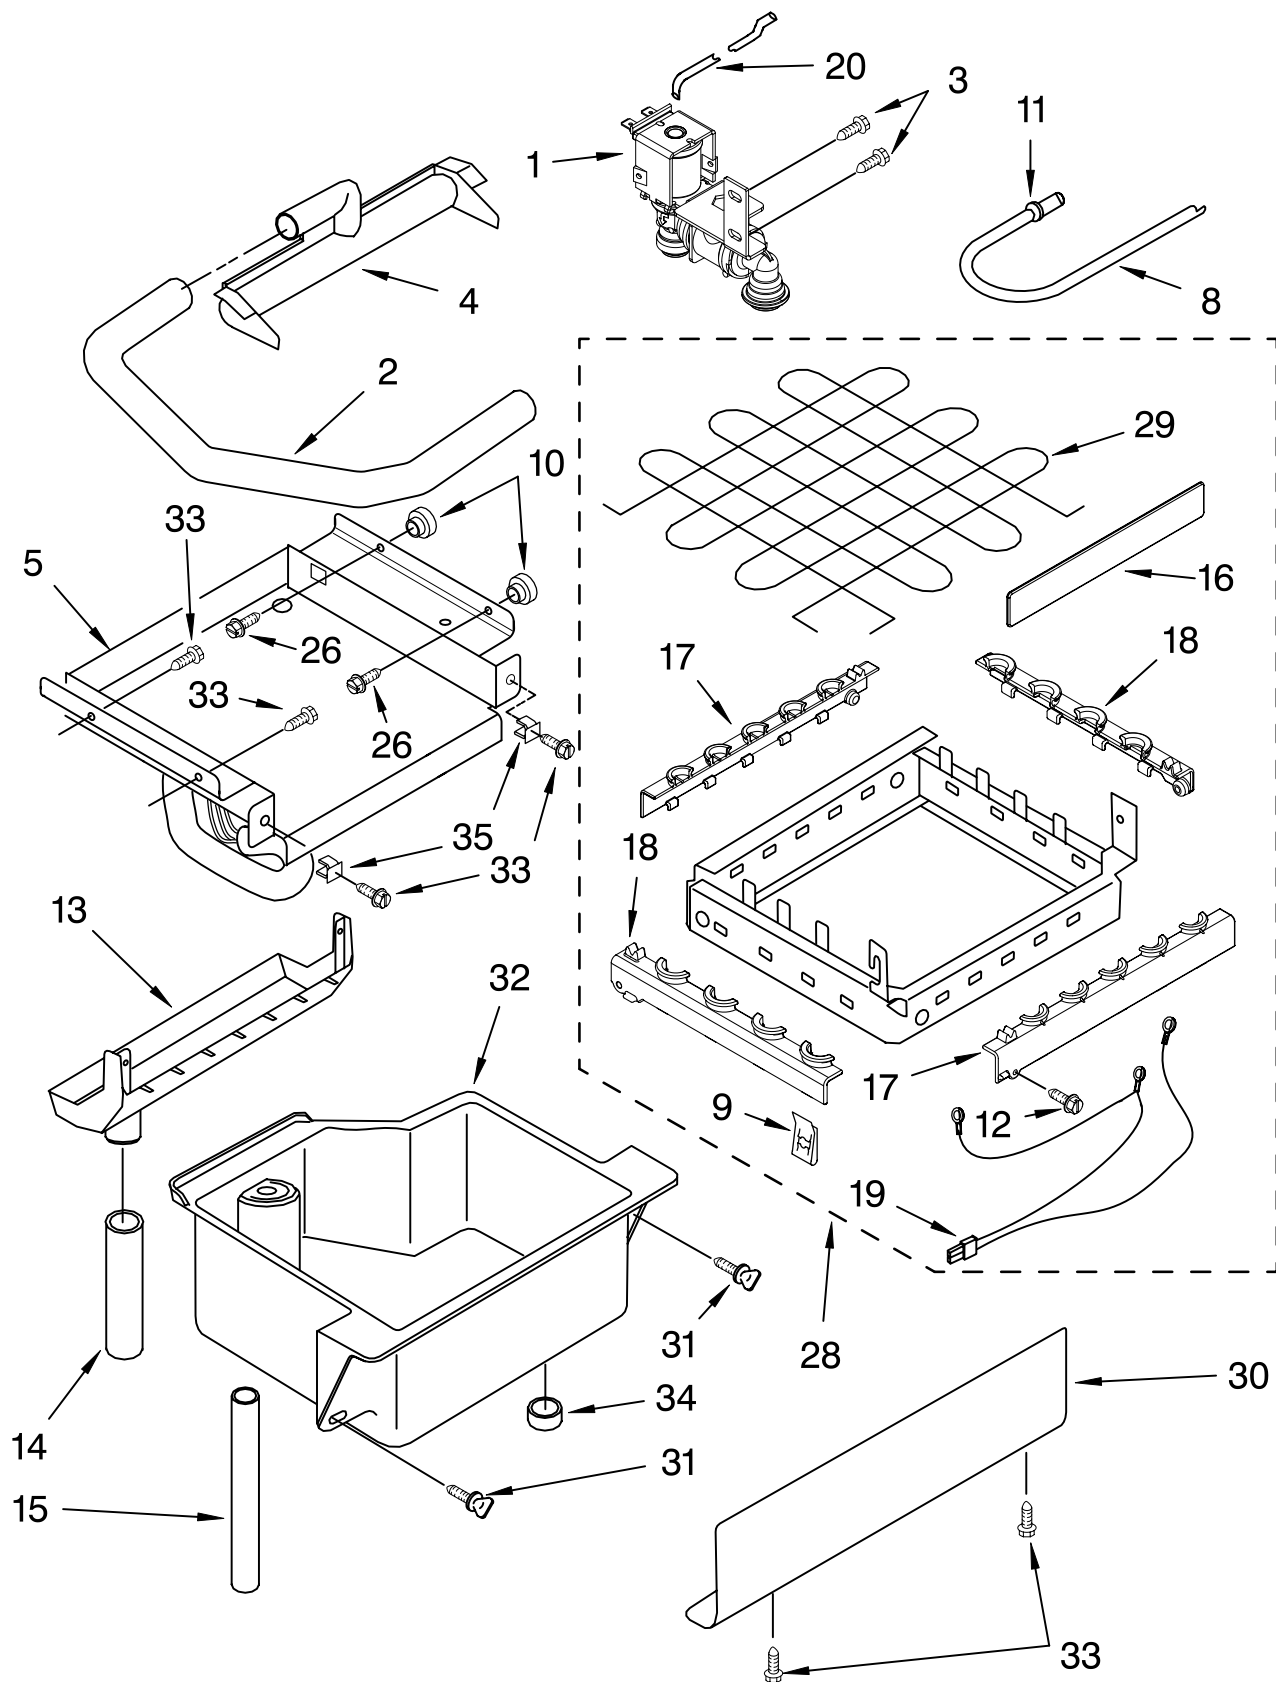

EVAPORATOR, ICE CUTTER GRID AND WATER PARTS

For Models: KUIC15NLSS0
(Stainless Steel)

FOR ORDERING INFORMATION REFER TO PARTS PRICE LIST

EVAPORATOR, ICE CUTTER GRID AND WATER PARTS

For Models: KUIC15NLSS0
(Stainless Steel)

<u>Illus.</u> <u>No.</u>	<u>Part</u> <u>No.</u>	<u>DESCRIPTION</u>
1	2313644	Valve, Complete Water
2	2217286	Tube, Plastic
3	488208	Screw
4	2185523	Dispenser, Water
5	2217269	Evaporator
8	2172593	Tube, Water Fill
9	488660	Nut, Speed
10	836667	Spacer
11	2208539	Fastener, Pushnut
12	489443	Screw
13	2185625	Reservoir, Water Slide
14	2185626	Tube
15	2185673	Hose, Overflow
16	2313604	Guide-Ice, Grid
17	2313603	Bracket, Front and Rear
18	2313602	Bracket, Side Left and Right
19	2185681	Harness, Grid
20	2313745	Tube
26	3400886	Screw 8-18 x 1 1/4
28	2313637	Grid Assembly (Complete)
29	2174754	Wire, Grid Cutter
30	2185570	Cover, Grid
31	8281228	Thumbscrew
32	2217379	Reservoir, Water
33	3400884	Screw 8-18 x 5/8
34	2185696	Cap, Drain
35	3400909	Nut, Push-In

FOR ORDERING INFORMATION REFER TO PARTS PRICE LIST