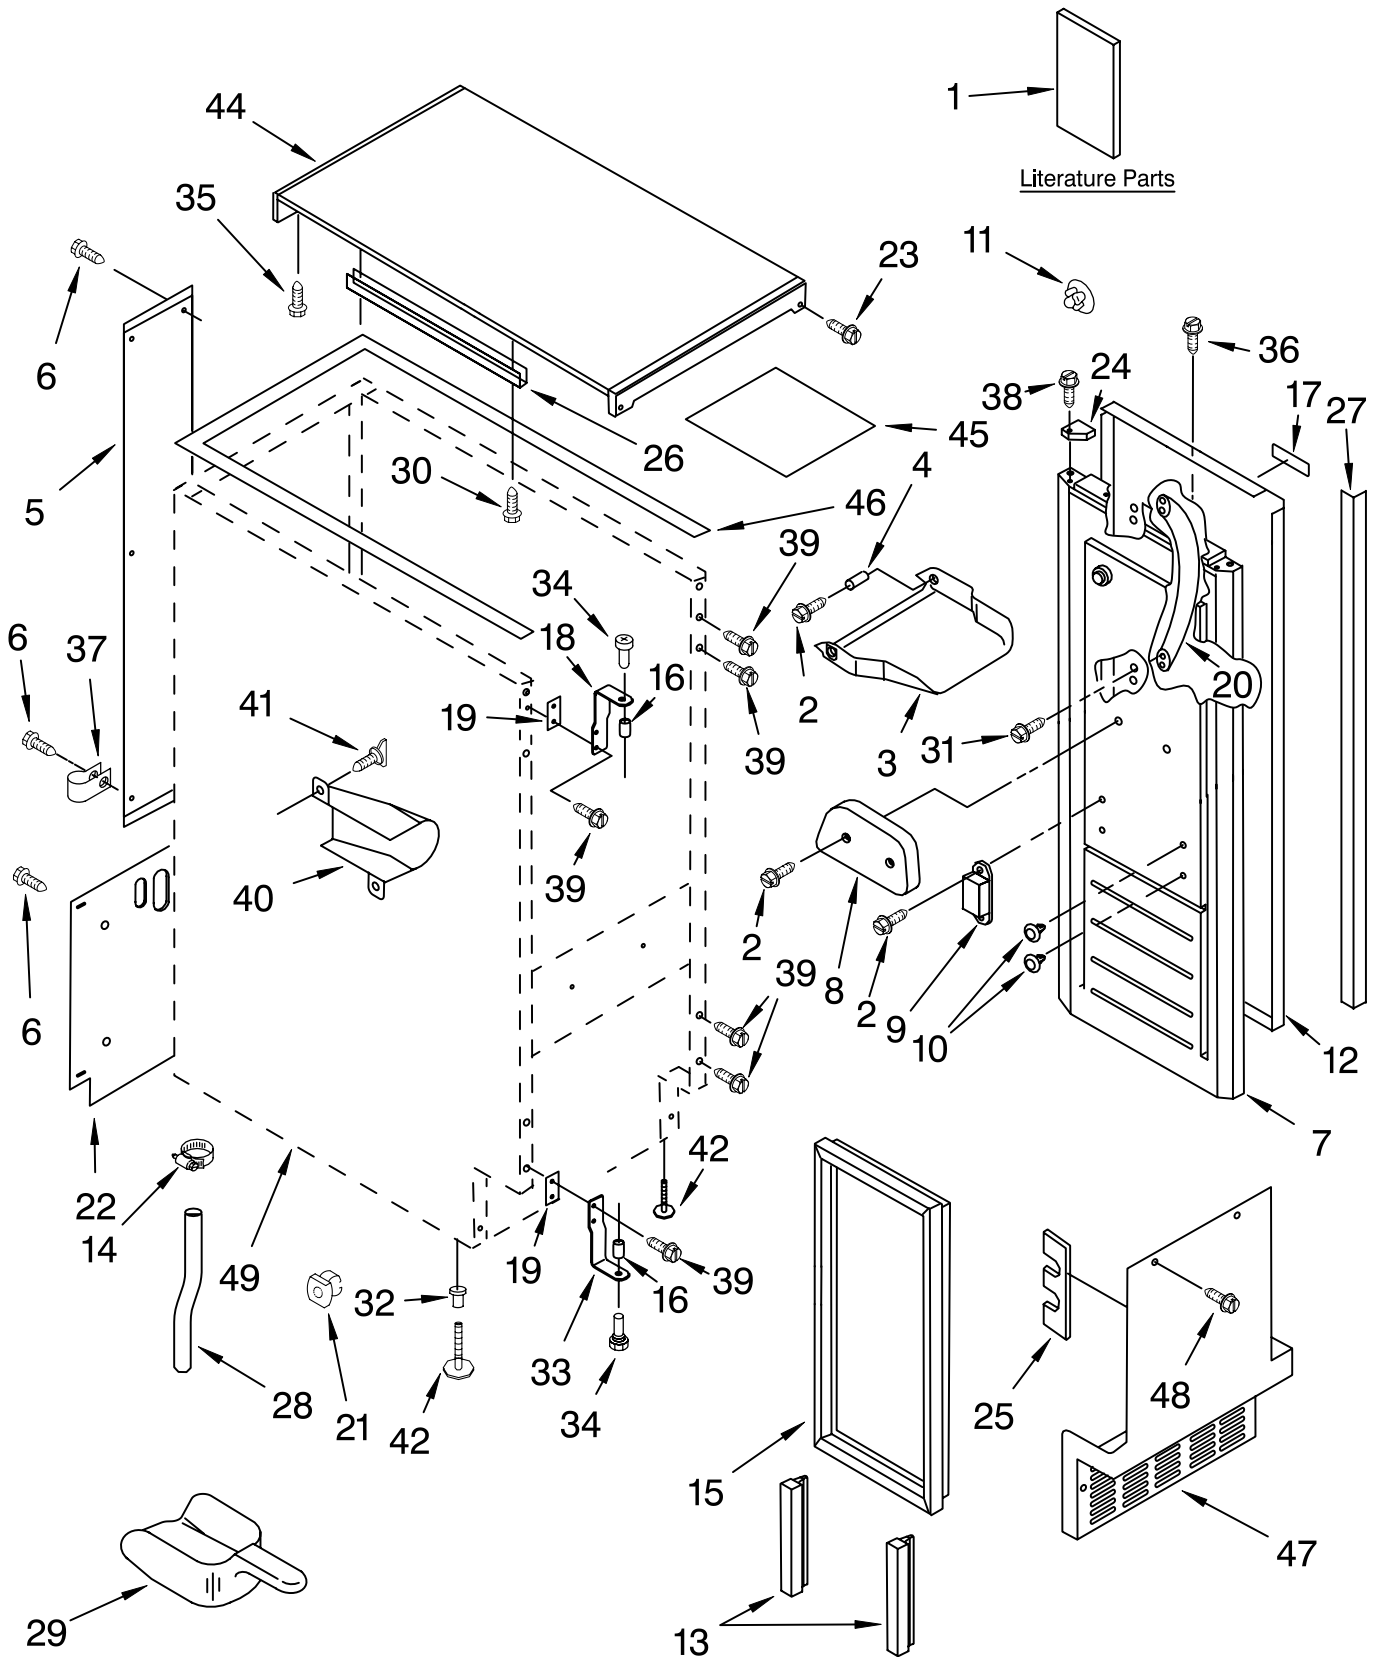

# CABINET LINER AND DOOR PARTS

For Models: KUIC15NLSS0  
(Stainless Steel)

ICE CUBE  
MAKER

**KitchenAid®**

FOR ORDERING INFORMATION REFER TO PARTS PRICE LIST

# CABINET LINER AND DOOR PARTS

For Models: KUIC15NLSS0  
(Stainless Steel)

Illus. No.	Part No.	DESCRIPTION	Illus. No.	Part No.	DESCRIPTION	Illus. No.	Part No.	DESCRIPTION
1		Literature Parts	15	2217294	Gasket, Door	30	3400884	Screw 8-18 x 5/8
	2313787	Use & Care Guide	16	2185640	Sleeve, Hinge	31	3400037	Screw 10-32 x 3/8
	2313882	Service & Wiring Sheet	17	W10046610	Nameplate	32	3400240	Nut, Leg Leveler
2	3400886	Screw 8-18 x 1 1/4	18	2185710	Hinge, Top	33	2185711	Hinge, Bottom
3	2185742	Bin, Door	19	2185709	Shim, Hinge	34	2185712	Pin, Hinge
4	2185678	Spacer	20	9872207S	Handle, Door	35	489048	Screw, Ground
5	2217394	Cover, Wiring	21	692400	Nut, Push-In	36	8281186	Screw
6	489442	Screw	22	2185730	Assembly, Unit Cover	37	2208136	Clamp
7	2932803B	Door	23	8281184	Screw 8-18 x 1/2	38	348689	Screw 8-18 x 3/4
8	2185695	Cam, Door	24		Filler, Endcap	39	489423	Screw
9	2217393	Assembly, Magnetic Catch		2185655B	Left Side	40	2185927	Holder, Scoop
10	941839	Plug, Hole		2185656B	Right Side	41	8281228	Thumbscrew
11	2189000	Hole Plug, Handle	25	2185756	Pad, Foam	42	3374849	Leg, Leveler (4)
12	2313816	Wrap, Door	26	2185691	Channel, Wiring	44	2929700B	Top
13	2217367	Gasket, Bottom	27	2185964	Grommet, Edge Guard (2)	45	2185690	Shield, Electrical
14	489503	Clamp	28	2185989	Tube, Drain	46	2217293	Gasket, Top Panel
			29	585158	Scoop	47	2185571B	Grill, Front
						48	489474	Screw 8-18 x 1
						49		Cabinet & Liner (NOT SERVICED)