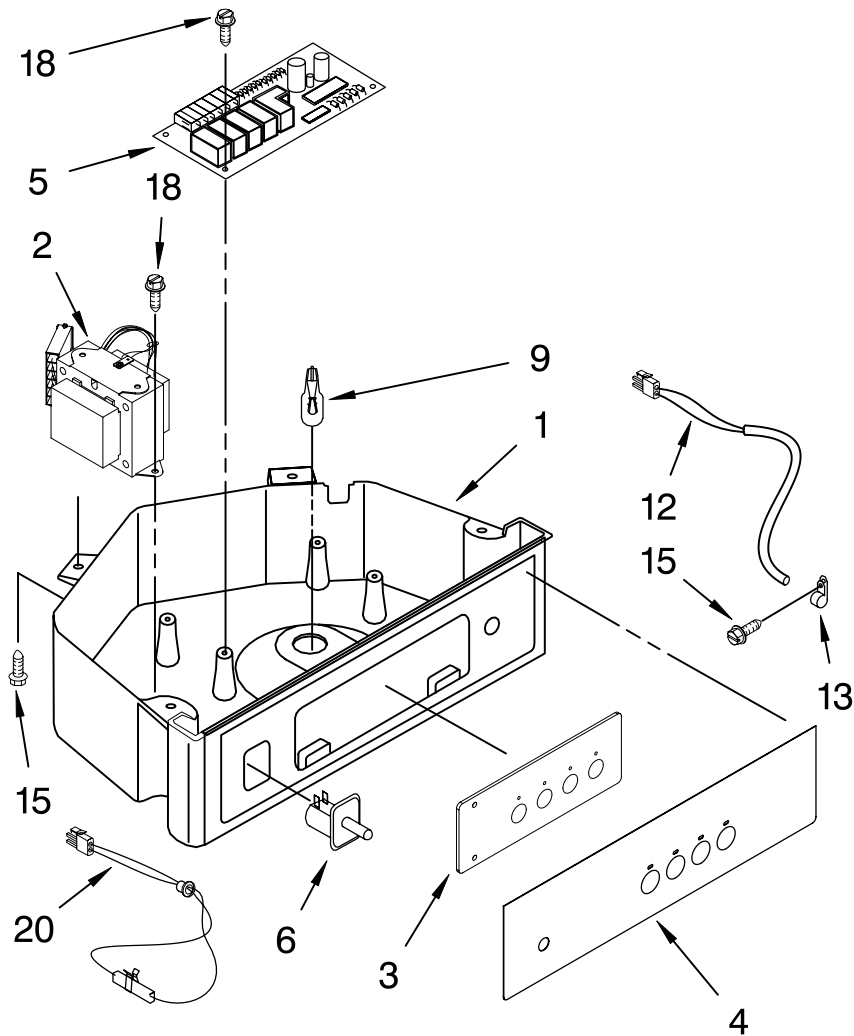

For Model: KUIC15NLTS0
(Stainless Steel)

Illus. No.	Part No.	DESCRIPTION
1	2313741	Valve, Complete Water
2	2217286	Tube, Plastic
3	488208	Screw
4	2185523	Dispenser, Water
5	2217269	Evaporator
6	2313705	Pump, Drain
7	2313851	Tube, Reservoir Pump
8	2172593	Tube, Water Fill
9	488660	Nut, Speed
10	836667	Spacer
11	2208539	Fastener, Pushnut
12	489443	Screw
13	2185625	Reservoir, Water Slide
14	2185626	Tube
15	2313890	Hose, Overflow
16	2313604	Guide-Ice, Grid
17	2313603	Bracket, Front and Rear
18	2313602	Bracket, Side Left and Right
19	2185681	Harness, Grid
20	2324305	Tube
21	2310169	Wire Assembly (Valve)
26	3400886	Screw
28	2313637	Grid Assembly (Complete)
29	2174754	Wire, Grid Cutter
30	2185570	Cover, Grid
31	8281228	Thumbscrew
32	2313834	Reservoir, Water
33	3400884	Screw
34	2185696	Cap, Drain
35	3400909	Nut, Push-In

FOR ORDERING INFORMATION REFER TO PARTS PRICE LIST

PUMP PARTS

For Model: KUIC15NLTS0
(Stainless Steel)

Illus. No.	Part No.	DESCRIPTION
1	2313628	Pump-Recirculating
2	3400884	Screw 8-18 X 5/8
3	2185677	Cover, Pump
4	2313844	Bracket, Connector Assembly
5	2313627	Bracket-Pump
6	2313643	Sensor-Water Level
7	2324307	Clip-Retainer (3)
8	2310092	Wiring Harness Main To Pump
9	2313702	Pump Assembly

FOR ORDERING INFORMATION REFER TO PARTS PRICE LIST

CONTROL PANEL PARTS

For Model: KUIC15NLTS0
(Stainless Steel)

Illus. No.	Part No.	DESCRIPTION
1	2185738	Box, Control
2	2310139	Transformer
3	2304122	Assembly, Switch (ALSO ORDER #4)
4	2313693	Overlay
5	2321774	Control Board
6	2149705	Switch, Plunger Grid/Light
9	745362	Bulb
12	2313633	Thermostat, Bin
13	2185825	Clamp
15	3400884	Screw
18	3400850	Screw
20	2313635	Thermister, Ice Control