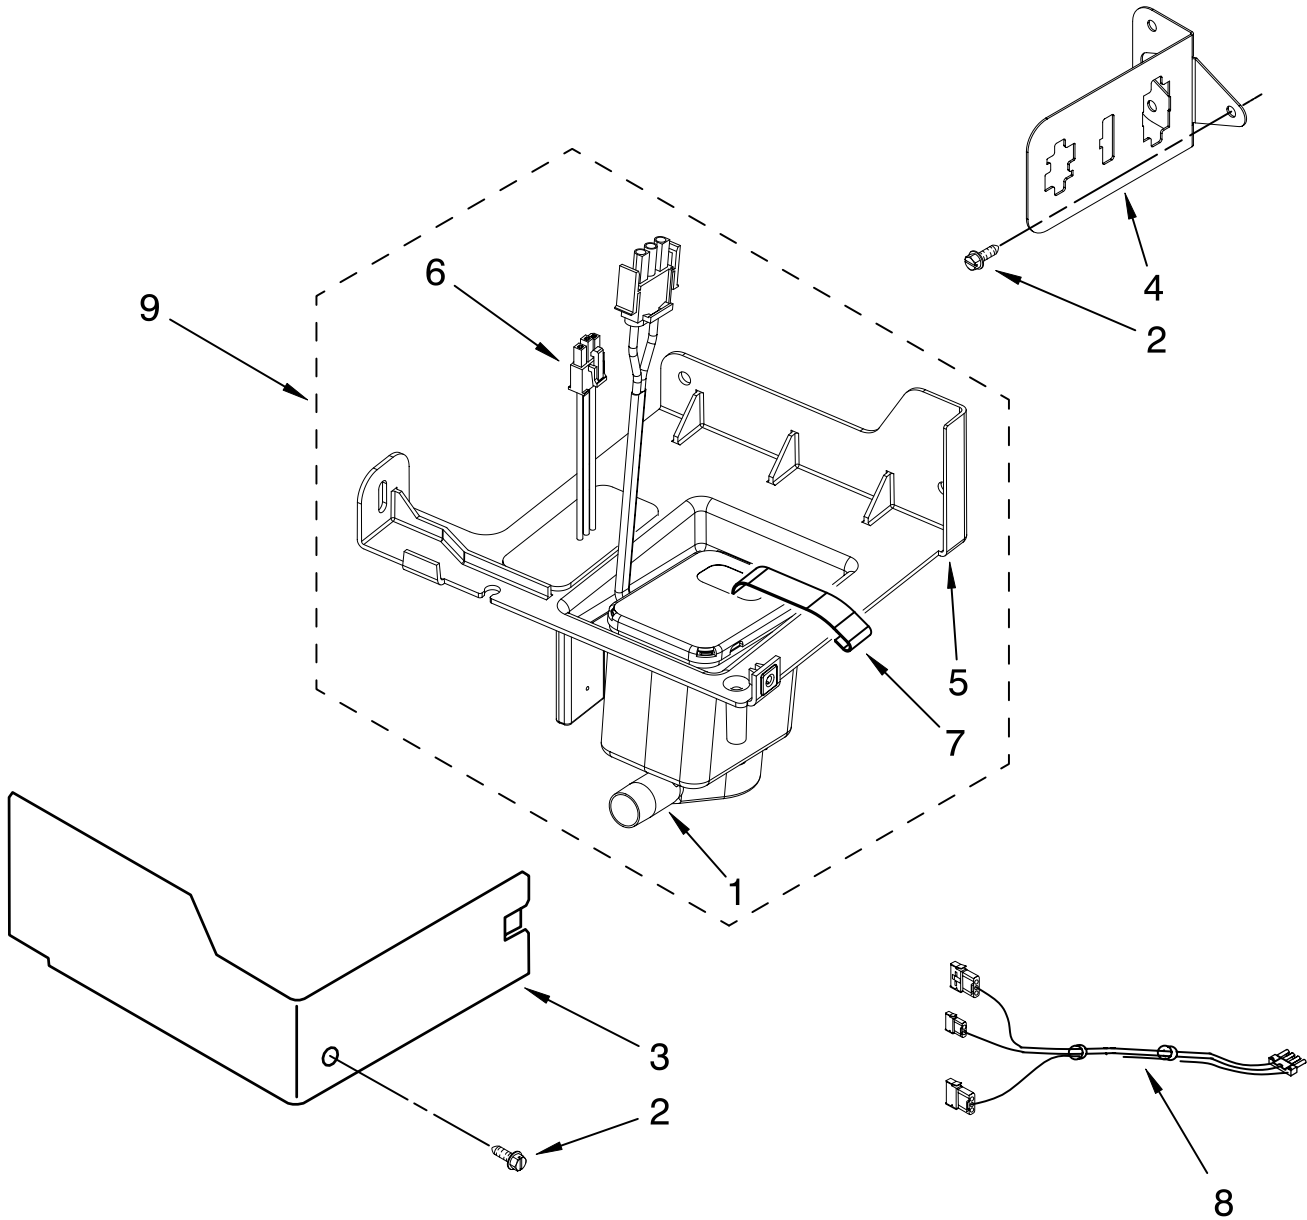

FOR ORDERING INFORMATION REFER TO PARTS PRICE LIST

EVAPORATOR, ICE CUTTER GRID AND WATER PARTS

For Model: KUIC15NLTS0
(Stainless Steel)

FOR ORDERING INFORMATION REFER TO PARTS PRICE LIST

EVAPORATOR, ICE CUTTER GRID AND WATER PARTS

For Model: KUIC15NLTS0
(Stainless Steel)

Illus. No.	Part No.	DESCRIPTION
1	2313741	Valve, Complete Water
2	2217286	Tube, Plastic
3	488208	Screw
4	2185523	Dispenser, Water
5	2217269	Evaporator
6	2313705	Pump, Drain
7	2313851	Tube, Reservoir Pump
8	2172593	Tube, Water Fill
9	488660	Nut, Speed
10	836667	Spacer
11	2208539	Fastener, Pushnut
12	489443	Screw
13	2185625	Reservoir, Water Slide
14	2185626	Tube
15	2313890	Hose, Overflow
16	2313604	Guide-Ice, Grid
17	2313603	Bracket, Front and Rear
18	2313602	Bracket, Side Left and Right
19	2185681	Harness, Grid
20	2324305	Tube
21	2310169	Wire Assembly (Valve)
26	3400886	Screw
28	2313637	Grid Assembly (Complete)
29	2174754	Wire, Grid Cutter
30	2185570	Cover, Grid
31	8281228	Thumbscrew
32	2313834	Reservoir, Water
33	3400884	Screw
34	2185696	Cap, Drain
35	3400909	Nut, Push-In

FOR ORDERING INFORMATION REFER TO PARTS PRICE LIST

PUMP PARTS

For Model: KUIC15NLTS0
(Stainless Steel)

Illus. No.	Part No.	DESCRIPTION
1	2313628	Pump-Recirculating
2	3400884	Screw 8-18 X 5/8
3	2185677	Cover, Pump
4	2313844	Bracket, Connector Assembly
5	2313627	Bracket-Pump
6	2313643	Sensor-Water Level
7	2324307	Clip-Retainer (3)
8	2310092	Wiring Harness Main To Pump
9	2313702	Pump Assembly