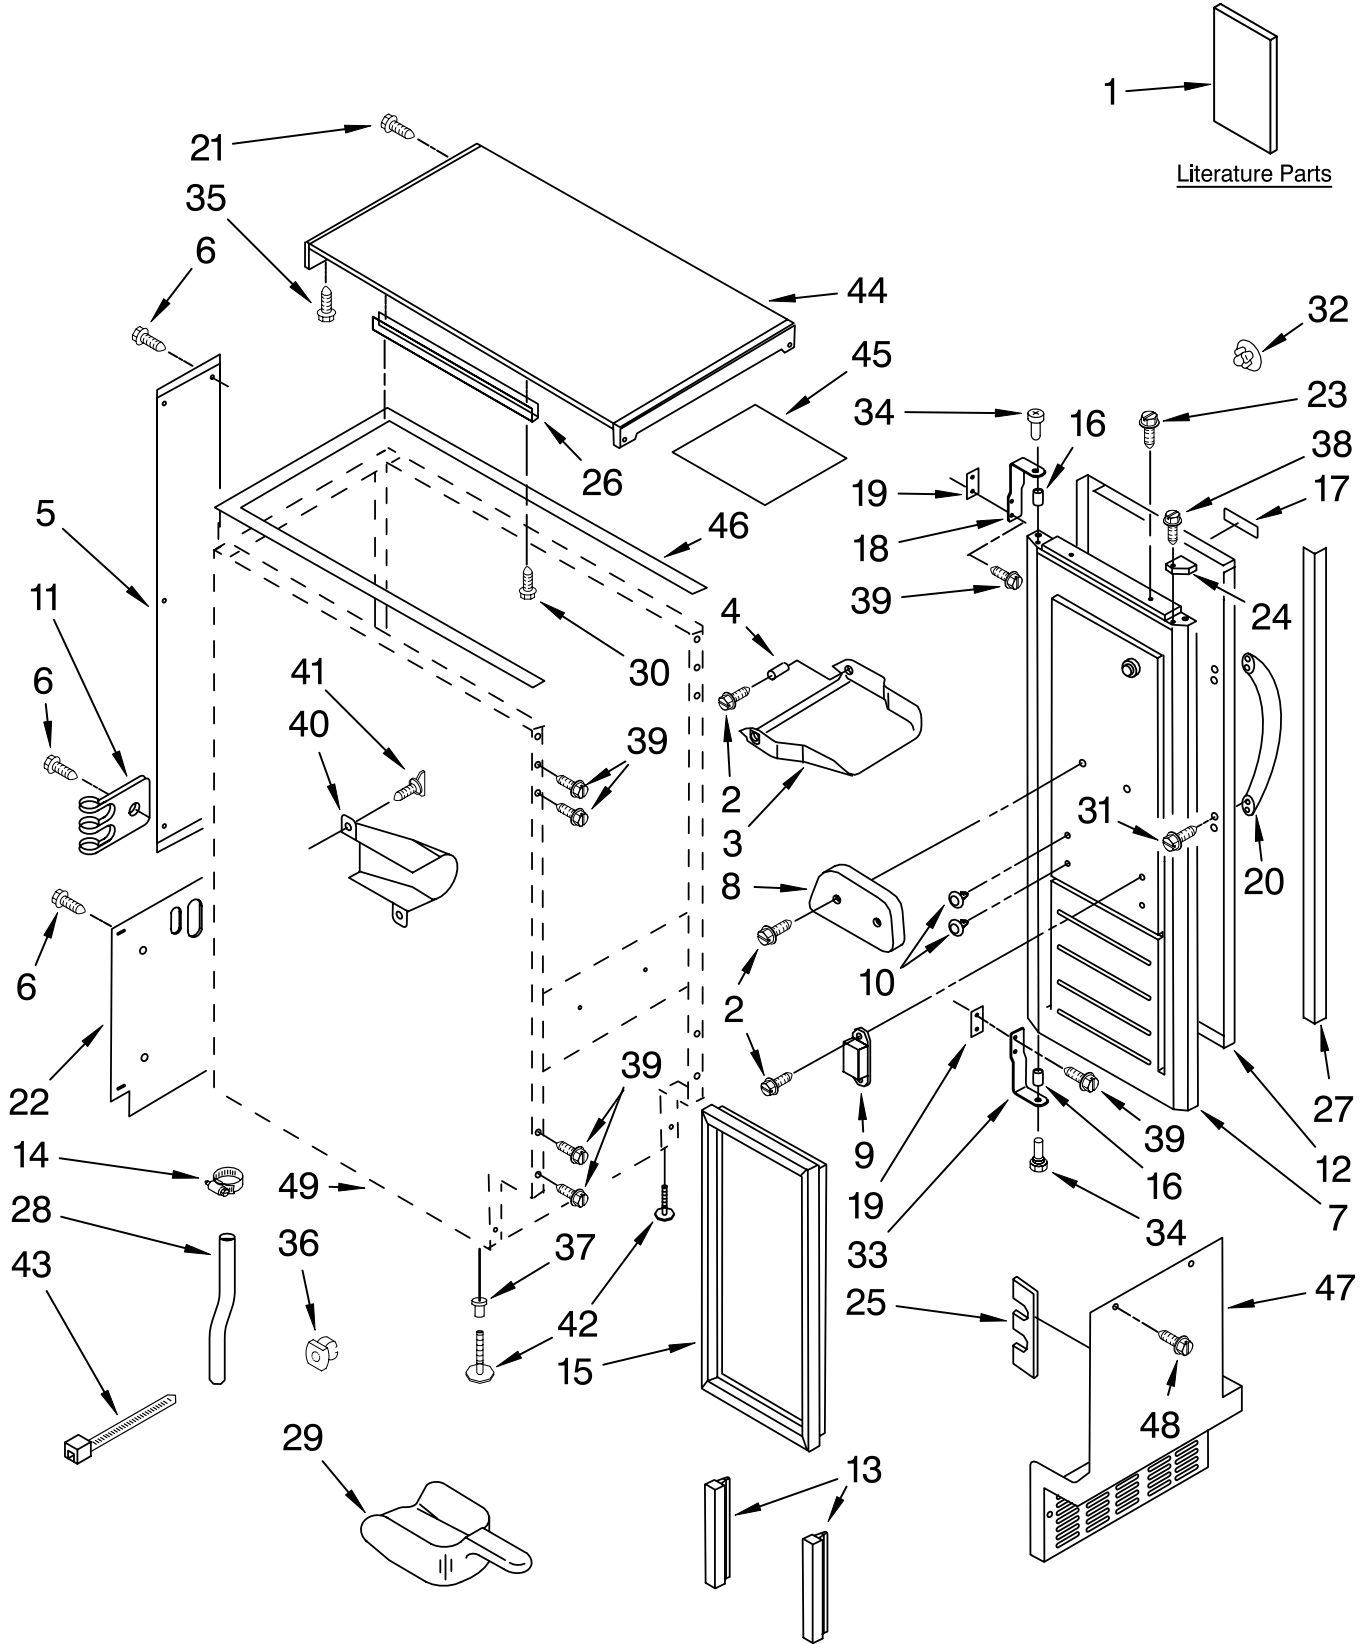

CABINET LINER AND DOOR PARTS

ICE CUBE
MAKER

For Model: KUIC15NLTS0
(Stainless Steel)

KitchenAid®

FOR ORDERING INFORMATION REFER TO PARTS PRICE LIST

CABINET LINER AND DOOR PARTS

For Model: KUIC15NLTS0
(Stainless Steel)

Illus. No.	Part No.	DESCRIPTION	Illus. No.	Part No.	DESCRIPTION	Illus. No.	Part No.	DESCRIPTION
1		Literature Parts	14	489503	Clamp	31	3400037	Screw
	2313814	Use & Care Guide	15	2217294	Gasket, Door	32	2189000	Plug, Handle
	2324311	Service & Wiring Sheet	16	2185640	Sleeve, Hinge	33	2185711	Hinge, Bottom
			17	W10046610	Nameplate	34	2185712	Pin, Hinge
			18	2185710	Hinge, Top	35	489048	Screw, Ground
2	3400886	Screw	19	2185709	Shim, Hinge	36	692400	Nut, Push-In
3	2185742	Bin, Door	20	9872207S	Handle, Door	37	3400240	Nut, Leg Leveler
4	2185678	Spacer	21	8281184	Screw	38	348689	Screw
5	2217394	Cover, Wiring	22	2185730	Assembly, Unit Cover	39	489423	Screw
6	489442	Screw	23	8281186	Screw	40	2185927	Holder, Scoop
7	2932803B	Door	24		Filler, Endcap	41	8281228	Thumbscrew
8	2185695	Cam, Door		2185655B	Left Side	42	3374849	Leg, Leveler (4)
9	2217393	Assembly, Magnetic Catch		2185656B	Right Side	43	2155774	Strap
10	941839	Plug, Hole	25	2185756	Pad, Foam	44	2929700B	Top
11	2208136	Clamp	26	2185691	Channel, Wiring	45	2185690	Shield, Electrical
12	2313816	Wrap, Door	27	2185964	Grommet, Edge Guard (2)	46	2217293	Gasket, Top Panel
13	2217367	Gasket, Bottom		2185989	Tube, Drain	47	2185571B	Grill, Front
			28	2185989	Tube, Drain	48	489474	Screw
			29	585158	Scoop	49		Cabinet & Liner (NOT SERVICED)
			30	3400884	Screw			

FOR ORDERING INFORMATION REFER TO PARTS PRICE LIST

PUMP PARTS

For Model: KUIC15NLTS0
(Stainless Steel)

Illus. No.	Part No.	DESCRIPTION
1	2313628	Pump-Recirculating
2	3400884	Screw 8-18 X 5/8
3	2185677	Cover, Pump
4	2313844	Bracket, Connector Assembly
5	2313627	Bracket-Pump
6	2313643	Sensor-Water Level
7	2324307	Clip-Retainer (3)
8	2310092	Wiring Harness Main To Pump
9	2313702	Pump Assembly