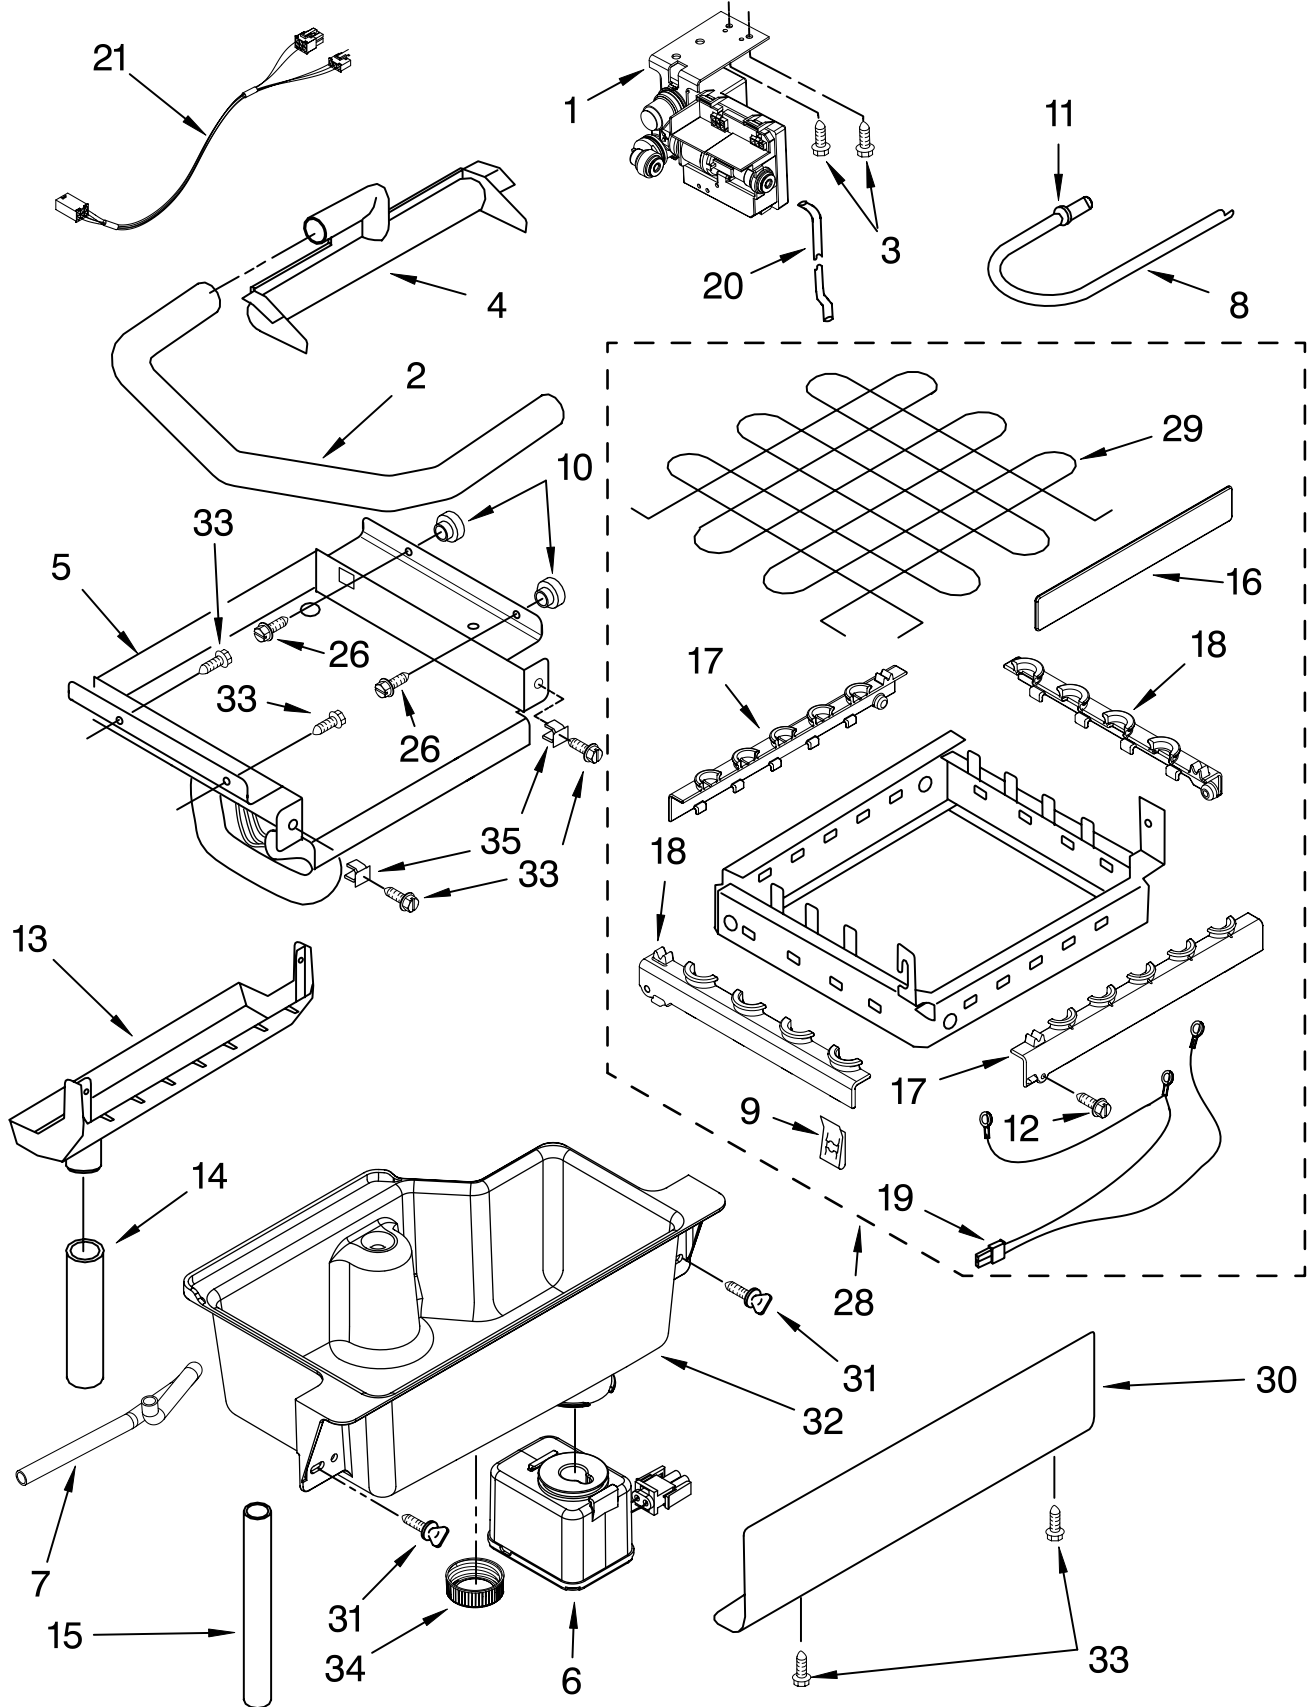

EVAPORATOR, ICE CUTTER GRID AND WATER PARTS

For Model: KUIC15NLTS0
(Stainless Steel)

FOR ORDERING INFORMATION REFER TO PARTS PRICE LIST

EVAPORATOR, ICE CUTTER GRID AND WATER PARTS

For Model: KUIC15NLTS0
(Stainless Steel)

Illus. No.	Part No.	DESCRIPTION
1	2313741	Valve, Complete Water
2	2217286	Tube, Plastic
3	488208	Screw
4	2185523	Dispenser, Water
5	2217269	Evaporator
6	2313705	Pump, Drain
7	2313851	Tube, Reservoir Pump
8	2172593	Tube, Water Fill
9	488660	Nut, Speed
10	836667	Spacer
11	2208539	Fastener, Pushnut
12	489443	Screw
13	2185625	Reservoir, Water Slide
14	2185626	Tube
15	2313890	Hose, Overflow
16	2313604	Guide-Ice, Grid
17	2313603	Bracket, Front and Rear
18	2313602	Bracket, Side Left and Right
19	2185681	Harness, Grid
20	2324305	Tube
21	2310169	Wire Assembly (Valve)
26	3400886	Screw
28	2313637	Grid Assembly (Complete)
29	2174754	Wire, Grid Cutter
30	2185570	Cover, Grid
31	8281228	Thumbscrew
32	2313834	Reservoir, Water
33	3400884	Screw
34	2185696	Cap, Drain
35	3400909	Nut, Push-In

FOR ORDERING INFORMATION REFER TO PARTS PRICE LIST