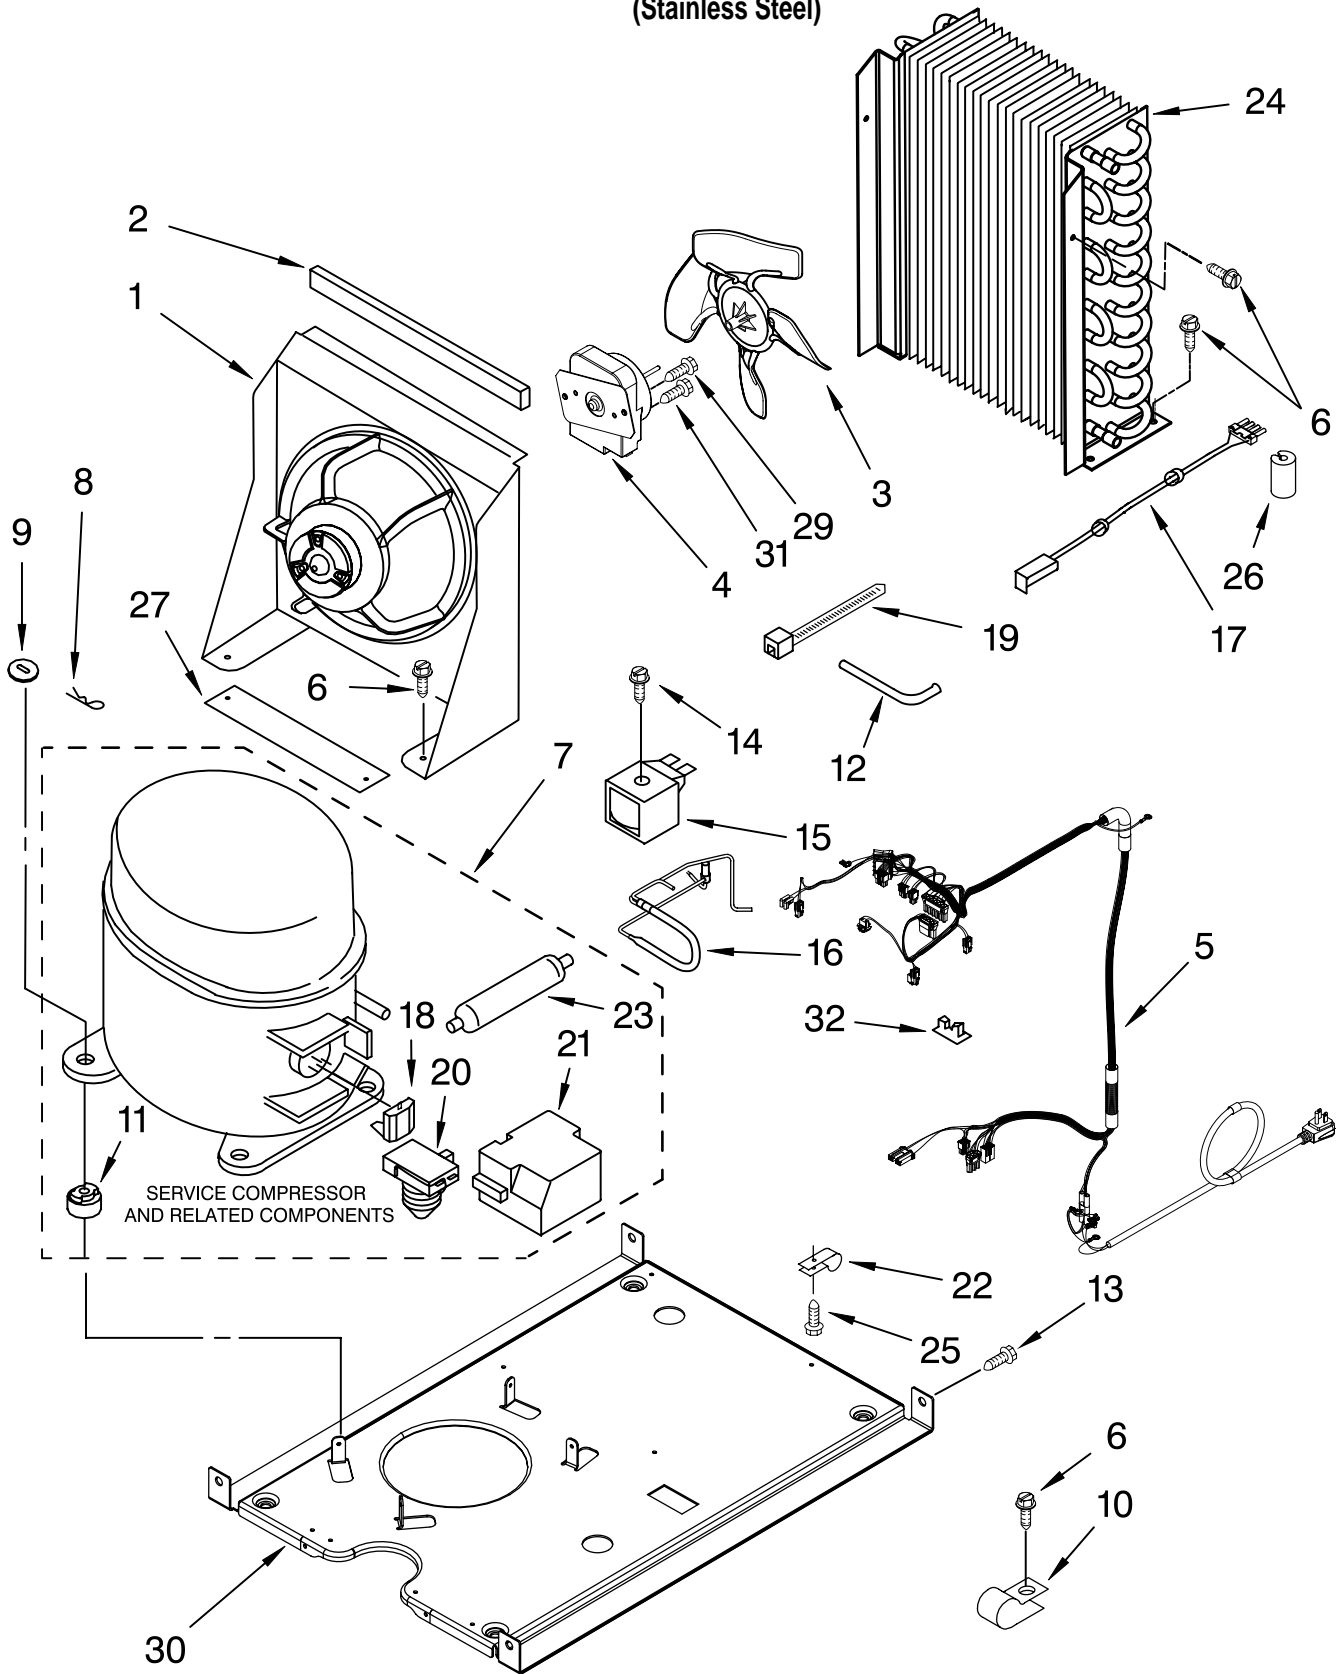

UNIT PARTS

For Model: KUIC15NLTS0
(Stainless Steel)

FOR ORDERING INFORMATION REFER TO PARTS PRICE LIST

UNIT PARTS

For Model: KUIC15NLTS0
(Stainless Steel)

Illus. No.	Part No.	DESCRIPTION
1	2185532	Bracket, Fan Mtg.
2	2185675	Pad, Foam
3	2188935	Blade, Fan
4	2315558	Motor & Mounting Plate Assembly
5	2310125	Wiring Harness, Complete Unit (Includes Power Cord)
6	304392	Screw
7	2313858	Compressor (Includes Illus. 11,18, 20,21 & 23)
8	A201435	Clip, Mounting
9	A201441	Shim (4)
10	2185960	Clamp-Service Cord

Illus. No.	Part No.	DESCRIPTION
11		Grommet (4) Production
	2217318	Production
	4387558	Service
12	2208415	Tube, Process
13	489423	Screw
14	489472	Screw
15	759112	Coil, Solenoid
16	2313806	Hot Gas Valve
17	2187629	Wiring Harness, Condenser Fan Overload
18		Overload
	2217223	Production
	4387938	Service (Includes Start-Relay)
19	2155774	Strap
20		Relay, Start
	2217224	Production
	4387938	Service (Includes Overload)

Illus. No.	Part No.	DESCRIPTION
21		Cover, Terminal
	2208371	Production
	4387731	Service
22	W10005420	Clamp
23		Drier
	2319826	Production
	4387019	Service
24	2313624	Condenser
25	3400884	Screw
26	2319835	Grommet-Cond.(1)
27	2217397	Pad, Foam (2)
29	8281197	Screw
30	2217388	Base, Unit
31	8281196	Screw
32	1115375	Clip-Wiring

REFRIGERANT CHARGE

6.5 OZ. (R134A)

FOR ORDERING INFORMATION REFER TO PARTS PRICE LIST