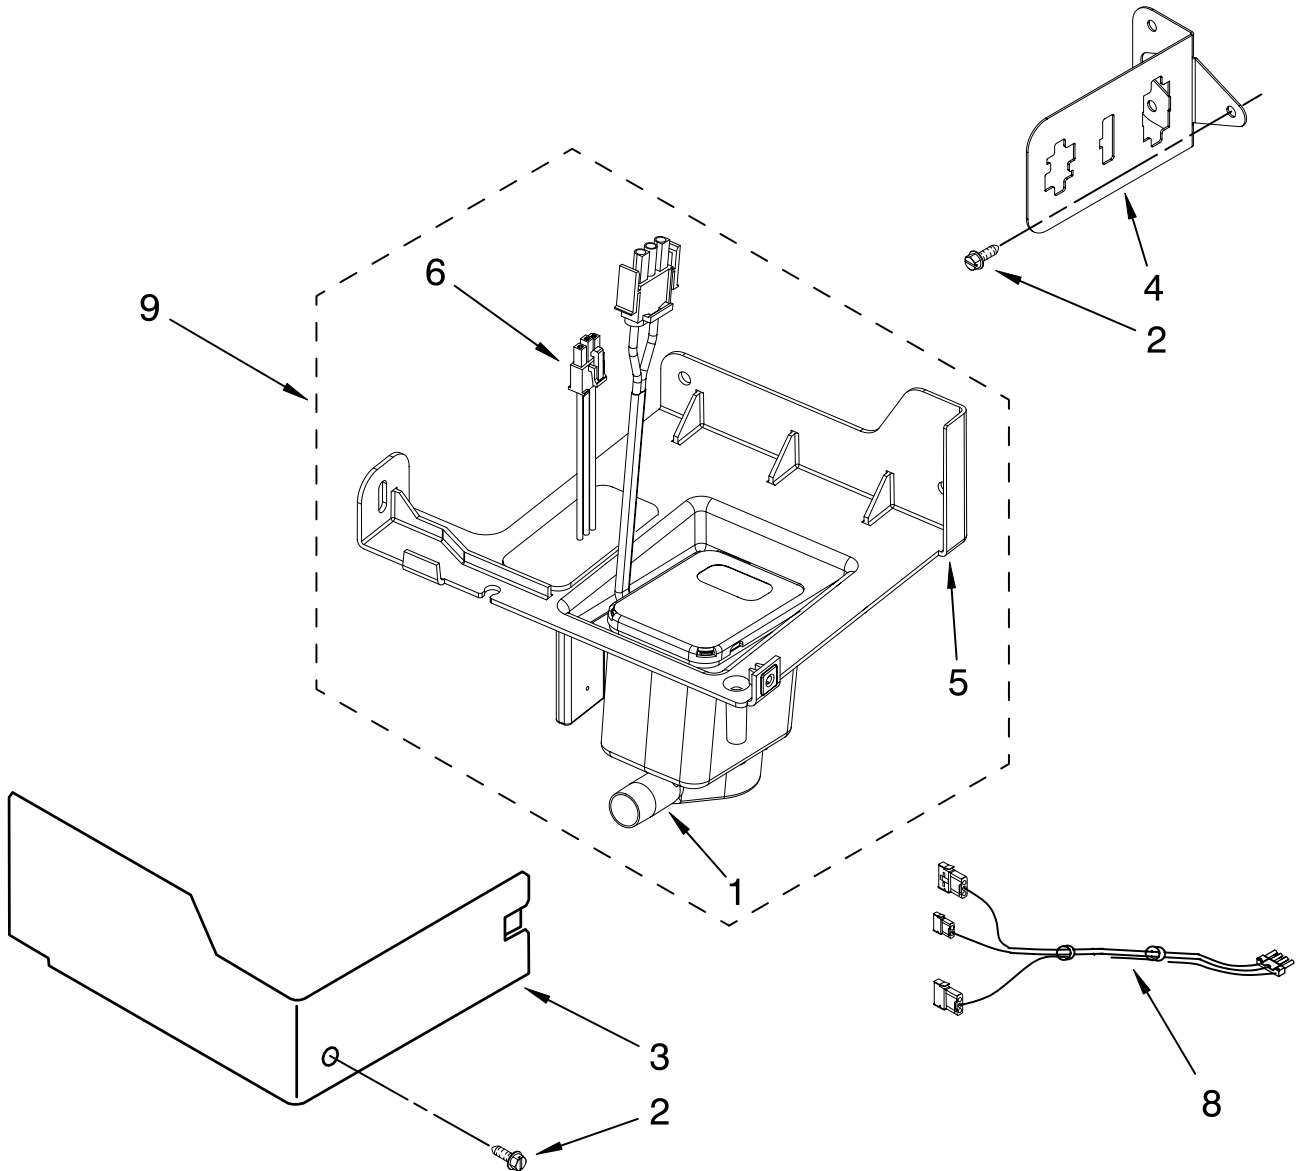

For Model: KUIK15NLTS1

(Stainless Steel)

Illus. No.	Part No.	DESCRIPTION
1	W10159841	Valve, Complete Water
2	2217286	Tube, Plastic
3	488208	Screw
4	2185523	Dispenser, Water
5	2217269	Evaporator
6	2313705	Pump, Drain
7	2313851	Tube, Reservoir Pump
8	2172593	Tube, Water Fill
9	488660	Nut, Speed
10	836667	Spacer
11	2208539	Fastener, Pushnut
12	489443	Screw
13	2185625	Reservoir, Water Slide
14	2185626	Tube
15	2313890	Hose, Overflow
16	2313604	Guide-Ice, Grid
17	2313603	Bracket, Front and Rear
18	2313602	Bracket, Side Left and Right
19	2185681	Harness, Grid
20	W10136146	Tube
21	2310169	Wire Assembly (Valve)
26	3400886	Screw
28	2313637	Grid Assembly (Complete)
29	2174754	Wire, Grid Cutter
30	2185570	Cover, Grid
31	8281228	Thumbscrew
32	2324334	Reservoir, Water
33	3400884	Screw
34	2185696	Cap, Drain
35	3400909	Nut, Push-In

FOR ORDERING INFORMATION REFER TO PARTS PRICE LIST

PUMP PARTS

For Model: KUIC15NLTS1

(Stainless Steel)

Illus. No.	Part No.	DESCRIPTION
1	2313628	Pump-Recirculating
2	3400884	Screw 8-18 X 5/8
3	2185677	Cover, Pump
4	2313844	Bracket, Connector Assembly
5	2313627	Bracket-Pump
6	2313643	Sensor-Water Level
8	2310092	Wiring Harness Main To Pump
9	2313702	Pump Assembly