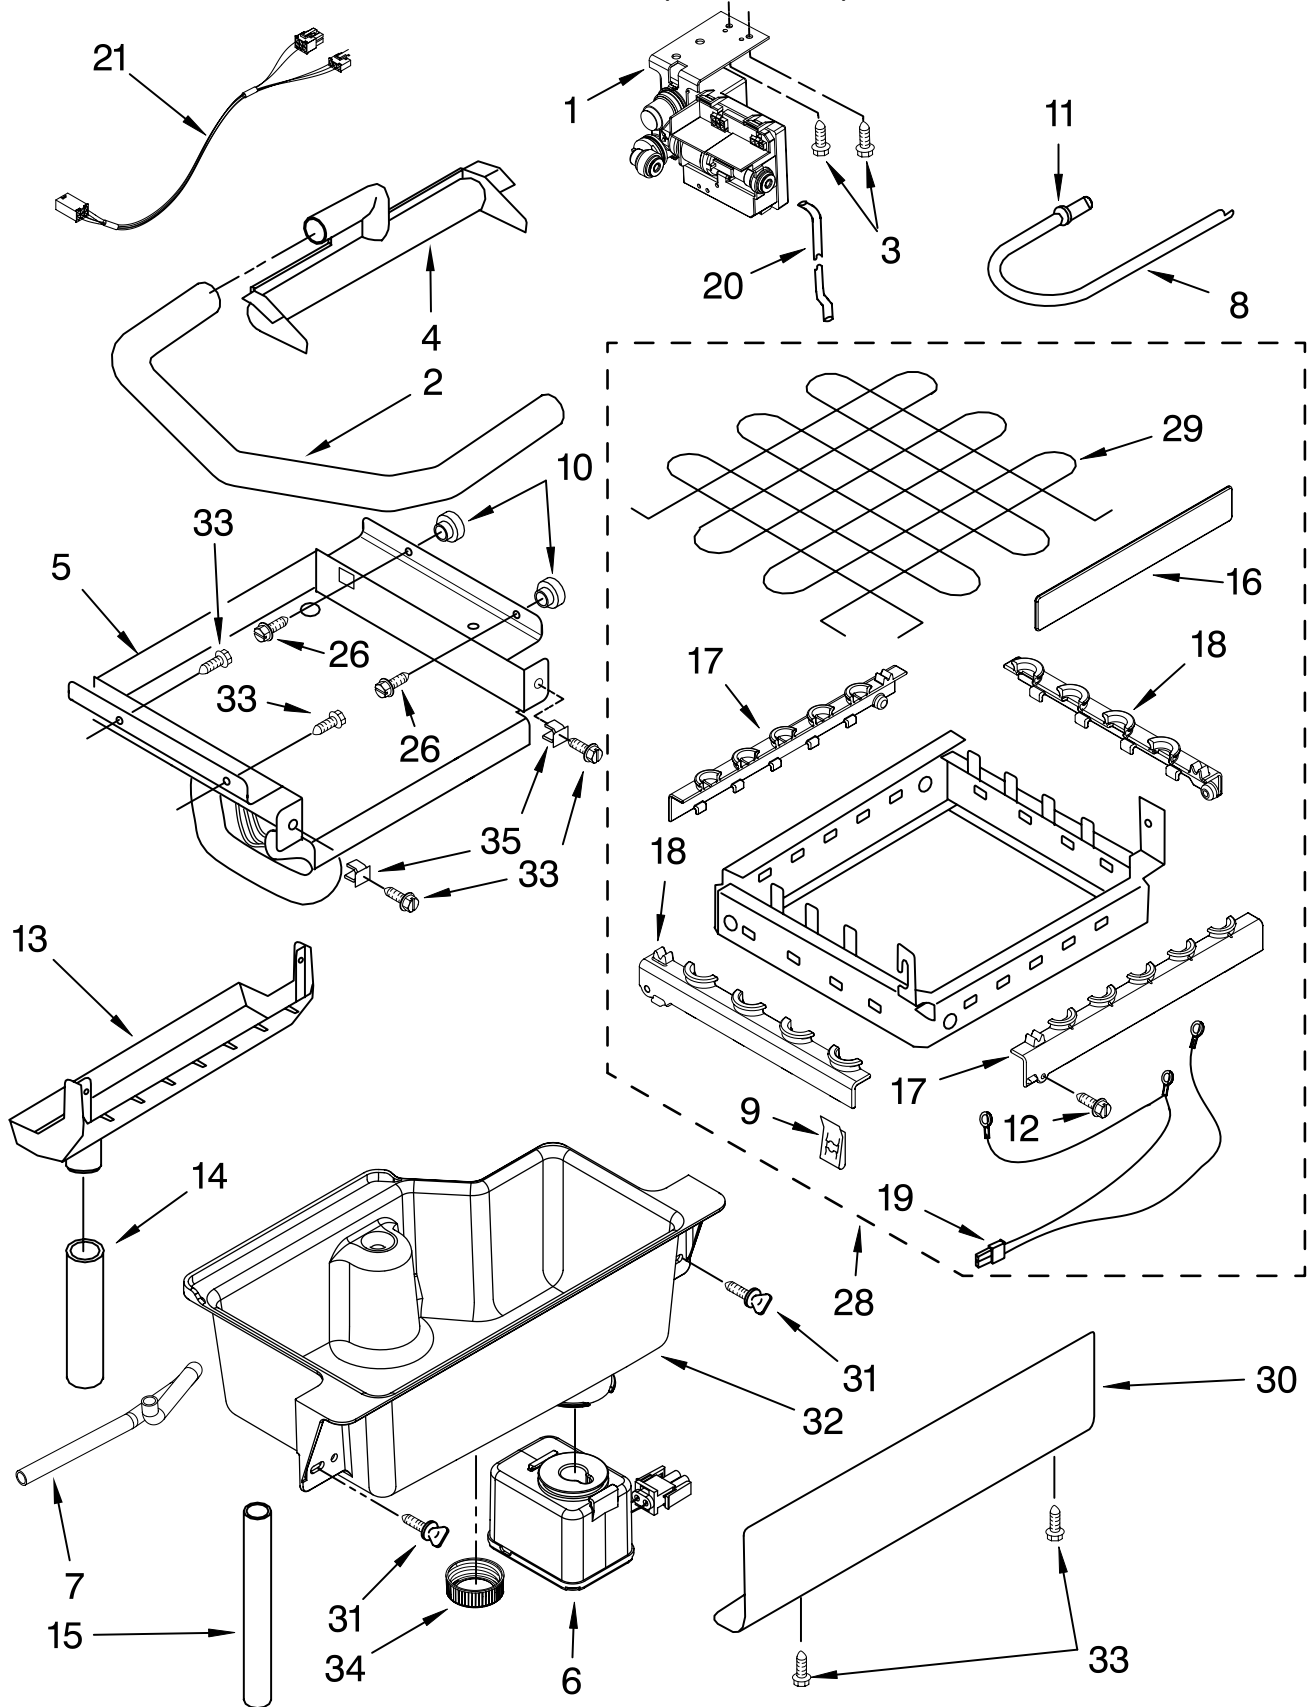

(Stainless Steel)

Illus. No.	Part No.	DESCRIPTION	Illus. No.	Part No.	DESCRIPTION	Illus. No.	Part No.	DESCRIPTION
1		Literature Parts	16	2185640	Sleeve, Hinge	33	2185711	Hinge, Bottom
	2313814	Use & Care Guide	17	W10046610	Nameplate	34	2185712	Pin, Hinge
	2324311	Service & Wiring Sheet	18	2185710	Hinge, Top	35	489048	Screw, Ground
			19	2185709	Shim, Hinge	36	692400	Nut, Push-In
			20	9872207S	Handle, Door	37	3400240	Nut, Leg Leveler
2	3400886	Screw	22	W10136199	Assembly, Unit Cover	38	348689	Screw
3	2185742	Bin, Door	23	8281186	Screw	39	489423	Screw
4	2185678	Spacer	24		Filler, Endcap	40	2185927	Holder, Scoop
5	2217394	Cover, Wiring		2185655B	Left Side	41	8281228	Thumbscrew
6	489442	Screw		2185656B	Right Side	42	3374849	Leg, Leveler (4)
7	2932803B	Door	25	2185756	Pad, Foam	43	2155774	Strap
8	2185695	Cam, Door	26	2185691	Channel, Wiring	44	2929700B	Top
9	2217393	Assembly, Magnetic Catch	27	2185964	Grommet, Edge Guard (2)	45	2185690	Shield, Electrical
10	941839	Plug, Hole	28	2185989	Tube, Drain	46	2217293	Gasket, Top Panel
11	2208136	Clamp	29	585158	Scoop	47	2185571B	Grill, Front
12	2313816	Wrap, Door	30	3400884	Screw	48	489474	Screw
13	2217367	Gasket, Bottom	31	3400037	Screw	49		Cabinet & Liner (NOT SERVICED)
14	489503	Clamp	32	2189000	Plug, Handle			
15	2217294	Gasket, Door						

FOR ORDERING INFORMATION REFER TO PARTS PRICE LIST

EVAPORATOR, ICE CUTTER GRID AND WATER PARTS

For Model: KUIC15NLTS1

(Stainless Steel)

FOR ORDERING INFORMATION REFER TO PARTS PRICE LIST

EVAPORATOR, ICE CUTTER GRID AND WATER PARTS

FOR ORDERING INFORMATION REFER TO PARTS PRICE LIST

PUMP PARTS

For Model: KUIC15NLTS1

(Stainless Steel)

Illus. No.	Part No.	DESCRIPTION
1	2313628	Pump-Recirculating
2	3400884	Screw 8-18 X 5/8
3	2185677	Cover, Pump
4	2313844	Bracket, Connector Assembly
5	2313627	Bracket-Pump
6	2313643	Sensor-Water Level
8	2310092	Wiring Harness Main To Pump
9	2313702	Pump Assembly