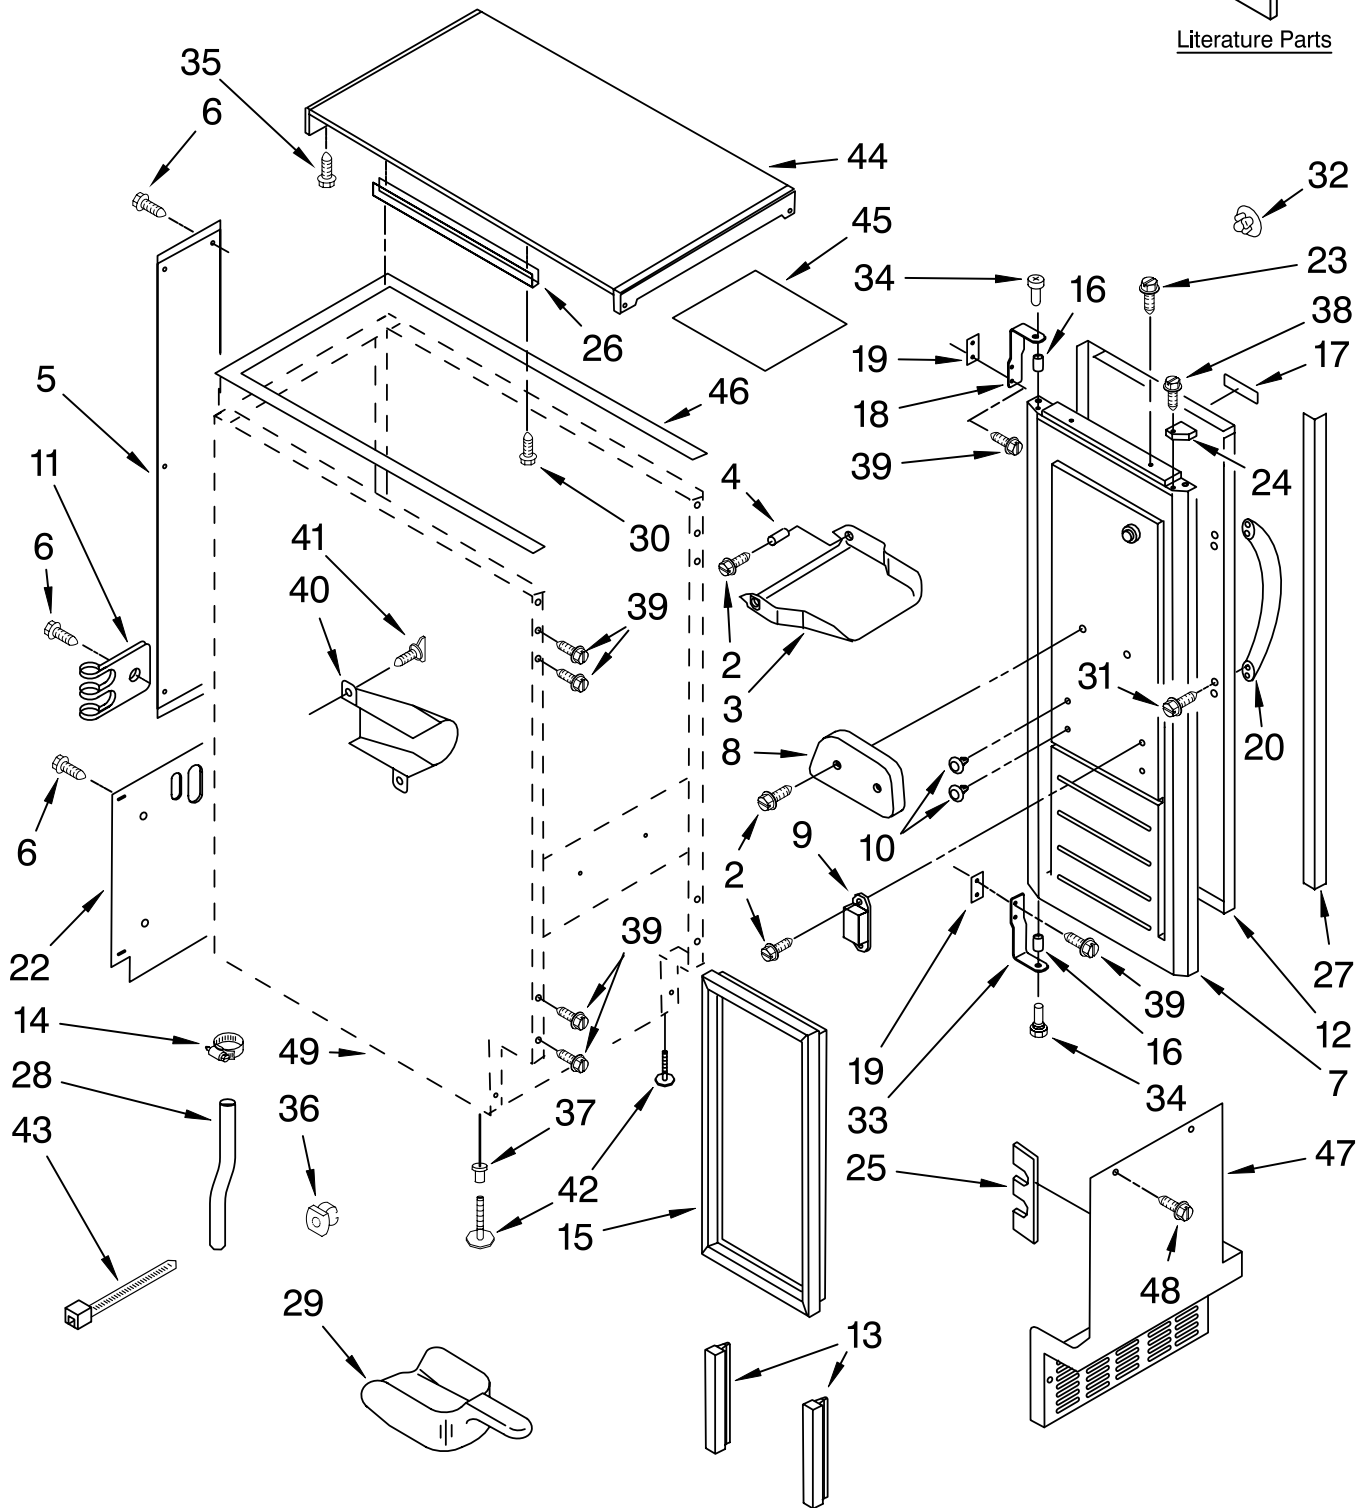

CABINET LINER AND DOOR PARTS

For Model: KUIC15NLTS1
(Stainless Steel)

ICE CUBE
MAKER

KitchenAid®

Literature Parts

FOR ORDERING INFORMATION REFER TO PARTS PRICE LIST

CABINET LINER AND DOOR PARTS

For Model: KUIK15NLTS1

(Stainless Steel)

Illus. No.	Part No.	DESCRIPTION	Illus. No.	Part No.	DESCRIPTION	Illus. No.	Part No.	DESCRIPTION
1		Literature Parts	16	2185640	Sleeve, Hinge	33	2185711	Hinge, Bottom
	2313814	Use & Care Guide	17	W10046610	Nameplate	34	2185712	Pin, Hinge
	2324311	Service & Wiring Sheet	18	2185710	Hinge, Top	35	489048	Screw, Ground
			19	2185709	Shim, Hinge	36	692400	Nut, Push-In
			20	9872207S	Handle, Door	37	3400240	Nut, Leg Leveler
2	3400886	Screw	22	W10136199	Assembly, Unit Cover	38	348689	Screw
3	2185742	Bin, Door	23	8281186	Screw	39	489423	Screw
4	2185678	Spacer	24		Filler, Endcap	40	2185927	Holder, Scoop
5	2217394	Cover, Wiring		2185655B	Left Side	41	8281228	Thumbscrew
6	489442	Screw		2185656B	Right Side	42	3374849	Leg, Leveler (4)
7	2932803B	Door	25	2185756	Pad, Foam	43	2155774	Strap
8	2185695	Cam, Door	26	2185691	Channel, Wiring	44	2929700B	Top
9	2217393	Assembly, Magnetic Catch	27	2185964	Grommet, Edge Guard (2)	45	2185690	Shield, Electrical
10	941839	Plug, Hole	28	2185989	Tube, Drain	46	2217293	Gasket, Top Panel
11	2208136	Clamp	29	585158	Scoop	47	2185571B	Grill, Front
12	2313816	Wrap, Door	30	3400884	Screw	48	489474	Screw
13	2217367	Gasket, Bottom	31	3400037	Screw	49		Cabinet & Liner (NOT SERVICED)
14	489503	Clamp	32	2189000	Plug, Handle			
15	2217294	Gasket, Door						

FOR ORDERING INFORMATION REFER TO PARTS PRICE LIST

PUMP PARTS

For Model: KUIC15NLTS1

(Stainless Steel)

Illus. No.	Part No.	DESCRIPTION
1	2313628	Pump-Recirculating
2	3400884	Screw 8-18 X 5/8
3	2185677	Cover, Pump
4	2313844	Bracket, Connector Assembly
5	2313627	Bracket-Pump
6	2313643	Sensor-Water Level
8	2310092	Wiring Harness Main To Pump
9	2313702	Pump Assembly