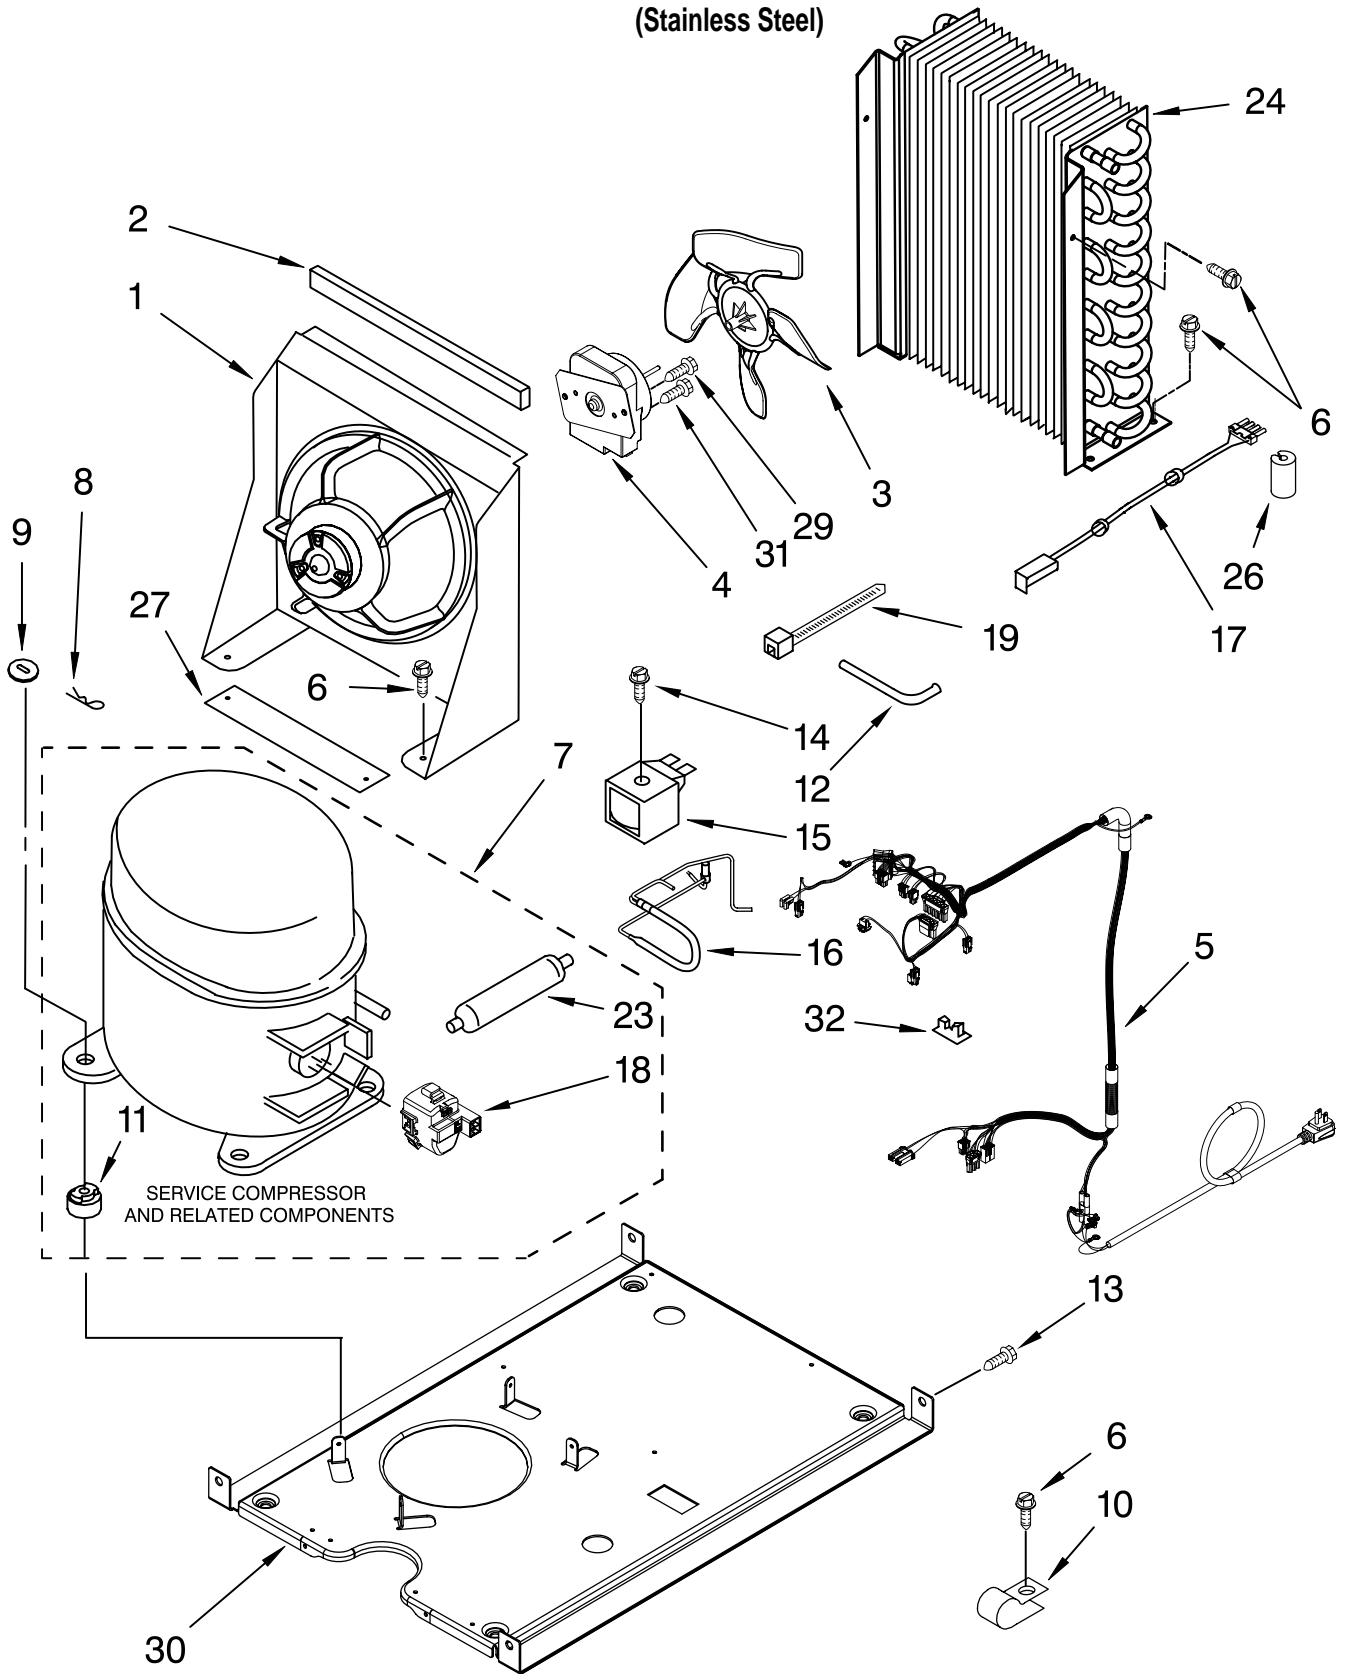

FOR ORDERING INFORMATION REFER TO PARTS PRICE LIST

PUMP PARTS

For Model: KUIC15NLTS1

(Stainless Steel)

Illus. No.	Part No.	DESCRIPTION
1	2313628	Pump-Recirculating
2	3400884	Screw 8-18 X 5/8
3	2185677	Cover, Pump
4	2313844	Bracket, Connector Assembly
5	2313627	Bracket-Pump
6	2313643	Sensor-Water Level
8	2310092	Wiring Harness Main To Pump
9	2313702	Pump Assembly

FOR ORDERING INFORMATION REFER TO PARTS PRICE LIST

CONTROL PANEL PARTS

For Model: KUIC15NLTS1

(Stainless Steel)

Illus. No.	Part No.	DESCRIPTION
1	W10139127	Box, Control
2	2310139	Transformer
3	2304122	Assembly, Switch (ALSO ORDER #4)
4	2313693	Overlay
5	W10122069	Control Board
6	2149705	Switch, Plunger Grid/Light
7	2187585	Wire Assy-Active Overlay Jumper
8	745362	Bulb
9	2313633	Thermostat, Bin
10	2185825	Clamp
11	3400884	Screw
12	3400850	Screw
13	2313635	Thermister, Ice Control

FOR ORDERING INFORMATION REFER TO PARTS PRICE LIST

UNIT PARTS

For Model: KUIC15NLTS1
(Stainless Steel)

FOR ORDERING INFORMATION REFER TO PARTS PRICE LIST

UNIT PARTS

For Model: KUIC15NLTS1

(Stainless Steel)

Illus. No.	Part No.	DESCRIPTION
1	2185532	Bracket, Fan Mtg.
2	2185675	Pad, Foam
3	2188935	Blade, Fan
4	2315558	Motor & Mounting Plate Assembly
5	W10139121	Wiring Harness, Complete Unit (Includes Power Cord)
6	304392	Screw
7	W10136195	Compressor (Includes Illus. 11 & 23)
8	A201435	Clip, Mounting
9	A201441	Shim (4)
10	2185960	Clamp-Service Cord
11		Grommet (4)
	2217318	Production
	4387558	Service
12	2208415	Tube, Process
13	489423	Screw
14	489472	Screw
15	759112	Coil, Solenoid
16	2313806	Hot Gas Valve
17	2187629	Wiring Harness,
18	W10136197	Start Relay & Overload Combo Device Condenser Fan
19	2155774	Strap
23		Drier
	2319826	Production
	4387019	Service
24	2313624	Condenser
26	2319835	Grommet-Cond.(1)
27	2217397	Pad, Foam (2)
29	8281197	Screw
30	2217388	Base, Unit
31	8281196	Screw
32	1115375	Clip-Wiring