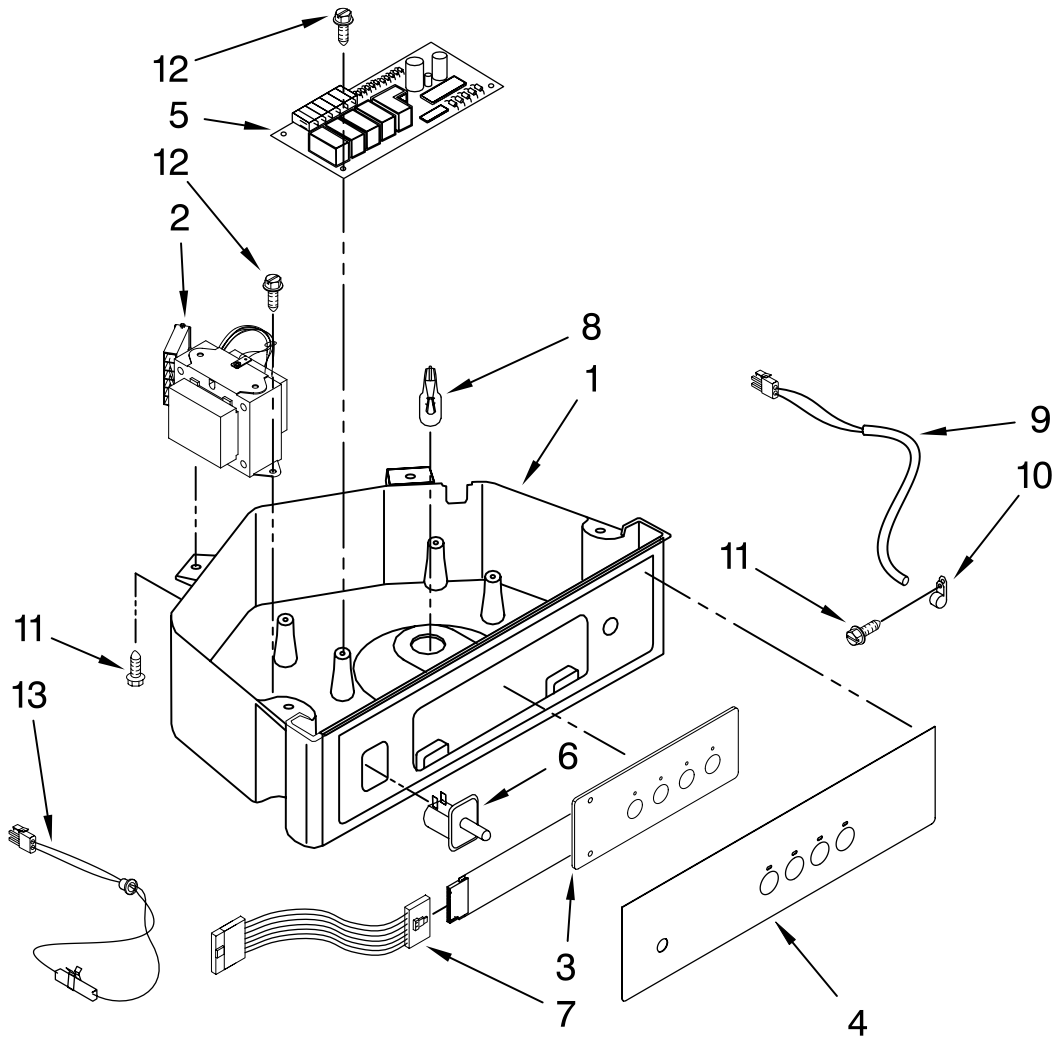

FOR ORDERING INFORMATION REFER TO PARTS PRICE LIST

PUMP PARTS

For Model: KUIC15NLTS1

(Stainless Steel)

Illus. No.	Part No.	DESCRIPTION
1	2313628	Pump-Recirculating
2	3400884	Screw 8-18 X 5/8
3	2185677	Cover, Pump
4	2313844	Bracket, Connector Assembly
5	2313627	Bracket-Pump
6	2313643	Sensor-Water Level
8	2310092	Wiring Harness Main To Pump
9	2313702	Pump Assembly

FOR ORDERING INFORMATION REFER TO PARTS PRICE LIST

CONTROL PANEL PARTS

For Model: KUIC15NLTS1

(Stainless Steel)

Illus. No.	Part No.	DESCRIPTION
1	W10139127	Box, Control
2	2310139	Transformer
3	2304122	Assembly, Switch (ALSO ORDER #4)
4	2313693	Overlay
5	W10122069	Control Board
6	2149705	Switch, Plunger Grid/Light
7	2187585	Wire Assy-Active Overlay Jumper
8	745362	Bulb
9	2313633	Thermostat, Bin
10	2185825	Clamp
11	3400884	Screw
12	3400850	Screw
13	2313635	Thermister, Ice Control

FOR ORDERING INFORMATION REFER TO PARTS PRICE LIST

UNIT PARTS

For Model: KUIC15NLTS1
(Stainless Steel)

FOR ORDERING INFORMATION REFER TO PARTS PRICE LIST

UNIT PARTS

For Model: KUIC15NLTS1

(Stainless Steel)

Illus. No.	Part No.	DESCRIPTION
1	2185532	Bracket, Fan Mtg.
2	2185675	Pad, Foam
3	2188935	Blade, Fan
4	2315558	Motor & Mounting Plate Assembly
5	W10139121	Wiring Harness, Complete Unit (Includes Power Cord)
6	304392	Screw
7	W10136195	Compressor (Includes Illus. 11 & 23)
8	A201435	Clip, Mounting
9	A201441	Shim (4)
10	2185960	Clamp-Service Cord
11		Grommet (4)
	2217318	Production
	4387558	Service
12	2208415	Tube, Process
13	489423	Screw
14	489472	Screw
15	759112	Coil, Solenoid
16	2313806	Hot Gas Valve
17	2187629	Wiring Harness,
18	W10136197	Start Relay & Overload Combo Device Condenser Fan
19	2155774	Strap
23		Drier
	2319826	Production
	4387019	Service
24	2313624	Condenser
26	2319835	Grommet-Cond.(1)
27	2217397	Pad, Foam (2)
29	8281197	Screw
30	2217388	Base, Unit
31	8281196	Screw
32	1115375	Clip-Wiring