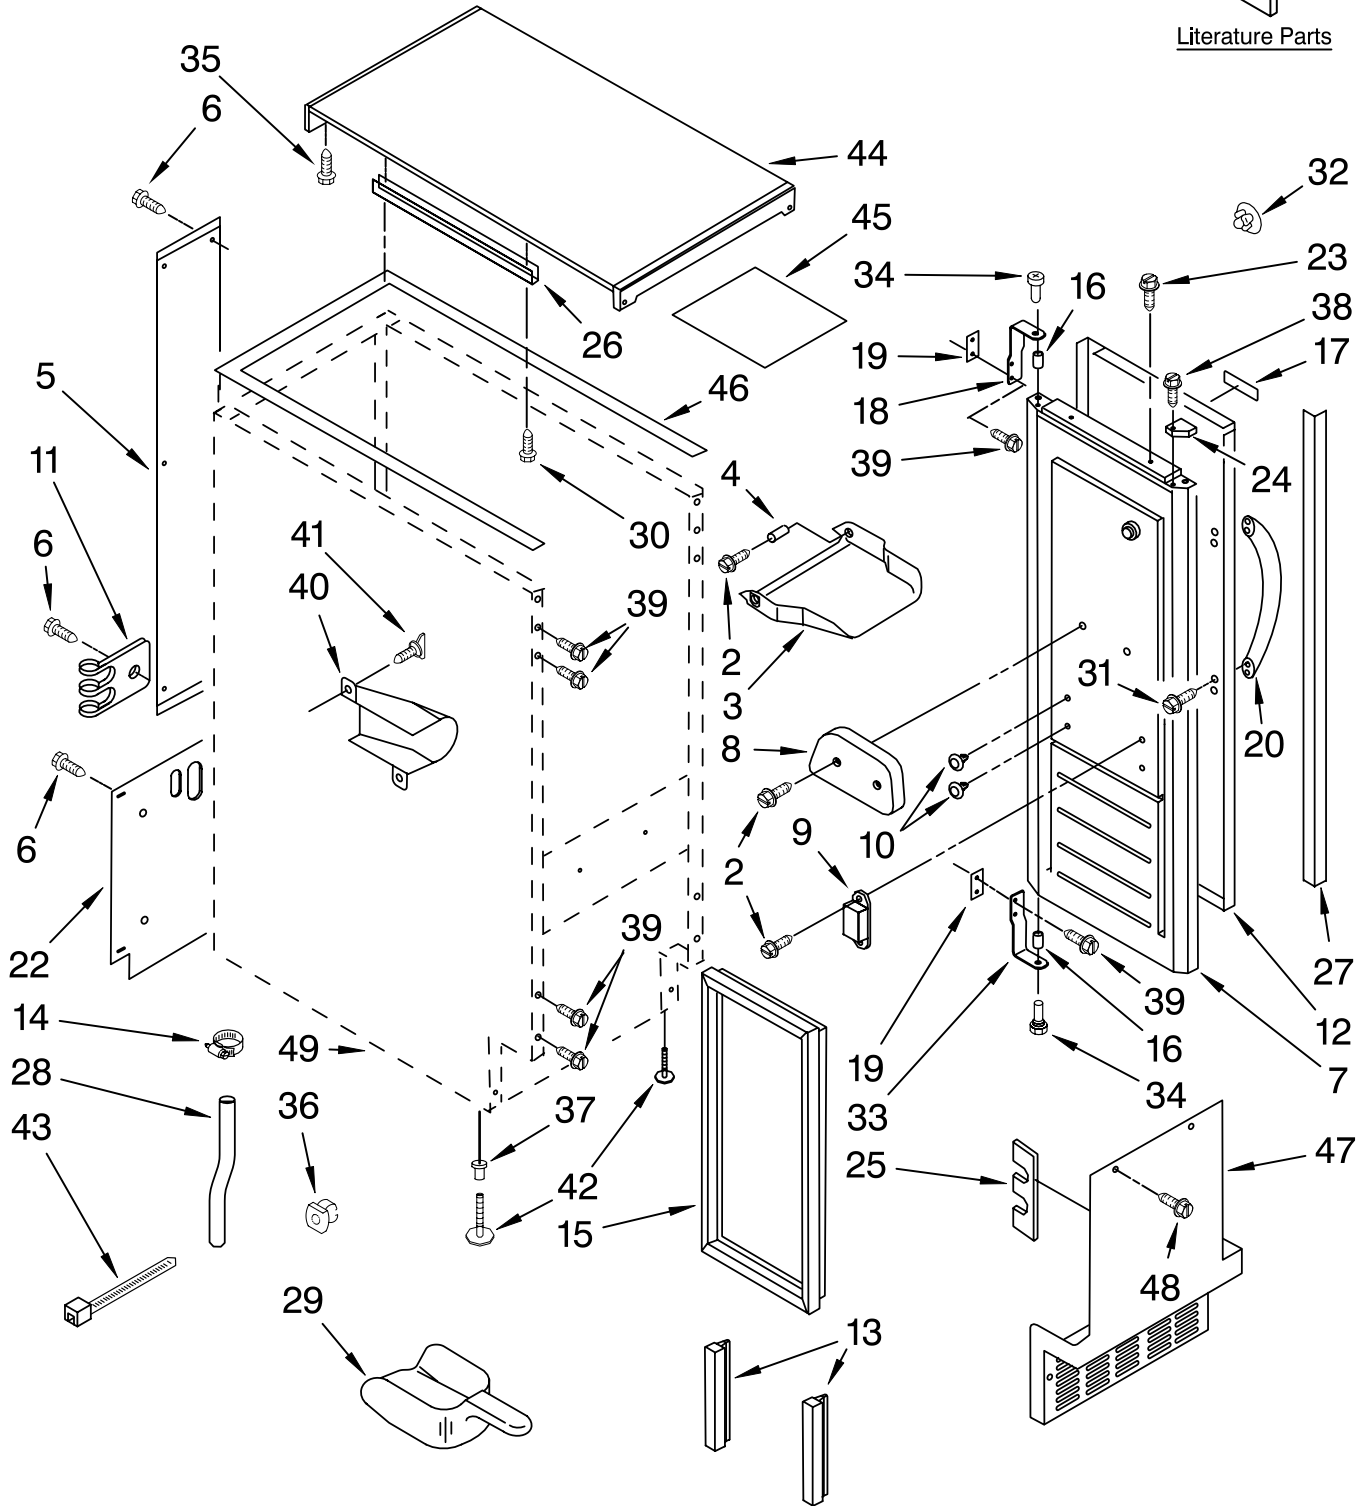

# CABINET LINER AND DOOR PARTS

For Model: KUIC15NLTS2  
(Stainless Steel)

ICE CUBE  
MAKER

**KitchenAid**®

FOR ORDERING INFORMATION REFER TO PARTS PRICE LIST

# CABINET LINER AND DOOR PARTS

For Model: KUIC15NLTS2  
(Stainless Steel)

Illus. No.	Part No.	DESCRIPTION	Illus. No.	Part No.	DESCRIPTION	Illus. No.	Part No.	DESCRIPTION
1		Literature Parts	16	2185640	Sleeve, Hinge	32	2189000	Plug, Handle
	W10136156	Use & Care Guide	17	W10046610	Nameplate	33	2185711	Hinge, Bottom
	W10163556	Service & Wiring Sheet	18	2185710	Hinge, Top	34	2185712	Pin, Hinge
2	3400886	Screw	19	2185709	Shim, Hinge	35	489048	Screw, Ground
3	2185742	Bin, Door	20	9872207S	Handle, Door	36	692400	Nut, Push-In
4	2185678	Spacer	22	W10136199	Assembly, Unit Cover	37	3400240	Nut, Leg Leveler
5	2217394	Cover, Wiring	23	8281186	Screw	38	348689	Screw
6	489442	Screw	24		Filler, Endcap	39	8281265	Screw
7	2932803B	Door		2185655B	Left Side	40	2185927	Holder, Scoop
8	2185695	Cam, Door		2185656B	Right Side	41	8281228	Thumbscrew
9	2217393	Assembly, Magnetic Catch	25	2185756	Pad, Foam	42	3374849	Leg, Leveler (4)
10	941839	Plug, Hole	26	2185691	Channel, Wiring	43	2155774	Strap
11	2208136	Clamp	27	2185964	Grommet, Edge Guard (2)	44	2929700B	Top
12	2313816	Wrap, Door	28	2185989	Tube, Drain	45	2185690	Shield, Electrical
13	2217367	Gasket, Bottom	29	585158	Scoop	46	W10163530	Gasket, Top Panel
14	489503	Clamp	30	3400884	Screw	47	2185571B	Grill, Front
15	2217294	Gasket, Door	31	3400037	Screw	48	489474	Screw
						49		Cabinet & Liner (NOT SERVICED)