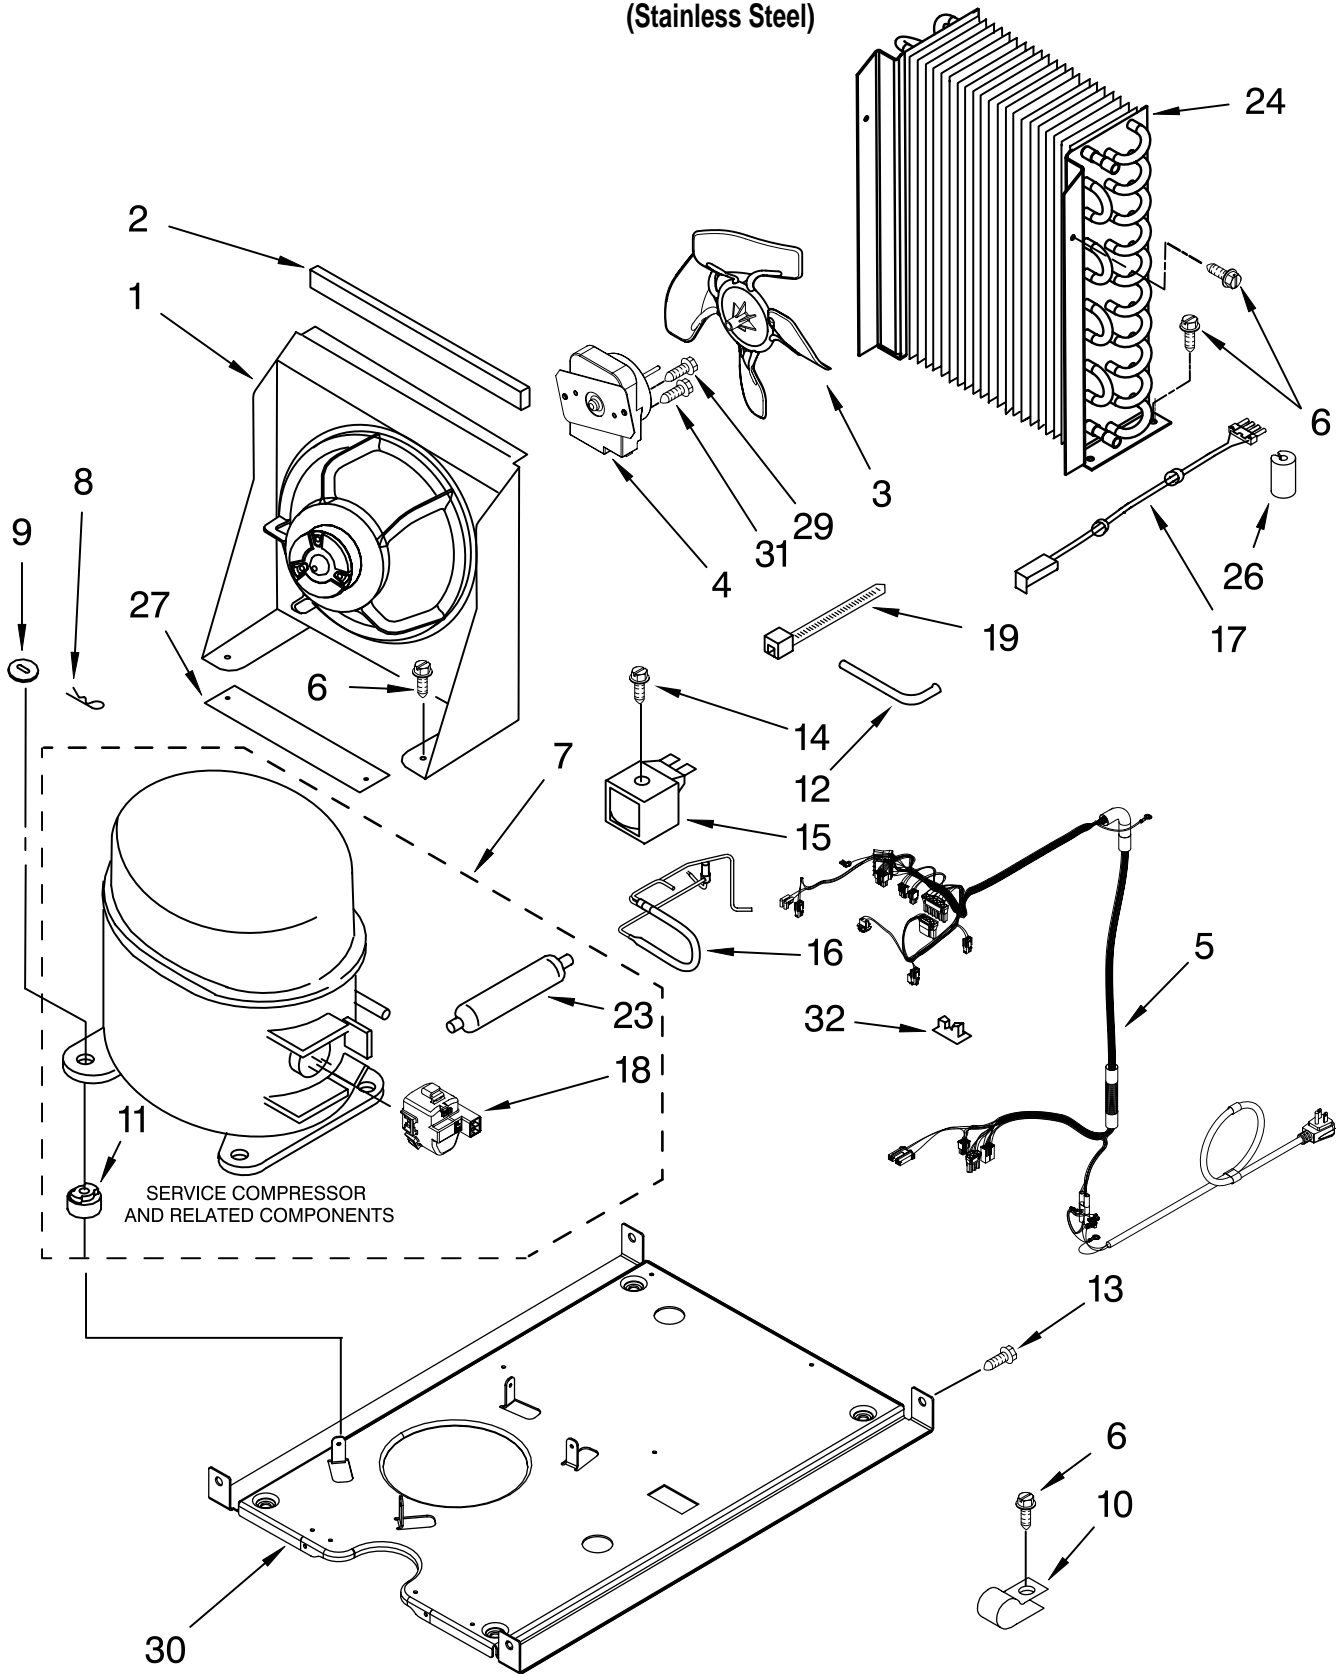

UNIT PARTS

For Model: KUIC15NLTS2
(Stainless Steel)

FOR ORDERING INFORMATION REFER TO PARTS PRICE LIST

UNIT PARTS

For Model: KUIC15NLTS2

(Stainless Steel)

Illus. No.	Part No.	DESCRIPTION
1	2185532	Bracket, Fan Mtg.
2	2185675	Pad, Foam
3	2188935	Blade, Fan
4	2315558	Motor & Mounting Plate Assembly
5	W10209470	Wiring Harness, Complete Unit (Includes Power Cord)
6	304392	Screw
7	W10136195	Compressor (Includes Illus. 11 & 23)
8	A201435	Clip, Mounting
9	A201441	Shim (4)
10	2185960	Clamp-Service Cord
11		Grommet (4)
	2217318	Production
	4387558	Service
12	2208415	Tube, Process
13	8281265	Screw
14	489472	Screw
15	W10206473	Coil, Solenoid
16	2313806	Hot Gas Valve
17	2187629	Wiring Harness,
18	W10136197	Start Relay & Overload Combo Device Condenser Fan
19	2155774	Strap
23		Drier
	2319826	Production
	4387019	Service
24	2313624	Condenser
26	2319835	Grommet-Cond.(1)
27	2217397	Pad, Foam (2)
29	8281197	Screw
30	2217388	Base, Unit
31	8281196	Screw
32	1115375	Clip-Wiring

REFRIGERANT CHARGE

6.5 OZ. (R134A)

FOR ORDERING INFORMATION REFER TO PARTS PRICE LIST