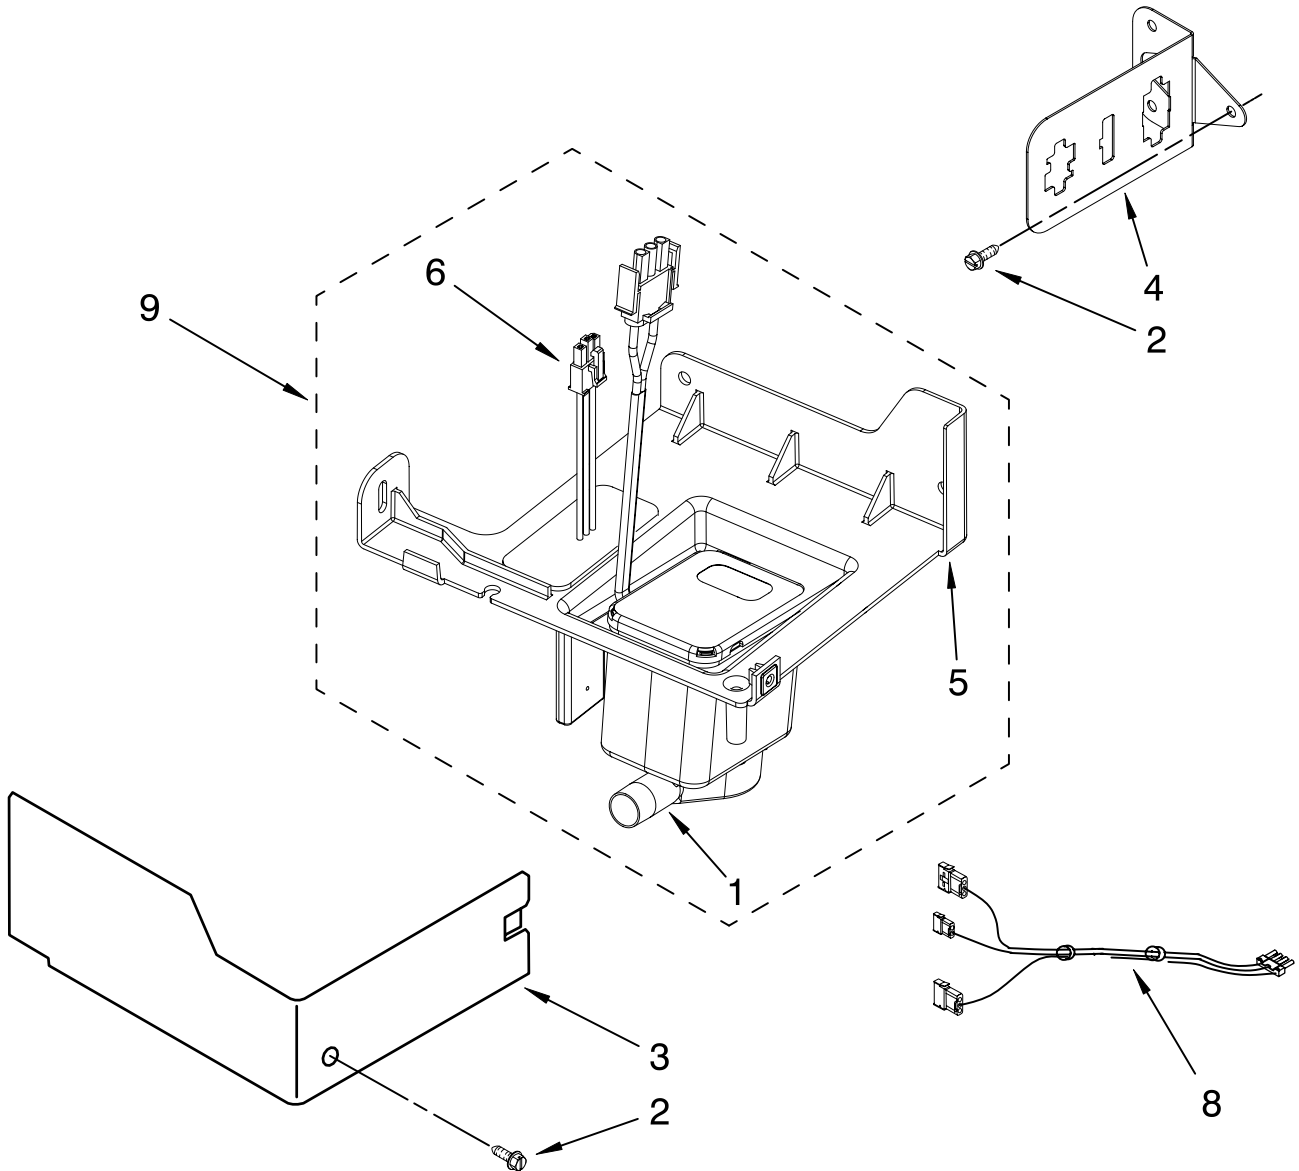

# EVAPORATOR, ICE CUTTER GRID AND WATER PARTS

For Model: KUIC15NLTS2  
(Stainless Steel)

<b>Illus. No.</b>	<b>Part No.</b>	<b>DESCRIPTION</b>
1	W10217917	Valve, Complete Water
2	2217286	Tube, Plastic
3	488208	Screw
4	2185523	Dispenser, Water
5	2217269	Evaporator
6	2313705	Pump, Drain
7	2313851	Tube, Reservoir Pump
8	2172593	Tube, Water Fill
9	488660	Nut, Speed
10	836667	Spacer
11	2208539	Fastener, Pushnut
12	489443	Screw
13	2185625	Reservoir, Water Slide
14	2185626	Tube
15	2313890	Hose, Overflow
16	2313604	Guide-Ice, Grid
17	2313603	Bracket, Front and Rear
18	2313602	Bracket, Side Left and Right
19	2185681	Harness, Grid
20	W10136146	Tube
21	2310169	Wire Assembly (Valve)
26	3400886	Screw
28	2313637	Grid Assembly (Complete)
29	2174754	Wire, Grid Cutter
30	2185570	Cover, Grid
31	8281228	Thumbscrew
32	2324334	Reservoir, Water
33	3400884	Screw
34	2185696	Cap, Drain
35	3400909	Nut, Push-In

# PUMP PARTS

For Model: KUIC15NLTS2

(Stainless Steel)

Illus. No.	Part No.	DESCRIPTION
1	2313628	Pump-Recirculating
2	3400884	Screw 8-18 X 5/8
3	2185677	Cover, Pump
4	2313844	Bracket, Connector Assembly
5	2313627	Bracket-Pump
6	2313643	Sensor-Water Level
8	2310092	Wiring Harness Main To Pump
9	2313702	Pump Assembly