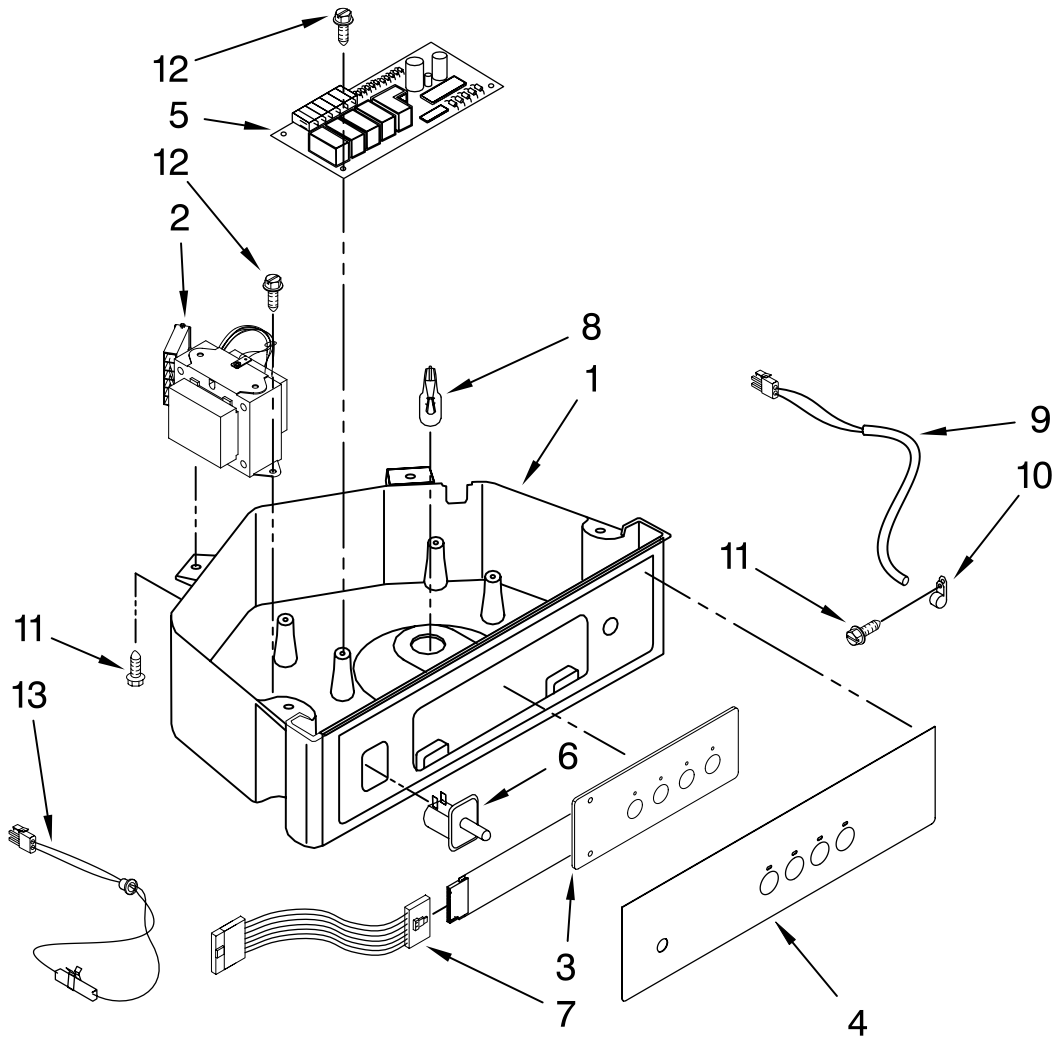

CONTROL PANEL PARTS

For Model: KUIC15NLTS2
(Stainless Steel)

Illus. No.	Part No.	DESCRIPTION
1	2185738	Box, Control
2	2310139	Transformer
3	2304122	Assembly, Switch (ALSO ORDER #4)
4	2313693	Overlay
5	W10141364	Control Board
6	2149705	Switch, Plunger Grid/Light
7	2187585	Wire Assy-Active Overlay Jumper
8	745362	Bulb
9	2313633	Thermostat, Bin
10	2185825	Clamp
11	3400884	Screw
12	3400850	Screw
13	2313635	Thermister, Ice Control

FOR ORDERING INFORMATION REFER TO PARTS PRICE LIST