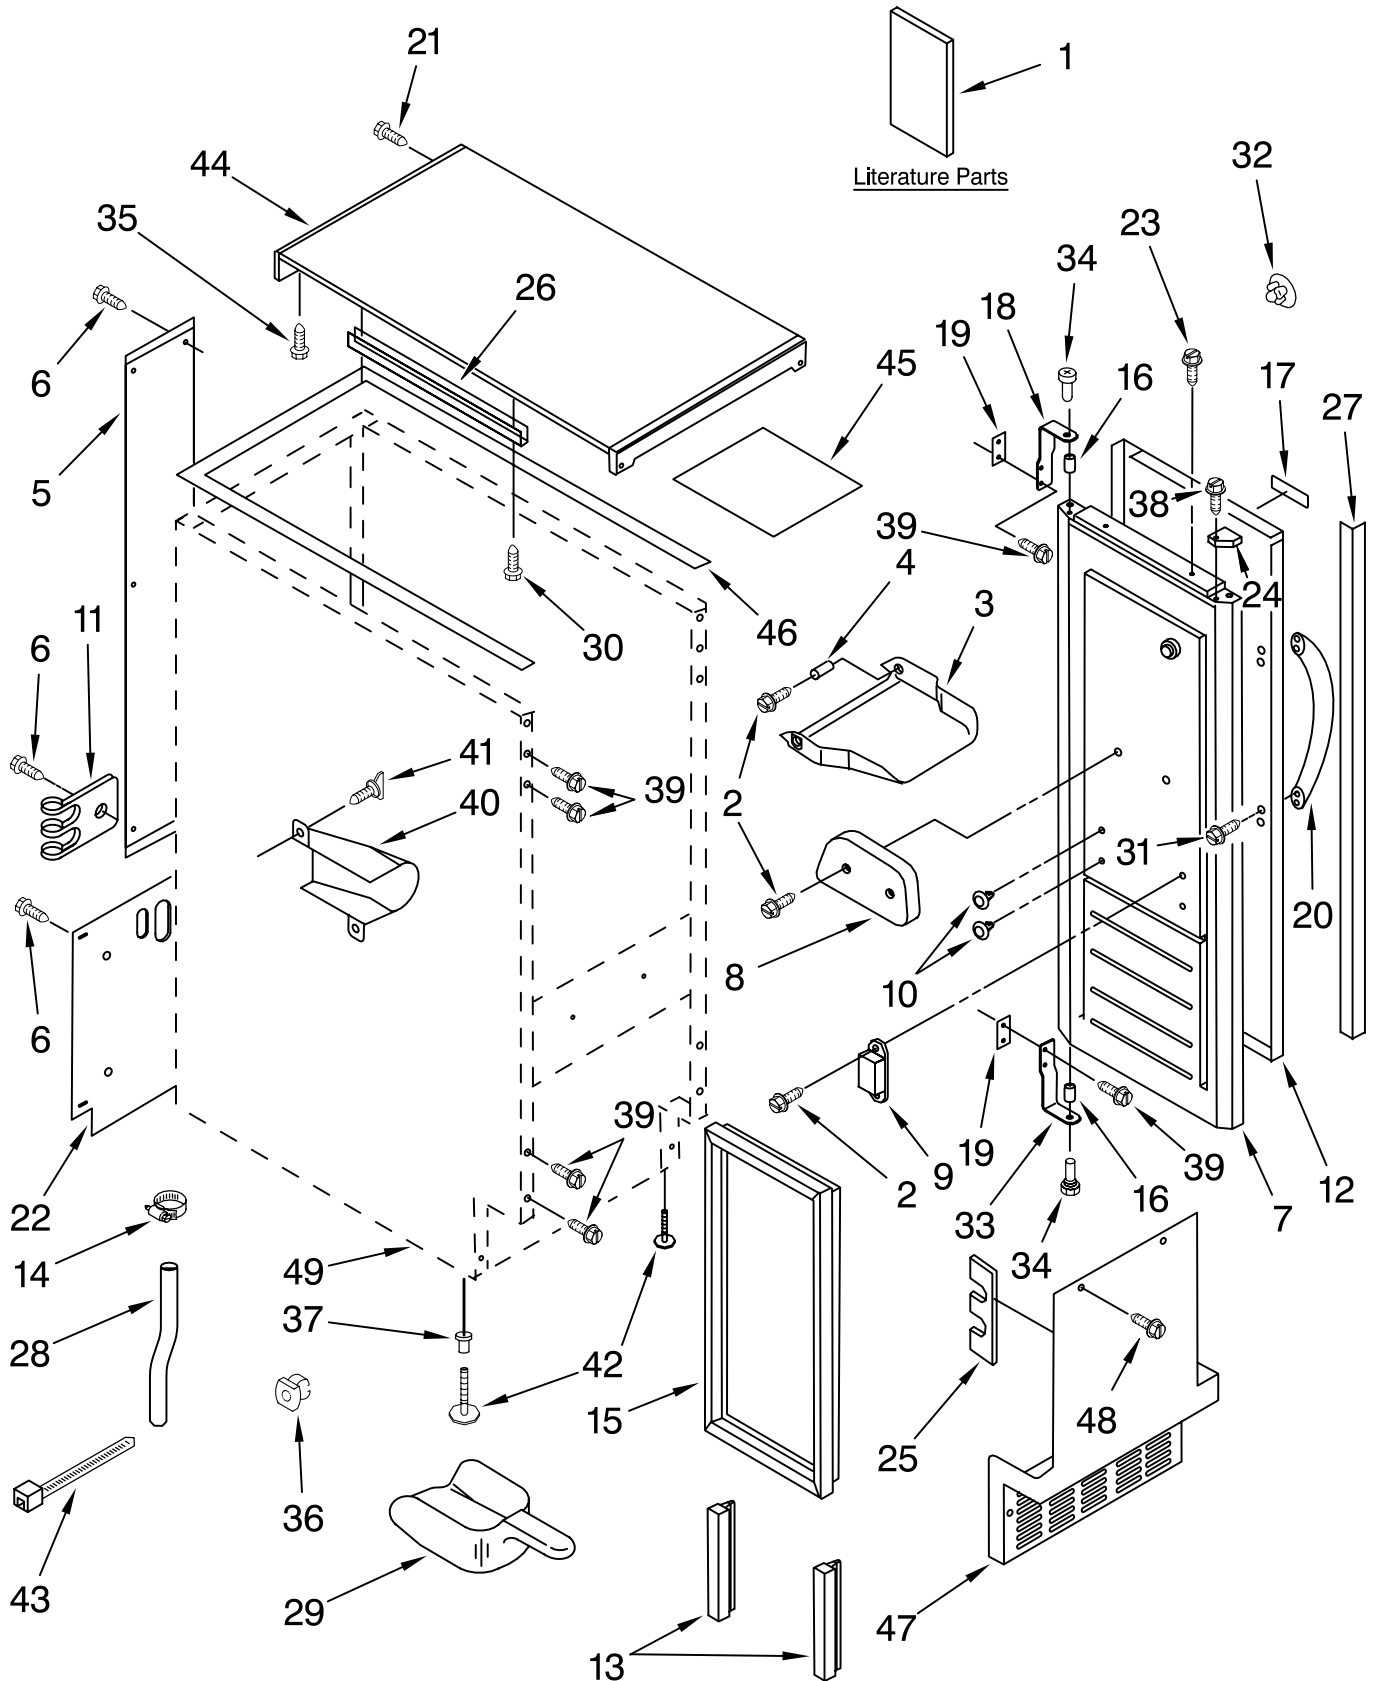

CABINET LINER AND DOOR PARTS

ICE CUBE
MAKER

KitchenAid®

For Model: KUIC15NRSS0
(Stainless Steel)

FOR ORDERING INFORMATION REFER TO PARTS PRICE LIST

CABINET LINER AND DOOR PARTS

For Model: KUIC15NRSS0
(Stainless Steel)

Illus. No.	Part No.	DESCRIPTION	Illus. No.	Part No.	DESCRIPTION	Illus. No.	Part No.	DESCRIPTION
1		Literature Parts	15	2217294	Gasket, Door	32	2189000	Plug, Handle
	2313787	Use & Care Guide	16	2185640	Sleeve, Hinge	33	2185711	Hinge, Bottom
	2313882	Service & Wiring Sheet	17	W10046610	Nameplate	34	2185712	Pin, Hinge
			18	2185710	Hinge, Top	35	489048	Screw, Ground
2	3400886	Screw	19	2185709	Shim, Hinge	36	692400	Nut, Push-In
3	2185742	Bin, Door	20	9872207S	Handle, Door	37	3400240	Nut, Leg Leveler
4	2185678	Spacer	21	8281184	Screw	38	348689	Screw
5	2217394	Cover, Wiring	22	2185730	Assembly, Unit Cover	39	489423	Screw
6	489442	Screw	23	8281186	Screw	40	2185927	Holder, Scoop
7	2932803B	Door	24		Filler, Endcap	41	8281228	Thumbscrew
8	2185695	Cam, Door		2185655B	Left Side	42	3374849	Leg, Leveler (4)
9	2217393	Assembly, Magnetic Catch		2185656B	Right Side	43	2155774	Strap
10	941839	Plug, Hole	25	2185756	Pad, Foam	44	2929700B	Top
11	2208136	Clamp	26	2185691	Channel, Wiring	45	2185690	Shield, Electrical
12	2313815	Wrap, Door	27	2185964	Grommet, Edge Guard (2)	46	2217293	Gasket, Top Panel
13	2217367	Gasket, Bottom	28	2185989	Tube, Drain	47	2185571B	Grill, Front
14	489503	Clamp	29	585158	Scoop	48	489474	Screw
			30	3400884	Screw	49		Cabinet & Liner (NOT SERVICED)
			31	3400037	Screw			