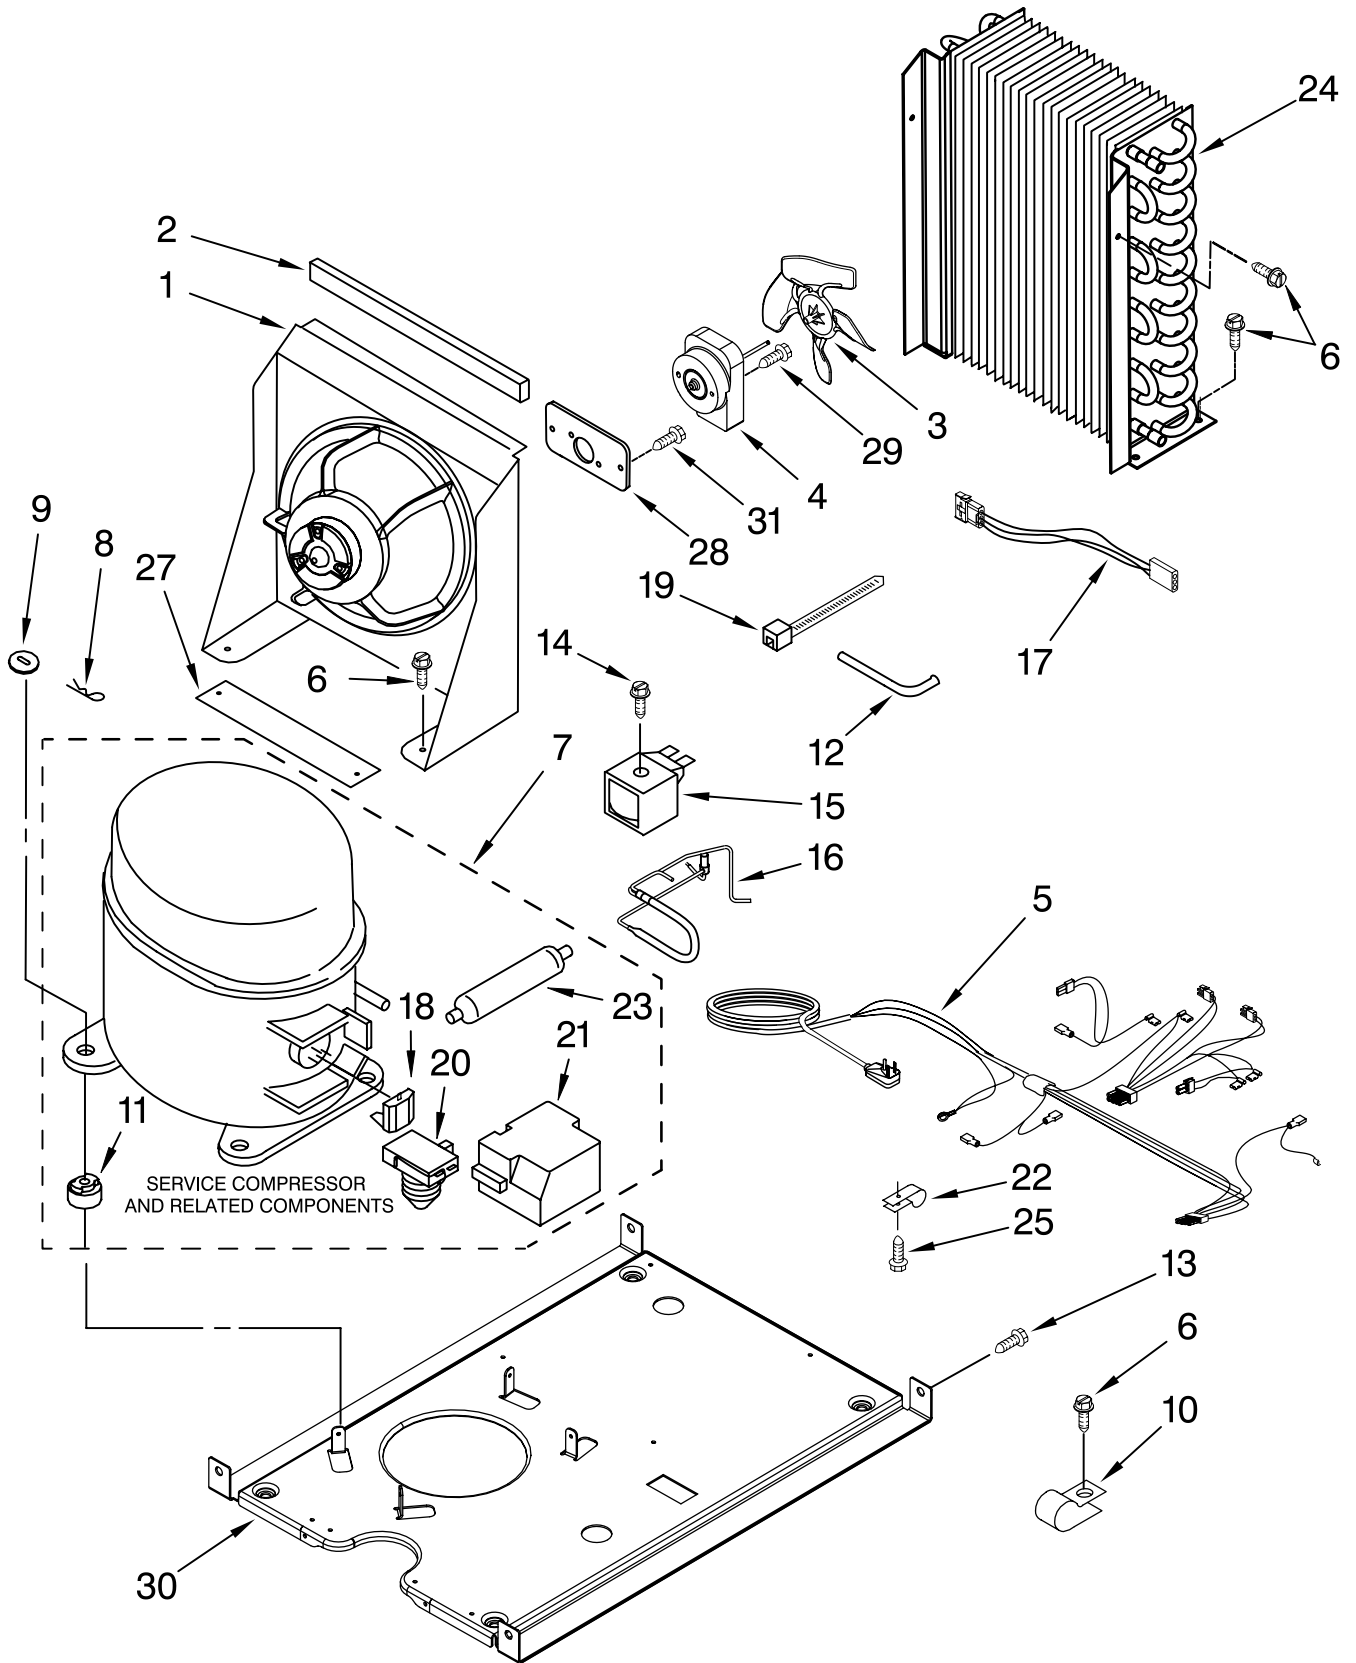

UNIT PARTS

For Model: KUIC15NRSS0
(Stainless Steel)

FOR ORDERING INFORMATION REFER TO PARTS PRICE LIST

UNIT PARTS

For Model: KUIC15NRSS0
(Stainless Steel)

Illus. No.	Part No.	DESCRIPTION
1	2185532	Bracket, Fan Mtg.
2	2185675	Pad, Foam
3	2188935	Blade, Fan
4	2188891	Motor, Fan
5	2313636	Wiring Harness, Complete Unit (Includes Power Cord)
6	304392	Screw
7	2313858	Compressor (Includes Illus. 11,18, 20,21 & 23)
8	A201435	Clip, Mounting
9	A201441	Shim (4)
10	2185960	Clamp (Power Cord)
11		Grommet (4)
	2217318	Production
	4387558	Service

Illus. No.	Part No.	DESCRIPTION
12	2208415	Tube, Process
13	489423	Screw
14	489472	Screw
15	759112	Coil, Solenoid
16	759113	Valve, Body
17	2187629	Wiring Harness, Condenser Fan
18		Overload
	2217223	Production
	4387938	Service (Includes Start-Relay)
19	2155774	Strap
20		Relay, Start
	2217224	Production
	4387938	Service (Includes Overload)

Illus. No.	Part No.	DESCRIPTION
21		Cover, Terminal
	2208371	Production
	4387731	Service
22	2185788	Clamp
23		Drier
	2319826	Production
	4387019	Service
24	2313624	Condenser
25	3400884	Screw
27	2217397	Pad, Foam (2)
28	2301979	Plate-Mtg.
29	8281197	Screw
30	2217388	Base, Unit
31	8281196	Screw

REFRIGERANT CHARGE

6.5 OZ. (R134A)

FOR ORDERING INFORMATION REFER TO PARTS PRICE LIST