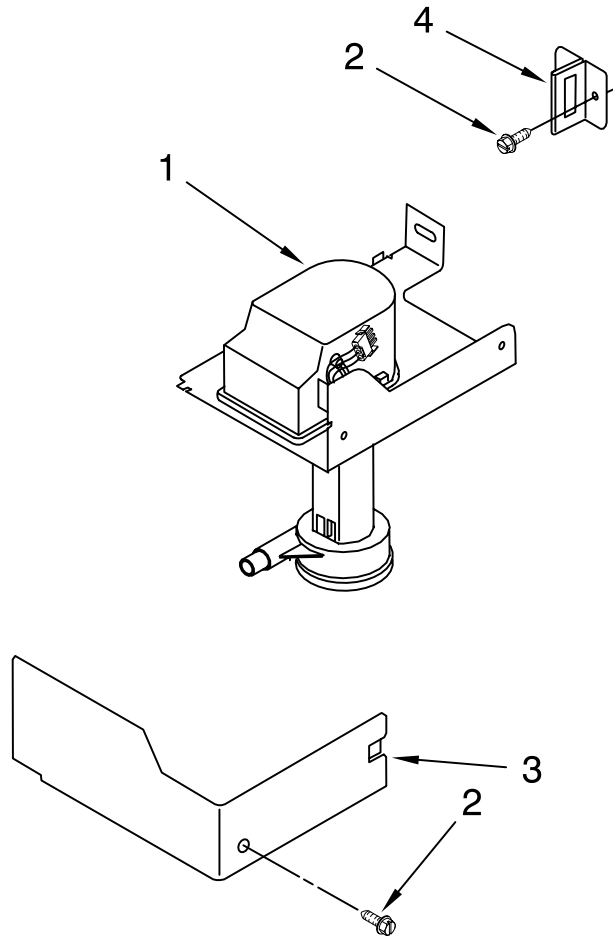

FOR ORDERING INFORMATION REFER TO PARTS PRICE LIST

EVAPORATOR, ICE CUTTER GRID AND WATER PARTS

For Model: KUIC15NRSS0
(Stainless Steel)

FOR ORDERING INFORMATION REFER TO PARTS PRICE LIST

EVAPORATOR, ICE CUTTER GRID AND WATER PARTS

For Model: KUIC15NRSS0
(Stainless Steel)

Illus. No.	Part No.	DESCRIPTION
1	2313644	Valve, Complete Water
2	2217286	Tube, Plastic
3	488208	Screw
4	2185523	Dispenser, Water
5	2217269	Evaporator
8	2172593	Tube, Water Fill
9	488660	Nut, Speed
10	836667	Spacer
11	2208539	Fastener, Pushnut
12	489443	Screw
13	2185625	Reservoir, Water Slide
14	2185626	Tube
15	2185673	Hose, Overflow
16	2313604	Guide-Ice, Grid
17	2313603	Bracket, Front and Rear
18	2313602	Bracket, Side Left and Right
19	2185681	Harness, Grid
20	2313745	Tube
26	3400886	Screw
28	2313637	Grid Assembly (Complete)
29	2174754	Wire, Grid Cutter
30	2185570	Cover, Grid
31	8281228	Thumbscrew
32	2217379	Reservoir, Water
33	3400884	Screw
34	2185696	Cap, Drain
35	3400909	Nut, Push-In

FOR ORDERING INFORMATION REFER TO PARTS PRICE LIST

PUMP PARTS

For Model: KUI15NRSS0
(Stainless Steel)

Illus. No.	Part No.	DESCRIPTION
1	2217220	Pump, Water (Complete)
2	3400884	Screw 8-18 X 5/8
3	2185677	Cover, Pump
4	2185585	Bracket, Connector Assembly