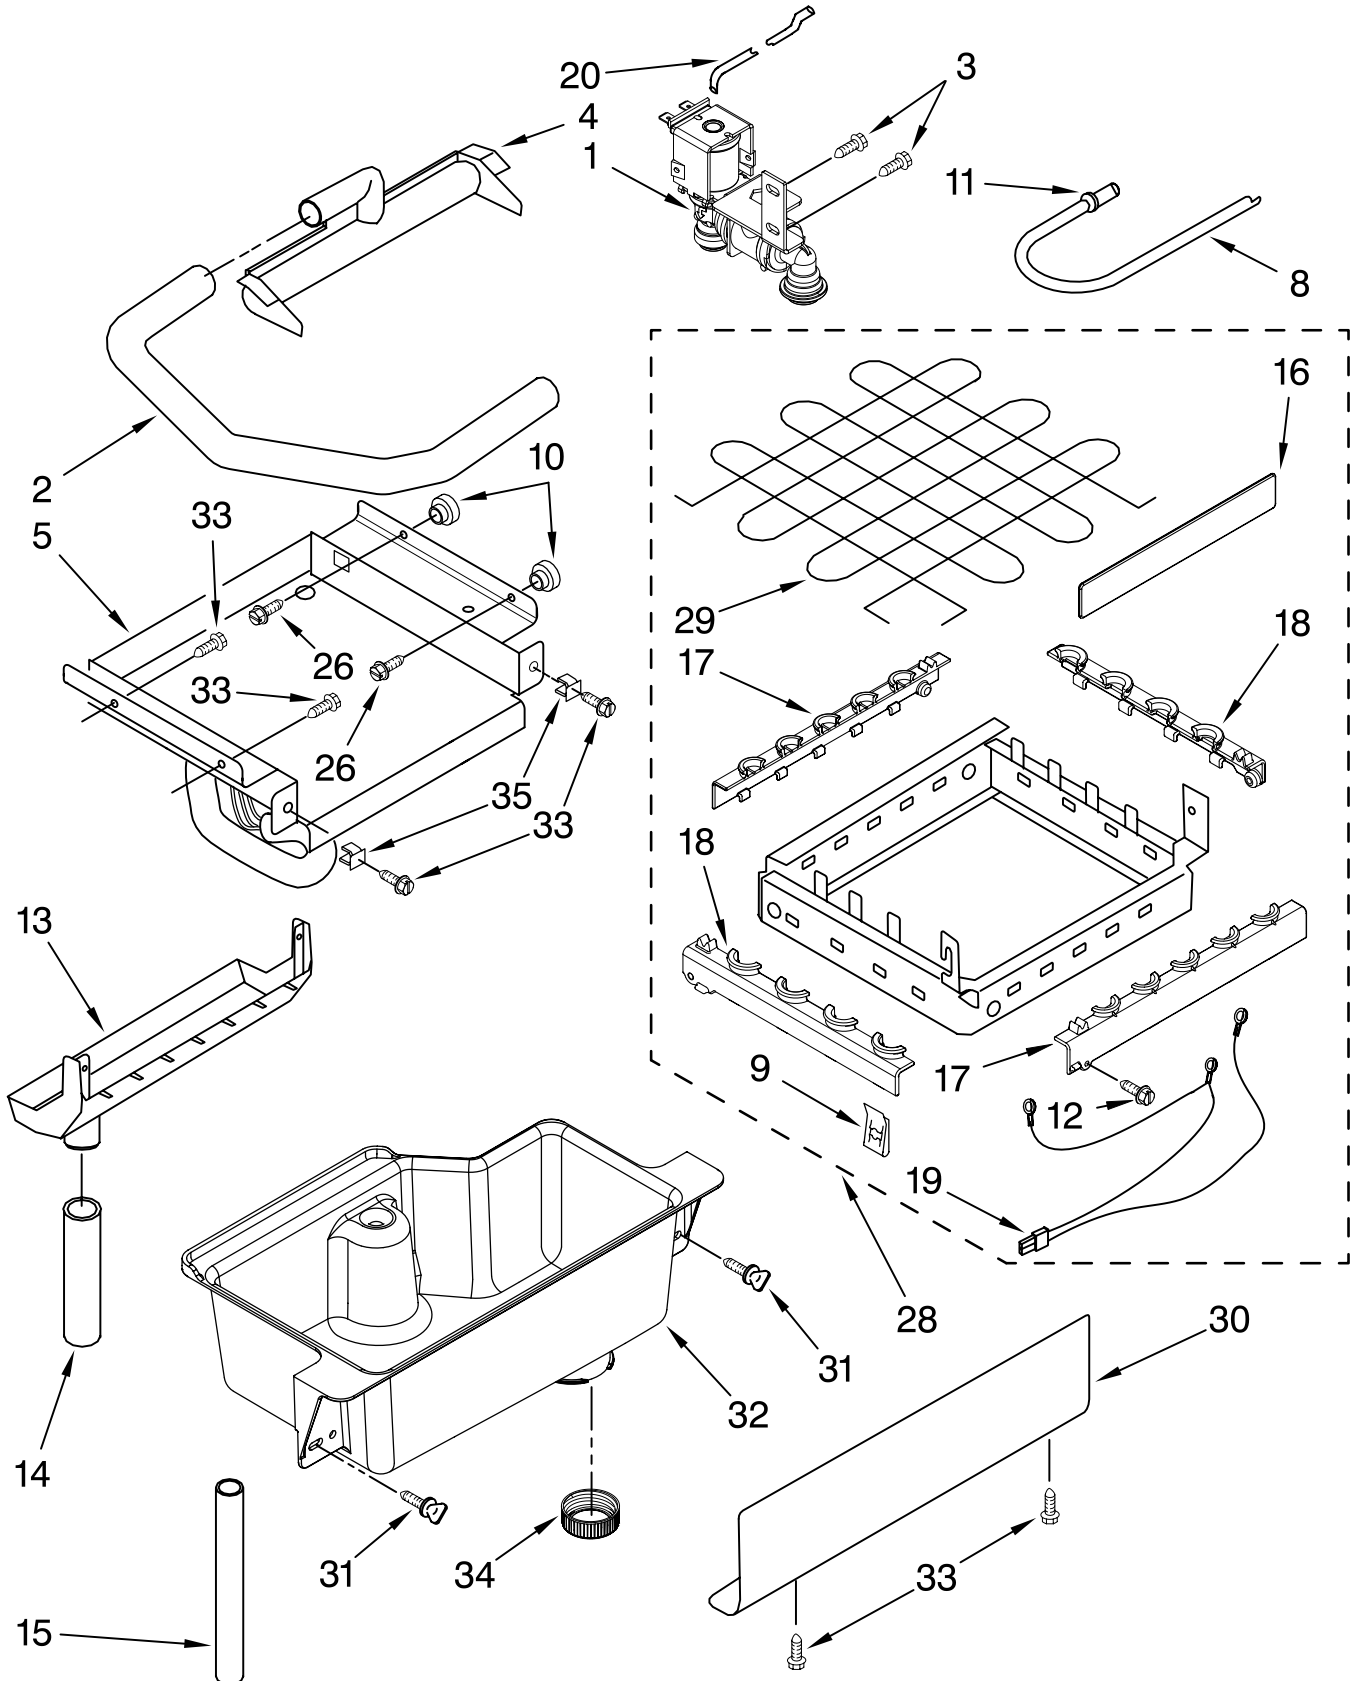

EVAPORATOR, ICE CUTTER GRID AND WATER PARTS

For Model: KUIC15NRSS0
(Stainless Steel)

FOR ORDERING INFORMATION REFER TO PARTS PRICE LIST

EVAPORATOR, ICE CUTTER GRID AND WATER PARTS

For Model: KUIC15NRSS0
(Stainless Steel)

Illus. No.	Part No.	DESCRIPTION
1	2313644	Valve, Complete Water
2	2217286	Tube, Plastic
3	488208	Screw
4	2185523	Dispenser, Water
5	2217269	Evaporator
8	2172593	Tube, Water Fill
9	488660	Nut, Speed
10	836667	Spacer
11	2208539	Fastener, Pushnut
12	489443	Screw
13	2185625	Reservoir, Water Slide
14	2185626	Tube
15	2185673	Hose, Overflow
16	2313604	Guide-Ice, Grid
17	2313603	Bracket, Front and Rear
18	2313602	Bracket, Side Left and Right
19	2185681	Harness, Grid
20	2313745	Tube
26	3400886	Screw
28	2313637	Grid Assembly (Complete)
29	2174754	Wire, Grid Cutter
30	2185570	Cover, Grid
31	8281228	Thumbscrew
32	2217379	Reservoir, Water
33	3400884	Screw
34	2185696	Cap, Drain
35	3400909	Nut, Push-In

FOR ORDERING INFORMATION REFER TO PARTS PRICE LIST