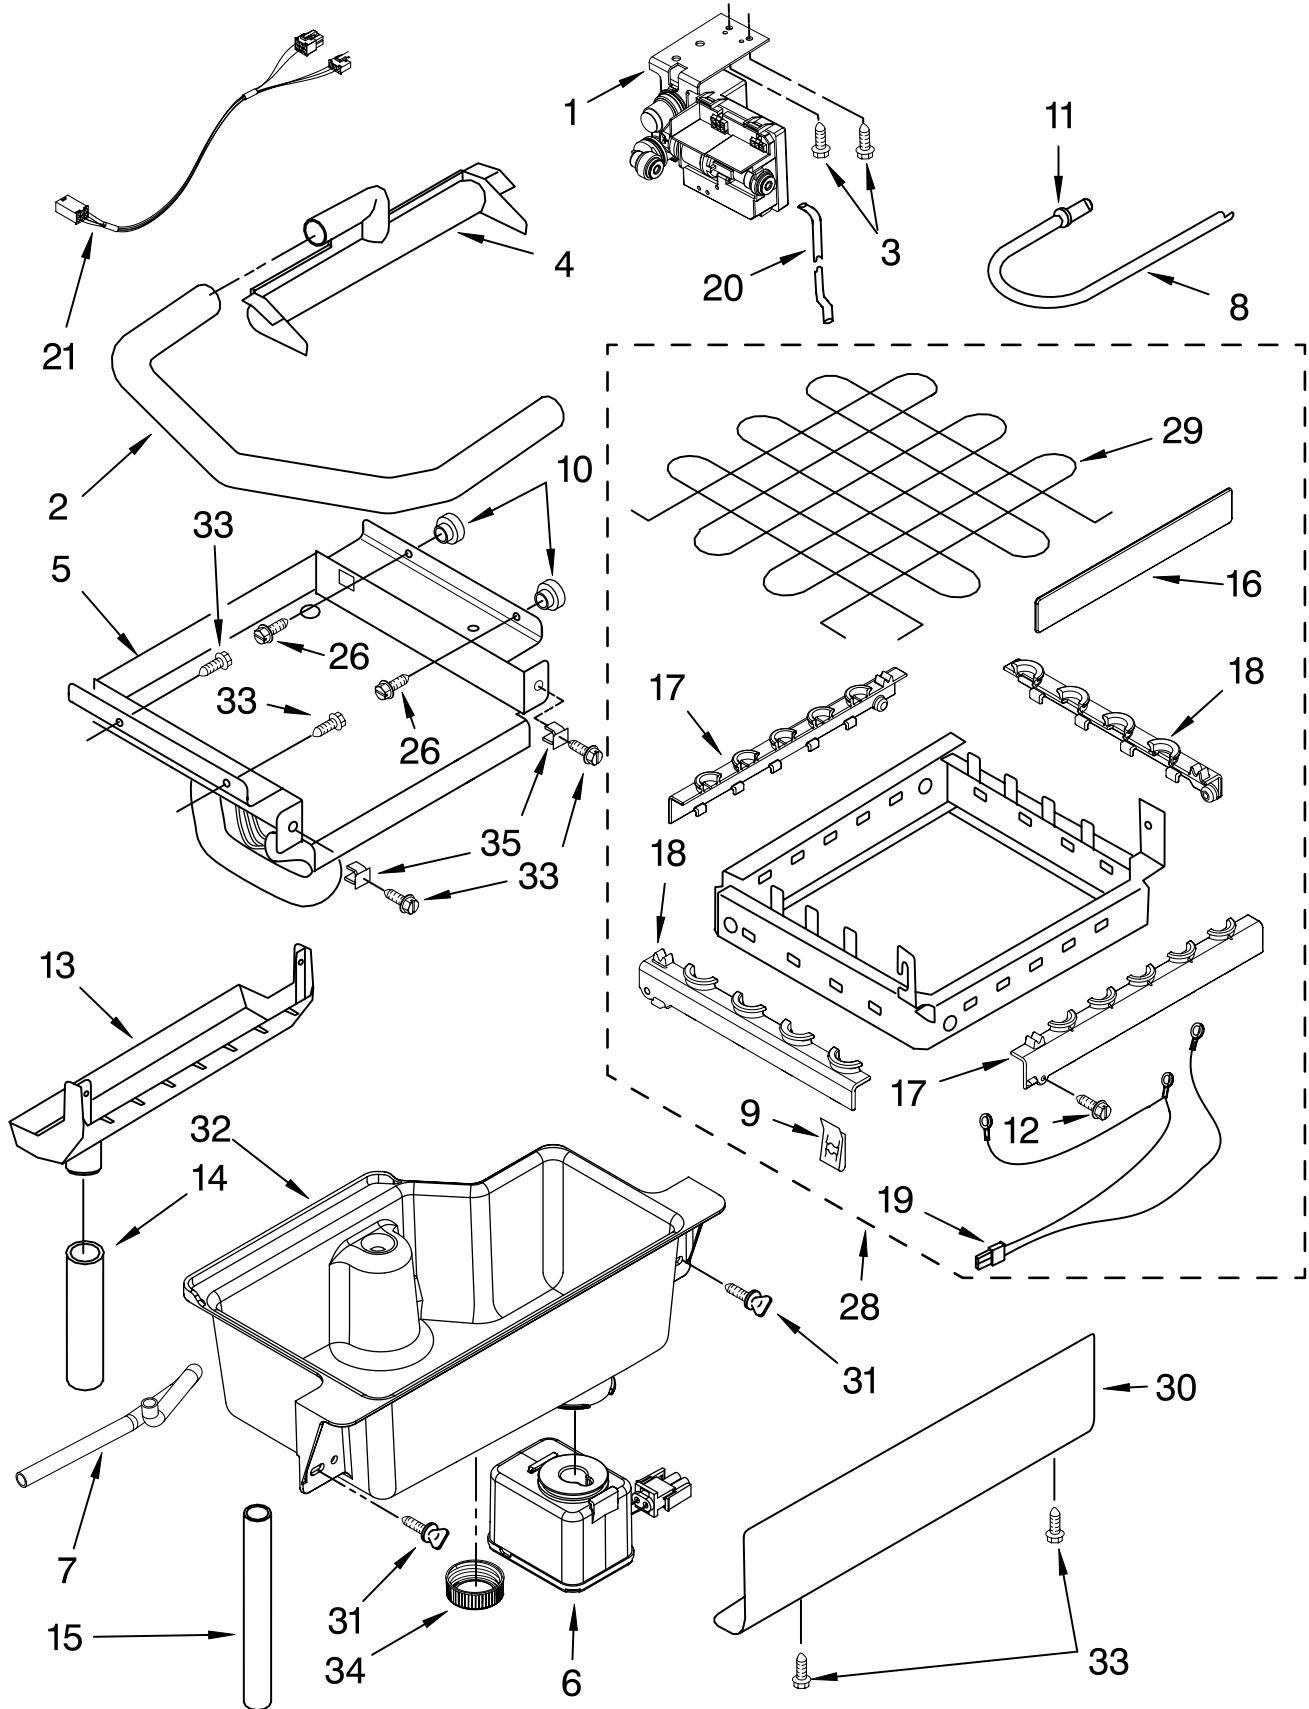

EVAPORATOR, ICE CUTTER GRID AND WATER PARTS

For Model: KUIC15NRTS0
(Stainless Steel)

FOR ORDERING INFORMATION REFER TO PARTS PRICE LIST

EVAPORATOR, ICE CUTTER GRID AND WATER PARTS

For Model: KUIC15NRTS0
(Stainless Steel)

Illus. No.	Part No.	DESCRIPTION
1	2313741	Valve, Complete Water
2	2217286	Tube, Plastic
3	488208	Screw
4	2185523	Dispenser, Water
5	2217269	Evaporator
6	2313705	Pump, Drain
7	2313851	Tube, Reservoir Pump
8	2172593	Tube, Water Fill
9	488660	Nut, Speed
10	836667	Spacer
11	2208539	Fastener, Pushnut
12	489443	Screw
13	2185625	Reservoir, Water Slide
14	2185626	Tube
15	2313890	Hose, Overflow
16	2313604	Guide-Ice, Grid
17	2313603	Bracket, Front and Rear
18	2313602	Bracket, Side Left and Right
19	2185681	Harness, Grid
20	2324305	Tube
21	2310169	Wire Assembly (Valve)
26	3400886	Screw
28	2313637	Grid Assembly (Complete)
29	2174754	Wire, Grid Cutter
30	2185570	Cover, Grid
31	8281228	Thumbscrew
32	2313834	Reservoir, Water
33	3400884	Screw
34	2185696	Cap, Drain
35	3400909	Nut, Push-In

FOR ORDERING INFORMATION REFER TO PARTS PRICE LIST