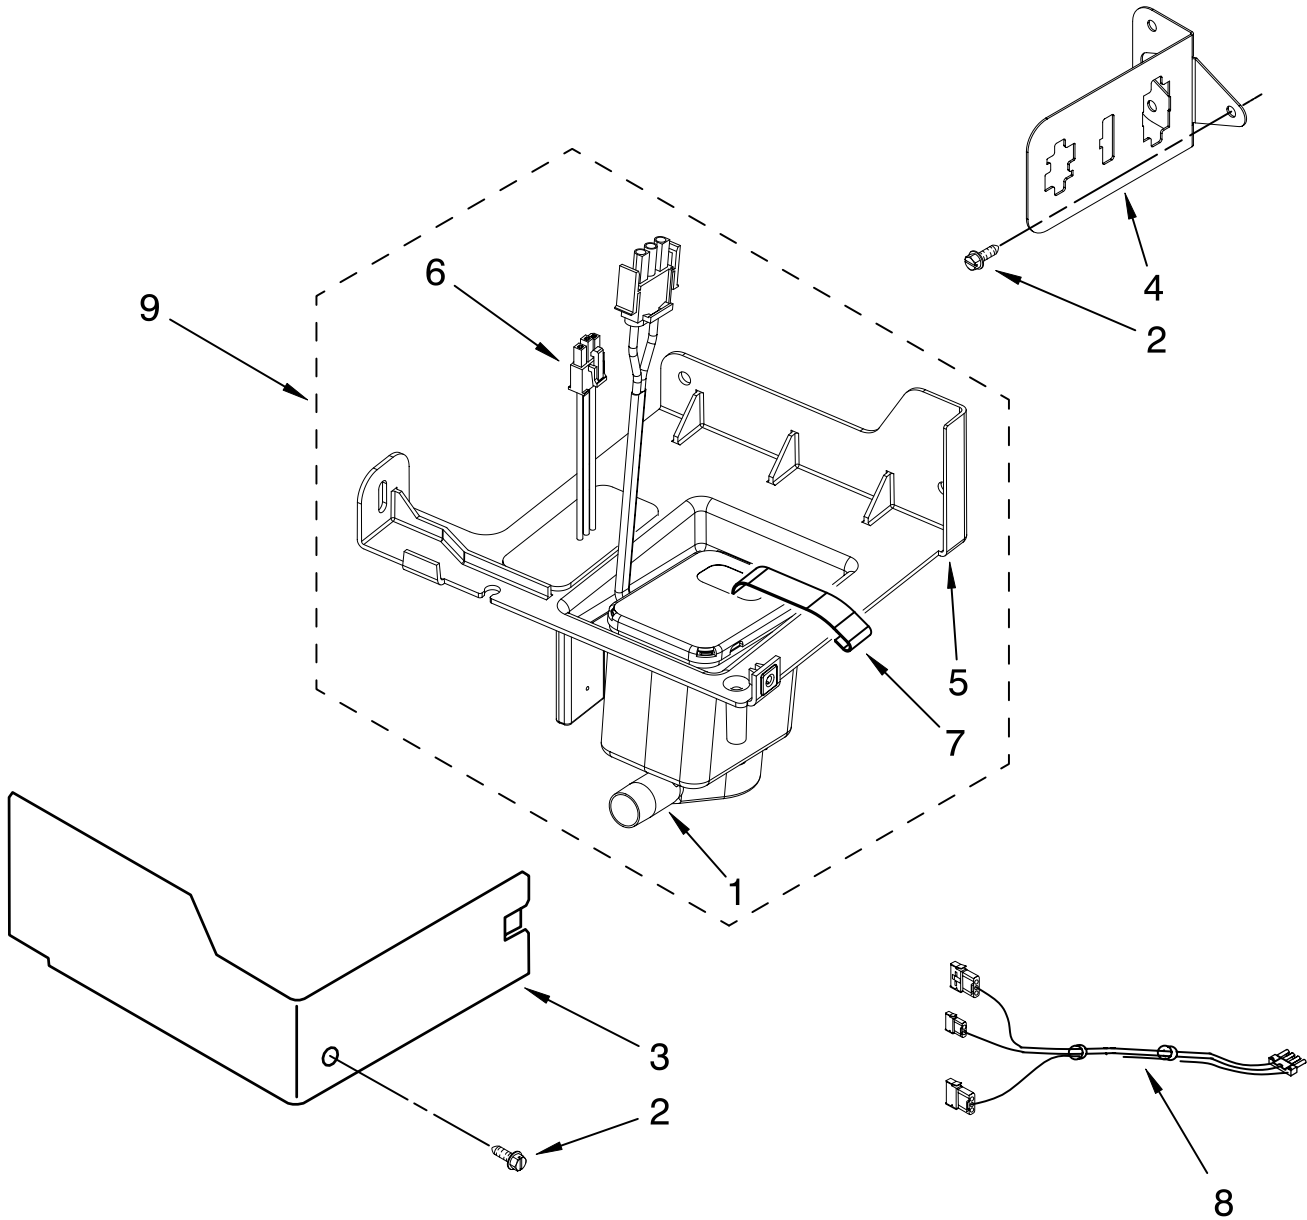

# EVAPORATOR, ICE CUTTER GRID AND WATER PARTS

For Model: KUIC15NRTS0  
(Stainless Steel)

FOR ORDERING INFORMATION REFER TO PARTS PRICE LIST

# EVAPORATOR, ICE CUTTER GRID AND WATER PARTS

For Model: KUIC15NRTS0  
(Stainless Steel)

<b>Illus. No.</b>	<b>Part No.</b>	<b>DESCRIPTION</b>
1	2313741	Valve, Complete Water
2	2217286	Tube, Plastic
3	488208	Screw
4	2185523	Dispenser, Water
5	2217269	Evaporator
6	2313705	Pump, Drain
7	2313851	Tube, Reservoir Pump
8	2172593	Tube, Water Fill
9	488660	Nut, Speed
10	836667	Spacer
11	2208539	Fastener, Pushnut
12	489443	Screw
13	2185625	Reservoir, Water Slide
14	2185626	Tube
15	2313890	Hose, Overflow
16	2313604	Guide-Ice, Grid
17	2313603	Bracket, Front and Rear
18	2313602	Bracket, Side Left and Right
19	2185681	Harness, Grid
20	2324305	Tube
21	2310169	Wire Assembly (Valve)
26	3400886	Screw
28	2313637	Grid Assembly (Complete)
29	2174754	Wire, Grid Cutter
30	2185570	Cover, Grid
31	8281228	Thumbscrew
32	2313834	Reservoir, Water
33	3400884	Screw
34	2185696	Cap, Drain
35	3400909	Nut, Push-In

# PUMP PARTS

For Model: KUIC15NRTS0  
(Stainless Steel)

Illus. No.	Part No.	DESCRIPTION
1	2313628	Pump-Recirculating
2	3400884	Screw 8-18 X 5/8
3	2185677	Cover, Pump
4	2313844	Bracket, Connector Assembly
5	2313627	Bracket-Pump
6	2313643	Sensor-Water Level
7	2324307	Clip-Retainer (3)
8	2310092	Wiring Harness Main To Pump
9	2313702	Pump Assembly