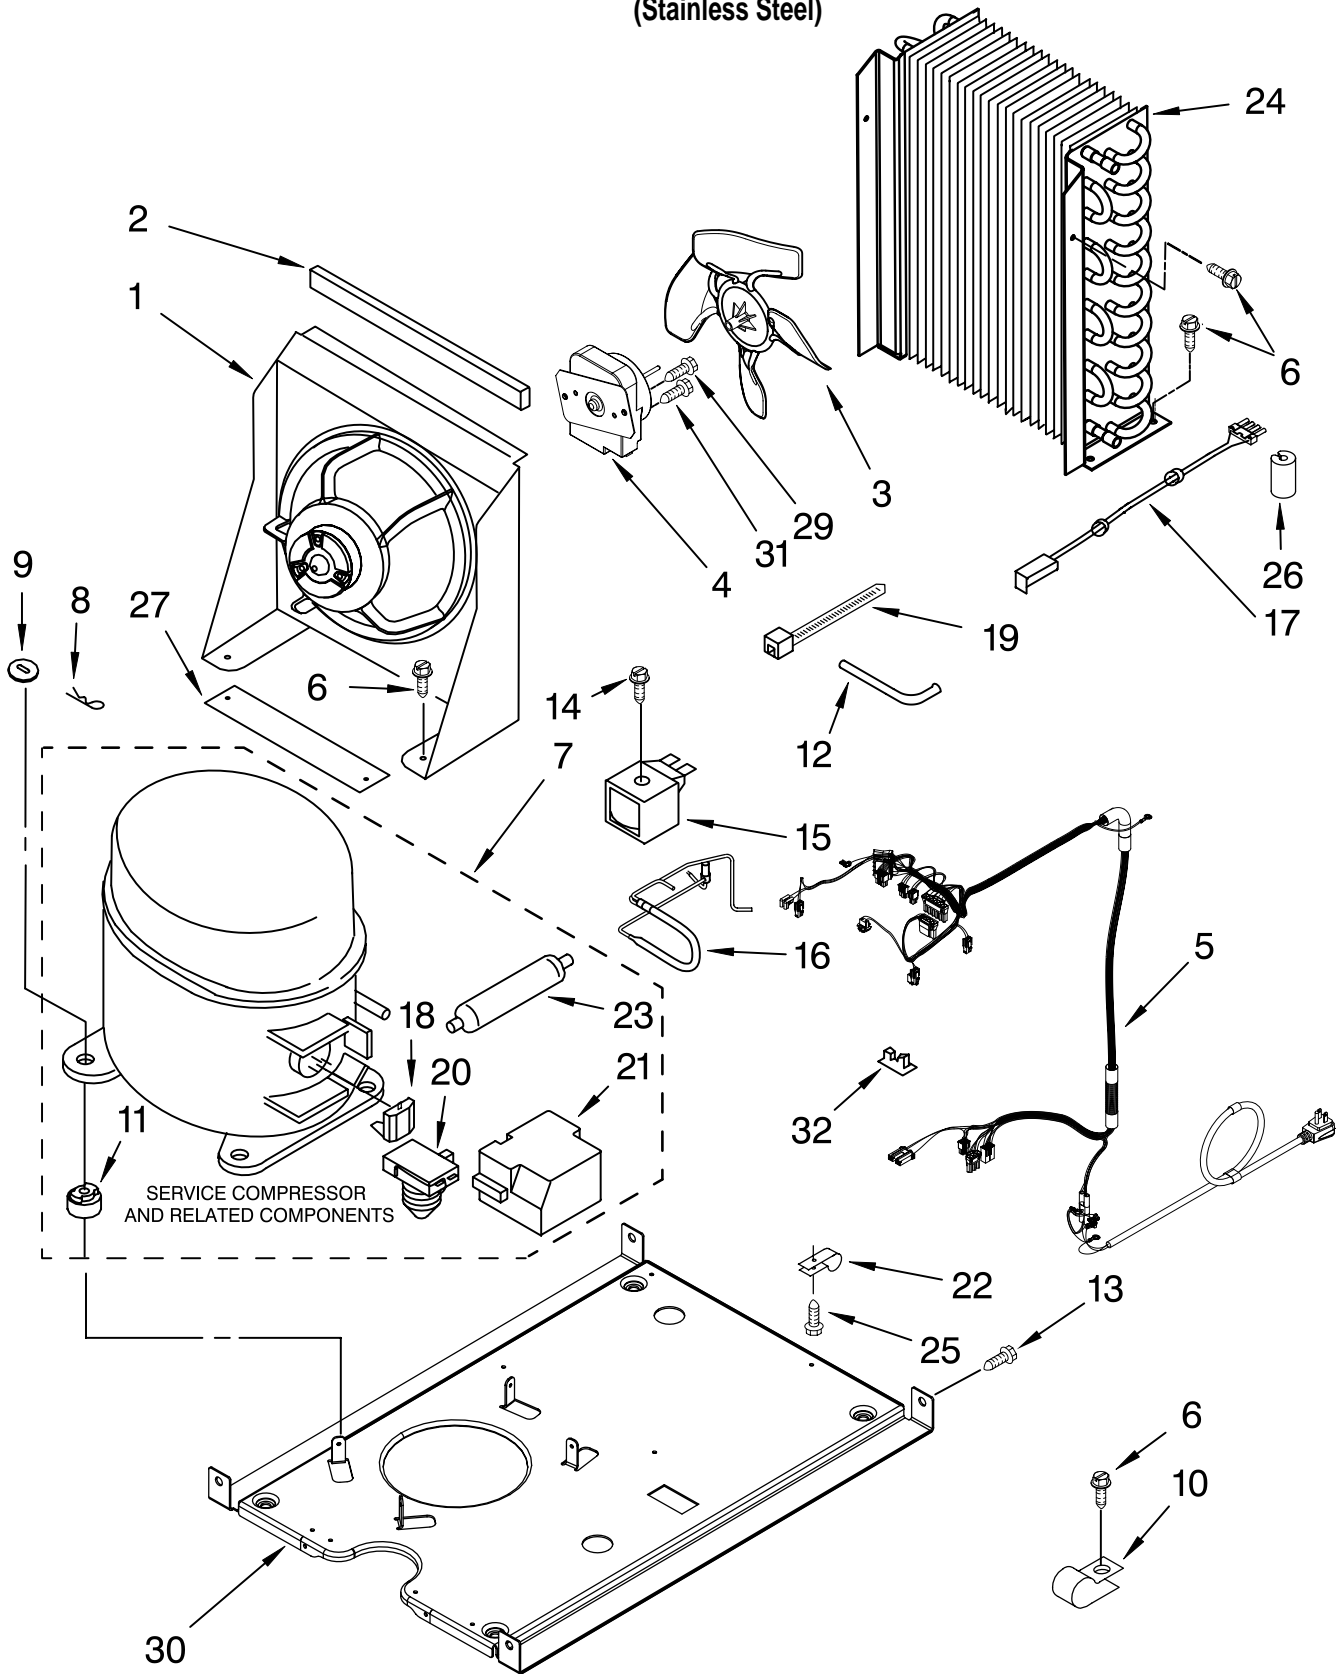

UNIT PARTS

For Model: KUIC15NRTS0
(Stainless Steel)

FOR ORDERING INFORMATION REFER TO PARTS PRICE LIST

UNIT PARTS

For Model: KUIC15NRTS0
(Stainless Steel)

Illus. No.	Part No.	DESCRIPTION
1	2185532	Bracket, Fan Mtg.
2	2185675	Pad, Foam
3	2188935	Blade, Fan
4	2315558	Motor & Mounting Plate Assembly
5	2310125	Wiring Harness, Complete Unit (Includes Power Cord)
6	304392	Screw
7	2313858	Compressor (Includes Illus. 11,18, 20,21 & 23)
8	A201435	Clip, Mounting
9	A201441	Shim (4)
10	2185960	Clamp-Service Cord Grommet (4)
11	2217318	Production
	4387558	Service

Illus. No.	Part No.	DESCRIPTION
12	2208415	Tube, Process
13	489423	Screw
14	489472	Screw
15	759112	Coil, Solenoid
16	2313806	Hot Gas Valve
17	2187629	Wiring Harness, Condenser Fan
18		Overload
	2217223	Production
	4387938	Service (Includes Start-Relay)
19	2155774	Strap
20		Relay, Start
	2217224	Production
	4387938	Service (Includes Overload)
21		Cover, Terminal
	2208371	Production
	4387731	Service

Illus. No.	Part No.	DESCRIPTION
22	W10005420	Clamp
23		Drier
	2319826	Production
	4387019	Service
24	2313624	Condenser
25	3400884	Screw
26	2319835	Grommet-Cond.(1)
27	2217397	Pad, Foam (2)
29	8281197	Screw
30	2217388	Base, Unit
31	8281196	Screw
32	1115373	Clip-Wiring

REFRIGERANT CHARGE

6.5 OZ. (R134A)

FOR ORDERING INFORMATION REFER TO PARTS PRICE LIST