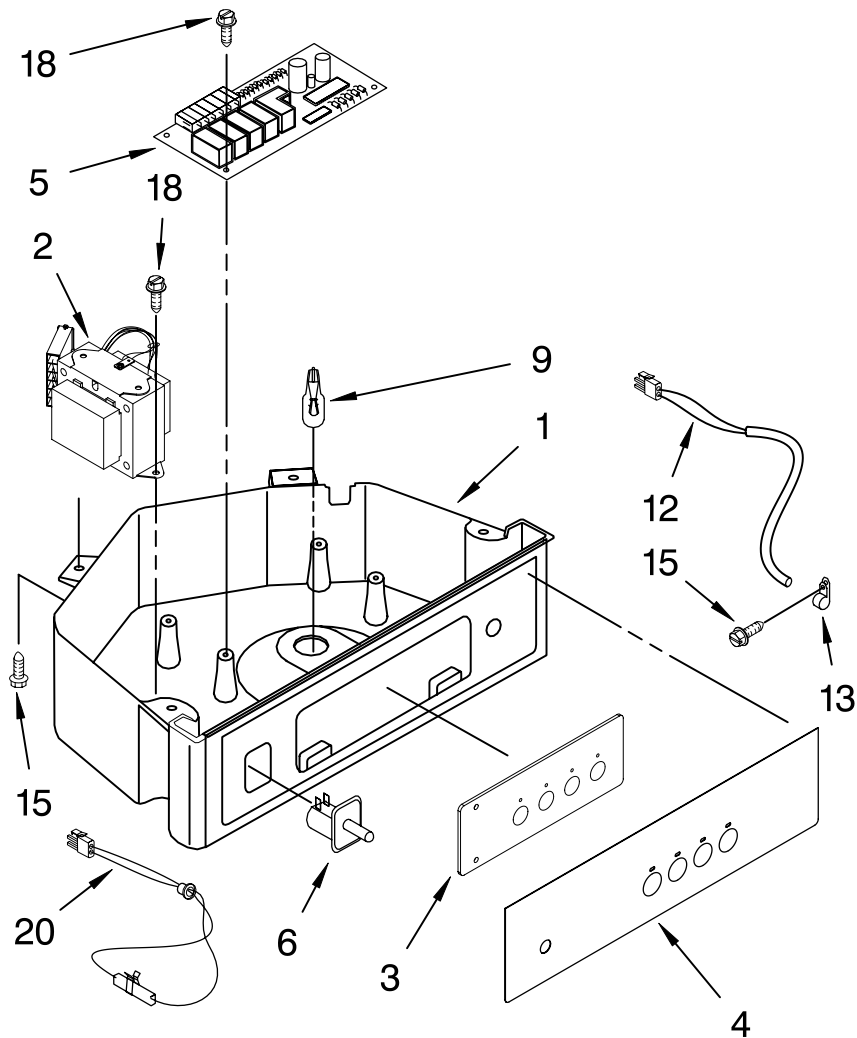

CONTROL PANEL PARTS

For Model: KUIC15NRTS0
(Stainless Steel)

Illus. No.	Part No.	DESCRIPTION
1	2185738	Box, Control
2	2310139	Transformer
3	2304122	Assembly, Switch (ALSO ORDER #4)
4	2313693	Overlay
5	2321774	Control Board
6	2149705	Switch, Plunger Grid/Light
9	745362	Bulb
12	2313633	Thermostat, Bin
13	2185825	Clamp
15	3400884	Screw
18	3400850	Screw
20	2313635	Thermister, Ice Control

FOR ORDERING INFORMATION REFER TO PARTS PRICE LIST