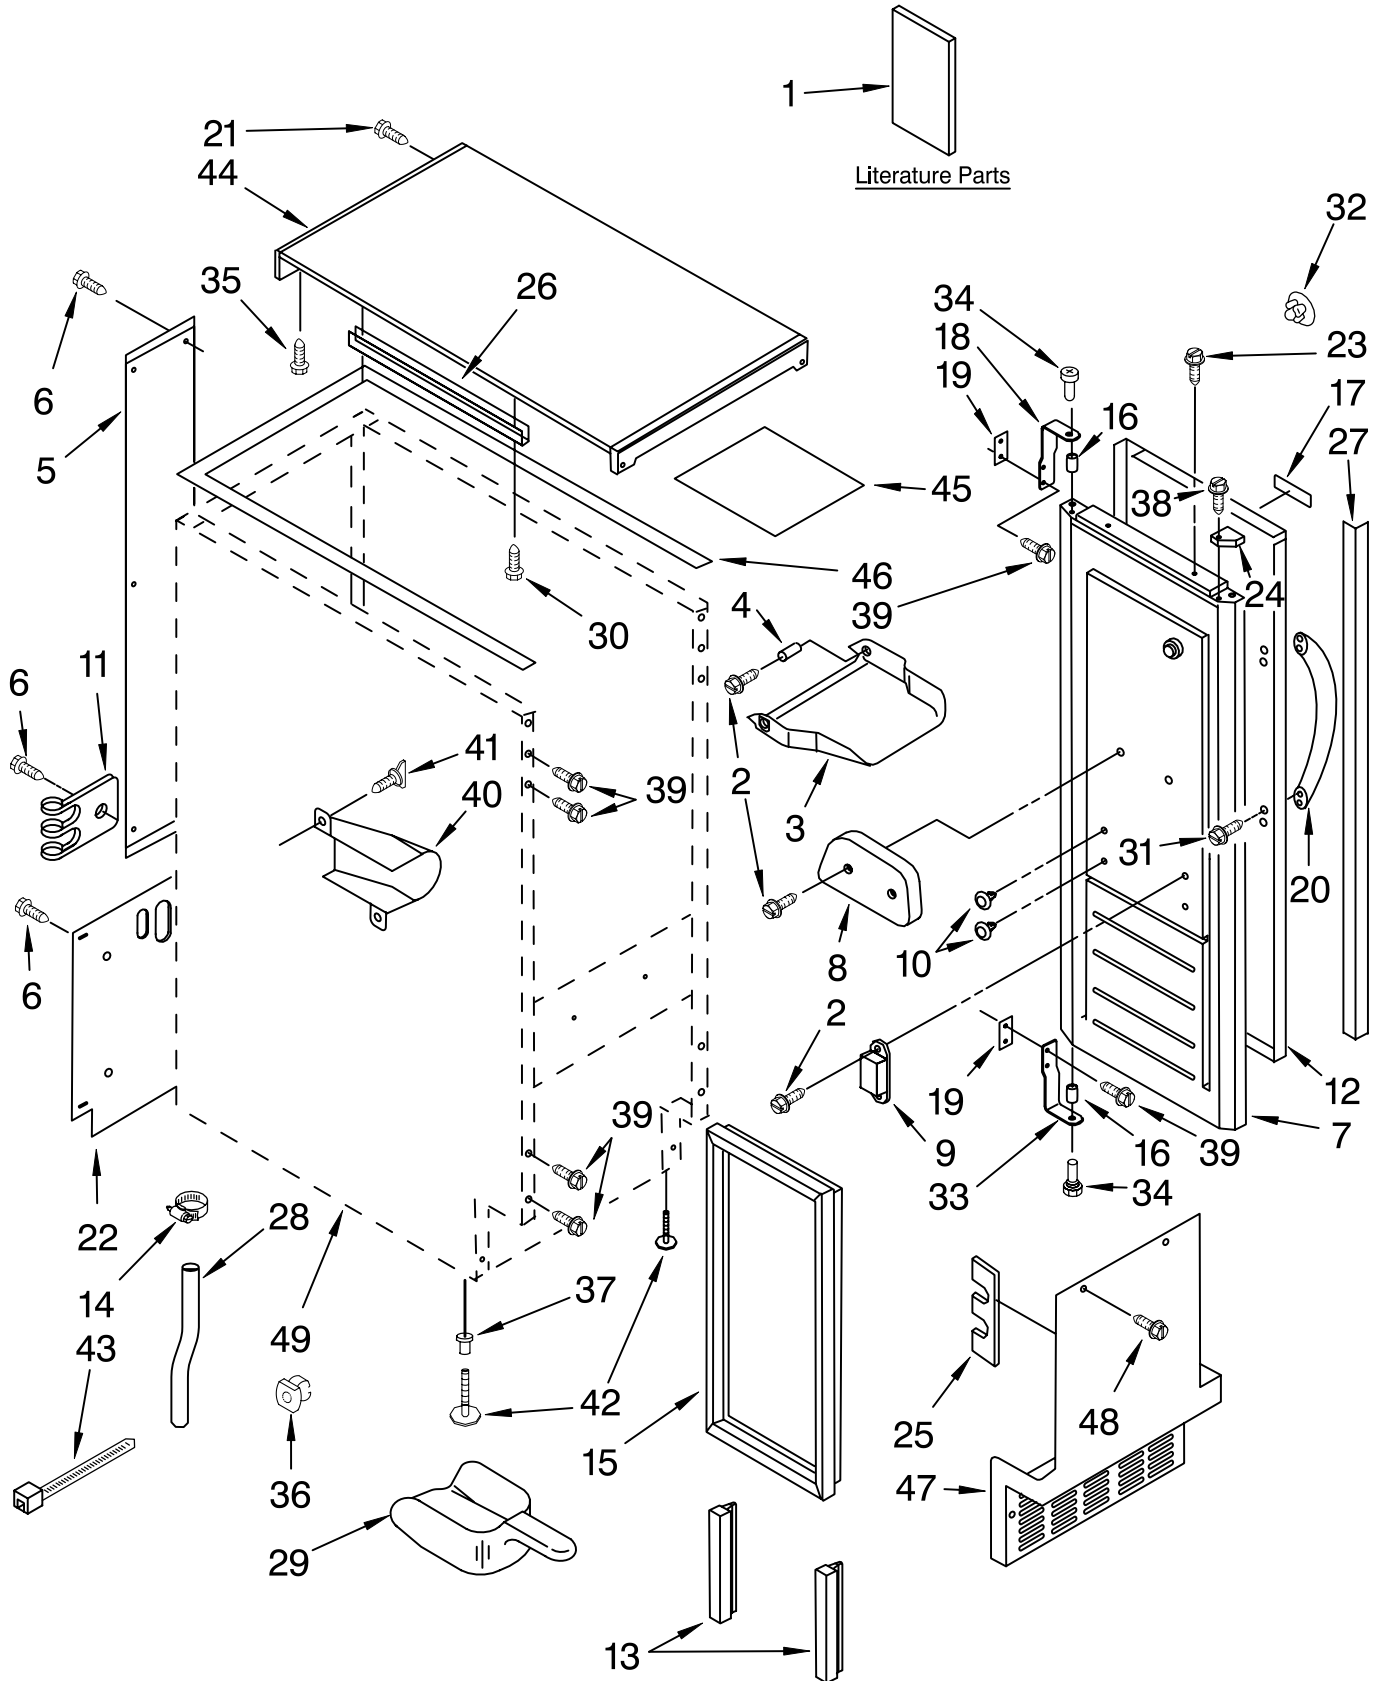

# CABINET LINER AND DOOR PARTS

ICE CUBE  
MAKER

For Model: KUIC15NRTS0  
(Stainless Steel)

**KitchenAid®**

FOR ORDERING INFORMATION REFER TO PARTS PRICE LIST

# CABINET LINER AND DOOR PARTS

For Model: KUIC15NRTS0  
(Stainless Steel)

Illus. No.	Part No.	DESCRIPTION	Illus. No.	Part No.	DESCRIPTION	Illus. No.	Part No.	DESCRIPTION
1		Literature Parts	15	2217294	Gasket, Door	31	3400037	Screw
	2313814	Use & Care Guide	16	2185640	Sleeve, Hinge	32	2189000	Plug, Handle
	2324311	Service & Wiring Sheet	17	w10046610	Nameplate	33	2185711	Hinge, Bottom
2	3400886	Screw	18	2185710	Hinge, Top	34	2185712	Pin, Hinge
3	2185742	Bin, Door	19	2185709	Shim, Hinge	35	489048	Screw, Ground
4	2185678	Spacer	20	9872207S	Handle, Door	36	692400	Nut, Push-In
5	2217394	Cover, Wiring	21	8281184	Screw	37	3400240	Nut, Leg Leveler
6	489442	Screw	22	2185730	Assembly, Unit Cover	38	348689	Screw
7	2932803B	Door	23	8281186	Screw	39	489423	Screw
8	2185695	Cam, Door	24		Filler, Endcap	40	2185927	Holder, Scoop
9	2217393	Assembly, Magnetic Catch		2185655B	Left Side	41	8281228	Thumbscrew
10	941839	Plug, Hole		2185656B	Right Side	42	3374849	Leg, Leveler (4)
11	2208136	Clamp	25	2185756	Pad, Foam	43	2155774	Strap
12	2313815	Wrap, Door	26	2185691	Channel, Wiring	44	2929700B	Top
13	2217367	Gasket, Bottom	27	2185964	Grommet, Edge Guard (2)	45	2185690	Shield, Electrical
14	489503	Clamp	28	2185989	Tube, Drain	46	2217293	Gasket, Top Panel
			29	585158	Scoop	47	2185571B	Grill, Front
			30	3400884	Screw	48	489474	Screw
						49		Cabinet & Liner (NOT SERVICED)