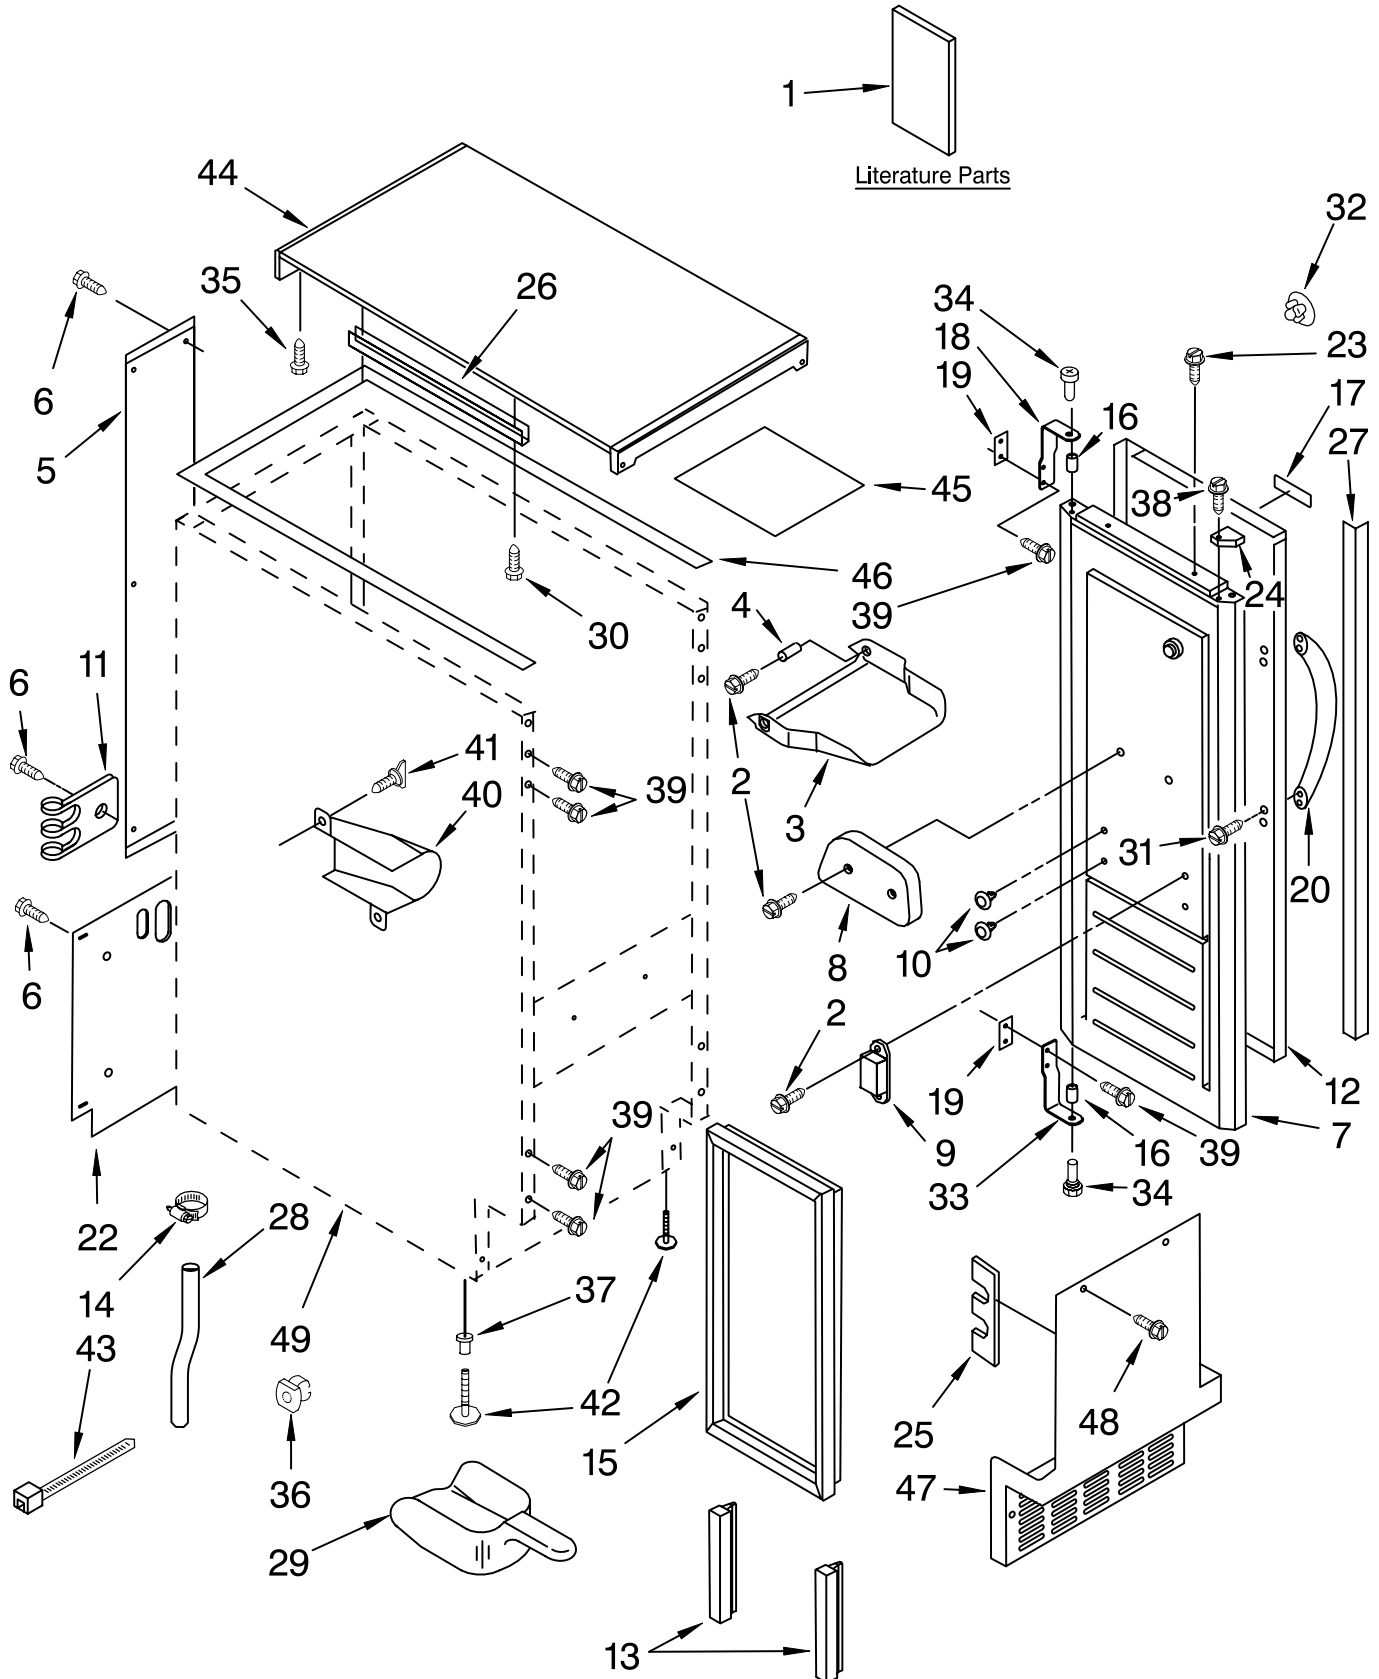

CABINET LINER AND DOOR PARTS

For Model: KUIC15NRTS1

(Stainless Steel)

ICE CUBE
MAKER

KitchenAid®

FOR ORDERING INFORMATION REFER TO PARTS PRICE LIST

CABINET LINER AND DOOR PARTS

For Model: KUIC15NRTS1

(Stainless Steel)

Illus. No.	Part No.	DESCRIPTION	Illus. No.	Part No.	DESCRIPTION	Illus. No.	Part No.	DESCRIPTION
1		Literature Parts	17	W10046610	Nameplate	33	2185711	Hinge, Bottom
	2313814	Use & Care Guide	18	2185710	Hinge, Top	34	2185712	Pin, Hinge
	2324311	Service & Wiring Sheet	19	2185709	Shim, Hinge	35	489048	Screw, Ground
2	3400886	Screw	20	9872207S	Handle, Door	36	692400	Nut, Push-In
3	2185742	Bin, Door	22	W10136199	Assembly, Unit Cover	37	3400240	Nut, Leg Leveler
4	2185678	Spacer	23	8281186	Screw	38	348689	Screw
5	2217394	Cover, Wiring	24		Filler, Endcap	39	489423	Screw
6	489442	Screw		2185655B	Left Side	40	2185927	Holder, Scoop
7	2932803B	Door		2185656B	Right Side	41	8281228	Thumbscrew
8	2185695	Cam, Door	25	2185756	Pad, Foam	42	3374849	Leg, Leveler (4)
9	2217393	Assembly, Magnetic Catch	26	2185691	Channel, Wiring	43	2155774	Strap
10	941839	Plug, Hole	27	2185964	Grommet, Edge Guard (2)	44	2929700B	Top
11	2208136	Clamp	28	2185989	Tube, Drain	45	2185690	Shield, Electrical
12	2313815	Wrap, Door	29	585158	Scoop	46	2217293	Gasket, Top Panel
13	2217367	Gasket, Bottom	30	3400884	Screw	47	2185571B	Grill, Front
14	489503	Clamp	31	3400237	Screw	48	489474	Screw
15	2217294	Gasket, Door	32	2189000	Plug, Handle	49		Cabinet & Liner (NOT SERVICED)
16	2185640	Sleeve, Hinge						

FOR ORDERING INFORMATION REFER TO PARTS PRICE LIST

PUMP PARTS

For Model: KUIC15NRTS1

(Stainless Steel)

Illus. No.	Part No.	DESCRIPTION
1	2313628	Pump-Recirculating
2	3400884	Screw 8-18 X 5/8
3	2185677	Cover, Pump
4	2313844	Bracket, Connector Assembly
5	2313627	Bracket-Pump
6	2313643	Sensor-Water Level
8	2310092	Wiring Harness Main To Pump
9	2313702	Pump Assembly