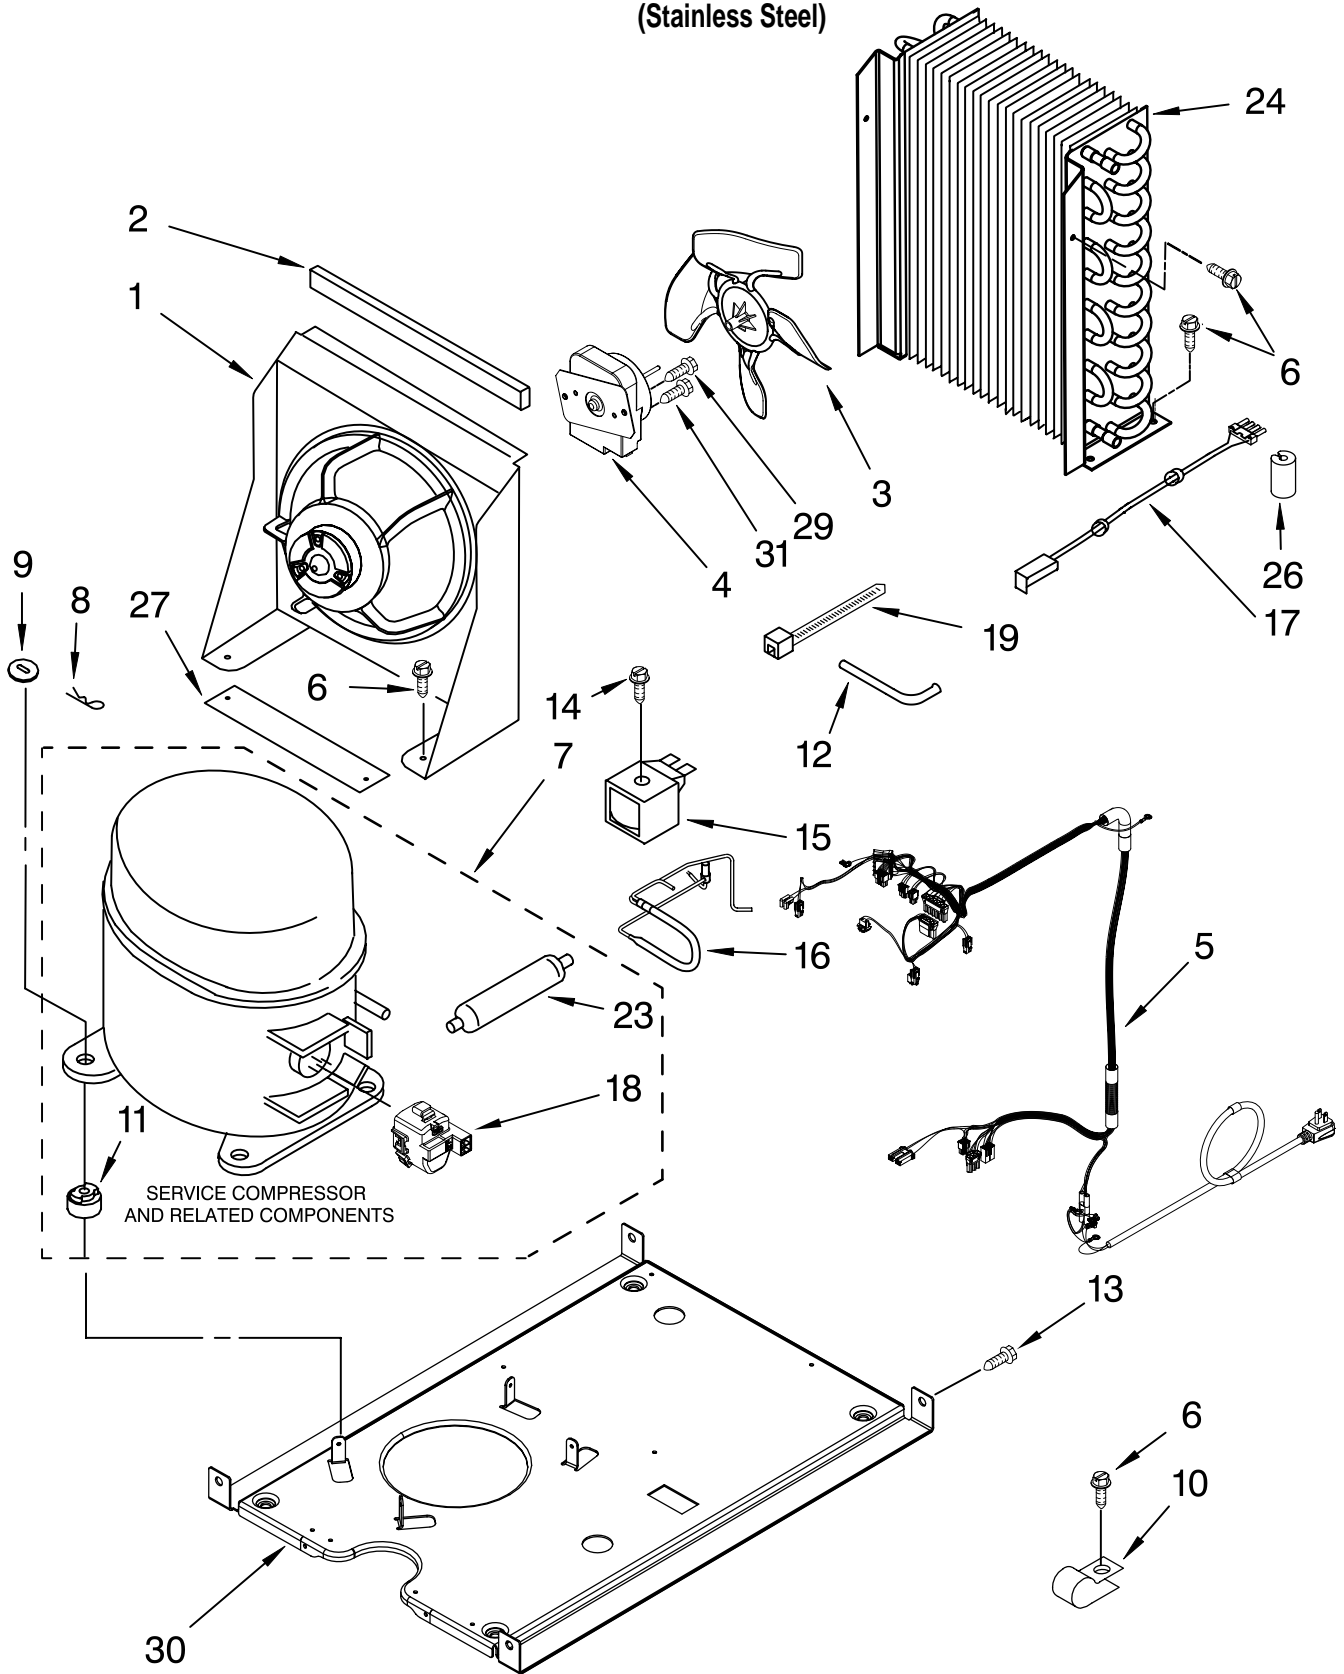

UNIT PARTS

For Model: KUIC15NRTS1
(Stainless Steel)

FOR ORDERING INFORMATION REFER TO PARTS PRICE LIST

UNIT PARTS

For Model: KUIC15NRTS1
(Stainless Steel)

Illus. No.	Part No.	DESCRIPTION
1	2185532	Bracket, Fan Mtg.
2	2185675	Pad, Foam
3	2188935	Blade, Fan
4	2315558	Motor & Mounting Plate Assembly
5	W10139121	Wiring Harness, Complete Unit (Includes Power Cord)
6	304392	Screw
7	W10136195	Compressor (Includes Illus. 11 & 23)
8	A201435	Clip, Mounting
9	A201441	Shim (4)
10	2185960	Clamp-Service Cord

Illus. No.	Part No.	DESCRIPTION
11		Grommet (4)
	2217318	Production
	4387558	Service
12	2208415	Tube, Process
13	489423	Screw
14	489472	Screw
15	759112	Coil, Solenoid
16	2313806	Hot Gas Valve
17	2187629	Wiring Harness, Condenser Fan
18	W10136197	Start Relay & Overload Combo Device
19	2155774	Strap

Illus. No.	Part No.	DESCRIPTION
23		Drier
	2319826	Production
	4387019	Service
24	2313624	Condenser
26	2319835	Grommet-Cond.(1)
27	2217397	Pad, Foam (2)
29	8281197	Screw
30	2217388	Base, Unit
31	8281196	Screw

REFRIGERANT CHARGE

6.5 OZ. (R134A)

FOR ORDERING INFORMATION REFER TO PARTS PRICE LIST