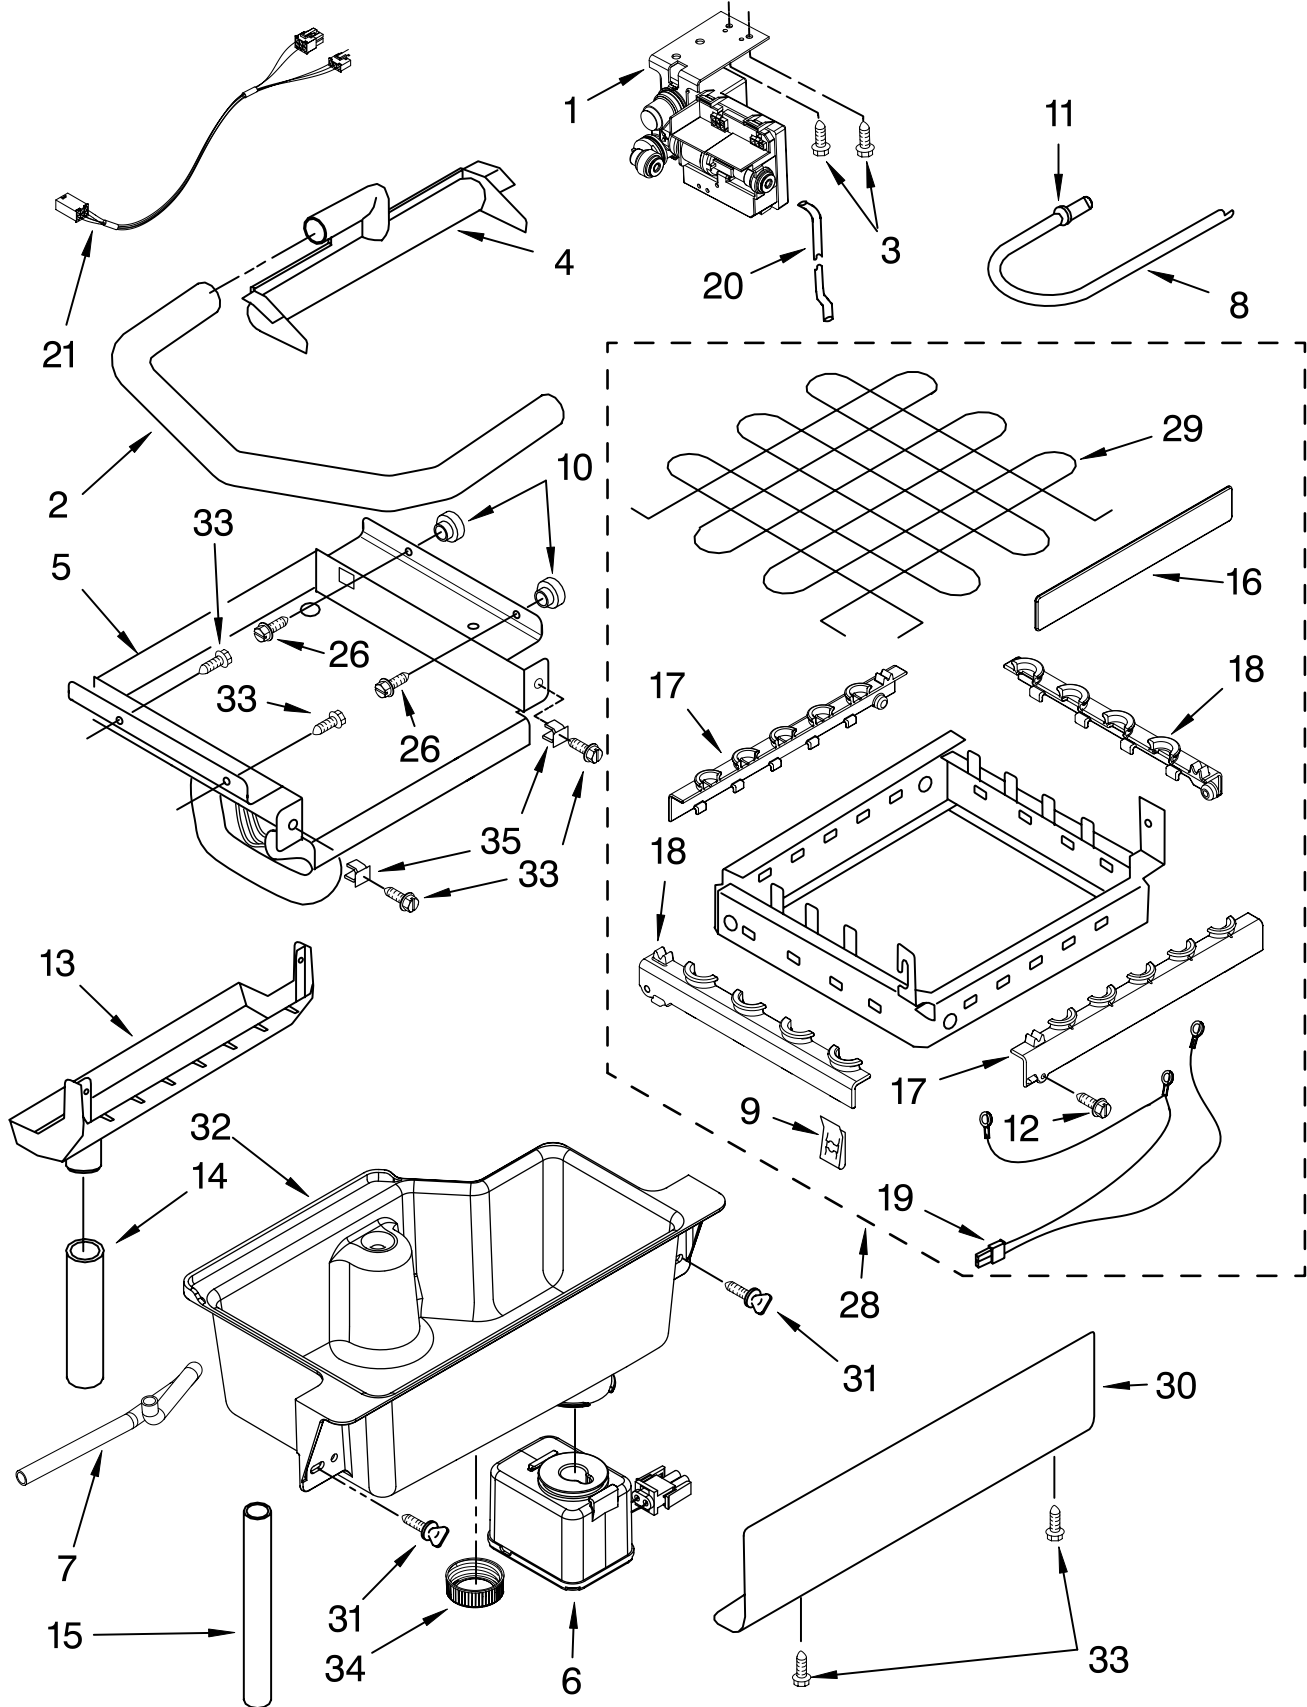

(Stainless Steel)

Illus. No.	Part No.	DESCRIPTION	Illus. No.	Part No.	DESCRIPTION	Illus. No.	Part No.	DESCRIPTION
1		Literature Parts	17	W10046610	Nameplate	33	2185711	Hinge, Bottom
	2313814	Use & Care Guide	18	2185710	Hinge, Top	34	2185712	Pin, Hinge
	2324311	Service & Wiring Sheet	19	2185709	Shim, Hinge	35	489048	Screw, Ground
2	3400886	Screw	20	9872207S	Handle, Door	36	692400	Nut, Push-In
3	2185742	Bin, Door	22	W10136199	Assembly, Unit Cover	37	3400240	Nut, Leg Leveler
4	2185678	Spacer	23	8281186	Screw	38	348689	Screw
5	2217394	Cover, Wiring	24		Filler, Endcap	39	489423	Screw
6	489442	Screw		2185655B	Left Side	40	2185927	Holder, Scoop
7	2932803B	Door		2185656B	Right Side	41	8281228	Thumbscrew
8	2185695	Cam, Door	25	2185756	Pad, Foam	42	3374849	Leg, Leveler (4)
9	2217393	Assembly, Magnetic Catch	26	2185691	Channel, Wiring	43	2155774	Strap
10	941839	Plug, Hole	27	2185964	Grommet, Edge Guard (2)	44	2929700B	Top
11	2208136	Clamp	28	2185989	Tube, Drain	45	2185690	Shield, Electrical
12	2313815	Wrap, Door	29	585158	Scoop	46	2217293	Gasket, Top Panel
13	2217367	Gasket, Bottom	30	3400884	Screw	47	2185571B	Grill, Front
14	489503	Clamp	31	3400237	Screw	48	489474	Screw
15	2217294	Gasket, Door	32	2189000	Plug, Handle	49		Cabinet & Liner (NOT SERVICED)
16	2185640	Sleeve, Hinge						

FOR ORDERING INFORMATION REFER TO PARTS PRICE LIST

EVAPORATOR, ICE CUTTER GRID AND WATER PARTS

For Model: KUIC15NRTS1

(Stainless Steel)

FOR ORDERING INFORMATION REFER TO PARTS PRICE LIST

EVAPORATOR, ICE CUTTER GRID AND WATER PARTS

FOR ORDERING INFORMATION REFER TO PARTS PRICE LIST

PUMP PARTS

For Model: KUIC15NRTS1

(Stainless Steel)

Illus. No.	Part No.	DESCRIPTION
1	2313628	Pump-Recirculating
2	3400884	Screw 8-18 X 5/8
3	2185677	Cover, Pump
4	2313844	Bracket, Connector Assembly
5	2313627	Bracket-Pump
6	2313643	Sensor-Water Level
8	2310092	Wiring Harness Main To Pump
9	2313702	Pump Assembly