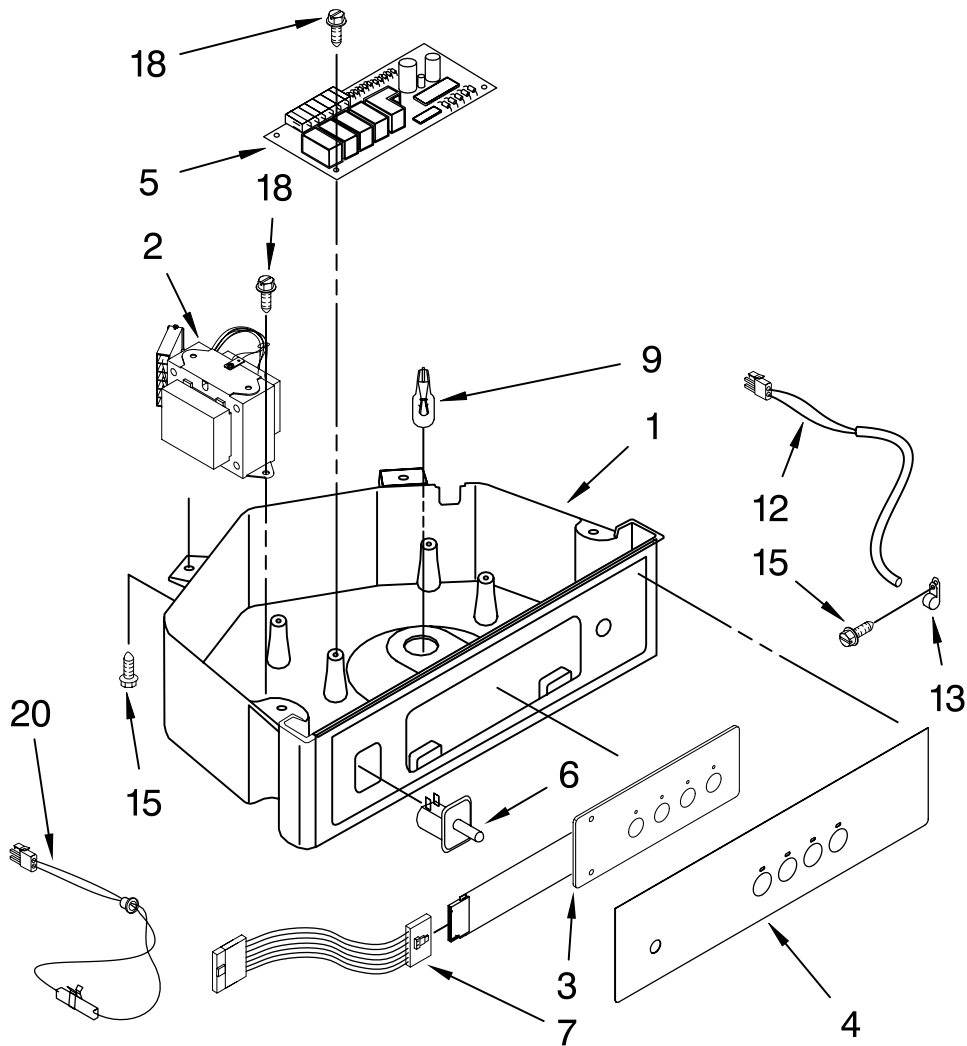

For Model: KUI15NRTS1

(Stainless Steel)

Illus. No.	Part No.	DESCRIPTION
1	W10159841	Valve, Complete Water
2	2217286	Tube, Plastic
3	488208	Screw
4	2185523	Dispenser, Water
5	2217269	Evaporator
6	2313705	Pump, Drain
7	2313851	Tube, Reservoir Pump
8	2172593	Tube, Water Fill
9	488660	Nut, Speed
10	836667	Spacer
11	2208539	Fastener, Pushnut
12	489443	Screw
13	2185625	Reservoir, Water Slide
14	2185626	Tube
15	2313890	Hose, Overflow
16	2313604	Guide-Ice, Grid
17	2313603	Bracket, Front and Rear
18	2313602	Bracket, Side Left and Right
19	2185681	Harness, Grid
20	W10136146	Tube
21	2310169	Wire Assembly (Valve)
26	3400886	Screw
28	2313637	Grid Assembly (Complete)
29	2174754	Wire, Grid Cutter
30	2185570	Cover, Grid
31	8281228	Thumbscrew
32	2324334	Reservoir, Water
33	3400884	Screw
34	2185696	Cap, Drain
35	3400909	Nut, Push-In

FOR ORDERING INFORMATION REFER TO PARTS PRICE LIST

PUMP PARTS

For Model: KUIC15NRTS1

(Stainless Steel)

Illus. No.	Part No.	DESCRIPTION
1	2313628	Pump-Recirculating
2	3400884	Screw 8-18 X 5/8
3	2185677	Cover, Pump
4	2313844	Bracket, Connector Assembly
5	2313627	Bracket-Pump
6	2313643	Sensor-Water Level
8	2310092	Wiring Harness Main To Pump
9	2313702	Pump Assembly

FOR ORDERING INFORMATION REFER TO PARTS PRICE LIST

CONTROL PANEL PARTS

For Model: KUIC15NRTS1

(Stainless Steel)

Illus. No.	Part No.	DESCRIPTION
1	W10139127	Box, Control
2	2310139	Transformer
3	2304122	Assembly, Switch (ALSO ORDER #4)
4	2313693	Overlay
5	W10122069	Control Board
6	2149705	Switch, Plunger Grid/Light
7	2187585	Wire Assy-Active Overlay Jumper
9	745362	Bulb
12	2313633	Thermostat, Bin
13	2185825	Clamp
15	3400884	Screw
18	3400850	Screw
20	2313635	Thermister, Ice Control