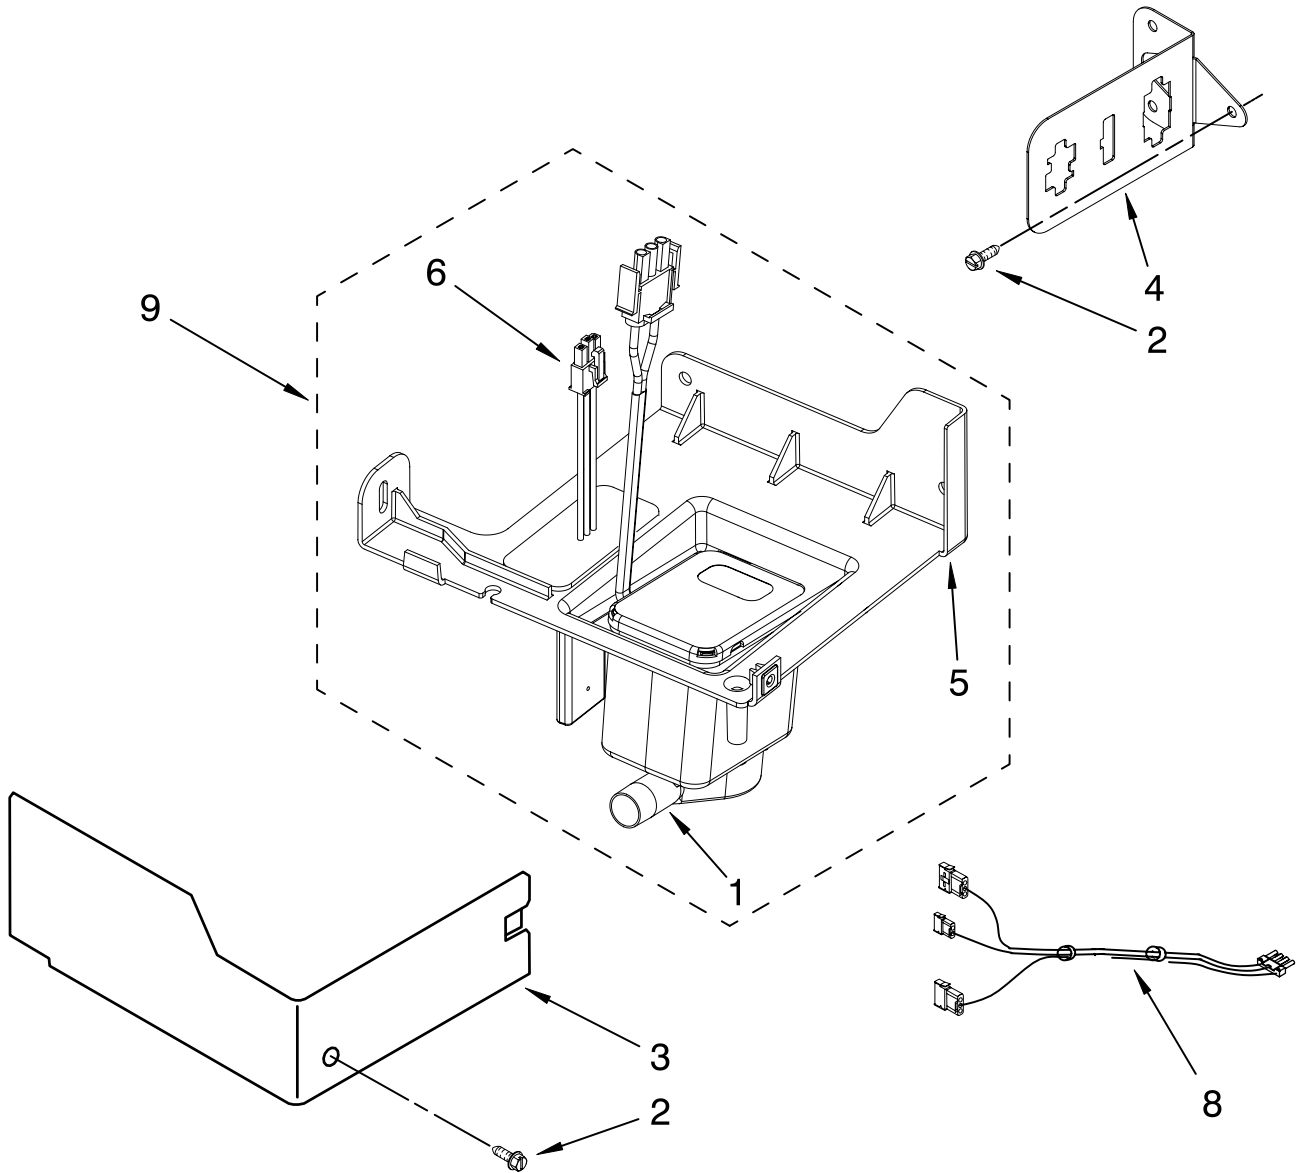

FOR ORDERING INFORMATION REFER TO PARTS PRICE LIST

EVAPORATOR, ICE CUTTER GRID AND WATER PARTS

For Model: KUIC15NRTS1

(Stainless Steel)

FOR ORDERING INFORMATION REFER TO PARTS PRICE LIST

EVAPORATOR, ICE CUTTER GRID AND WATER PARTS

For Model: KUI15NRTS1

(Stainless Steel)

Illus. No.	Part No.	DESCRIPTION
1	W10159841	Valve, Complete Water
2	2217286	Tube, Plastic
3	488208	Screw
4	2185523	Dispenser, Water
5	2217269	Evaporator
6	2313705	Pump, Drain
7	2313851	Tube, Reservoir Pump
8	2172593	Tube, Water Fill
9	488660	Nut, Speed
10	836667	Spacer
11	2208539	Fastener, Pushnut
12	489443	Screw
13	2185625	Reservoir, Water Slide
14	2185626	Tube
15	2313890	Hose, Overflow
16	2313604	Guide-Ice, Grid
17	2313603	Bracket, Front and Rear
18	2313602	Bracket, Side Left and Right
19	2185681	Harness, Grid
20	W10136146	Tube
21	2310169	Wire Assembly (Valve)
26	3400886	Screw
28	2313637	Grid Assembly (Complete)
29	2174754	Wire, Grid Cutter
30	2185570	Cover, Grid
31	8281228	Thumbscrew
32	2324334	Reservoir, Water
33	3400884	Screw
34	2185696	Cap, Drain
35	3400909	Nut, Push-In

FOR ORDERING INFORMATION REFER TO PARTS PRICE LIST

PUMP PARTS

For Model: KUIC15NRTS1

(Stainless Steel)

Illus. No.	Part No.	DESCRIPTION
1	2313628	Pump-Recirculating
2	3400884	Screw 8-18 X 5/8
3	2185677	Cover, Pump
4	2313844	Bracket, Connector Assembly
5	2313627	Bracket-Pump
6	2313643	Sensor-Water Level
8	2310092	Wiring Harness Main To Pump
9	2313702	Pump Assembly