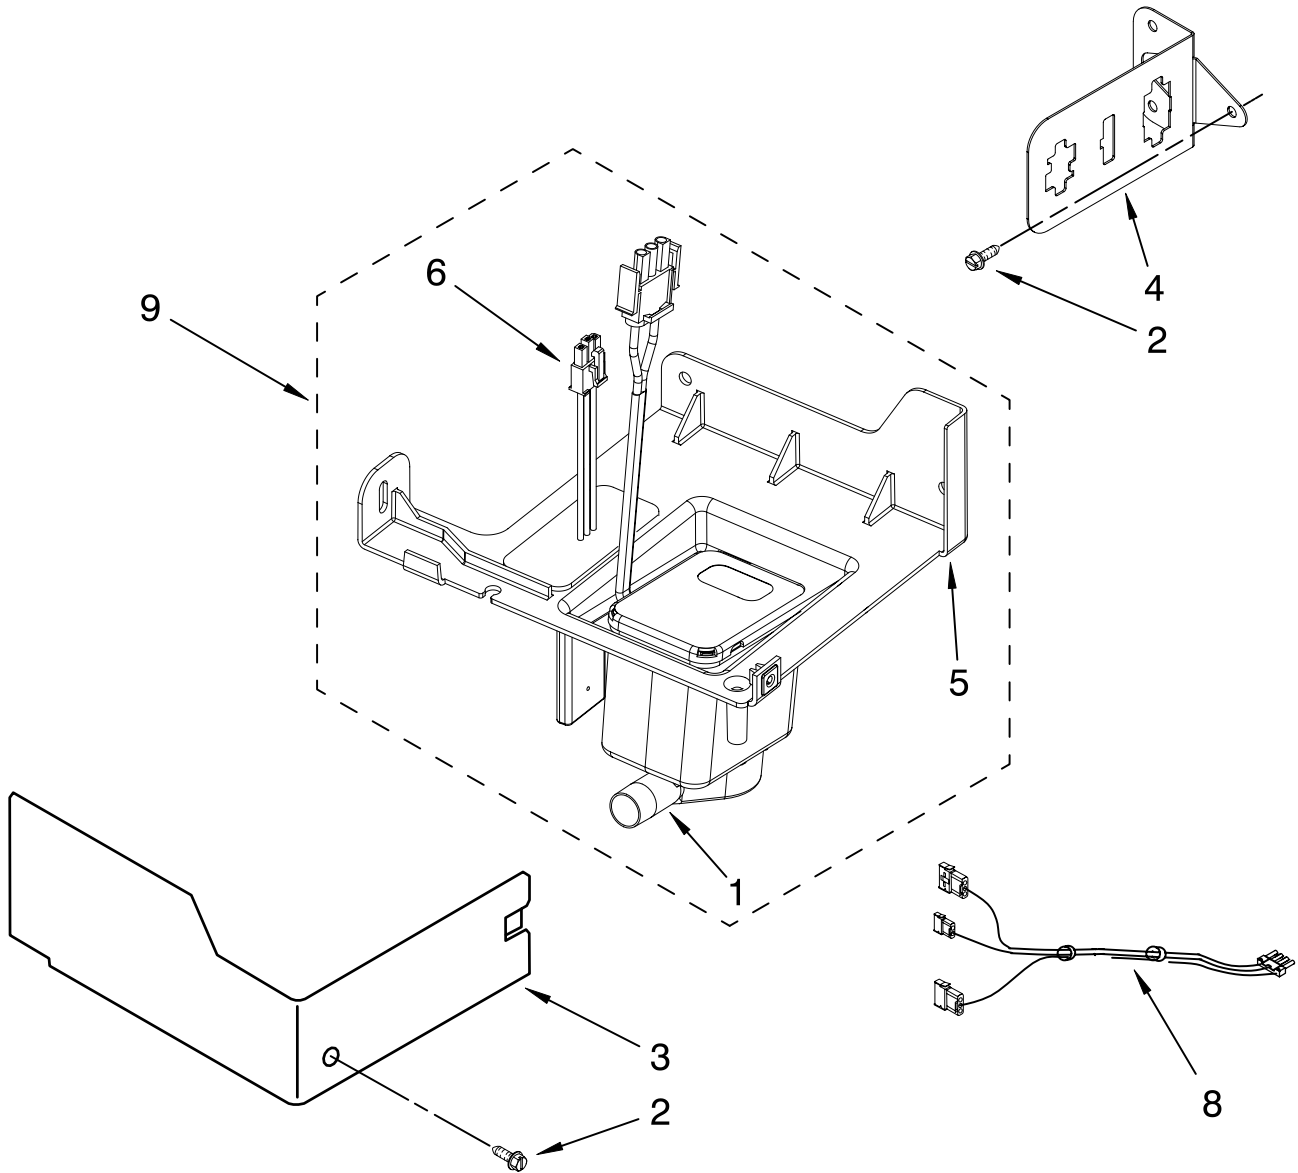

FOR ORDERING INFORMATION REFER TO PARTS PRICE LIST

EVAPORATOR, ICE CUTTER GRID AND WATER PARTS

For Model: KUIC15NRTS2
(Stainless Steel)

FOR ORDERING INFORMATION REFER TO PARTS PRICE LIST

EVAPORATOR, ICE CUTTER GRID AND WATER PARTS

For Model: KUIC15NRTS2
(Stainless Steel)

Illus. No.	Part No.	DESCRIPTION
1	W10217917	Valve, Complete Water
2	2217286	Tube, Plastic
3	488208	Screw
4	2185523	Dispenser, Water
5	2217269	Evaporator
6	2313705	Pump, Drain
7	2313851	Tube, Reservoir Pump
8	2172593	Tube, Water Fill
9	488660	Nut, Speed
10	836667	Spacer
11	2208539	Fastener, Pushnut
12	489443	Screw
13	2185625	Reservoir, Water Slide
14	2185626	Tube
15	2313890	Hose, Overflow
16	2313604	Guide-Ice, Grid
17	2313603	Bracket, Front and Rear
18	2313602	Bracket, Side Left and Right
19	2185681	Harness, Grid
20	W10136146	Tube
21	2310169	Wire Assembly (Valve)
26	3400886	Screw
28	2313637	Grid Assembly (Complete)
29	2174754	Wire, Grid Cutter
30	2185570	Cover, Grid
31	8281228	Thumbscrew
32	2324334	Reservoir, Water
33	3400884	Screw
34	2185696	Cap, Drain
35	3400909	Nut, Push-In

FOR ORDERING INFORMATION REFER TO PARTS PRICE LIST

PUMP PARTS

For Model: KUIC15NRTS2
(Stainless Steel)

Illus. No.	Part No.	DESCRIPTION
------------	----------	-------------

- | | | |
|---|---------|-----------------------------|
| 1 | 2313628 | Pump-Recirculating |
| 2 | 3400884 | Screw 8-18 X 5/8 |
| 3 | 2185677 | Cover, Pump |
| 4 | 2313844 | Bracket, Connector Assembly |
| 5 | 2313627 | Bracket-Pump |
| 6 | 2313643 | Sensor-Water Level |
| 8 | 2310092 | Wiring Harness Main To Pump |
| 9 | 2313702 | Pump Assembly |