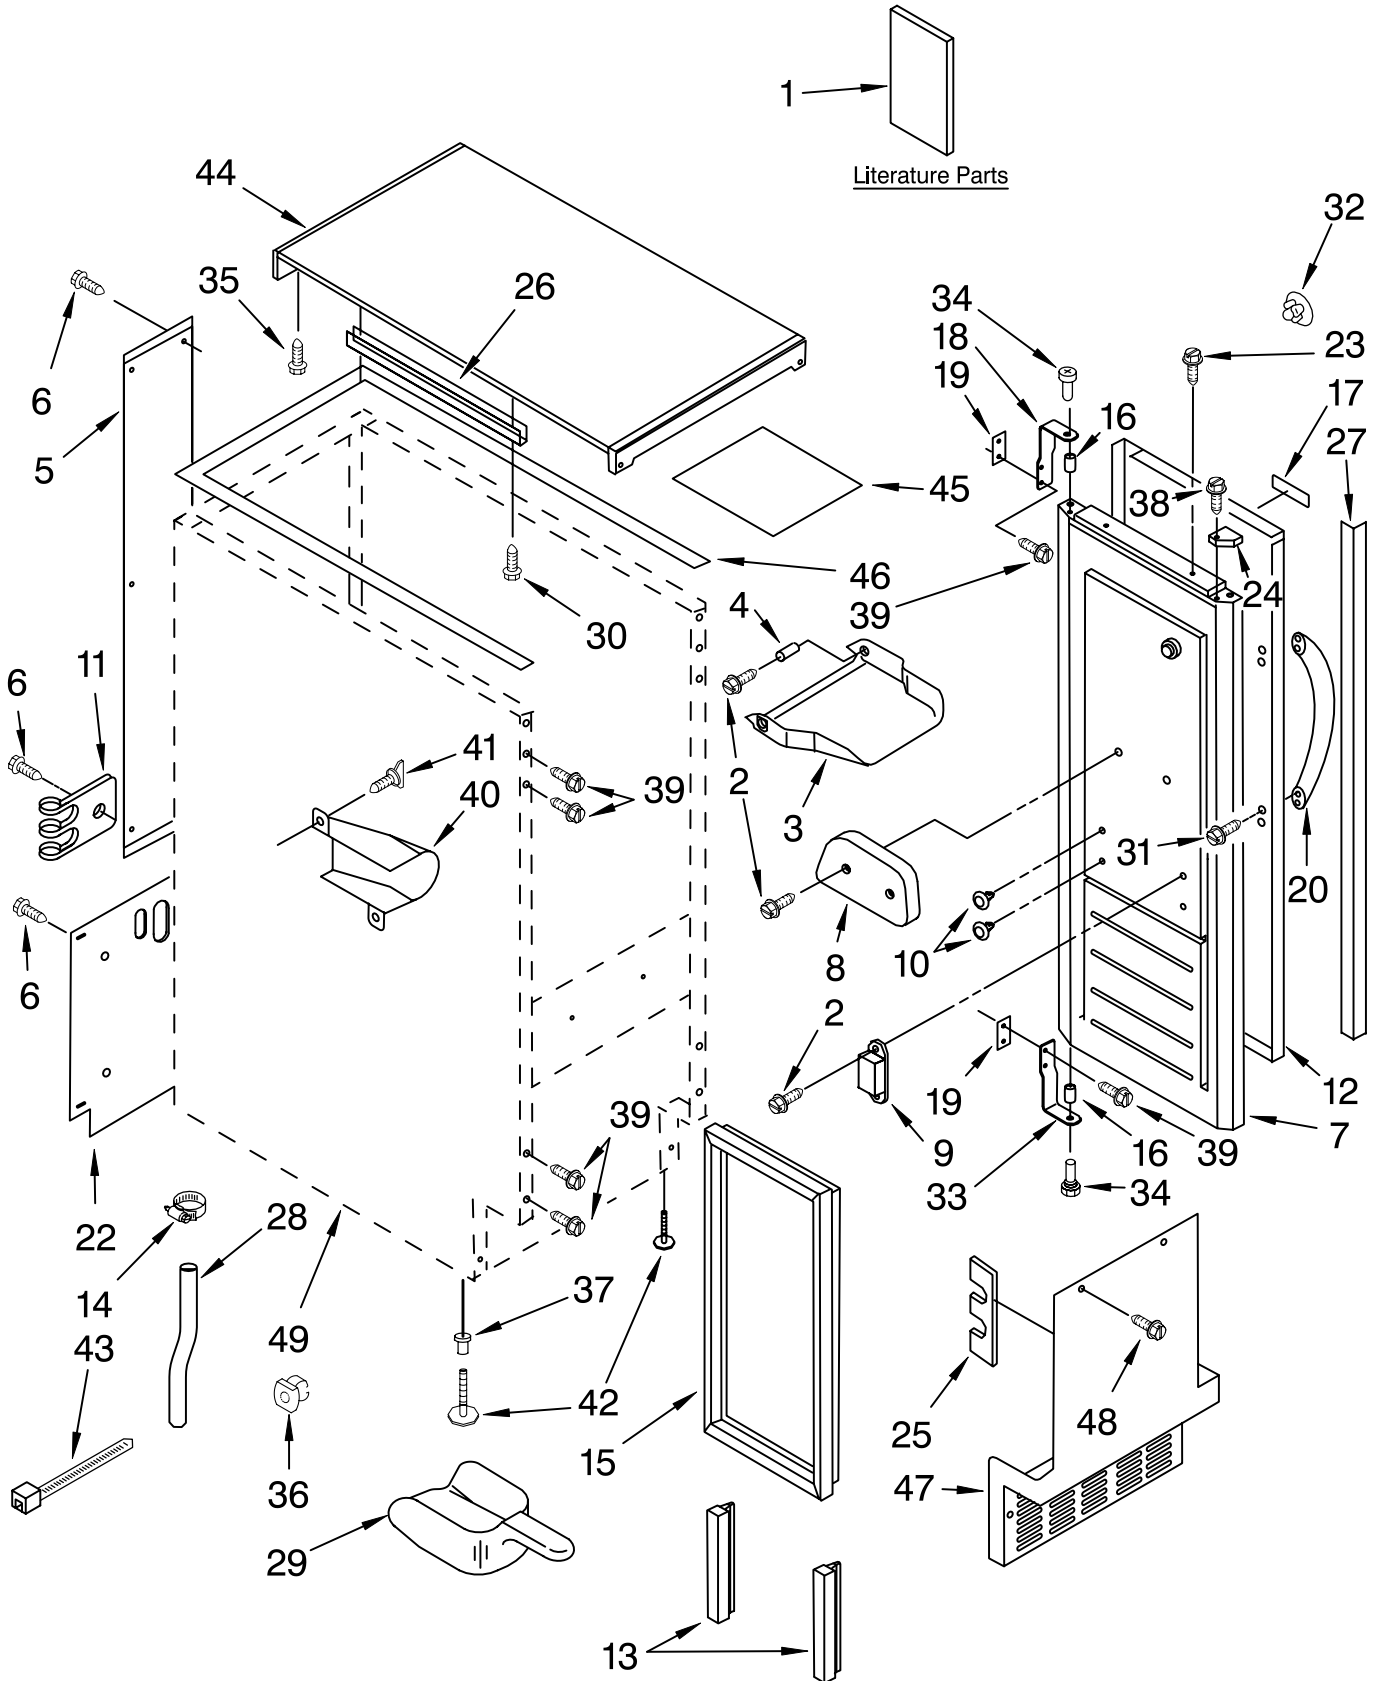

CABINET LINER AND DOOR PARTS

ICE CUBE
MAKER

For Model: KUIC15NRTS2
(Stainless Steel)

KitchenAid®

FOR ORDERING INFORMATION REFER TO PARTS PRICE LIST

CABINET LINER AND DOOR PARTS

For Model: KUIC15NRTS2
(Stainless Steel)

Illus. No.	Part No.	DESCRIPTION	Illus. No.	Part No.	DESCRIPTION	Illus. No.	Part No.	DESCRIPTION
1		Literature Parts	15	2217294	Gasket, Door	31	3400237	Screw
	W10136156	Use & Care Guide	16	2185640	Sleeve, Hinge	32	2189000	Plug, Handle
	W10163556	Service & Wiring Sheet	17	W10046610	Nameplate	33	2185711	Hinge, Bottom
			18	2185710	Hinge, Top	34	2185712	Pin, Hinge
2	3400886	Screw	19	2185709	Shim, Hinge	35	489048	Screw, Ground
3	2185742	Bin, Door	20	9872207S	Handle, Door	36	692400	Nut, Push-In
4	2185678	Spacer	22	W10136199	Assembly, Unit Cover	37	3400240	Nut, Leg Leveler
5	2217394	Cover, Wiring	23	8281186	Screw	38	348689	Screw
6	489442	Screw	24		Filler, Endcap	39	8281265	Screw
7	2932803B	Door		2185655B	Left Side	40	2185927	Holder, Scoop
8	2185695	Cam, Door		2185656B	Right Side	41	8281228	Thumbscrew
9	2217393	Assembly, Magnetic Catch	25	2185756	Pad, Foam	42	3374849	Leg, Leveler (4)
10	941839	Plug, Hole	26	2185691	Channel, Wiring	43	2155774	Strap
11	2208136	Clamp	27	2185964	Grommet, Edge Guard (2)	44	2929700B	Top
12	2313815	Wrap, Door				45	2185690	Shield, Electrical
13	2217367	Gasket, Bottom	28	2185989	Tube, Drain	46	W10163530	Gasket, Top Panel
14	489503	Clamp	29	585158	Scoop	47	2185571B	Grill, Front
			30	3400884	Screw	48	489474	Screw
						49		Cabinet & Liner (NOT SERVICED)