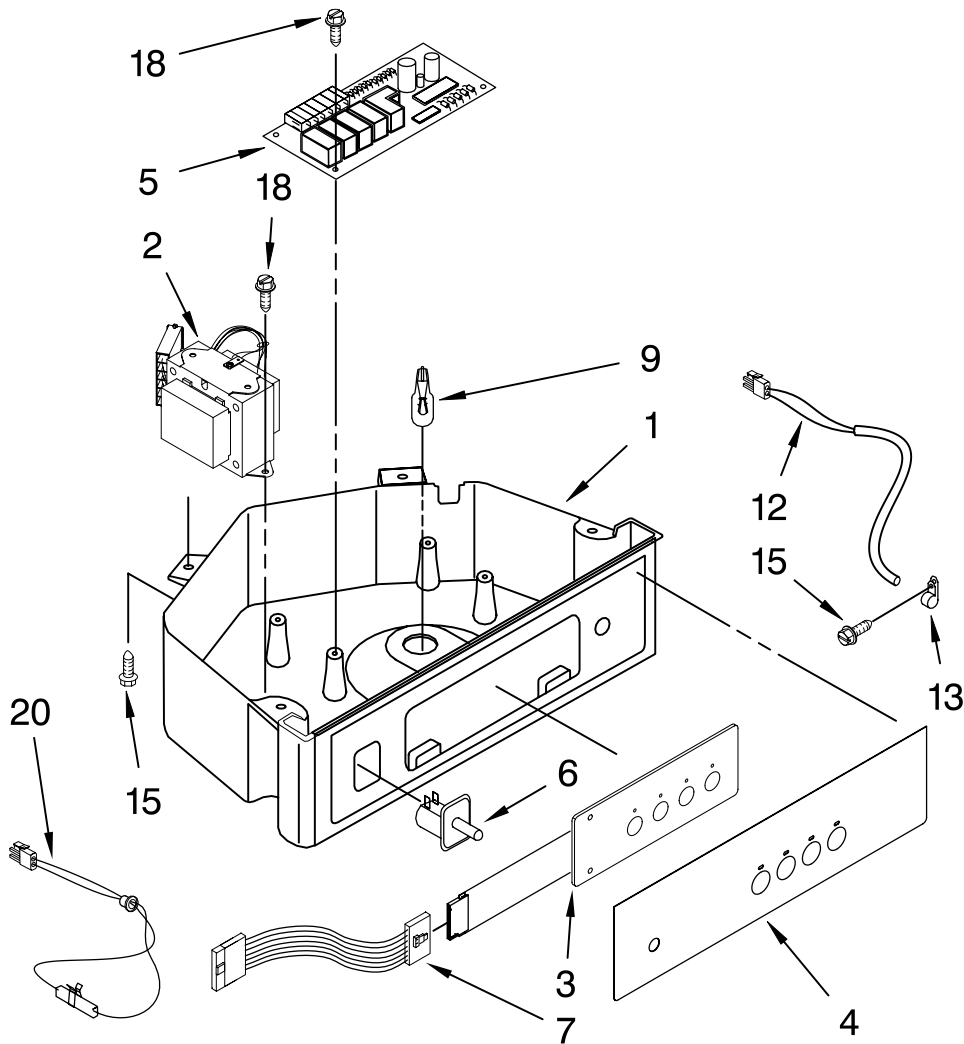

For Model: KUIC15NRTS2
(Stainless Steel)

Illus. No.	Part No.	DESCRIPTION
1	W10217917	Valve, Complete Water
2	2217286	Tube, Plastic
3	488208	Screw
4	2185523	Dispenser, Water
5	2217269	Evaporator
6	2313705	Pump, Drain
7	2313851	Tube, Reservoir Pump
8	2172593	Tube, Water Fill
9	488660	Nut, Speed
10	836667	Spacer
11	2208539	Fastener, Pushnut
12	489443	Screw
13	2185625	Reservoir, Water Slide
14	2185626	Tube
15	2313890	Hose, Overflow
16	2313604	Guide-Ice, Grid
17	2313603	Bracket, Front and Rear
18	2313602	Bracket, Side Left and Right
19	2185681	Harness, Grid
20	W10136146	Tube
21	2310169	Wire Assembly (Valve)
26	3400886	Screw
28	2313637	Grid Assembly (Complete)
29	2174754	Wire, Grid Cutter
30	2185570	Cover, Grid
31	8281228	Thumbscrew
32	2324334	Reservoir, Water
33	3400884	Screw
34	2185696	Cap, Drain
35	3400909	Nut, Push-In

FOR ORDERING INFORMATION REFER TO PARTS PRICE LIST

PUMP PARTS

For Model: KUIC15NRTS2
(Stainless Steel)

Illus. No.	Part No.	DESCRIPTION
------------	----------	-------------

- | | | |
|---|---------|-----------------------------|
| 1 | 2313628 | Pump-Recirculating |
| 2 | 3400884 | Screw 8-18 X 5/8 |
| 3 | 2185677 | Cover, Pump |
| 4 | 2313844 | Bracket, Connector Assembly |
| 5 | 2313627 | Bracket-Pump |
| 6 | 2313643 | Sensor-Water Level |
| 8 | 2310092 | Wiring Harness Main To Pump |
| 9 | 2313702 | Pump Assembly |

FOR ORDERING INFORMATION REFER TO PARTS PRICE LIST

CONTROL PANEL PARTS

For Model: KUIC15NRTS2
(Stainless Steel)

Illus. Part
No. No. DESCRIPTION

1	2185738	Box, Control
2	2310139	Transformer
3	2304122	Assembly, Switch (ALSO ORDER #4)
4	2313693	Overlay
5	W10141364	Control Board
6	2149705	Switch, Plunger Grid/Light
7	2187585	Wire Assy-Active Overlay Jumper
9	745362	Bulb
12	2313633	Thermostat, Bin
13	2185825	Clamp
15	3400884	Screw
18	3400850	Screw
20	2313635	Thermister, Ice Control