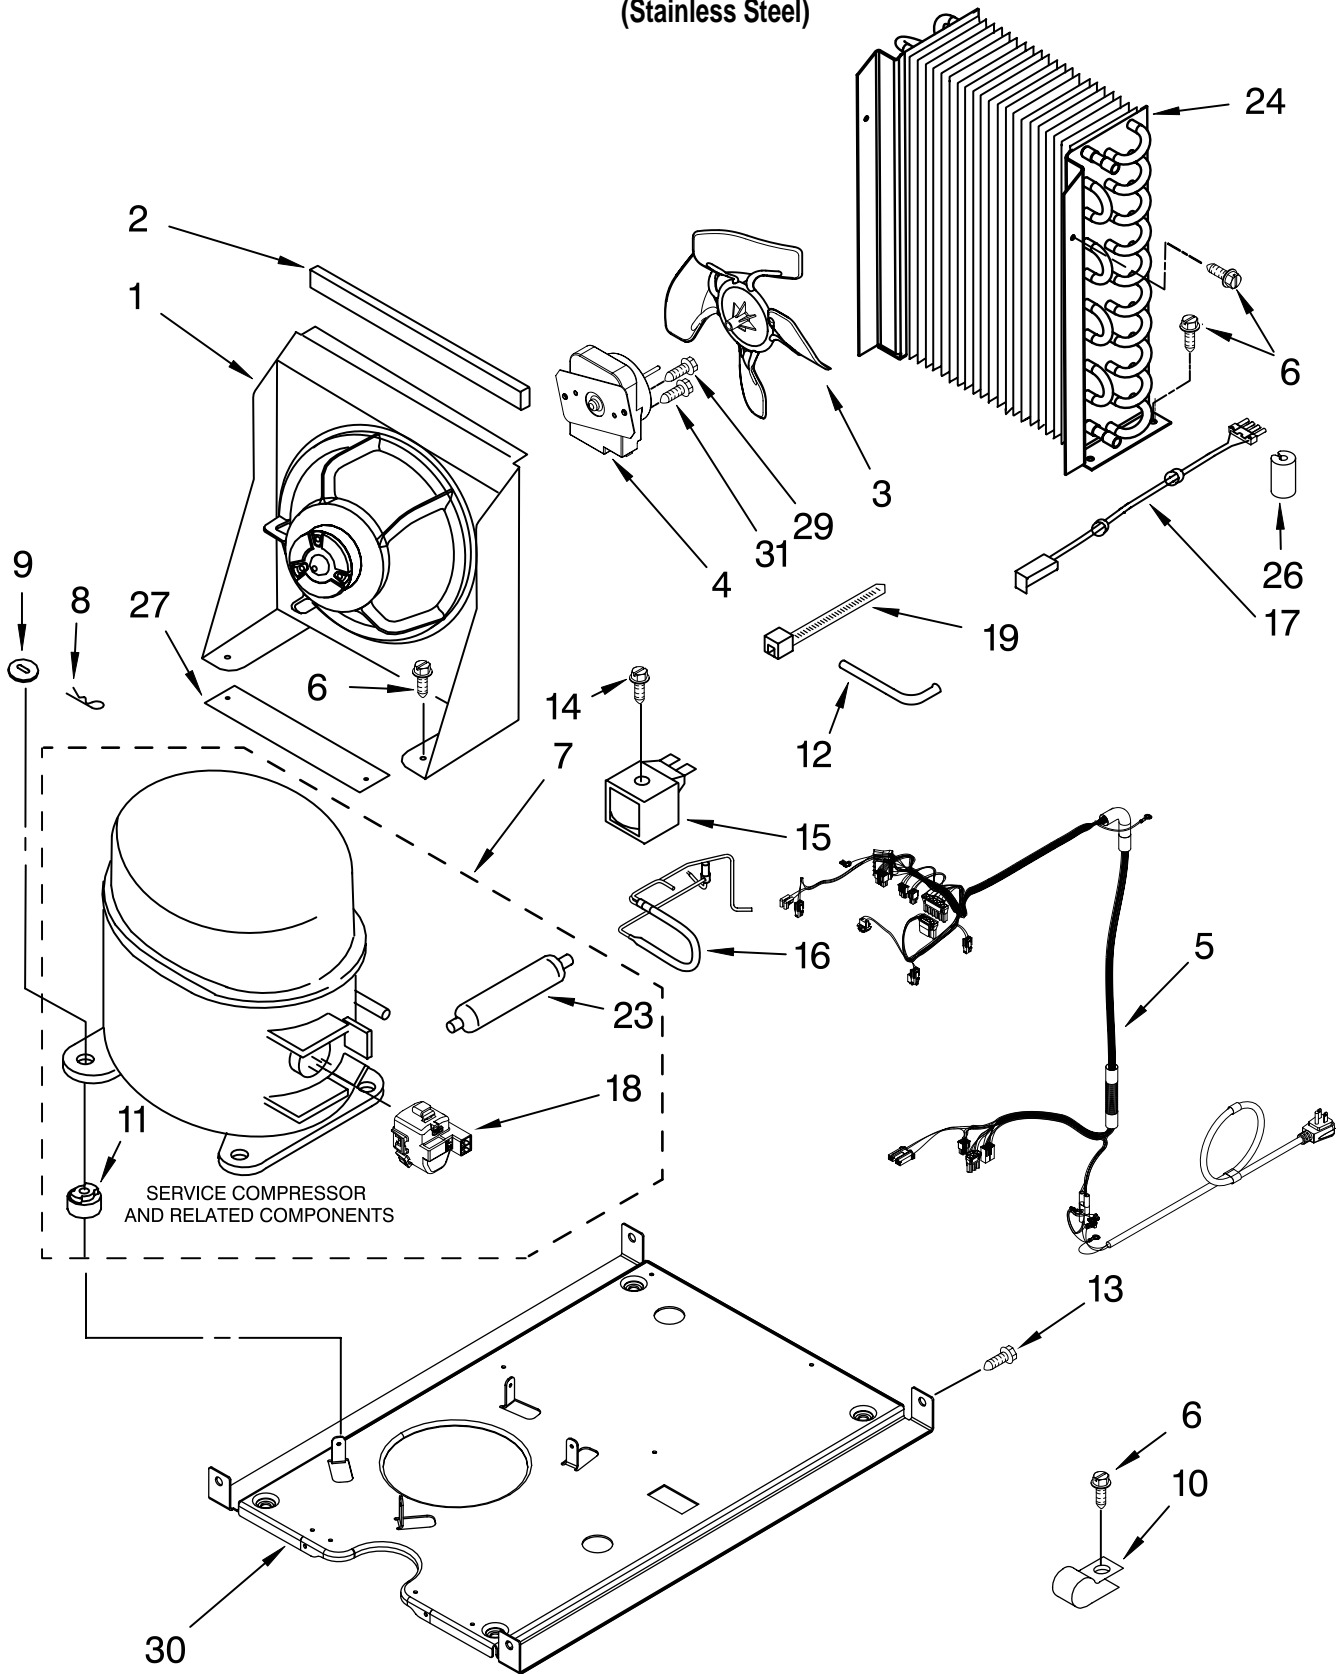

UNIT PARTS

For Model: KUIC15NRTS2
(Stainless Steel)

FOR ORDERING INFORMATION REFER TO PARTS PRICE LIST

UNIT PARTS

For Model: KUIC15NRTS2
(Stainless Steel)

Illus. No.	Part No.	DESCRIPTION
1	2185532	Bracket, Fan Mtg.
2	2185675	Pad, Foam
3	2188935	Blade, Fan
4	2315558	Motor & Mounting Plate Assembly
5	W10209470	Wiring Harness, Complete Unit (Includes Power Cord)
6	304392	Screw
7	W10136195	Compressor (Includes Illus. 11 & 23)
8	A201435	Clip, Mounting
9	A201441	Shim (4)
10	2185960	Clamp-Service Cord
11		Grommet (4)
	2217318	Production
	4387558	Service
12	2208415	Tube, Process
13	8281265	Screw
14	489472	Screw
15	W10206473	Coil, Solenoid
16	2313806	Hot Gas Valve
17	2187629	Wiring Harness, Condenser Fan
18	W10136197	Start Relay & Overload Combo Device
19	2155774	Strap
23		Drier
	2319826	Production
	4387019	Service
24	2313624	Condenser
26	2319835	Grommet-Cond.(1)
27	2217397	Pad, Foam (2)
29	8281197	Screw
30	2217388	Base, Unit
31	8281196	Screw

REFRIGERANT CHARGE

6.5 OZ. (R134A)

FOR ORDERING INFORMATION REFER TO PARTS PRICE LIST