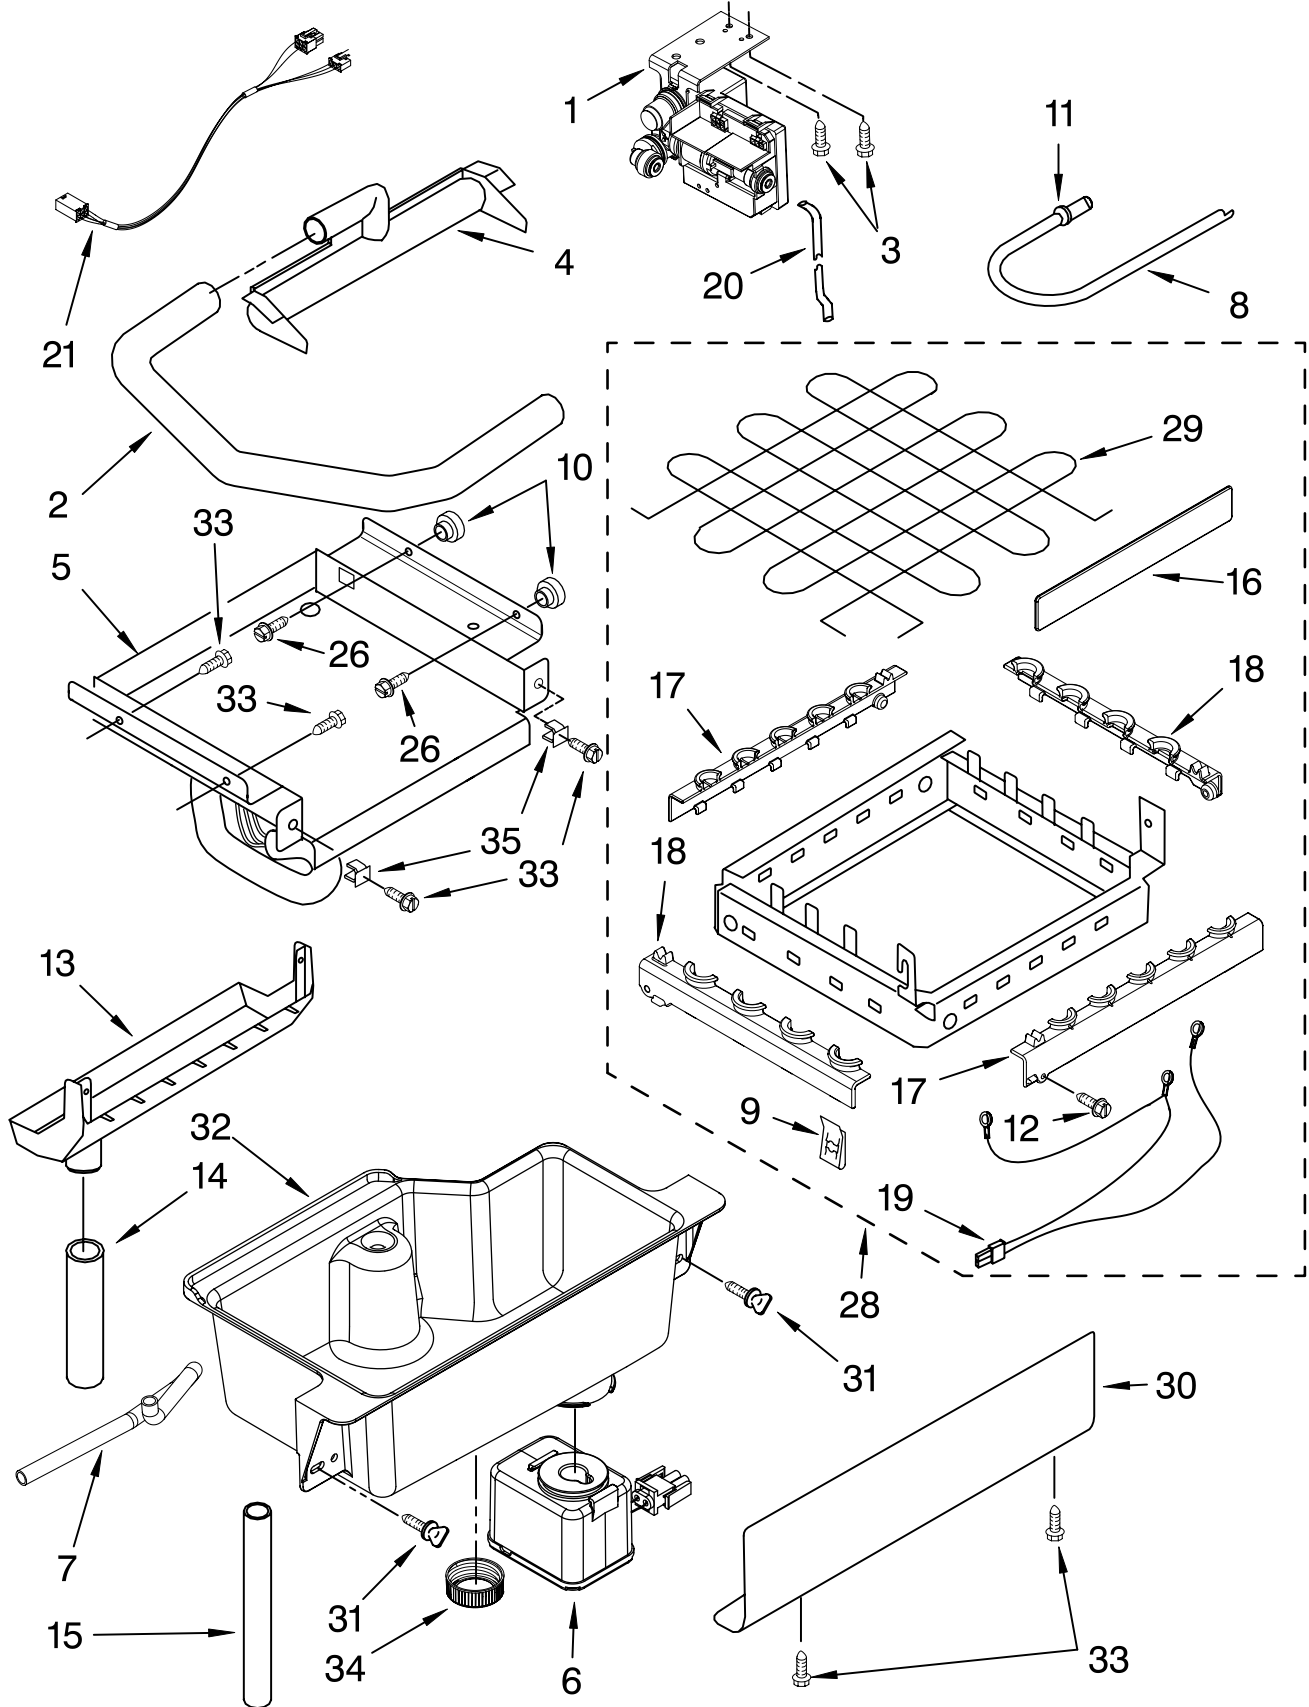

EVAPORATOR, ICE CUTTER GRID AND WATER PARTS

For Model: KUIC15NRTS2
(Stainless Steel)

FOR ORDERING INFORMATION REFER TO PARTS PRICE LIST

EVAPORATOR, ICE CUTTER GRID AND WATER PARTS

For Model: KUIC15NRTS2
(Stainless Steel)

Illus. No.	Part No.	DESCRIPTION
1	W10217917	Valve, Complete Water
2	2217286	Tube, Plastic
3	488208	Screw
4	2185523	Dispenser, Water
5	2217269	Evaporator
6	2313705	Pump, Drain
7	2313851	Tube, Reservoir Pump
8	2172593	Tube, Water Fill
9	488660	Nut, Speed
10	836667	Spacer
11	2208539	Fastener, Pushnut
12	489443	Screw
13	2185625	Reservoir, Water Slide
14	2185626	Tube
15	2313890	Hose, Overflow
16	2313604	Guide-Ice, Grid
17	2313603	Bracket, Front and Rear
18	2313602	Bracket, Side Left and Right
19	2185681	Harness, Grid
20	W10136146	Tube
21	2310169	Wire Assembly (Valve)
26	3400886	Screw
28	2313637	Grid Assembly (Complete)
29	2174754	Wire, Grid Cutter
30	2185570	Cover, Grid
31	8281228	Thumbscrew
32	2324334	Reservoir, Water
33	3400884	Screw
34	2185696	Cap, Drain
35	3400909	Nut, Push-In

FOR ORDERING INFORMATION REFER TO PARTS PRICE LIST