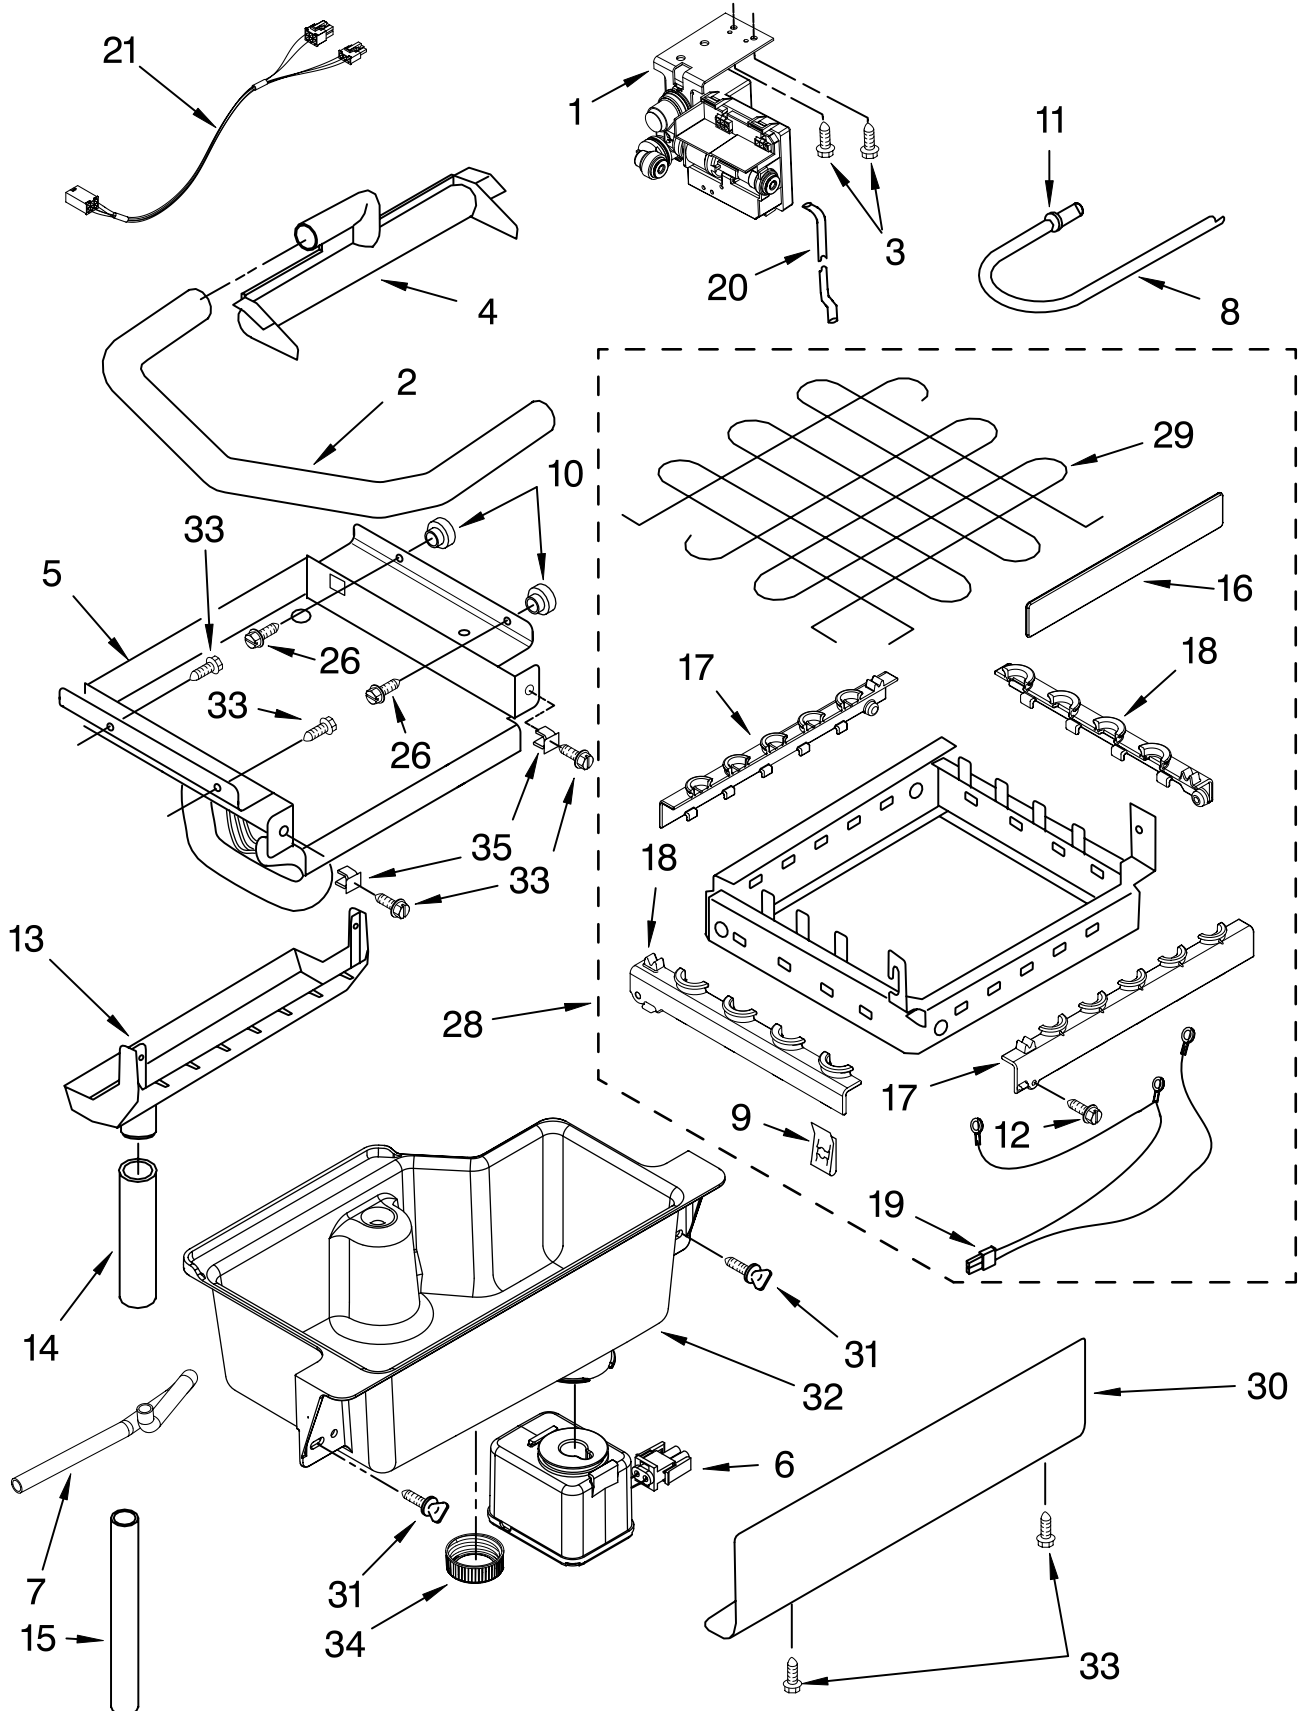

EVAPORATOR, ICE CUTTER GRID AND WATER PARTS

For Models: KUIC15PLTS0
(Stainless-Pump Model)

FOR ORDERING INFORMATION REFER TO PARTS PRICE LIST

EVAPORATOR, ICE CUTTER GRID AND WATER PARTS

For Models: KUIC15PLTS0
(Stainless-Pump Model)

<u>Illus.</u> <u>No.</u>	<u>Part</u> <u>No.</u>	<u>DESCRIPTION</u>
1	2313741	Valve, Complete Water
2	2217286	Tube, Plastic
3	488208	Screw
4	2185523	Dispenser, Water
5	2217269	Evaporator
6	2313705	Pump Reservoir Drain
7	2313851	Tube, Reservoir Pump
8	2172593	Tube, Water Fill
9	488660	Nut, Speed
10	836667	Spacer
11	2208539	Fastener, Pushnut
12	489443	Screw
13	2185625	Reservoir, Water Slide
14	2185626	Tube
15	2313890	Hose, Overflow
16	2313604	Guide-Ice Grid
17	2313603	Bracket, Front and Rear
18	2313602	Bracket, Side Left and Right
19	2185681	Harness, Grid
20	2324305	Tube
21	2310169	Wire Assembly Valve
26	3400886	Screw 8-18 x 1 1/4
28	2313637	Grid Assembly (Complete)
29	2174754	Wire, Grid Cutter
30	2185570	Cover, Grid
31	8281228	Thumbscrew
32	2313834	Reservoir, Water
33	3400884	Screw 8-18 x 5/8
34	2185696	Cap, Drain
35	3400909	Nut, Push-In

FOR ORDERING INFORMATION REFER TO PARTS PRICE LIST