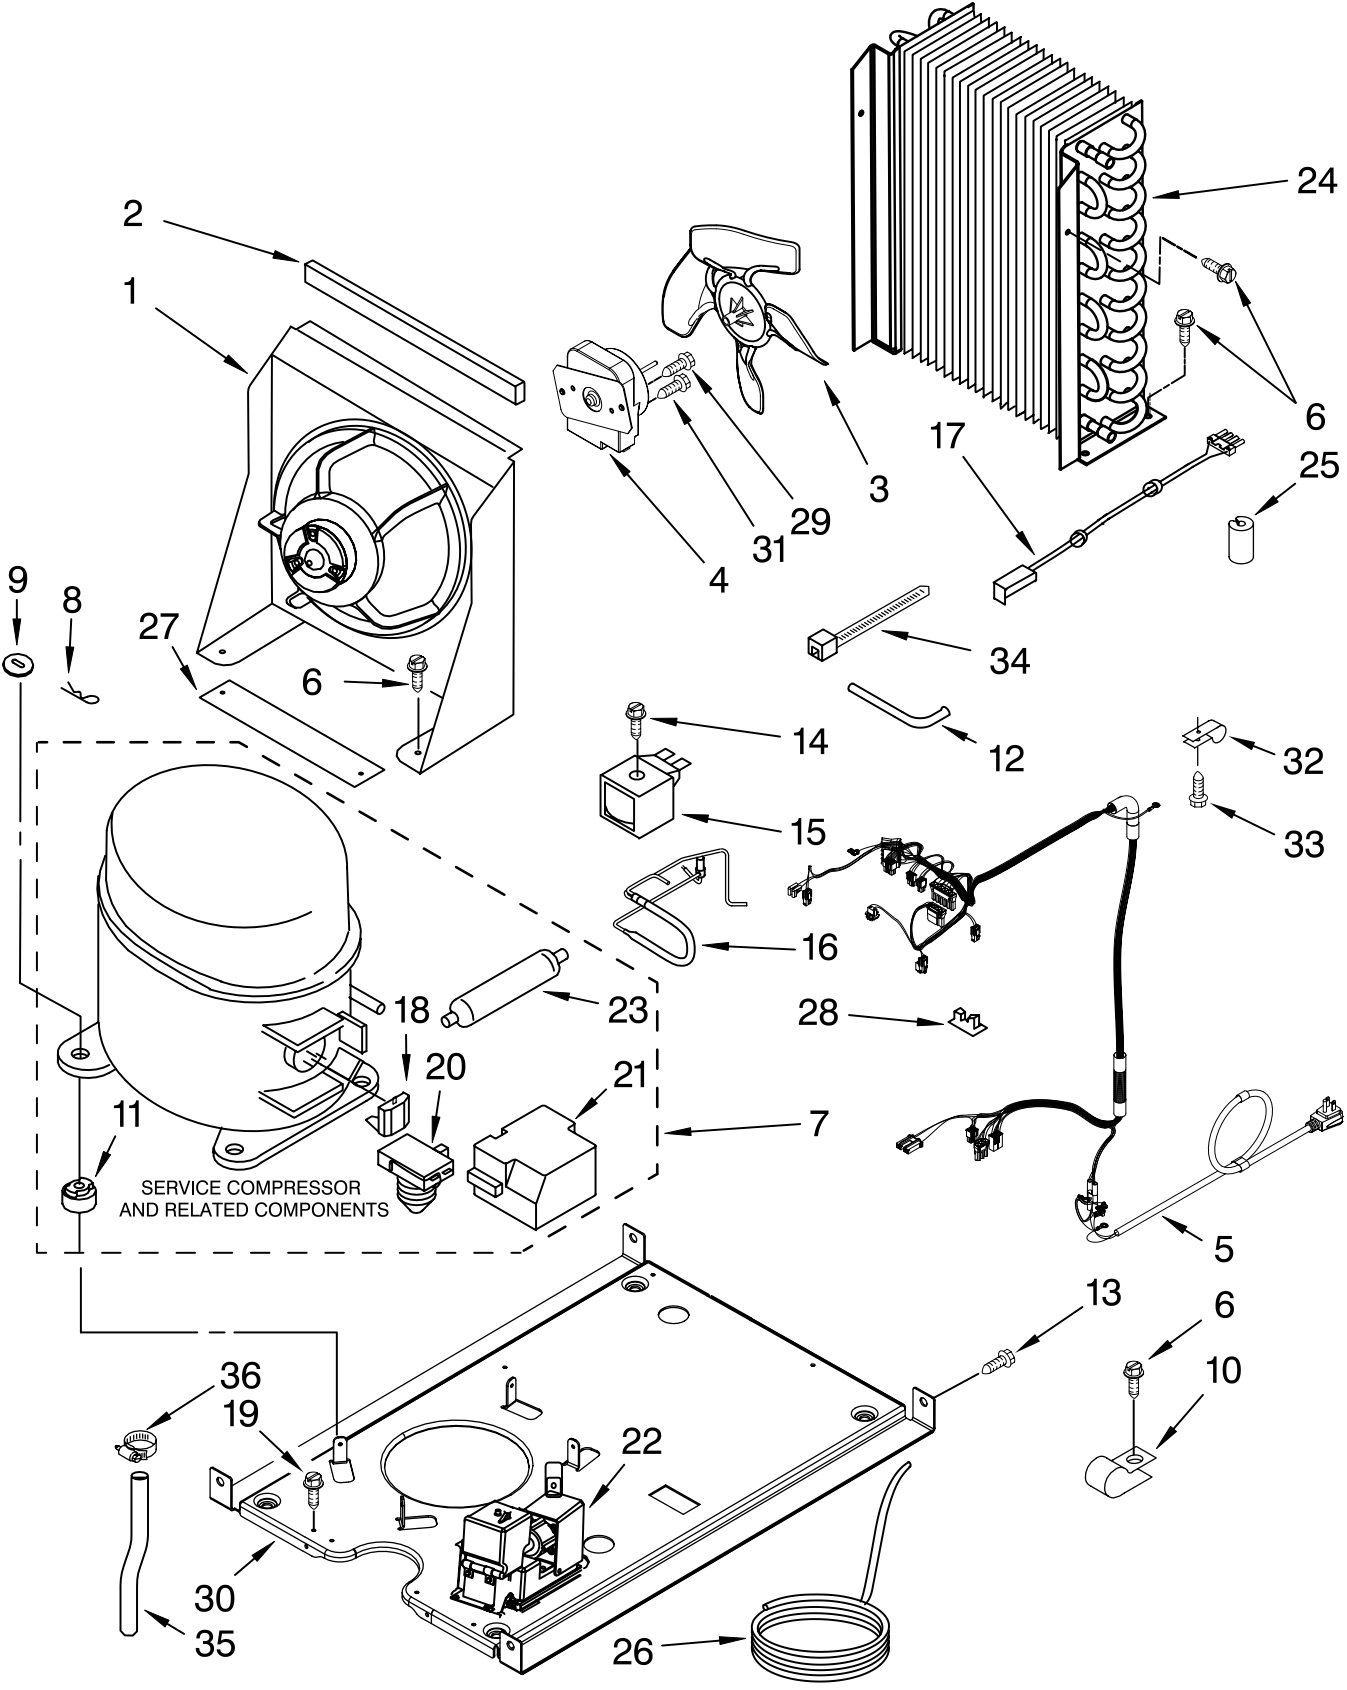

UNIT PARTS

For Models: KUIC15PLTS0
(Stainless-Pump Model)

FOR ORDERING INFORMATION REFER TO PARTS PRICE LIST

UNIT PARTS

For Models: KUIC15PLTS0
(Stainless-Pump Model)

Illus. No.	Part No.	DESCRIPTION	Illus. No.	Part No.	DESCRIPTION	Illus. No.	Part No.	DESCRIPTION
1	2185532	Bracket, Fan Mtg.	12	2208415	Tube, Process	23		Drier
2	2185675	Pad, Foam	13	489423	Screw		2319826	Production
3	2188935	Blade, Fan	14	489472	Screw		4387019	Service
4	2315558	Motor & Mounting Plate Assembly	15	759112	Coil, Solenoid	24	2313624	Condenser
5	2310125	Wiring Harness, Complete Unit (Includes Power Cord)	16	2313806	Hot Gas Valve	25	2319835	Grommet-Cond.(1)
6	304392	Screw 8-18 x 1/2	17	2187629	Wiring Harness, Condenser Fan	26	2208432	Tube, Drainage
7	2313858	Compressor (Includes Illus. 11, 18, 20, 21 & 23)	18		Overload	27	2217397	Pad, Foam (2)
8	A201435	Clip, Mounting		2217223	Production	28	1115375	Clip-Wiring
9	A201441	Shim (4)		4387938	Service (Includes Relay)	29	8281197	Screw
10	2185960	Clamp (Power Cord)	19	488500	Screw	30	2217388	Base, Unit
11	2217318	Production	20	2217224	Production	31	8281196	Screw
	4387558	Service		4387938	Service (Includes Overload)	32	W1005420	Clamp-Nylon
			21		Cover, Terminal	33	3400884	Screw
				2208371	Production	34	851095	Wire Tie
				4387731	Service	35	2185672	Tube, Drain
			22	2208534	Pump, Drain	36	489503	Clamp

REFRIGERANT CHARGE

6.5 OZ. (R134A)

FOR ORDERING INFORMATION REFER TO PARTS PRICE LIST