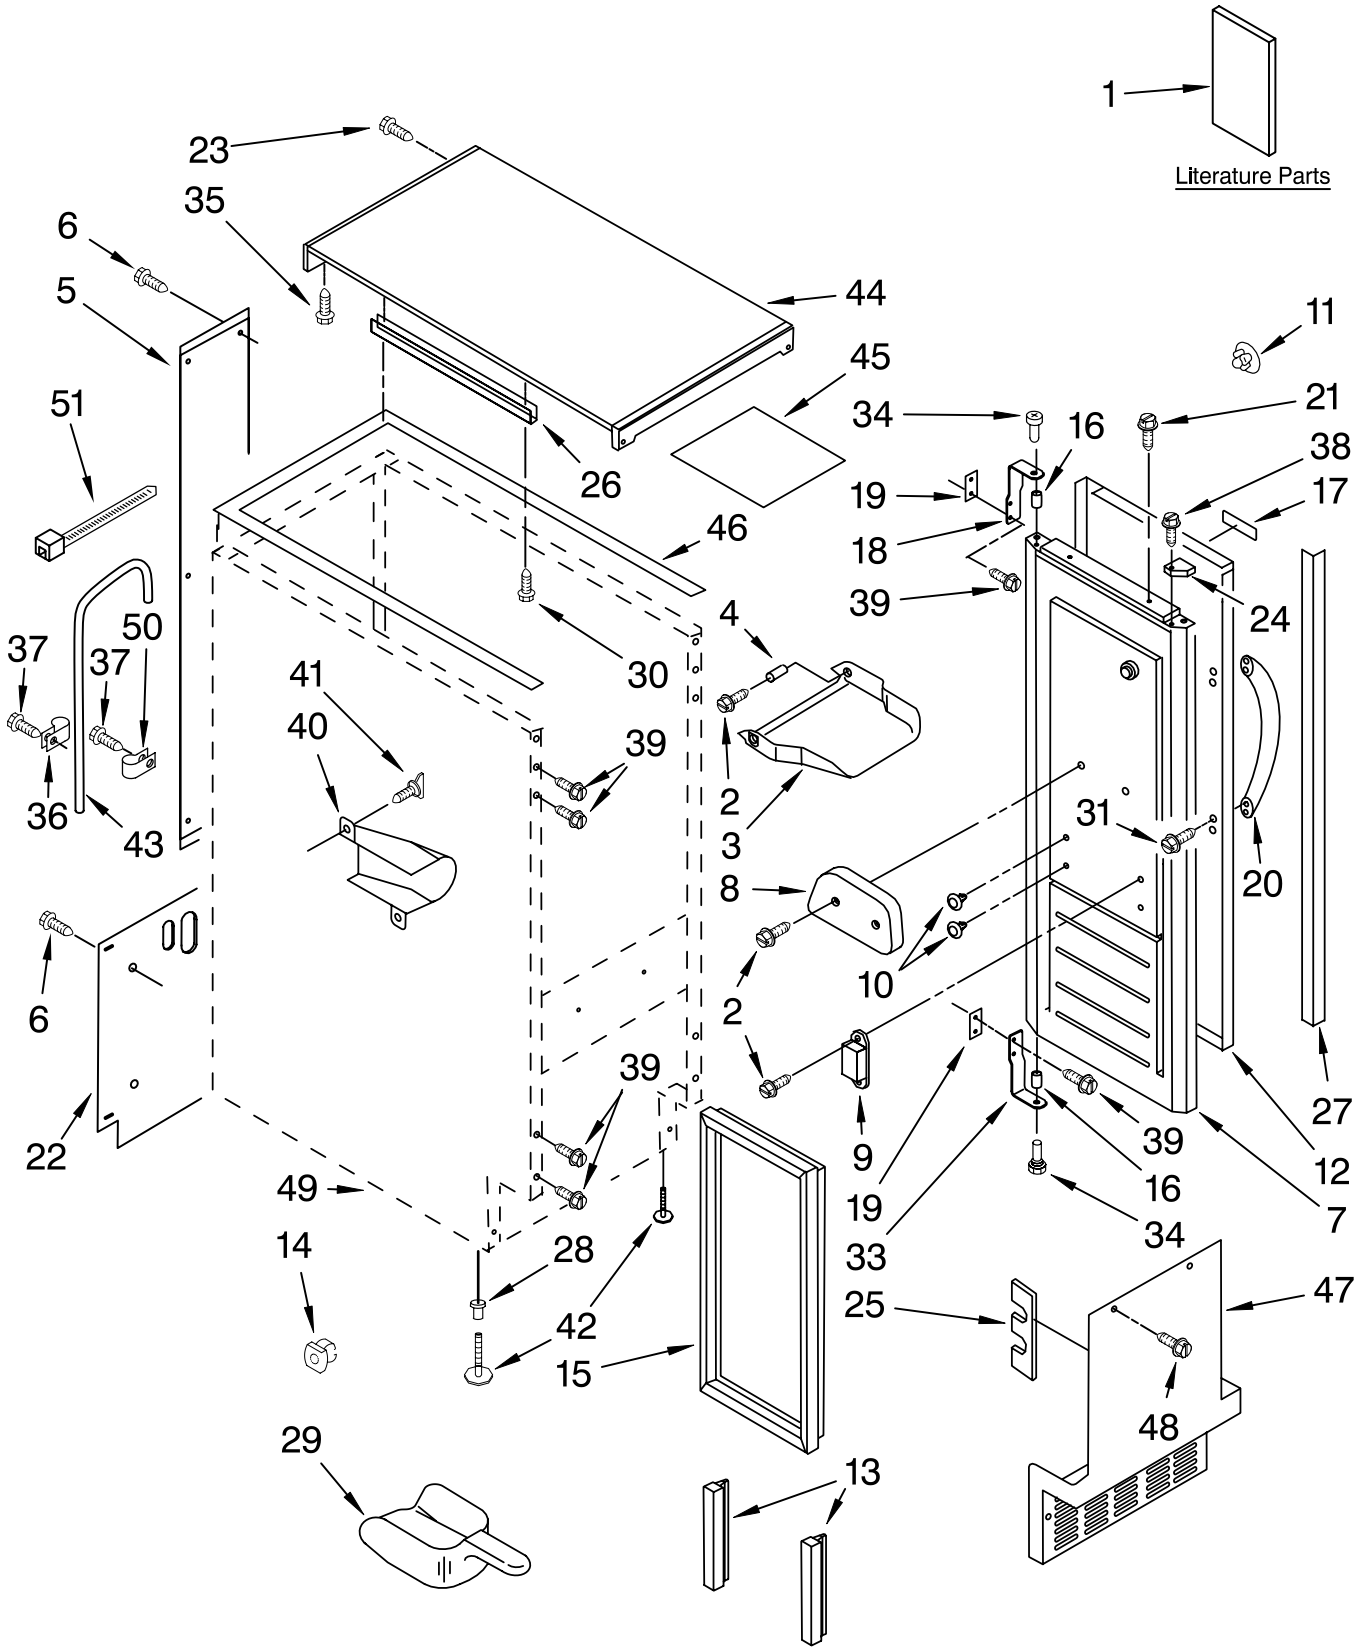

CABINET LINER AND DOOR PARTS

For Models: KUIC15PLTS0
(Stainless-Pump Model)

ICE CUBE
MAKER

KitchenAid®

FOR ORDERING INFORMATION REFER TO PARTS PRICE LIST

CABINET LINER AND DOOR PARTS

For Models: KUIC15PLTS0
(Stainless-Pump Model)

Illus. No.	Part No.	DESCRIPTION	Illus. No.	Part No.	DESCRIPTION	Illus. No.	Part No.	DESCRIPTION
1		Literature Parts	16	2185640	Sleeve, Hinge	31	3400037	Screw 10-32 x 3/8
	2313814	Use & Care Guide	17	W10046610	Nameplate	33	2185711	Hinge, Bottom
	2324311	Service & Wiring Sheet	18	2185710	Hinge, Top	34	2185712	Pin, Hinge
			19	2185709	Shim, Hinge	35	489048	Screw, Ground 8-32 x 1/2
2	3400886	Screw 8-18 x 1 1/4	20	9872207S	Handle, Door	36	2208367	Clamp
3	2185742	Bin, Door	21	8281186	Screw	37	8281265	Screw
4	2185678	Spacer	22	2185730	Assembly, Unit Cover	38	348689	Screw 8-18 x 3/4
5	2217394	Cover, Wiring	23	8281184	Screw	39	489423	Screw
6	489442	Screw	24		Filler, Endcap	40	2185927	Holder, Scoop
7	2932803B	Door		2185655B	Left Side	41	8281228	Thumbscrew
8	2185695	Cam, Door		2185656B	Right Side	42	3374849	Leg, Leveler(4)
9	2217393	Assembly, Magnetic Catch	25	2185756	Pad, Foam	43	2217467	Tube, Air Vent
10	941839	Plug, Hole	26	2185691	Channel, Wiring	44	2929700B	Top
11	2189000	Hole Plug, Handle	27	2185964	Grommet, Edge Guard (2)	45	2185690	Shield, Electrical
12	2313816	Wrap, Door	28	3400240	Nut, Leg Leveler	46	2217293	Gasket, Top Panel
13	2217367	Gasket, Bottom	29	585158	Scoop	47	2185571B	Grill, Front
14	692400	Nut, Push-In	30	3400884	Screw 8-18 x 5/8	48	489474	Screw 8-18 x 1 Cabinet & Liner (NOT SERVICED)
15	2217294	Gasket, Door				49		
						50	489505	Clamp
						51	2155774	Strap