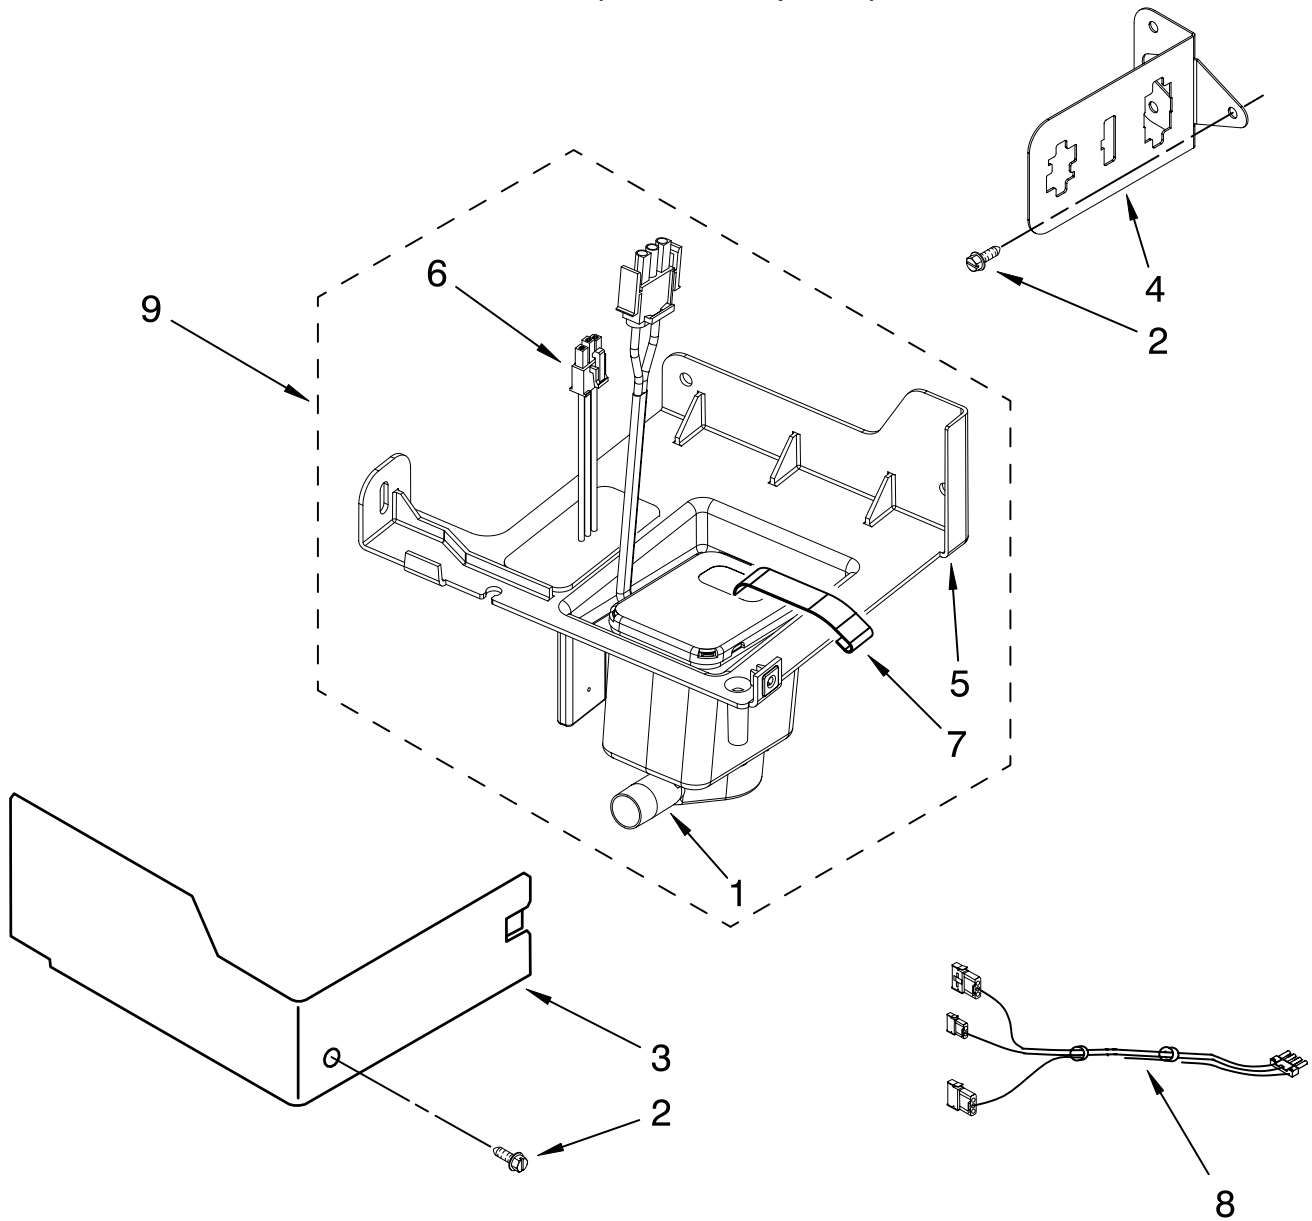

FOR ORDERING INFORMATION REFER TO PARTS PRICE LIST

EVAPORATOR, ICE CUTTER GRID AND WATER PARTS

For Models: KUIC15PLTS0
(Stainless-Pump Model)

FOR ORDERING INFORMATION REFER TO PARTS PRICE LIST

EVAPORATOR, ICE CUTTER GRID AND WATER PARTS

For Models: KUIC15PLTS0
(Stainless-Pump Model)

<u>Illus.</u> <u>No.</u>	<u>Part</u> <u>No.</u>	<u>DESCRIPTION</u>
1	2313741	Valve, Complete Water
2	2217286	Tube, Plastic
3	488208	Screw
4	2185523	Dispenser, Water
5	2217269	Evaporator
6	2313705	Pump Reservoir Drain
7	2313851	Tube, Reservoir Pump
8	2172593	Tube, Water Fill
9	488660	Nut, Speed
10	836667	Spacer
11	2208539	Fastener, Pushnut
12	489443	Screw
13	2185625	Reservoir, Water Slide
14	2185626	Tube
15	2313890	Hose, Overflow
16	2313604	Guide-Ice Grid
17	2313603	Bracket, Front and Rear
18	2313602	Bracket, Side Left and Right
19	2185681	Harness, Grid
20	2324305	Tube
21	2310169	Wire Assembly Valve
26	3400886	Screw 8-18 x 1 1/4
28	2313637	Grid Assembly (Complete)
29	2174754	Wire, Grid Cutter
30	2185570	Cover, Grid
31	8281228	Thumbscrew
32	2313834	Reservoir, Water
33	3400884	Screw 8-18 x 5/8
34	2185696	Cap, Drain
35	3400909	Nut, Push-In

FOR ORDERING INFORMATION REFER TO PARTS PRICE LIST

PUMP PARTS

For Models: KUIC15PLTS0
(Stainless-Pump Model)

Illus. No.	Part No.	DESCRIPTION
------------	----------	-------------

1	2313628	Pump Recirculating
2	3400884	Screw 8-18 x 5/8
3	2185677	Cover, Pump
4	2313844	Bracket, Connector Assembly
5	2313627	Bracket-Pump
6	2313643	Sensor-Motor
7	2324307	Clip-Retainer (3)
8	2310092	Wiring Harness Main To Pump
9	2313702	Pump Assembly