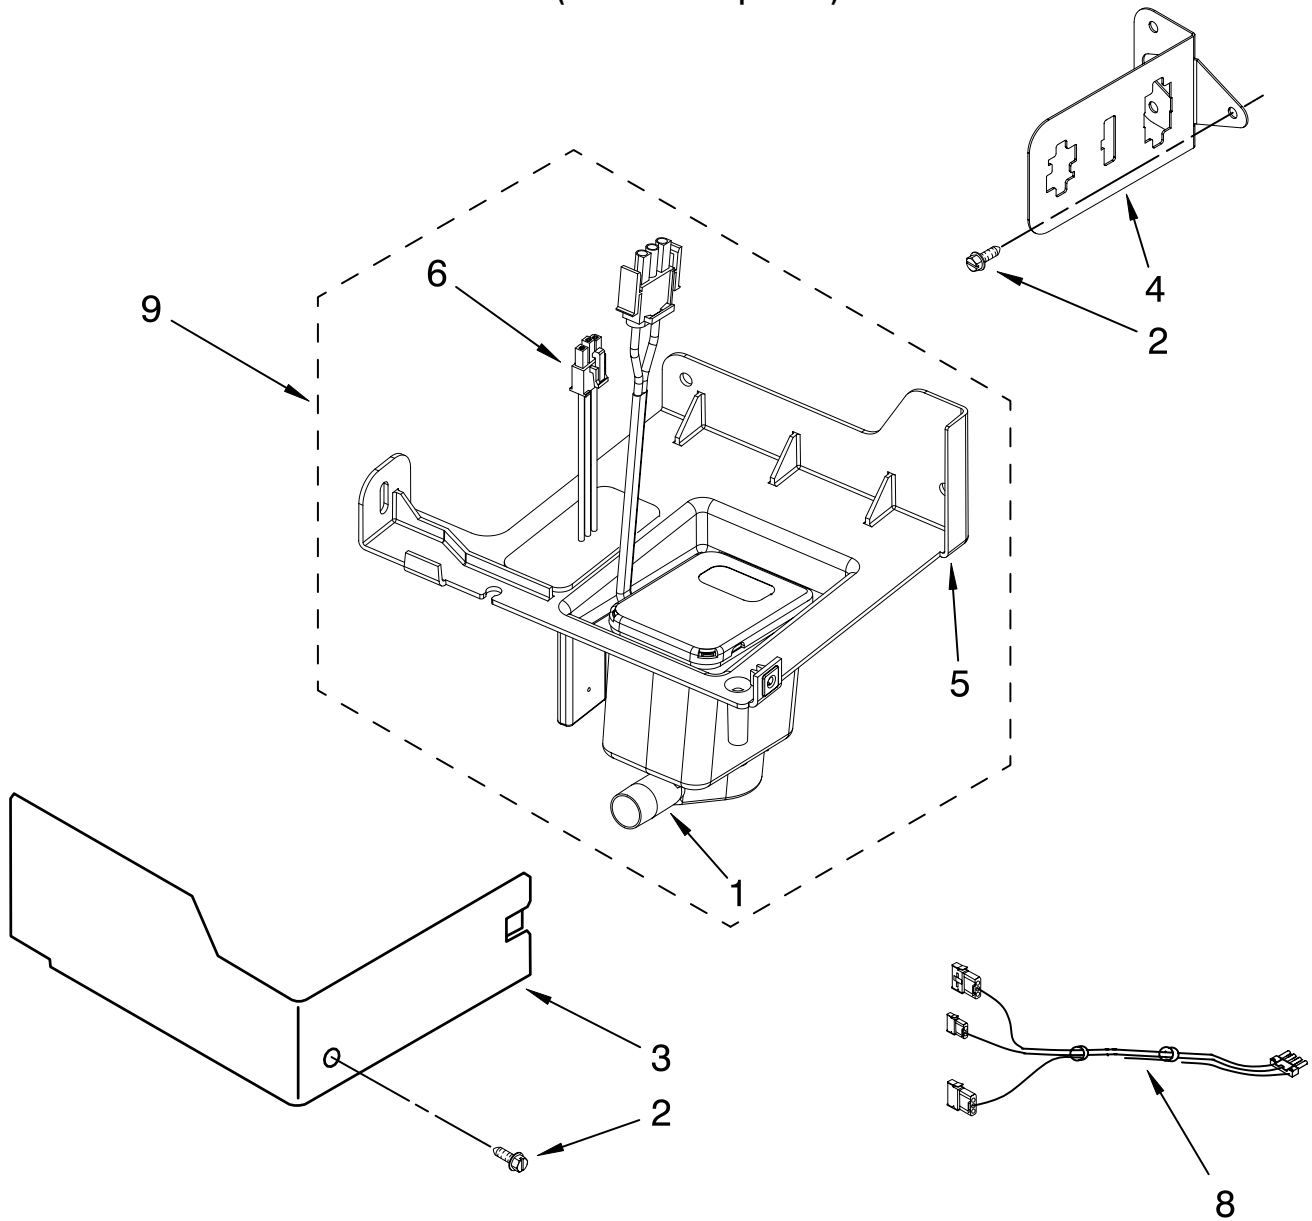

# EVAPORATOR, ICE CUTTER GRID AND WATER PARTS

For Models: KUIC15PLTS1

(Stainless-Pump Model)

<b>Illus. No.</b>	<b>Part No.</b>	<b>DESCRIPTION</b>
1	W10159841	Valve, Complete Water
2	2217286	Tube, Plastic
3	488208	Screw
4	2185523	Dispenser, Water
5	2217269	Evaporator
6	2313705	Pump Reservoir Drain
7	2313851	Tube, Reservoir Pump
8	2172593	Tube, Water Fill
9	488660	Nut, Speed
10	836667	Spacer
11	2208539	Fastener, Pushnut
12	489443	Screw
13	2185625	Reservoir, Water Slide
14	2185626	Tube
15	2313890	Hose, Overflow
16	2313604	Guide-Ice Grid
17	2313603	Bracket, Front and Rear
18	2313602	Bracket, Side Left and Right
19	2185681	Harness, Grid
20	W10136146	Tube
21	2310169	Wire Assembly Valve
26	3400886	Screw 8-18 x 1 1/4
28	2313637	Grid Assembly (Complete)
29	2174754	Wire, Grid Cutter
30	2185570	Cover, Grid
31	8281228	Thumbscrew
32	2324334	Reservoir, Water
33	3400884	Screw 8-18 x 5/8
34	2185696	Cap, Drain
35	3400909	Nut, Push-In

# PUMP PARTS

For Models: KUIC15PLTS1  
(Stainless-Pump Model)

Illus. No.	Part No.	DESCRIPTION
1	2313628	Pump Recirculating
2	3400884	Screw 8-18 x 5/8
3	2185677	Cover, Pump
4	2313844	Bracket, Connector Assembly
5	2313627	Bracket-Pump
6	2313643	Sensor-Water Level
8	2310092	Wiring Harness Main To Pump
9	2313702	Pump Assembly