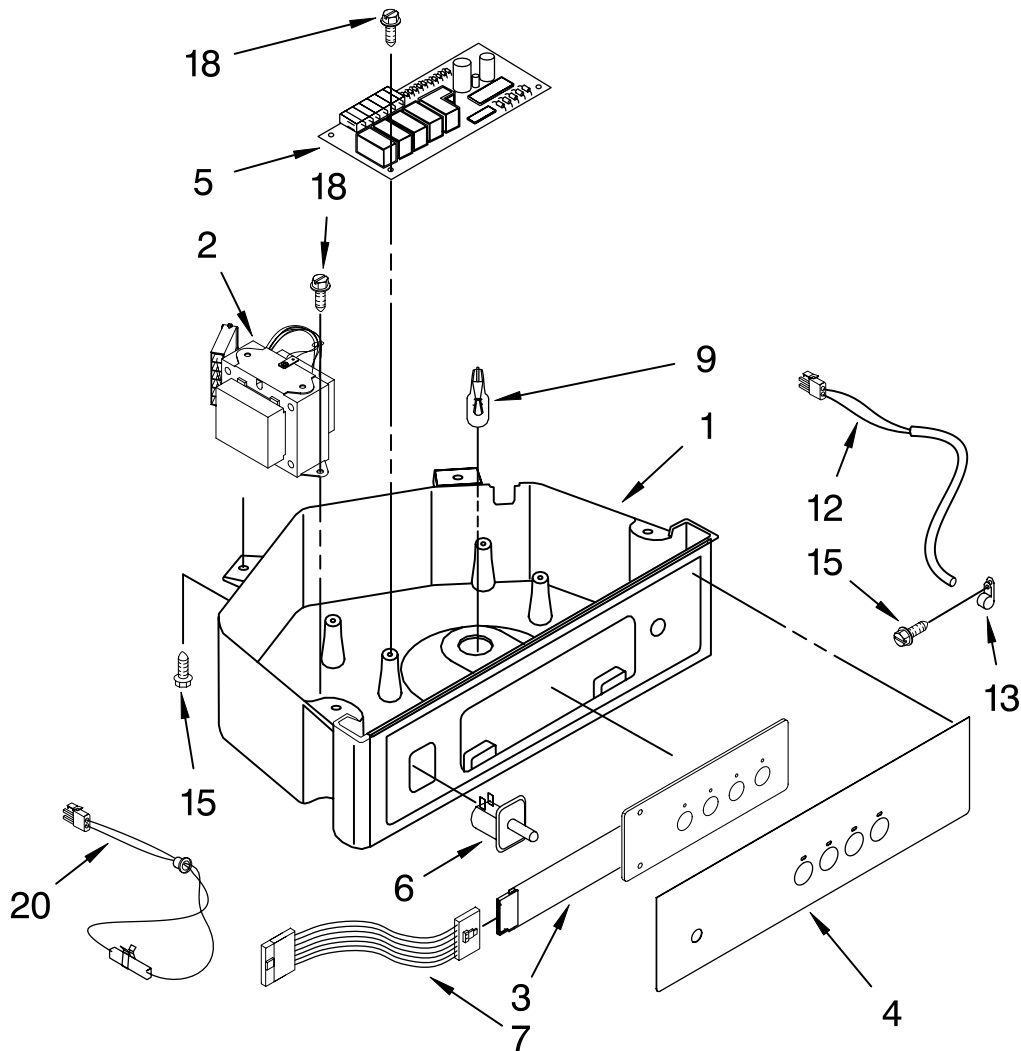

# EVAPORATOR, ICE CUTTER GRID AND WATER PARTS

For Models: KUIC15PLTS1

(Stainless-Pump Model)

<b>Illus. No.</b>	<b>Part No.</b>	<b>DESCRIPTION</b>
1	W10159841	Valve, Complete Water
2	2217286	Tube, Plastic
3	488208	Screw
4	2185523	Dispenser, Water
5	2217269	Evaporator
6	2313705	Pump Reservoir Drain
7	2313851	Tube, Reservoir Pump
8	2172593	Tube, Water Fill
9	488660	Nut, Speed
10	836667	Spacer
11	2208539	Fastener, Pushnut
12	489443	Screw
13	2185625	Reservoir, Water Slide
14	2185626	Tube
15	2313890	Hose, Overflow
16	2313604	Guide-Ice Grid
17	2313603	Bracket, Front and Rear
18	2313602	Bracket, Side Left and Right
19	2185681	Harness, Grid
20	W10136146	Tube
21	2310169	Wire Assembly Valve
26	3400886	Screw 8-18 x 1 1/4
28	2313637	Grid Assembly (Complete)
29	2174754	Wire, Grid Cutter
30	2185570	Cover, Grid
31	8281228	Thumbscrew
32	2324334	Reservoir, Water
33	3400884	Screw 8-18 x 5/8
34	2185696	Cap, Drain
35	3400909	Nut, Push-In

# PUMP PARTS

For Models: KUIC15PLTS1  
(Stainless-Pump Model)

Illus. No.	Part No.	DESCRIPTION
1	2313628	Pump Recirculating
2	3400884	Screw 8-18 x 5/8
3	2185677	Cover, Pump
4	2313844	Bracket, Connector Assembly
5	2313627	Bracket-Pump
6	2313643	Sensor-Water Level
8	2310092	Wiring Harness Main To Pump
9	2313702	Pump Assembly

# CONTROL PANEL PARTS

For Models: KUIC15PLTS1

(Stainless-Pump Model)

Illus. No.	Part No.	DESCRIPTION
1	W10139127	Box, Control
2	2310139	Transformer
3	2304122	Assembly, Switch (ALSO ORDER #4)
4	2313693	Overlay
5	W10122069	Control Board
6	2149705	Switch, Plunger Grid/Light
7	2187585	Wire Assy-Active Overlay Jumper
9	745362	Bulb
12	2313633	Thermostat, Bin
13	2185825	Clamp
15	3400884	Screw 8-18 x 5/8
18	3400850	Screw 8-16 x 3/8
20	2313635	Thermister, Ice Control