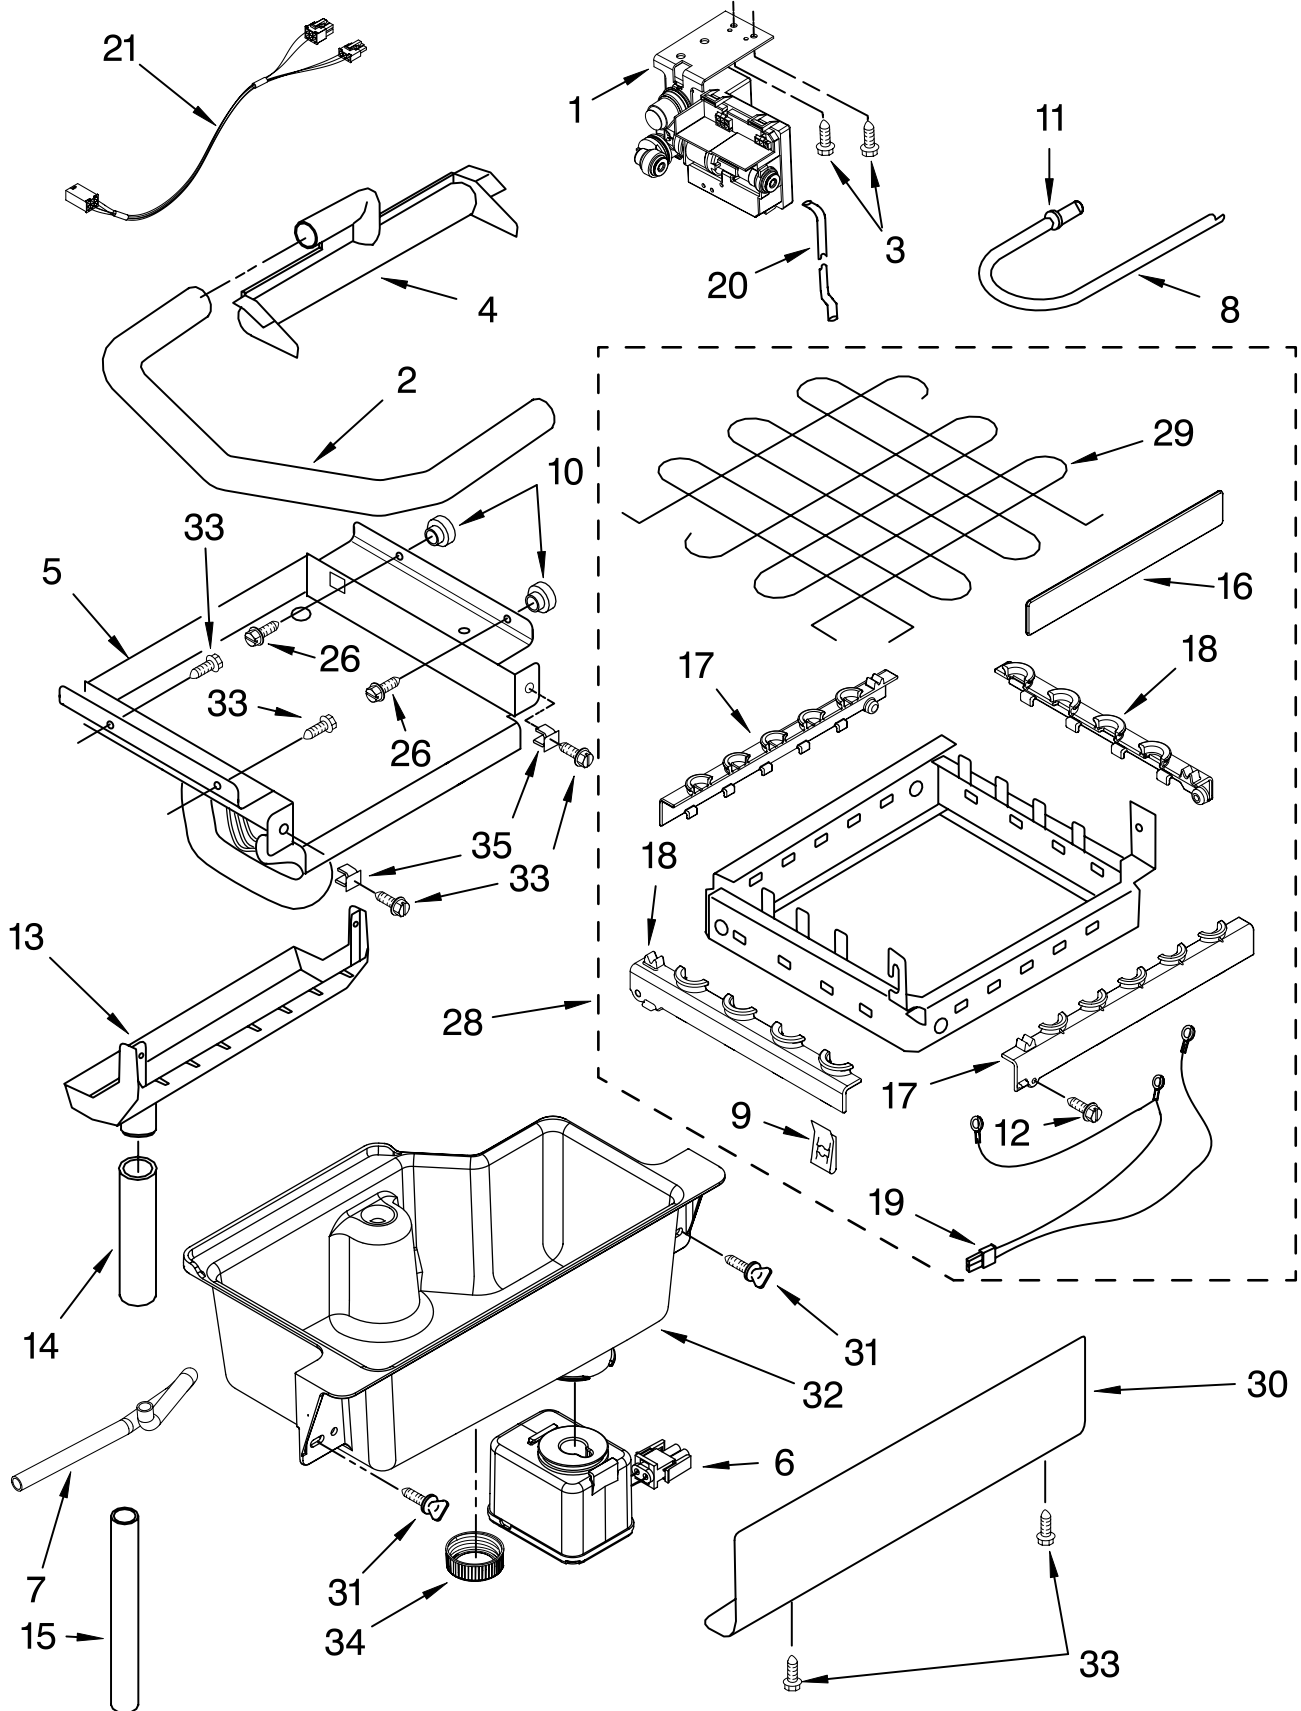

EVAPORATOR, ICE CUTTER GRID AND WATER PARTS

For Models: KUIC15PLTS1
(Stainless-Pump Model)

FOR ORDERING INFORMATION REFER TO PARTS PRICE LIST

EVAPORATOR, ICE CUTTER GRID AND WATER PARTS

For Models: KUIC15PLTS1

(Stainless-Pump Model)

Illus. No.	Part No.	DESCRIPTION
1	W10159841	Valve, Complete Water
2	2217286	Tube, Plastic
3	488208	Screw
4	2185523	Dispenser, Water
5	2217269	Evaporator
6	2313705	Pump Reservoir Drain
7	2313851	Tube, Reservoir Pump
8	2172593	Tube, Water Fill
9	488660	Nut, Speed
10	836667	Spacer
11	2208539	Fastener, Pushnut
12	489443	Screw
13	2185625	Reservoir, Water Slide
14	2185626	Tube
15	2313890	Hose, Overflow
16	2313604	Guide-Ice Grid
17	2313603	Bracket, Front and Rear
18	2313602	Bracket, Side Left and Right
19	2185681	Harness, Grid
20	W10136146	Tube
21	2310169	Wire Assembly Valve
26	3400886	Screw 8-18 x 1 1/4
28	2313637	Grid Assembly (Complete)
29	2174754	Wire, Grid Cutter
30	2185570	Cover, Grid
31	8281228	Thumbscrew
32	2324334	Reservoir, Water
33	3400884	Screw 8-18 x 5/8
34	2185696	Cap, Drain
35	3400909	Nut, Push-In

FOR ORDERING INFORMATION REFER TO PARTS PRICE LIST