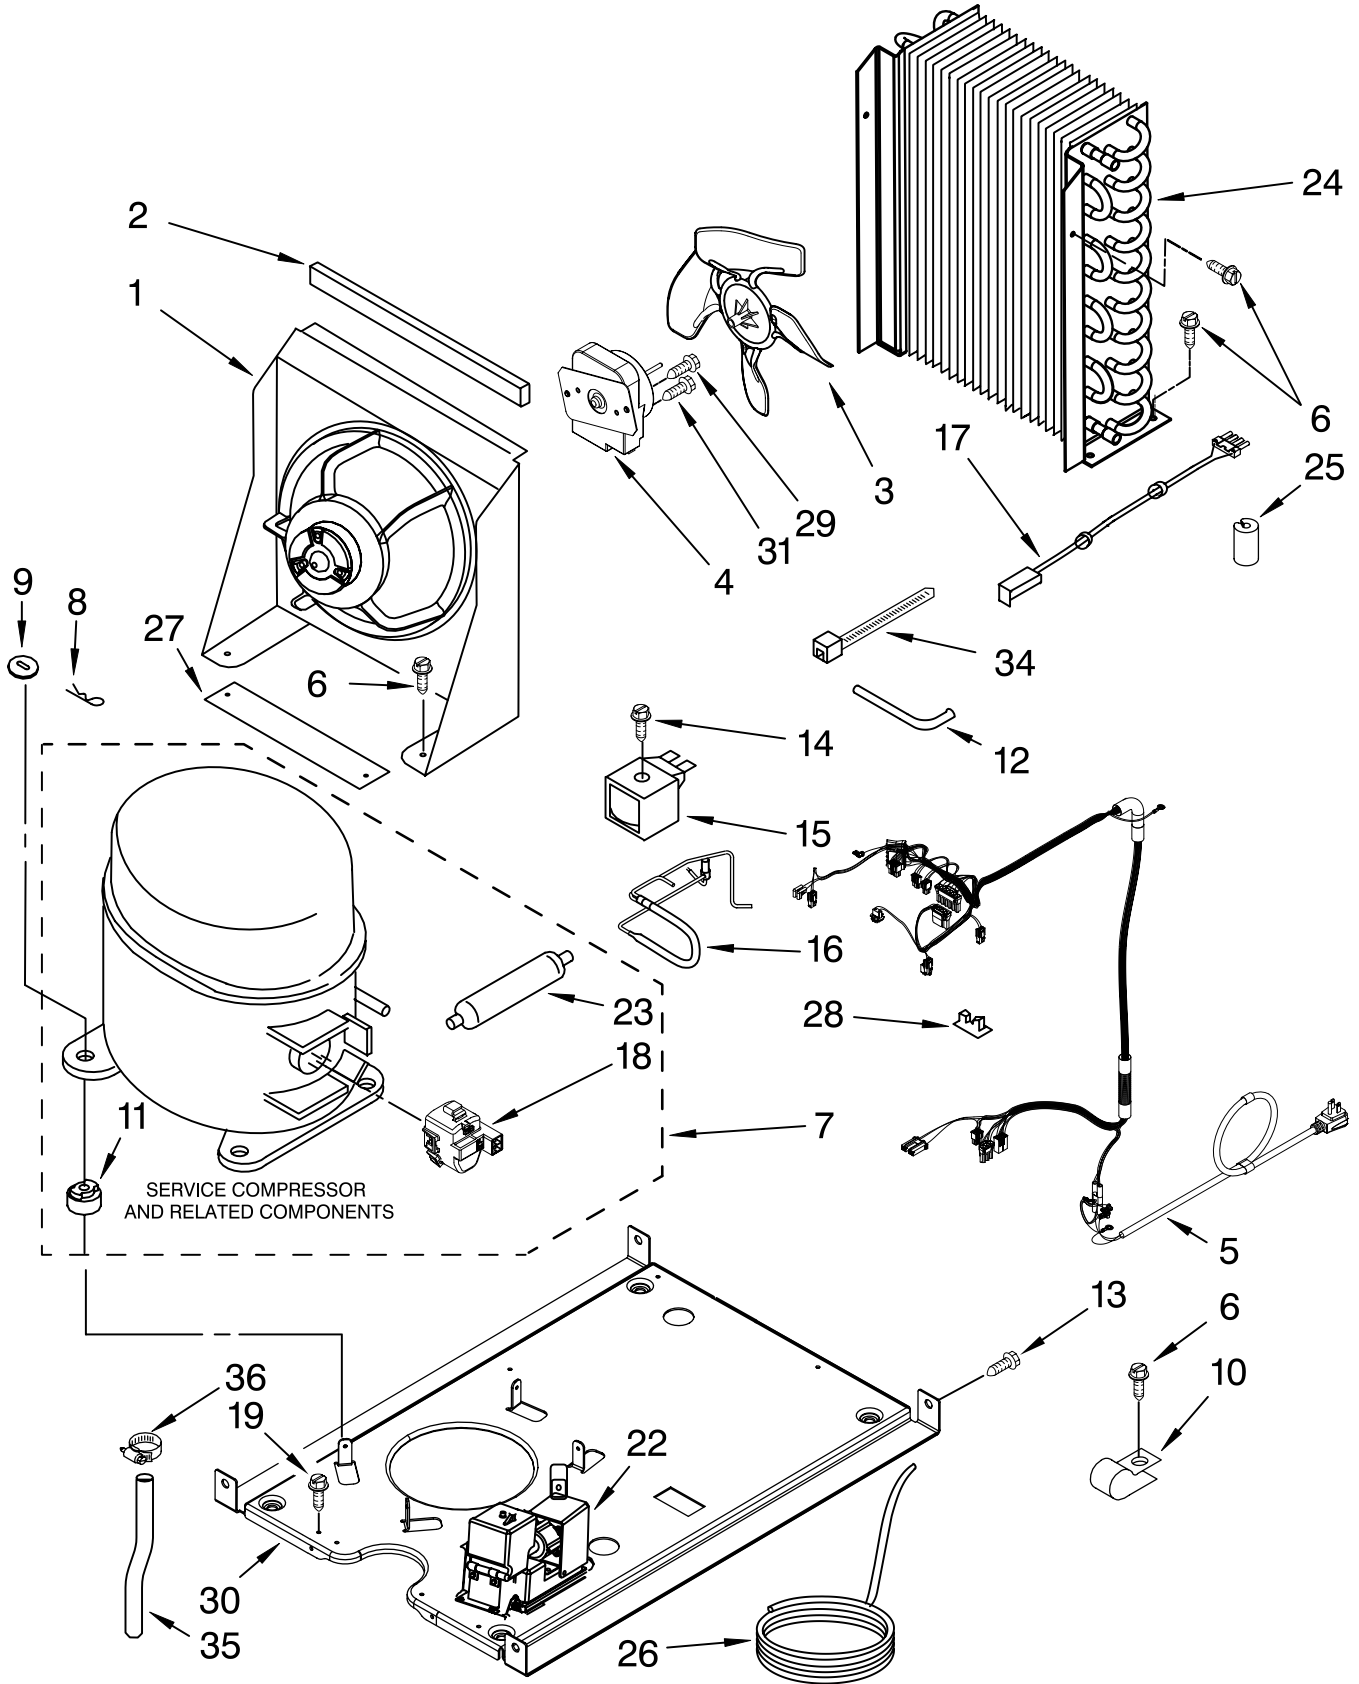

UNIT PARTS

For Models: KUIC15PLTS1
(Stainless-Pump Model)

FOR ORDERING INFORMATION REFER TO PARTS PRICE LIST

UNIT PARTS

For Models: KUIC15PLTS1
(Stainless-Pump Model)

Illus. No.	Part No.	DESCRIPTION	Illus. No.	Part No.	DESCRIPTION	Illus. No.	Part No.	DESCRIPTION
1	2185532	Bracket, Fan Mtg.	11		Grommet (4)	24	2313624	Condenser
2	2185675	Pad, Foam		2217318	Production	25	2319835	Grommet-Cond.(1)
3	2188935	Blade, Fan		4387558	Service	26	2208432	Tube, Drainage
4	2315558	Motor & Mounting Plate Assembly	12	2208415	Tube, Process	27	2217397	Pad, Foam (2)
5	W10139121	Wiring Harness, Complete Unit (Includes Power Cord)	13	489423	Screw	28	1115375	Clip-Wiring
6	304392	Screw 8-18 x 1/2	14	489472	Screw	29	8281197	Screw
7	W10136195	Compressor (Includes Illus. 11 & 23)	15	759112	Coil, Solenoid	30	2217388	Base, Unit
8	A201435	Clip, Mounting	16	2313806	Hot Gas Valve	31	8281196	Screw
9	A201441	Shim (4)	17	2187629	Wiring Harness, Condenser Fan	34	851095	Wire Tie
10	2185960	Clamp (Power Cord)	18	W10136197	Start Relay & Overload Combo Device	35	2185672	Tube, Drain
			19	488500	Screw	36	489503	Clamp
			22	2208534	Pump, Drain	REFRIGERANT CHARGE		
			23		Drier	6.5 OZ. (R134A)		
				2319826	Production			
				4387019	Service			

FOR ORDERING INFORMATION REFER TO PARTS PRICE LIST