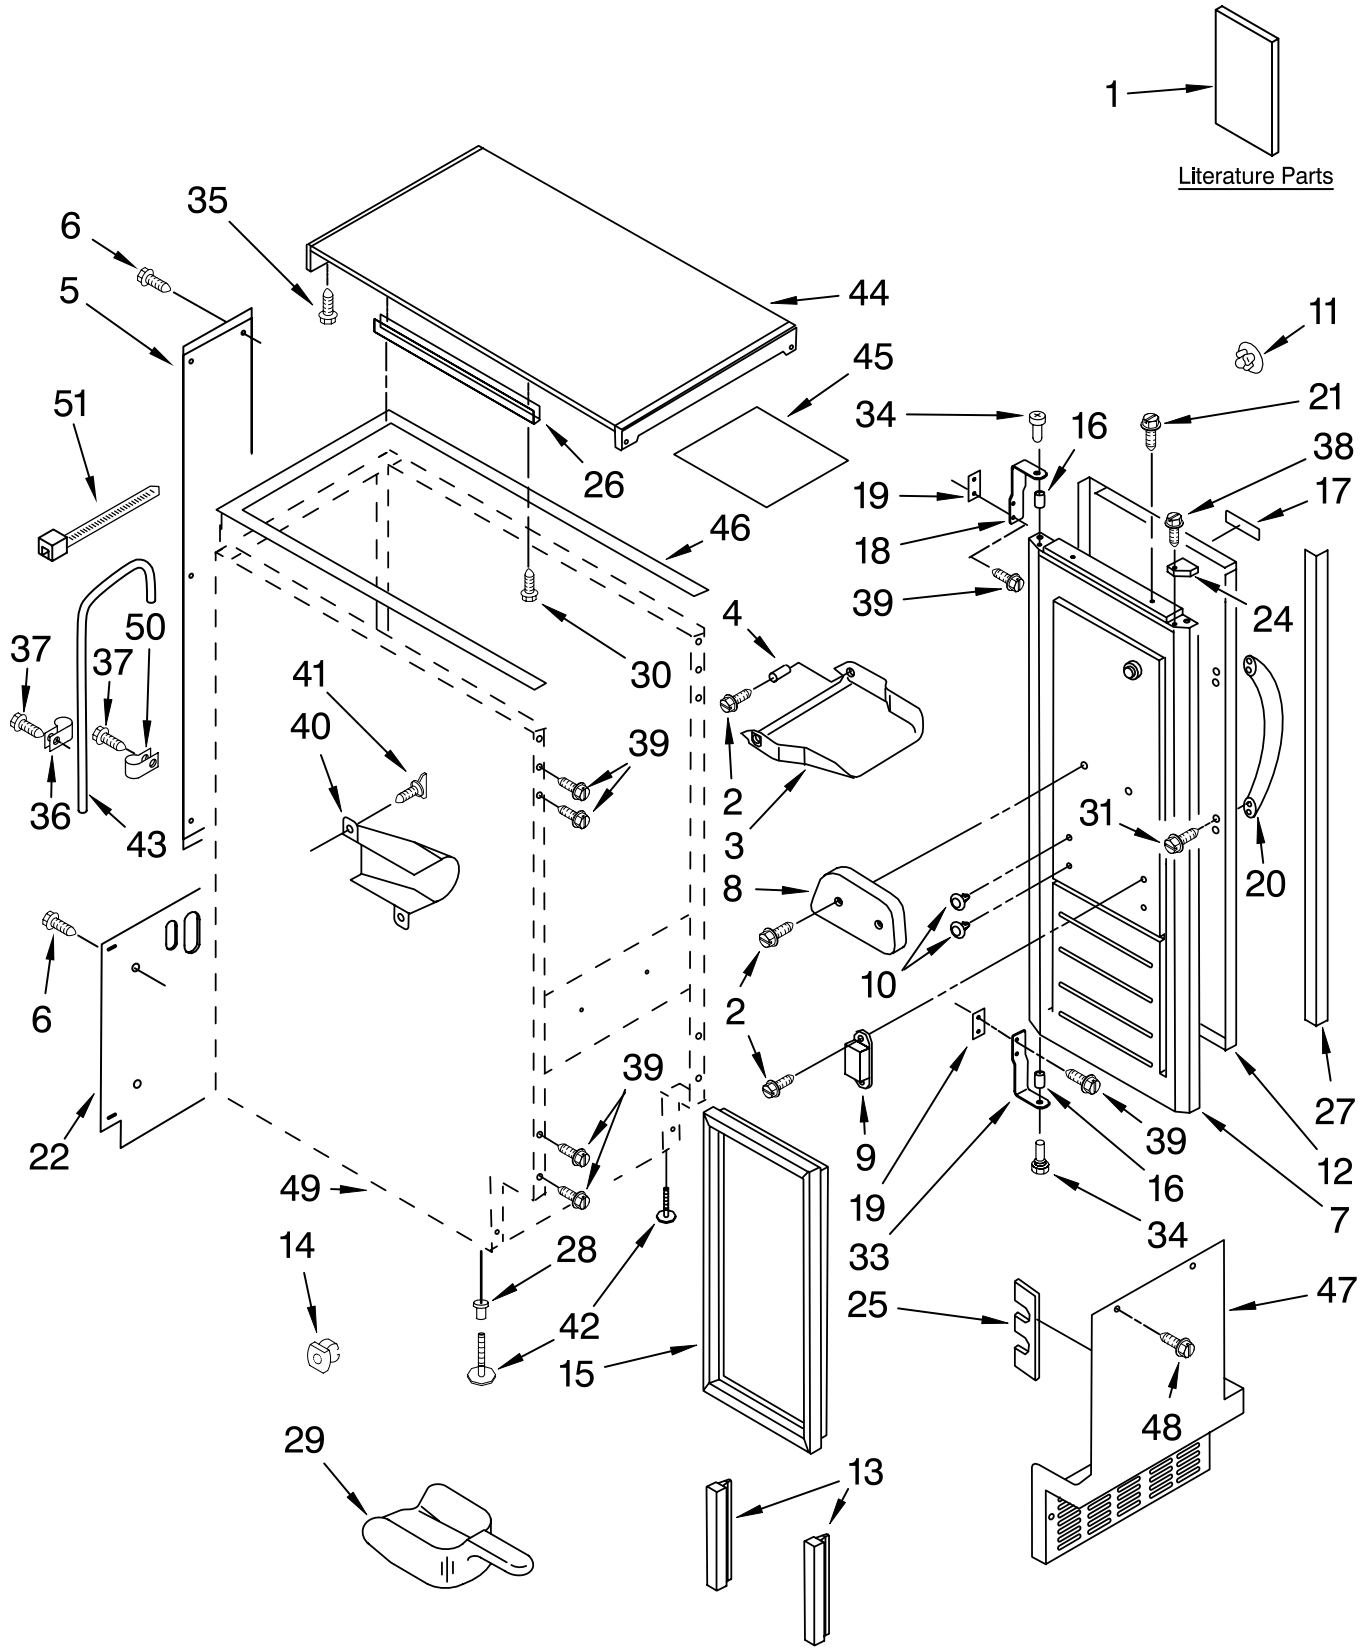

# CABINET LINER AND DOOR PARTS

For Models: KUIC15PLTS1  
(Stainless-Pump Model)

ICE CUBE  
MAKER

**KitchenAid®**

FOR ORDERING INFORMATION REFER TO PARTS PRICE LIST

# CABINET LINER AND DOOR PARTS

For Models: KUIC15PLTS1  
(Stainless-Pump Model)

Illus. No.	Part No.	DESCRIPTION	Illus. No.	Part No.	DESCRIPTION	Illus. No.	Part No.	DESCRIPTION
1		Literature Parts	15	2217294	Gasket, Door	31	3400237	Screw 10-32 x 3/8
	2313814	Use & Care Guide	16	2185640	Sleeve, Hinge	33	2185711	Hinge, Bottom
	2324311	Service & Wiring Sheet	17	W10046610	Nameplate	34	2185712	Pin, Hinge
2	3400886	Screw 8-18 x 1 1/4	18	2185710	Hinge, Top	35	489048	Screw, Ground 8-32 x 1/2
3	2185742	Bin, Door	19	2185709	Shim, Hinge	36	2208367	Clamp
4	2185678	Spacer	20	9872207S	Handle, Door	37	8281265	Screw
5	2217394	Cover, Wiring	21	8281186	Screw	38	348689	Screw 8-18 x 3/4
6	489442	Screw	22	W10136199	Assembly, Unit Cover	39	489423	Screw
7	2932803B	Door	24		Filler, Endcap	40	2185927	Holder, Scoop
8	2185695	Cam, Door		2185655B	Left Side	41	8281228	Thumbscrew
9	2217393	Assembly, Magnetic Catch		2185656B	Right Side	42	3374849	Leg, Leveler(4)
10	941839	Plug, Hole	25	2185756	Pad, Foam	43	2217467	Tube, Air Vent
11	2189000	Hole Plug, Handle	26	2185691	Channel, Wiring	44	2929700B	Top
12	2313816	Wrap, Door	27	2185964	Grommet, Edge Guard (2)	45	2185690	Shield, Electrical
13	2217367	Gasket, Bottom	28	3400240	Nut, Leg Leveler	46	2217293	Gasket, Top Panel
14	692400	Nut, Push-In	29	585158	Scoop	47	2185571B	Grill, Front
			30	3400884	Screw 8-18 x 5/8	48	489474	Screw 8-18 x 1 Cabinet & Liner (NOT SERVICED)
						49		
						50	489505	Clamp
						51	2155774	Strap