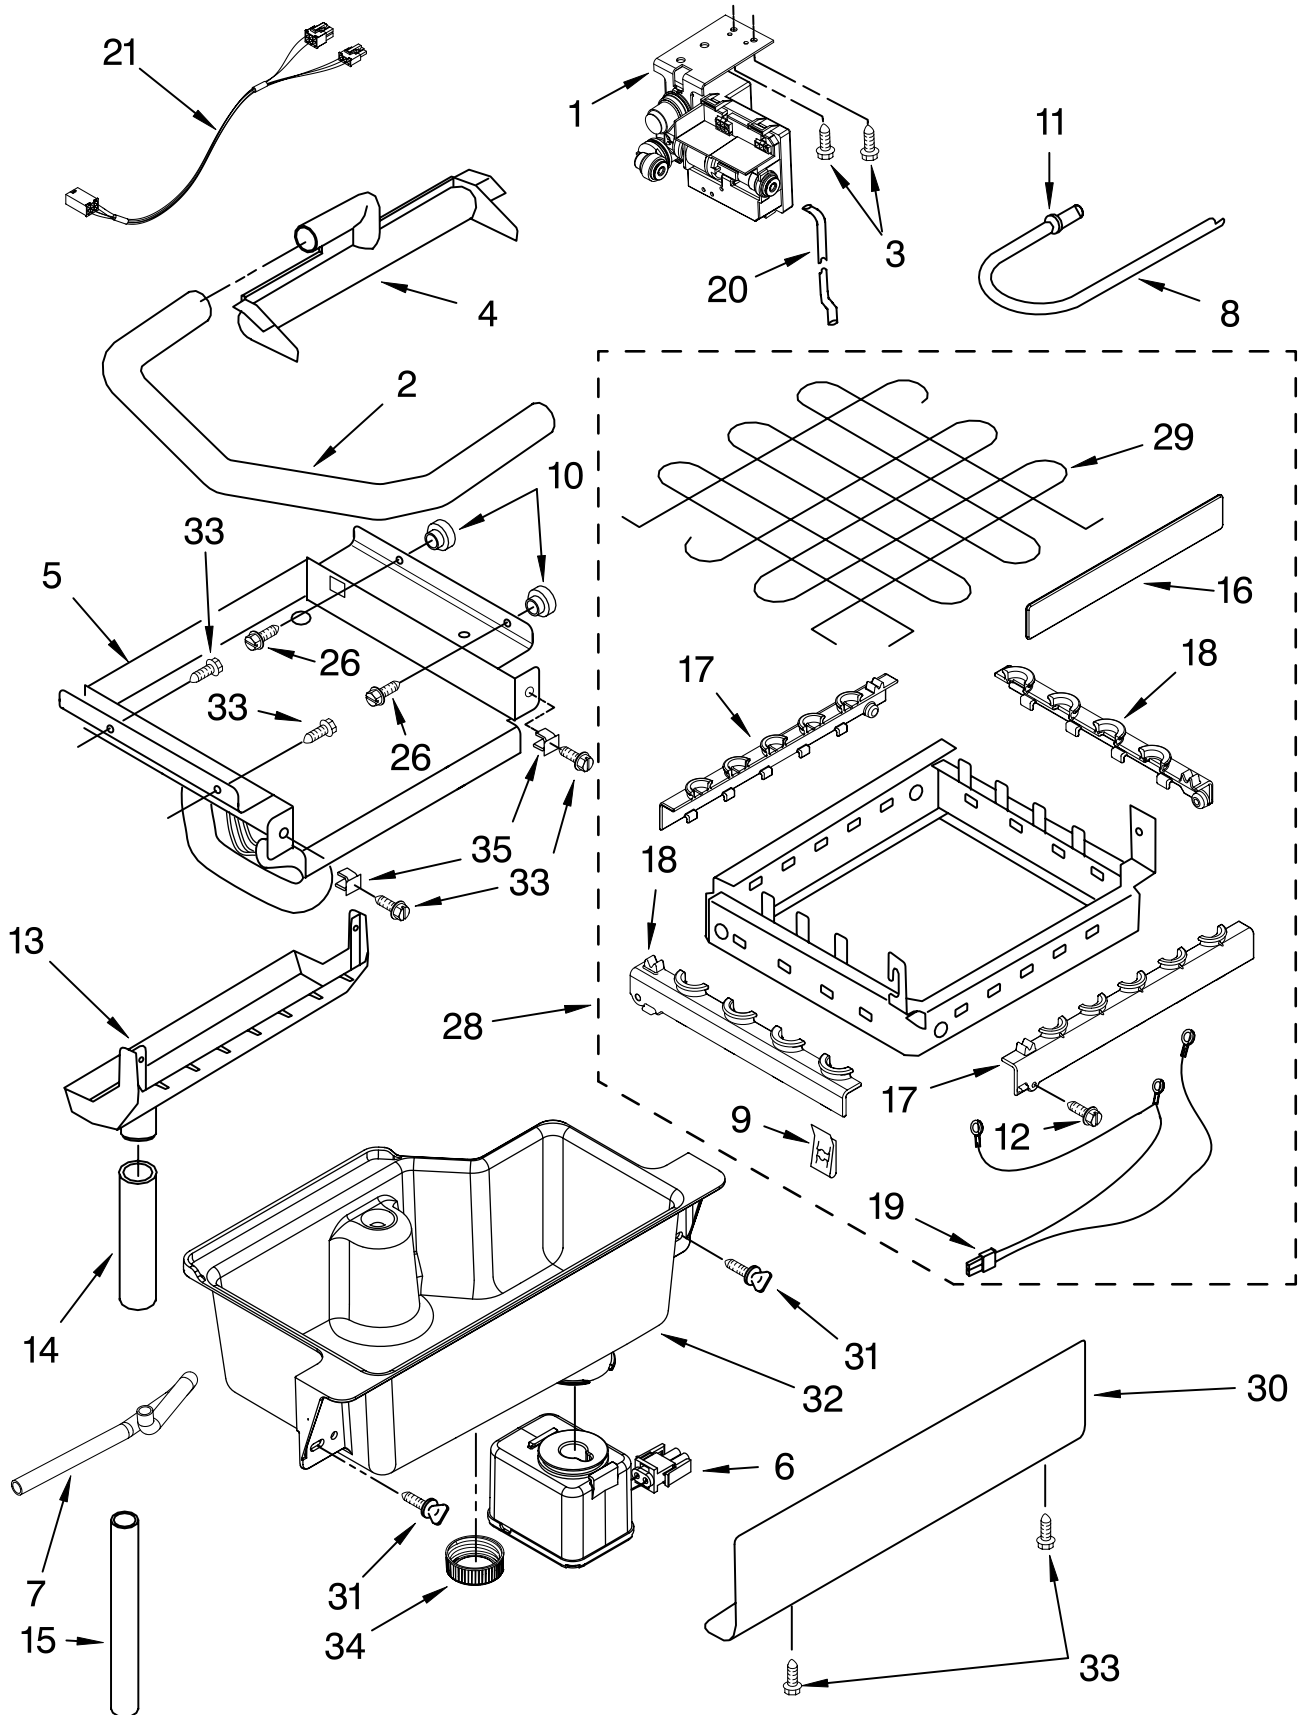

EVAPORATOR, ICE CUTTER GRID AND WATER PARTS

For Models: KUIC15PLTS2
(Stainless-Pump Model)

FOR ORDERING INFORMATION REFER TO PARTS PRICE LIST

EVAPORATOR, ICE CUTTER GRID AND WATER PARTS

For Models: KUI15PLTS2
(Stainless-Pump Model)

Illus. No.	Part No.	DESCRIPTION
1	W10217917	Valve, Complete Water
2	2217286	Tube, Plastic
3	488208	Screw
4	2185523	Dispenser, Water
5	2217269	Evaporator
6	2313705	Pump Reservoir Drain
7	2313851	Tube, Reservoir Pump
8	2172593	Tube, Water Fill
9	488660	Nut, Speed
10	836667	Spacer
11	2208539	Fastener, Pushnut
12	489443	Screw
13	2185625	Reservoir, Water Slide
14	2185626	Tube
15	2313890	Hose, Overflow
16	2313604	Guide-Ice Grid
17	2313603	Bracket, Front and Rear
18	2313602	Bracket, Side Left and Right
19	2185681	Harness, Grid
20	W10136146	Tube
21	2310169	Wire Assembly Valve
26	3400886	Screw 8-18 x 1 1/4
28	2313637	Grid Assembly (Complete)
29	2174754	Wire, Grid Cutter
30	2185570	Cover, Grid
31	8281228	Thumbscrew
32	2324334	Reservoir, Water
33	3400884	Screw 8-18 x 5/8
34	2185696	Cap, Drain
35	3400909	Nut, Push-In

FOR ORDERING INFORMATION REFER TO PARTS PRICE LIST