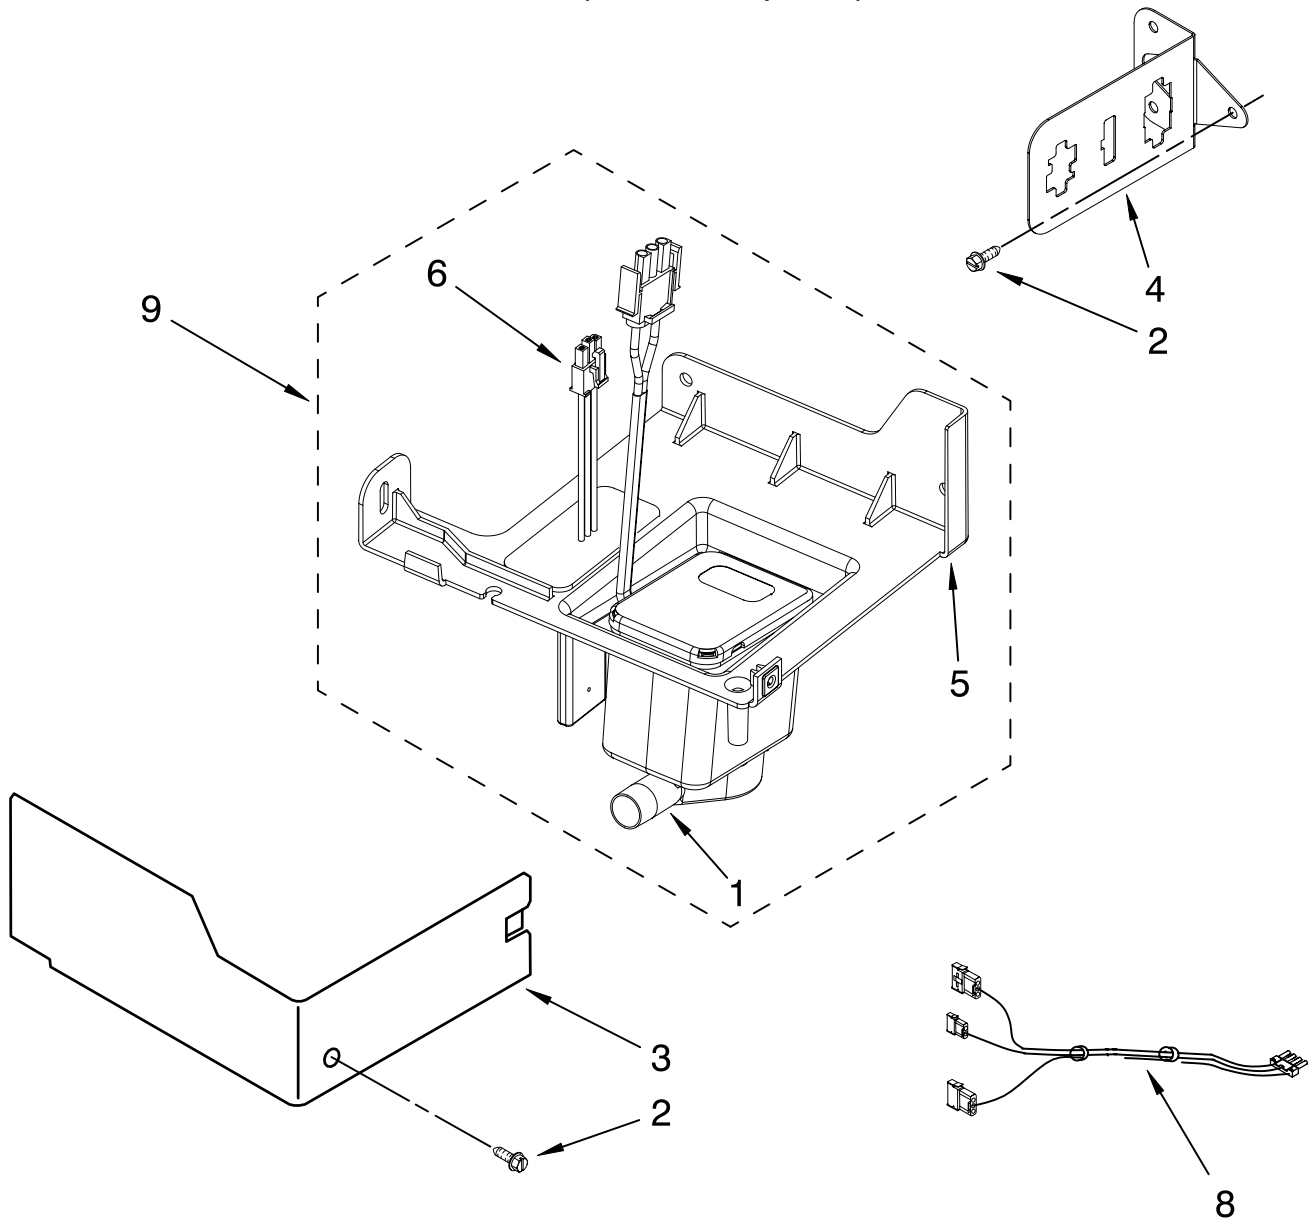

FOR ORDERING INFORMATION REFER TO PARTS PRICE LIST

EVAPORATOR, ICE CUTTER GRID AND WATER PARTS

For Models: KUIC15PLTS2
(Stainless-Pump Model)

FOR ORDERING INFORMATION REFER TO PARTS PRICE LIST

EVAPORATOR, ICE CUTTER GRID AND WATER PARTS

For Models: KUI15PLTS2
(Stainless-Pump Model)

Illus. No.	Part No.	DESCRIPTION
1	W10217917	Valve, Complete Water
2	2217286	Tube, Plastic
3	488208	Screw
4	2185523	Dispenser, Water
5	2217269	Evaporator
6	2313705	Pump Reservoir Drain
7	2313851	Tube, Reservoir Pump
8	2172593	Tube, Water Fill
9	488660	Nut, Speed
10	836667	Spacer
11	2208539	Fastener, Pushnut
12	489443	Screw
13	2185625	Reservoir, Water Slide
14	2185626	Tube
15	2313890	Hose, Overflow
16	2313604	Guide-Ice Grid
17	2313603	Bracket, Front and Rear
18	2313602	Bracket, Side Left and Right
19	2185681	Harness, Grid
20	W10136146	Tube
21	2310169	Wire Assembly Valve
26	3400886	Screw 8-18 x 1 1/4
28	2313637	Grid Assembly (Complete)
29	2174754	Wire, Grid Cutter
30	2185570	Cover, Grid
31	8281228	Thumbscrew
32	2324334	Reservoir, Water
33	3400884	Screw 8-18 x 5/8
34	2185696	Cap, Drain
35	3400909	Nut, Push-In

FOR ORDERING INFORMATION REFER TO PARTS PRICE LIST

PUMP PARTS

For Models: KUIC15PLTS2
(Stainless-Pump Model)

Illus. No.	Part No.	DESCRIPTION
1	2313628	Pump Recirculating
2	3400884	Screw 8-18 x 5/8
3	2185677	Cover, Pump
4	2313844	Bracket, Connector Assembly
5	2313627	Bracket-Pump
6	2313643	Sensor-Water Level
8	2310092	Wiring Harness Main To Pump
9	2313702	Pump Assembly