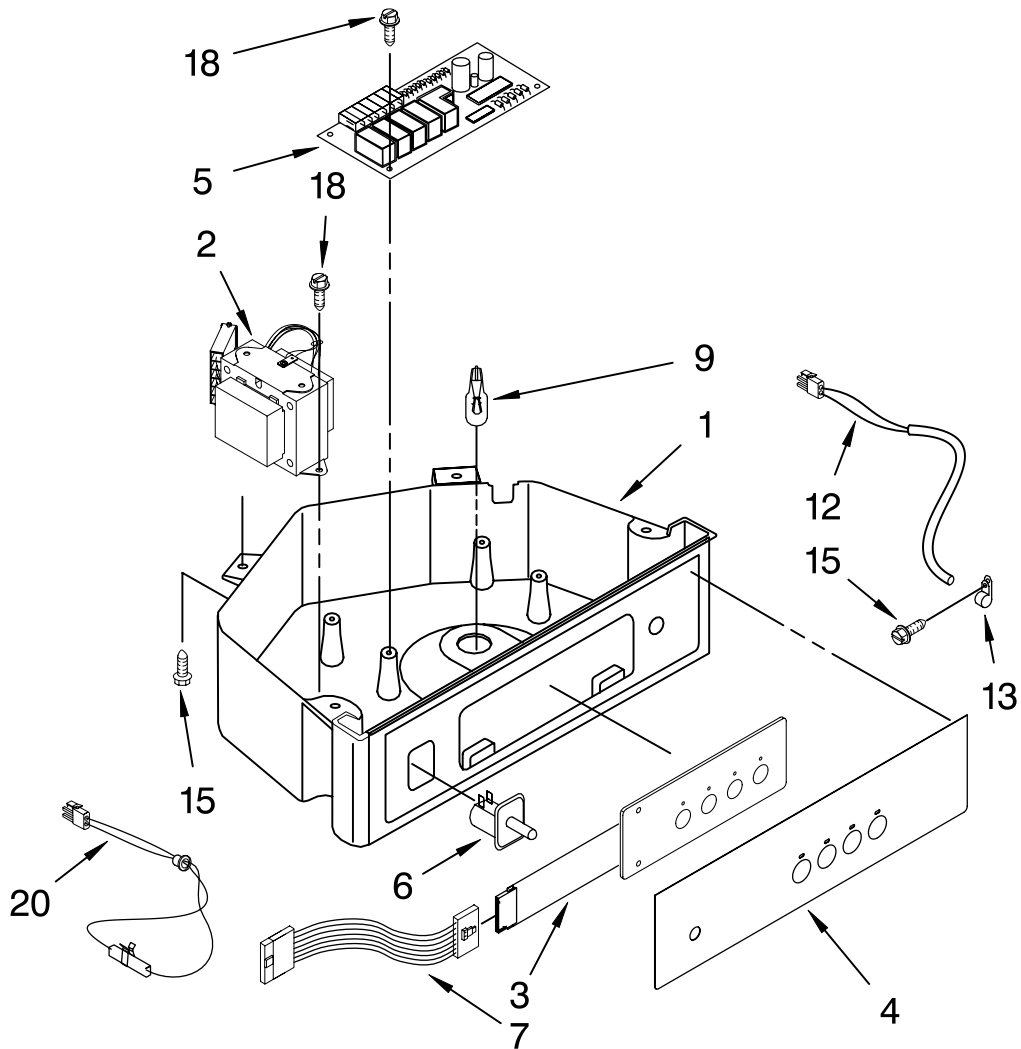

For Models: KUI15PLTS2
(Stainless-Pump Model)

Illus. No.	Part No.	DESCRIPTION
1	W10217917	Valve, Complete Water
2	2217286	Tube, Plastic
3	488208	Screw
4	2185523	Dispenser, Water
5	2217269	Evaporator
6	2313705	Pump Reservoir Drain
7	2313851	Tube, Reservoir Pump
8	2172593	Tube, Water Fill
9	488660	Nut, Speed
10	836667	Spacer
11	2208539	Fastener, Pushnut
12	489443	Screw
13	2185625	Reservoir, Water Slide
14	2185626	Tube
15	2313890	Hose, Overflow
16	2313604	Guide-Ice Grid
17	2313603	Bracket, Front and Rear
18	2313602	Bracket, Side Left and Right
19	2185681	Harness, Grid
20	W10136146	Tube
21	2310169	Wire Assembly Valve
26	3400886	Screw 8-18 x 1 1/4
28	2313637	Grid Assembly (Complete)
29	2174754	Wire, Grid Cutter
30	2185570	Cover, Grid
31	8281228	Thumbscrew
32	2324334	Reservoir, Water
33	3400884	Screw 8-18 x 5/8
34	2185696	Cap, Drain
35	3400909	Nut, Push-In

FOR ORDERING INFORMATION REFER TO PARTS PRICE LIST

PUMP PARTS

For Models: KUIC15PLTS2
(Stainless-Pump Model)

Illus. No.	Part No.	DESCRIPTION
1	2313628	Pump Recirculating
2	3400884	Screw 8-18 x 5/8
3	2185677	Cover, Pump
4	2313844	Bracket, Connector Assembly
5	2313627	Bracket-Pump
6	2313643	Sensor-Water Level
8	2310092	Wiring Harness Main To Pump
9	2313702	Pump Assembly

FOR ORDERING INFORMATION REFER TO PARTS PRICE LIST

CONTROL PANEL PARTS

For Models: KUIC15PLTS2
(Stainless-Pump Model)

Illus. No.	Part No.	DESCRIPTION
1	2185738	Box, Control
2	2310139	Transformer
3	2304122	Assembly, Switch (ALSO ORDER #4)
4	2313693	Overlay
5	W10141364	Control Board
6	2149705	Switch, Plunger Grid/Light
7	2187585	Wire Assy-Active Overlay Jumper
9	745362	Bulb
12	2313633	Thermostat, Bin
13	2185825	Clamp
15	3400884	Screw 8-18 x 5/8
18	3400850	Screw 8-16 x 3/8
20	2313635	Thermister, Ice Control