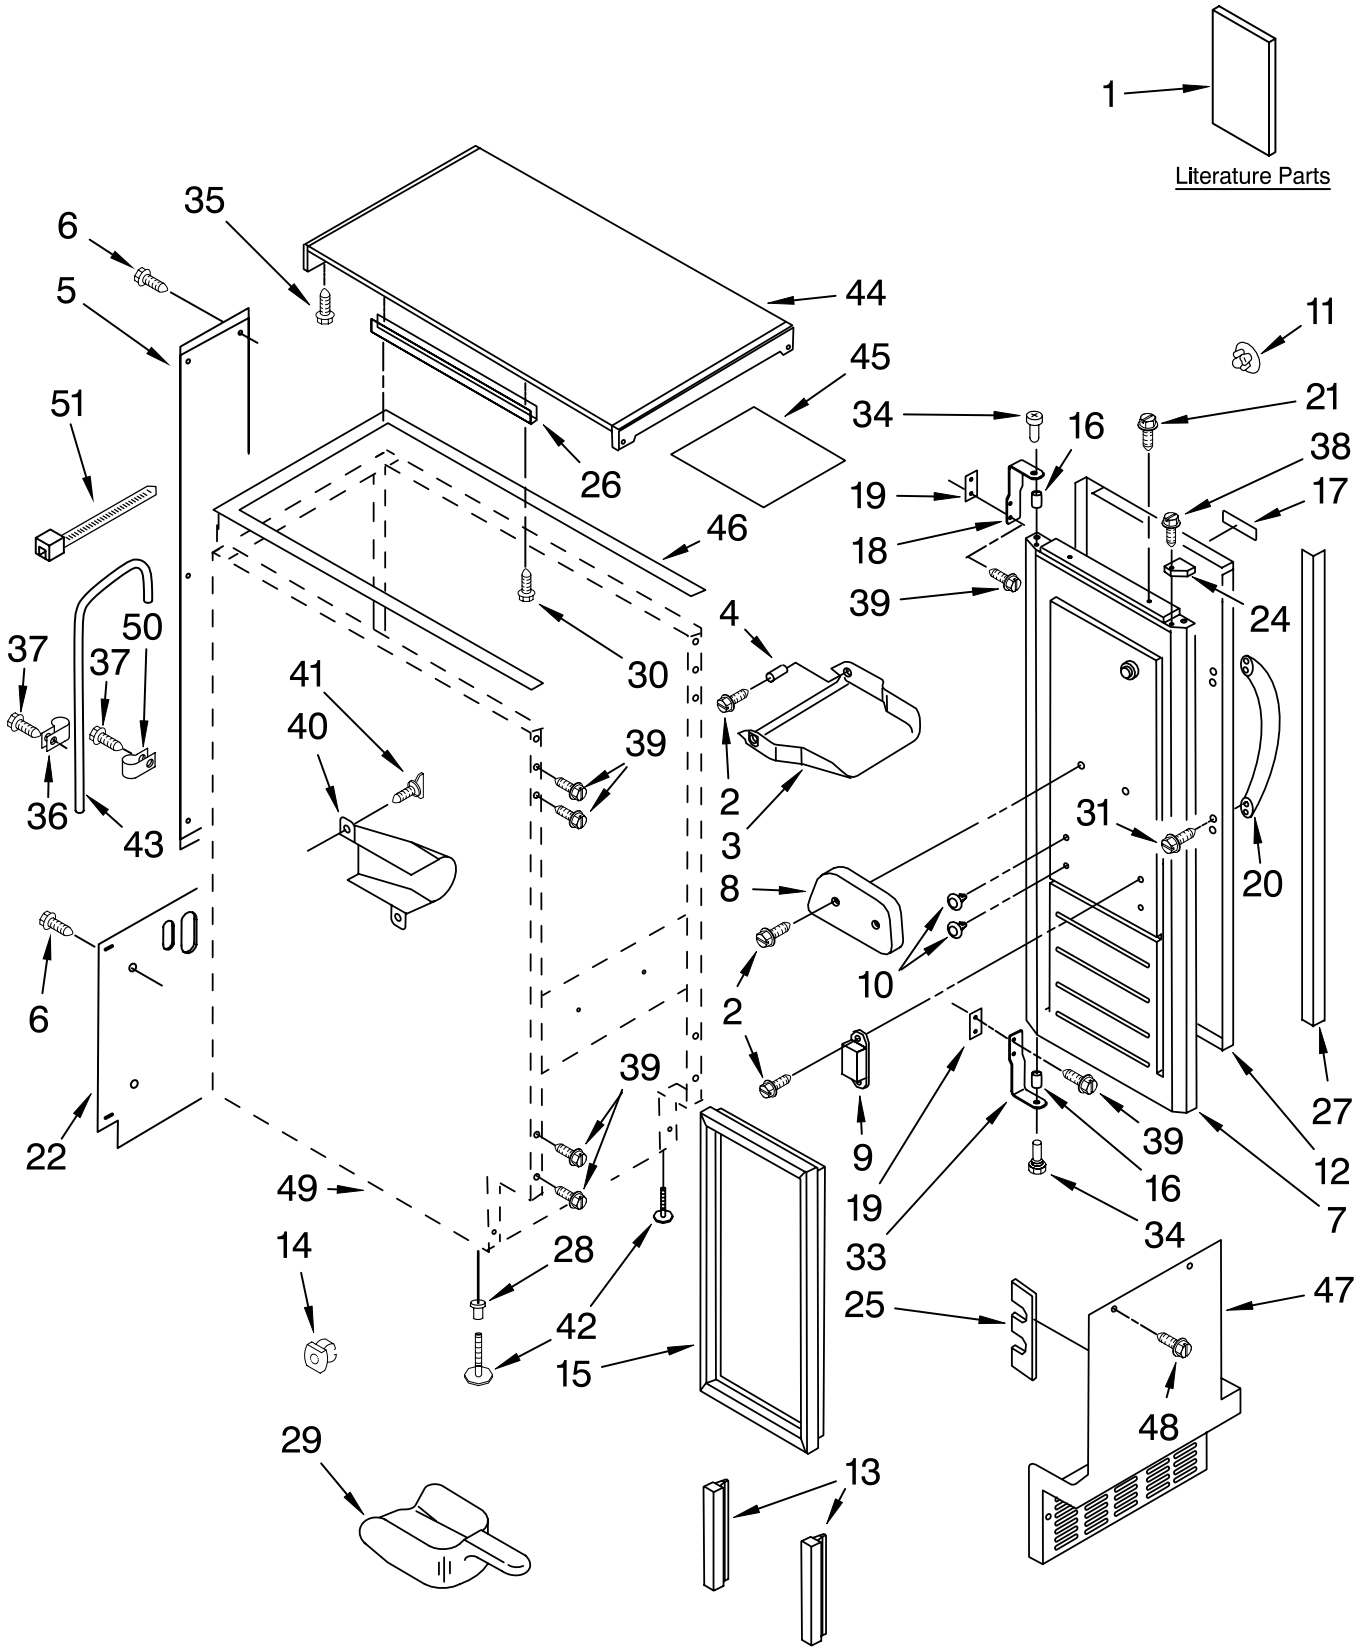

CABINET LINER AND DOOR PARTS

ICE CUBE
MAKER

For Models: KUIC15PLTS2
(Stainless-Pump Model)

KitchenAid®

FOR ORDERING INFORMATION REFER TO PARTS PRICE LIST

CABINET LINER AND DOOR PARTS

For Models: KUI15PLTS2
(Stainless-Pump Model)

Illus. No.	Part No.	DESCRIPTION	Illus. No.	Part No.	DESCRIPTION	Illus. No.	Part No.	DESCRIPTION
1		Literature Parts	15	2217294	Gasket, Door	33	2185711	Hinge, Bottom
	W10136156	Use & Care Guide	16	2185640	Sleeve, Hinge	34	2185712	Pin, Hinge
	W10163556	Service & Wiring Sheet	17	W10046610	Nameplate	35	489048	Screw, Ground 8-32 x 1/2
2	3400886	Screw 8-18 x 1 1/4	18	2185710	Hinge, Top	36	2208367	Clamp
3	2185742	Bin, Door	19	2185709	Shim, Hinge	37	8281265	Screw
4	2185678	Spacer	20	9872207S	Handle, Door	38	348689	Screw 8-18 x 3/4
5	2217394	Cover, Wiring	21	8281186	Screw	39	489423	Screw
6	489442	Screw	22	W10136199	Assembly, Unit Cover	40	2185927	Holder, Scoop
7	2932803B	Door	24		Filler, Endcap	41	8281228	Thumbscrew
8	2185695	Cam, Door		2185655B	Left Side	42	3374849	Leg, Leveler(4)
9	2217393	Assembly, Magnetic Catch		2185656B	Right Side	43	2217467	Tube, Air Vent
10	941839	Plug, Hole	25	2185756	Pad, Foam	44	2929700B	Top
11	2189000	Hole Plug, Handle	26	2185691	Channel, Wiring	45	2185690	Shield, Electrical
12	2313816	Wrap, Door	27	2185964	Grommet, Edge Guard (2)	46	W10163530	Gasket, Top Panel
13	2217367	Gasket, Bottom	28	3400240	Nut, Leg Leveler	47	2185571B	Grill, Front
14	692400	Nut, Push-In	29	585158	Scoop	48	489474	Screw 8-18 x 1 Cabinet & Liner (NOT SERVICED)
			30	3400884	Screw 8-18 x 5/8	49		
			31	3400237	Screw 10-32 x 3/8	50	489505	Clamp
						51	2155774	Strap

FOR ORDERING INFORMATION REFER TO PARTS PRICE LIST

PUMP PARTS

For Models: KUIC15PLTS2
(Stainless-Pump Model)

Illus. No.	Part No.	DESCRIPTION
1	2313628	Pump Recirculating
2	3400884	Screw 8-18 x 5/8
3	2185677	Cover, Pump
4	2313844	Bracket, Connector Assembly
5	2313627	Bracket-Pump
6	2313643	Sensor-Water Level
8	2310092	Wiring Harness Main To Pump
9	2313702	Pump Assembly