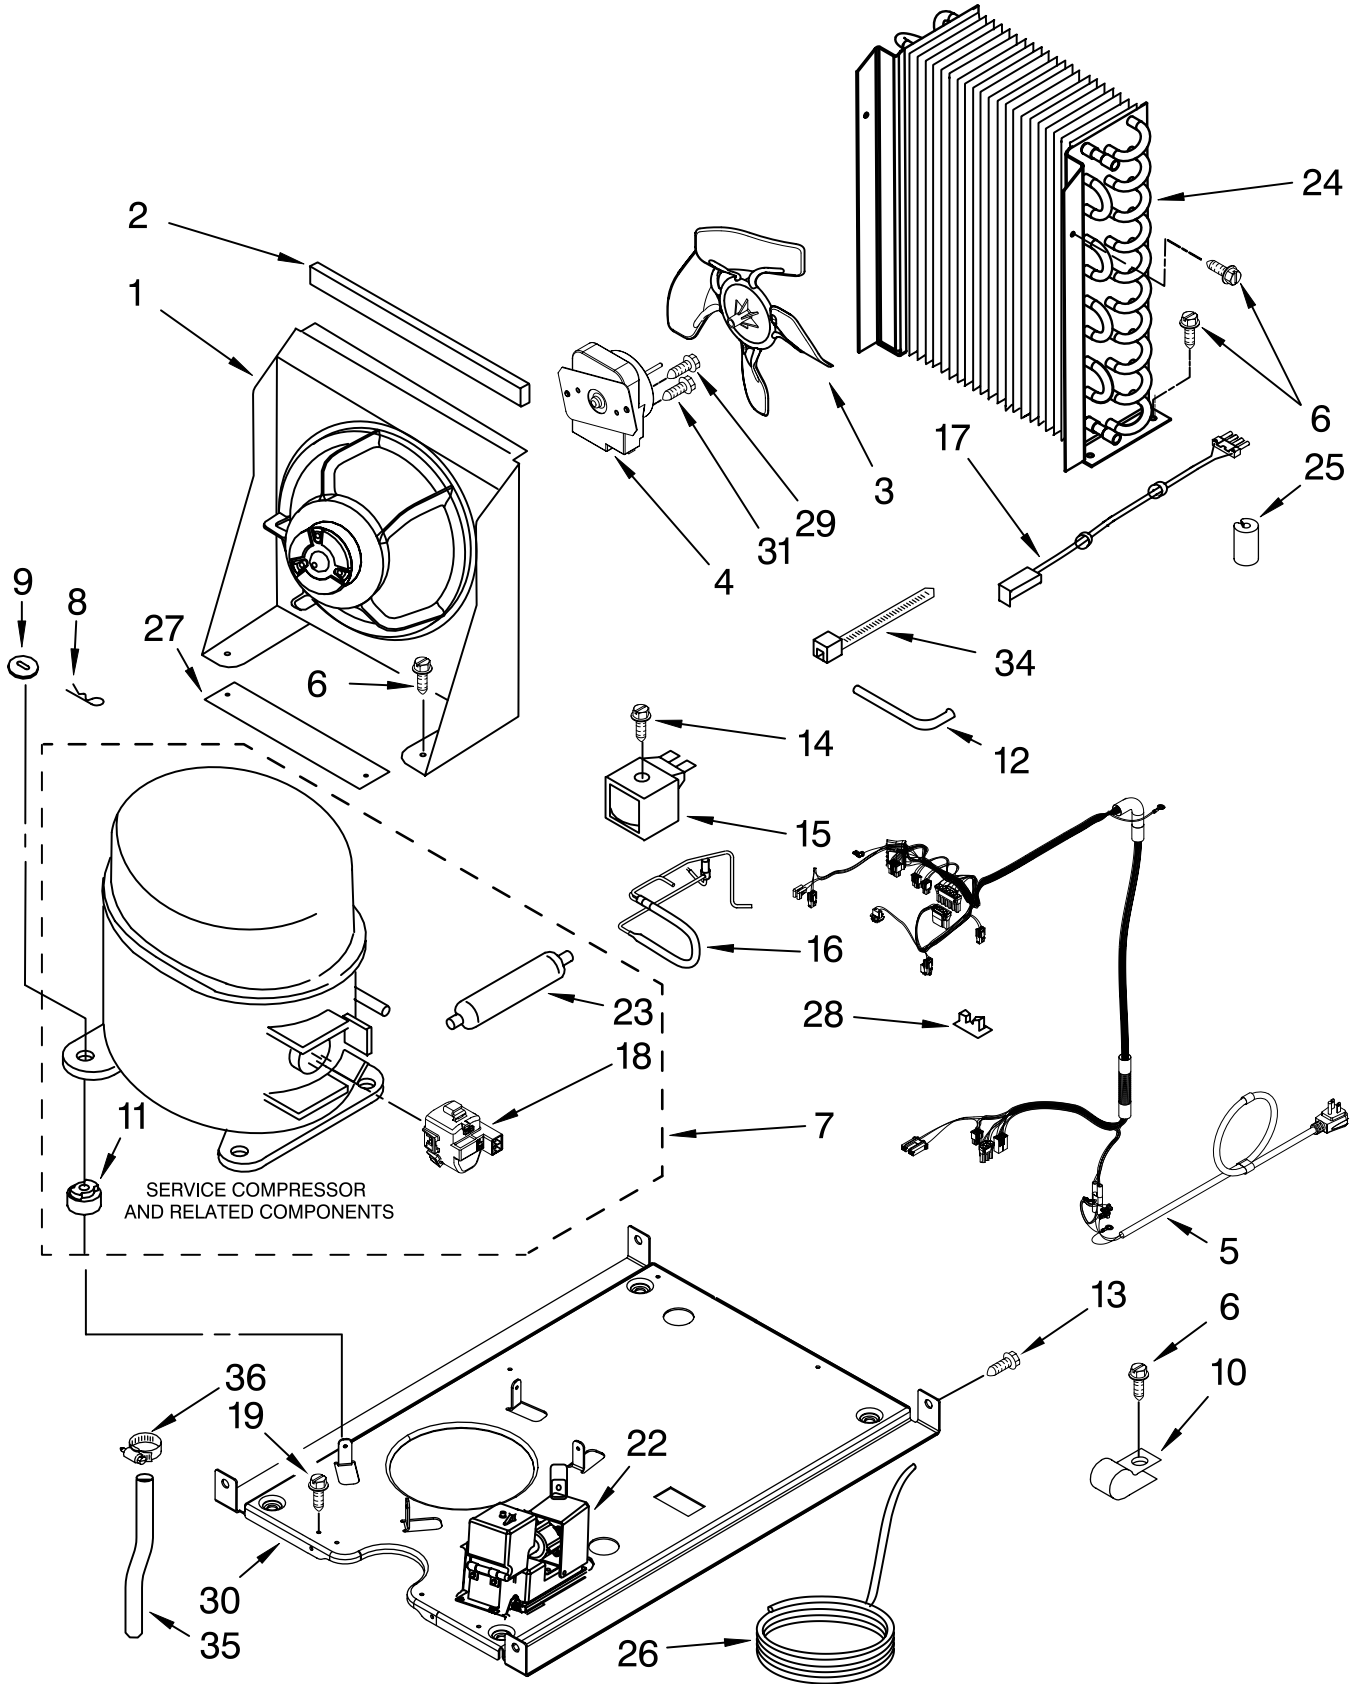

UNIT PARTS

For Models: KUIC15PLTS2
(Stainless-Pump Model)

FOR ORDERING INFORMATION REFER TO PARTS PRICE LIST

UNIT PARTS

For Models: KUIC15PLTS2
(Stainless-Pump Model)

Illus. No.	Part No.	DESCRIPTION
1	2185532	Bracket, Fan Mtg.
2	2185675	Pad, Foam
3	2188935	Blade, Fan
4	2315558	Motor & Mounting Plate Assembly
5	W10209470	Wiring Harness, Complete Unit (Includes Power Cord)
6	304392	Screw 8-18 x 1/2
7	W10136195	Compressor (Includes Illus. 11 & 23)
8	A201435	Clip, Mounting
9	A201441	Shim (4)
10	2185960	Clamp (Power Cord)
11		Grommet (4)
	2217318	Production
	4387558	Service
12	2208415	Tube, Process
13	8281265	Screw
14	489472	Screw
15	W10206473	Coil, Solenoid
16	2313806	Hot Gas Valve
17	2187629	Wiring Harness, Condenser Fan
18	W10136197	Start Relay & Overload Combo Device
19	488500	Screw
22	2208534	Pump, Drain
23		Drier
	2319826	Production
	4387019	Service
24	2313624	Condenser
25	2319835	Grommet-Cond.(1)
26	2208432	Tube, Drainage
27	2217397	Pad, Foam (2)
28	1115375	Clip-Wiring
29	8281197	Screw
30	2217388	Base, Unit
31	8281196	Screw
34	851095	Wire Tie
35	2185672	Tube, Drain
36	489503	Clamp

REFRIGERANT CHARGE

6.5 OZ. (R134A)

FOR ORDERING INFORMATION REFER TO PARTS PRICE LIST