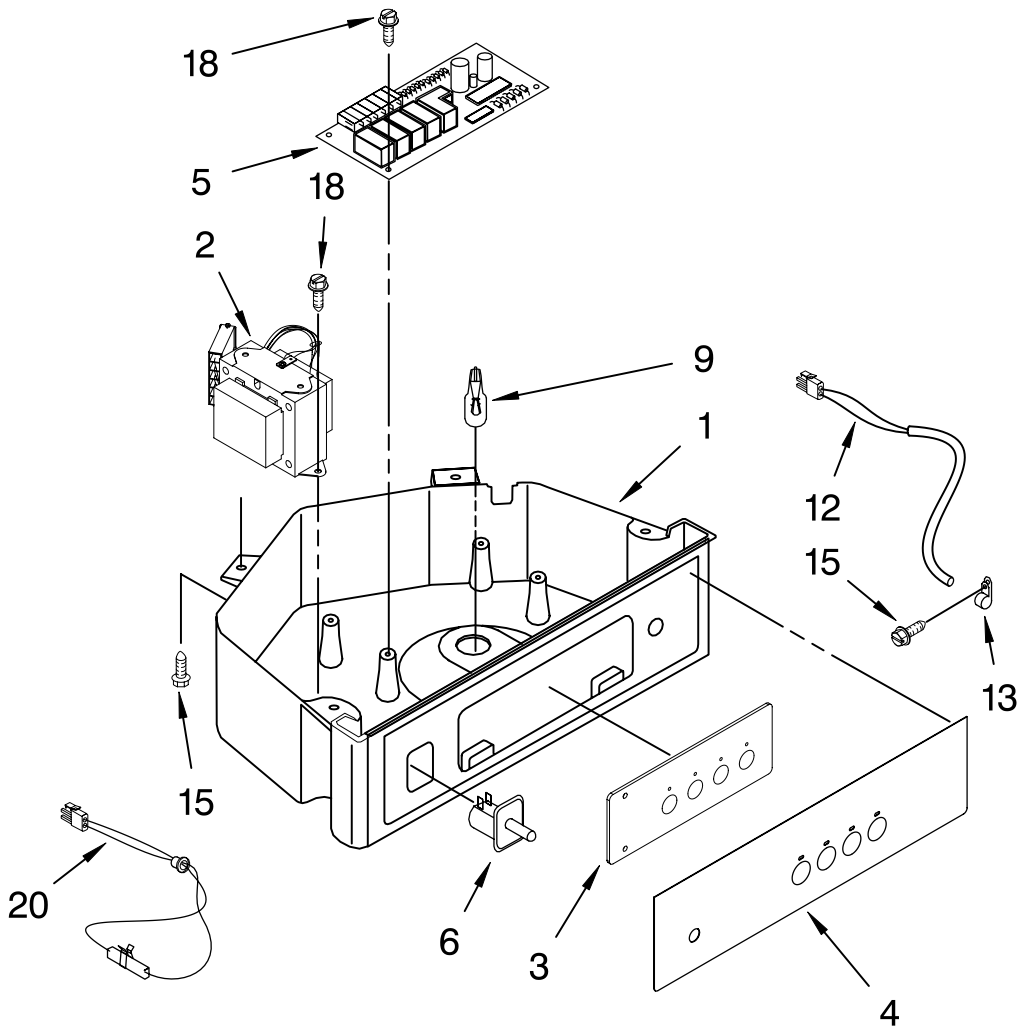

For Models: KUIC15PRTS0
(Stainless-Pump Model)

Illus. No.	Part No.	DESCRIPTION
1	2313741	Valve, Complete Water
2	2217286	Tube, Plastic
3	488208	Screw
4	2185523	Dispenser, Water
5	2217269	Evaporator
6	2313705	Pump Reservoir Drain
7	2313851	Tube, Reservoir Pump
8	2172593	Tube, Water Fill
9	488660	Nut, Speed
10	836667	Spacer
11	2208539	Fastener, Pushnut
12	489443	Screw
13	2185625	Reservoir, Water Slide
14	2185626	Tube
15	2313890	Hose, Overflow
16	2313604	Guide-Ice Grid
17	2313603	Bracket, Front and Rear
18	2313602	Bracket, Side Left and Right
19	2185681	Harness, Grid
20	2324305	Tube
21	2310169	Wire Assembly Valve
26	3400886	Screw 8-18 x 1 1/4
28	2313637	Grid Assembly (Complete)
29	2174754	Wire, Grid Cutter
30	2185570	Cover, Grid
31	8281228	Thumbscrew
32	2313834	Reservoir, Water
33	3400884	Screw 8-18 x 5/8
34	2185696	Cap, Drain
35	3400909	Nut, Push-In

FOR ORDERING INFORMATION REFER TO PARTS PRICE LIST

PUMP PARTS

For Models: KUIC15PRTS0
(Stainless-Pump Model)

Illus. No.	Part No.	DESCRIPTION
1	2313628	Pump Recirculating
2	3400884	Screw 8-18 x 5/8
3	2185677	Cover, Pump
4	2313844	Bracket, Connector Assembly
5	2313627	Bracket-Pump
6	2313643	Sensor-Motor
7	2324307	Clip-Retainer (3)
8	2310092	Wiring Harness Main To Pump
9	2313702	Pump Assembly

FOR ORDERING INFORMATION REFER TO PARTS PRICE LIST

CONTROL PANEL PARTS

For Models: KUIC15PRTS0
(Stainless-Pump Model)

Illus. No.	Part No.	DESCRIPTION
1	2185738	Box, Control
2	2310139	Transformer
3	2304122	Assembly, Switch (ALSO ORDER #4)
4	2313693	Overlay
5	2321774	Control Board
6	2149705	Switch, Plunger Grid/Light
9	745362	Bulb
12	2313633	Thermostat, Bin
13	2185825	Clamp
15	3400884	Screw 8-18 x 5/8
18	3400850	Screw 8-16 x 3/8
20	2313635	Thermister, Ice Control