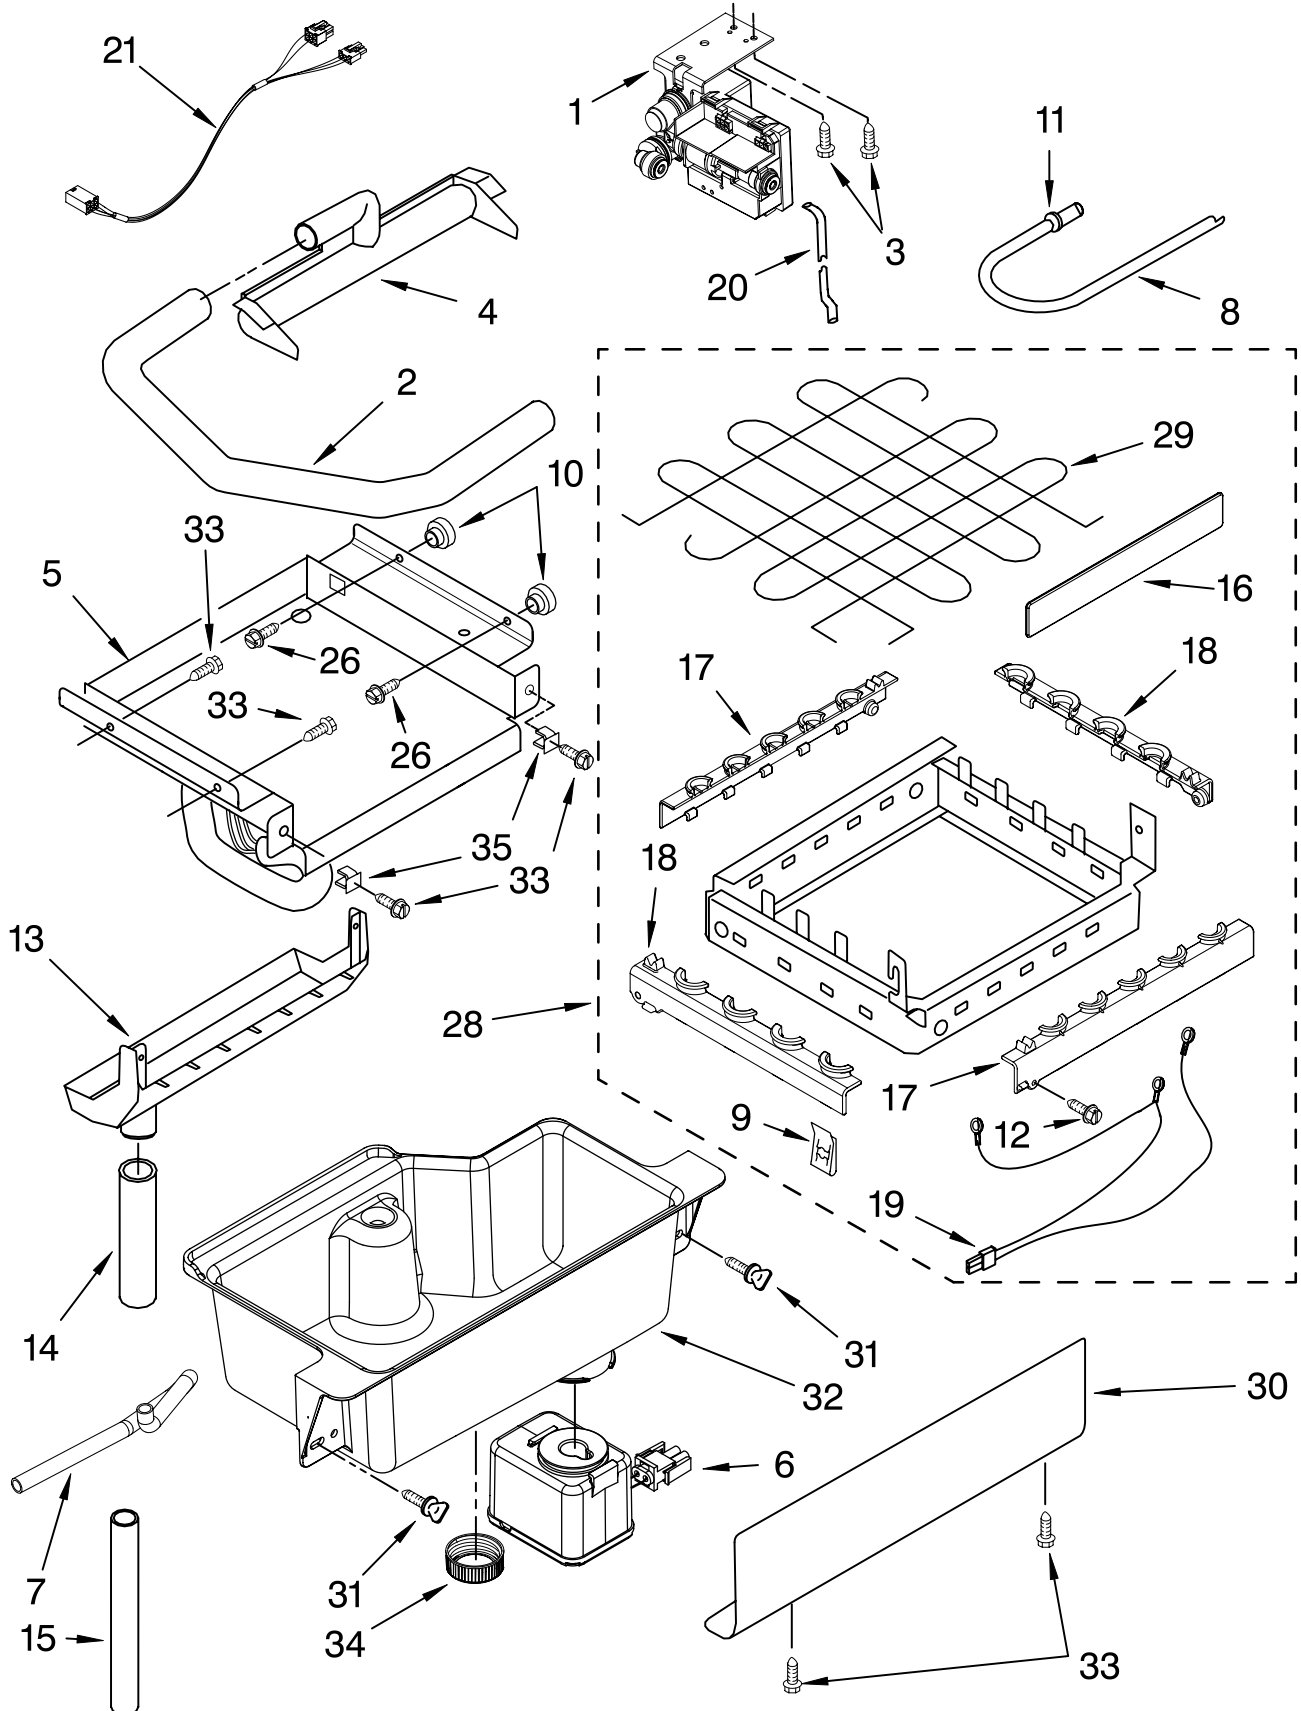

EVAPORATOR, ICE CUTTER GRID AND WATER PARTS

For Models: KUIC15PRTS0
(Stainless-Pump Model)

FOR ORDERING INFORMATION REFER TO PARTS PRICE LIST

EVAPORATOR, ICE CUTTER GRID AND WATER PARTS

For Models: KUIC15PRTS0
(Stainless-Pump Model)

Illus. No.	Part No.	DESCRIPTION
1	2313741	Valve, Complete Water
2	2217286	Tube, Plastic
3	488208	Screw
4	2185523	Dispenser, Water
5	2217269	Evaporator
6	2313705	Pump Reservoir Drain
7	2313851	Tube, Reservoir Pump
8	2172593	Tube, Water Fill
9	488660	Nut, Speed
10	836667	Spacer
11	2208539	Fastener, Pushnut
12	489443	Screw
13	2185625	Reservoir, Water Slide
14	2185626	Tube
15	2313890	Hose, Overflow
16	2313604	Guide-Ice Grid
17	2313603	Bracket, Front and Rear
18	2313602	Bracket, Side Left and Right
19	2185681	Harness, Grid
20	2324305	Tube
21	2310169	Wire Assembly Valve
26	3400886	Screw 8-18 x 1 1/4
28	2313637	Grid Assembly (Complete)
29	2174754	Wire, Grid Cutter
30	2185570	Cover, Grid
31	8281228	Thumbscrew
32	2313834	Reservoir, Water
33	3400884	Screw 8-18 x 5/8
34	2185696	Cap, Drain
35	3400909	Nut, Push-In

FOR ORDERING INFORMATION REFER TO PARTS PRICE LIST