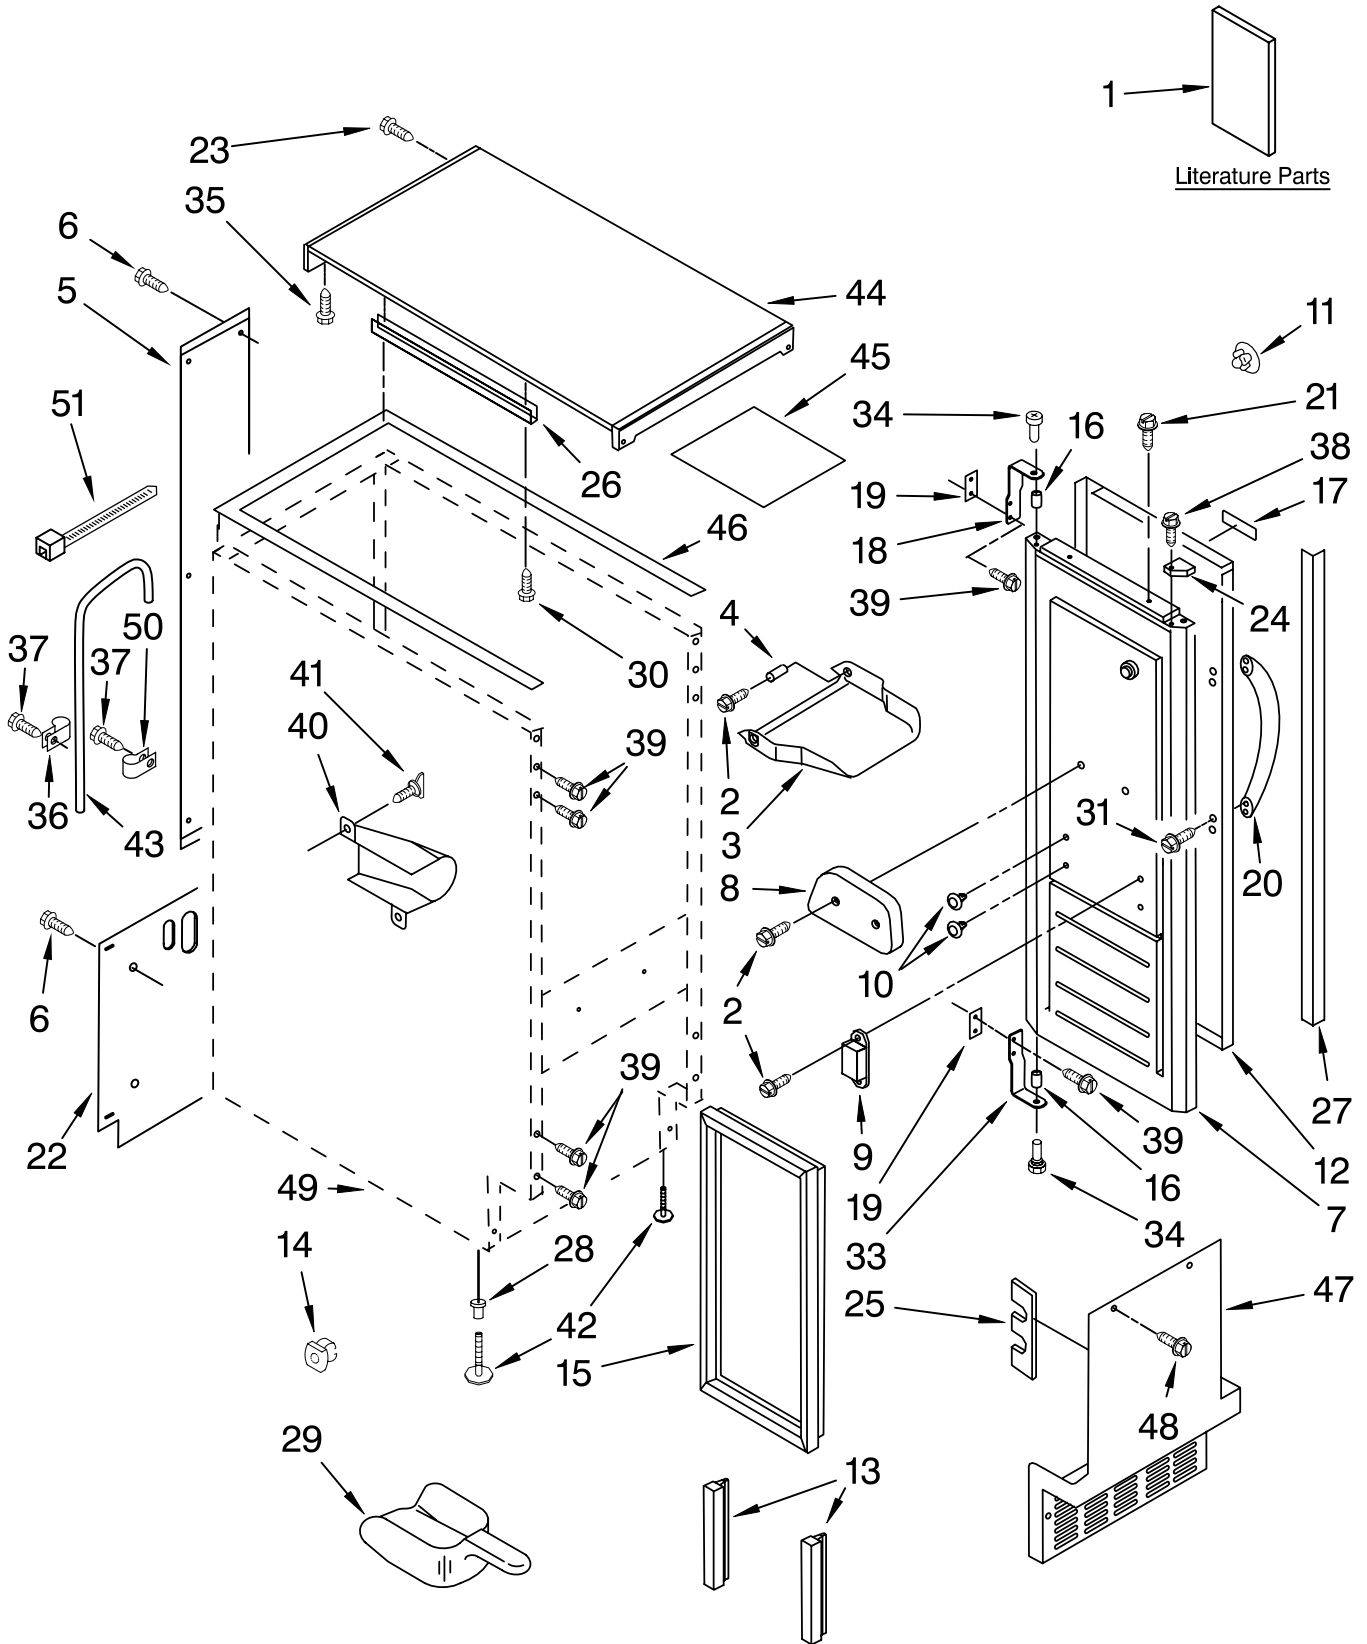

CABINET LINER AND DOOR PARTS

ICE CUBE
MAKER

For Models: KUIC15PRTS0
(Stainless-Pump Model)

KitchenAid®

FOR ORDERING INFORMATION REFER TO PARTS PRICE LIST

CABINET LINER AND DOOR PARTS

For Models: KUIC15PRTS0
(Stainless-Pump Model)

Illus. No.	Part No.	DESCRIPTION	Illus. No.	Part No.	DESCRIPTION	Illus. No.	Part No.	DESCRIPTION
1		Literature Parts	15	2217294	Gasket, Door	30	3400884	Screw 8-18 x 5/8
	2313814	Use & Care Guide	16	2185640	Sleeve, Hinge	31	3400037	Screw 10-32 x 3/8
	2324311	Service & Wiring Sheet	17	W10046610	Nameplate	33	2185711	Hinge, Bottom
2	3400886	Screw 8-18 x 1 1/4	18	2185710	Hinge, Top	34	2185712	Pin, Hinge
3	2185742	Bin, Door	19	2185709	Shim, Hinge	35	489048	Screw, Ground 8-32 x 1/2
4	2185678	Spacer	20	9872207S	Handle, Door	36	2208367	Clamp
5	2217394	Cover, Wiring	21	8281186	Screw	37	8281265	Screw
6	489442	Screw	22	2185730	Assembly, Unit Cover	38	348689	Screw 8-18 x 3/4
7	2932803B	Door	23	8281184	Screw	39	489423	Screw
8	2185695	Cam, Door	24		Filler, Endcap	40	2185927	Holder, Scoop
9	2217393	Assembly, Magnetic Catch		2185655B	Left Side	41	8281228	Thumbscrew
10	941839	Plug, Hole		2185656B	Right Side	42	3374849	Leg, Leveler(4)
11	2189000	Hole Plug, Handle	25	2185756	Pad, Foam	43	2217467	Tube, Air Vent
12	2313815	Wrap, Door	26	2185691	Channel, Wiring	44	2929700B	Top
13	2217367	Gasket, Bottom	27	2185964	Grommet, Edge Guard (2)	45	2185690	Shield, Electrical
14	692400	Nut, Push-In	28	3400240	Nut, Leg Leveler	46	2217293	Gasket, Top Panel
			29	585158	Scoop	47	2185571B	Grill, Front
						48	489474	Screw 8-18 x 1
						49		Cabinet & Liner (NOT SERVICED)
						50	489505	Clamp
						51	2155774	Strap