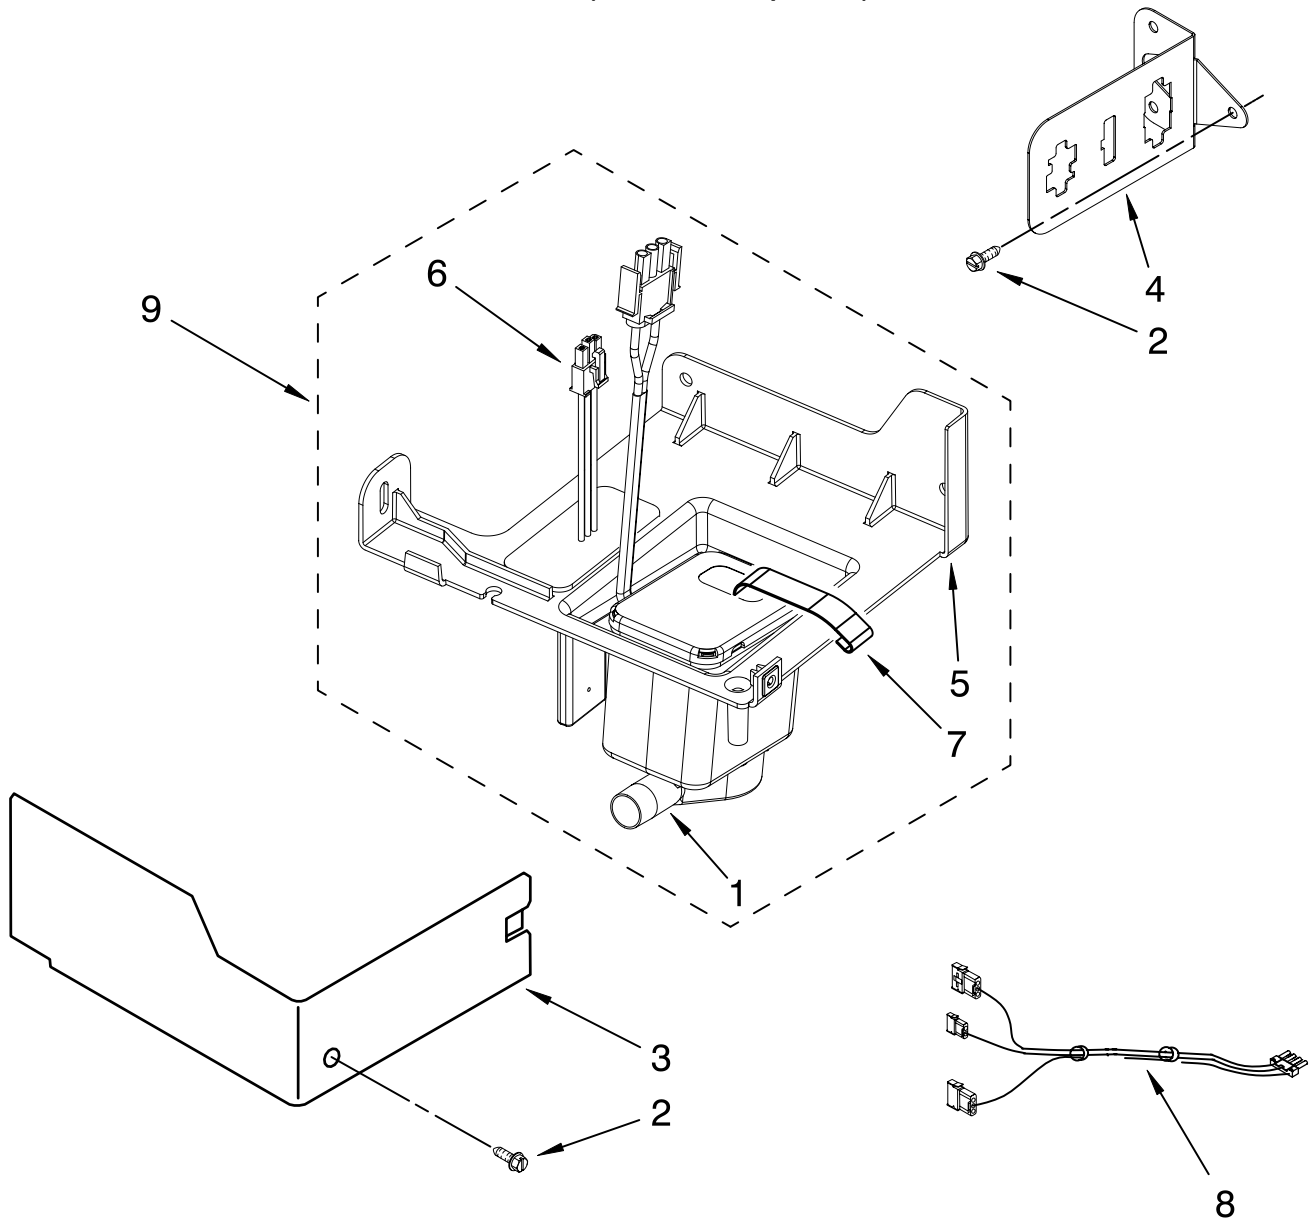

FOR ORDERING INFORMATION REFER TO PARTS PRICE LIST

EVAPORATOR, ICE CUTTER GRID AND WATER PARTS

For Models: KUIC15PRTS0
(Stainless-Pump Model)

FOR ORDERING INFORMATION REFER TO PARTS PRICE LIST

EVAPORATOR, ICE CUTTER GRID AND WATER PARTS

For Models: KUIC15PRTS0
(Stainless-Pump Model)

Illus. No.	Part No.	DESCRIPTION
1	2313741	Valve, Complete Water
2	2217286	Tube, Plastic
3	488208	Screw
4	2185523	Dispenser, Water
5	2217269	Evaporator
6	2313705	Pump Reservoir Drain
7	2313851	Tube, Reservoir Pump
8	2172593	Tube, Water Fill
9	488660	Nut, Speed
10	836667	Spacer
11	2208539	Fastener, Pushnut
12	489443	Screw
13	2185625	Reservoir, Water Slide
14	2185626	Tube
15	2313890	Hose, Overflow
16	2313604	Guide-Ice Grid
17	2313603	Bracket, Front and Rear
18	2313602	Bracket, Side Left and Right
19	2185681	Harness, Grid
20	2324305	Tube
21	2310169	Wire Assembly Valve
26	3400886	Screw 8-18 x 1 1/4
28	2313637	Grid Assembly (Complete)
29	2174754	Wire, Grid Cutter
30	2185570	Cover, Grid
31	8281228	Thumbscrew
32	2313834	Reservoir, Water
33	3400884	Screw 8-18 x 5/8
34	2185696	Cap, Drain
35	3400909	Nut, Push-In

FOR ORDERING INFORMATION REFER TO PARTS PRICE LIST

PUMP PARTS

For Models: KUIC15PRTS0
(Stainless-Pump Model)

Illus. No.	Part No.	DESCRIPTION
1	2313628	Pump Recirculating
2	3400884	Screw 8-18 x 5/8
3	2185677	Cover, Pump
4	2313844	Bracket, Connector Assembly
5	2313627	Bracket-Pump
6	2313643	Sensor-Motor
7	2324307	Clip-Retainer (3)
8	2310092	Wiring Harness Main To Pump
9	2313702	Pump Assembly