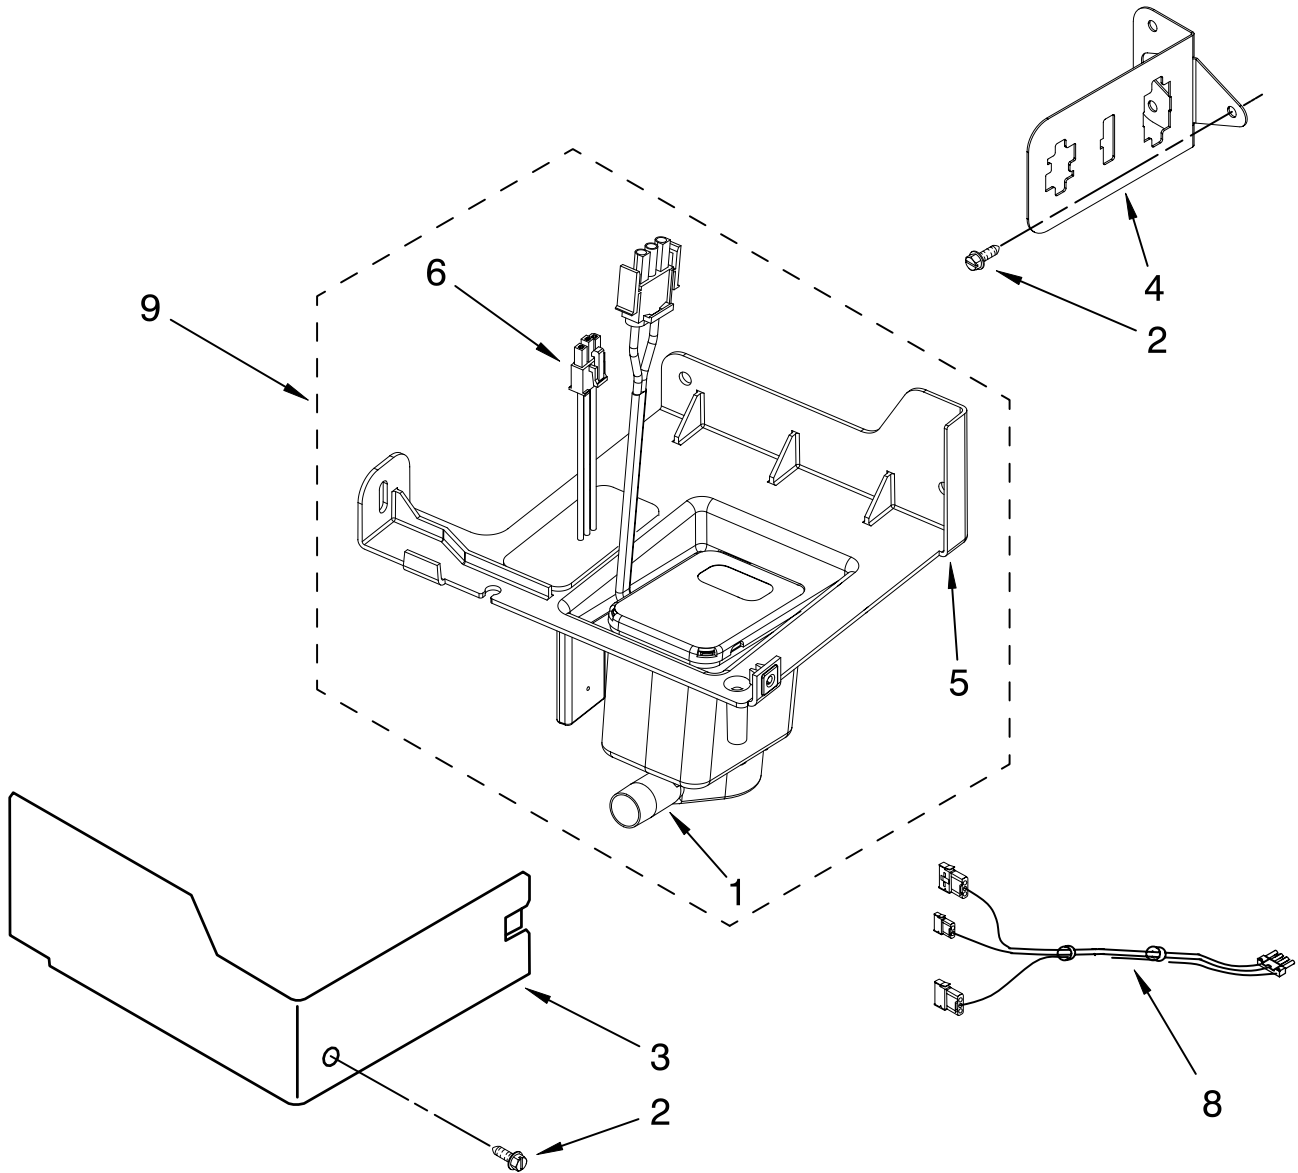

FOR ORDERING INFORMATION REFER TO PARTS PRICE LIST

EVAPORATOR, ICE CUTTER GRID AND WATER PARTS

For Models: KUIC15PRTS1
(Stainless-Pump Model)

FOR ORDERING INFORMATION REFER TO PARTS PRICE LIST

EVAPORATOR, ICE CUTTER GRID AND WATER PARTS

For Models: KUIC15PRTS1
(Stainless-Pump Model)

Illus. No.	Part No.	DESCRIPTION
1	W10159841	Valve, Complete Water
2	2217286	Tube, Plastic
3	488208	Screw
4	2185523	Dispenser, Water
5	2217269	Evaporator
6	2313705	Pump Reservoir Drain
7	2313851	Tube, Reservoir Pump
8	2172593	Tube, Water Fill
9	488660	Nut, Speed
10	836667	Spacer
11	2208539	Fastener, Pushnut
12	489443	Screw
13	2185625	Reservoir, Water Slide
14	2185626	Tube
15	2313890	Hose, Overflow
16	2313604	Guide-Ice Grid
17	2313603	Bracket, Front and Rear
18	2313602	Bracket, Side Left and Right
19	2185681	Harness, Grid
20	W10136146	Tube
21	2310169	Wire Assembly Valve
26	3400886	Screw 8-18 x 1 1/4
28	2313637	Grid Assembly (Complete)
29	2174754	Wire, Grid Cutter
30	2185570	Cover, Grid
31	8281228	Thumbscrew
32	2324334	Reservoir, Water
33	3400884	Screw 8-18 x 5/8
34	2185696	Cap, Drain
35	3400909	Nut, Push-In

FOR ORDERING INFORMATION REFER TO PARTS PRICE LIST

PUMP PARTS

For Models: KUIC15PRTS1
(Stainless-Pump Model)

Illus. No.	Part No.	DESCRIPTION
1	2313628	Pump Recirculating
2	3400884	Screw 8-18 x 5/8
3	2185677	Cover, Pump
4	2313844	Bracket, Connector Assembly
5	2313627	Bracket-Pump
6	2313643	Sensor-Water Level
8	2310092	Wiring Harness Main To Pump
9	2313702	Pump Assembly