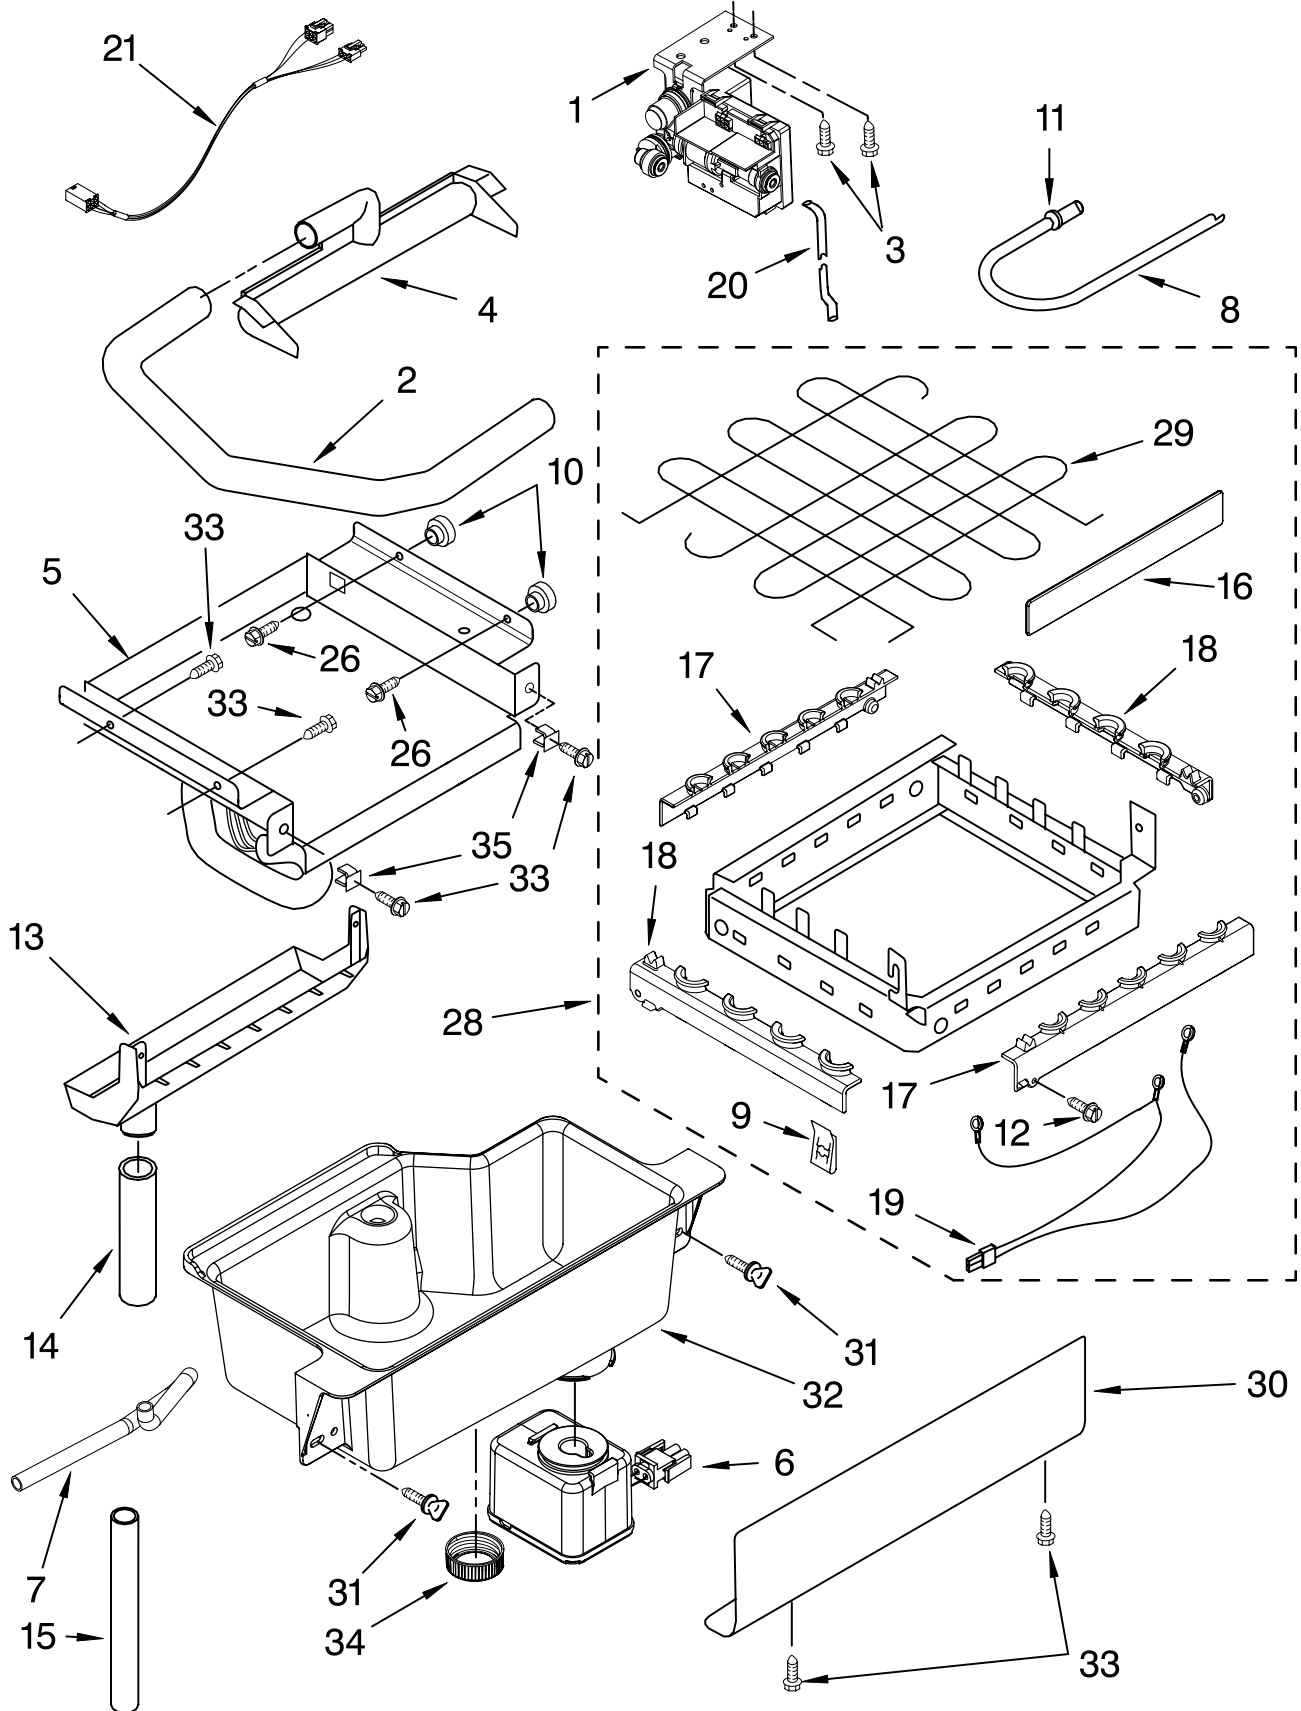

EVAPORATOR, ICE CUTTER GRID AND WATER PARTS

For Models: KUIC15PRTS1
(Stainless-Pump Model)

FOR ORDERING INFORMATION REFER TO PARTS PRICE LIST

EVAPORATOR, ICE CUTTER GRID AND WATER PARTS

For Models: KUIC15PRTS1
(Stainless-Pump Model)

Illus. No.	Part No.	DESCRIPTION
1	W10159841	Valve, Complete Water
2	2217286	Tube, Plastic
3	488208	Screw
4	2185523	Dispenser, Water
5	2217269	Evaporator
6	2313705	Pump Reservoir Drain
7	2313851	Tube, Reservoir Pump
8	2172593	Tube, Water Fill
9	488660	Nut, Speed
10	836667	Spacer
11	2208539	Fastener, Pushnut
12	489443	Screw
13	2185625	Reservoir, Water Slide
14	2185626	Tube
15	2313890	Hose, Overflow
16	2313604	Guide-Ice Grid
17	2313603	Bracket, Front and Rear
18	2313602	Bracket, Side Left and Right
19	2185681	Harness, Grid
20	W10136146	Tube
21	2310169	Wire Assembly Valve
26	3400886	Screw 8-18 x 1 1/4
28	2313637	Grid Assembly (Complete)
29	2174754	Wire, Grid Cutter
30	2185570	Cover, Grid
31	8281228	Thumbscrew
32	2324334	Reservoir, Water
33	3400884	Screw 8-18 x 5/8
34	2185696	Cap, Drain
35	3400909	Nut, Push-In

FOR ORDERING INFORMATION REFER TO PARTS PRICE LIST