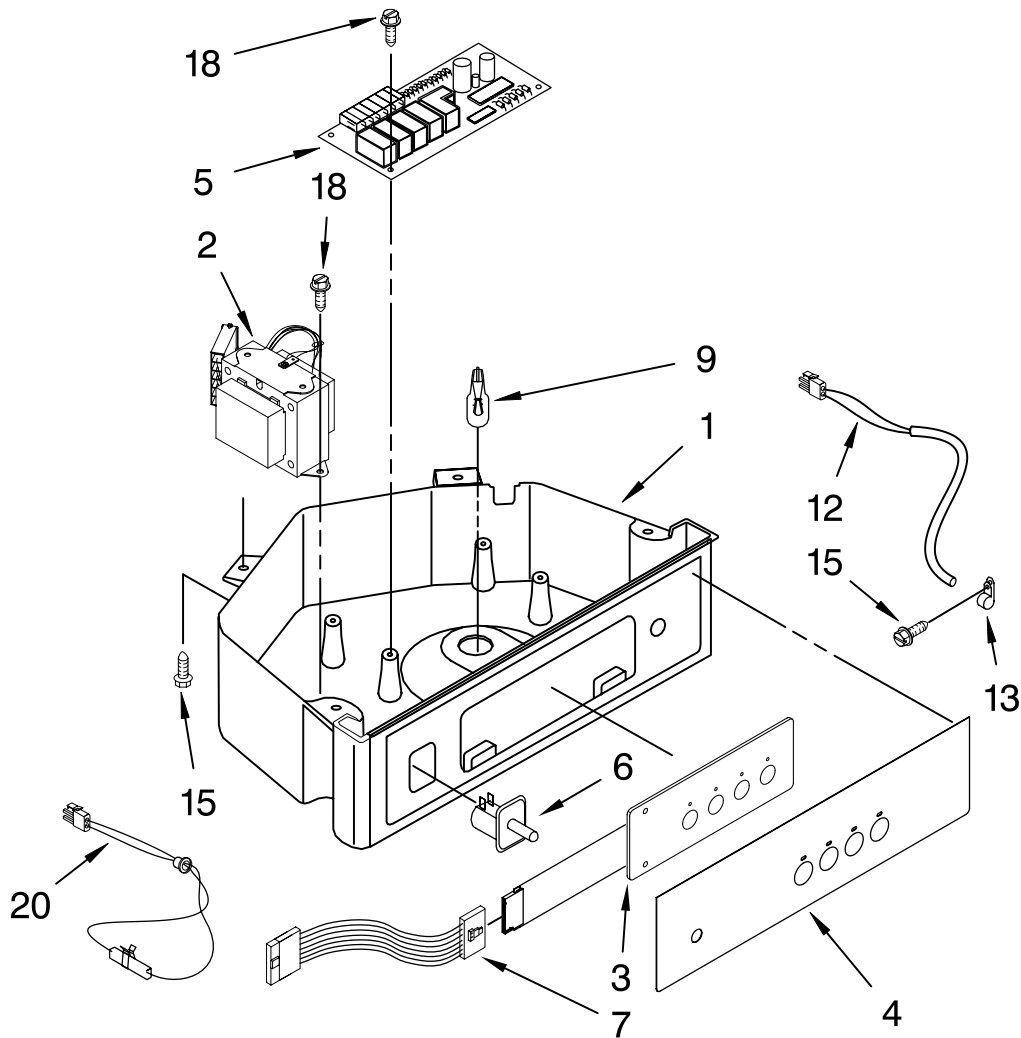

For Models: KUIC15PRTS1
(Stainless-Pump Model)

Illus. No.	Part No.	DESCRIPTION
1	W10159841	Valve, Complete Water
2	2217286	Tube, Plastic
3	488208	Screw
4	2185523	Dispenser, Water
5	2217269	Evaporator
6	2313705	Pump Reservoir Drain
7	2313851	Tube, Reservoir Pump
8	2172593	Tube, Water Fill
9	488660	Nut, Speed
10	836667	Spacer
11	2208539	Fastener, Pushnut
12	489443	Screw
13	2185625	Reservoir, Water Slide
14	2185626	Tube
15	2313890	Hose, Overflow
16	2313604	Guide-Ice Grid
17	2313603	Bracket, Front and Rear
18	2313602	Bracket, Side Left and Right
19	2185681	Harness, Grid
20	W10136146	Tube
21	2310169	Wire Assembly Valve
26	3400886	Screw 8-18 x 1 1/4
28	2313637	Grid Assembly (Complete)
29	2174754	Wire, Grid Cutter
30	2185570	Cover, Grid
31	8281228	Thumbscrew
32	2324334	Reservoir, Water
33	3400884	Screw 8-18 x 5/8
34	2185696	Cap, Drain
35	3400909	Nut, Push-In

FOR ORDERING INFORMATION REFER TO PARTS PRICE LIST

PUMP PARTS

For Models: KUIC15PRTS1
(Stainless-Pump Model)

Illus. No.	Part No.	DESCRIPTION
1	2313628	Pump Recirculating
2	3400884	Screw 8-18 x 5/8
3	2185677	Cover, Pump
4	2313844	Bracket, Connector Assembly
5	2313627	Bracket-Pump
6	2313643	Sensor-Water Level
8	2310092	Wiring Harness Main To Pump
9	2313702	Pump Assembly

FOR ORDERING INFORMATION REFER TO PARTS PRICE LIST

CONTROL PANEL PARTS

For Models: KUIC15PRTS1
(Stainless-Pump Model)

Illus. No.	Part No.	DESCRIPTION
1	W10139127	Box, Control
2	2310139	Transformer
3	2304122	Assembly, Switch (ALSO ORDER #4)
4	2313693	Overlay
5	W10122069	Control Board
6	2149705	Switch, Plunger Grid/Light
7	2187585	Wire Assy-Active Overlay Jumper
9	745362	Bulb
12	2313633	Thermostat, Bin
13	2185825	Clamp
15	3400884	Screw 8-18 x 5/8
18	3400850	Screw 8-16 x 3/8
20	2313635	Thermister, Ice Control