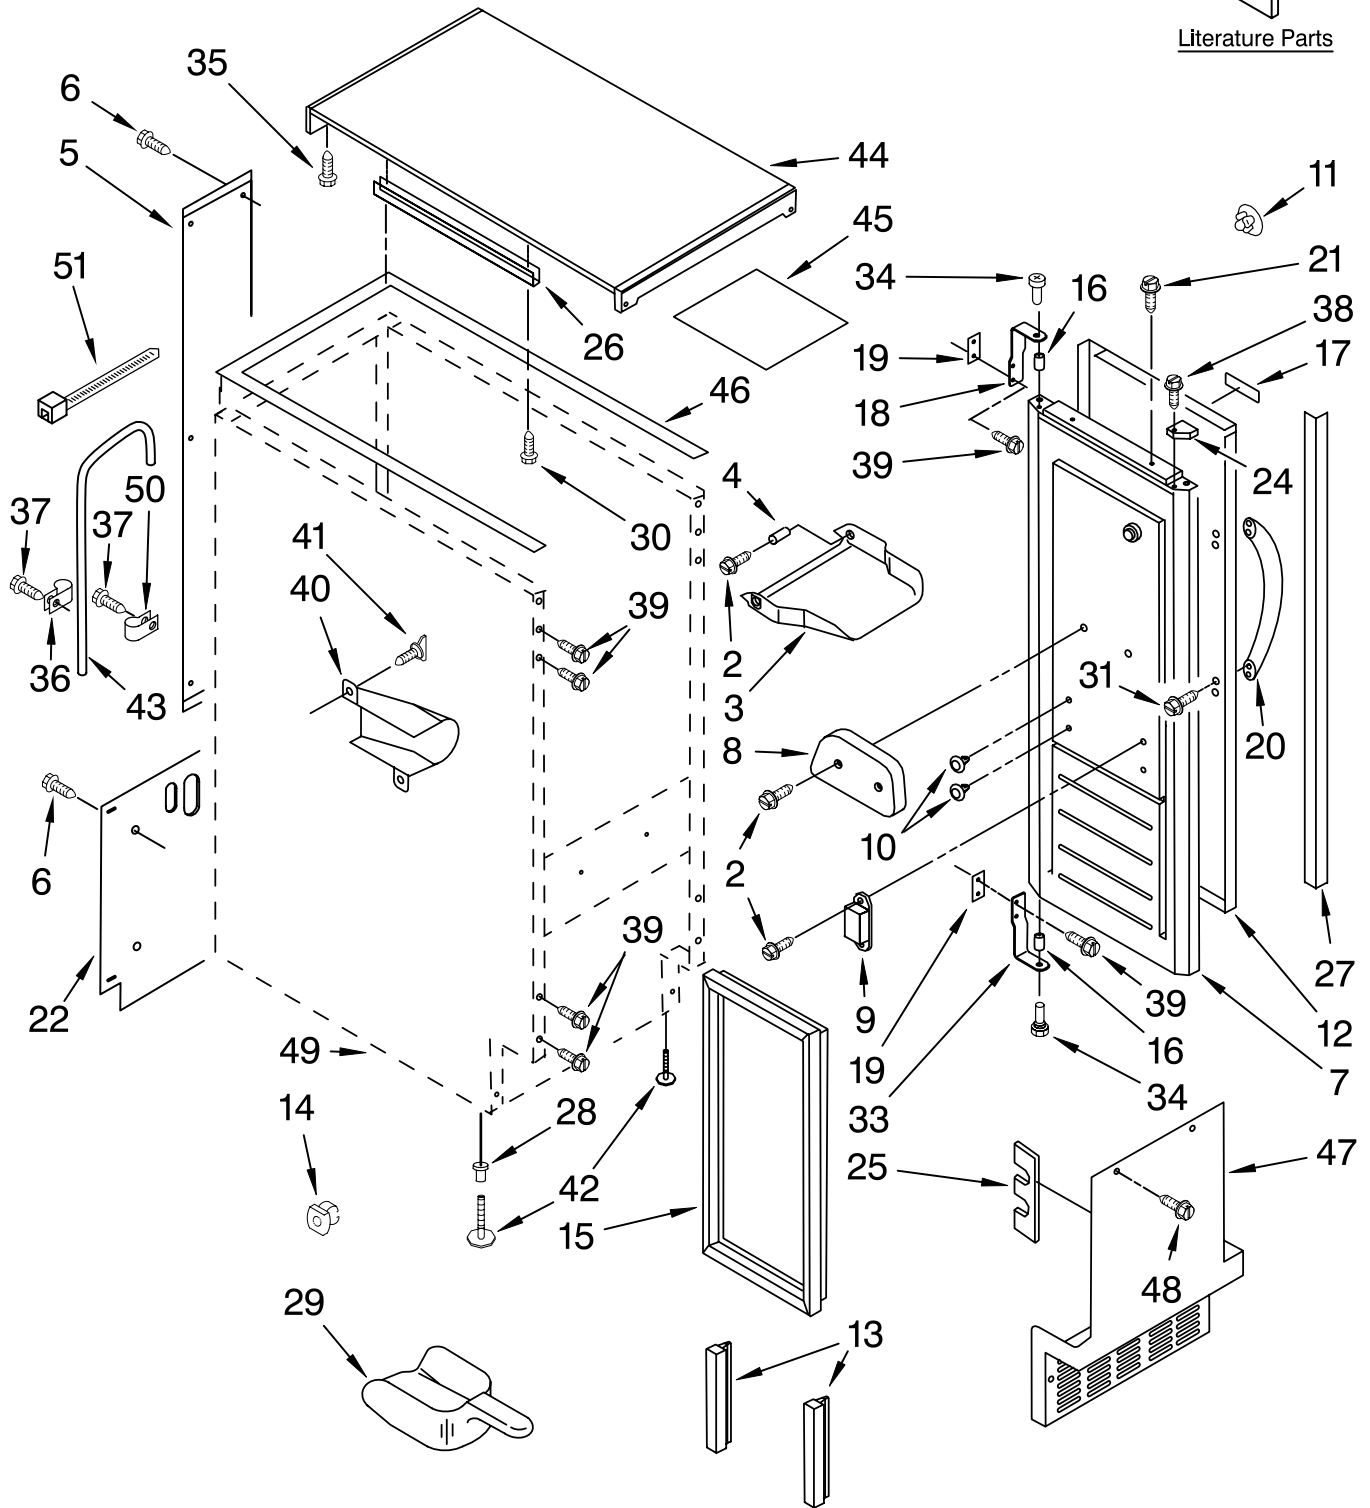

CABINET LINER AND DOOR PARTS

For Models: KUIC15PRTS1
(Stainless-Pump Model)

ICE CUBE
MAKER

KitchenAid®

FOR ORDERING INFORMATION REFER TO PARTS PRICE LIST

CABINET LINER AND DOOR PARTS

For Models: KUIC15PRTS1

(Stainless-Pump Model)

Illus. No.	Part No.	DESCRIPTION	Illus. No.	Part No.	DESCRIPTION	Illus. No.	Part No.	DESCRIPTION
1		Literature Parts	17	W10046610	Nameplate	34	2185712	Pin, Hinge
	2313814	Use & Care Guide	18	2185710	Hinge, Top	35	489048	Screw, Ground 8-32 x 1/2
	2324311	Service & Wiring Sheet	19	2185709	Shim, Hinge	36	2208367	Clamp
2	3400886	Screw 8-18 x 1 1/4	20	9872207S	Handle, Door	37	8281265	Screw
3	2185742	Bin, Door	21	8281186	Screw	38	348689	Screw 8-18 x 3/4
4	2185678	Spacer	22	W10136199	Assembly, Unit Cover	39	489423	Screw
5	2217394	Cover, Wiring	24		Filler, Endcap	40	2185927	Holder, Scoop
6	489442	Screw		2185655B	Left Side	41	8281228	Thumbscrew
7	2932803B	Door		2185656B	Right Side	42	3374849	Leg, Leveler(4)
8	2185695	Cam, Door	25	2185756	Pad, Foam	43	2217467	Tube, Air Vent
9	2217393	Assembly, Magnetic Catch	26	2185691	Channel, Wiring	44	2929700B	Top
10	941839	Plug, Hole	27	2185964	Grommet, Edge Guard (2)	45	2185690	Shield, Electrical
11	2189000	Hole Plug, Handle	28	3400240	Nut, Leg Leveler	46	2217293	Gasket, Top Panel
12	2313815	Wrap, Door	29	585158	Scoop	47	2185571B	Grill, Front
13	2217367	Gasket, Bottom	30	3400884	Screw 8-18 x 5/8	48	489474	Screw 8-18 x 1 Cabinet & Liner (NOT SERVICED)
14	692400	Nut, Push-In	31	3400237	Screw 10-32 x 3/8	49		
15	2217294	Gasket, Door	33	2185711	Hinge, Bottom	50	489505	Clamp
16	2185640	Sleeve, Hinge				51	2155774	Strap