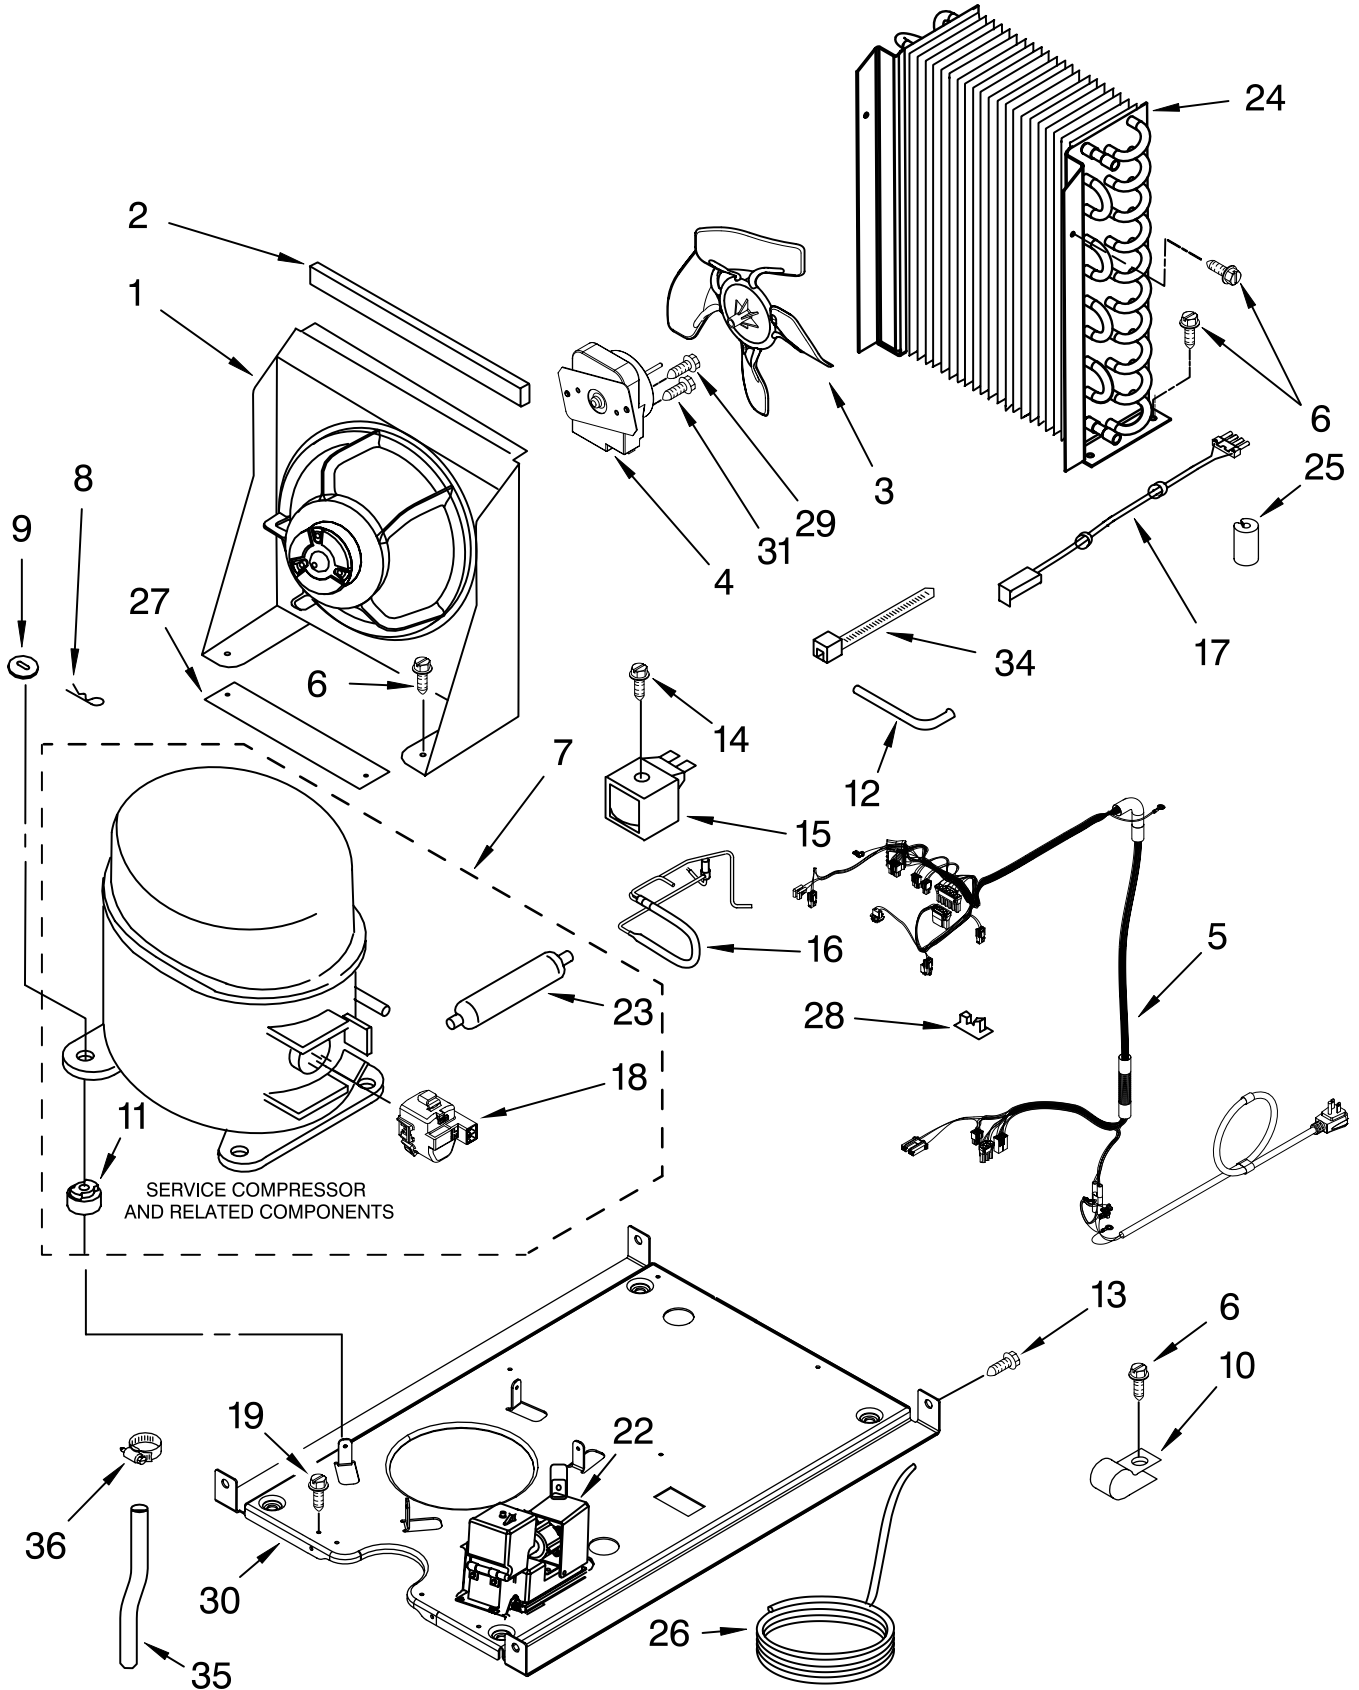

UNIT PARTS

For Models: KUIC15PRTS1
(Stainless-Pump Model)

FOR ORDERING INFORMATION REFER TO PARTS PRICE LIST

UNIT PARTS

For Models: KUIC15PRTS1

(Stainless-Pump Model)

Illus. No.	Part No.	DESCRIPTION
1	2185532	Bracket, Fan Mtg.
2	2185675	Pad, Foam
3	2188935	Blade, Fan
4	2315558	Motor & Mounting Plate Assembly
5	W10139121	Wiring Harness, Complete Unit (Includes Power Cord)
6	304392	Screw 8-18 x 1/2
7	W10136195	Compressor (Includes Illus. 11 & 23)
8	A201435	Clip, Mounting
9	A201441	Shim (4)
10	2185960	Clamp (Power Cord)
11		Grommet (4)
	2217318	Production
	4387558	Service

Illus. No.	Part No.	DESCRIPTION
12	2208415	Tube, Process
13	489423	Screw
14	489472	Screw
15	759112	Coil, Solenoid
16	2313806	Hot Gas Valve
17	2187629	Wiring Harness, Condenser Fan
18	W10136197	Start Relay & Overload Combo Device
19	488500	Screw
22	2208534	Pump, Drain
23		Drier
	2319826	Production
	4387019	Service
24	2313624	Condenser

Illus. No.	Part No.	DESCRIPTION
25	2319835	Grommet-Cond.(1)
26	2208432	Tube, Drainage
27	2217397	Pad, Foam (2)
28	1115375	Clip-Wiring
29	8281197	Screw
30	2217388	Base, Unit
31	8281196	Screw
34	851095	Wire Tie
35	2185672	Tube, Drain
36	489503	Clamp

REFRIGERANT CHARGE

6.5 OZ. (R134A)

FOR ORDERING INFORMATION REFER TO PARTS PRICE LIST