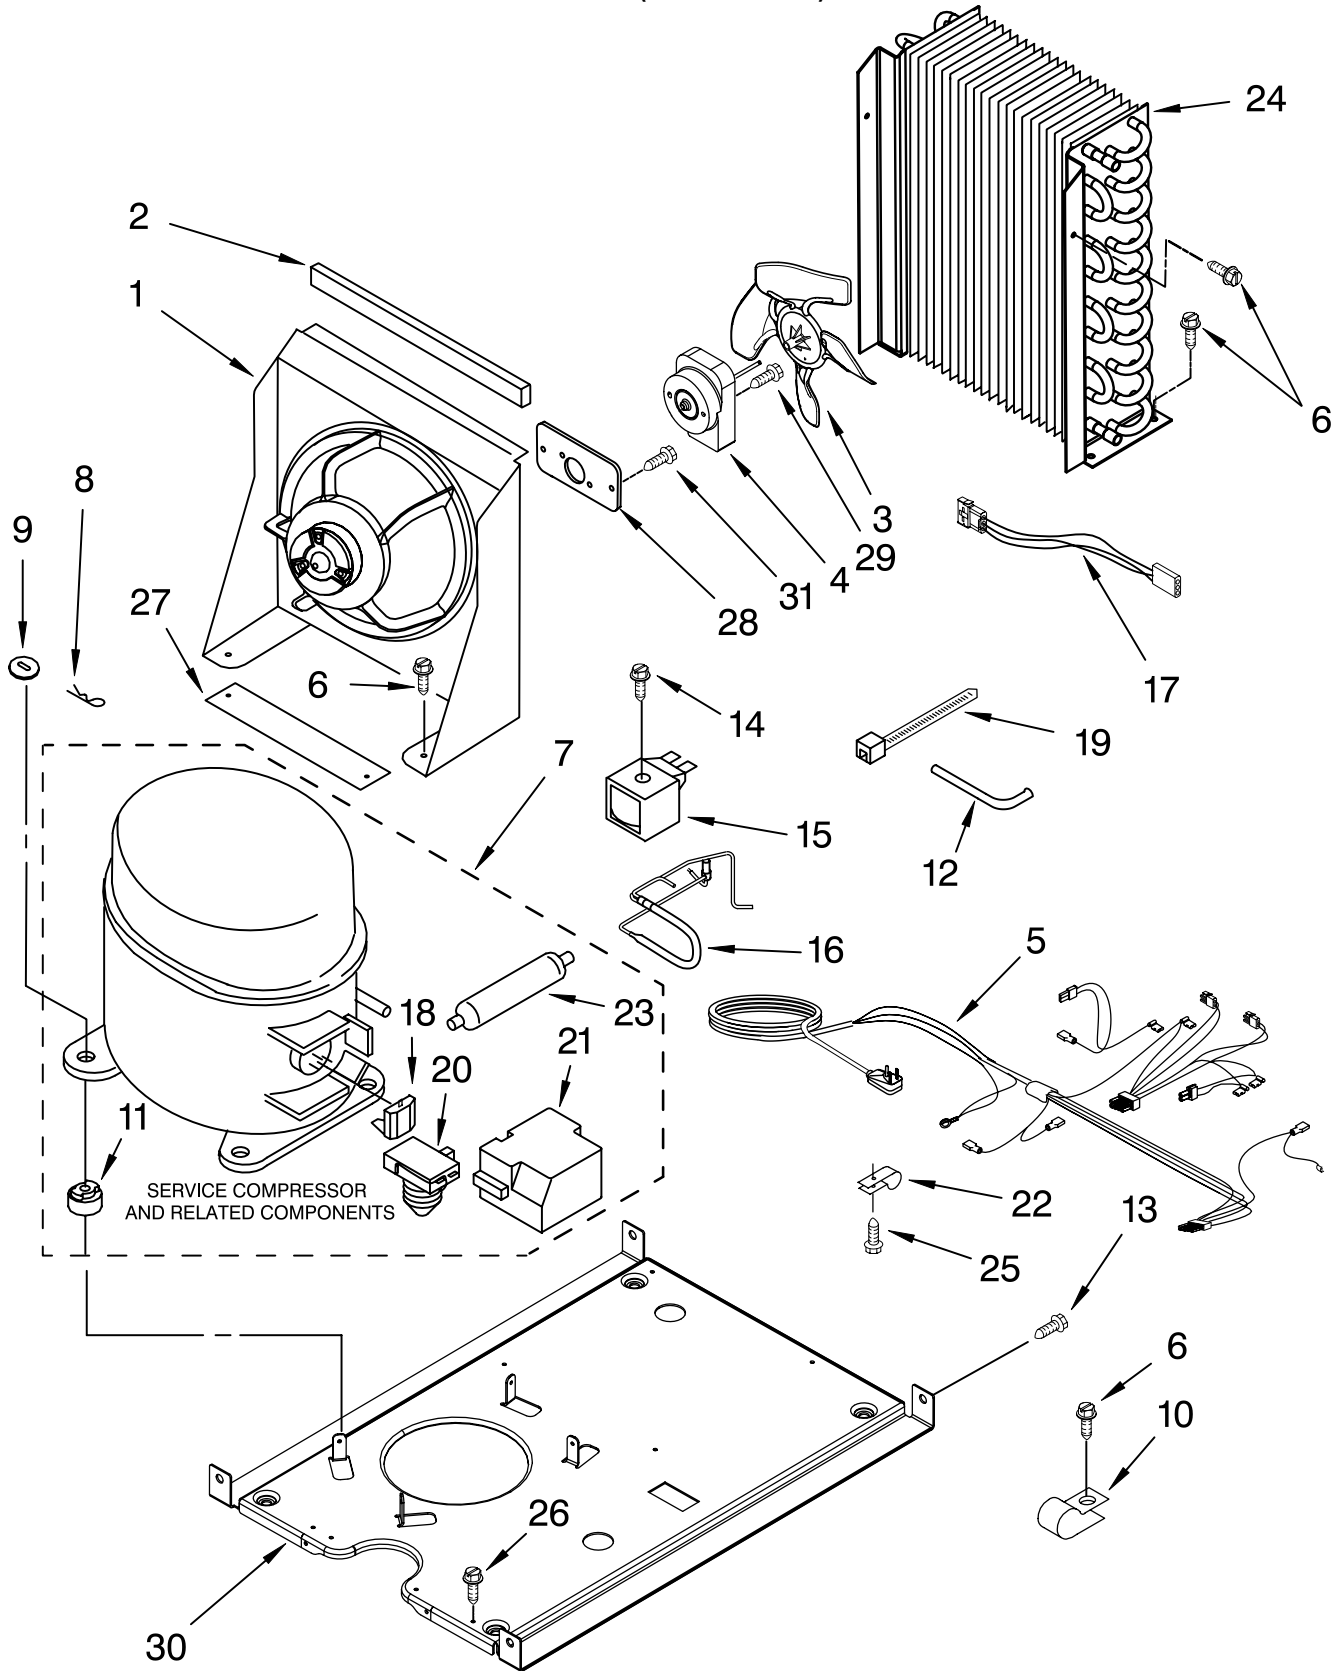

UNIT PARTS

For Models: KUIC18NNS0
(Stainless Steel)

FOR ORDERING INFORMATION REFER TO PARTS PRICE LIST

UNIT PARTS

For Models: KUIC18NNSS0
(Stainless Steel)

Illus. No.	Part No.	DESCRIPTION	Illus. No.	Part No.	DESCRIPTION	Illus. No.	Part No.	DESCRIPTION
1	2185532	Bracket, Fan Mtg.	12	2208415	Tube, Process	22	2185788	Clamp
2	2185675	Pad, Foam	13	489423	Screw	23		Drier
3	2188935	Blade, Fan	14	489472	Screw		2319826	Production
4	2188891	Motor, Fan	15	759112	Coil, Solenoid		4387019	Service
5	2313636	Wiring Harness, Complete Unit (Includes Power Cord)	16	759113	Valve, Body	24	2313624	Condenser
6	304392	Screw 8-18 x 1/2	17	2187629	Wiring Harness, Condenser Fan Overload	25	3400884	Screw
7	2313858	Compressor (Includes Illus. 11, 18, 20, 21 & 23)	18		Production	26	488500	Screw
8	A201435	Clip, Mounting		2217223	Service (Includes Relay)	27	2217397	Pad, Foam (2)
9	A201441	Shim (4)	19	2155774	Strap	28	2301979	Plate, Mtg.
10	2185960	Clamp (Power Cord)	20		Relay, Start Production	29	8281197	Screw
11	2217318	Grommet (4) Production		4387938	Service (Includes Overload)	30	2217423	Base, Unit
	4387558	Service	21		Cover, Terminal	31	8281196	Screw
				2208371	Production			
				4387731	Service			

REFRIGERANT CHARGE

6.5 OZ. (R134A)

FOR ORDERING INFORMATION REFER TO PARTS PRICE LIST