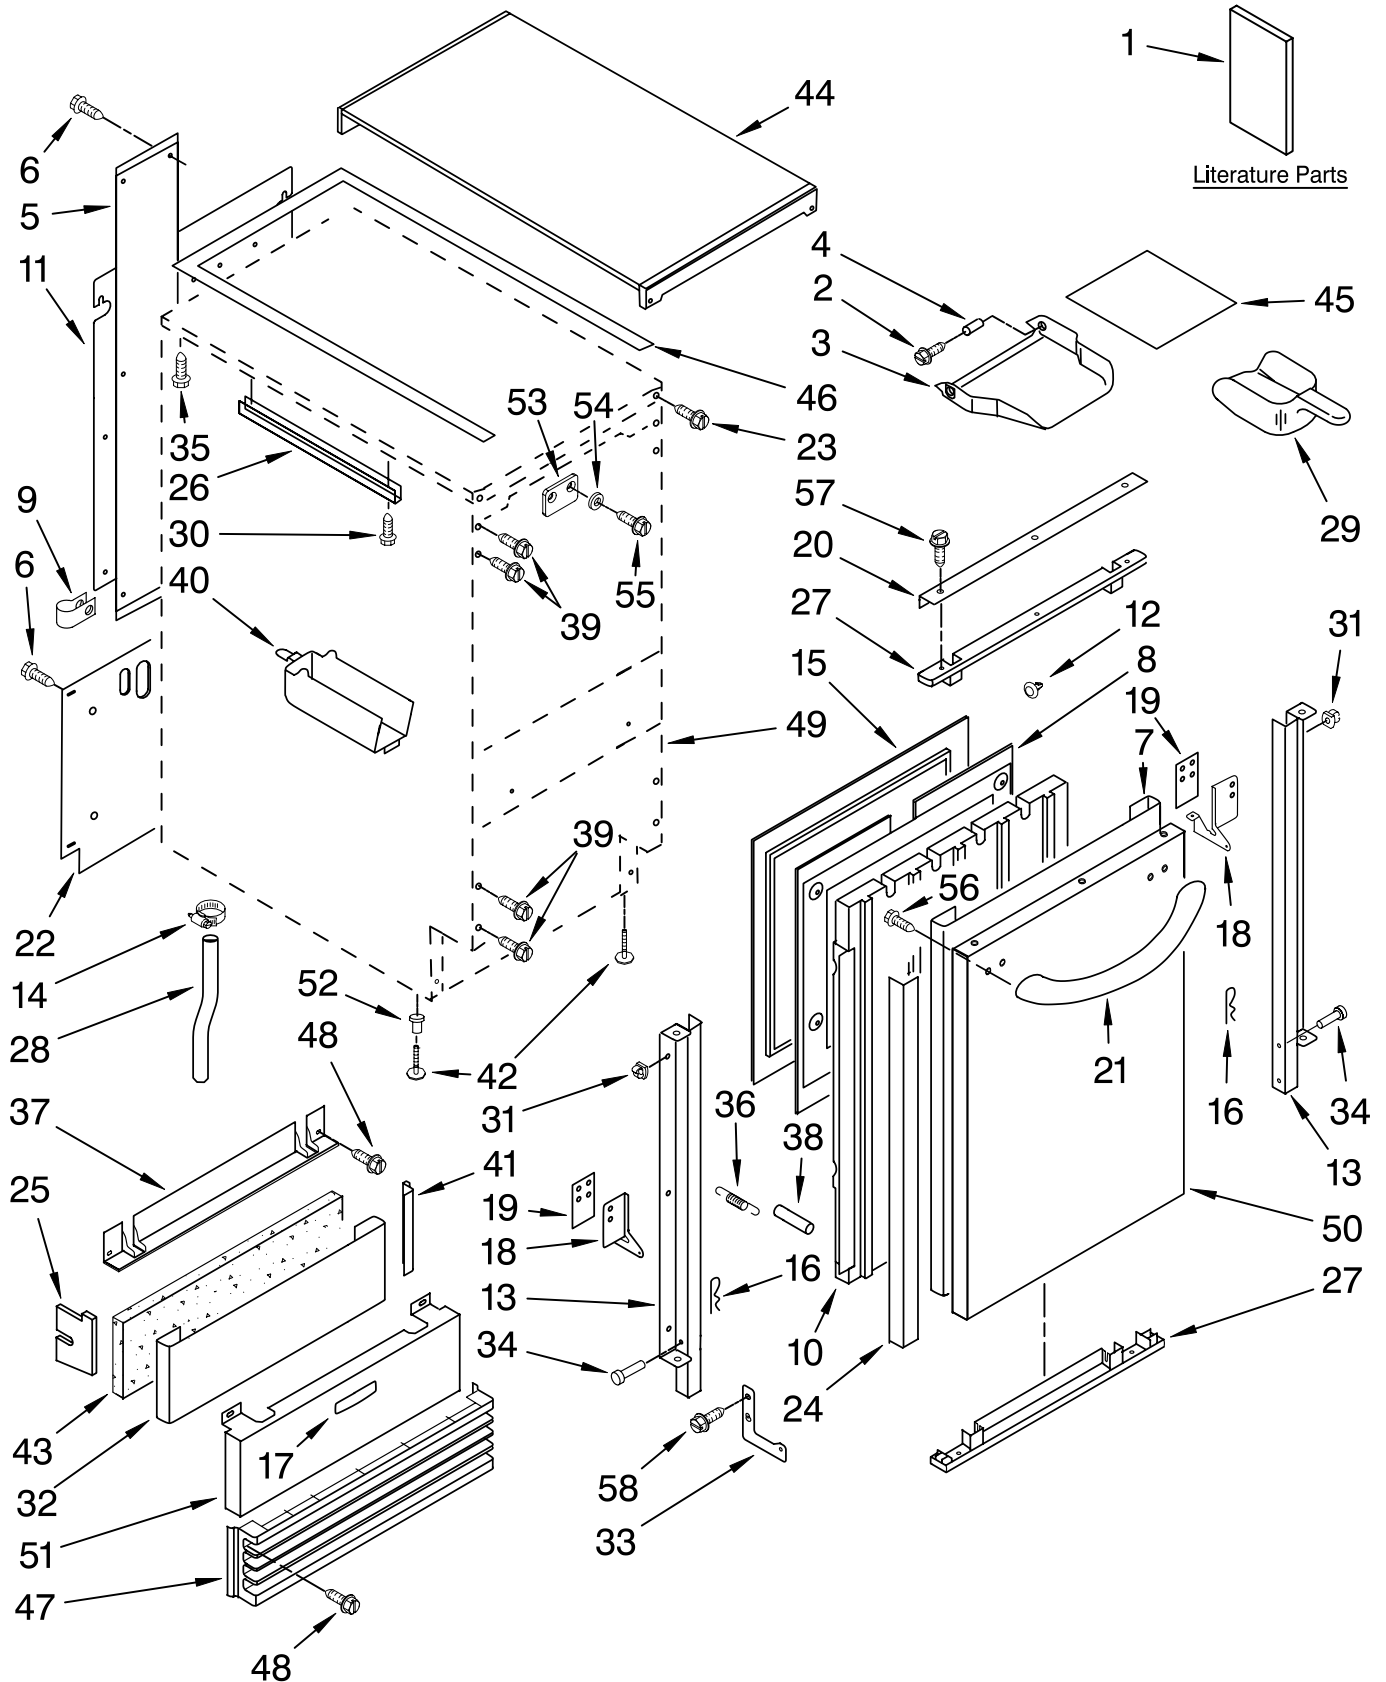

CABINET LINER AND DOOR PARTS

ICE CUBE
MAKER

KitchenAid®

For Models: KUIC18NNS0
(Stainless Steel)

FOR ORDERING INFORMATION REFER TO PARTS PRICE LIST

CABINET LINER AND DOOR PARTS

For Models: KUIC18NNSS0
(Stainless Steel)

Illus. No.	Part No.	DESCRIPTION	Illus. No.	Part No.	DESCRIPTION	Illus. No.	Part No.	DESCRIPTION
1		Literature Parts	18		Hinge	39	489423	Screw
	2313788	Use & Care Guide		2208425	(Left Side)	40	2208449	Holder, Scoop
	2313882	Service & Wiring Sheet		2208426	(Right Side)	41	2208596B	Grommet, Edge guard(2)
2	3400886	Screw 8-18 x 1 1/4	19	2208401	Shim, Hinge	42	3374849	Leg, Leveler (4)
3	2208354	Bin, Door	20	2208452B	Handle, Ice maker	43	2208384	Insulation
4	2185678	Spacer	21	9872207S	Handle, Bar	44	2929701B	Top
5	2217394	Cover, Wiring	22	2208399	Assembly, Unit Cover	45	2185690	Shield, Electrical
6	489442	Screw	23	8281186	Screw, Handle	46	2217296	Gasket, Top Panel
7	2208352B	Panel, Exterior	24	2208595B	Grommet, Edge Guard(2)	47	2217206B	Grill, Front
8	2217298	Panel, Interior	25	2217225	Pad, Foam	48	489474	Screw 8-18 x 1
9	2208136	Clamp, Tube	26	2185691	Channel, Wiring	49		Cabinet & Liner (NOT SERVICED)
10	2208377	Insulation	27	2208350B	Endcap, Door	50	2313817	Panel, Wrap
11	2217227	Ballast-Back, I.M.	28	2208453	Tube, Drain	51	2208594S	Panel, Lower
12	941839	Hole Plug	29	2208386	Scoop	52	3400240	Nut, Leg Leveler
13		Bracket, Door	30	3400884	Screw 8-18 x 5/8	53	2208434	Strike, Magnet
	2217466	(Left Side)	31	692400	Nut, Push-In	54	3400916	Washer
	2217465	(Right Side)	32	2208382B	Panel, Wrap Lower	55	8281191	Screw
14	489503	Clamp	33	2208487	Bracket, Spring	56	3400037	Screw (Handle Bar)
15	2217295	Gasket, Door	34	2208417	Pin, Hinge	57	8281184	Screw
16	2208535	Clip	35	489048	Screw, Ground	58	488208	Screw
17	W10046110	Nameplate	36	2208570	Spring, Hinge			
			37	2208383B	Endcap, Panel			
			38	2208530	Dampener, Spring			