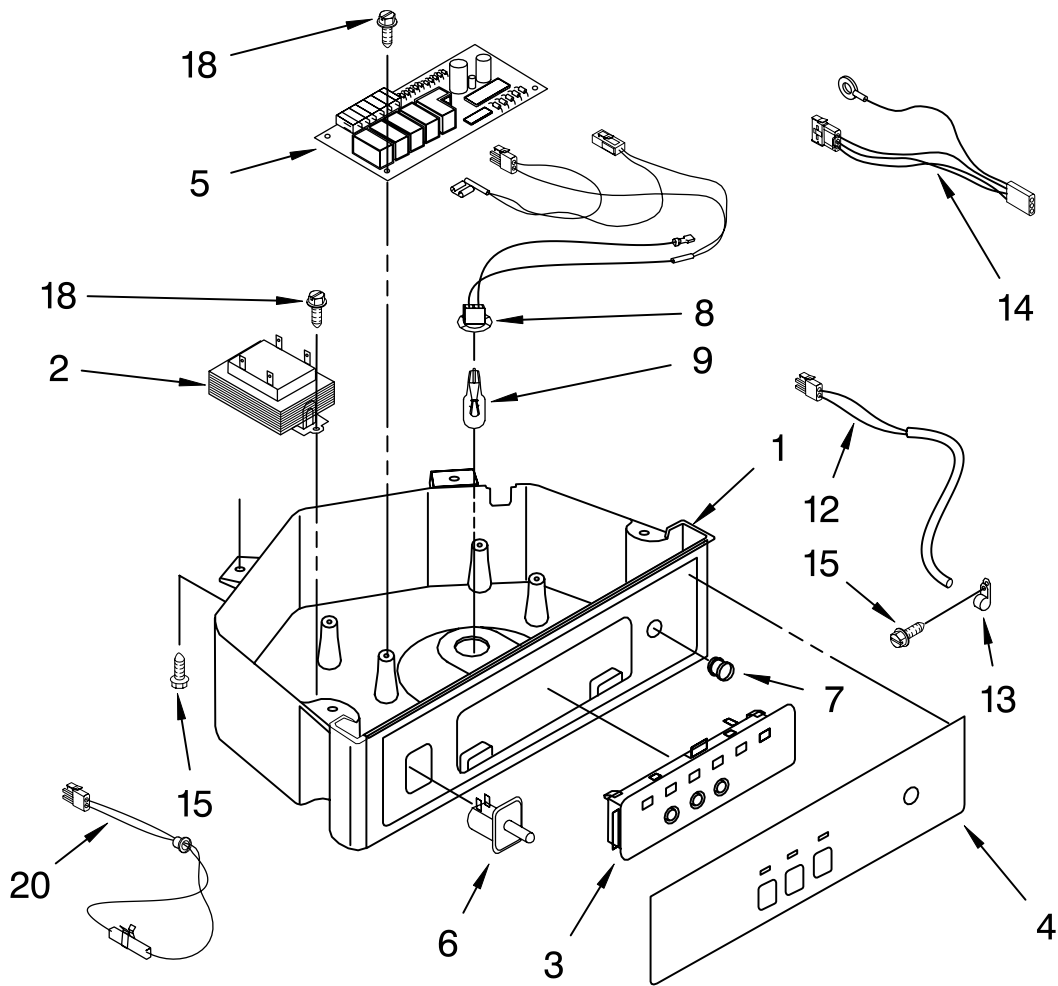

For Models: KUIC18NNS0
(Stainless Steel)

Illus. No.	Part No.	DESCRIPTION
1	2313644	Valve, Complete Water
2	2217286	Tube, Plastic
3	488208	Screw
4	2185523	Dispenser, Water
5	2217269	Evaporator
8	2172593	Tube, Water Fill
9	488660	Nut, Speed
10	836667	Spacer
11	2208539	Fastener, Pushnut
12	489443	Screw
13	2185625	Reservoir, Water Slide
14	2185626	Tube
15	2185673	Hose, Overflow
16	2217378	Support, Reservoir Bracket
17	2313603	Bracket, Front and Rear
18	2313602	Bracket, Side Left and Right
19	2185681	Harness, Grid
20	2208427	Support, Bracket Evaporator/Grid
21	2313604	Guide, Ice Grid
22	2313745	Tube
23	8281193	Screw
26	3400886	Screw 8-18 x 1 1/4
28	2313637	Grid Assembly (Complete)
29	2174754	Wire, Grid Cutter
30	8281192	Screw
31	2208365	Cover, Grid
32	8281228	Thumbscrew
33	2217379	Reservoir, Water
34	3400884	Screw 8-18 x 5/8
35	2185696	Cap, Drain
36	3400909	Nut, Push-In

FOR ORDERING INFORMATION REFER TO PARTS PRICE LIST

PUMP PARTS

For Models: KUIC18NNS0
(Stainless Steel)

Illus. No.	Part No.	DESCRIPTION
1	2217220	Pump, Water (Complete)
2	3400884	Screw 8-18 x 5/8
3	2185677	Cover, Pump
4	2185585	Bracket, Connector Assembly

FOR ORDERING INFORMATION REFER TO PARTS PRICE LIST

CONTROL PANEL PARTS

For Models: KUIC18NNS0
(Stainless Steel)

Illus. No.	Part No.	DESCRIPTION	Illus. No.	Part No.	DESCRIPTION	Illus. No.	Part No.	DESCRIPTION
1	2185738	Box, Control	7	2185694	Lens, LED	13	2185825	Clamp
2	2185657	Transformer	8	2185692	Wiring Harness Grid/ Light	14	2187836	Wiring Harness, Main to Pump
3	2185592	Assembly, Switch (ALSO ORDER #4)	9	745362	Bulb	15	3400884	Screw 8-18 x 5/8
4	2208317W	Overlay	12	2313633	Thermostat, Bin	18	3400850	Screw 8-16 x 3/8
5	2304016	Control Board				20	2313635	Thermister, Ice Control
6	2149705	Switch, Plunger						