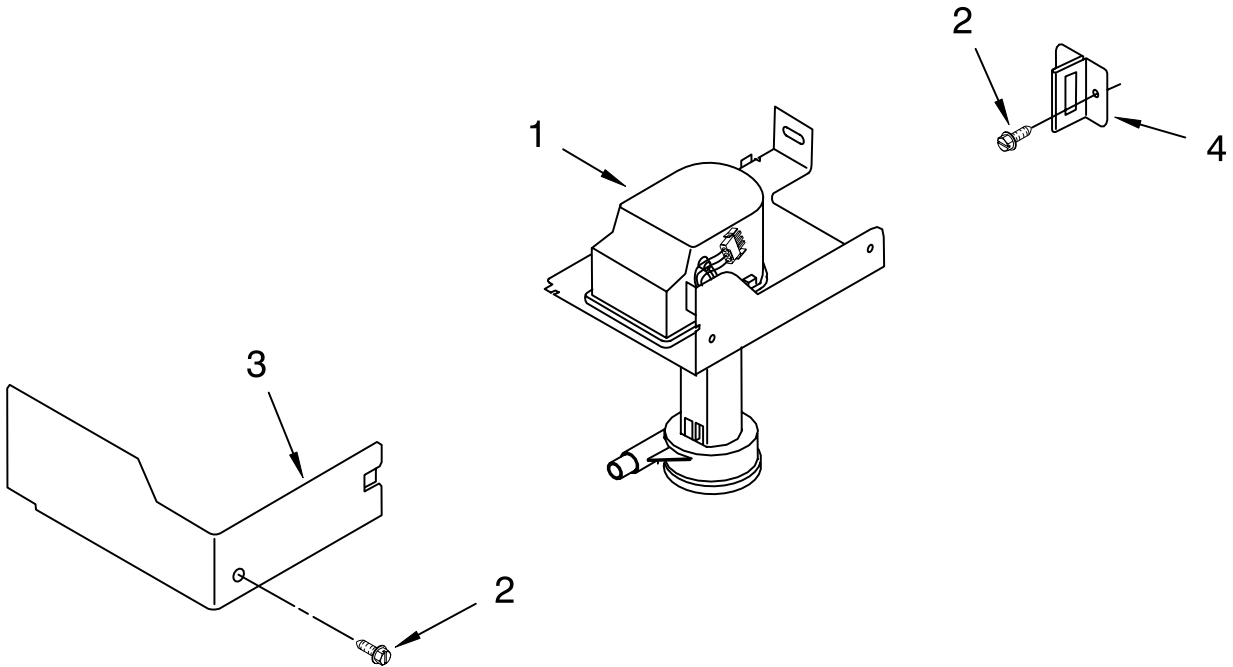

For Models: KUIC18NNS0
(Stainless Steel)

Illus. No.	Part No.	DESCRIPTION
1	2313644	Valve, Complete Water
2	2217286	Tube, Plastic
3	488208	Screw
4	2185523	Dispenser, Water
5	2217269	Evaporator
8	2172593	Tube, Water Fill
9	488660	Nut, Speed
10	836667	Spacer
11	2208539	Fastener, Pushnut
12	489443	Screw
13	2185625	Reservoir, Water Slide
14	2185626	Tube
15	2185673	Hose, Overflow
16	2217378	Support, Reservoir Bracket
17	2313603	Bracket, Front and Rear
18	2313602	Bracket, Side Left and Right
19	2185681	Harness, Grid
20	2208427	Support, Bracket Evaporator/Grid
21	2313604	Guide, Ice Grid
22	2313745	Tube
23	8281193	Screw
26	3400886	Screw 8-18 x 1 1/4
28	2313637	Grid Assembly (Complete)
29	2174754	Wire, Grid Cutter
30	8281192	Screw
31	2208365	Cover, Grid
32	8281228	Thumbscrew
33	2217379	Reservoir, Water
34	3400884	Screw 8-18 x 5/8
35	2185696	Cap, Drain
36	3400909	Nut, Push-In

FOR ORDERING INFORMATION REFER TO PARTS PRICE LIST

PUMP PARTS

For Models: KUIC18NNS0
(Stainless Steel)

Illus. No.	Part No.	DESCRIPTION
1	2217220	Pump, Water (Complete)
2	3400884	Screw 8-18 x 5/8
3	2185677	Cover, Pump
4	2185585	Bracket, Connector Assembly