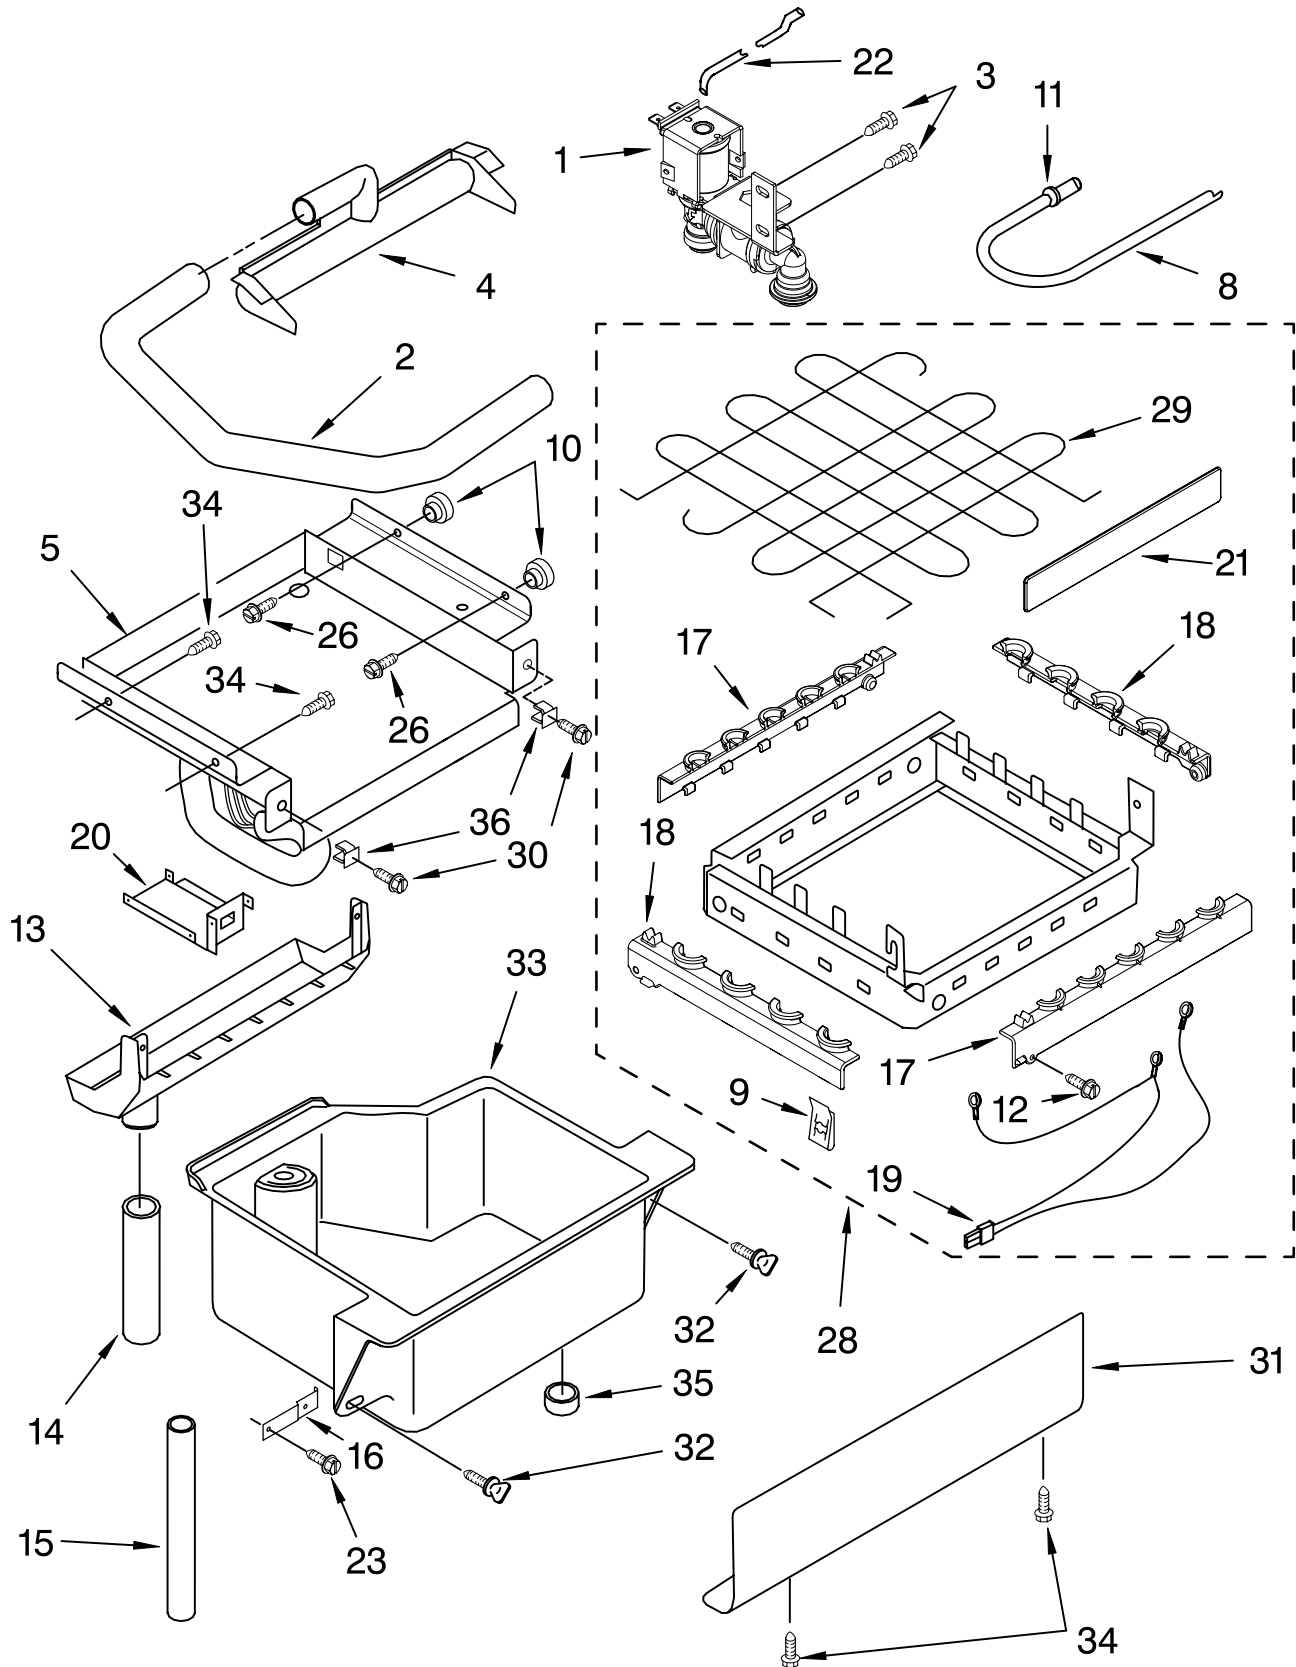

EVAPORATOR, ICE CUTTER GRID AND WATER PARTS

For Models: KUIC18NNS0
(Stainless Steel)

FOR ORDERING INFORMATION REFER TO PARTS PRICE LIST

EVAPORATOR, ICE CUTTER GRID AND WATER PARTS

For Models: KUIC18NNS0
(Stainless Steel)

Illus. No.	Part No.	DESCRIPTION
1	2313644	Valve, Complete Water
2	2217286	Tube, Plastic
3	488208	Screw
4	2185523	Dispenser, Water
5	2217269	Evaporator
8	2172593	Tube, Water Fill
9	488660	Nut, Speed
10	836667	Spacer
11	2208539	Fastener, Pushnut
12	489443	Screw
13	2185625	Reservoir, Water Slide
14	2185626	Tube
15	2185673	Hose, Overflow
16	2217378	Support, Reservoir Bracket
17	2313603	Bracket, Front and Rear
18	2313602	Bracket, Side Left and Right
19	2185681	Harness, Grid
20	2208427	Support, Bracket Evaporator/Grid
21	2313604	Guide, Ice Grid
22	2313745	Tube
23	8281193	Screw
26	3400886	Screw 8-18 x 1 1/4
28	2313637	Grid Assembly (Complete)
29	2174754	Wire, Grid Cutter
30	8281192	Screw
31	2208365	Cover, Grid
32	8281228	Thumbscrew
33	2217379	Reservoir, Water
34	3400884	Screw 8-18 x 5/8
35	2185696	Cap, Drain
36	3400909	Nut, Push-In

FOR ORDERING INFORMATION REFER TO PARTS PRICE LIST