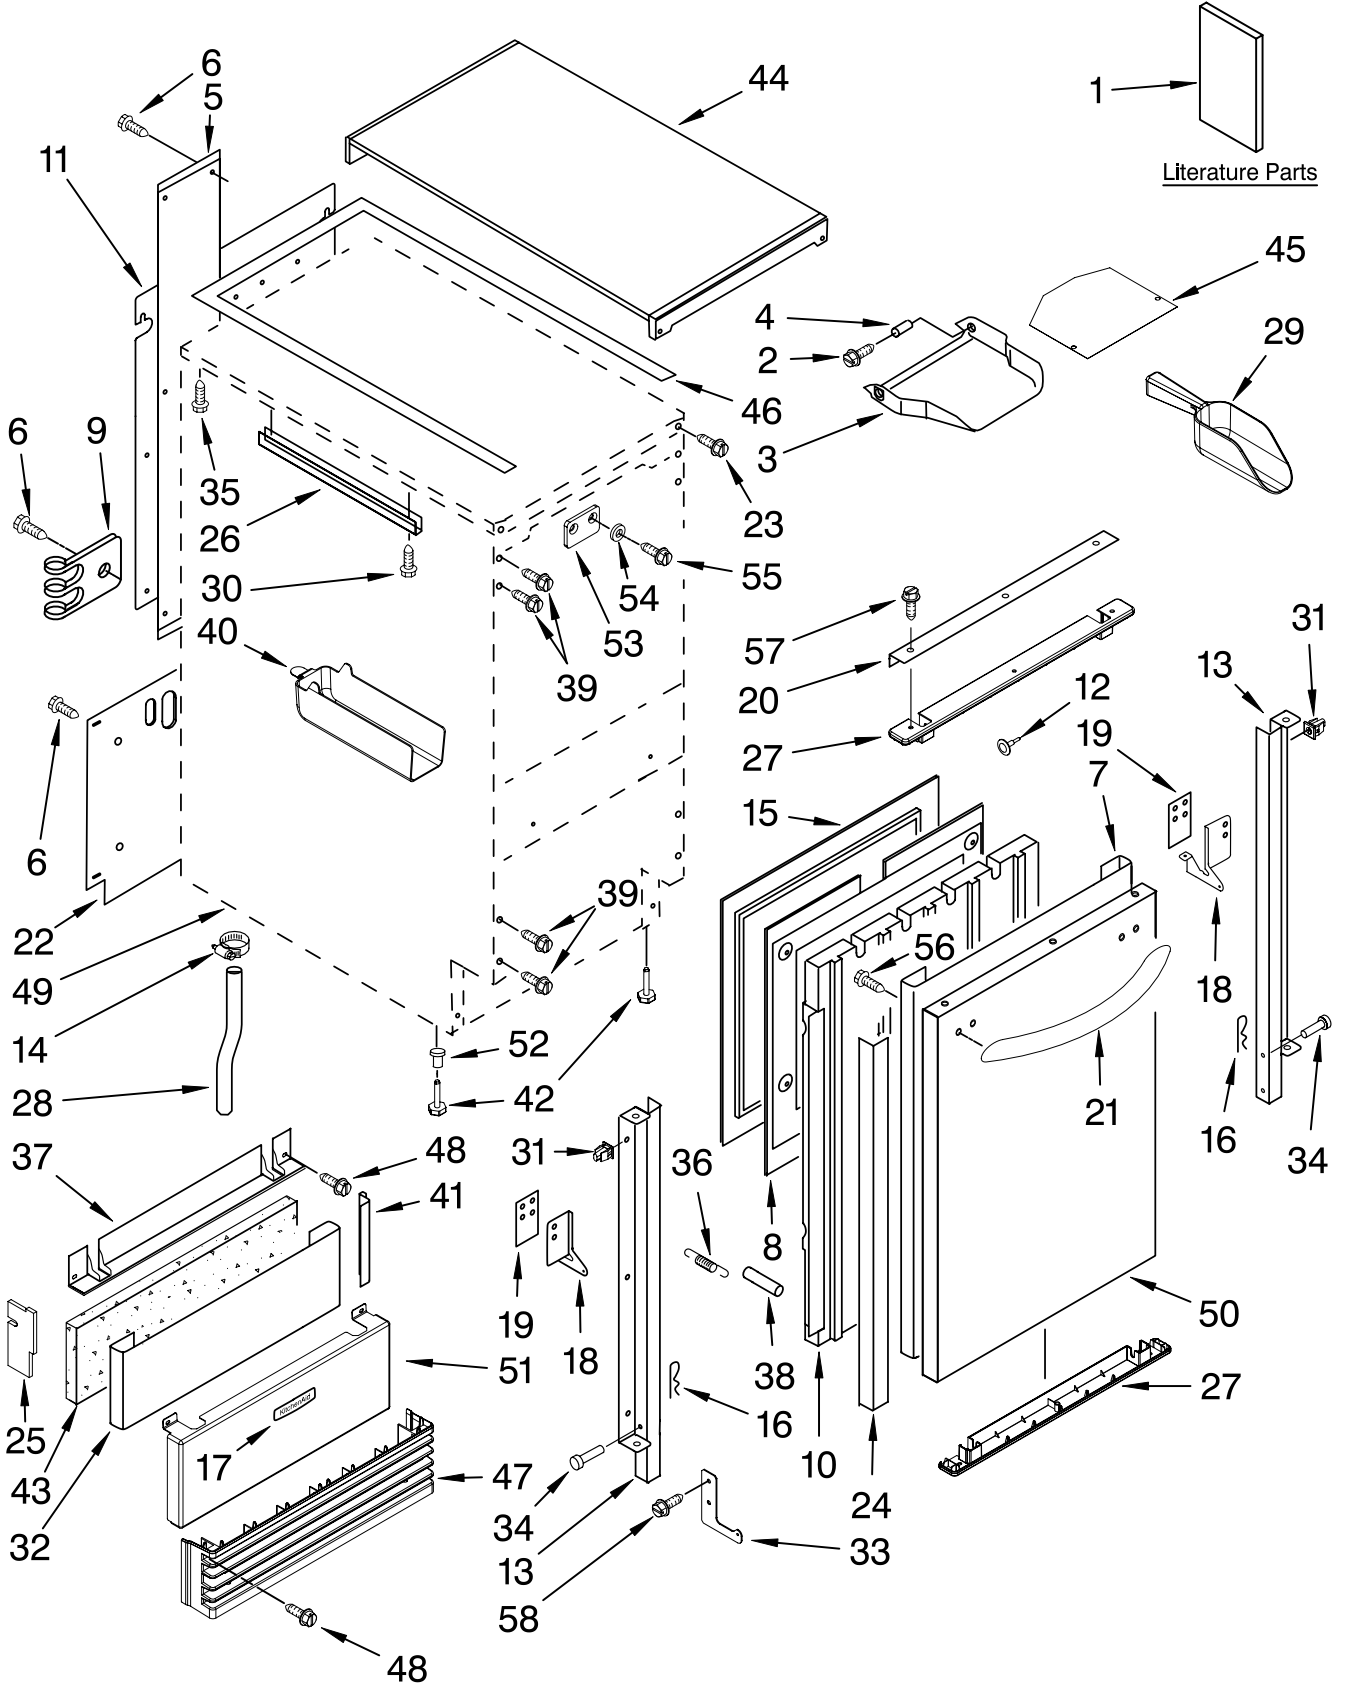

CABINET LINER AND DOOR PARTS

For Models: KUIC18NNTS0

(Stainless Steel)

ICE CUBE
MAKER

KitchenAid

FOR ORDERING INFORMATION REFER TO PARTS PRICE LIST

CABINET LINER AND DOOR PARTS

For Models: KUIC18NNTS0
(Stainless Steel)

Illus. No.	Part No.	DESCRIPTION	Illus. No.	Part No.	DESCRIPTION	Illus. No.	Part No.	DESCRIPTION
1		Literature Parts	18		Hinge	39	489423	Screw
	2313820	Use & Care Guide		2208425	(Left Side)	40	2208449	Holder, Scoop
	2324311	Service & Wiring Sheet		2208426	(Right Side)	41	2208596B	Grommet, Edge guard(2)
2	3400886	Screw 8-18 x 1 1/4	19	2208401	Shim, Hinge	42	3374849	Leg, Leveler (4)
3	2208354	Bin, Door	20	2208452B	Handle, Icemaker	43	2208384	Insulation
4	2185678	Spacer	21	9872207S	Handle, Bar	44	2929701B	Top
5	2217394	Cover, Wiring	22	2208399	Assembly, Unit Cover	45	2185690	Shield, Electrical
6	489442	Screw	23	8281186	Screw, Handle	46	2217296	Gasket, Top Panel
7	2208352B	Panel, Exterior	24	2208595B	Grommet, Edge Guard(2)	47	2217206B	Grill, Front
8	2217298	Panel, Interior	25	2217225	Pad, Foam	48	489474	Screw 8-18 x 1 Cabinet & Liner (NOT SERVICED)
9	2208136	Clamp-Tube	26	2185691	Channel, Wiring	49		
10	2208377	Insulation	27	2208350B	Endcap, Door	50	2313817	Panel, Wrap
11	2217227	Ballast-Back, I.M.	28	2208453	Tube, Drain	51	2208594S	Panel, Lower
12	941839	Hole Plug	29	2208386	Scoop	52	3400240	Nut, Leg Leveler
13		Bracket, Door	30	3400884	Screw 8-18 x 5/8	53	2208434	Strike, Magnet
	2217466	(Left Side)	31	692400	Nut, Push-In	54	3400916	Washer
	2217465	(Right Side)	32	2208382B	Panel, Wrap Lower	55	8281191	Screw
14	489503	Clamp	33	2208487	Bracket, Spring	56	3400037	Screw (Handle Bar)
15	2217295	Gasket, Door	34	2208417	Pin, Hinge	57	8281184	Screw
16	2208535	Clip	35	489048	Screw, Ground	58	488208	Screw
17	W10046610	Nameplate	36	2208570	Spring, Hinge			
			37	2208383B	Endcap, Panel			
			38	2208530	Dampener, Spring			