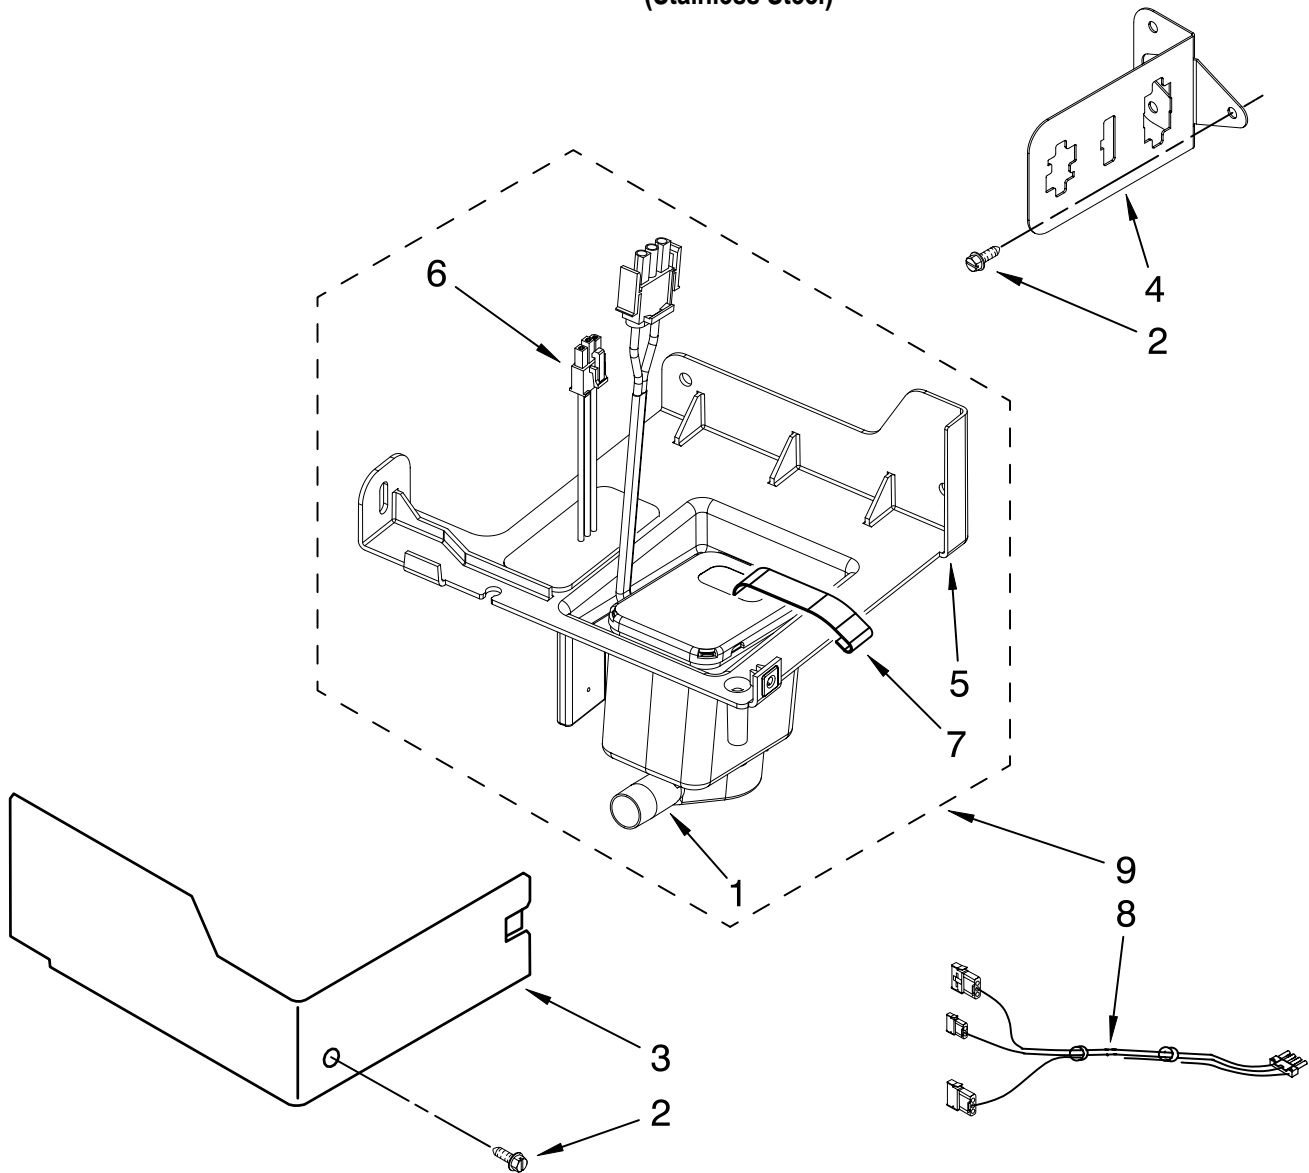

PUMP PARTS

For Models: KUIC18NNTS0
(Stainless Steel)

Illus. No.	Part No.	DESCRIPTION
1	2313628	Pump-Recirculating
2	3400884	Screw 8-18 x 5/8
3	2185677	Cover, Pump
4	2313844	Bracket, Connector Assembly
5	2313627	Bracket-Pump
6	2313643	Sensor-Motor
7	2324307	Clip-Retainer (3)
8	2310092	Wiring Harness Main To Pump
9	2313702	Pump Assembly

FOR ORDERING INFORMATION REFER TO PARTS PRICE LIST