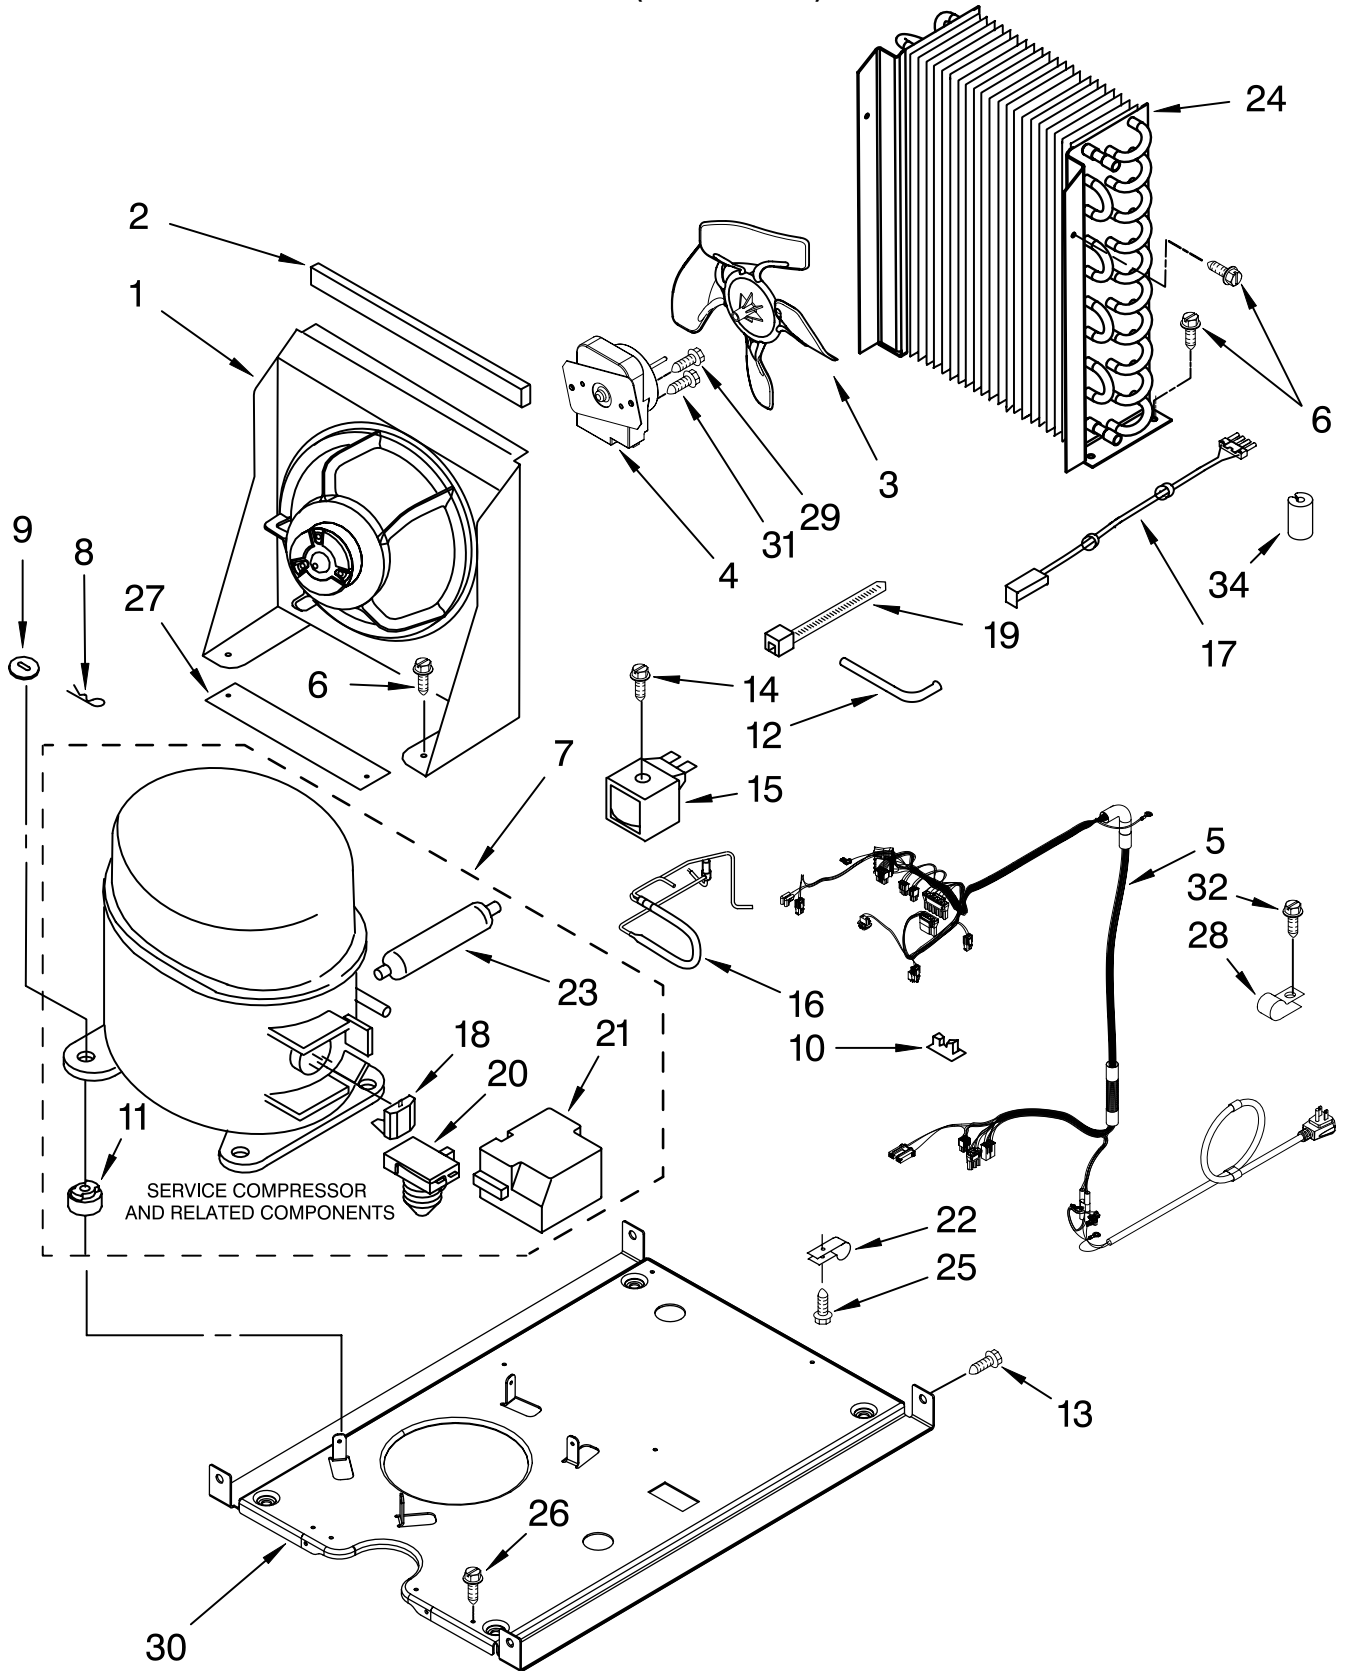

UNIT PARTS

For Models: KUIC18NNTS0
(Stainless Steel)

FOR ORDERING INFORMATION REFER TO PARTS PRICE LIST

UNIT PARTS

For Models: KUIC18NNTS0
(Stainless Steel)

Illus. No.	Part No.	DESCRIPTION	Illus. No.	Part No.	DESCRIPTION	Illus. No.	Part No.	DESCRIPTION
1	2185532	Bracket, Fan Mtg.	12	2208415	Tube, Process	22	W10005420	Clamp
2	2185675	Pad, Foam	13	489423	Screw	23		Drier
3	2188935	Blade, Fan	14	489472	Screw		2319826	Production
4	2315558	Motor & Mounting Plate Assembly	15	759112	Coil, Solenoid		4387019	Service
5	2310125	Wiring Harness, Complete Unit (Includes Power Cord)	16	2313806	Hot Gas Valve	24	2313624	Condenser
6	304392	Screw	17	2187629	Wiring Harness, Condenser Fan Overload	25	3400884	Screw
7	2313858	Compressor (Includes Illus. 11,18, 20,21 & 23)	18	2217223	Production	26	488500	Screw
8	A201435	Clip, Mounting		4387938	Service (Includes Relay)	27	2217397	Pad, Foam (2)
9	A201441	Shim (4)	19	2155774	Strap	28	2185960	Clamp–Service Cord
10	1115375	Clip–Wiring	20	2217224	Production	29	8281197	Screw
11	2217318	Grommet (4) Production		4387938	Service (Includes Overload)	30	2217423	Base, Unit
	4387558	Service	21	2208371	Cover, Terminal Production	31	8281196	Screw
				4387731	Service	32	304392	Screw
						34	2319835	Grommet–Cond.(1)
						REFRIGERANT CHARGE		
						6.5 OZ. (R134A)		

FOR ORDERING INFORMATION REFER TO PARTS PRICE LIST