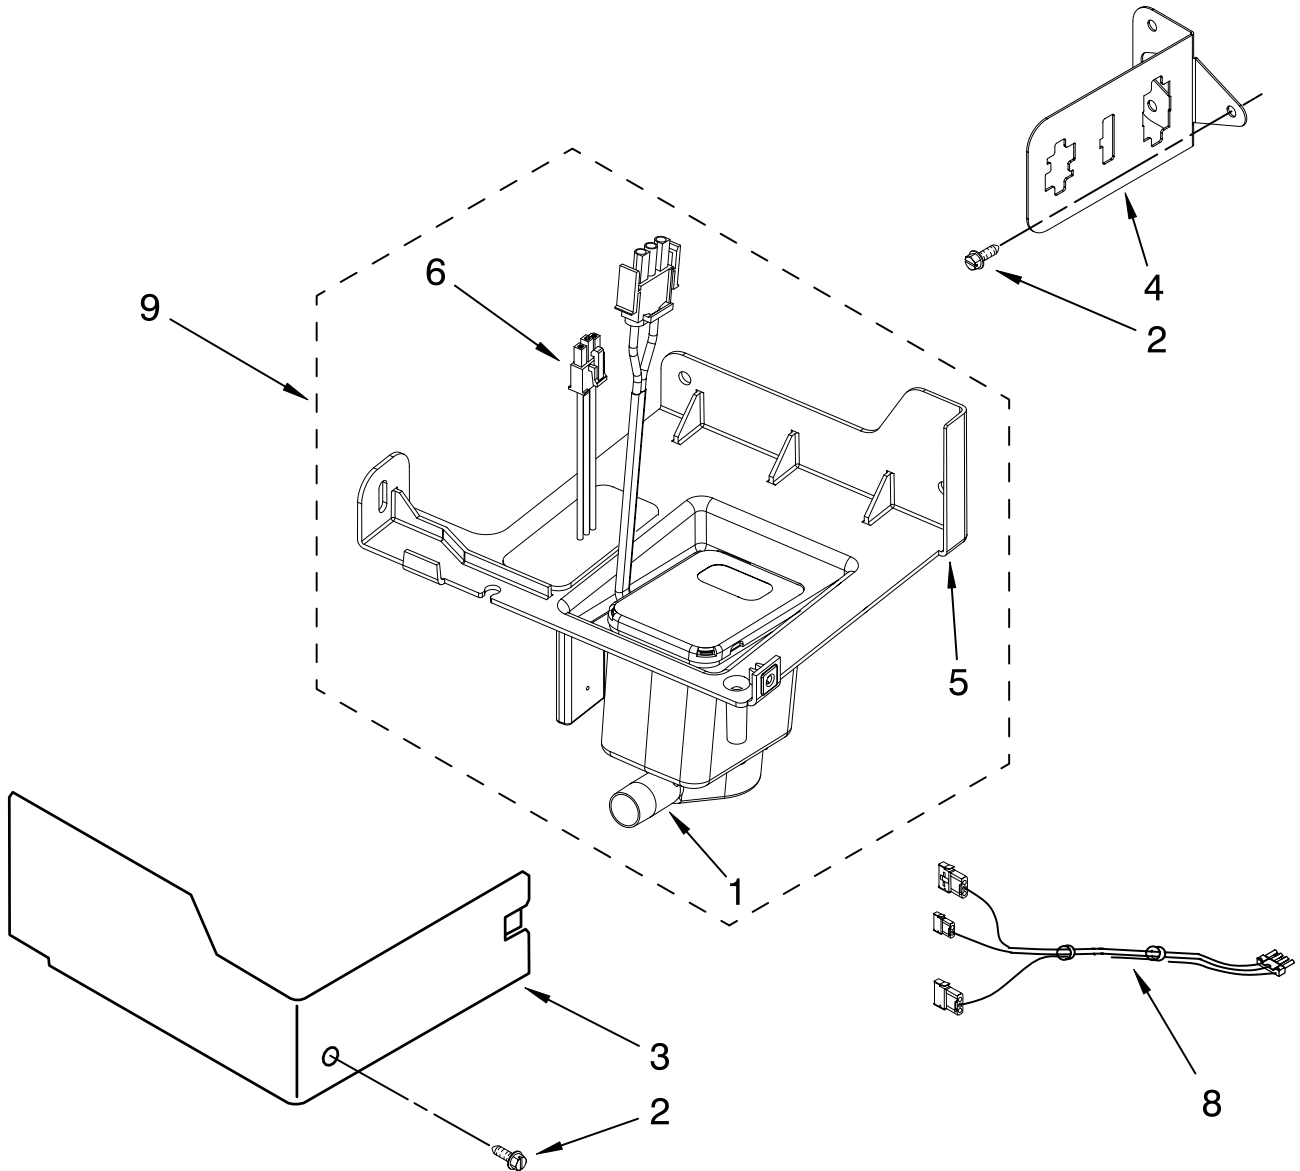

For Models: KUIC18NNTS1
(Stainless Steel)

Illus. No.	Part No.	DESCRIPTION
1	W10159841	Valve, Complete Water
2	2217286	Tube, Plastic
3	488208	Screw
4	2185523	Dispenser, Water
5	2217269	Evaporator
6	2313705	Pump, Drain
7	2313851	Tube, Reservoir Pump
8	2172593	Tube, Water Fill
9	488660	Nut, Speed
10	836667	Spacer
11	2208539	Fastener, Pushnut
12	489443	Screw
13	2185625	Reservoir, Water Slide
14	2185626	Tube
15	2313890	Hose, Overflow
16	2217378	Bracket-Reservoir
17	2313603	Bracket, Front and Rear
18	2313602	Bracket, Side Left and Right
19	2185681	Harness, Grid
20	2208427	Support, Bracket Evaporator/Grid
21	2313604	Guide, Ice Grid
22	W10136146	Tube
23	8281193	Screw
24	2310169	Wire Assembly (Valve)
26	3400886	Screw 8-18 x 1 1/4
28	2313637	Grid Assembly (Complete)
29	2174754	Wire, Grid Cutter
30	8281192	Screw
31	2208365	Cover, Grid
32	8281228	Thumbscrew
33	2324334	Reservoir, Water
34	3400884	Screw 8-18 x 5/8
35	2185696	Cap, Drain
36	3400909	Nut, Push-In

FOR ORDERING INFORMATION REFER TO PARTS PRICE LIST

PUMP PARTS

For Models: KUIC18NNTS1
(Stainless Steel)

Illus. No.	Part No.	DESCRIPTION
1	2313628	Pump-Recirculating
2	3400884	Screw 8-18 x 5/8
3	2185677	Cover, Pump
4	2313844	Bracket, Connector Assembly
5	2313627	Bracket-Pump
6	2313643	Sensor-Water Level
8	2310092	Wiring Harness Main To Pump
9	2313702	Pump Assembly