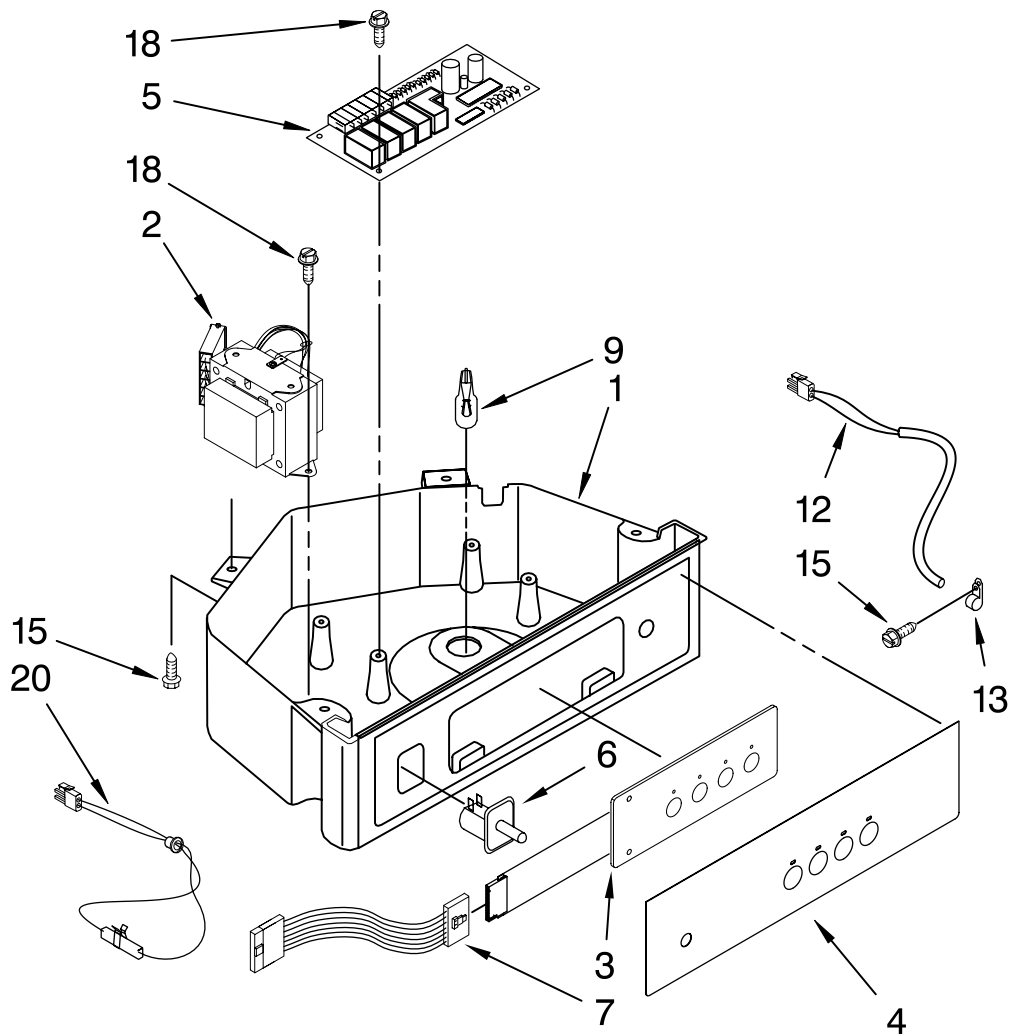

For Models: KUIC18NNTS1
(Stainless Steel)

Illus. No.	Part No.	DESCRIPTION
1	W10159841	Valve, Complete Water
2	2217286	Tube, Plastic
3	488208	Screw
4	2185523	Dispenser, Water
5	2217269	Evaporator
6	2313705	Pump, Drain
7	2313851	Tube, Reservoir Pump
8	2172593	Tube, Water Fill
9	488660	Nut, Speed
10	836667	Spacer
11	2208539	Fastener, Pushnut
12	489443	Screw
13	2185625	Reservoir, Water Slide
14	2185626	Tube
15	2313890	Hose, Overflow
16	2217378	Bracket-Reservoir
17	2313603	Bracket, Front and Rear
18	2313602	Bracket, Side Left and Right
19	2185681	Harness, Grid
20	2208427	Support, Bracket Evaporator/Grid
21	2313604	Guide, Ice Grid
22	W10136146	Tube
23	8281193	Screw
24	2310169	Wire Assembly (Valve)
26	3400886	Screw 8-18 x 1 1/4
28	2313637	Grid Assembly (Complete)
29	2174754	Wire, Grid Cutter
30	8281192	Screw
31	2208365	Cover, Grid
32	8281228	Thumbscrew
33	2324334	Reservoir, Water
34	3400884	Screw 8-18 x 5/8
35	2185696	Cap, Drain
36	3400909	Nut, Push-In

FOR ORDERING INFORMATION REFER TO PARTS PRICE LIST

PUMP PARTS

For Models: KUIC18NNTS1
(Stainless Steel)

Illus. No.	Part No.	DESCRIPTION
1	2313628	Pump-Recirculating
2	3400884	Screw 8-18 x 5/8
3	2185677	Cover, Pump
4	2313844	Bracket, Connector Assembly
5	2313627	Bracket-Pump
6	2313643	Sensor-Water Level
8	2310092	Wiring Harness Main To Pump
9	2313702	Pump Assembly

FOR ORDERING INFORMATION REFER TO PARTS PRICE LIST

CONTROL PANEL PARTS

For Models: KUIC18NNTS1
(Stainless Steel)

Illus. No.	Part No.	DESCRIPTION
1	W10139127	Box, Control
2	2310139	Transformer
3	2304122	Assembly, Switch (ALSO ORDER #4)
4	2313693	Overlay