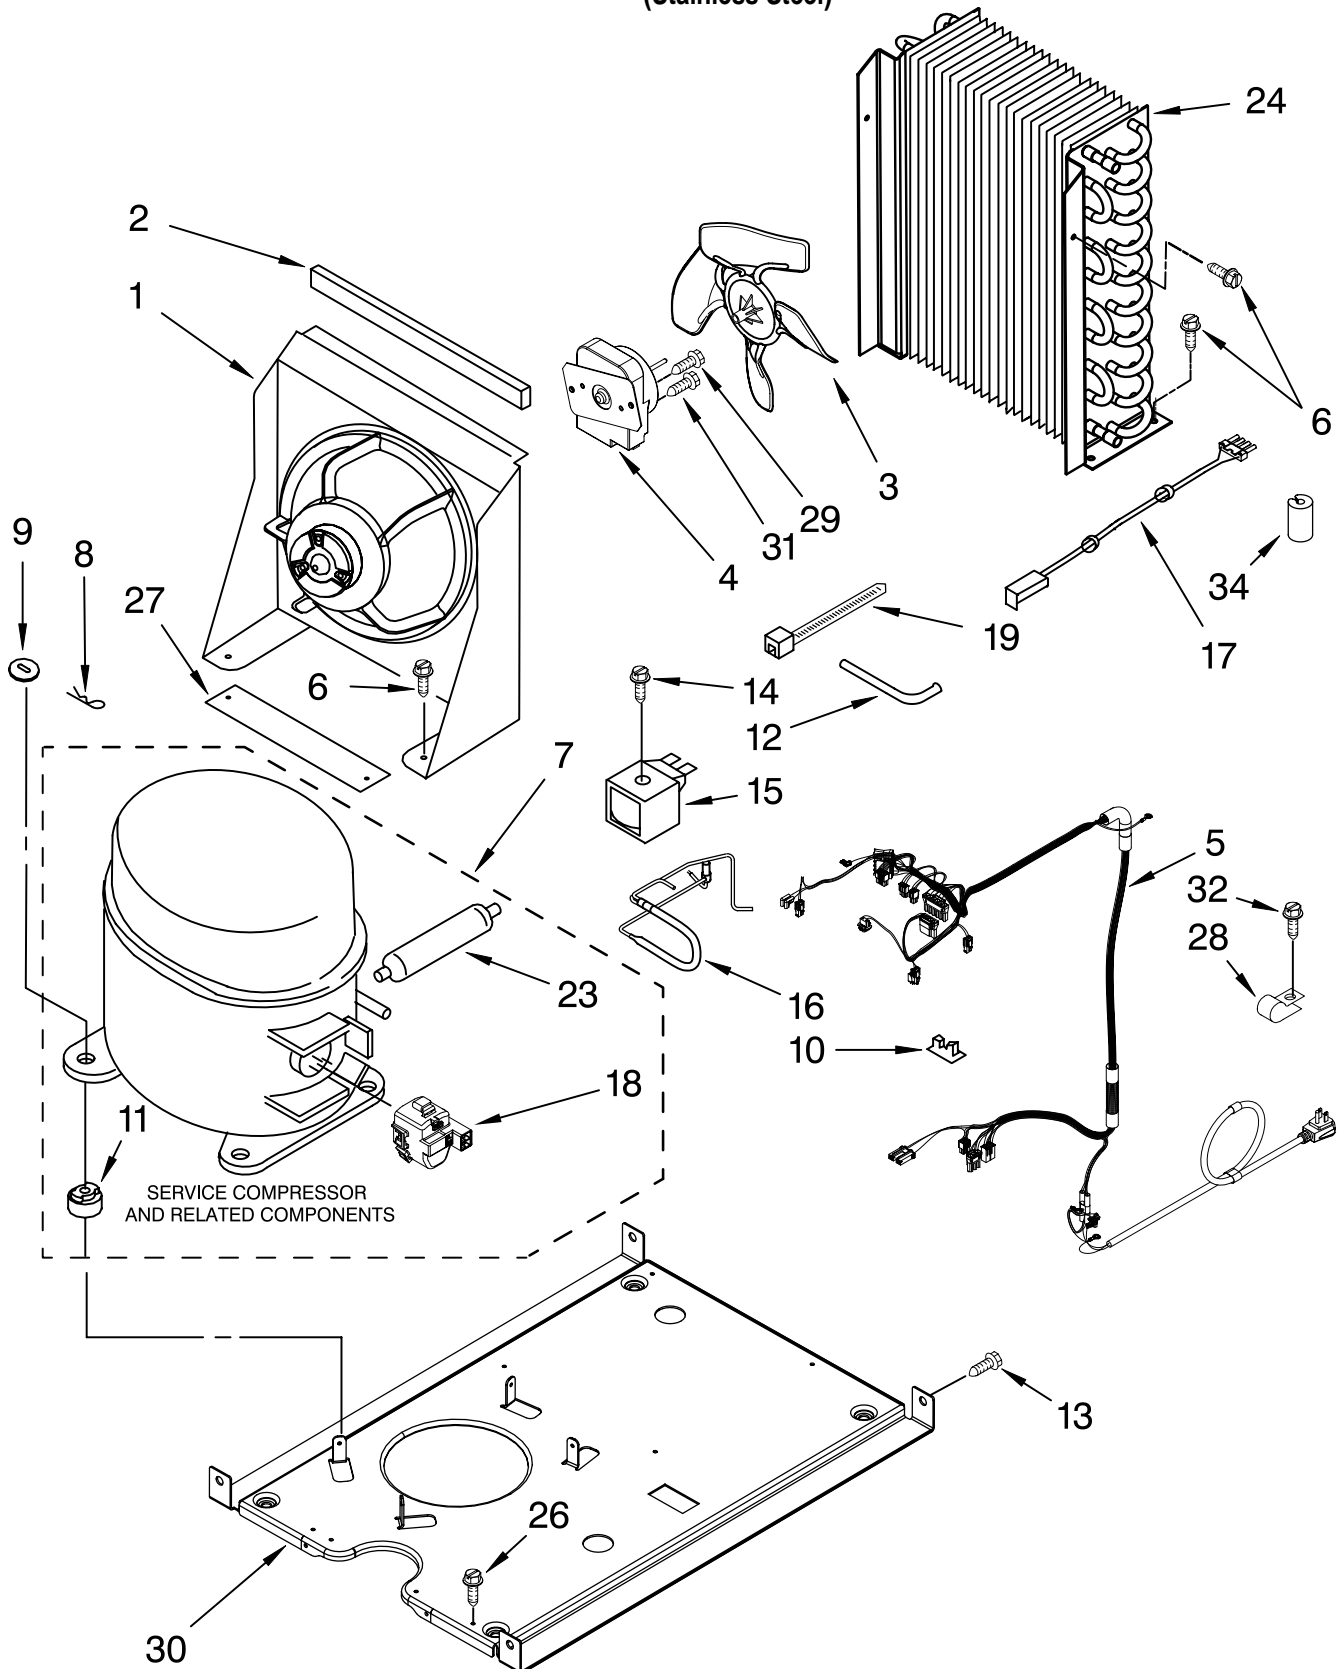

UNIT PARTS

For Models: KUIC18NNTS1

(Stainless Steel)

FOR ORDERING INFORMATION REFER TO PARTS PRICE LIST

UNIT PARTS

For Models: KUIC18NNTS1
(Stainless Steel)

Illus. No.	Part No.	DESCRIPTION
1	2185532	Bracket, Fan Mtg.
2	2185675	Pad, Foam
3	2188935	Blade, Fan
4	2315558	Motor & Mounting Plate Assembly
5	W10139121	Wiring Harness, Complete Unit (Includes Power Cord)
6	304392	Screw
7	W10136195	Compressor (Includes Illus. 11 & 23)
8	A201435	Clip, Mounting
9	A201441	Shim (4)
10	1115375	Clip-Wiring

Illus. No.	Part No.	DESCRIPTION
11		Grommet (4)
	2217318	Production
	4387558	Service
12	2208415	Tube, Process
13	489423	Screw
14	489472	Screw
15	759112	Coil, Solenoid
16	2313806	Hot Gas Valve
17	2187629	Wiring Harness, Condenser Fan
18	W10136197	Start Relay & Overload Combo Device
19	2155774	Strap
23		Drier
	2319826	Production
	4387019	Service

Illus. No.	Part No.	DESCRIPTION
24	2313624	Condenser
26	488500	Screw
27	2217397	Pad, Foam (2)
28	2185960	Clamp-Service Cord
29	8281197	Screw
30	2217423	Base, Unit
31	8281196	Screw
32	304392	Screw
34	2319835	Grommet-Cond.(1)

REFRIGERANT CHARGE

6.5 OZ. (R134A)

FOR ORDERING INFORMATION REFER TO PARTS PRICE LIST