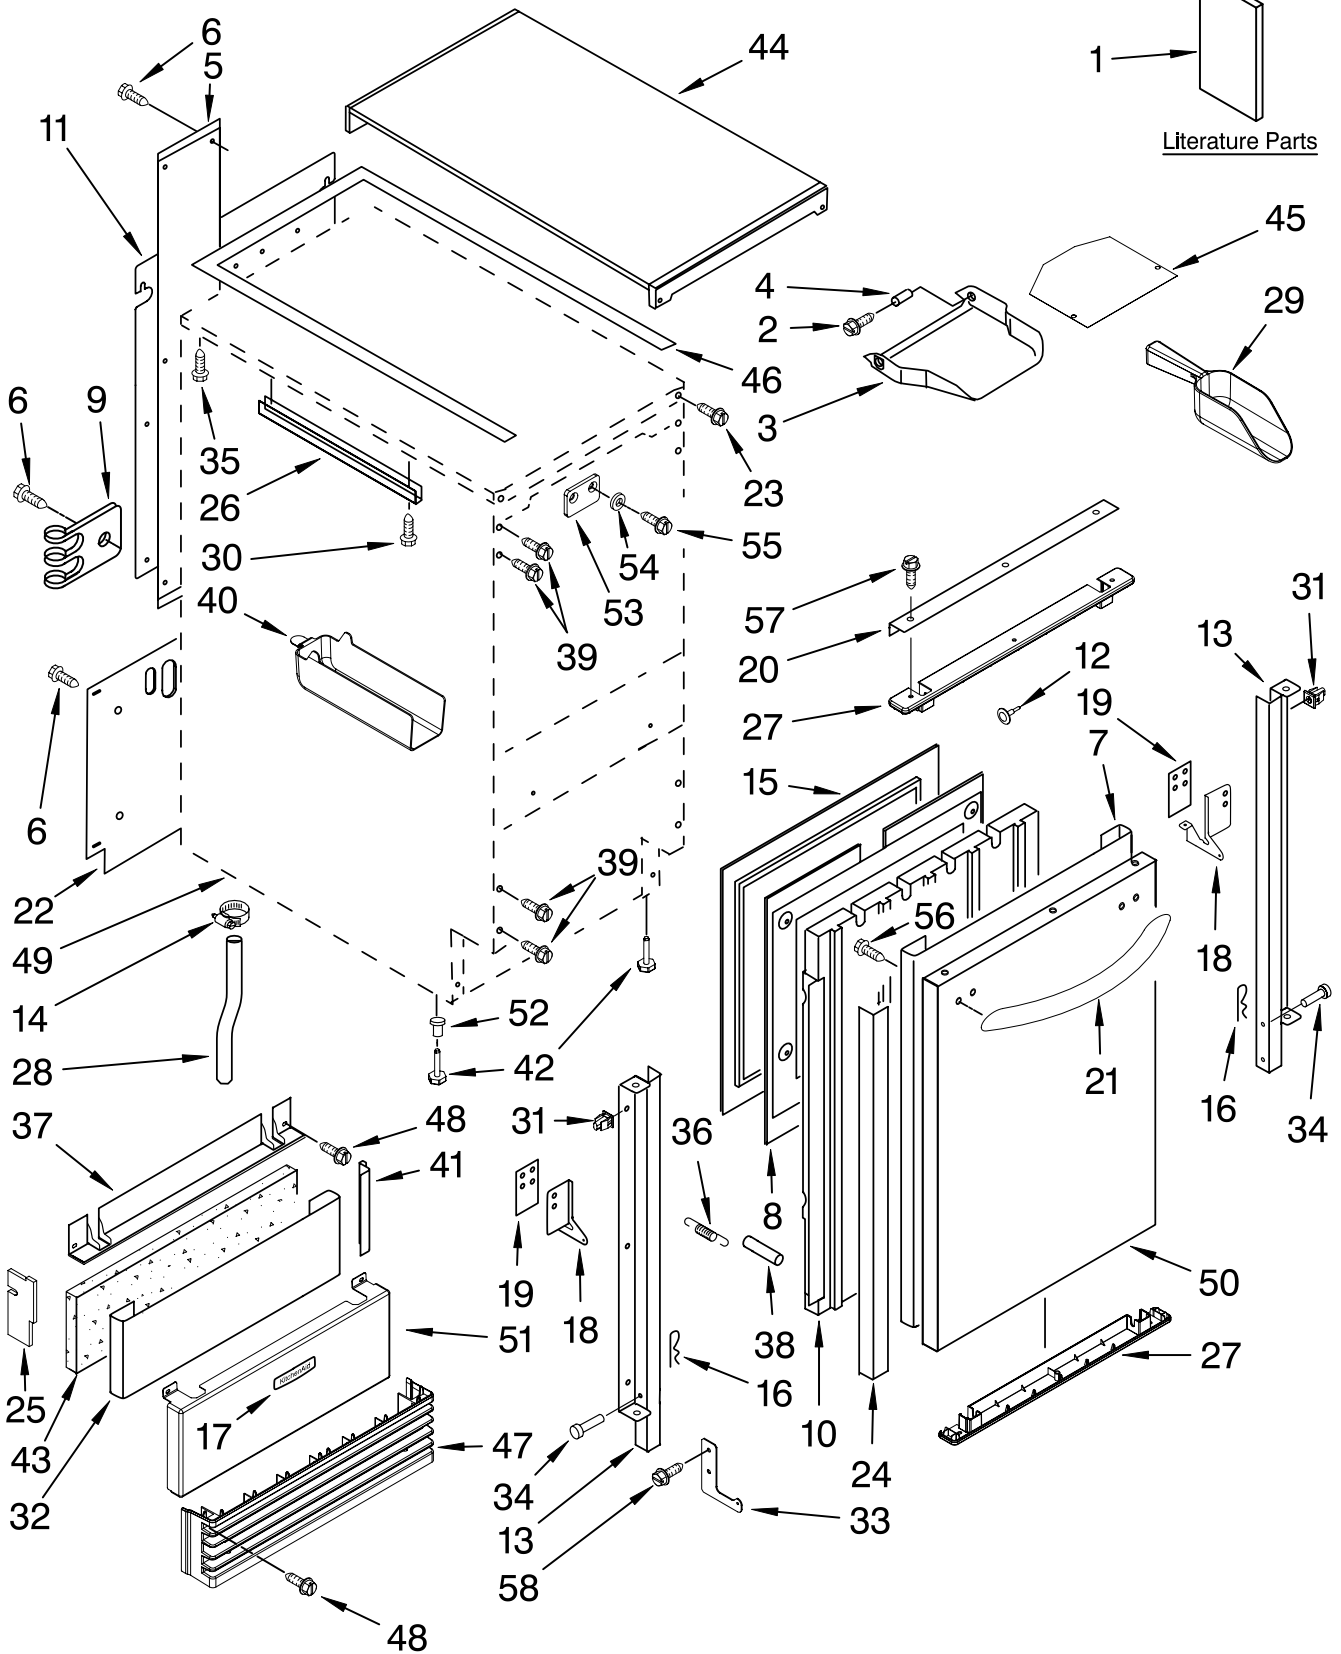

CABINET LINER AND DOOR PARTS

For Models: KUIC18NNTS1
(Stainless Steel)

ICE CUBE
MAKER

KitchenAid®

FOR ORDERING INFORMATION REFER TO PARTS PRICE LIST

CABINET LINER AND DOOR PARTS

For Models: KUIC18NNTS1
(Stainless Steel)

Illus. No.	Part No.	DESCRIPTION	Illus. No.	Part No.	DESCRIPTION	Illus. No.	Part No.	DESCRIPTION
1		Literature Parts	19	2208401	Shim, Hinge	40	2208449	Holder, Scoop
	2313820	Use & Care Guide	20	2208452B	Handle, Icemaker	41	2208596B	Grommet, Edge guard(2)
	2324311	Service & Wiring Sheet	21	9872207S	Handle, Bar	42	3374849	Leg, Leveler (4)
2	3400886	Screw 8-18 x 1 1/4	22	W10136200	Assembly, Unit Cover	43	2208384	Insulation
3	2208354	Bin, Door	23	8281186	Screw, Handle	44	2929701B	Top
4	2185678	Spacer	24	2208595B	Grommet, Edge Guard(2)	45	2185690	Shield, Electrical
5	2217394	Cover, Wiring	25	2217225	Pad, Foam	46	2217296	Gasket, Top Panel
6	489442	Screw	26	2185691	Channel, Wiring	47	2217206B	Grill, Front
7	2208352B	Panel, Exterior	27	2208350B	Endcap, Door	48	489474	Screw 8-18 x 1 Cabinet & Liner (NOT SERVICED)
8	2217298	Panel, Interior	28	2208453	Tube, Drain	49		
9	2208136	Clamp-Tube	29	2208386	Scoop	50	2313817	Panel, Wrap
10	2208377	Insulation	30	3400884	Screw 8-18 x 5/8	51	2208594S	Panel, Lower
11	2217227	Ballast-Back, I.M.	31	692400	Nut, Push-In	52	3400240	Nut, Leg Leveler
12	941839	Hole Plug	32	2208382B	Panel, Wrap Lower	53	2208434	Strike, Magnet
13		Bracket, Door	33	2208487	Bracket, Spring	54	3400916	Washer
	2217466	(Left Side)	34	2208417	Pin, Hinge	55	8281191	Screw
	2217465	(Right Side)	35	489048	Screw, Ground	56	3400237	Screw (Handle Bar)
14	489503	Clamp	36	2208570	Spring, Hinge	57	8281184	Screw
15	2217295	Gasket, Door	37	2208383B	Endcap, Panel	58	488208	Screw
16	2208535	Clip	38	2208530	Dampener, Spring			
17	W10046610	Nameplate	39	489423	Screw			
18		Hinge						
	2208425	(Left Side)						
	2208426	(Right Side)						

FOR ORDERING INFORMATION REFER TO PARTS PRICE LIST