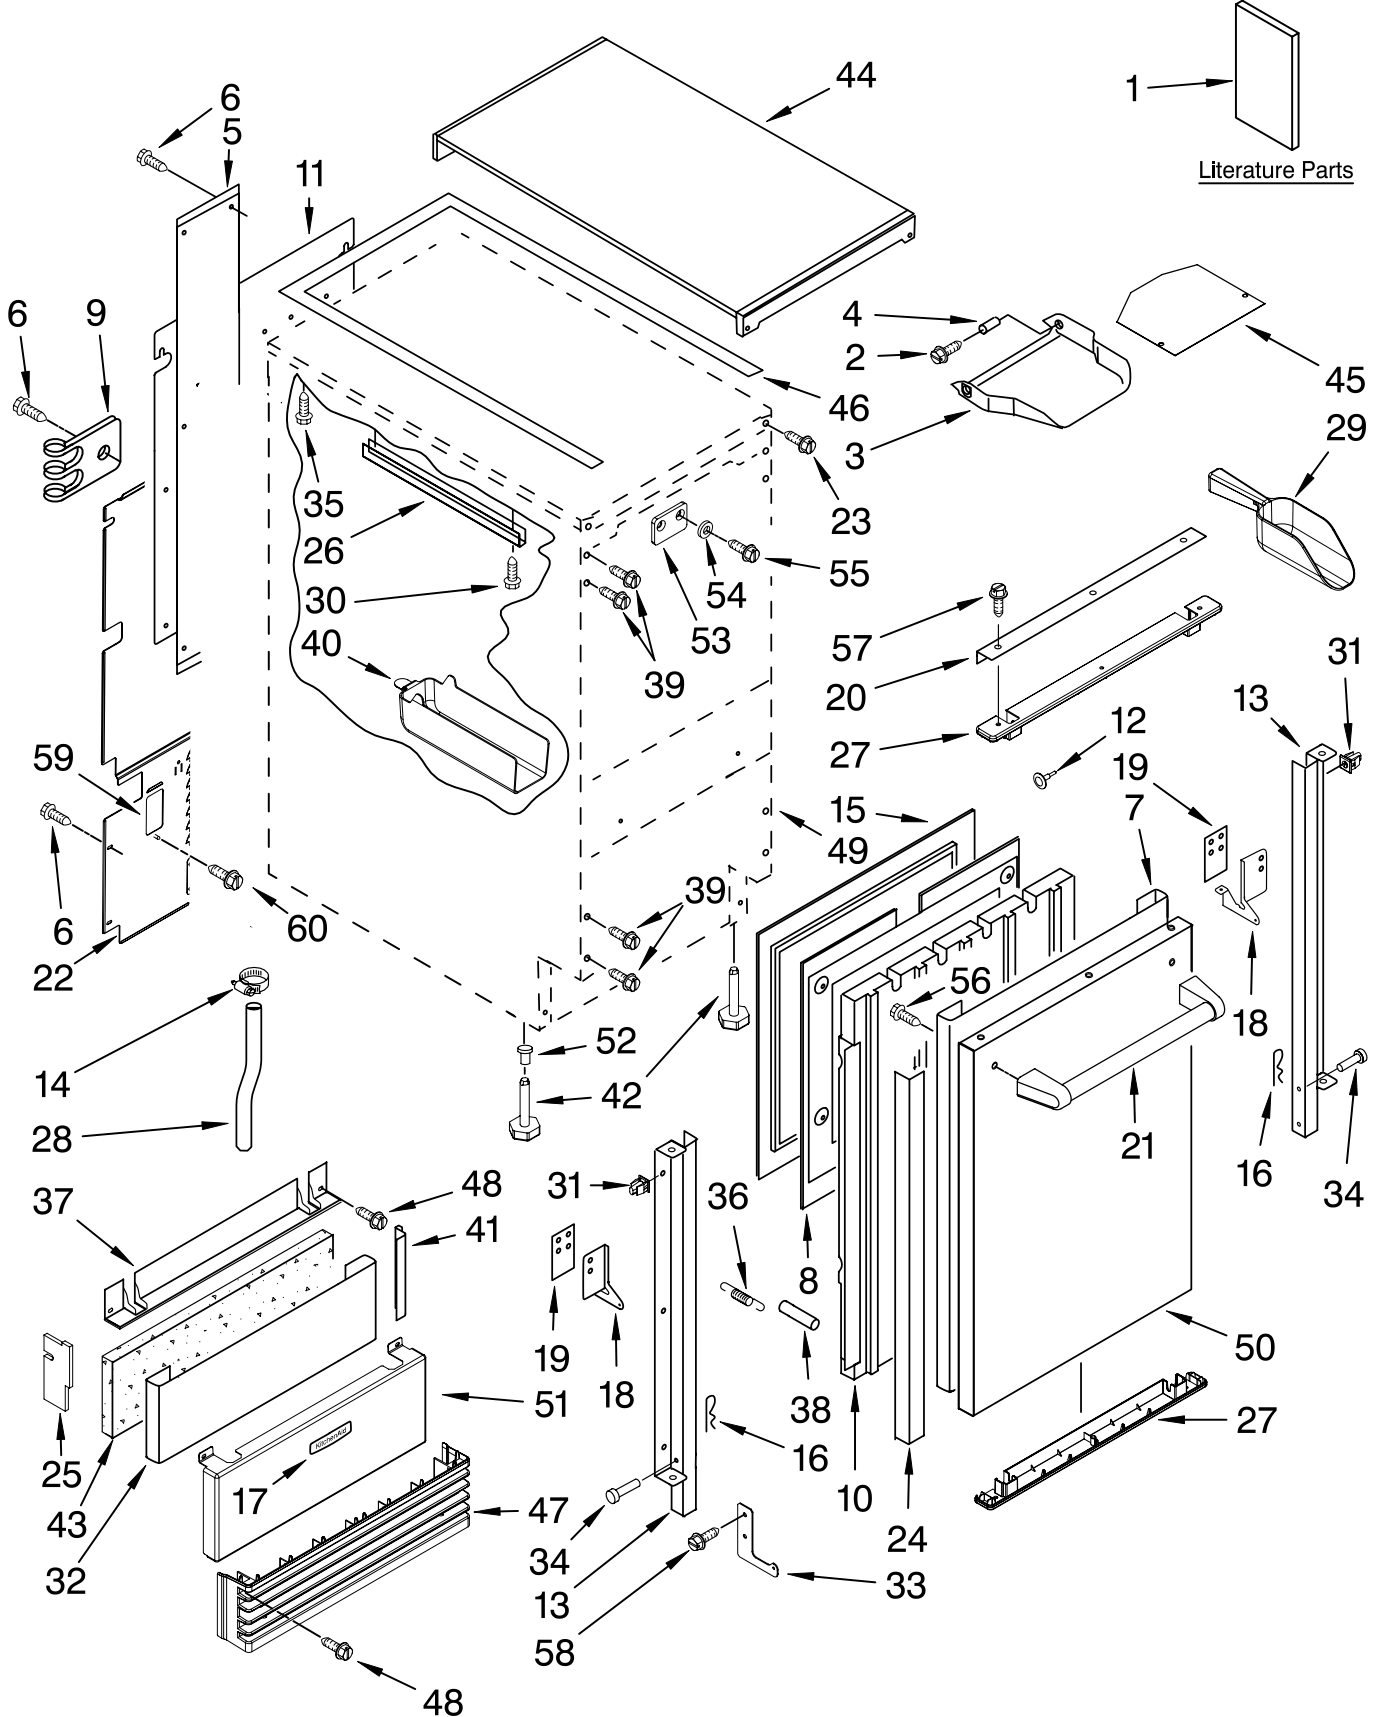

CABINET LINER AND DOOR PARTS

For Models: KUIO18NNVS0

(Stainless Steel)

ICE CUBE
MAKER

KitchenAid®

FOR ORDERING INFORMATION REFER TO PARTS PRICE LIST

CABINET LINER AND DOOR PARTS

For Models: KUIO18NNVS0

(Stainless Steel)

Illus. No.	Part No.	DESCRIPTION	Illus. No.	Part No.	DESCRIPTION	Illus. No.	Part No.	DESCRIPTION
1		Literature Parts	18		Hinge	41	2208596B	Grommet, Edge
	W10136912	Use & Care Guide		2208425	(Left Side)			guard(2)
	2324311	Service & Wiring Sheet		2208426	(Right Side)	42	2303615	Leg, Leveler (4)
2	3400886	Screw 8-18 x 1 1/4	19	2208401	Shim, Hinge	43	2208384	Insulation
3	2208354	Bin, Door	20	W10129511	Trim- Magnet	44	W10136884	Top
4	2185678	Spacer	21	W10129457	Handle, Bar	45	2185690	Shield, Electrical
5	2217394	Cover, Wiring	22	W10129444	Assembly, Unit Cover	46	2217296	Gasket, Top Panel
6	489442	Screw	23	8281186	Screw, Handle	47	W10136904	Grill, Front
7	2208352B	Panel, Exterior	24	2208595B	Grommet, Edge Guard(2)	48	489474	Screw 8-18 x 1 Cabinet & Liner (NOT SERVICED)
8	W10129510	Panel, Interior	25	2217225	Pad, Foam	49		
9	2208136	Clamp-Tube	26	2185691	Channel, Wiring	50	W10129483	Panel, Wrap
10	2208377	Insulation	27	W10129509	Endcap, Door	51	2208594S	Panel, Lower
11	2217227	Ballast-Back, I.M.	28	2208453	Tube, Drain	52	3400306	Nut, Leg Leveler
12	941839	Hole Plug	29	2208386	Scoop	53	2208434	Strike, Magnet
13		Bracket, Door	30	3400884	Screw 8-18 x 5/8	54	3400916	Washer
	2217466	(Left Side)	31	692400	Nut, Push-In	55	8281191	Screw
	2217465	(Right Side)	32	2208382B	Panel, Wrap Lower	56	3400237	Screw (Handle Bar)
14	489503	Clamp	33	2208487	Bracket, Spring	57	8534051	Screw
15	W10136896	Gasket, Door	34	2208417	Pin, Hinge	58	488208	Screw
16	2208535	Clip	35	489048	Screw, Ground	59	W10129515	Cover-Drain Pump
17	2319107	Nameplate	36	W10136900	Spring, Hinge	60	8281192	Screw
			37	W10136906	Endcap, Panel			
			38	2208530	Dampener, Spring			
			39	489423	Screw			
			40	2208449	Holder, Scoop			

FOR ORDERING INFORMATION REFER TO PARTS PRICE LIST