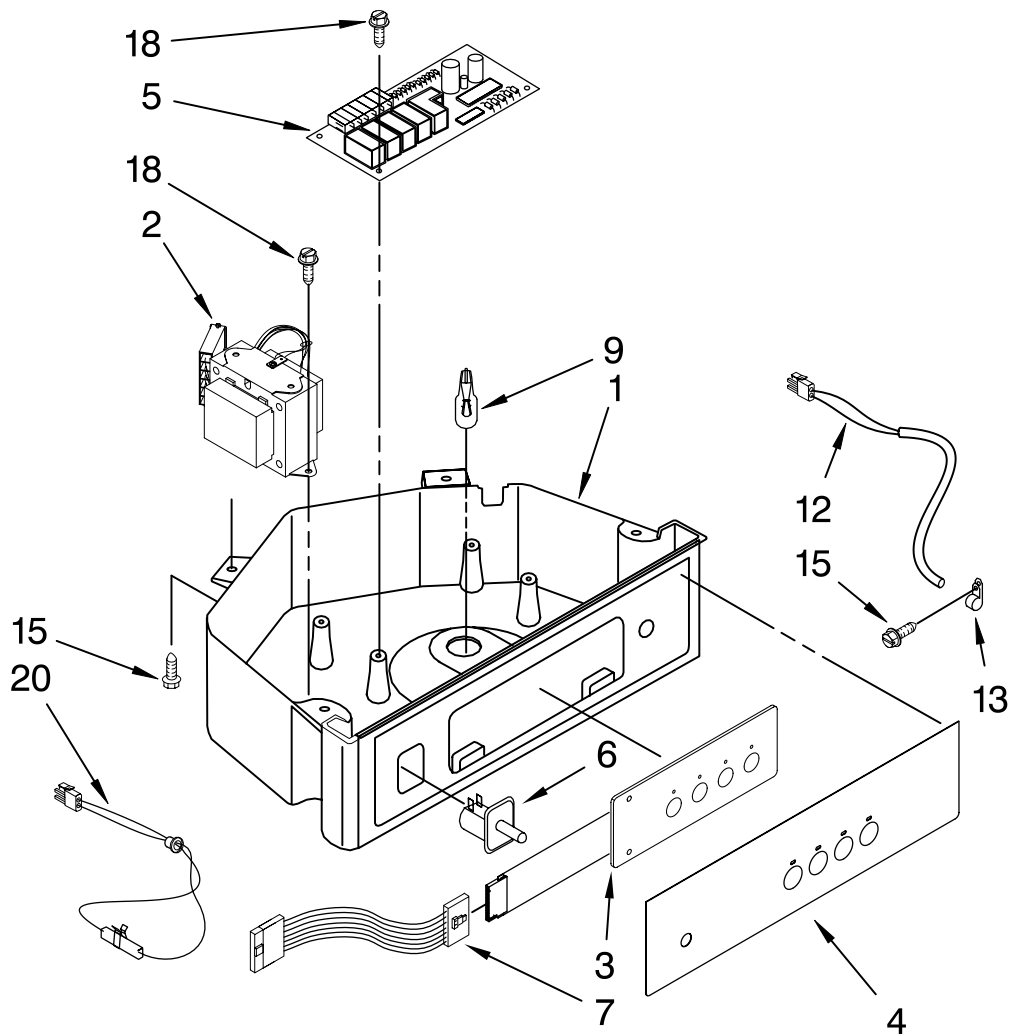

CONTROL PANEL PARTS

For Models: KUIO18NNVS0
(Stainless Steel)

Illus. No.	Part No.	DESCRIPTION
1	W10139127	Box, Control
2	2310139	Transformer
3	2304122	Assembly, Switch (ALSO ORDER #4)
4	2313693	Overlay

Illus. No.	Part No.	DESCRIPTION
5	W10122069	Control Board
6	2149705	Switch, Plunger Grid/ Light
7	2187585	Wire Assy-Active Overlay Jumper
9	745362	Bulb
12	2313633	Thermostat, Bin

Illus. No.	Part No.	DESCRIPTION
13	2185825	Clamp
15	3400884	Screw 8-18 x 5/8
18	3400850	Screw 8-16 x 3/8
20	2313635	Thermister, Ice Control

FOR ORDERING INFORMATION REFER TO PARTS PRICE LIST