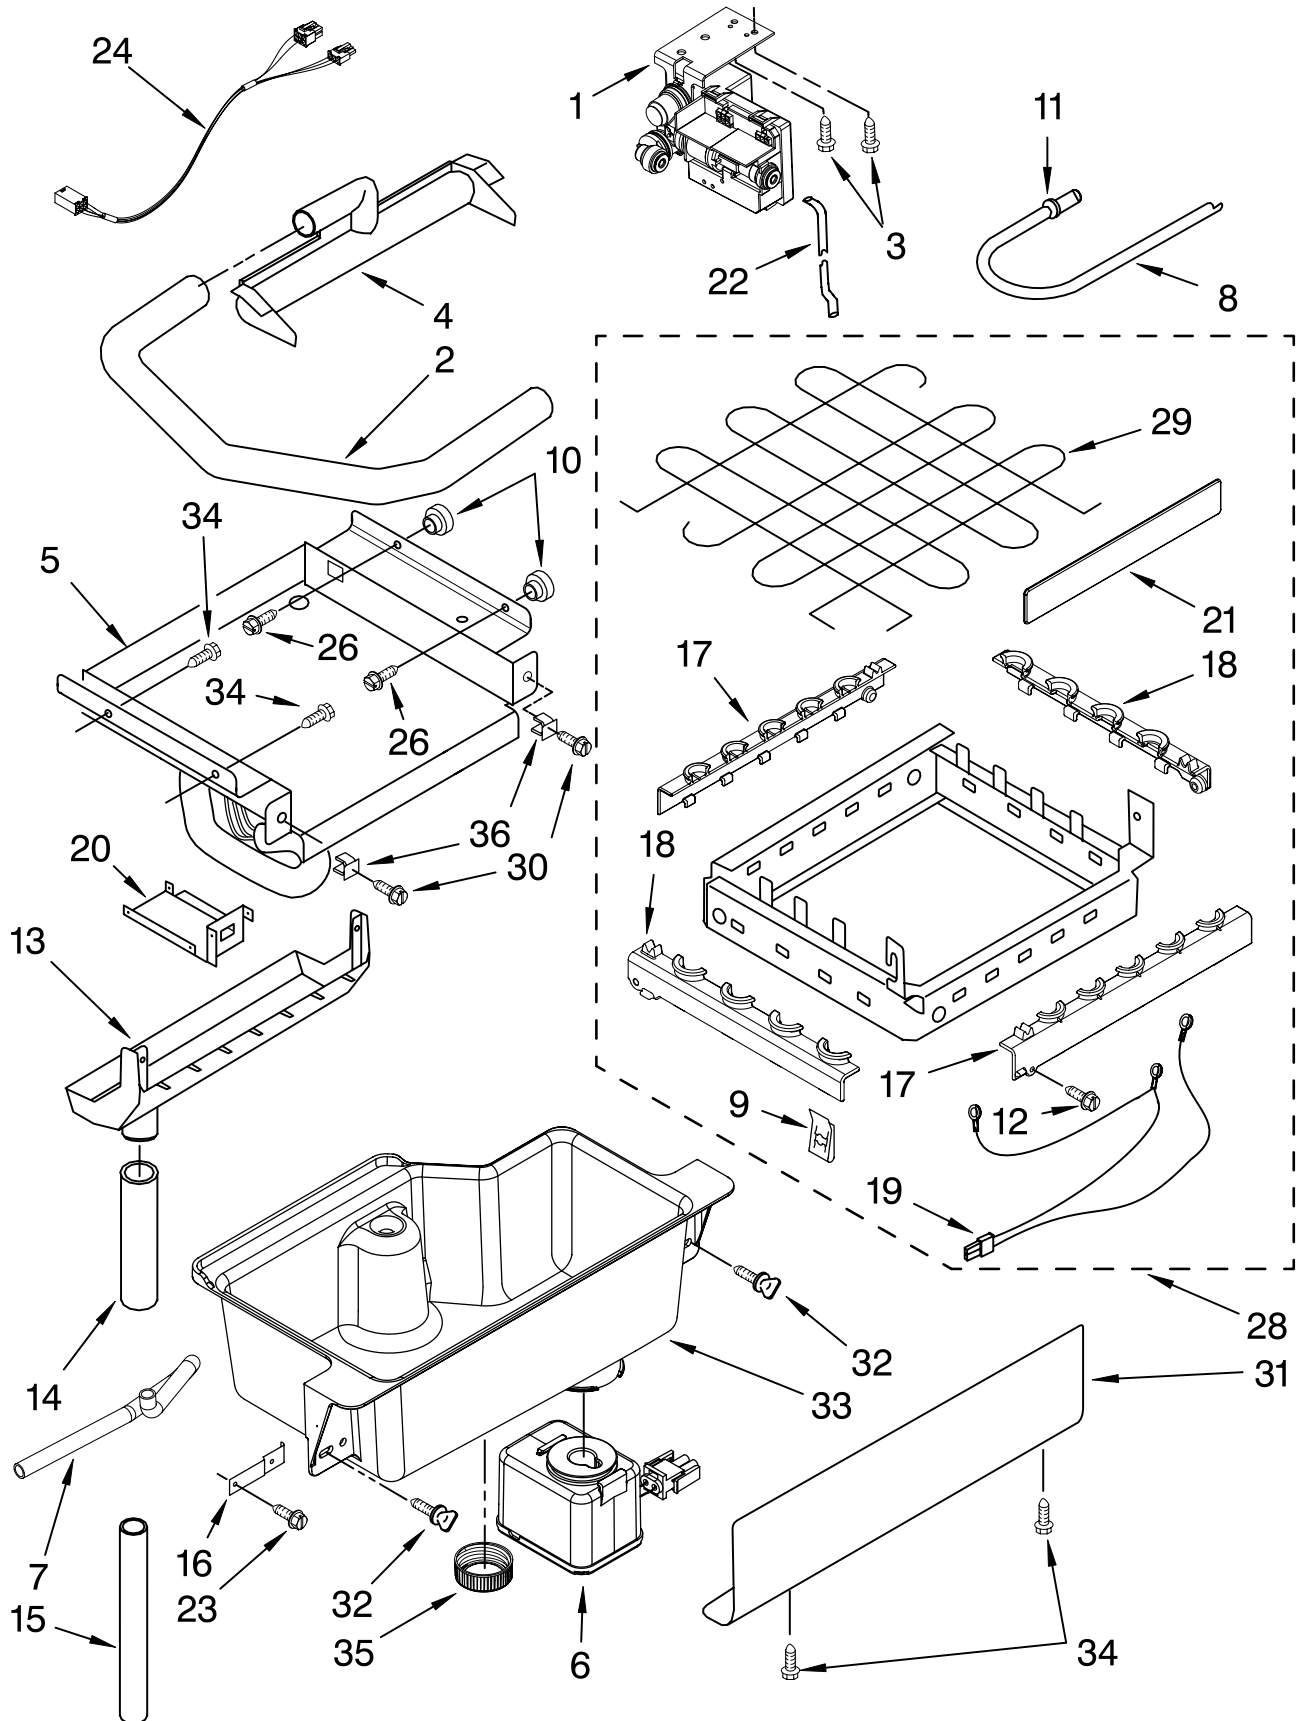

EVAPORATOR, ICE CUTTER GRID AND WATER PARTS

For Models: KUIO18NNVS0

(Stainless Steel)

FOR ORDERING INFORMATION REFER TO PARTS PRICE LIST

EVAPORATOR, ICE CUTTER GRID AND WATER PARTS

For Models: KUIO18NNVS0

(Stainless Steel)

Illus. No.	Part No.	DESCRIPTION
1	W10159841	Valve, Complete Water
2	2217286	Tube, Plastic
3	488208	Screw
4	2185523	Dispenser, Water
5	2217269	Evaporator
6	2313705	Pump, Drain
7	2313851	Tube, Reservoir Pump
8	2172593	Tube, Water Fill
9	488660	Nut, Speed
10	836667	Spacer
11	2208539	Fastener, Pushnut
12	489443	Screw
13	2185625	Reservoir, Water Slide
14	2185626	Tube
15	2313890	Hose, Overflow
16	2217378	Bracket-Reservoir
17	2313603	Bracket, Front and Rear
18	2313602	Bracket, Side Left and Right
19	2185681	Harness, Grid
20	2208427	Support, Bracket Evaporator/Grid
21	2313604	Guide, Ice Grid
22	W10136146	Tube
23	8281193	Screw
24	2310169	Wire Assembly (Valve)
26	3400886	Screw 8-18 x 1 1/4
28	2313637	Grid Assembly (Complete)
29	2174754	Wire, Grid Cutter
30	8281192	Screw
31	2208365	Cover, Grid
32	8281228	Thumbscrew
33	2324334	Reservoir, Water
34	3400884	Screw 8-18 x 5/8
35	2185696	Cap, Drain
36	3400909	Nut, Push-In

FOR ORDERING INFORMATION REFER TO PARTS PRICE LIST