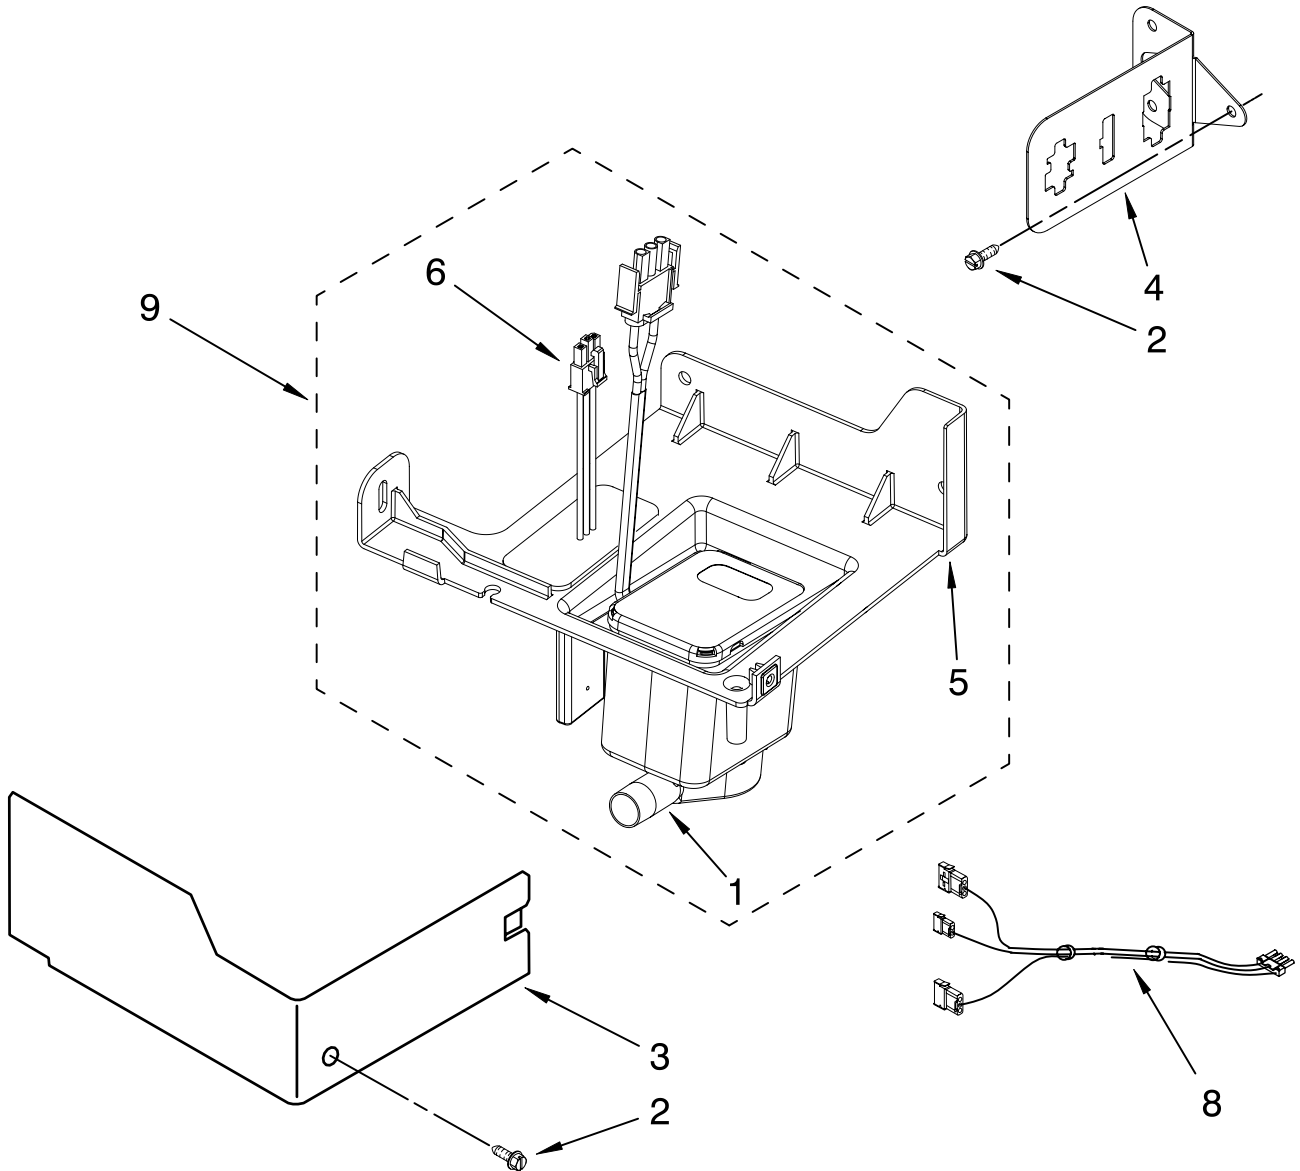

For Models: KUIO18NNVS0

(Stainless Steel)

Illus. No.	Part No.	DESCRIPTION
1	W10159841	Valve, Complete Water
2	2217286	Tube, Plastic
3	488208	Screw
4	2185523	Dispenser, Water
5	2217269	Evaporator
6	2313705	Pump, Drain
7	2313851	Tube, Reservoir Pump
8	2172593	Tube, Water Fill
9	488660	Nut, Speed
10	836667	Spacer
11	2208539	Fastener, Pushnut
12	489443	Screw
13	2185625	Reservoir, Water Slide
14	2185626	Tube
15	2313890	Hose, Overflow
16	2217378	Bracket-Reservoir
17	2313603	Bracket, Front and Rear
18	2313602	Bracket, Side Left and Right
19	2185681	Harness, Grid
20	2208427	Support, Bracket Evaporator/Grid
21	2313604	Guide, Ice Grid
22	W10136146	Tube
23	8281193	Screw
24	2310169	Wire Assembly (Valve)
26	3400886	Screw 8-18 x 1 1/4
28	2313637	Grid Assembly (Complete)
29	2174754	Wire, Grid Cutter
30	8281192	Screw
31	2208365	Cover, Grid
32	8281228	Thumbscrew
33	2324334	Reservoir, Water
34	3400884	Screw 8-18 x 5/8
35	2185696	Cap, Drain
36	3400909	Nut, Push-In

FOR ORDERING INFORMATION REFER TO PARTS PRICE LIST

PUMP PARTS

For Models: KUIO18NNVS0
(Stainless Steel)

Illus. No.	Part No.	DESCRIPTION
1	2313628	Pump-Recirculating
2	3400884	Screw 8-18 x 5/8
3	2185677	Cover, Pump
4	2313844	Bracket, Connector Assembly
5	2313627	Bracket-Pump
6	2313643	Sensor-Water Level
8	2310092	Wiring Harness Main To Pump
9	2313702	Pump Assembly