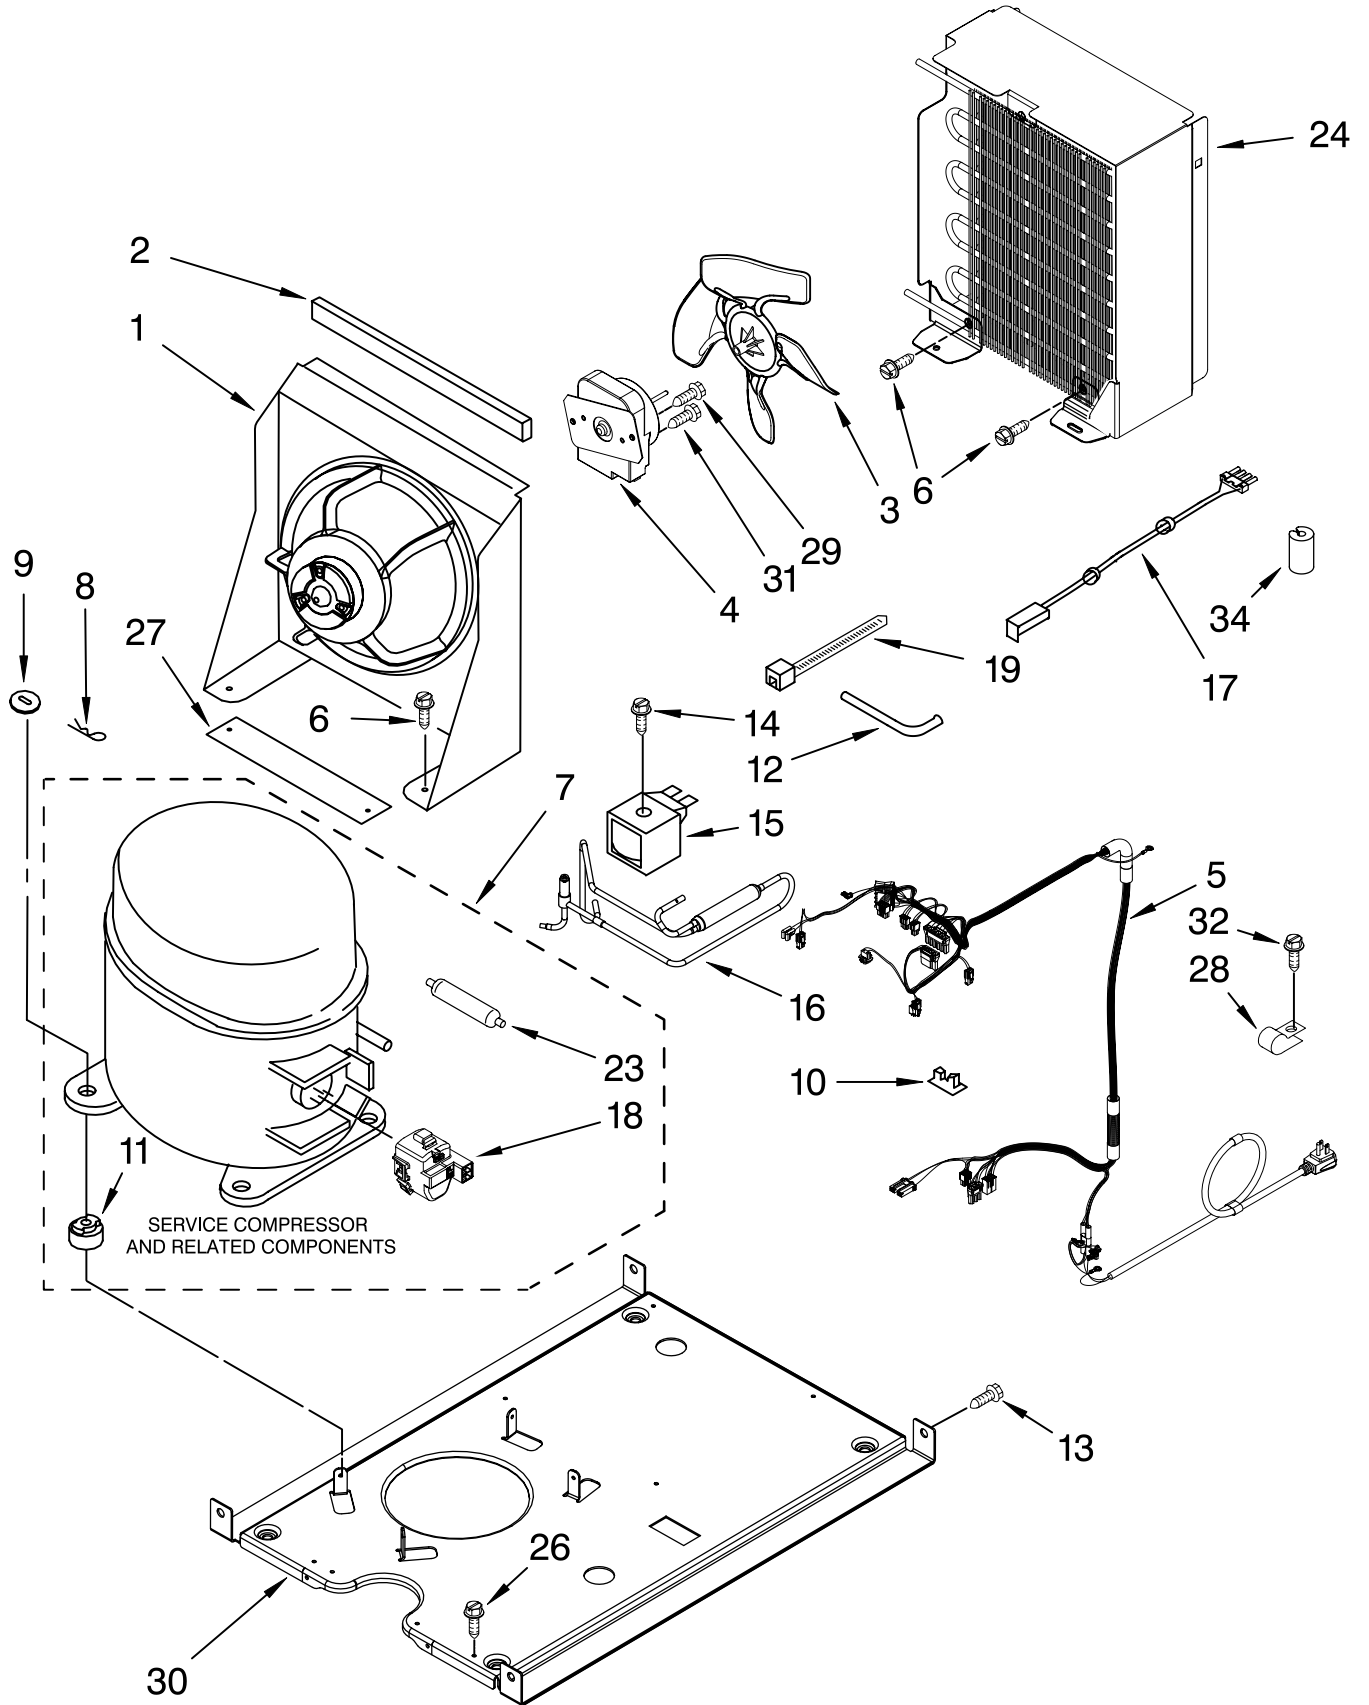

UNIT PARTS

For Models: KUIO18NNVS0
(Stainless Steel)

FOR ORDERING INFORMATION REFER TO PARTS PRICE LIST

UNIT PARTS

For Models: KUIO18NNVS0
(Stainless Steel)

Illus. No.	Part No.	DESCRIPTION
1	2185532	Bracket, Fan Mtg.
2	2185675	Pad, Foam
3	2188935	Blade, Fan
4	2315558	Motor & Mounting Plate Assembly
5	W10139121	Wiring Harness, Complete Unit (Includes Power Cord)
6	8281244	Screw
7	W10136195	Compressor (Includes Illus. 11 & 23)
8	A201435	Clip, Mounting
9	A201441	Shim (4)

Illus. No.	Part No.	DESCRIPTION
10	1115375	Clip-Wiring Grommet (4)
11	2217318	Production Service
	4387558	Service
12	2208415	Tube, Process
13	489423	Screw
14	489472	Screw
15	759112	Coil, Solenoid
16	W10129500	Hot Gas Valve Assy
17	2187629	Wiring Harness, Condenser Fan
18	W10136197	Start Relay & Overload Combo Device
19	2155774	Strap
23		Drier
	2319826	Production
	4387019	Service

Illus. No.	Part No.	DESCRIPTION
24	W10129494	Condenser-Shroud Assembly
26	488500	Screw
27	2217397	Pad, Foam (2)
28	2185960	Clamp-Service Cord
29	8281197	Screw
30	W10122014	Base, Unit
31	8281196	Screw
32	304392	Screw
34	2319835	Grommet-Cond.(1)

REFRIGERANT CHARGE

6.5 OZ. (R134A)

FOR ORDERING INFORMATION REFER TO PARTS PRICE LIST