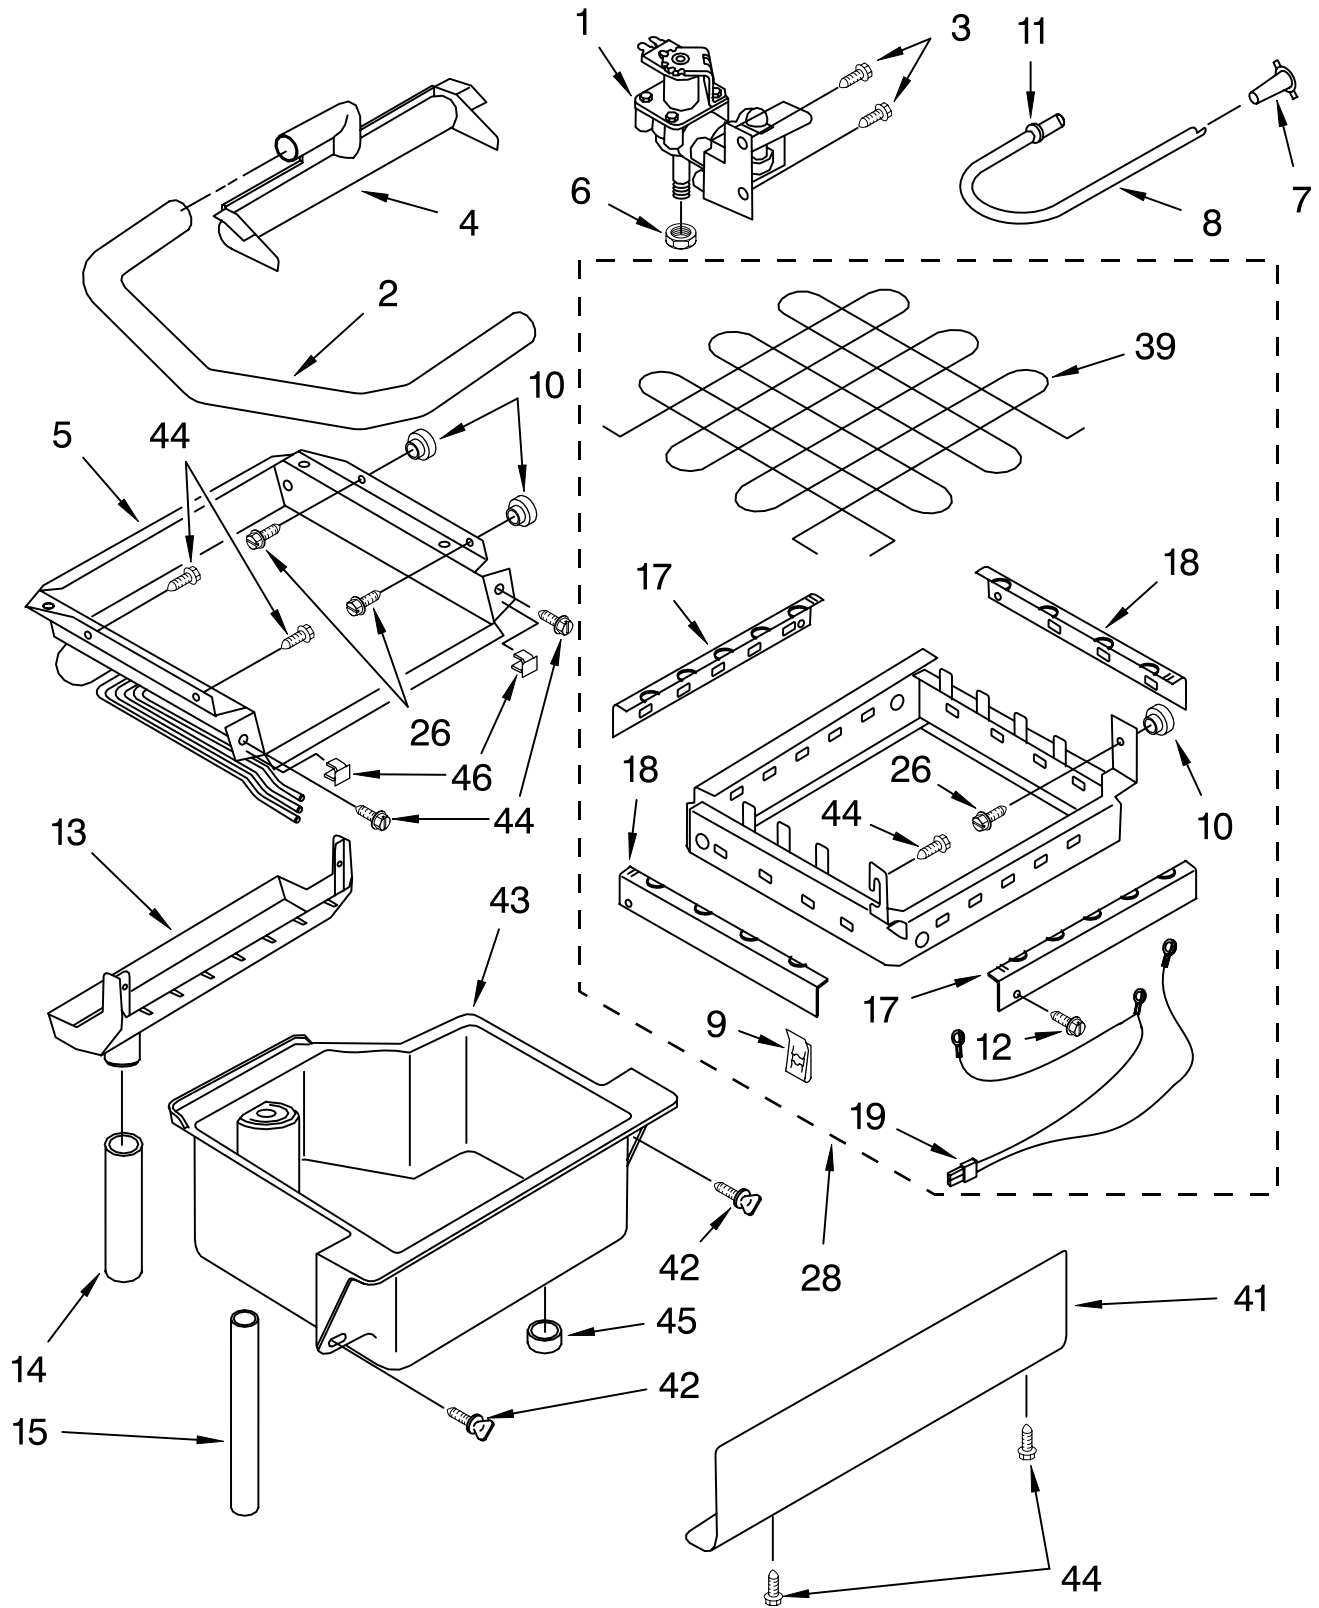

EVAPORATOR, ICE CUTTER GRID AND WATER PARTS

For Models: KUIS155HWH0, KUIS155HBT0, KUIS155HBL0, KUIS155HBS0
(WHITE) (BISCUIT) (BLACK) (STAINLESS STEEL)

FOR ORDERING INFORMATION REFER TO PARTS PRICE LIST

EVAPORATOR, ICE CUTTER GRID AND WATER PARTS

For Models: KUIS155HWH0, KUIS155HBT0, KUIS155HBL0, KUIS155HBS0
(WHITE) (BISCUIT) (BLACK) (STAINLESS STEEL)

Illus. No.	Part No.	DESCRIPTION
1	2185758	Valve, Complete Water
2	2185669	Tube, Plastic
3	488687	Screw 8-15 X 5/8
4	2185523	Dispenser, Water
5	2185684	Evaporator
6	627018	Nut, Compression
7	841707	Insert, Tube
8	2174662	Tube, Water Fill
9	488660	Nut, Speed
10	836667	Spacer
11	2208329	Fastener, Pushnut
12	489443	Screw
13	2185625	Reservoir, Water Slide
14	2185626	Tube
15	2185673	Hose, Overflow
17	2185615	Bracket, Front and Rear
18	2185611	Bracket, Side Left and Right
19	2185681	Harness, Grid
26	3400886	Screw 8-18 X 1 1/4
28	2185614	Grid Assembly (Complete)
39	2174754	Wire, Grid Cutter
41	2185570	Cover, Grid
42	681534	Thumb Screw
43	2185624	Reservoir, Water
44	3400884	Screw 8-18 X 5/8
45	2185696	Cap, Drain
46	3400909	Nut, Push-In

FOR ORDERING INFORMATION REFER TO PARTS PRICE LIST