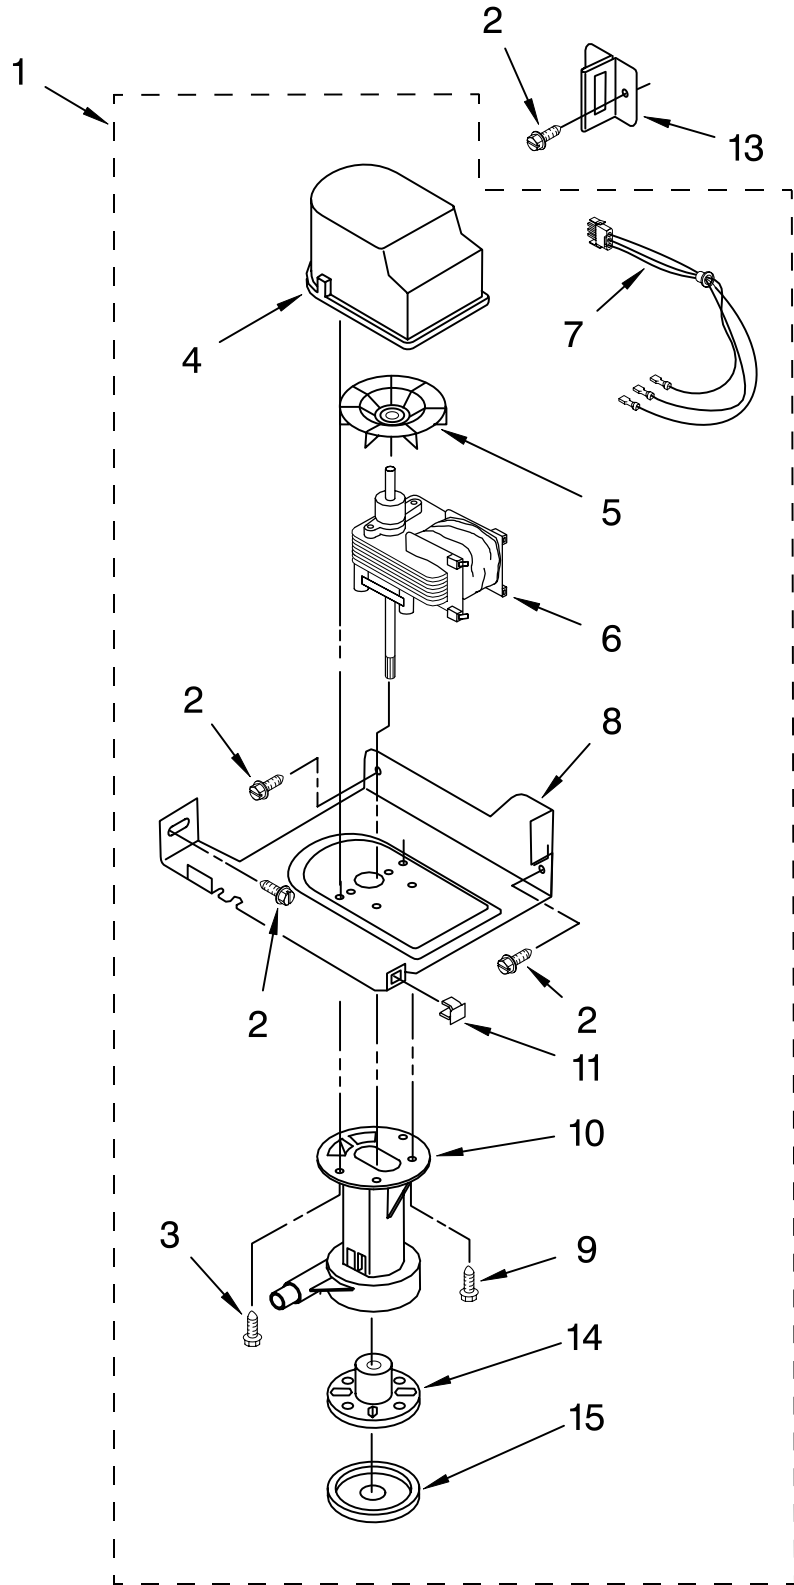

EVAPORATOR, ICE CUTTER GRID AND WATER PARTS

For Models: KUIS155HWH0, KUIS155HBT0, KUIS155HBL0, KUIS155HBS0
 (WHITE) (BISCUIT) (BLACK) (STAINLESS STEEL)

Illus. No.	Part No.	DESCRIPTION
1	2185758	Valve, Complete Water
2	2185669	Tube, Plastic
3	488687	Screw 8-15 X 5/8
4	2185523	Dispenser, Water
5	2185684	Evaporator
6	627018	Nut, Compression
7	841707	Insert, Tube
8	2174662	Tube, Water Fill
9	488660	Nut, Speed
10	836667	Spacer
11	2208329	Fastener, Pushnut
12	489443	Screw
13	2185625	Reservoir, Water Slide
14	2185626	Tube
15	2185673	Hose, Overflow
17	2185615	Bracket, Front and Rear
18	2185611	Bracket, Side Left and Right
19	2185681	Harness, Grid
26	3400886	Screw 8-18 X 1 1/4
28	2185614	Grid Assembly (Complete)
39	2174754	Wire, Grid Cutter
41	2185570	Cover, Grid
42	681534	Thumb Screw
43	2185624	Reservoir, Water
44	3400884	Screw 8-18 X 5/8
45	2185696	Cap, Drain
46	3400909	Nut, Push-In

FOR ORDERING INFORMATION REFER TO PARTS PRICE LIST

PUMP PARTS

For Models: **KUIS155HWH0**, **KUIS155HBT0**, **KUIS155HBL0**, **KUIS155HBS0**
 (WHITE) (BISCUIT) (BLACK) (STAINLESS STEEL)

Illus. No.	Part No.	DESCRIPTION
1	2185531	Pump, Water (Complete)
2	3400884	Screw 8-18 X 5/8
3	3400885	Screw 8-16 x 1/2
4	2185752	Housing, Motor
5	2185753	Blade, Fan
6	2185748	Motor, Pump
7	4388318	Wiring Harness
8	2185751	Bracket, Pump
9	3400883	Screw 8-32 X 1/2
10	2185750	Sleeve
11	3400909	Nut, Push-In
12	2185677	Cover, Pump
13	2185585	Bracket, Connector Assembly
14	2185754	Impeller, Pump
15	2185749	Cap, Pump