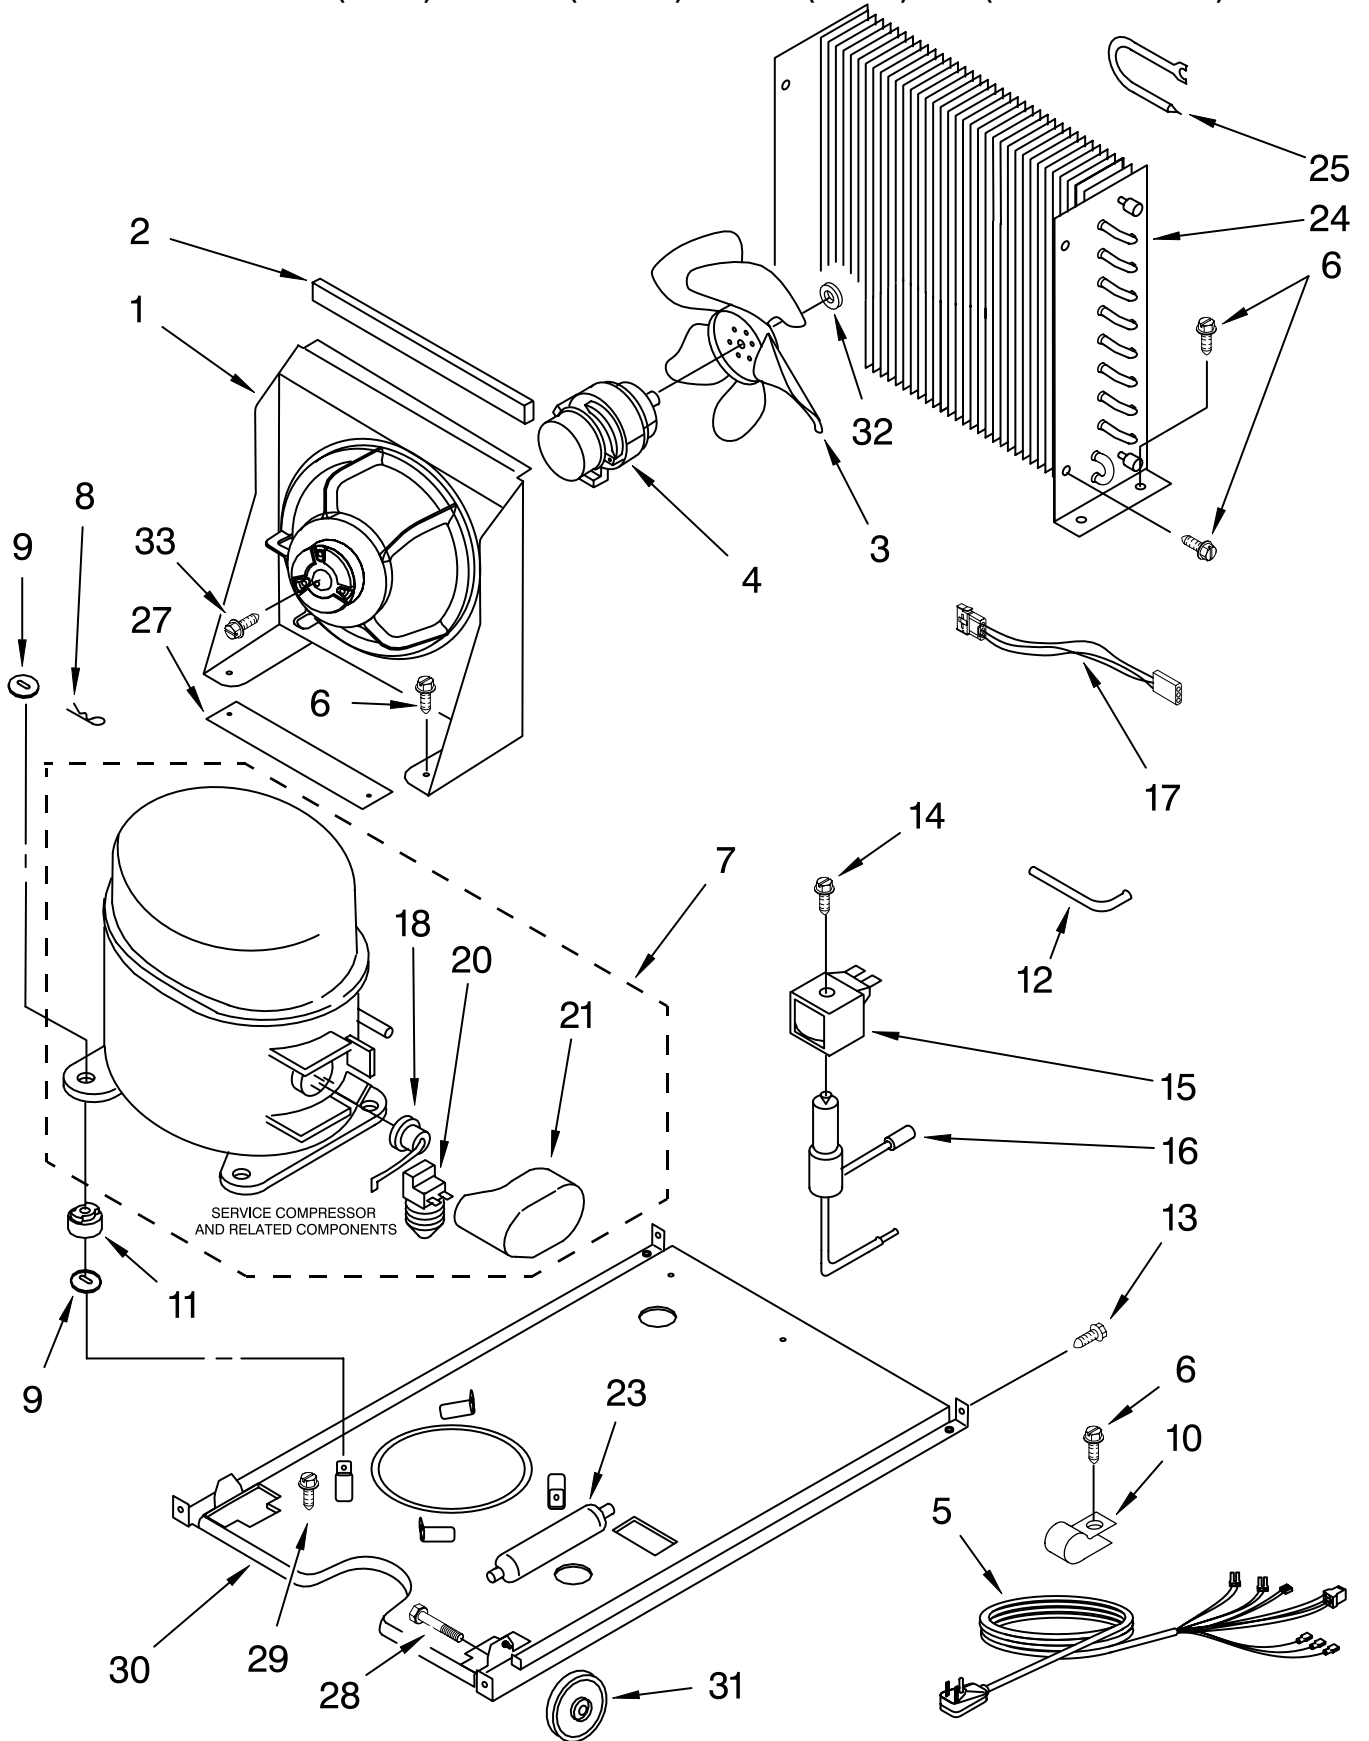

UNIT PARTS

For Models: **KUIS155HWH0**, **KUIS155HBT0**, **KUIS155HBL0**, **KUIS155HBS0**
(WHITE) (BISCUIT) (BLACK) (STAINLESS STEEL)

FOR ORDERING INFORMATION REFER TO PARTS PRICE LIST

UNIT PARTS

For Models: **KUIS155HWH0**, **KUIS155HBT0**, **KUIS155HBL0**, **KUIS155HBS0**
(WHITE) (BISCUIT) (BLACK) (STAINLESS STEEL)

<u>Illus. No.</u>	<u>Part No.</u>	<u>DESCRIPTION</u>
1	2185532	Bracket, Fan Mtg.
2	2185675	Pad, Foam
3	2190685	Blade, Fan
4	2183437	Motor, Fan
5	2185702	Wiring Harness, Unit (Power Cord)
6	304392	Screw 8-18 X 1/2
7	2176659	Compressor
8	8173857	Clip, Mounting
9	8173859	Shim (8)
10	2185960	Clamp (Power Cord)
11	8173837	Grommet (4)
12	2185548	Tube, Process
13	489423	Screw
14	489472	Screw
15	759112	Coil, Solenoid
16	759113	Valve, Body
17	2187260	Wiring Harness, Condenser Fan
18	2183404	Overload
20	2183410	Relay, Start
21	2162358	Cover, Terminal
23	2180801	Drier
24	2185529	Condenser
25	2180807	Accumulator
27	2185858	Pad, Foam (2)
28	3370389	Screw 10-32X15/16
29	489199	Screw, Ground 8-36 X 3/8
30	2185511	Base, Unit
31	302819	Wheel
32	486692	Nut, Speed
33	489494	Screw 8-32 X 3/4

REFRIGERANT CHARGE

6.5 OZ. (R134A)

FOR ORDERING INFORMATION REFER TO PARTS PRICE LIST