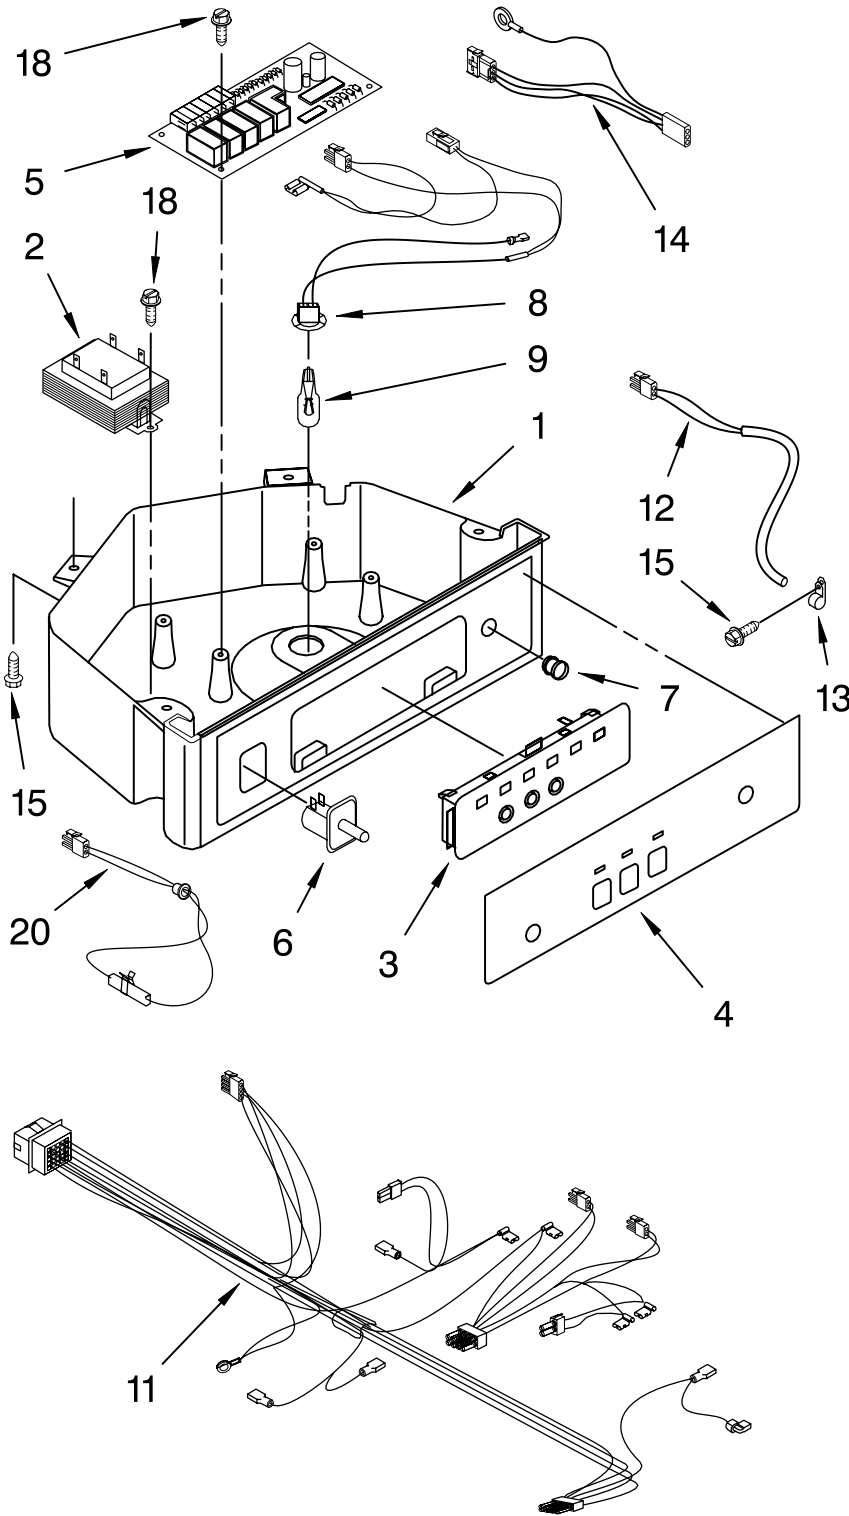

CONTROL PANEL PARTS

For Models: KUIS155HWH0, KUIS155HBT0, KUIS155HBL0, KUIS155HBS0
(WHITE) (BISCUIT) (BLACK) (STAINLESS STEEL)

Illus. No.	Part No.	DESCRIPTION
1	2185738	Box, Control
2	2185657	Transformer
3	2185592	Assembly, Switch (ALSO ORDER #4)
4	2185805W	Overlay
5	2185621	P.C. Board
6	2149705	Switch, Plunger
7	2185694	Lens, LED
8	2185692	Wiring Harness Grid/ Light
9	745362	Bulb
11	2185589	Wiring Harness, Control Box
12	2185679	Thermostat, Bin
13	2185825	Clamp
14	2185703	Wiring Harness, Main to Pump,
15	3400884	Screw 8-18 X 5/8
18	3400850	Screw 8-16 X 3/8
20	2185680	Thermister, Ice Control

FOR ORDERING INFORMATION REFER TO PARTS PRICE LIST