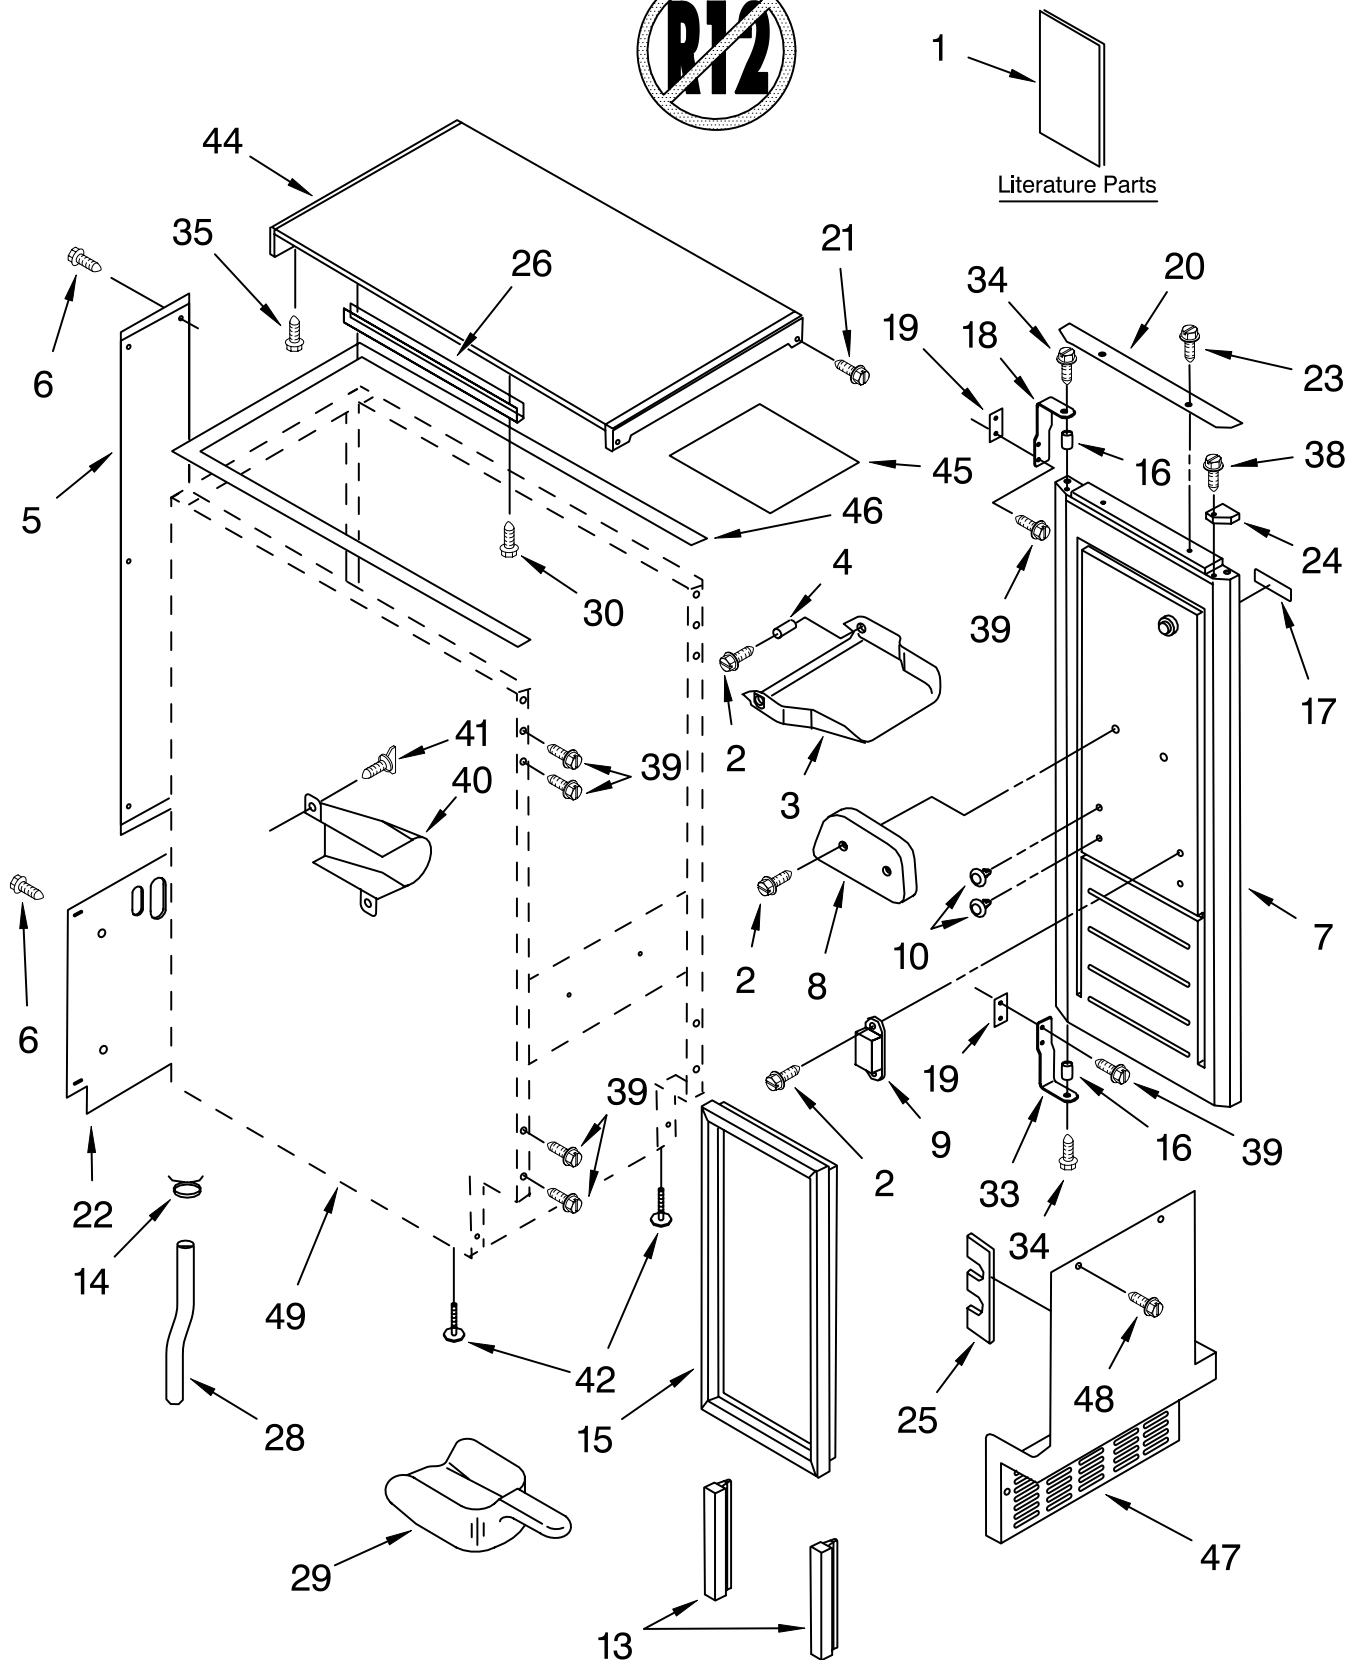

CABINET LINER AND DOOR PARTS

For Models: KUIS155HWH1, KUIS155HBT1, KUIS155HBL1, KUIS155HBS1
(WHITE) (BISCUIT) (BLACK) (STAINLESS STEEL)

ICE CUBE
MAKER

KitchenAid®

FOR ORDERING INFORMATION REFER TO PARTS PRICE LIST

CABINET LINER AND DOOR PARTS

For Models: KUIS155HWH1, KUIS155HBT1, KUIS155HBL1, KUIS155HBS1
(WHITE) (BISCUIT) (BLACK) (STAINLESS STEEL)

Illus. No.	Part No.	DESCRIPTION	Illus. No.	Part No.	DESCRIPTION	Illus. No.	Part No.	DESCRIPTION
1	LIT2185993 LIT2185734	Literature Parts Use & Care Guide Service & Wiring Sheet	22	2185730	Assembly, Unit Cover	47		Grill, Front
2	3400886	Screw 8-18 X 1 1/4	23	8281137	White Screw, Handle		2185571W	White
3	2185742	Bin, Door		8281140	Biscuit		2185571T	Biscuit
4	2185678	Spacer		8281138	Black		2185571B	Black
5	2185575	Cover, Wiring	24		Filler, Endcap Left Side	48	489474	Screw 8-18 X 1
6	489442	Screw		2185655W	White	49		Cabinet & Liner (NOT SERVICED)
7		Door		2185655T	Biscuit	Parts Not Illustrated and		
	2932800W	White		2185655B	Black	Optional Parts (Not Included)		
	2932800T	Biscuit		2185656W	White			
	2932800B	Black		2185656T	Biscuit	8171307		Cleaner, Icemaker
	2932800BS	Stainless Steel		2185656B	Black	503695		Sealer, Cork (1/4 Pound)
8	2185695	Cam, Door	25	2185756	Pad, Foam	797403		Cement, Insulation (1 Oz.)
9	2185991	Assembly, Magnetic Catch	26	2185691	Channel, Wiring	505587		Sealer, Mastic (1 Qt.)
10	2189000	Plug, Hole	28	2185989	Tube, Drain	212643		Sealer, Gum (22 Pcs. 3/16" x 7")
13	2185777	Gasket, Bottom	29	585158	Scoop	479976		Kit, Insulation (5 Pcs. 3" x 24" x 48")
14	2208483	Clamp	30	3400884	Screw 8-18 X 5/8	978025		Valve, Access (1/4")
15	2185776	Gasket, Door	33	2185711	Hinge, Bottom	978026		Valve, Access (5/16")
16	2185640	Sleeve, Hinge	34	2185712	Pin, Hinge	978027		Valve, Access (3/8")
17		Nameplate	35	489048	Screw, Ground 8-32 X 1/2	978028		Valve, Access (1/2")
	2188149	White	38	348689	Screw 8-18 X 3/4	978029		Valve, Access (5/8")
	2200935	Biscuit	39	489423	Screw 10-32X11/16	978030		Valve, Access (3/4")
	2188151	Black	40	2185927	Holder, Scoop			
18	2185710	Hinge, Top	41	681534	Thumbscrew			
19	2185709	Shim, Hinge	42	3376439	Leg, Leveler			
20		Handle, Door	44		Top			
	2185862W	White		2929700W	White			
	2185862T	Biscuit		2929700T	Biscuit			
	2185862B	Black		2929700B	Black			
21	3400887	Screw 8-18 X 1/2	45	2185690	Shield, Electrical			
			46	2185645	Gasket, Top Panel			

FOR ORDERING INFORMATION REFER TO PARTS PRICE LIST