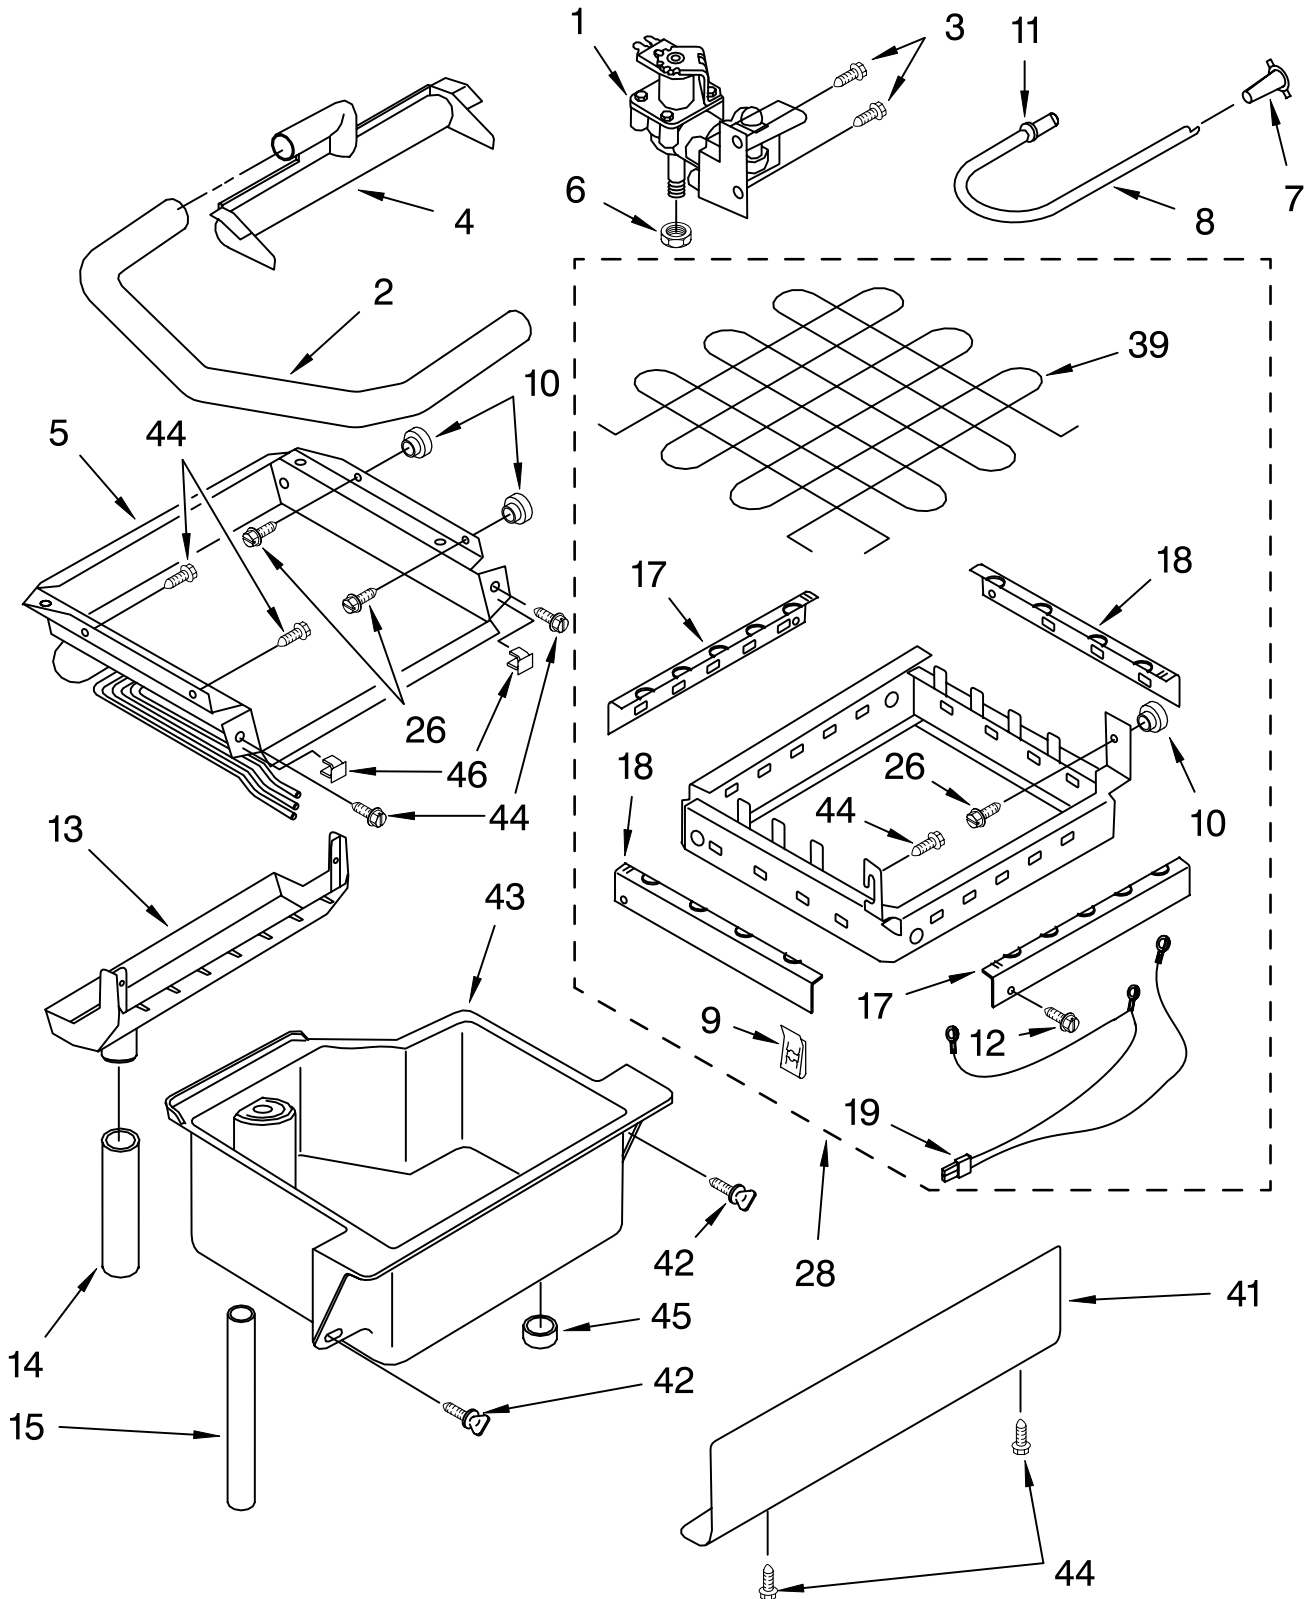

EVAPORATOR, ICE CUTTER GRID AND WATER PARTS

For Models: KUIS155HWH1, KUIS155HBT1, KUIS155HBL1, KUIS155HBS1
(WHITE) (BISCUIT) (BLACK) (STAINLESS STEEL)

FOR ORDERING INFORMATION REFER TO PARTS PRICE LIST

EVAPORATOR, ICE CUTTER GRID AND WATER PARTS

For Models: KUIS155HWH1, KUIS155HBT1, KUIS155HBL1, KUIS155HBS1
(WHITE) (BISCUIT) (BLACK) (STAINLESS STEEL)

Illus. No.	Part No.	DESCRIPTION
1	2185758	Valve, Complete Water
2	2185669	Tube, Plastic
3	488687	Screw 8-15 X 5/8
4	2185523	Dispenser, Water
5	2208328	Evaporator
6	627018	Nut, Compression
7	841707	Insert, Tube
8	2174662	Tube, Water Fill
9	488660	Nut, Speed
10	836667	Spacer
11	2208329	Fastener, Pushnut
12	489443	Screw
13	2185625	Reservoir, Water Slide
14	2185626	Tube
15	2185673	Hose, Overflow
17	2185615	Bracket, Front and Rear
18	2185611	Bracket, Side Left and Right
19	2185681	Harness, Grid
26	3400886	Screw 8-18 X 1 1/4
28	2185614	Grid Assembly (Complete)
39	2174754	Wire, Grid Cutter
41	2185570	Cover, Grid
42	681534	Thumbscrew
43	2185624	Reservoir, Water
44	3400884	Screw 8-18 X 5/8
45	2185696	Cap, Drain
46	3400909	Nut, Push-In

FOR ORDERING INFORMATION REFER TO PARTS PRICE LIST