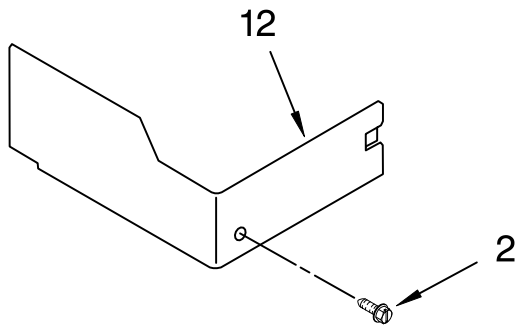

# EVAPORATOR, ICE CUTTER GRID AND WATER PARTS

For Models: KUIS155HWH1, KUIS155HBT1, KUIS155HBL1, KUIS155HBS1  
(WHITE) (BISCUIT) (BLACK) (STAINLESS STEEL)

<b>Illus. No.</b>	<b>Part No.</b>	<b>DESCRIPTION</b>
1	2185758	Valve, Complete Water
2	2185669	Tube, Plastic
3	488687	Screw 8-15 X 5/8
4	2185523	Dispenser, Water
5	2208328	Evaporator
6	627018	Nut, Compression
7	841707	Insert, Tube
8	2174662	Tube, Water Fill
9	488660	Nut, Speed
10	836667	Spacer
11	2208329	Fastener, Pushnut
12	489443	Screw
13	2185625	Reservoir, Water Slide
14	2185626	Tube
15	2185673	Hose, Overflow
17	2185615	Bracket, Front and Rear
18	2185611	Bracket, Side Left and Right
19	2185681	Harness, Grid
26	3400886	Screw 8-18 X 1 1/4
28	2185614	Grid Assembly (Complete)
39	2174754	Wire, Grid Cutter
41	2185570	Cover, Grid
42	681534	Thumbscrew
43	2185624	Reservoir, Water
44	3400884	Screw 8-18 X 5/8
45	2185696	Cap, Drain
46	3400909	Nut, Push-In

# PUMP PARTS

For Models: KUIS155HWH1, KUIS155HBT1, KUIS155HBL1, KUIS155HBS1  
(WHITE) (BISCUIT) (BLACK) (STAINLESS STEEL)

Illus. No.	Part No.	DESCRIPTION
------------	----------	-------------

- |    |         |                             |
|----|---------|-----------------------------|
| 1  | 2185531 | Pump, Water (Complete)      |
| 2  | 3400884 | Screw 8-18 X 5/8            |
| 3  | 3400885 | Screw 8-16 x 1/2            |
| 4  | 2185752 | Housing, Motor              |
| 5  | 2185753 | Blade, Fan                  |
| 6  | 2185748 | Motor, Pump                 |
| 7  | 4388318 | Wiring Harness              |
| 8  | 2185751 | Bracket, Pump               |
| 9  | 3400883 | Screw 8-32 X 1/2            |
| 10 | 2185750 | Sleeve                      |
| 11 | 3400909 | Nut, Push-In                |
| 12 | 2185677 | Cover, Pump                 |
| 13 | 2185585 | Bracket, Connector Assembly |
| 14 | 2185754 | Impeller, Pump              |
| 15 | 2185749 | Cap, Pump                   |