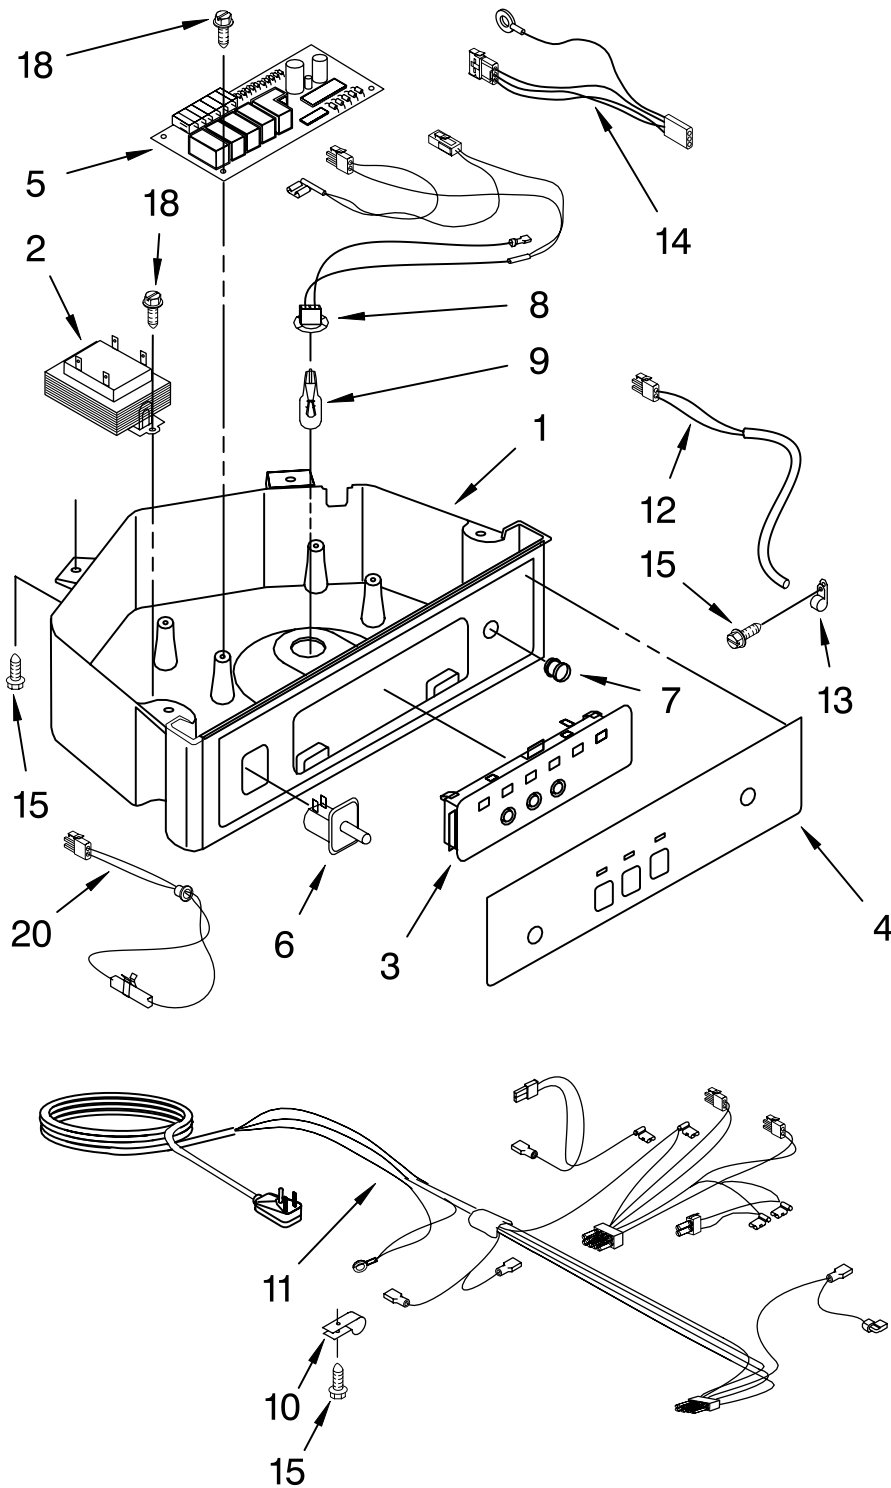

CONTROL PANEL PARTS

For Models: KUIS155HWH1, KUIS155HBT1, KUIS155HBL1, KUIS155HBS1
(WHITE) (BISCUIT) (BLACK) (STAINLESS STEEL)

Illus. No.	Part No.	DESCRIPTION
1	2185738	Box, Control
2	2185657	Transformer
3	2185592	Assembly, Switch (ALSO ORDER #4)
4	2208317W	Overlay
5	2185947	P.C. Board
6	2149705	Switch, Plunger
7	2185694	Lens, LED
8	2185692	Wiring Harness Grid/ Light
9	745362	Bulb
10	2185788	Clamp
11	2187286	Wiring Harness, Complete Unit (Includes Power Cord)
12	2185679	Thermostat, Bin
13	2185825	Clamp
14	2185703	Wiring Harness, Main to Pump,
15	3400884	Screw 8-18 X 5/8
18	3400850	Screw 8-16 X 3/8
20	2185680	Thermister, Ice Control

FOR ORDERING INFORMATION REFER TO PARTS PRICE LIST