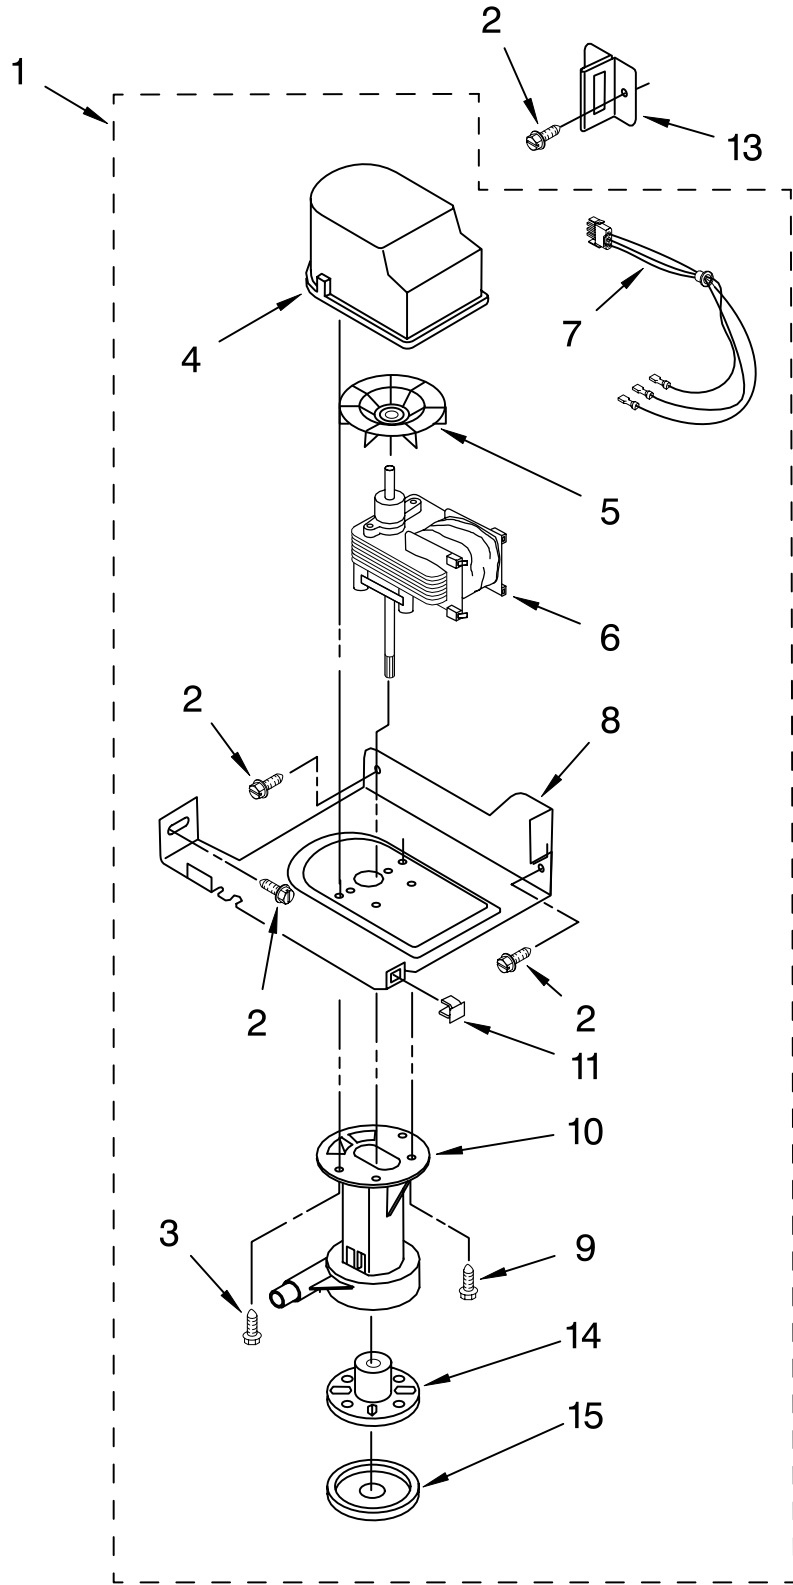

# EVAPORATOR, ICE CUTTER GRID AND WATER PARTS

For Models: KUIS155HWH1, KUIS155HBT1, KUIS155HBL1, KUIS155HBS1  
(WHITE) (BISCUIT) (BLACK) (STAINLESS STEEL)

<b>Illus. No.</b>	<b>Part No.</b>	<b>DESCRIPTION</b>
1	2185758	Valve, Complete Water
2	2185669	Tube, Plastic
3	488687	Screw 8-15 X 5/8
4	2185523	Dispenser, Water
5	2208328	Evaporator
6	627018	Nut, Compression
7	841707	Insert, Tube
8	2174662	Tube, Water Fill
9	488660	Nut, Speed
10	836667	Spacer
11	2208329	Fastener, Pushnut
12	489443	Screw
13	2185625	Reservoir, Water Slide
14	2185626	Tube
15	2185673	Hose, Overflow
17	2185615	Bracket, Front and Rear
18	2185611	Bracket, Side Left and Right
19	2185681	Harness, Grid
26	3400886	Screw 8-18 X 1 1/4
28	2185614	Grid Assembly (Complete)
39	2174754	Wire, Grid Cutter
41	2185570	Cover, Grid
42	681534	Thumbscrew
43	2185624	Reservoir, Water
44	3400884	Screw 8-18 X 5/8
45	2185696	Cap, Drain
46	3400909	Nut, Push-In

# PUMP PARTS

For Models: KUIS155HWH1, KUIS155HBT1, KUIS155HBL1, KUIS155HBS1  
(WHITE) (BISCUIT) (BLACK) (STAINLESS STEEL)

Illus. No.	Part No.	DESCRIPTION
------------	----------	-------------

- |    |         |                             |
|----|---------|-----------------------------|
| 1  | 2185531 | Pump, Water (Complete)      |
| 2  | 3400884 | Screw 8-18 X 5/8            |
| 3  | 3400885 | Screw 8-16 x 1/2            |
| 4  | 2185752 | Housing, Motor              |
| 5  | 2185753 | Blade, Fan                  |
| 6  | 2185748 | Motor, Pump                 |
| 7  | 4388318 | Wiring Harness              |
| 8  | 2185751 | Bracket, Pump               |
| 9  | 3400883 | Screw 8-32 X 1/2            |
| 10 | 2185750 | Sleeve                      |
| 11 | 3400909 | Nut, Push-In                |
| 12 | 2185677 | Cover, Pump                 |
| 13 | 2185585 | Bracket, Connector Assembly |
| 14 | 2185754 | Impeller, Pump              |
| 15 | 2185749 | Cap, Pump                   |