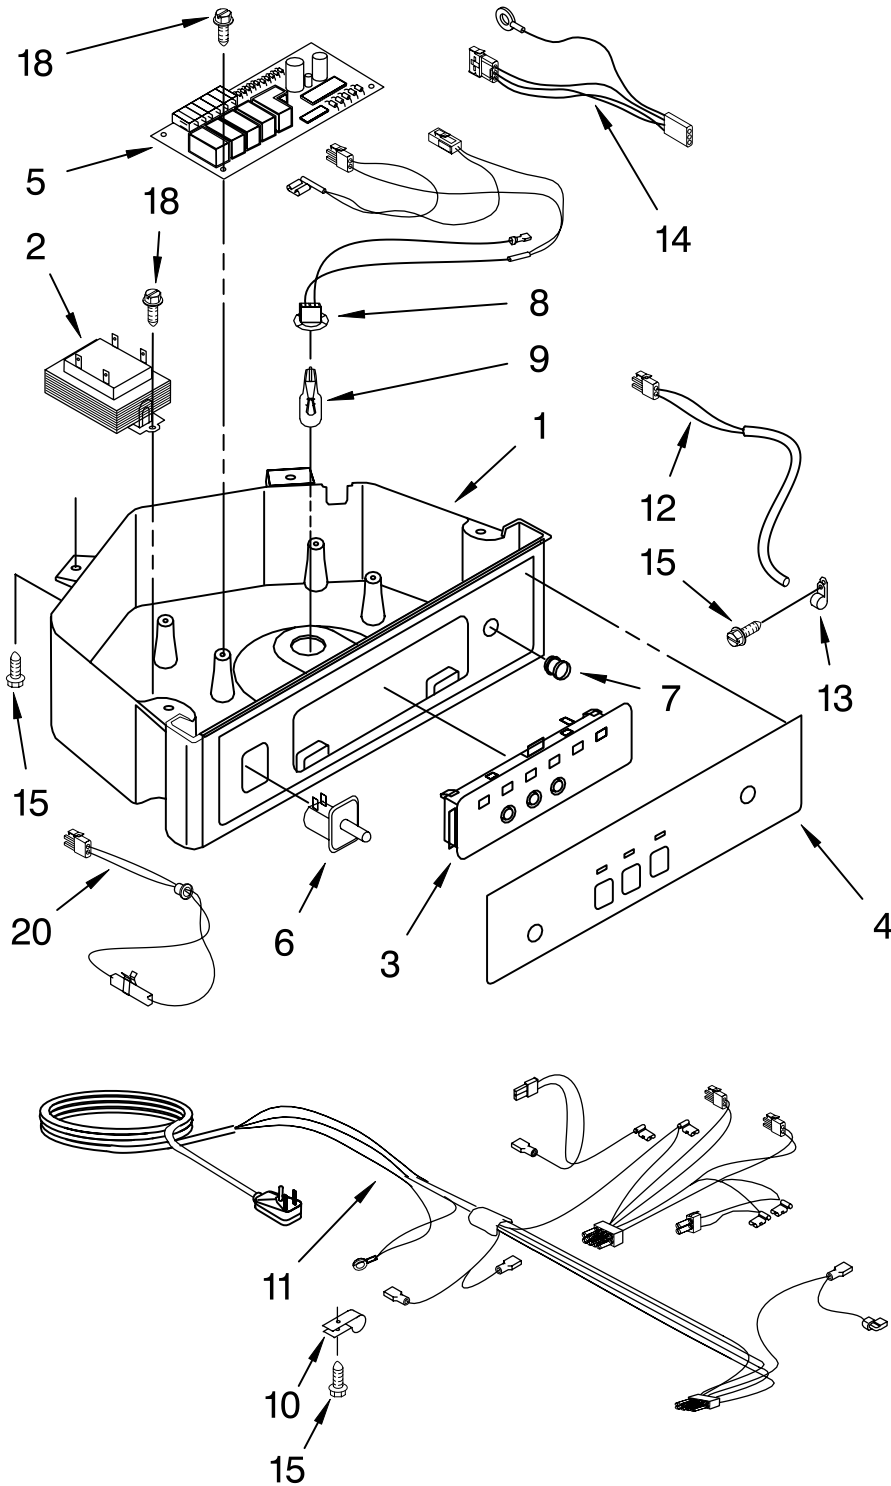

EVAPORATOR, ICE CUTTER GRID AND WATER PARTS

For Models: KUIS155HWH4, KUIS155HBT4, KUIS155HBL4, KUIS155HBS4
 (WHITE) (BISCUIT) (BLACK) (STAINLESS STEEL)

Illus. No.	Part No.	DESCRIPTION
1	2185758	Valve, Complete Water
2	2217286	Tube, Plastic
3	488687	Screw 8-15 X 5/8
4	2185523	Dispenser, Water
5	2217269	Evaporator
6	627018	Nut, Compression
7	841707	Insert, Tube
8	2172593	Tube, Water Fill
9	488660	Nut, Speed
10	836667	Spacer
11	2208539	Fastener, Pushnut
12	489443	Screw
13	2185625	Reservoir, Water Slide
14	2185626	Tube
15	2185673	Hose, Overflow
16	2217310	Guide-Ice, Grid
17	2185615	Bracket, Front and Rear
18	2185611	Bracket, Side Left and Right
19	2185681	Harness, Grid
22	2208533	Tube
23	487627	Ball Sleeve
24	487857	Nut, Ball Sleeve
26	3400886	Screw 8-18 X 1 1/4
28	2185614	Grid Assembly (Complete)
39	2174754	Wire, Grid Cutter
41	2185570	Cover, Grid
42	8281228	Thumbscrew
43	2185624	Reservoir, Water
44	3400884	Screw 8-18 X 5/8
45	2185696	Cap, Drain
46	3400909	Nut, Push-In

FOR ORDERING INFORMATION REFER TO PARTS PRICE LIST

PUMP PARTS

For Models: KUIS155HWH4, KUIS155HBT4, KUIS155HBL4, KUIS155HBS4
(WHITE) (BISCUIT) (BLACK) (STAINLESS STEEL)

Illus. No.	Part No.	DESCRIPTION
1	2217220	Pump, Water (Complete)
2	3400884	Screw 8-18 X 5/8
3	2185677	Cover, Pump
4	2185585	Bracket, Connector Assembly

FOR ORDERING INFORMATION REFER TO PARTS PRICE LIST

CONTROL PANEL PARTS

For Models: KUIS155HWH4, KUIS155HBT4, KUIS155HBL4, KUIS155HBS4
(WHITE) (BISCUIT) (BLACK) (STAINLESS STEEL)

Illus. No.	Part No.	DESCRIPTION
1	2185738	Box, Control
2	2185657	Transformer
3	2185592	Assembly, Switch (ALSO ORDER #4)
4	2208317W	Overlay
5	6100499	P.C. Board
6	2149705	Switch, Plunger
7	2185694	Lens, LED
8	2185692	Wiring Harness Grid/ Light
9	745362	Bulb
10	2185788	Clamp
11	2187286	Wiring Harness, Complete Unit (Includes Power Cord)
12	2217288	Thermostat, Bin
13	2185825	Clamp
14	2185703	Wiring Harness, Main to Pump,
15	3400884	Screw 8-18 X 5/8
18	3400850	Screw 8-16 X 3/8
20	2217289	Thermister, Ice Control