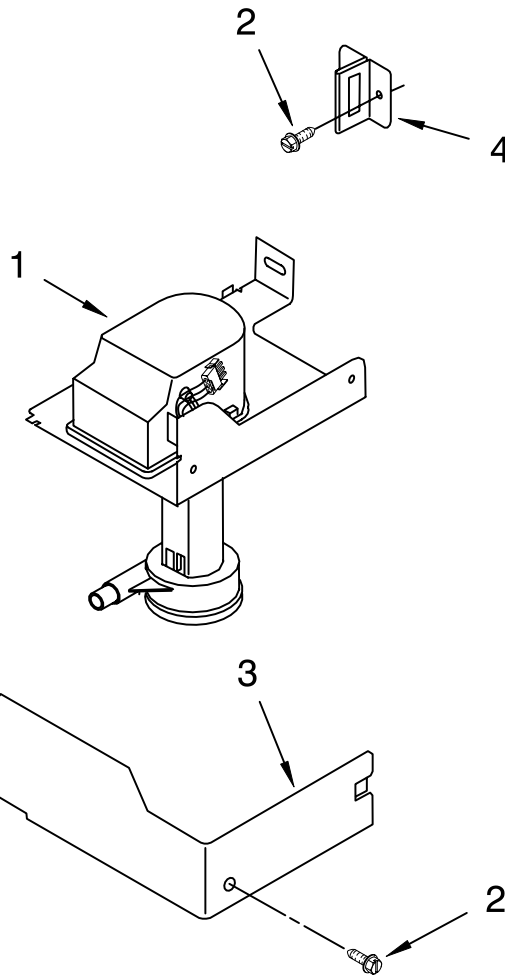

EVAPORATOR, ICE CUTTER GRID AND WATER PARTS

For Models: KUIS155HWH4, KUIS155HBT4, KUIS155HBL4, KUIS155HBS4
 (WHITE) (BISCUIT) (BLACK) (STAINLESS STEEL)

Illus. No.	Part No.	DESCRIPTION
1	2185758	Valve, Complete Water
2	2217286	Tube, Plastic
3	488687	Screw 8-15 X 5/8
4	2185523	Dispenser, Water
5	2217269	Evaporator
6	627018	Nut, Compression
7	841707	Insert, Tube
8	2172593	Tube, Water Fill
9	488660	Nut, Speed
10	836667	Spacer
11	2208539	Fastener, Pushnut
12	489443	Screw
13	2185625	Reservoir, Water Slide
14	2185626	Tube
15	2185673	Hose, Overflow
16	2217310	Guide-Ice, Grid
17	2185615	Bracket, Front and Rear
18	2185611	Bracket, Side Left and Right
19	2185681	Harness, Grid
22	2208533	Tube
23	487627	Ball Sleeve
24	487857	Nut, Ball Sleeve
26	3400886	Screw 8-18 X 1 1/4
28	2185614	Grid Assembly (Complete)
39	2174754	Wire, Grid Cutter
41	2185570	Cover, Grid
42	8281228	Thumbscrew
43	2185624	Reservoir, Water
44	3400884	Screw 8-18 X 5/8
45	2185696	Cap, Drain
46	3400909	Nut, Push-In

FOR ORDERING INFORMATION REFER TO PARTS PRICE LIST

PUMP PARTS

For Models: KUIS155HWH4, KUIS155HBT4, KUIS155HBL4, KUIS155HBS4
(WHITE) (BISCUIT) (BLACK) (STAINLESS STEEL)

Illus. No.	Part No.	DESCRIPTION
1	2217220	Pump, Water (Complete)
2	3400884	Screw 8-18 X 5/8
3	2185677	Cover, Pump
4	2185585	Bracket, Connector Assembly

FOR ORDERING INFORMATION REFER TO PARTS PRICE LIST

CONTROL PANEL PARTS

For Models: KUIS155HWH4, KUIS155HBT4, KUIS155HBL4, KUIS155HBS4
(WHITE) (BISCUIT) (BLACK) (STAINLESS STEEL)

Illus. No.	Part No.	DESCRIPTION
1	2185738	Box, Control
2	2185657	Transformer
3	2185592	Assembly, Switch (ALSO ORDER #4)
4	2208317W	Overlay
5	6100499	P.C. Board
6	2149705	Switch, Plunger
7	2185694	Lens, LED
8	2185692	Wiring Harness Grid/ Light
9	745362	Bulb
10	2185788	Clamp
11	2187286	Wiring Harness, Complete Unit (Includes Power Cord)
12	2217288	Thermostat, Bin
13	2185825	Clamp
14	2185703	Wiring Harness, Main to Pump,
15	3400884	Screw 8-18 X 5/8
18	3400850	Screw 8-16 X 3/8
20	2217289	Thermister, Ice Control