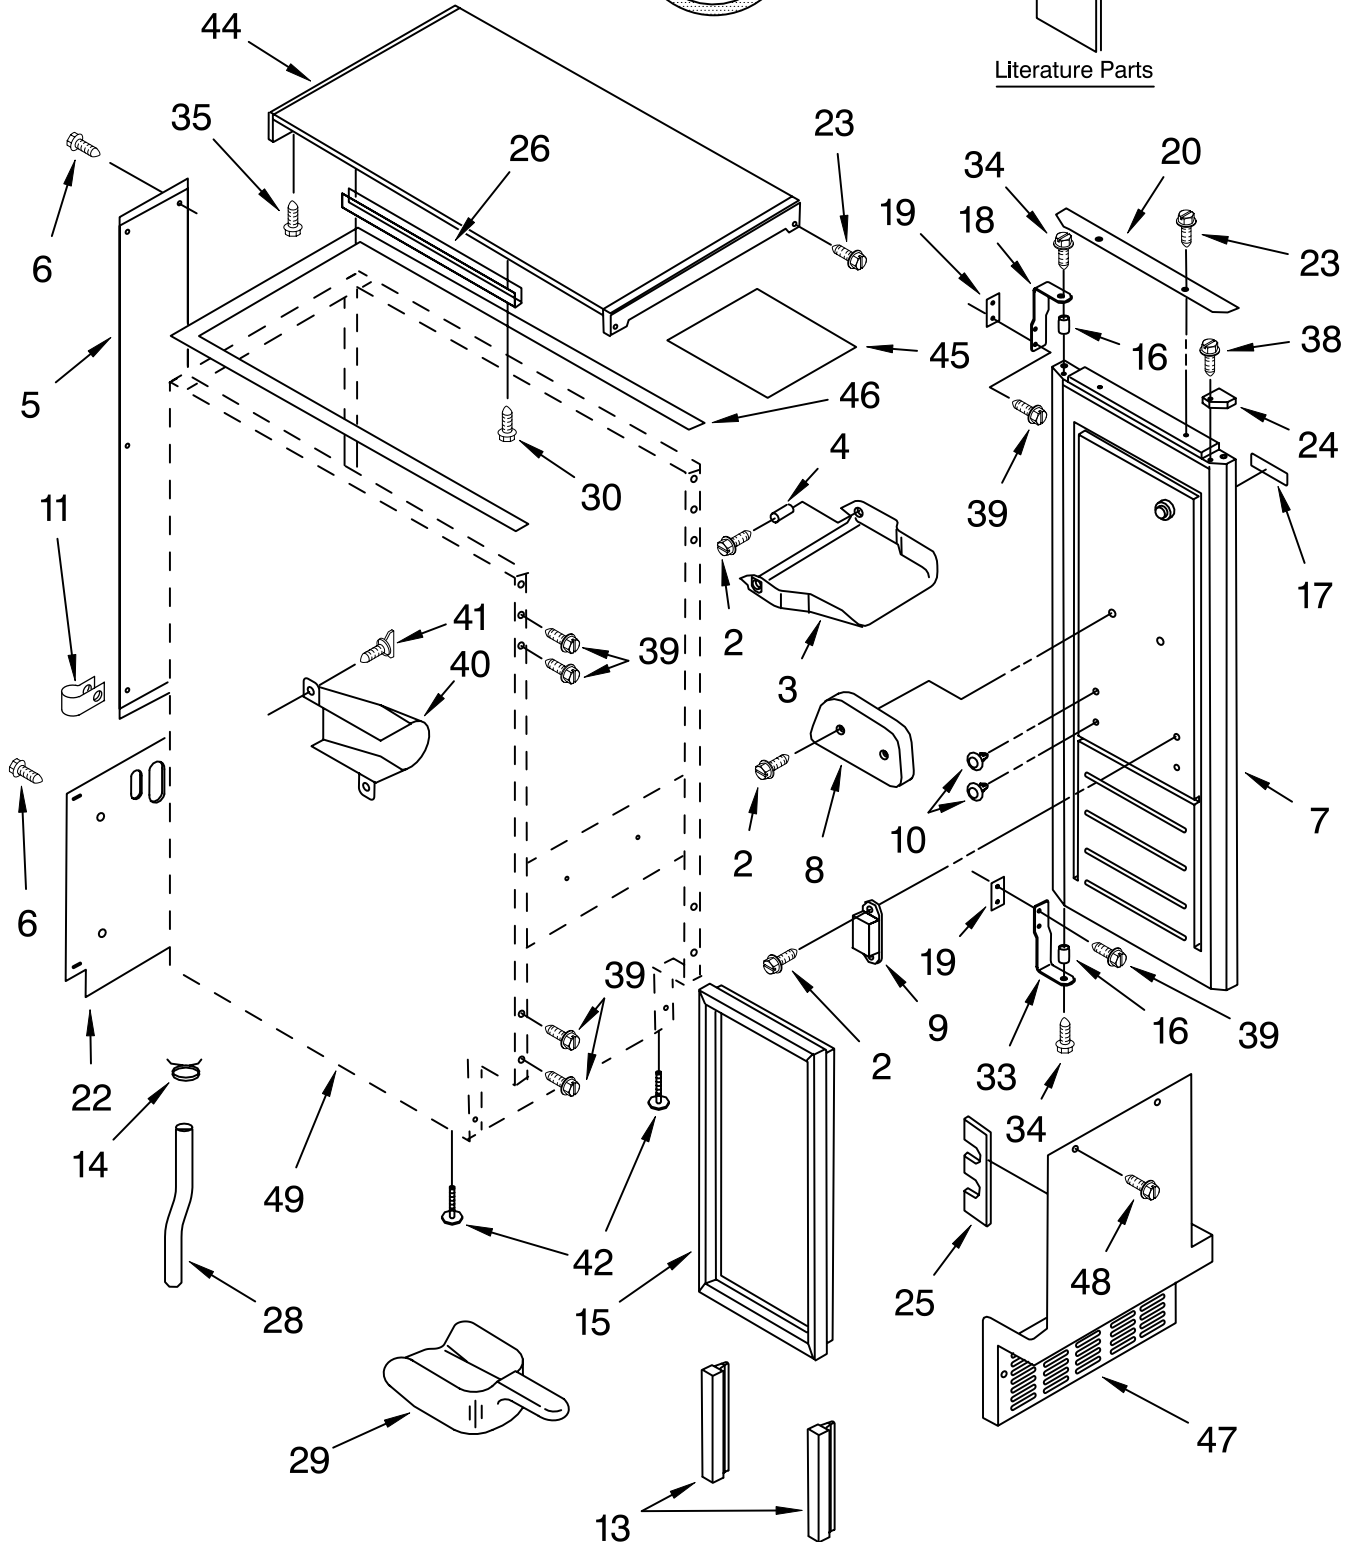

CABINET LINER AND DOOR PARTS

For Models: KUIS155HWH4, KUIS155HBT4, KUIS155HBL4, KUIS155HBS4
(WHITE) (BISCUIT) (BLACK) (STAINLESS STEEL)

ICE CUBE
MAKER

KitchenAid®

FOR ORDERING INFORMATION REFER TO PARTS PRICE LIST

CABINET LINER AND DOOR PARTS

For Models: KUIS155HWH4, KUIS155HBT4, KUIS155HBL4, KUIS155HBS4
(WHITE) (BISCUIT) (BLACK) (STAINLESS STEEL)

Illus. No.	Part No.	DESCRIPTION	Illus. No.	Part No.	DESCRIPTION	Illus. No.	Part No.	DESCRIPTION
1	LIT2217246	Literature Parts Use & Care Guide	23	8281188	Screw White	Parts Not Illustrated and Optional Parts (Not Included)		
	LIT2217232	Service & Wiring Sheet		8281187	Biscuit			
2	3400886	Screw 8-18 X 1 1/4	24	8281186	Black			
3	2185742	Bin, Door			Filler, Endcap Left Side			
4	2185678	Spacer		2185655W	White	8171307		Cleaner, Icemaker
5	2185575	Cover, Wiring		2185655T	Biscuit	503695		Sealer, Cork (1/4 Pound)
6	489442	Screw		2185655B	Black	797403		Cement, Insulation (1 Oz.)
7		Door			Right Side	505587		Sealer, Mastic (1 Qt.)
	2932800W	White		2185656W	White	212643		Sealer, Gum (22 Pcs. 3/16" x 7")
	2932800T	Biscuit		2185656T	Biscuit	479976		Kit, Insulation (5 Pcs. 3" x 24" x 48")
	2932800B	Black		2185656B	Black	978025		Valve, Access (1/4")
	2932800BS	Stainless Steel	25	2185756	Pad, Foam	978026		Valve, Access (5/16")
8	2185695	Cam, Door	26	2185691	Channel, Wiring	978027		Valve, Access (3/8")
9	2185991	Assembly, Magnetic Catch	28	2185989	Tube, Drain	978028		Valve, Access (1/2")
10	2189000	Plug, Hole	29	585158	Scoop	978029		Valve, Access (5/8")
11	489385	Tube Clamp	30	3400884	Screw 8-18 X 5/8	978030		Valve, Access (3/4")
13	2185777	Gasket, Bottom	33	2185711	Hinge, Bottom			
14	2208483	Clamp	34	2185712	Pin, Hinge			
15	2185776	Gasket, Door	35	489048	Screw, Ground 8-32 X 1/2			
16	2185640	Sleeve, Hinge	38	348689	Screw 8-18 X 3/4			
17		Nameplate	39	489423	Screw 10-32X11/16			
	2212760	White	40	2185927	Holder, Scoop			
	2212761	Biscuit	41	8281228	Thumbscrew			
	2212762	Black	42	3376439	Leg, Leveler			
18	2185710	Hinge, Top	44		Top			
19	2185709	Shim, Hinge		2929700W	White			
20		Handle, Door		2929700T	Biscuit			
	2208492W	White		2929700B	Black			
	2208492T	Biscuit	45	2185690	Shield, Electrical			
	2208492B	Black	46	2185645	Gasket, Top Panel			
22	2185730	Assembly, Unit Cover	47		Grill, Front			
				2185571W	White			
				2185571T	Biscuit			
				2185571B	Black			
			48	489474	Screw 8-18 X 1			
			49		Cabinet & Liner (NOT SERVICED)			

FOR ORDERING INFORMATION REFER TO PARTS PRICE LIST