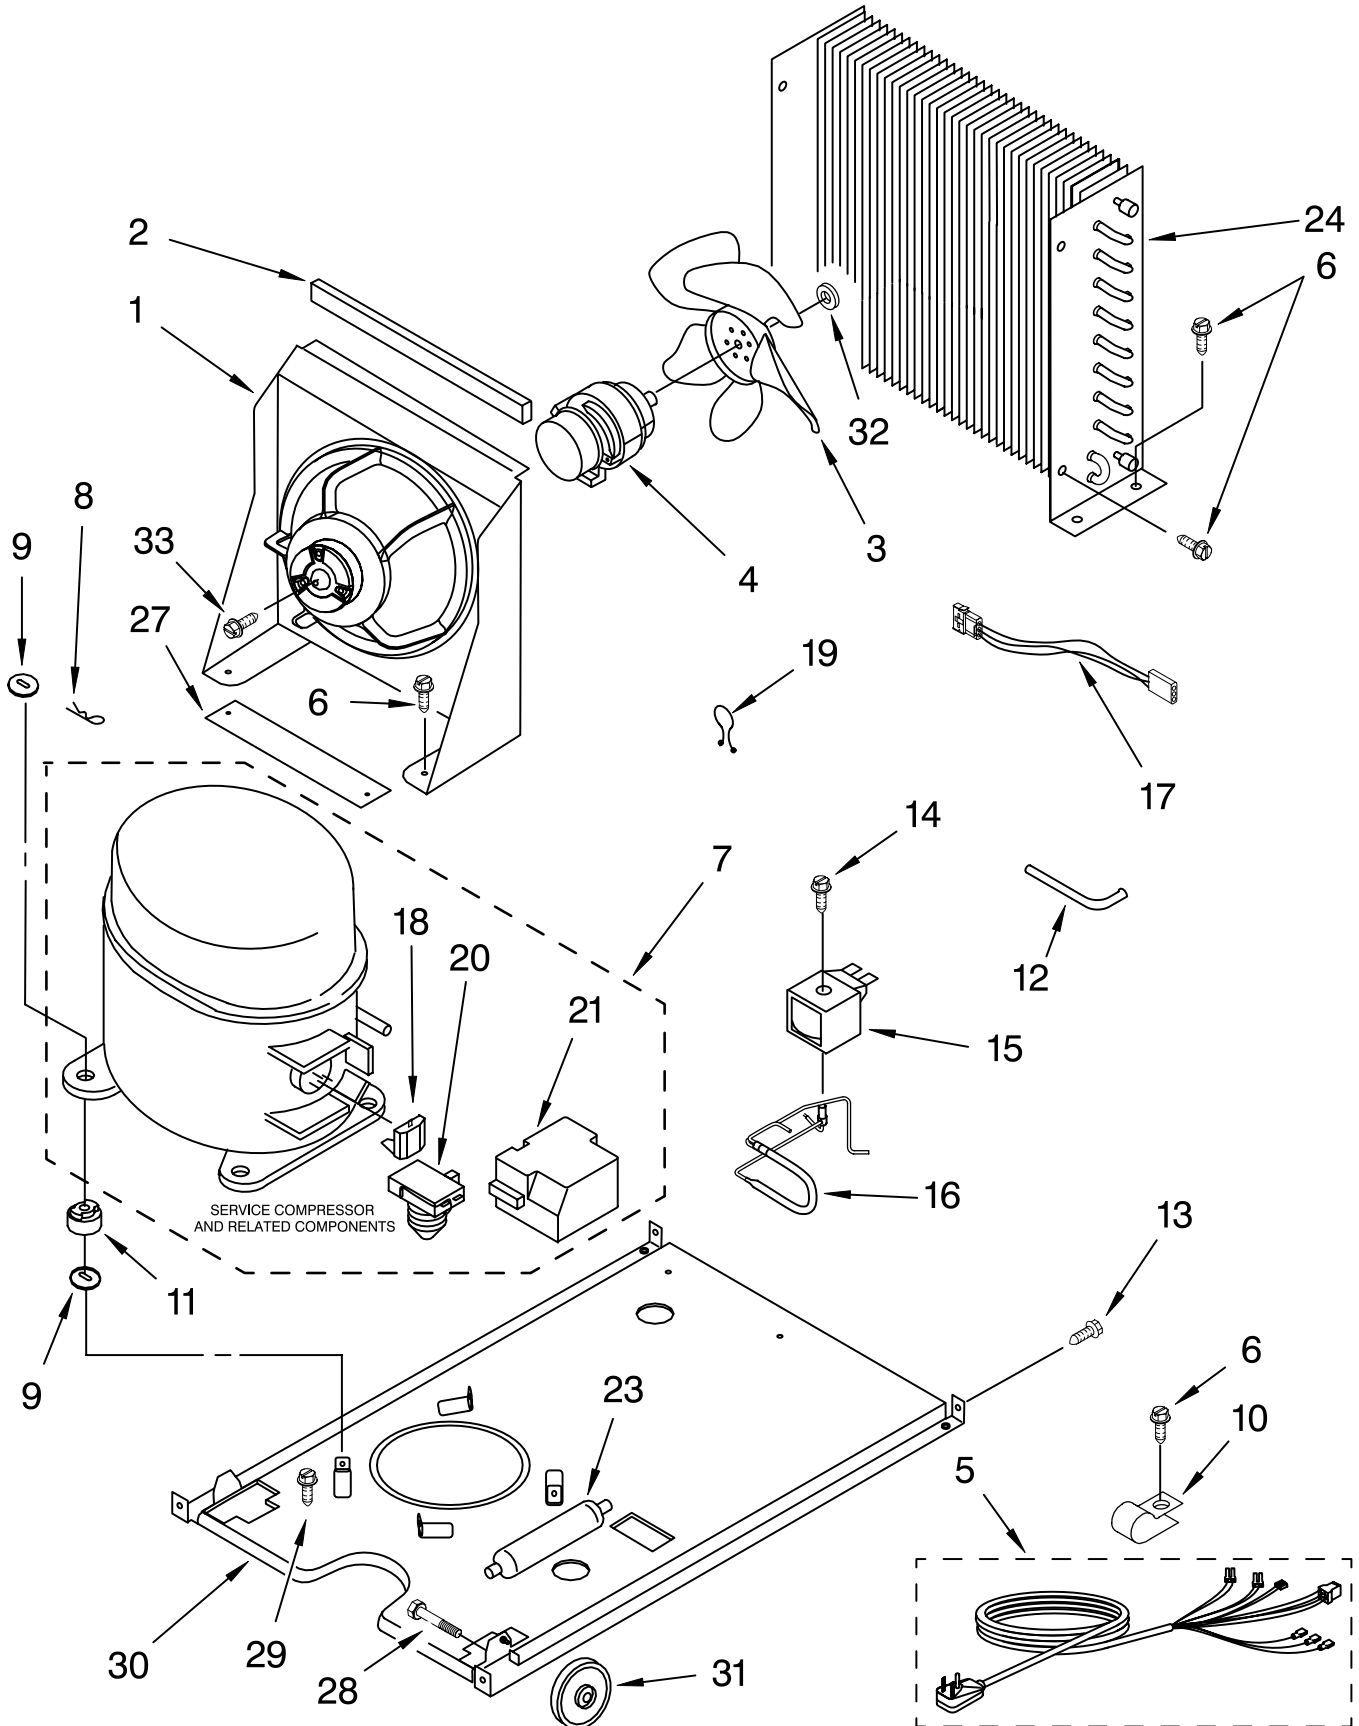

UNIT PARTS

For Models: KUIS155HWH4, KUIS155HBT4, KUIS155HBL4, KUIS155HBS4
(WHITE) (BISCUIT) (BLACK) (STAINLESS STEEL)

FOR ORDERING INFORMATION REFER TO PARTS PRICE LIST

UNIT PARTS

For Models: KUIS155HWH4, KUIS155HBT4, KUIS155HBL4, KUIS155HBS4
(WHITE) (BISCUIT) (BLACK) (STAINLESS STEEL)

<u>Illus. No.</u>	<u>Part No.</u>	<u>DESCRIPTION</u>
1	2185532	Bracket, Fan Mtg.
2	2185675	Pad, Foam
3	2190685	Blade, Fan
4	2188537	Motor, Fan
5		Wiring Harness, Complete Unit (See #11 On Control Panel Parts Page)
6	304392	Screw 8-18 X 1/2
7	2208370	Compressor
8	A201435	Clip, Mounting
9	A201441	Shim (8)
10	2185960	Clamp (Power Cord)
11	2217318	Grommet (4)
12	2208415	Tube, Process
13	489423	Screw
14	489472	Screw
15	759112	Coil, Solenoid
16	2208413	Valve, Body
17	2187267	Wiring Harness, Condenser Fan
18	2217223	Overload
19	2217322	Twist Loc
20	2217224	Relay, Start
21	2208371	Cover, Terminal
23	2209223	Drier
24	2185529	Condenser
27	2185858	Pad, Foam (2)
28	3370389	Screw 10-32X15/16
29	488500	Screw, Ground 8-32 X 3/8
30	2185511	Base, Unit
31	302819	Wheel
32	486692	Nut, Speed
33	489494	Screw 8-32 X 3/4

REFRIGERANT CHARGE

6.5 OZ. (R134A)

FOR ORDERING INFORMATION REFER TO PARTS PRICE LIST