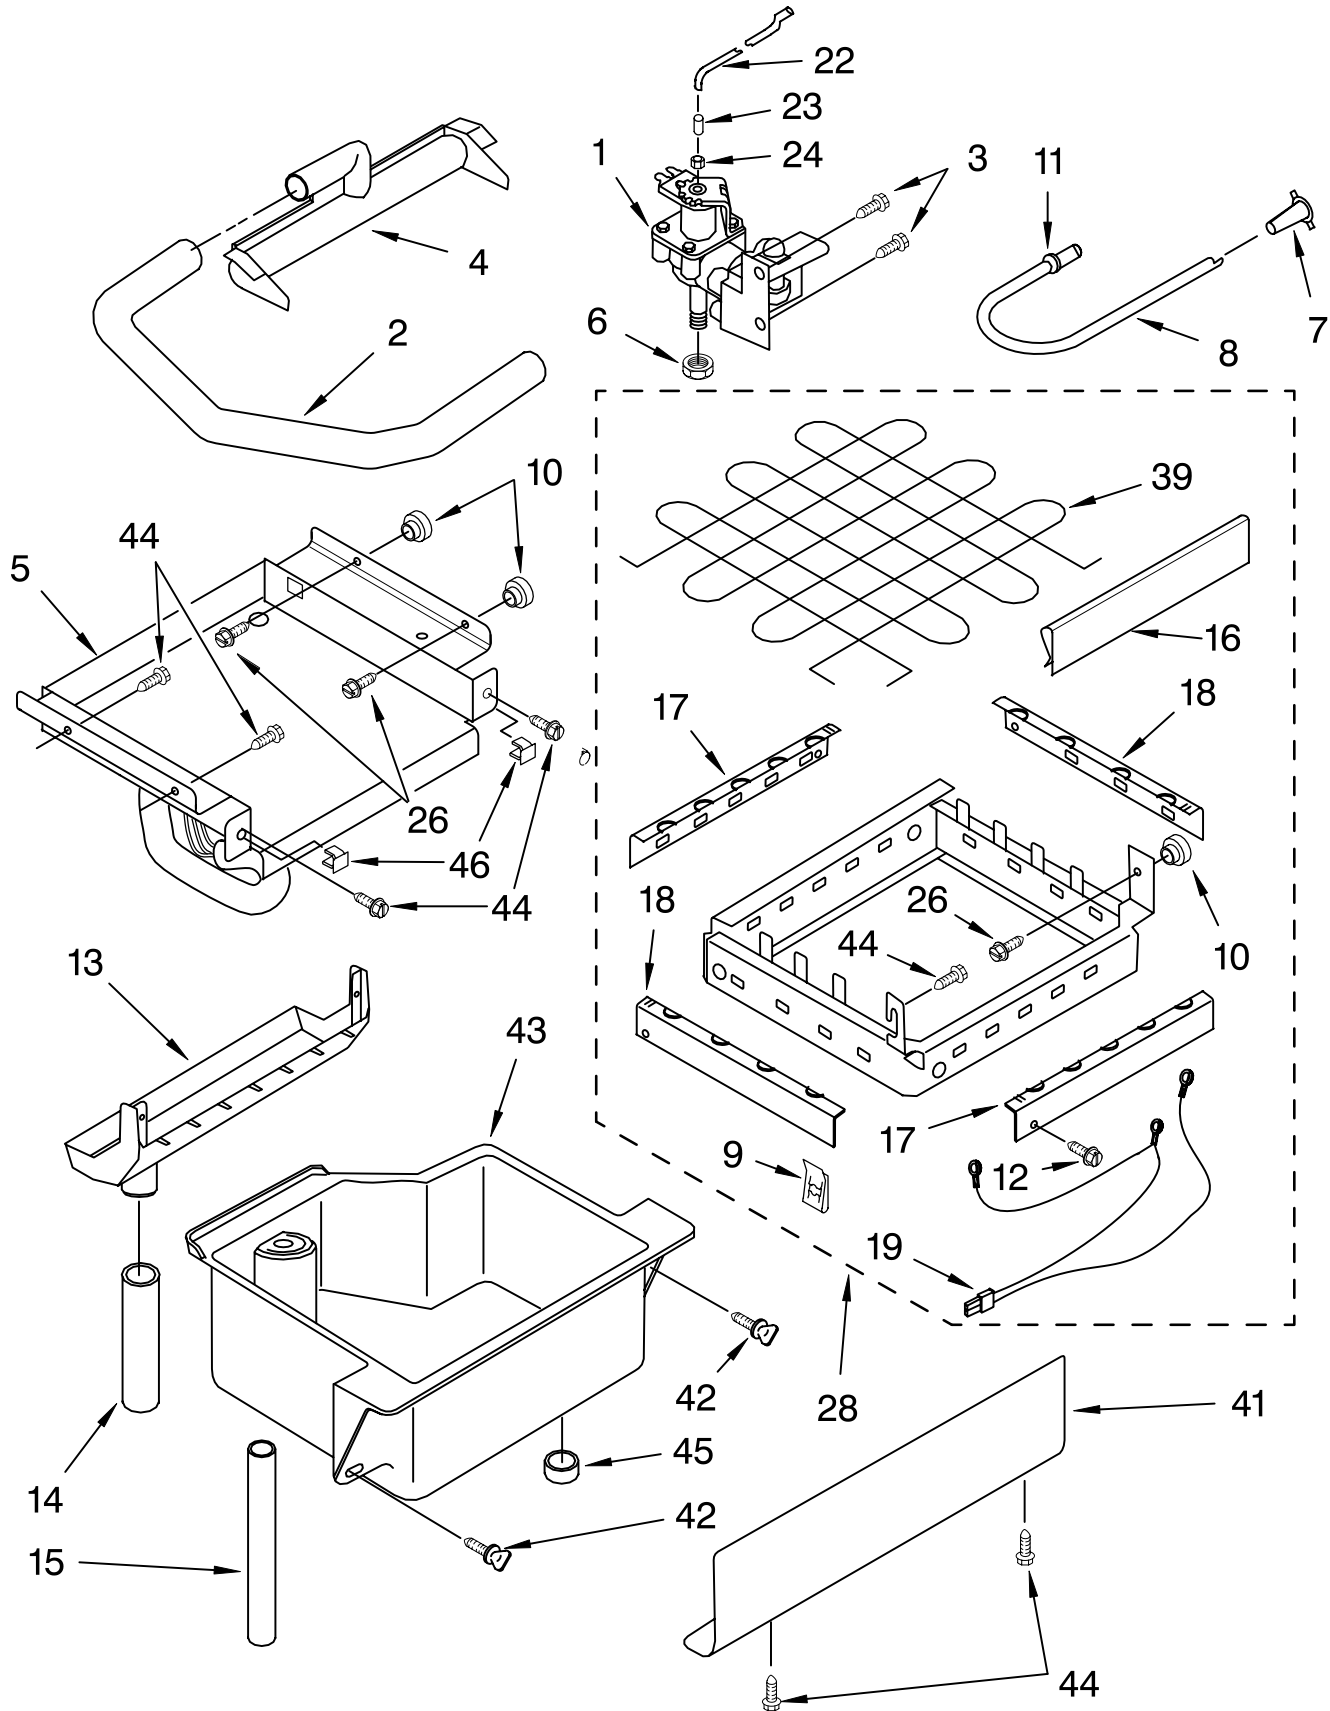

EVAPORATOR, ICE CUTTER GRID AND WATER PARTS

For Models: KUIS155HWH4, KUIS155HBT4, KUIS155HBL4, KUIS155HBS4
(WHITE) (BISCUIT) (BLACK) (STAINLESS STEEL)

FOR ORDERING INFORMATION REFER TO PARTS PRICE LIST

EVAPORATOR, ICE CUTTER GRID AND WATER PARTS

For Models: KUIS155HWH4, KUIS155HBT4, KUIS155HBL4, KUIS155HBS4
(WHITE) (BISCUIT) (BLACK) (STAINLESS STEEL)

Illus. No.	Part No.	DESCRIPTION
1	2185758	Valve, Complete Water
2	2217286	Tube, Plastic
3	488687	Screw 8-15 X 5/8
4	2185523	Dispenser, Water
5	2217269	Evaporator
6	627018	Nut, Compression
7	841707	Insert, Tube
8	2172593	Tube, Water Fill
9	488660	Nut, Speed
10	836667	Spacer
11	2208539	Fastener, Pushnut
12	489443	Screw
13	2185625	Reservoir, Water Slide
14	2185626	Tube
15	2185673	Hose, Overflow
16	2217310	Guide-Ice, Grid
17	2185615	Bracket, Front and Rear
18	2185611	Bracket, Side Left and Right
19	2185681	Harness, Grid
22	2208533	Tube
23	487627	Ball Sleeve
24	487857	Nut, Ball Sleeve
26	3400886	Screw 8-18 X 1 1/4
28	2185614	Grid Assembly (Complete)
39	2174754	Wire, Grid Cutter
41	2185570	Cover, Grid
42	8281228	Thumbscrew
43	2185624	Reservoir, Water
44	3400884	Screw 8-18 X 5/8
45	2185696	Cap, Drain
46	3400909	Nut, Push-In

FOR ORDERING INFORMATION REFER TO PARTS PRICE LIST